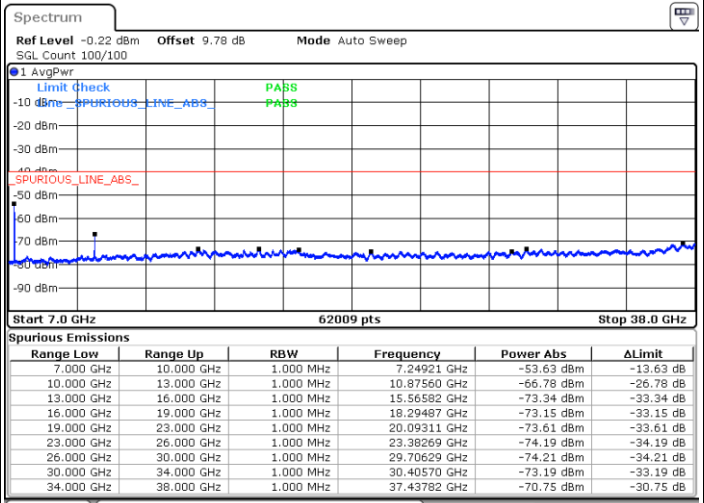

Date: 19 NOV 2020 18:17:35

LTE Band 48 / 10MHz

QPSK / Low channel

Port 3

Date: 2 DEC 2020 10:21:58

Date: 20 NOV 2020 15:39:15

Port 4

Date: 2 DEC 2020 11:08:43

Date: 20 NOV 2020 16:27:12

LTE Band 48 / 10MHz

QPSK / Middle channel

Port 1

Date: 2 DEC 2020 12:02:20

Date: 20 NOV 2020 17:10:46

Port 2

Date: 2 DEC 2020 11:42:06

Date: 20 NOV 2020 17:53:28

LTE Band 48 / 10MHz

QPSK / Middle channel

Port 3

Date: 2 DEC 2020 11:39:39

Date: 20 NOV 2020 17:06:18

Port 4

Date: 2 DEC 2020 11:18:37