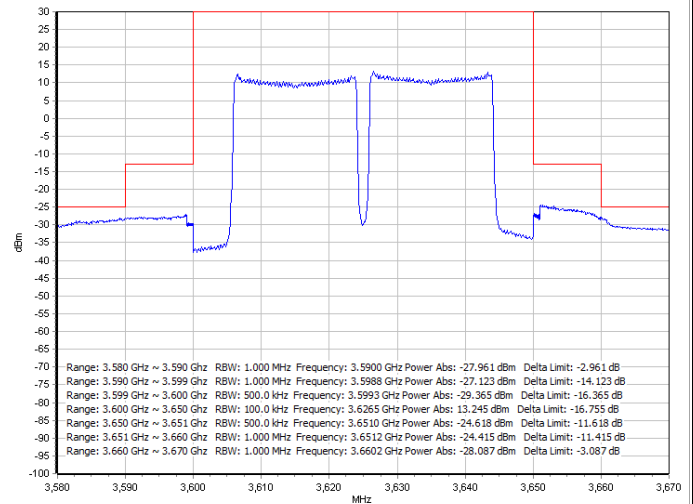

LTE Band 48 / 20MHz + 20MHz

QPSK / Middle channel

Port 1 + Port 3

Port 2 + Port 4

16QAM / Middle channel

Port 1 + Port 3

Port 2 + Port 4

LTE Band 48 / 20MHz + 20MHz

64QAM / Middle channel

Port 1 + Port 3

Port 2 + Port 4

256QAM / Middle channel

Port 1 + Port 3

Port 2 + Port 4

LTE Band 48 / 20MHz + 20MHz

QPSK / High channel

Port 1 + Port 3

Port 2 + Port 4

16QAM / High channel

Port 1 + Port 3

Port 2 + Port 4

LTE Band 48 / 20MHz + 20MHz

64QAM / High channel

Port 1 + Port 3