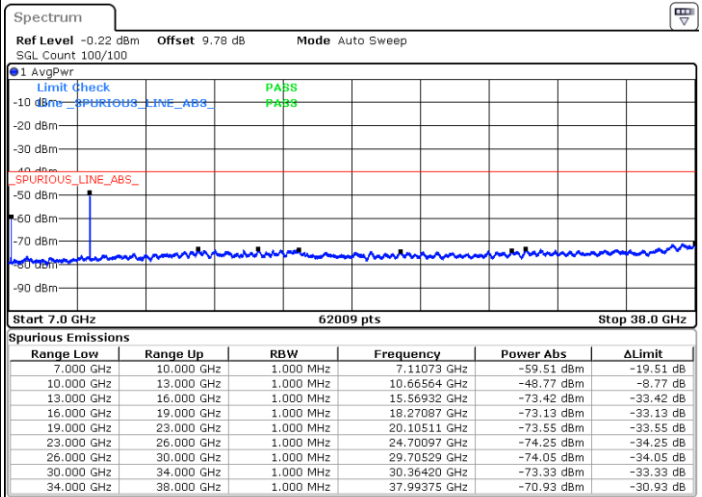

Date: 20 NOV 2020 18:40:42

LTE Band 48 / 10MHz

QPSK / High channel

Port 3

Date: 2 DEC 2020 17:14:45

Date: 20 NOV 2020 19:28:19

Port 4

Date: 2 DEC 2020 17:41:00

Date: 20 NOV 2020 20:11:40

LTE Band 48 / 10MHz

16QAM / Low channel

Port 1

Date: 2 DEC 2020 09:25:11

Date: 19 NOV 2020 17:33:29

Port 2

Date: 2 DEC 2020 10:14:19

Date: 19 NOV 2020 18:14:53

LTE Band 48 / 10MHz

16QAM / Low channel

Port 3

Date: 2 DEC 2020 10:24:08

Date: 20 NOV 2020 15:42:34

Port 4

Date: 2 DEC 2020 11:06:43