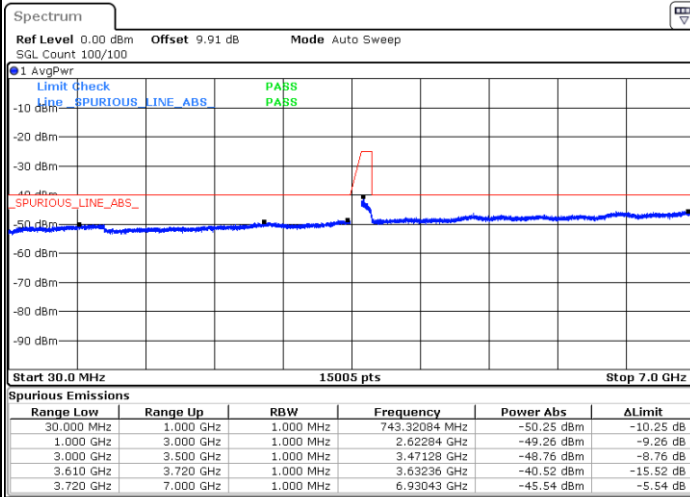

# Conducted Spurious Emission

LTE Band 48 / 10MHz

QPSK / Low channel

Port 1

Date: 2 DEC 2020 09:22:37

Date: 19 NOV 2020 17:27:16

Port 2

Date: 2 DEC 2020 10:16:19

Date: 19 NOV 2020 18:17:35

LTE Band 48 / 10MHz

QPSK / Low channel

Port 3

Date: 2 DEC 2020 10:21:58

Date: 20 NOV 2020 15:39:15

Port 4

Date: 2 DEC 2020 11:08:43