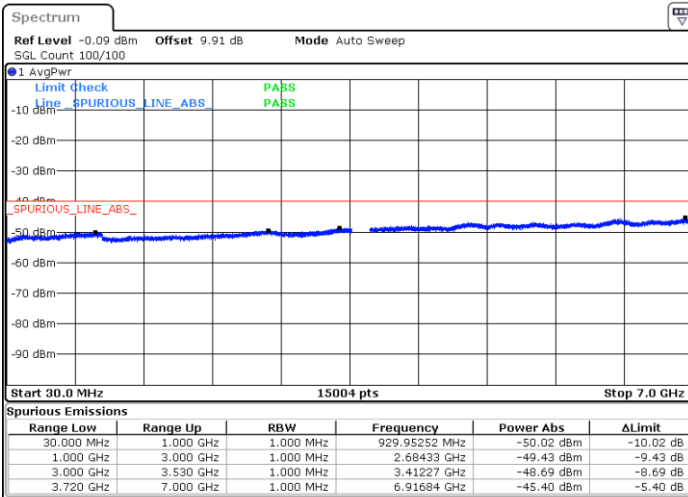

Date: 19 NOV 2020 18:14:53

LTE Band 48 / 10MHz

16QAM / Low channel

Port 3

Date: 2 DEC 2020 10:24:08

Date: 20 NOV 2020 15:42:34

Port 4

Date: 2 DEC 2020 11:06:43

Date: 20 NOV 2020 16:24:37

LTE Band 48 / 10MHz

16QAM / Middle channel

Port 1

Date: 2 DEC 2020 12:00:30

Date: 20 NOV 2020 17:12:59

Port 2

Date: 2 DEC 2020 11:43:57

Date: 20 NOV 2020 17:50:37

LTE Band 48 / 10MHz

16QAM / Middle channel

Port 3

Date: 2 DEC 2020 11:37:43

Date: 20 NOV 2020 17:03:57

Port 4

Date: 2 DEC 2020 11:20:50

Date: 20 NOV 2020 16:33:13

LTE Band 48 / 10MHz

16QAM / High channel

Port 1

Date: 2 DEC 2020 16:50:15

Date: 20 NOV 2020 18:06:13

Port 2

Date: 2 DEC 2020 17:04:53