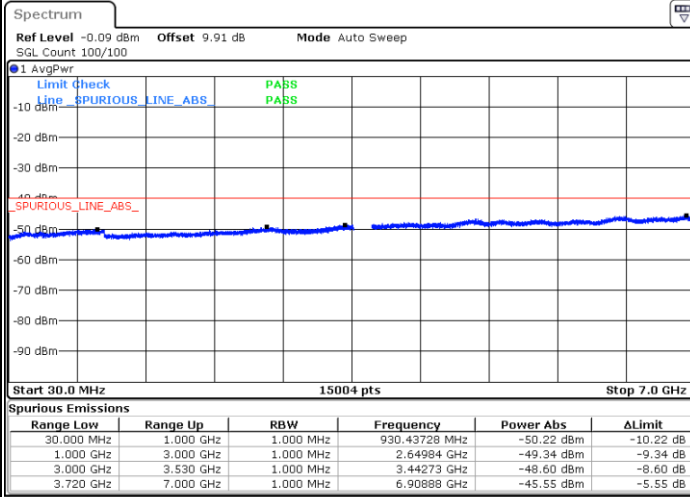

Date: 19 NOV 2020 18:14:53

LTE Band 48 / 10MHz

16QAM / Low channel

Port 3

Date: 2 DEC 2020 10:24:08

Date: 20 NOV 2020 15:42:34

Port 4

Date: 2 DEC 2020 11:06:43

Date: 20 NOV 2020 16:24:37

LTE Band 48 / 10MHz

16QAM / Middle channel

Port 1

Date: 2 DEC 2020 12:00:30

Date: 20 NOV 2020 17:12:59

Port 2

Date: 2 DEC 2020 11:43:57

Date: 20 NOV 2020 17:50:37

LTE Band 48 / 10MHz

16QAM / Middle channel

Port 3

Date: 2 DEC 2020 11:37:43

Date: 20 NOV 2020 17:03:57

Port 4

Date: 2 DEC 2020 11:20:50