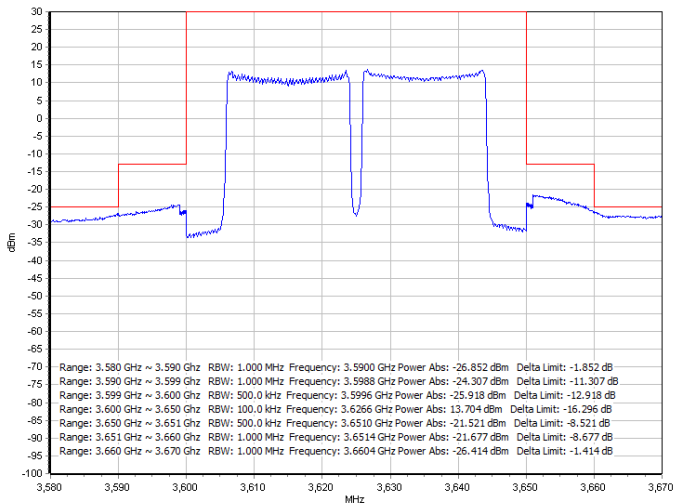

LTE Band 48 / 20MHz + 20MHz

QPSK / Middle channel

Port 1 + Port 3

Port 2 + Port 4

16QAM / Middle channel

Port 1 + Port 3

Port 2 + Port 4

LTE Band 48 / 20MHz + 20MHz

64QAM / Middle channel

Port 1 + Port 3

Port 2 + Port 4

256QAM / Middle channel

Port 1 + Port 3

Port 2 + Port 4

LTE Band 48 / 20MHz + 20MHz

QPSK / High channel

Port 1 + Port 3

Port 2 + Port 4

16QAM / High channel

Port 1 + Port 3

Port 2 + Port 4

LTE Band 48 / 20MHz + 20MHz

64QAM / High channel

Port 1 + Port 3

Port 2 + Port 4

256QAM / High channel

Port 1 + Port 3

Port 2 + Port 4

LTE Band 48 / 20MHz + 20MHz

QPSK / non-contiguous

Port 1 + Port 3

Port 2 + Port 4