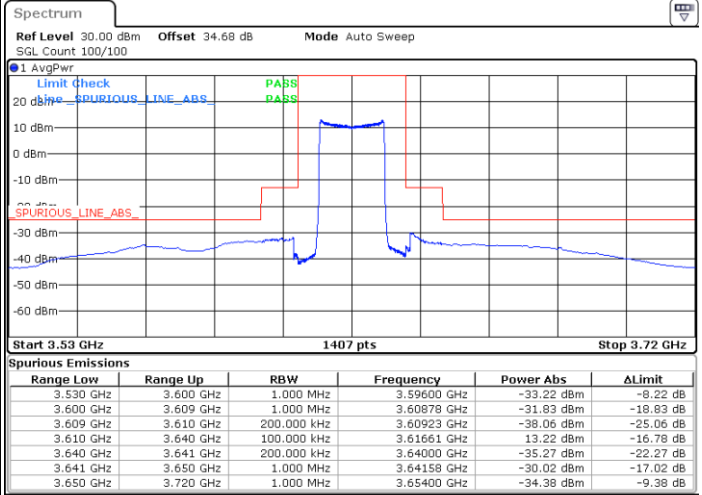

LTE Band 48 / 20MHz

256QAM / Middle channel

Port 1

Port 2

Date: 12.NOV.2020 16:57:00

Date: 12.NOV.2020 14:46:37