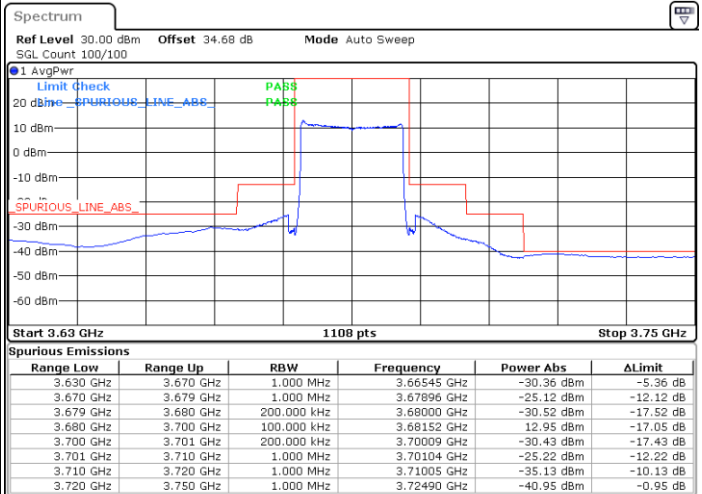

Port 3

Port 4

Date: 12.NOV.2020 04:33:25

Date: 12.NOV.2020 07:38:58