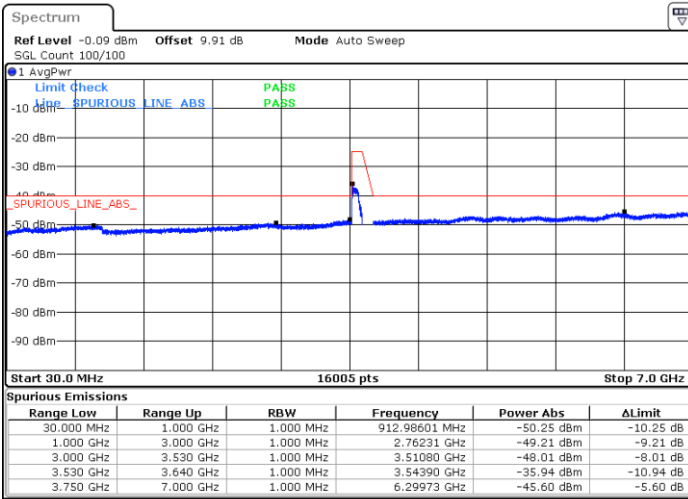

Date: 20 NOV 2020 16:33:13

LTE Band 48 / 10MHz

16QAM / High channel

Port 1

Date: 2 DEC 2020 16:50:15

Date: 20 NOV 2020 18:06:13

Port 2

Date: 2 DEC 2020 17:04:53

Date: 20 NOV 2020 18:38:33

LTE Band 48 / 10MHz

16QAM / High channel

Port 3

Date: 2 DEC 2020 17:17:37

Date: 20 NOV 2020 19:30:42

Port 4

Date: 2 DEC 2020 17:37:41

Date: 20 NOV 2020 20:08:47

LTE Band 48 / 10MHz

64QAM / Low channel

Port 1

Date: 2 DEC 2020 09:27:13

Date: 19 NOV 2020 17:36:40

Port 2

Date: 2 DEC 2020 10:11:54

Date: 19 NOV 2020 18:11:57

LTE Band 48 / 10MHz

64QAM / Low channel

Port 3

Date: 2 DEC 2020 10:26:15

Date: 20 NOV 2020 15:45:32

Port 4

Date: 2 DEC 2020 11:05:00