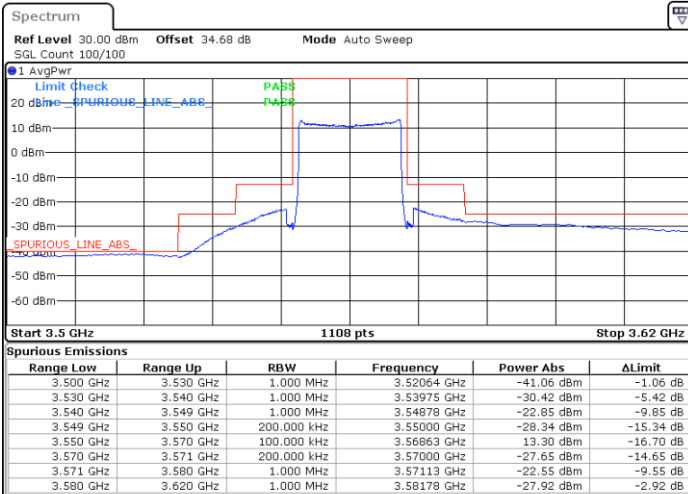

Port 3

Port 4

Date: 12.NOV.2020 04:49:56

Date: 12.NOV.2020 08:34:55