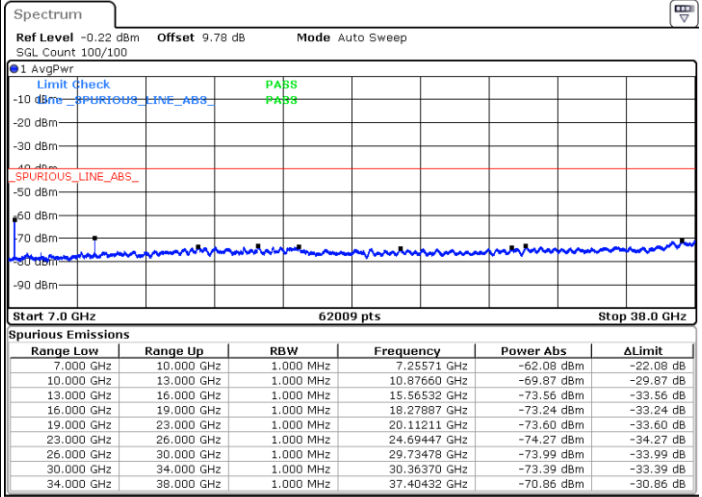

Date: 19 NOV 2020 18:14:53

LTE Band 48 / 10MHz

16QAM / Low channel

Port 3

Date: 2 DEC 2020 10:24:08

Date: 20 NOV 2020 15:42:34

Port 4

Date: 2 DEC 2020 11:06:43

Date: 20 NOV 2020 16:24:37

LTE Band 48 / 10MHz

16QAM / Middle channel

Port 1

Date: 2 DEC 2020 12:00:30

Date: 20 NOV 2020 17:12:59

Port 2

Date: 2 DEC 2020 11:43:57

Date: 20 NOV 2020 17:50:37

LTE Band 48 / 10MHz

16QAM / Middle channel

Port 3

Date: 2 DEC 2020 11:37:43

Date: 20 NOV 2020 17:03:57

Port 4

Date: 2 DEC 2020 11:20:50