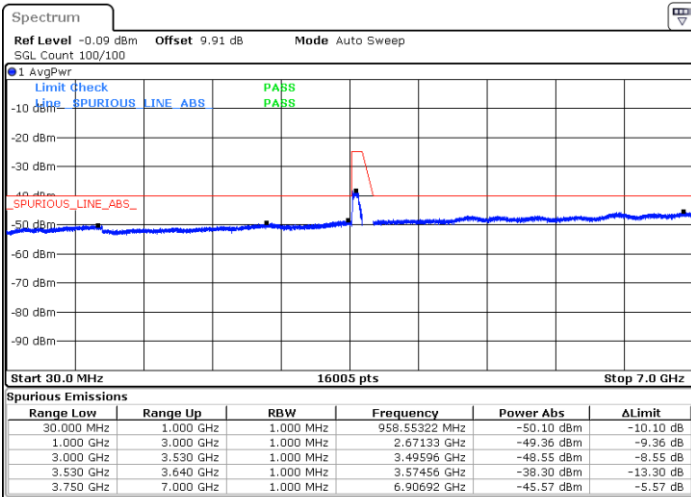

Date: 20 NOV 2020 17:53:28

LTE Band 48 / 10MHz

QPSK / Middle channel

Port 3

Date: 2 DEC 2020 11:39:39

Date: 20 NOV 2020 17:06:18

Port 4

Date: 2 DEC 2020 11:18:37

Date: 20 NOV 2020 16:30:20

LTE Band 48 / 10MHz

QPSK / High channel

Port 1

Date: 2 DEC 2020 16:46:49

Date: 20 NOV 2020 18:03:07

Port 2

Date: 2 DEC 2020 17:07:00

Date: 20 NOV 2020 18:40:42

LTE Band 48 / 10MHz

QPSK / High channel

Port 3

Date: 2 DEC 2020 17:14:45

Date: 20 NOV 2020 19:28:19

Port 4

Date: 2 DEC 2020 17:41:00