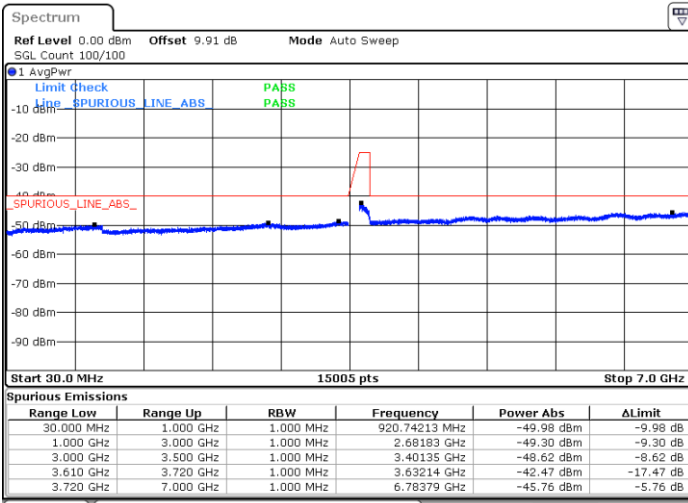

Date: 20 NOV 2020 18:38:33

LTE Band 48 / 10MHz

16QAM / High channel

Port 3

Date: 2 DEC 2020 17:17:37

Date: 20 NOV 2020 19:30:42

Port 4

Date: 2 DEC 2020 17:37:41

Date: 20 NOV 2020 20:08:47

LTE Band 48 / 10MHz

64QAM / Low channel

Port 1

Date: 2 DEC 2020 09:27:13

Date: 19 NOV 2020 17:36:40

Port 2

Date: 2 DEC 2020 10:11:54

Date: 19 NOV 2020 18:11:57

LTE Band 48 / 10MHz

64QAM / Low channel

Port 3

Date: 2 DEC 2020 10:26:15

Date: 20 NOV 2020 15:45:32

Port 4

Date: 2 DEC 2020 11:05:00