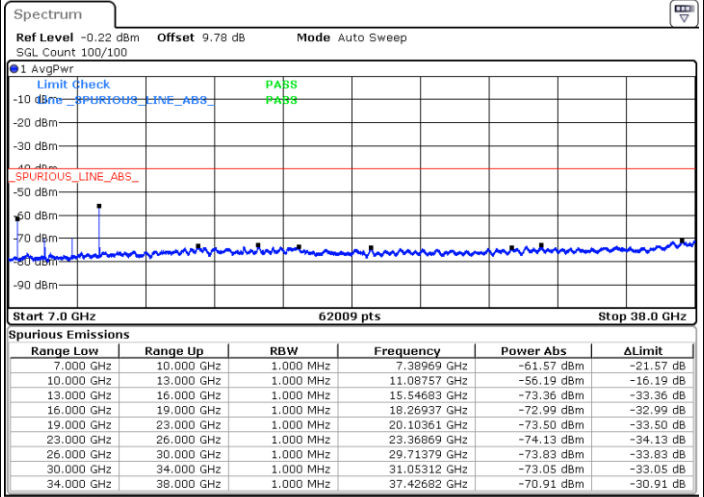

Date: 20 NOV 2020 17:53:28

LTE Band 48 / 10MHz

QPSK / Middle channel

Port 3

Date: 2 DEC 2020 11:39:39

Date: 20 NOV 2020 17:06:18

Port 4

Date: 2 DEC 2020 11:18:37

Date: 20 NOV 2020 16:30:20

LTE Band 48 / 10MHz

QPSK / High channel

Port 1

Date: 2 DEC 2020 16:46:49

Date: 20 NOV 2020 18:03:07

Port 2

Date: 2 DEC 2020 17:07:00

Date: 20 NOV 2020 18:40:42

LTE Band 48 / 10MHz

QPSK / High channel

Port 3

Date: 2 DEC 2020 17:14:45

Date: 20 NOV 2020 19:28:19

Port 4

Date: 2 DEC 2020 17:41:00