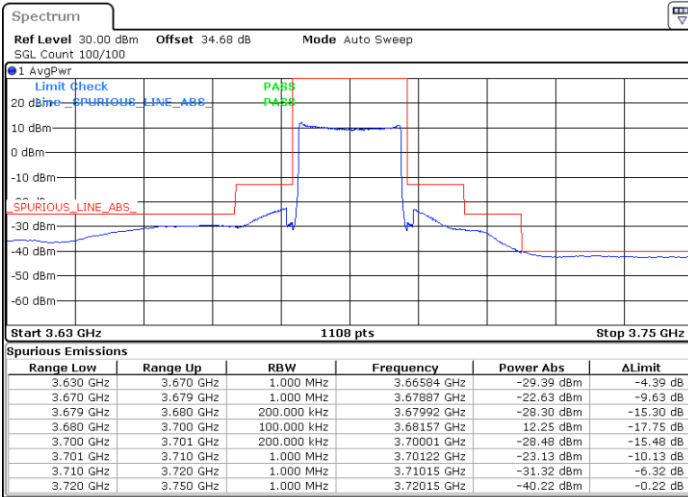

LTE Band 48 / 20MHz

256QAM / High channel

Port 1

Port 2

Date: 11.NOV.2020 23:38:12

Date: 12.NOV.2020 01:08:10

Port 3

Port 4

Date: 12.NOV.2020 04:57:48

Date: 12.NOV.2020 08:31:18

LTE Band 48 / 20MHz + 20MHz

QPSK / Low channel

Port 1 + Port 3

Port 2 + Port 4

16QAM / Low channel

Port 1 + Port 3

Port 2 + Port 4

LTE Band 48 / 20MHz + 20MHz

64QAM / Low channel

Port 1 + Port 3

Port 2 + Port 4

256QAM / Low channel

Port 1 + Port 3

Port 2 + Port 4