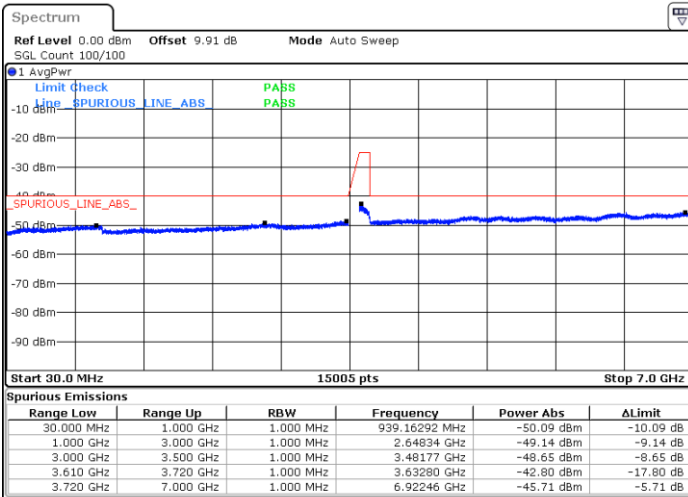

Date: 20 NOV 2020 18:40:42

LTE Band 48 / 10MHz

QPSK / High channel

Port 3

Date: 2 DEC 2020 17:14:45

Date: 20 NOV 2020 19:28:19

Port 4

Date: 2 DEC 2020 17:41:00

Date: 20 NOV 2020 20:11:40

LTE Band 48 / 10MHz

16QAM / Low channel

Port 1

Date: 2 DEC 2020 09:25:11

Date: 19 NOV 2020 17:33:29

Port 2

Date: 2 DEC 2020 10:14:19

Date: 19 NOV 2020 18:14:53

LTE Band 48 / 10MHz

16QAM / Low channel

Port 3

Date: 2 DEC 2020 10:24:08

Date: 20 NOV 2020 15:42:34

Port 4

Date: 2 DEC 2020 11:06:43