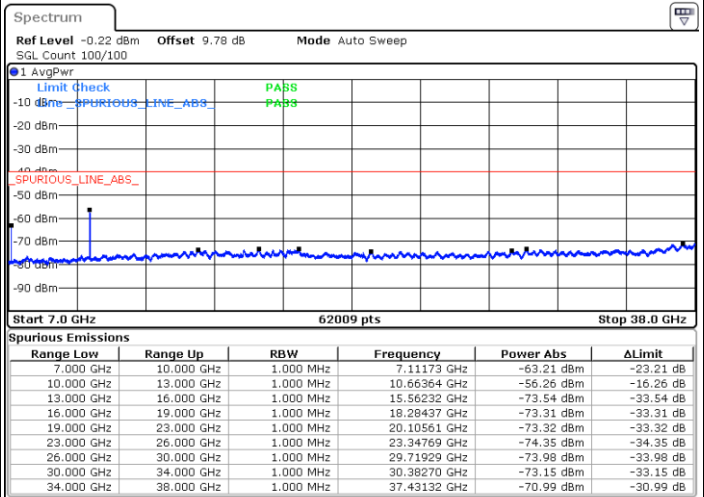

# Conducted Spurious Emission

LTE Band 48 / 10MHz

QPSK / Low channel

Port 1

Date: 2 DEC 2020 09:22:37

Date: 19 NOV 2020 17:27:16

Port 2

Date: 2 DEC 2020 10:16:19

Date: 19 NOV 2020 18:17:35

LTE Band 48 / 10MHz

QPSK / Low channel

Port 3

Date: 2 DEC 2020 10:21:58

Date: 20 NOV 2020 15:39:15

Port 4

Date: 2 DEC 2020 11:08:43

Date: 20 NOV 2020 16:27:12

LTE Band 48 / 10MHz

QPSK / Middle channel

Port 1

Date: 2 DEC 2020 12:02:20

Date: 20 NOV 2020 17:10:46

Port 2

Date: 2 DEC 2020 11:42:06