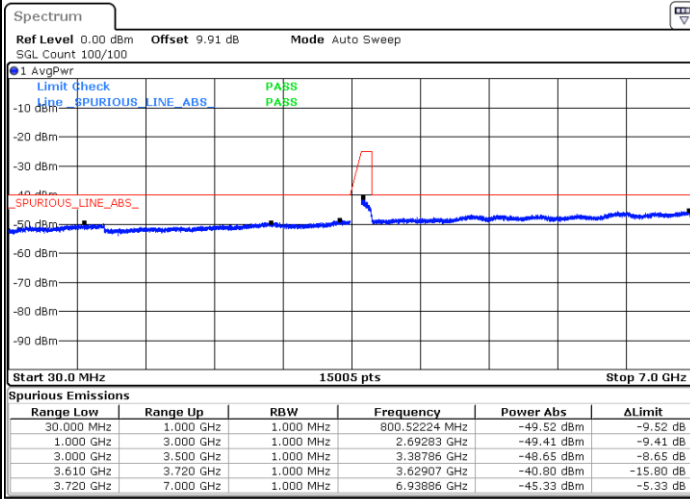

Date: 20 NOV 2020 18:38:33

LTE Band 48 / 10MHz

16QAM / High channel

Port 3

Date: 2 DEC 2020 17:17:37

Date: 20 NOV 2020 19:30:42

Port 4

Date: 2 DEC 2020 17:37:41

Date: 20 NOV 2020 20:08:47

LTE Band 48 / 10MHz

64QAM / Low channel

Port 1

Date: 2 DEC 2020 09:27:13

Date: 19 NOV 2020 17:36:40

Port 2

Date: 2 DEC 2020 10:11:54

Date: 19 NOV 2020 18:11:57

LTE Band 48 / 10MHz

64QAM / Low channel

Port 3

Date: 2 DEC 2020 10:26:15

Date: 20 NOV 2020 15:45:32

Port 4

Date: 2 DEC 2020 11:05:00