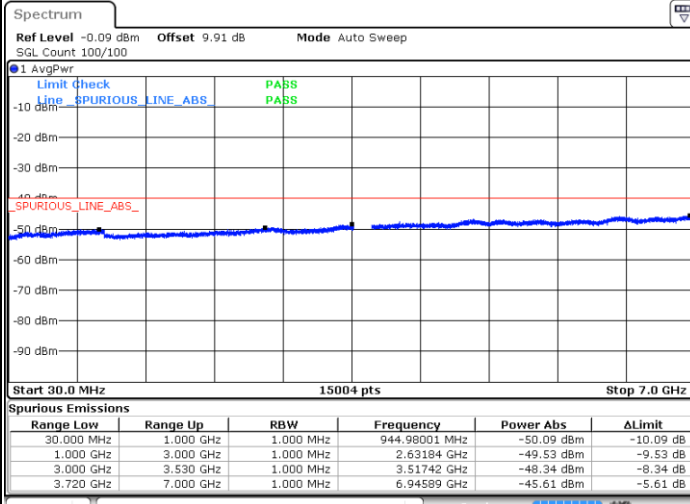

# Conducted Spurious Emission

LTE Band 48 / 10MHz

QPSK / Low channel

Port 1

Date: 2 DEC 2020 09:22:37

Date: 19 NOV 2020 17:27:16

Port 2

Date: 2 DEC 2020 10:16:19

Date: 19 NOV 2020 18:17:35

LTE Band 48 / 10MHz

QPSK / Low channel

Port 3

Date: 2 DEC 2020 10:21:58

Date: 20 NOV 2020 15:39:15

Port 4

Date: 2 DEC 2020 11:08:43

Date: 20 NOV 2020 16:27:12

LTE Band 48 / 10MHz

QPSK / Middle channel

Port 1

Date: 2 DEC 2020 12:02:20

Date: 20 NOV 2020 17:10:46

Port 2

Date: 2 DEC 2020 11:42:06

Date: 20 NOV 2020 17:53:28

LTE Band 48 / 10MHz

QPSK / Middle channel

Port 3

Date: 2 DEC 2020 11:39:39

Date: 20 NOV 2020 17:06:18

Port 4

Date: 2 DEC 2020 11:18:37