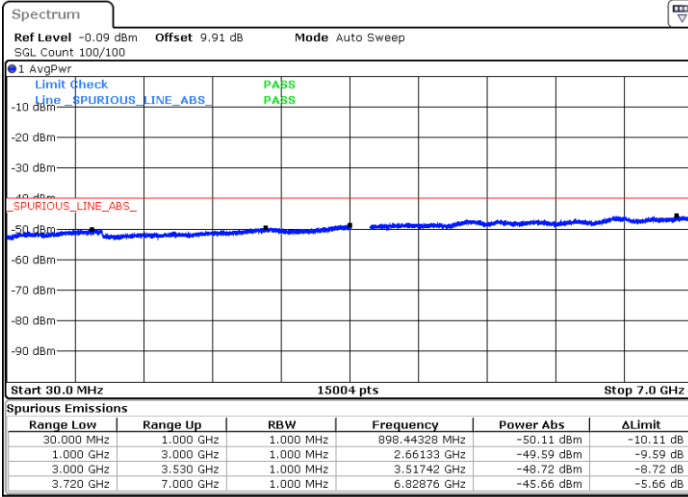

Date: 20 NOV 2020 20:11:40

LTE Band 48 / 10MHz

16QAM / Low channel

Port 1

Date: 2 DEC 2020 09:25:11

Date: 19 NOV 2020 17:33:29

Port 2

Date: 2 DEC 2020 10:14:19

Date: 19 NOV 2020 18:14:53

LTE Band 48 / 10MHz

16QAM / Low channel

Port 3

Date: 2 DEC 2020 10:24:08

Date: 20 NOV 2020 15:42:34

Port 4

Date: 2 DEC 2020 11:06:43

Date: 20 NOV 2020 16:24:37

LTE Band 48 / 10MHz

16QAM / Middle channel

Port 1

Date: 2 DEC 2020 12:00:30

Date: 20 NOV 2020 17:12:59

Port 2

Date: 2 DEC 2020 11:43:57

Date: 20 NOV 2020 17:50:37

LTE Band 48 / 10MHz

16QAM / Middle channel

Port 3

Date: 2 DEC 2020 11:37:43

Date: 20 NOV 2020 17:03:57

Port 4

Date: 2 DEC 2020 11:20:50