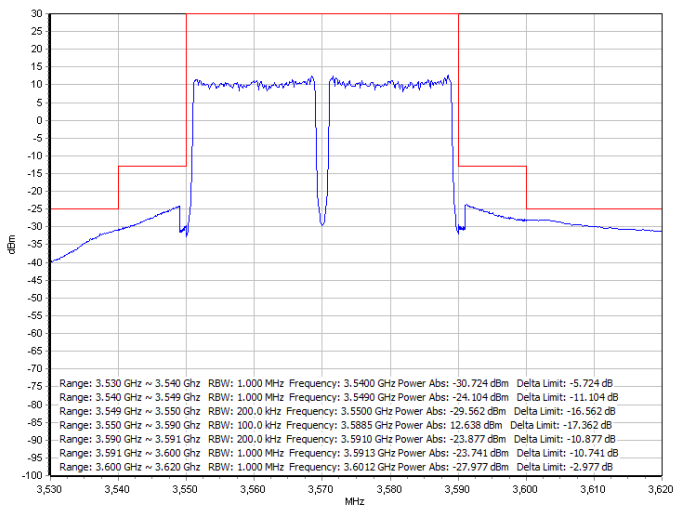

Date: 12.NOV.2020 04:57:48

Date: 12.NOV.2020 08:31:18

LTE Band 48 / 20MHz + 20MHz

QPSK / Low channel

Port 1 + Port 3

Port 2 + Port 4

16QAM / Low channel

Port 1 + Port 3

Port 2 + Port 4

LTE Band 48 / 20MHz + 20MHz

64QAM / Low channel

Port 1 + Port 3

Port 2 + Port 4

256QAM / Low channel

Port 1 + Port 3

Port 2 + Port 4