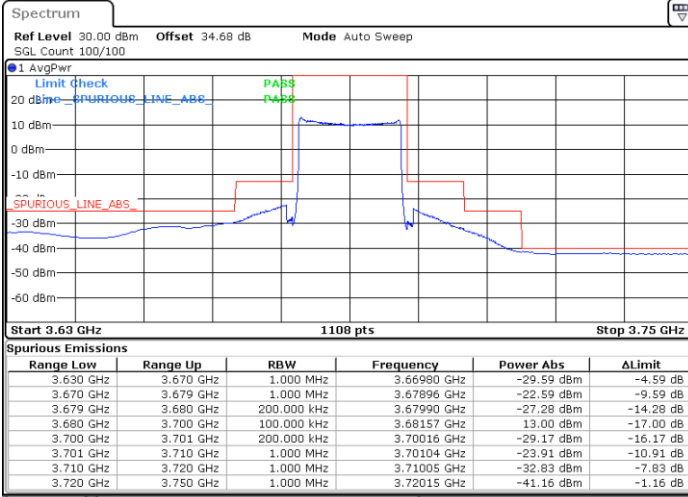

LTE Band 48 / 20MHz

256QAM / High channel

Port 1

Port 2

Date: 11.NOV.2020 23:38:12

Date: 12.NOV.2020 01:08:10