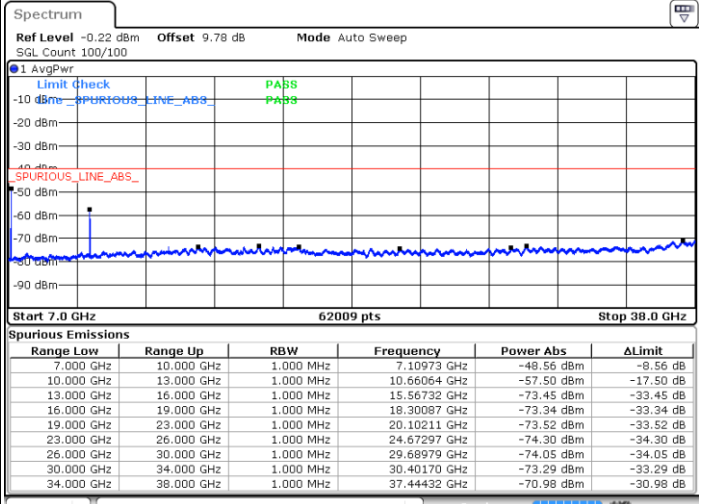

Date: 20 NOV 2020 18:38:33

LTE Band 48 / 10MHz

16QAM / High channel

Port 3

Date: 2 DEC 2020 17:17:37

Date: 20 NOV 2020 19:30:42

Port 4

Date: 2 DEC 2020 17:37:41

Date: 20 NOV 2020 20:08:47

LTE Band 48 / 10MHz

64QAM / Low channel

Port 1

Date: 2 DEC 2020 09:27:13

Date: 19 NOV 2020 17:36:40

Port 2

Date: 2 DEC 2020 10:11:54

Date: 19 NOV 2020 18:11:57

LTE Band 48 / 10MHz

64QAM / Low channel

Port 3

Date: 2 DEC 2020 10:26:15

Date: 20 NOV 2020 15:45:32

Port 4

Date: 2 DEC 2020 11:05:00