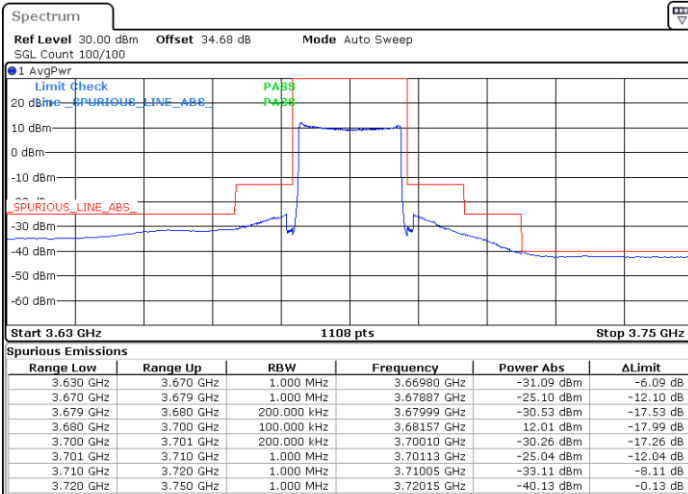

Port 3

Port 4

Date: 12.NOV.2020 04:33:25

Date: 12.NOV.2020 07:38:58