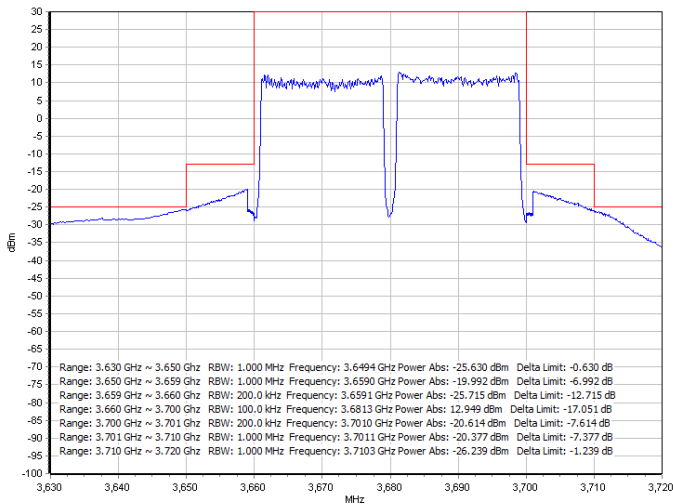

64QAM / Middle channel

Port 1 + Port 3

Port 2 + Port 4

256QAM / Middle channel

Port 1 + Port 3

Port 2 + Port 4

LTE Band 48 / 20MHz + 20MHz

QPSK / High channel

Port 1 + Port 3

Port 2 + Port 4

16QAM / High channel

Port 1 + Port 3

Port 2 + Port 4

LTE Band 48 / 20MHz + 20MHz

64QAM / High channel

Port 1 + Port 3

Port 2 + Port 4

256QAM / High channel

Port 1 + Port 3

Port 2 + Port 4

LTE Band 48 / 20MHz + 20MHz

QPSK / non-contiguous

Port 1 + Port 3

Port 2 + Port 4