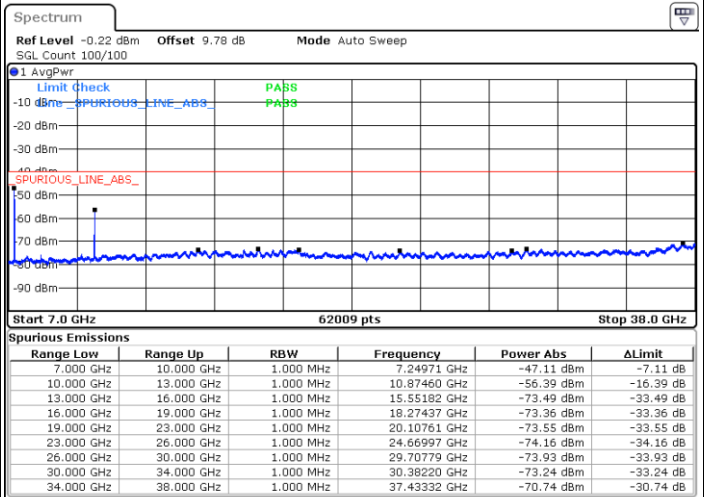

Date: 20 NOV 2020 16:24:37

LTE Band 48 / 10MHz

16QAM / Middle channel

Port 1

Date: 2 DEC 2020 12:00:30

Date: 20 NOV 2020 17:12:59

Port 2

Date: 2 DEC 2020 11:43:57

Date: 20 NOV 2020 17:50:37

LTE Band 48 / 10MHz

16QAM / Middle channel

Port 3

Date: 2 DEC 2020 11:37:43

Date: 20 NOV 2020 17:03:57

Port 4

Date: 2 DEC 2020 11:20:50

Date: 20 NOV 2020 16:33:13

LTE Band 48 / 10MHz

16QAM / High channel

Port 1

Date: 2 DEC 2020 16:50:15

Date: 20 NOV 2020 18:06:13

Port 2

Date: 2 DEC 2020 17:04:53

Date: 20 NOV 2020 18:38:33

LTE Band 48 / 10MHz

16QAM / High channel

Port 3

Date: 2 DEC 2020 17:17:37

Date: 20 NOV 2020 19:30:42

Port 4

Date: 2 DEC 2020 17:37:41