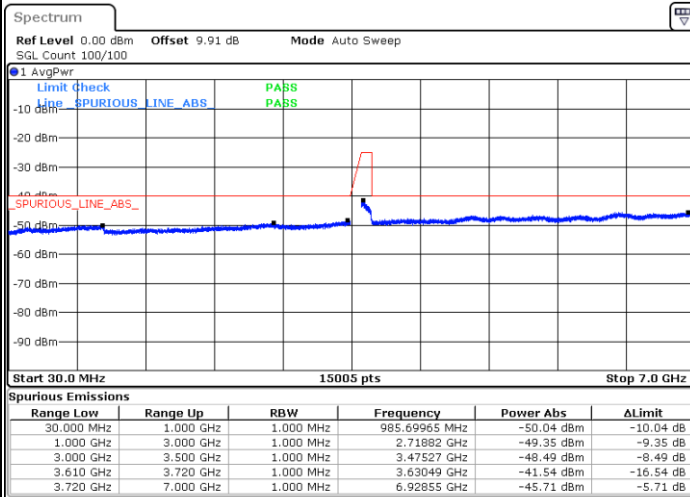

Date: 20 NOV 2020 20:11:40

LTE Band 48 / 10MHz

16QAM / Low channel

Port 1

Date: 2 DEC 2020 09:25:11

Date: 19 NOV 2020 17:33:29

Port 2

Date: 2 DEC 2020 10:14:19

Date: 19 NOV 2020 18:14:53

LTE Band 48 / 10MHz

16QAM / Low channel

Port 3

Date: 2 DEC 2020 10:24:08

Date: 20 NOV 2020 15:42:34

Port 4

Date: 2 DEC 2020 11:06:43

Date: 20 NOV 2020 16:24:37

LTE Band 48 / 10MHz

16QAM / Middle channel

Port 1

Date: 2 DEC 2020 12:00:30

Date: 20 NOV 2020 17:12:59

Port 2

Date: 2 DEC 2020 11:43:57