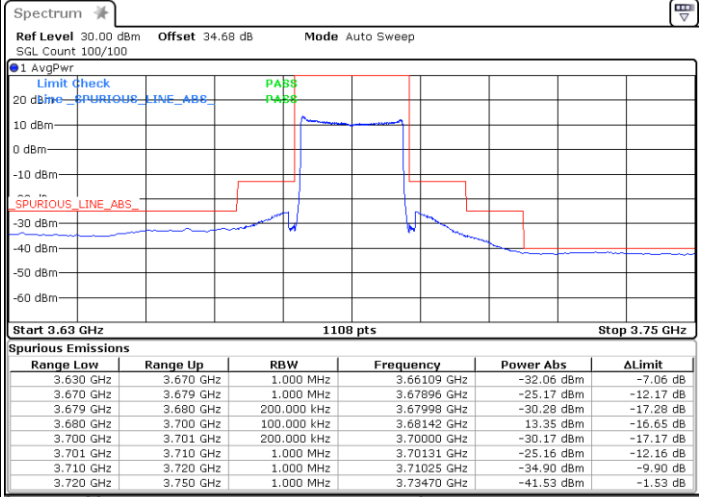

Port 1

Port 2

Date: 12.NOV.2020 16:57:00

Date: 12.NOV.2020 14:46:37

Port 3

Port 4

Date: 12.NOV.2020 12:56:45

Date: 12.NOV.2020 10:32:31

LTE Band 48 / 20MHz

256QAM / High channel

Port 1

Port 2

Date: 11.NOV.2020 23:38:12

Date: 12.NOV.2020 01:08:10

Port 3

Port 4