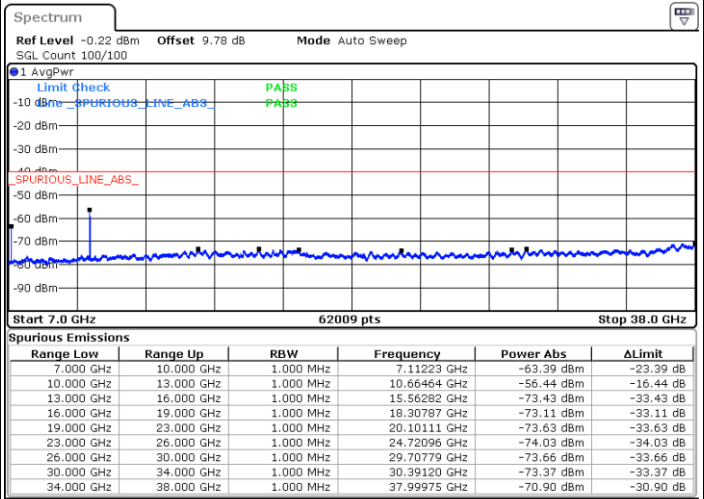

Date: 20 NOV 2020 20:08:47

LTE Band 48 / 10MHz

64QAM / Low channel

Port 1

Date: 2 DEC 2020 09:27:13

Date: 19 NOV 2020 17:36:40

Port 2

Date: 2 DEC 2020 10:11:54

Date: 19 NOV 2020 18:11:57

LTE Band 48 / 10MHz

64QAM / Low channel

Port 3

Date: 2 DEC 2020 10:26:15

Date: 20 NOV 2020 15:45:32

Port 4

Date: 2 DEC 2020 11:05:00