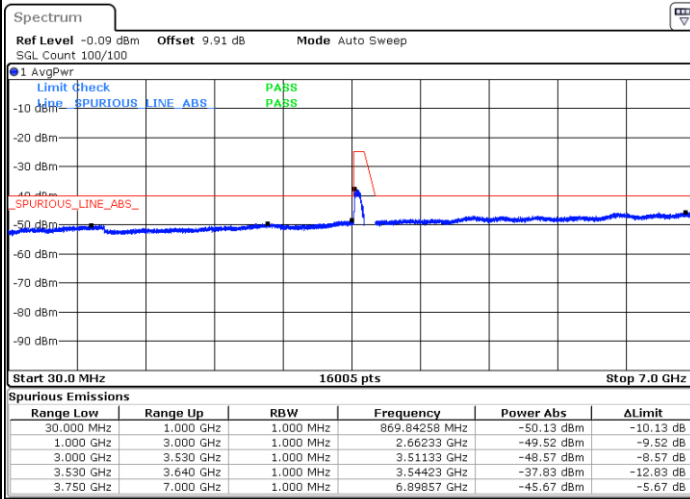

Date: 20 NOV 2020 17:50:37

LTE Band 48 / 10MHz

16QAM / Middle channel

Port 3

Date: 2 DEC 2020 11:37:43

Date: 20 NOV 2020 17:03:57

Port 4

Date: 2 DEC 2020 11:20:50

Date: 20 NOV 2020 16:33:13

LTE Band 48 / 10MHz

16QAM / High channel

Port 1

Date: 2 DEC 2020 16:50:15

Date: 20 NOV 2020 18:06:13

Port 2

Date: 2 DEC 2020 17:04:53

Date: 20 NOV 2020 18:38:33

LTE Band 48 / 10MHz

16QAM / High channel

Port 3

Date: 2 DEC 2020 17:17:37

Date: 20 NOV 2020 19:30:42

Port 4

Date: 2 DEC 2020 17:37:41

Date: 20 NOV 2020 20:08:47

LTE Band 48 / 10MHz

64QAM / Low channel

Port 1

Date: 2 DEC 2020 09:27:13

Date: 19 NOV 2020 17:36:40

Port 2

Date: 2 DEC 2020 10:11:54