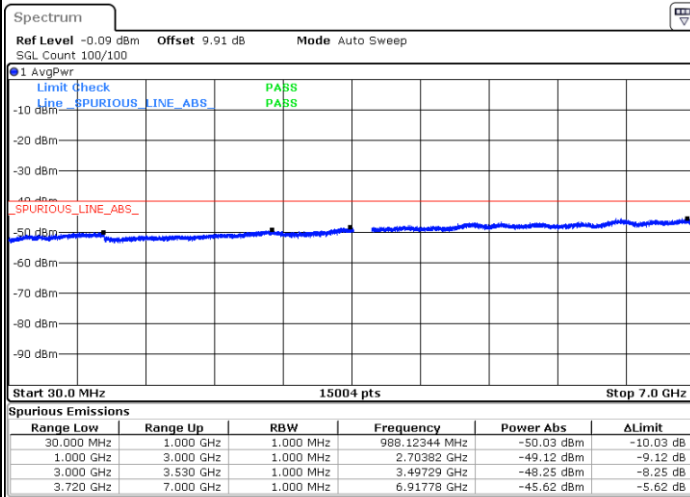

Date: 20 NOV 2020 16:24:37

LTE Band 48 / 10MHz

16QAM / Middle channel

Port 1

Date: 2 DEC 2020 12:00:30

Date: 20 NOV 2020 17:12:59

Port 2

Date: 2 DEC 2020 11:43:57

Date: 20 NOV 2020 17:50:37

LTE Band 48 / 10MHz

16QAM / Middle channel

Port 3

Date: 2 DEC 2020 11:37:43

Date: 20 NOV 2020 17:03:57

Port 4

Date: 2 DEC 2020 11:20:50

Date: 20 NOV 2020 16:33:13

LTE Band 48 / 10MHz

16QAM / High channel

Port 1

Date: 2 DEC 2020 16:50:15

Date: 20 NOV 2020 18:06:13

Port 2

Date: 2 DEC 2020 17:04:53

Date: 20 NOV 2020 18:38:33

LTE Band 48 / 10MHz

16QAM / High channel

Port 3

Date: 2 DEC 2020 17:17:37

Date: 20 NOV 2020 19:30:42

Port 4

Date: 2 DEC 2020 17:37:41