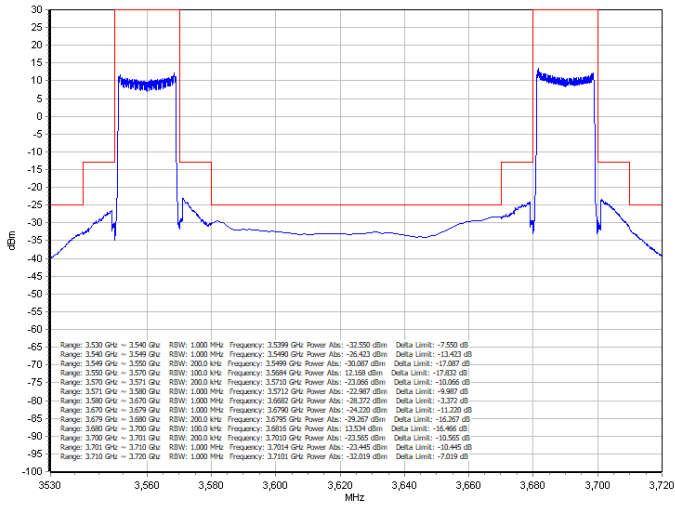

Port 2 + Port 4

256QAM / High channel

Port 1 + Port 3

Port 2 + Port 4

LTE Band 48 / 20MHz + 20MHz

QPSK / non-contiguous

Port 1 + Port 3

Port 2 + Port 4

16QAM / non-contiguous

Port 1 + Port 3

Port 2 + Port 4

LTE Band 48 / 20MHz + 20MHz

64QAM / non-contiguous

Port 1 + Port 3

Port 2 + Port 4

256QAM / non-contiguous

Port 1 + Port 3

Port 2 + Port 4

# Conducted Spurious Emission

LTE Band 48 / 10MHz

QPSK / Low channel

Port 1

Date: 2 DEC 2020 09:22:37

Date: 19 NOV 2020 17:27:16

Port 2

Date: 2 DEC 2020 10:16:19