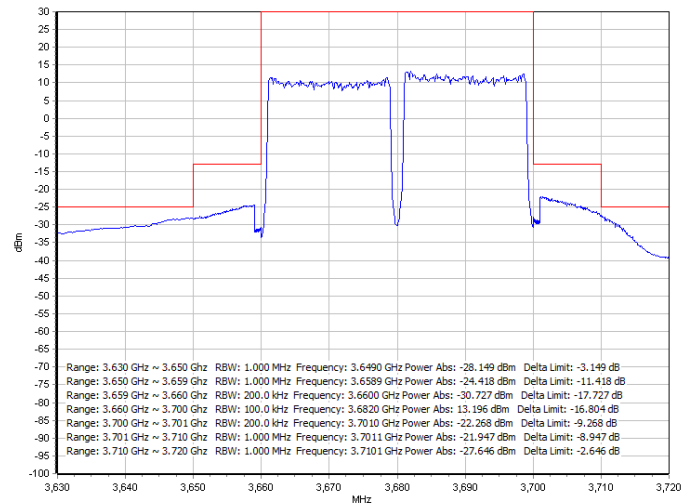

64QAM / Middle channel

Port 1 + Port 3

Port 2 + Port 4

256QAM / Middle channel

Port 1 + Port 3

Port 2 + Port 4

LTE Band 48 / 20MHz + 20MHz

QPSK / High channel

Port 1 + Port 3

Port 2 + Port 4

16QAM / High channel

Port 1 + Port 3

Port 2 + Port 4

LTE Band 48 / 20MHz + 20MHz

64QAM / High channel

Port 1 + Port 3

Port 2 + Port 4

256QAM / High channel

Port 1 + Port 3

Port 2 + Port 4

LTE Band 48 / 20MHz + 20MHz

QPSK / non-contiguous

Port 1 + Port 3

Port 2 + Port 4