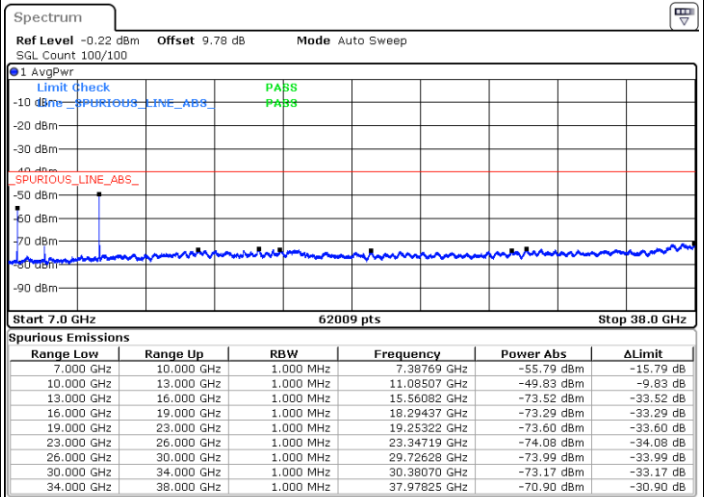

Date: 20 NOV 2020 17:53:28

LTE Band 48 / 10MHz

QPSK / Middle channel

Port 3

Date: 2 DEC 2020 11:39:39

Date: 20 NOV 2020 17:06:18

Port 4

Date: 2 DEC 2020 11:18:37

Date: 20 NOV 2020 16:30:20

LTE Band 48 / 10MHz

QPSK / High channel

Port 1

Date: 2 DEC 2020 16:46:49

Date: 20 NOV 2020 18:03:07

Port 2

Date: 2 DEC 2020 17:07:00

Date: 20 NOV 2020 18:40:42

LTE Band 48 / 10MHz

QPSK / High channel

Port 3

Date: 2 DEC 2020 17:14:45

Date: 20 NOV 2020 19:28:19

Port 4

Date: 2 DEC 2020 17:41:00