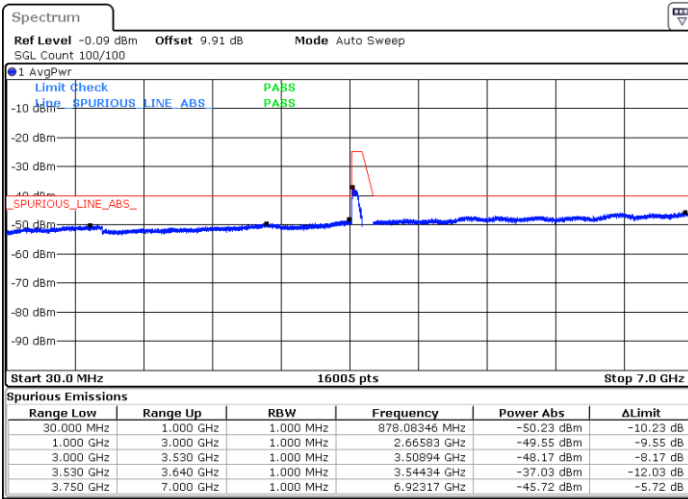

Date: 20 NOV 2020 16:30:20

LTE Band 48 / 10MHz

QPSK / High channel

Port 1

Date: 2 DEC 2020 16:46:49

Date: 20 NOV 2020 18:03:07

Port 2

Date: 2 DEC 2020 17:07:00

Date: 20 NOV 2020 18:40:42

LTE Band 48 / 10MHz

QPSK / High channel

Port 3

Date: 2 DEC 2020 17:14:45

Date: 20 NOV 2020 19:28:19

Port 4

Date: 2 DEC 2020 17:41:00

Date: 20 NOV 2020 20:11:40

LTE Band 48 / 10MHz

16QAM / Low channel

Port 1

Date: 2 DEC 2020 09:25:11

Date: 19 NOV 2020 17:33:29

Port 2

Date: 2 DEC 2020 10:14:19

Date: 19 NOV 2020 18:14:53

LTE Band 48 / 10MHz

16QAM / Low channel

Port 3

Date: 2 DEC 2020 10:24:08

Date: 20 NOV 2020 15:42:34

Port 4

Date: 2 DEC 2020 11:06:43