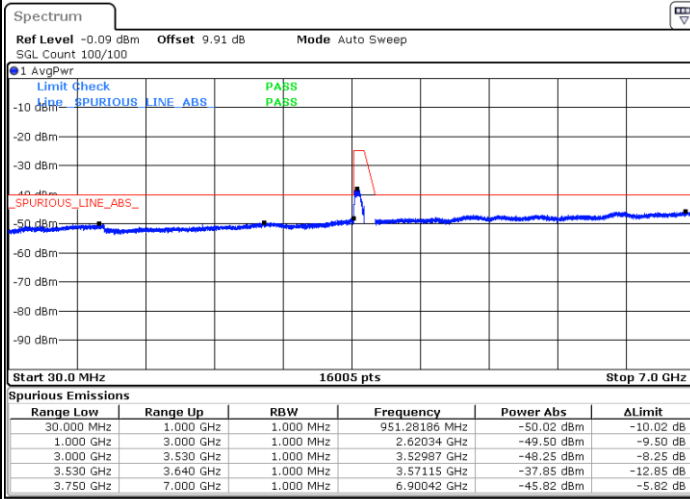

Date: 20 NOV 2020 16:24:37

LTE Band 48 / 10MHz

16QAM / Middle channel

Port 1

Date: 2 DEC 2020 12:00:30

Date: 20 NOV 2020 17:12:59

Port 2

Date: 2 DEC 2020 11:43:57

Date: 20 NOV 2020 17:50:37

LTE Band 48 / 10MHz

16QAM / Middle channel

Port 3

Date: 2 DEC 2020 11:37:43

Date: 20 NOV 2020 17:03:57

Port 4

Date: 2 DEC 2020 11:20:50

Date: 20 NOV 2020 16:33:13

LTE Band 48 / 10MHz

16QAM / High channel

Port 1

Date: 2 DEC 2020 16:50:15

Date: 20 NOV 2020 18:06:13

Port 2

Date: 2 DEC 2020 17:04:53