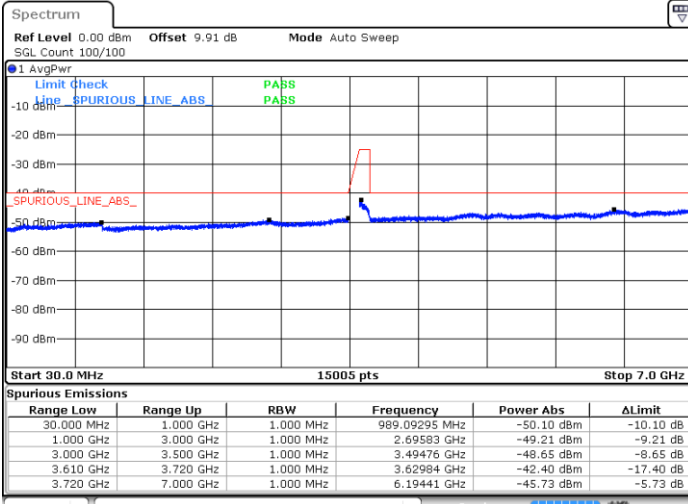

Date: 20 NOV 2020 16:33:13

LTE Band 48 / 10MHz

16QAM / High channel

Port 1

Date: 2 DEC 2020 16:50:15

Date: 20 NOV 2020 18:06:13

Port 2

Date: 2 DEC 2020 17:04:53

Date: 20 NOV 2020 18:38:33

LTE Band 48 / 10MHz

16QAM / High channel

Port 3

Date: 2 DEC 2020 17:17:37

Date: 20 NOV 2020 19:30:42

Port 4

Date: 2 DEC 2020 17:37:41

Date: 20 NOV 2020 20:08:47

LTE Band 48 / 10MHz

64QAM / Low channel

Port 1

Date: 2 DEC 2020 09:27:13

Date: 19 NOV 2020 17:36:40

Port 2

Date: 2 DEC 2020 10:11:54

Date: 19 NOV 2020 18:11:57

LTE Band 48 / 10MHz

64QAM / Low channel

Port 3

Date: 2 DEC 2020 10:26:15

Date: 20 NOV 2020 15:45:32

Port 4

Date: 2 DEC 2020 11:05:00