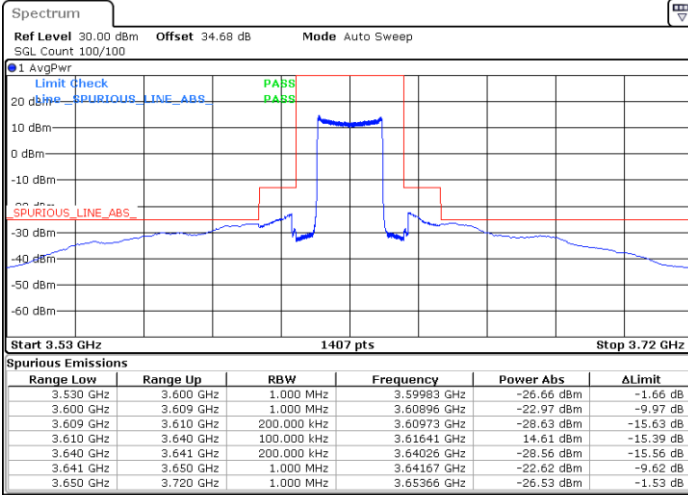

LTE Band 48 / 20MHz

256QAM / Middle channel

Port 1

Port 2

Date: 12.NOV.2020 16:57:00

Date: 12.NOV.2020 14:46:37