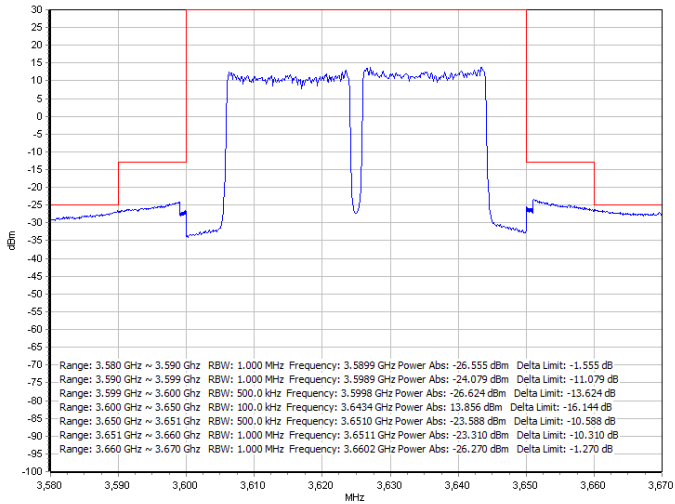

Port 2 + Port 4

LTE Band 48 / 20MHz + 20MHz

64QAM / Low channel

Port 1 + Port 3

Port 2 + Port 4

256QAM / Low channel

Port 1 + Port 3

Port 2 + Port 4

LTE Band 48 / 20MHz + 20MHz

QPSK / Middle channel

Port 1 + Port 3

Port 2 + Port 4

16QAM / Middle channel

Port 1 + Port 3

Port 2 + Port 4

LTE Band 48 / 20MHz + 20MHz

64QAM / Middle channel

Port 1 + Port 3

Port 2 + Port 4

256QAM / Middle channel

Port 1 + Port 3

Port 2 + Port 4

LTE Band 48 / 20MHz + 20MHz

QPSK / High channel

Port 1 + Port 3

Port 2 + Port 4

16QAM / High channel

Port 1 + Port 3

Port 2 + Port 4

LTE Band 48 / 20MHz + 20MHz

64QAM / High channel

Port 1 + Port 3