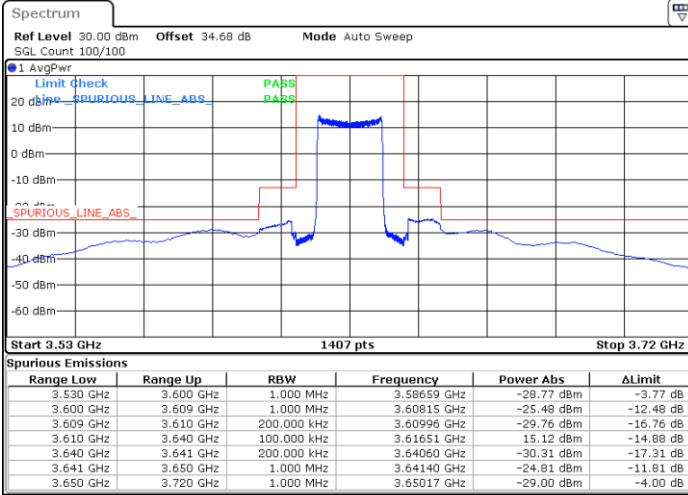

LTE Band 48 / 20MHz

64QAM / Middle channel

Port 1

Port 2

Date: 12.NOV.2020 16:52:32

Date: 12.NOV.2020 14:34:24

Port 3

Port 4