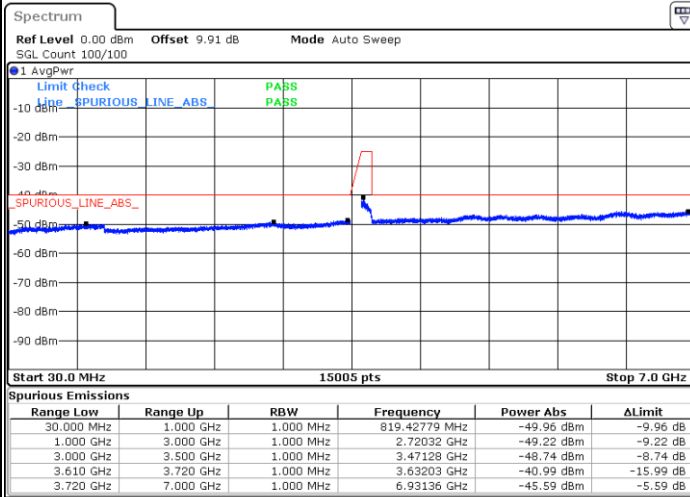

Date: 20 NOV 2020 18:40:42

LTE Band 48 / 10MHz

QPSK / High channel

Port 3

Date: 2 DEC 2020 17:14:45

Date: 20 NOV 2020 19:28:19

Port 4

Date: 2 DEC 2020 17:41:00

Date: 20 NOV 2020 20:11:40

LTE Band 48 / 10MHz

16QAM / Low channel

Port 1

Date: 2 DEC 2020 09:25:11

Date: 19 NOV 2020 17:33:29

Port 2

Date: 2 DEC 2020 10:14:19

Date: 19 NOV 2020 18:14:53

LTE Band 48 / 10MHz

16QAM / Low channel

Port 3

Date: 2 DEC 2020 10:24:08

Date: 20 NOV 2020 15:42:34

Port 4

Date: 2 DEC 2020 11:06:43