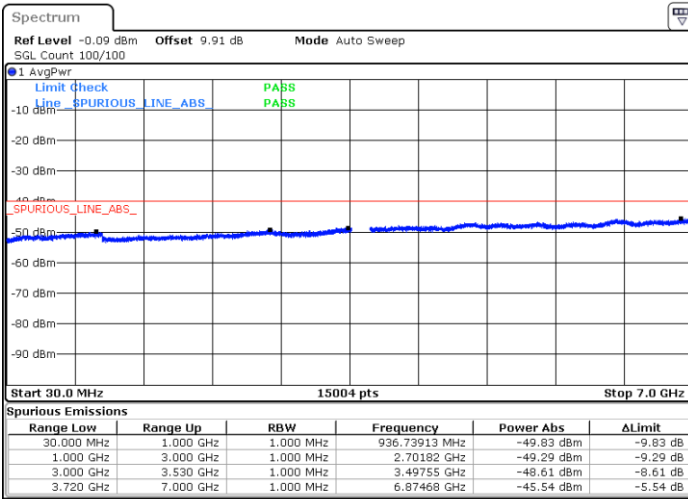

Date: 20 NOV 2020 16:27:12

LTE Band 48 / 10MHz

QPSK / Middle channel

Port 1

Date: 2 DEC 2020 12:02:20

Date: 20 NOV 2020 17:10:46

Port 2

Date: 2 DEC 2020 11:42:06

Date: 20 NOV 2020 17:53:28

LTE Band 48 / 10MHz

QPSK / Middle channel

Port 3

Date: 2 DEC 2020 11:39:39

Date: 20 NOV 2020 17:06:18

Port 4

Date: 2 DEC 2020 11:18:37

Date: 20 NOV 2020 16:30:20

LTE Band 48 / 10MHz

QPSK / High channel

Port 1

Date: 2 DEC 2020 16:46:49

Date: 20 NOV 2020 18:03:07

Port 2

Date: 2 DEC 2020 17:07:00

Date: 20 NOV 2020 18:40:42

LTE Band 48 / 10MHz

QPSK / High channel

Port 3

Date: 2 DEC 2020 17:14:45

Date: 20 NOV 2020 19:28:19

Port 4

Date: 2 DEC 2020 17:41:00