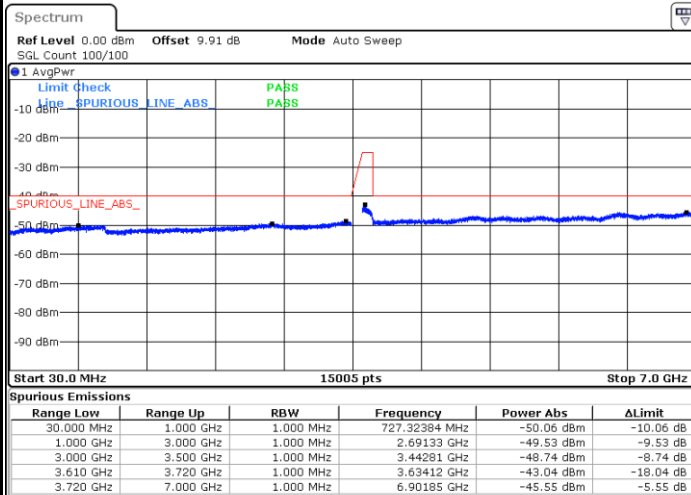

# Conducted Spurious Emission

LTE Band 48 / 10MHz

QPSK / Low channel

Port 1

Date: 2 DEC 2020 09:22:37

Date: 19 NOV 2020 17:27:16

Port 2

Date: 2 DEC 2020 10:16:19

Date: 19 NOV 2020 18:17:35

LTE Band 48 / 10MHz

QPSK / Low channel

Port 3

Date: 2 DEC 2020 10:21:58

Date: 20 NOV 2020 15:39:15

Port 4

Date: 2 DEC 2020 11:08:43