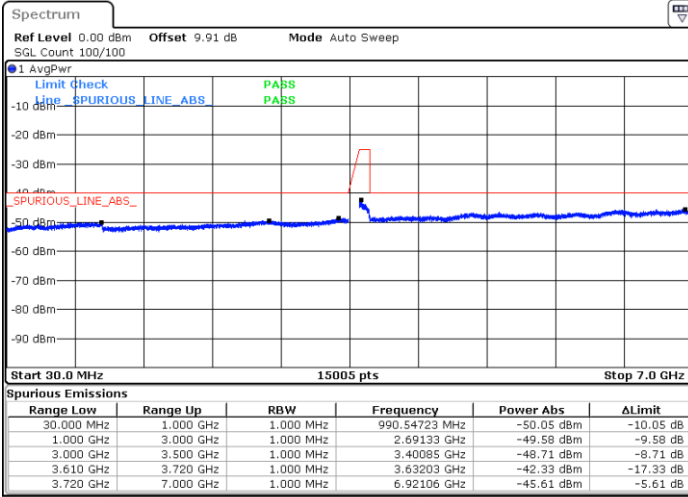

Date: 20 NOV 2020 16:30:20

LTE Band 48 / 10MHz

QPSK / High channel

Port 1

Date: 2 DEC 2020 16:46:49

Date: 20 NOV 2020 18:03:07

Port 2

Date: 2 DEC 2020 17:07:00

Date: 20 NOV 2020 18:40:42

LTE Band 48 / 10MHz

QPSK / High channel

Port 3

Date: 2 DEC 2020 17:14:45

Date: 20 NOV 2020 19:28:19

Port 4

Date: 2 DEC 2020 17:41:00

Date: 20 NOV 2020 20:11:40

LTE Band 48 / 10MHz

16QAM / Low channel

Port 1

Date: 2 DEC 2020 09:25:11

Date: 19 NOV 2020 17:33:29

Port 2

Date: 2 DEC 2020 10:14:19