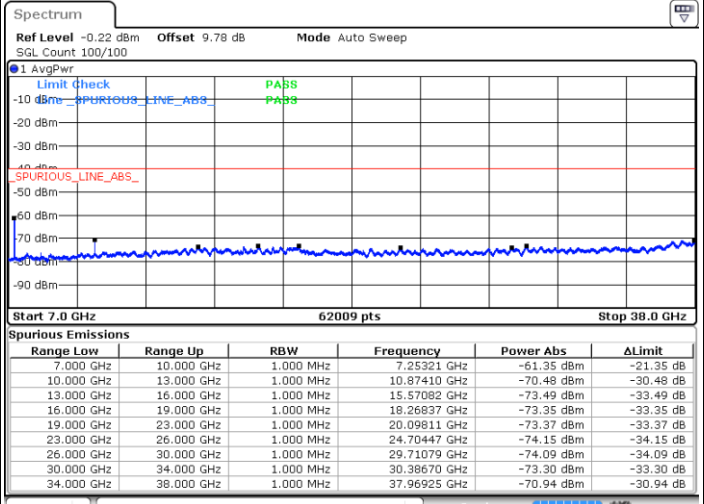

Date: 19 NOV 2020 18:17:35

LTE Band 48 / 10MHz

QPSK / Low channel

Port 3

Date: 2 DEC 2020 10:21:58

Date: 20 NOV 2020 15:39:15

Port 4

Date: 2 DEC 2020 11:08:43

Date: 20 NOV 2020 16:27:12

LTE Band 48 / 10MHz

QPSK / Middle channel

Port 1

Date: 2 DEC 2020 12:02:20

Date: 20 NOV 2020 17:10:46

Port 2

Date: 2 DEC 2020 11:42:06

Date: 20 NOV 2020 17:53:28

LTE Band 48 / 10MHz

QPSK / Middle channel

Port 3

Date: 2 DEC 2020 11:39:39

Date: 20 NOV 2020 17:06:18

Port 4

Date: 2 DEC 2020 11:18:37