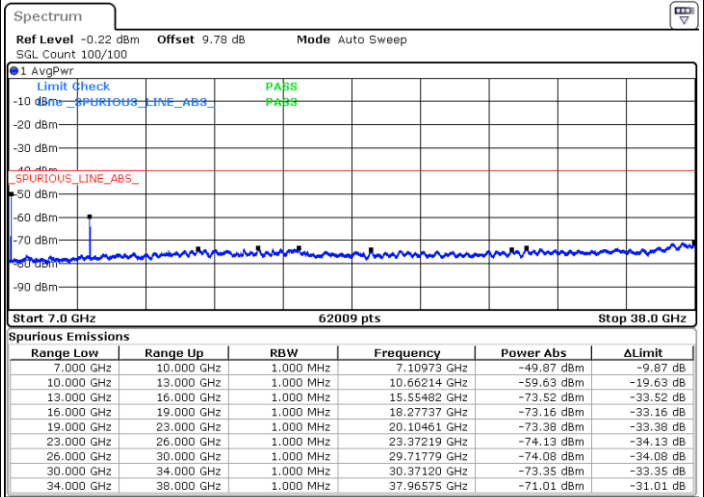

# Conducted Spurious Emission

LTE Band 48 / 10MHz

QPSK / Low channel

Port 1

Date: 2 DEC 2020 09:22:37

Date: 19 NOV 2020 17:27:16

Port 2

Date: 2 DEC 2020 10:16:19

Date: 19 NOV 2020 18:17:35

LTE Band 48 / 10MHz

QPSK / Low channel

Port 3

Date: 2 DEC 2020 10:21:58

Date: 20 NOV 2020 15:39:15

Port 4

Date: 2 DEC 2020 11:08:43