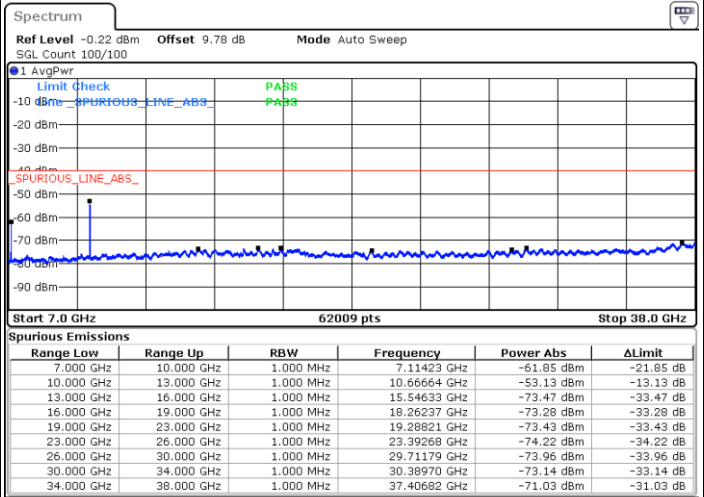

Date: 19 NOV 2020 18:17:35

LTE Band 48 / 10MHz

QPSK / Low channel

Port 3

Date: 2 DEC 2020 10:21:58

Date: 20 NOV 2020 15:39:15

Port 4

Date: 2 DEC 2020 11:08:43

Date: 20 NOV 2020 16:27:12

LTE Band 48 / 10MHz

QPSK / Middle channel

Port 1

Date: 2 DEC 2020 12:02:20

Date: 20 NOV 2020 17:10:46

Port 2

Date: 2 DEC 2020 11:42:06