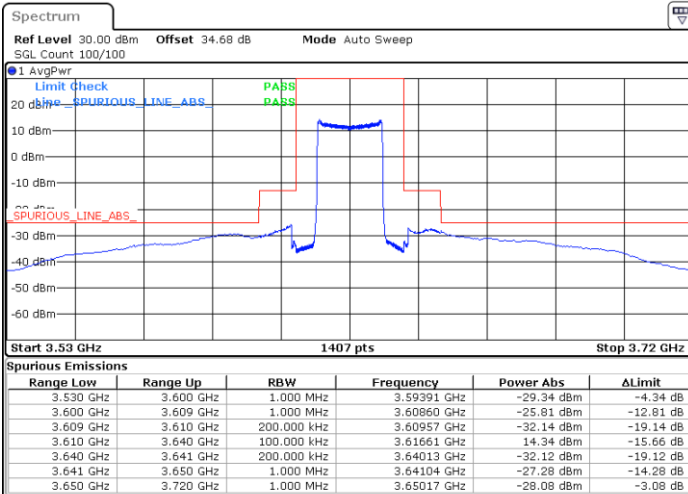

LTE Band 48 / 20MHz

64QAM / Middle channel

Port 1

Port 2

Date: 12.NOV.2020 16:52:32

Date: 12.NOV.2020 14:34:24

Port 3

Port 4