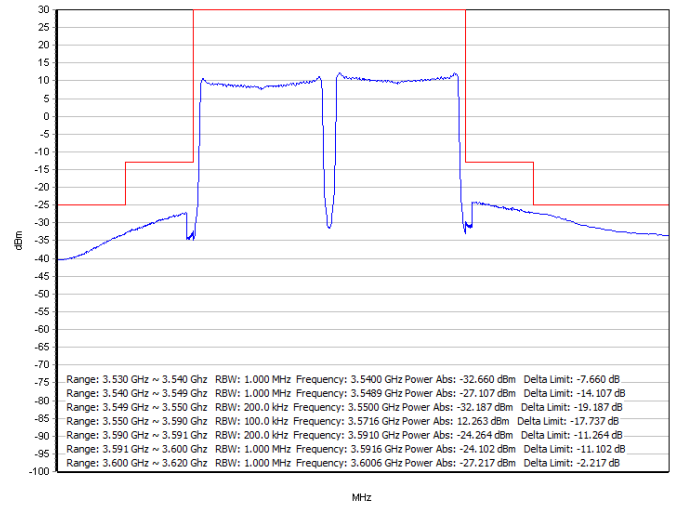

Port 2 + Port 4

LTE Band 48 / 20MHz + 20MHz

64QAM / Low channel

Port 1 + Port 3

Port 2 + Port 4

256QAM / Low channel

Port 1 + Port 3

Port 2 + Port 4

LTE Band 48 / 20MHz + 20MHz

QPSK / Middle channel

Port 1 + Port 3

Port 2 + Port 4

16QAM / Middle channel

Port 1 + Port 3

Port 2 + Port 4

LTE Band 48 / 20MHz + 20MHz

64QAM / Middle channel

Port 1 + Port 3

Port 2 + Port 4

256QAM / Middle channel

Port 1 + Port 3

Port 2 + Port 4

LTE Band 48 / 20MHz + 20MHz

QPSK / High channel