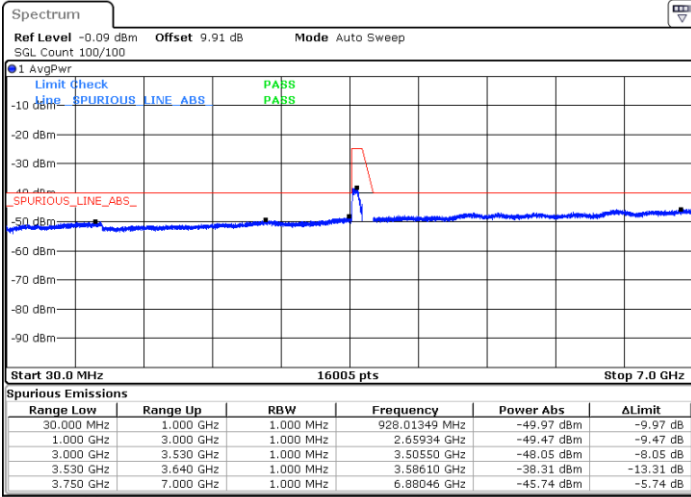

Date: 20 NOV 2020 16:27:12

LTE Band 48 / 10MHz

QPSK / Middle channel

Port 1

Date: 2 DEC 2020 12:02:20

Date: 20 NOV 2020 17:10:46

Port 2

Date: 2 DEC 2020 11:42:06

Date: 20 NOV 2020 17:53:28

LTE Band 48 / 10MHz

QPSK / Middle channel

Port 3

Date: 2 DEC 2020 11:39:39

Date: 20 NOV 2020 17:06:18

Port 4

Date: 2 DEC 2020 11:18:37

Date: 20 NOV 2020 16:30:20

LTE Band 48 / 10MHz

QPSK / High channel

Port 1

Date: 2 DEC 2020 16:46:49

Date: 20 NOV 2020 18:03:07

Port 2

Date: 2 DEC 2020 17:07:00