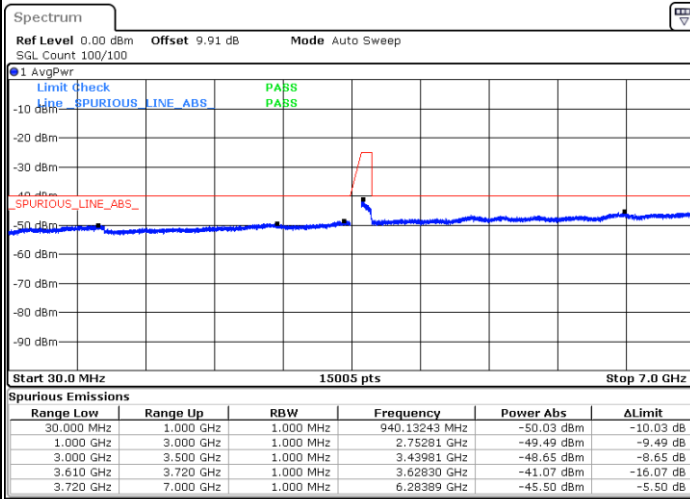

Date: 20 NOV 2020 18:38:33

LTE Band 48 / 10MHz

16QAM / High channel

Port 3

Date: 2 DEC 2020 17:17:37

Date: 20 NOV 2020 19:30:42

Port 4

Date: 2 DEC 2020 17:37:41

Date: 20 NOV 2020 20:08:47

LTE Band 48 / 10MHz

64QAM / Low channel

Port 1

Date: 2 DEC 2020 09:27:13

Date: 19 NOV 2020 17:36:40

Port 2

Date: 2 DEC 2020 10:11:54

Date: 19 NOV 2020 18:11:57

LTE Band 48 / 10MHz

64QAM / Low channel

Port 3

Date: 2 DEC 2020 10:26:15

Date: 20 NOV 2020 15:45:32

Port 4

Date: 2 DEC 2020 11:05:00