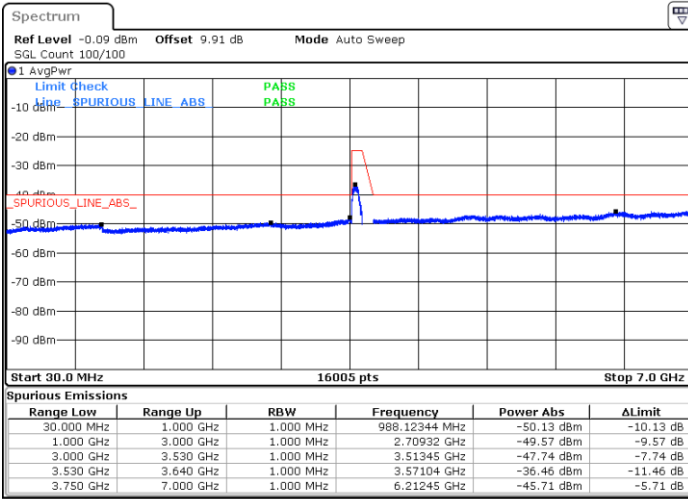

Date: 20 NOV 2020 16:33:13

LTE Band 48 / 10MHz

16QAM / High channel

Port 1

Date: 2 DEC 2020 16:50:15

Date: 20 NOV 2020 18:06:13

Port 2

Date: 2 DEC 2020 17:04:53

Date: 20 NOV 2020 18:38:33

LTE Band 48 / 10MHz

16QAM / High channel

Port 3

Date: 2 DEC 2020 17:17:37

Date: 20 NOV 2020 19:30:42

Port 4

Date: 2 DEC 2020 17:37:41

Date: 20 NOV 2020 20:08:47

LTE Band 48 / 10MHz

64QAM / Low channel

Port 1

Date: 2 DEC 2020 09:27:13

Date: 19 NOV 2020 17:36:40

Port 2

Date: 2 DEC 2020 10:11:54

Date: 19 NOV 2020 18:11:57

LTE Band 48 / 10MHz

64QAM / Low channel

Port 3

Date: 2 DEC 2020 10:26:15

Date: 20 NOV 2020 15:45:32

Port 4

Date: 2 DEC 2020 11:05:00