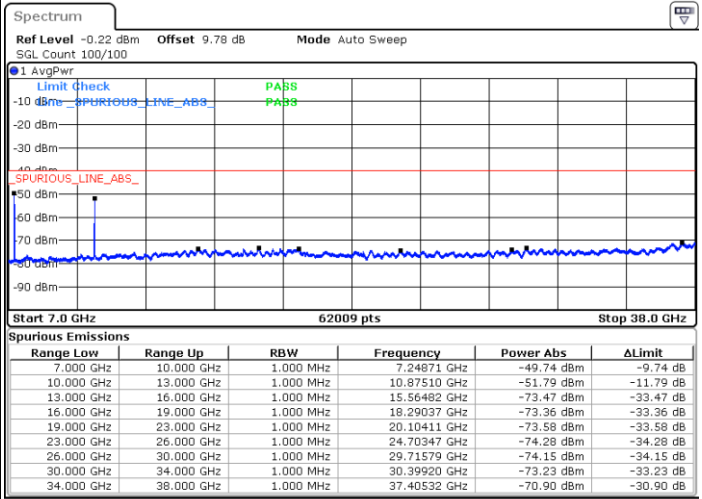

Date: 20 NOV 2020 16:27:12

LTE Band 48 / 10MHz

QPSK / Middle channel

Port 1

Date: 2 DEC 2020 12:02:20

Date: 20 NOV 2020 17:10:46

Port 2

Date: 2 DEC 2020 11:42:06

Date: 20 NOV 2020 17:53:28

LTE Band 48 / 10MHz

QPSK / Middle channel

Port 3

Date: 2 DEC 2020 11:39:39

Date: 20 NOV 2020 17:06:18

Port 4

Date: 2 DEC 2020 11:18:37

Date: 20 NOV 2020 16:30:20

LTE Band 48 / 10MHz

QPSK / High channel

Port 1

Date: 2 DEC 2020 16:46:49

Date: 20 NOV 2020 18:03:07

Port 2

Date: 2 DEC 2020 17:07:00