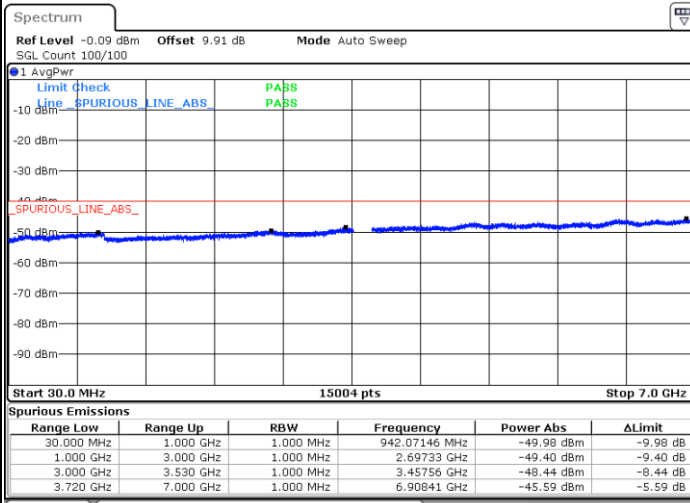

Date: 19 NOV 2020 18:17:35

LTE Band 48 / 10MHz

QPSK / Low channel

Port 3

Date: 2 DEC 2020 10:21:58

Date: 20 NOV 2020 15:39:15

Port 4

Date: 2 DEC 2020 11:08:43

Date: 20 NOV 2020 16:27:12

LTE Band 48 / 10MHz

QPSK / Middle channel

Port 1

Date: 2 DEC 2020 12:02:20

Date: 20 NOV 2020 17:10:46

Port 2

Date: 2 DEC 2020 11:42:06

Date: 20 NOV 2020 17:53:28

LTE Band 48 / 10MHz

QPSK / Middle channel

Port 3

Date: 2 DEC 2020 11:39:39

Date: 20 NOV 2020 17:06:18

Port 4

Date: 2 DEC 2020 11:18:37