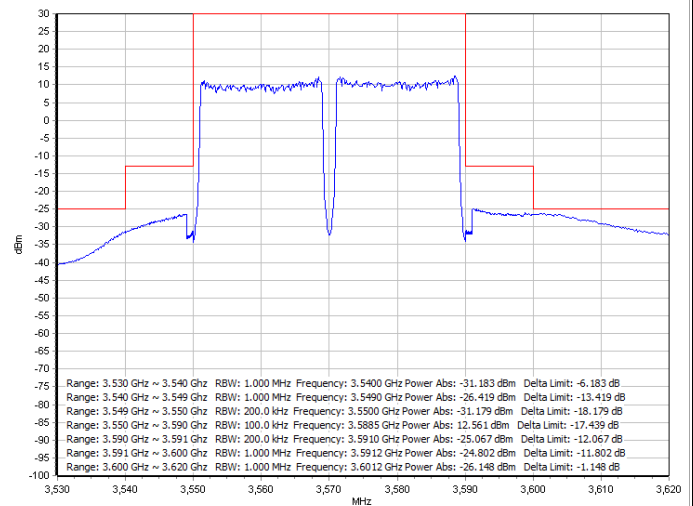

Date: 12.NOV.2020 04:57:48

Date: 12.NOV.2020 08:31:18

LTE Band 48 / 20MHz + 20MHz

QPSK / Low channel

Port 1 + Port 3

Port 2 + Port 4

16QAM / Low channel

Port 1 + Port 3

Port 2 + Port 4

LTE Band 48 / 20MHz + 20MHz

64QAM / Low channel

Port 1 + Port 3

Port 2 + Port 4

256QAM / Low channel

Port 1 + Port 3

Port 2 + Port 4