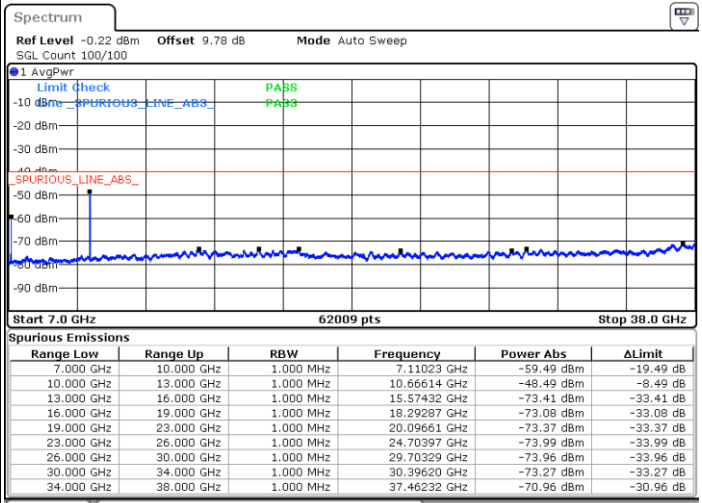

Date: 20 NOV 2020 18:38:33

LTE Band 48 / 10MHz

16QAM / High channel

Port 3

Date: 2 DEC 2020 17:17:37

Date: 20 NOV 2020 19:30:42

Port 4

Date: 2 DEC 2020 17:37:41

Date: 20 NOV 2020 20:08:47

LTE Band 48 / 10MHz

64QAM / Low channel

Port 1

Date: 2 DEC 2020 09:27:13

Date: 19 NOV 2020 17:36:40

Port 2

Date: 2 DEC 2020 10:11:54

Date: 19 NOV 2020 18:11:57

LTE Band 48 / 10MHz

64QAM / Low channel

Port 3

Date: 2 DEC 2020 10:26:15

Date: 20 NOV 2020 15:45:32

Port 4

Date: 2 DEC 2020 11:05:00