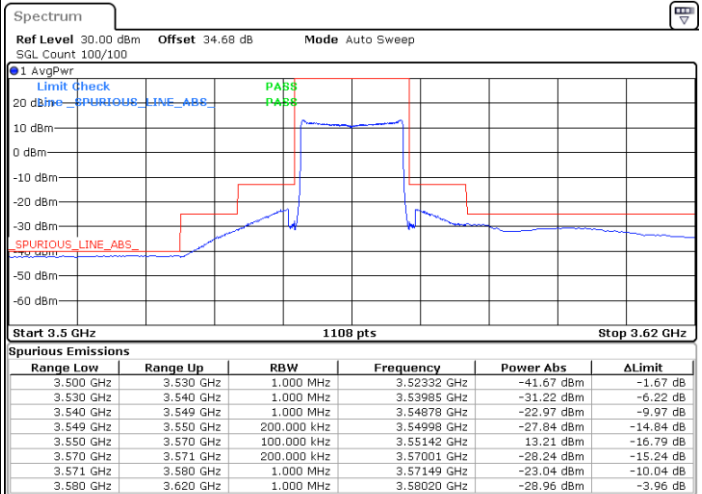

Port 3

Port 4

Date: 12.NOV.2020 04:49:56

Date: 12.NOV.2020 08:34:55