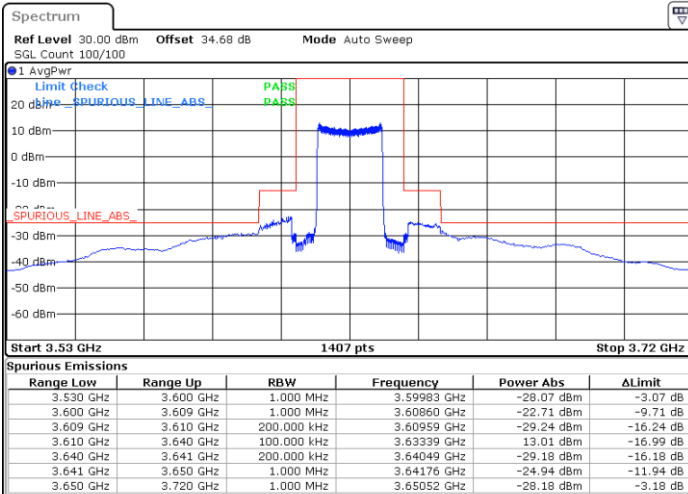

Port 1

Port 2

Date: 12.NOV.2020 16:57:00

Date: 12.NOV.2020 14:46:37

Port 3

Port 4

Date: 12.NOV.2020 12:56:45

Date: 12.NOV.2020 10:32:31