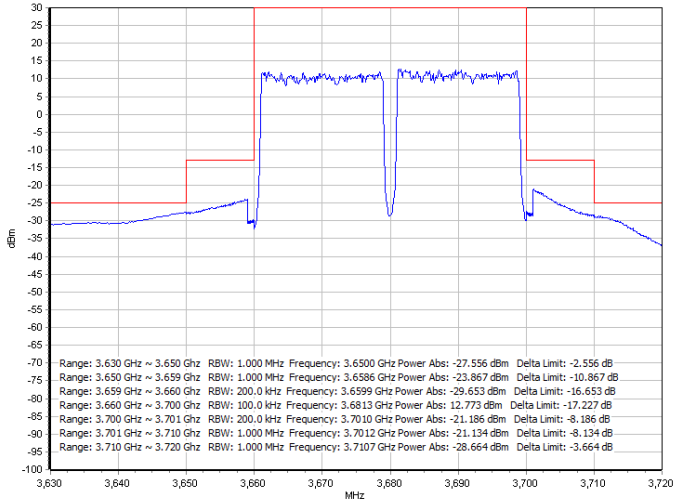

LTE Band 48 / 20MHz + 20MHz

QPSK / Middle channel

Port 1 + Port 3

Port 2 + Port 4

16QAM / Middle channel

Port 1 + Port 3

Port 2 + Port 4

LTE Band 48 / 20MHz + 20MHz

64QAM / Middle channel

Port 1 + Port 3

Port 2 + Port 4

256QAM / Middle channel

Port 1 + Port 3

Port 2 + Port 4

LTE Band 48 / 20MHz + 20MHz

QPSK / High channel

Port 1 + Port 3

Port 2 + Port 4

16QAM / High channel

Port 1 + Port 3

Port 2 + Port 4

LTE Band 48 / 20MHz + 20MHz

64QAM / High channel

Port 1 + Port 3