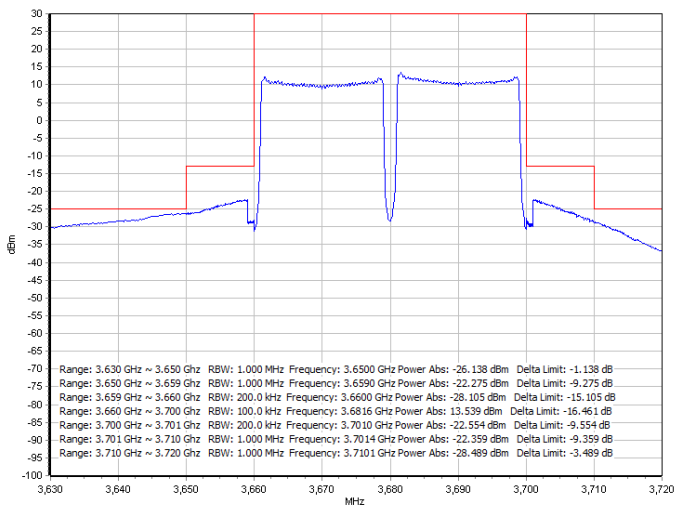

64QAM / Middle channel

Port 1 + Port 3

Port 2 + Port 4

256QAM / Middle channel

Port 1 + Port 3

Port 2 + Port 4

LTE Band 48 / 20MHz + 20MHz

QPSK / High channel

Port 1 + Port 3

Port 2 + Port 4

16QAM / High channel

Port 1 + Port 3

Port 2 + Port 4

LTE Band 48 / 20MHz + 20MHz

64QAM / High channel

Port 1 + Port 3

Port 2 + Port 4

256QAM / High channel

Port 1 + Port 3

Port 2 + Port 4

LTE Band 48 / 20MHz + 20MHz

QPSK / non-contiguous

Port 1 + Port 3

Port 2 + Port 4