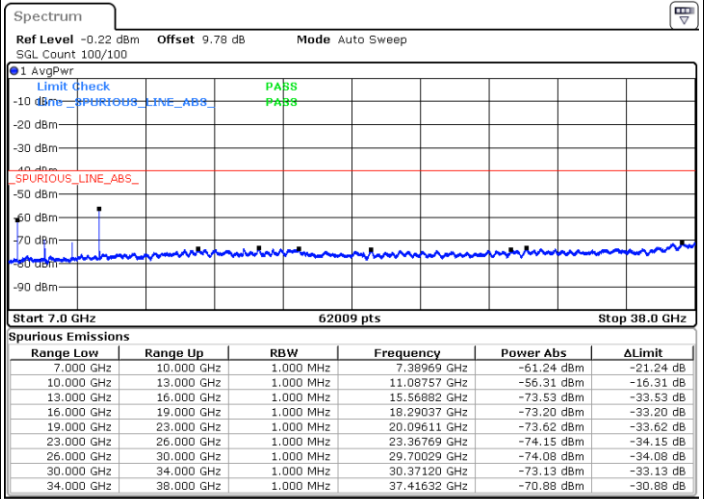

Date: 20 NOV 2020 17:50:37

LTE Band 48 / 10MHz

16QAM / Middle channel

Port 3

Date: 2 DEC 2020 11:37:43

Date: 20 NOV 2020 17:03:57

Port 4

Date: 2 DEC 2020 11:20:50

Date: 20 NOV 2020 16:33:13

LTE Band 48 / 10MHz

16QAM / High channel

Port 1

Date: 2 DEC 2020 16:50:15

Date: 20 NOV 2020 18:06:13

Port 2

Date: 2 DEC 2020 17:04:53

Date: 20 NOV 2020 18:38:33

LTE Band 48 / 10MHz

16QAM / High channel

Port 3

Date: 2 DEC 2020 17:17:37

Date: 20 NOV 2020 19:30:42

Port 4

Date: 2 DEC 2020 17:37:41