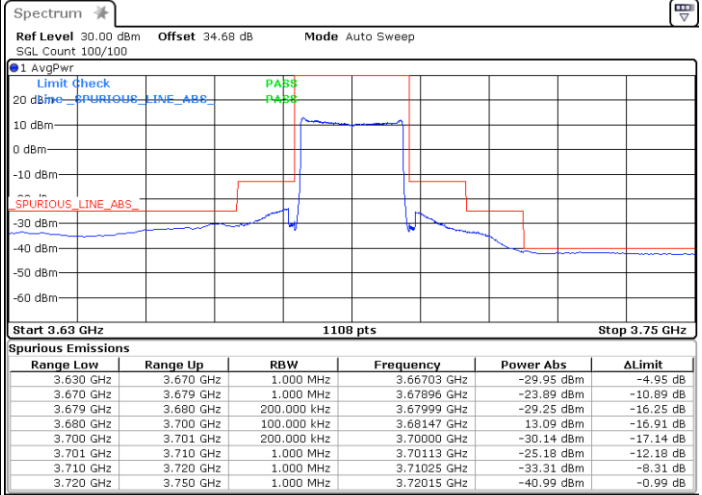

Date: 12.NOV.2020 12:54:39

Date: 12.NOV.2020 10:44:44

LTE Band 48 / 20MHz

64QAM / High channel

Port 1

Port 2

Date: 11.NOV.2020 22:43:43

Date: 12.NOV.2020 00:34:37