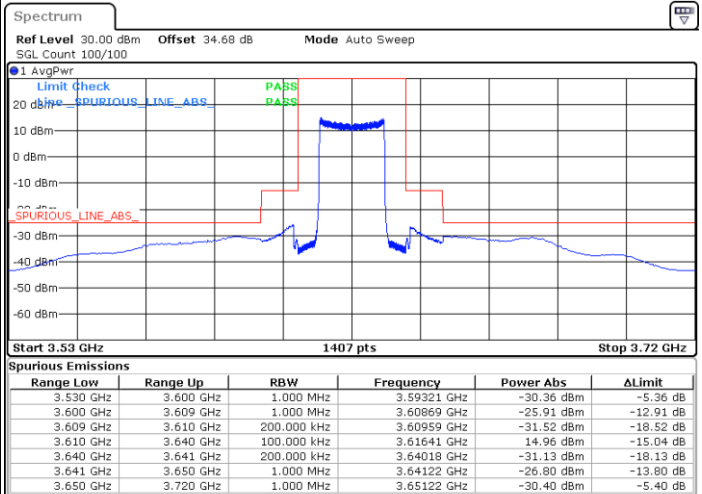

Port 1

Port 2

Date: 12.NOV.2020 16:57:00

Date: 12.NOV.2020 14:46:37

Port 3

Port 4

Date: 12.NOV.2020 12:56:45

Date: 12.NOV.2020 10:32:31