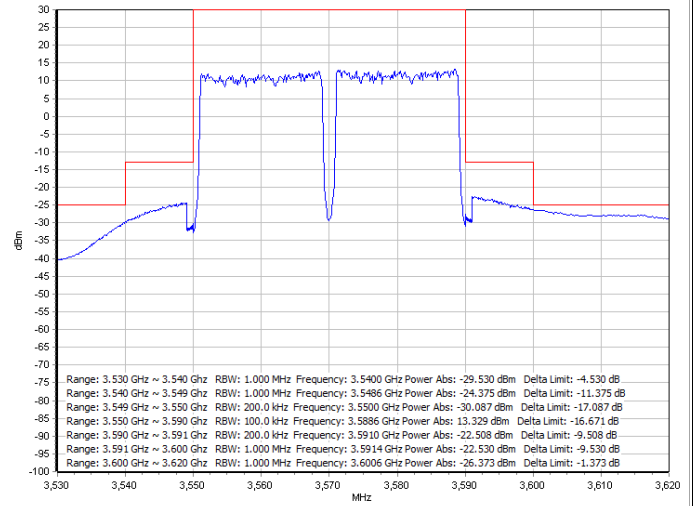

Date: 12.NOV.2020 04:57:48

Date: 12.NOV.2020 08:31:18

LTE Band 48 / 20MHz + 20MHz

QPSK / Low channel

Port 1 + Port 3

Port 2 + Port 4

16QAM / Low channel

Port 1 + Port 3

Port 2 + Port 4

LTE Band 48 / 20MHz + 20MHz

64QAM / Low channel

Port 1 + Port 3

Port 2 + Port 4

256QAM / Low channel

Port 1 + Port 3

Port 2 + Port 4