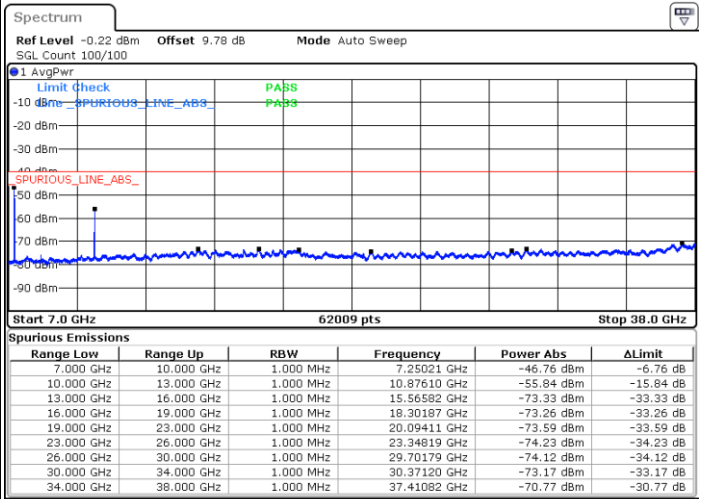

Date: 20 NOV 2020 16:27:12

LTE Band 48 / 10MHz

QPSK / Middle channel

Port 1

Date: 2 DEC 2020 12:02:20

Date: 20 NOV 2020 17:10:46

Port 2

Date: 2 DEC 2020 11:42:06

Date: 20 NOV 2020 17:53:28

LTE Band 48 / 10MHz

QPSK / Middle channel

Port 3

Date: 2 DEC 2020 11:39:39

Date: 20 NOV 2020 17:06:18

Port 4

Date: 2 DEC 2020 11:18:37

Date: 20 NOV 2020 16:30:20

LTE Band 48 / 10MHz

QPSK / High channel

Port 1

Date: 2 DEC 2020 16:46:49

Date: 20 NOV 2020 18:03:07

Port 2

Date: 2 DEC 2020 17:07:00