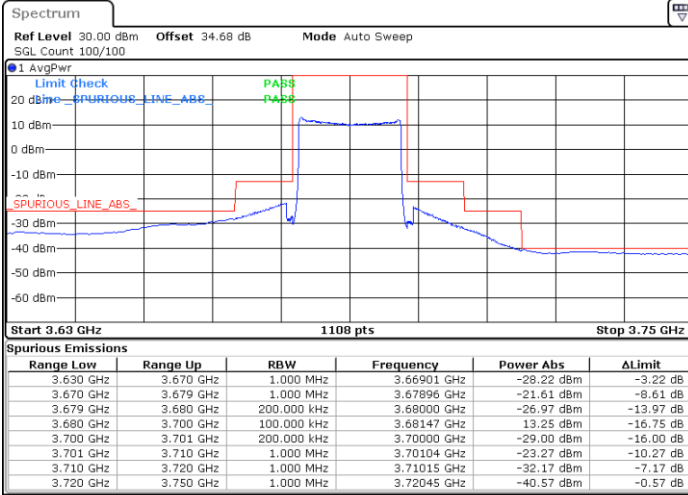

Date: 12.NOV.2020 12:54:39

Date: 12.NOV.2020 10:44:44

LTE Band 48 / 20MHz

64QAM / High channel

Port 1

Port 2

Date: 11.NOV.2020 22:43:43

Date: 12.NOV.2020 00:34:37