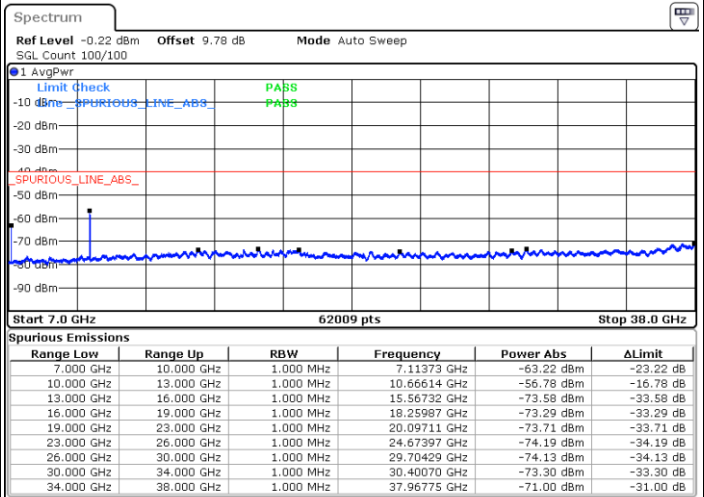

Date: 20 NOV 2020 20:11:40

LTE Band 48 / 10MHz

16QAM / Low channel

Port 1

Date: 2 DEC 2020 09:25:11

Date: 19 NOV 2020 17:33:29

Port 2

Date: 2 DEC 2020 10:14:19

Date: 19 NOV 2020 18:14:53

LTE Band 48 / 10MHz

16QAM / Low channel

Port 3

Date: 2 DEC 2020 10:24:08

Date: 20 NOV 2020 15:42:34

Port 4

Date: 2 DEC 2020 11:06:43

Date: 20 NOV 2020 16:24:37

LTE Band 48 / 10MHz

16QAM / Middle channel

Port 1

Date: 2 DEC 2020 12:00:30

Date: 20 NOV 2020 17:12:59

Port 2

Date: 2 DEC 2020 11:43:57