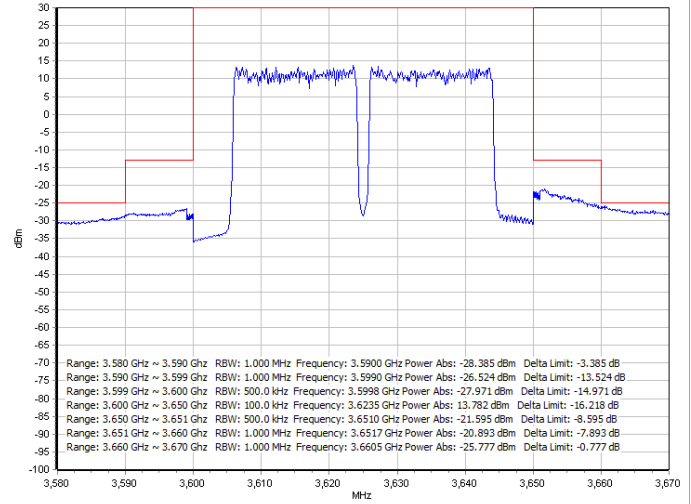

Port 2 + Port 4

LTE Band 48 / 20MHz + 20MHz

64QAM / Low channel

Port 1 + Port 3

Port 2 + Port 4

256QAM / Low channel

Port 1 + Port 3

Port 2 + Port 4

LTE Band 48 / 20MHz + 20MHz

QPSK / Middle channel

Port 1 + Port 3

Port 2 + Port 4

16QAM / Middle channel

Port 1 + Port 3

Port 2 + Port 4

LTE Band 48 / 20MHz + 20MHz

64QAM / Middle channel

Port 1 + Port 3

Port 2 + Port 4

256QAM / Middle channel

Port 1 + Port 3

Port 2 + Port 4

LTE Band 48 / 20MHz + 20MHz

QPSK / High channel