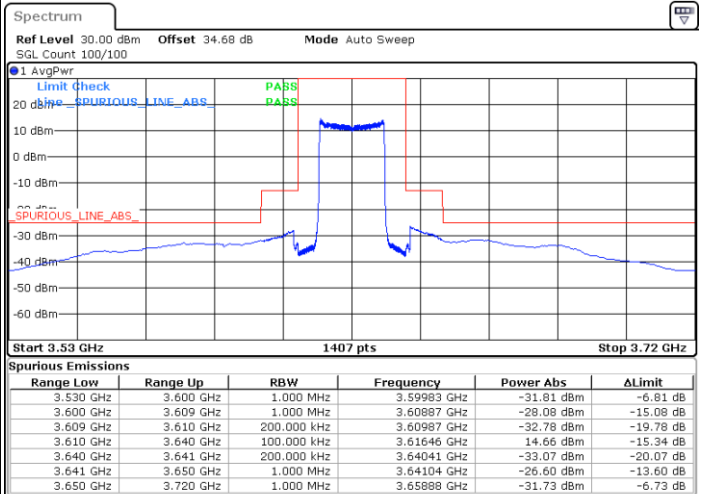

LTE Band 48 / 20MHz

64QAM / Middle channel

Port 1

Port 2

Date: 12.NOV.2020 16:52:32

Date: 12.NOV.2020 14:34:24

Port 3

Port 4