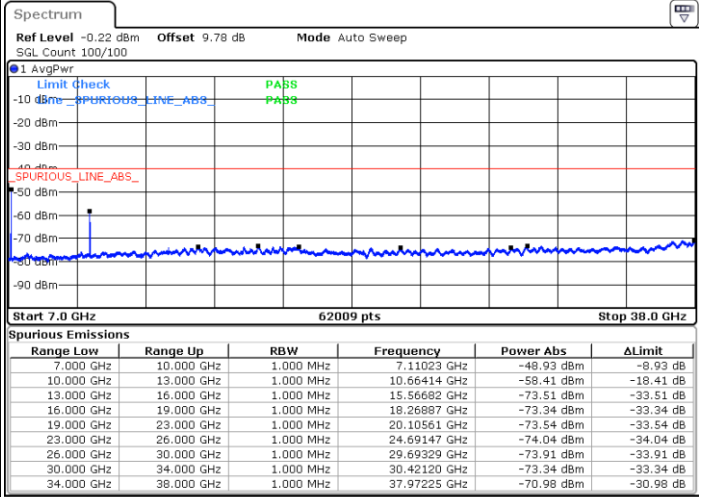

Date: 20 NOV 2020 18:40:42

LTE Band 48 / 10MHz

QPSK / High channel

Port 3

Date: 2 DEC 2020 17:14:45

Date: 20 NOV 2020 19:28:19

Port 4

Date: 2 DEC 2020 17:41:00

Date: 20 NOV 2020 20:11:40

LTE Band 48 / 10MHz

16QAM / Low channel

Port 1

Date: 2 DEC 2020 09:25:11

Date: 19 NOV 2020 17:33:29

Port 2

Date: 2 DEC 2020 10:14:19

Date: 19 NOV 2020 18:14:53

LTE Band 48 / 10MHz

16QAM / Low channel

Port 3

Date: 2 DEC 2020 10:24:08

Date: 20 NOV 2020 15:42:34

Port 4

Date: 2 DEC 2020 11:06:43