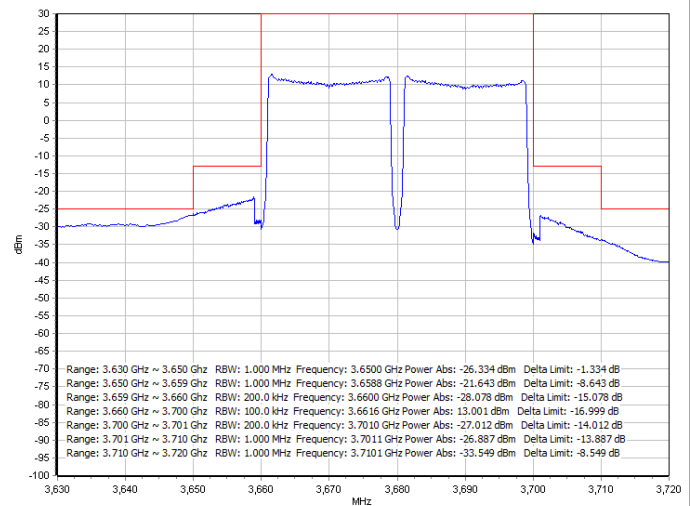

64QAM / Middle channel

Port 1 + Port 3

Port 2 + Port 4

256QAM / Middle channel

Port 1 + Port 3

Port 2 + Port 4

LTE Band 48 / 20MHz + 20MHz

QPSK / High channel

Port 1 + Port 3

Port 2 + Port 4

16QAM / High channel

Port 1 + Port 3

Port 2 + Port 4

LTE Band 48 / 20MHz + 20MHz

64QAM / High channel

Port 1 + Port 3

Port 2 + Port 4

256QAM / High channel

Port 1 + Port 3

Port 2 + Port 4

LTE Band 48 / 20MHz + 20MHz

QPSK / non-contiguous

Port 1 + Port 3

Port 2 + Port 4

16QAM / non-contiguous

Port 1 + Port 3

Port 2 + Port 4

LTE Band 48 / 20MHz + 20MHz

64QAM / non-contiguous

Port 1 + Port 3

Port 2 + Port 4

256QAM / non-contiguous