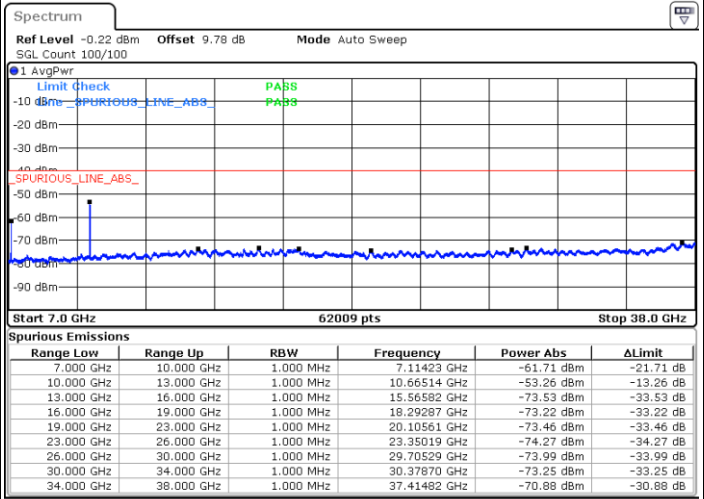

Date: 20 NOV 2020 20:08:47

LTE Band 48 / 10MHz

64QAM / Low channel

Port 1

Date: 2 DEC 2020 09:27:13

Date: 19 NOV 2020 17:36:40

Port 2

Date: 2 DEC 2020 10:11:54

Date: 19 NOV 2020 18:11:57

LTE Band 48 / 10MHz

64QAM / Low channel

Port 3

Date: 2 DEC 2020 10:26:15

Date: 20 NOV 2020 15:45:32

Port 4

Date: 2 DEC 2020 11:05:00