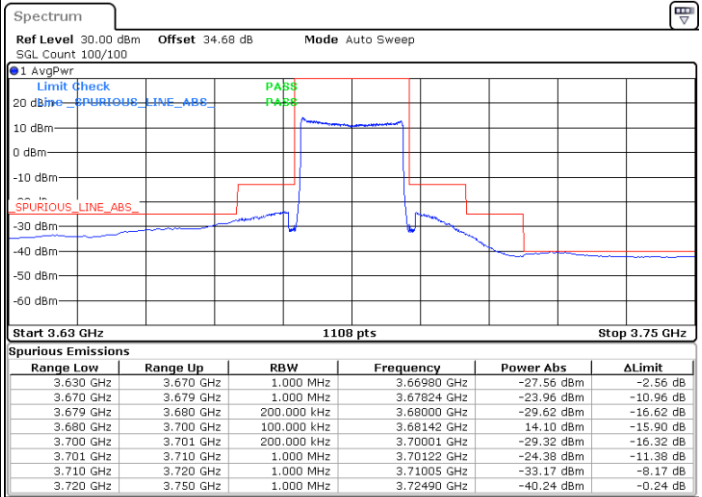

LTE Band 48 / 20MHz

256QAM / High channel

Port 1

Port 2

Date: 11.NOV.2020 23:38:12

Date: 12.NOV.2020 01:08:10

Port 3

Port 4

Date: 12.NOV.2020 04:57:48

Date: 12.NOV.2020 08:31:18

LTE Band 48 / 20MHz + 20MHz

QPSK / Low channel

Port 1 + Port 3

Port 2 + Port 4

16QAM / Low channel

Port 1 + Port 3

Port 2 + Port 4

LTE Band 48 / 20MHz + 20MHz

64QAM / Low channel

Port 1 + Port 3

Port 2 + Port 4

256QAM / Low channel

Port 1 + Port 3

Port 2 + Port 4