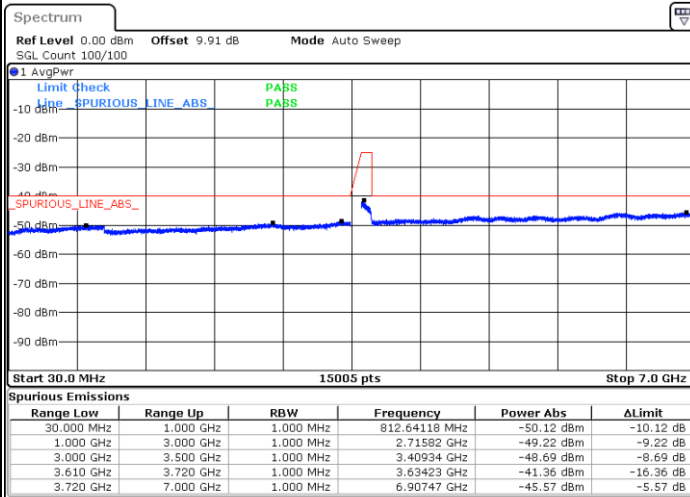

# Conducted Spurious Emission

LTE Band 48 / 10MHz

QPSK / Low channel

Port 1

Date: 2 DEC 2020 09:22:37

Date: 19 NOV 2020 17:27:16

Port 2

Date: 2 DEC 2020 10:16:19

Date: 19 NOV 2020 18:17:35

LTE Band 48 / 10MHz

QPSK / Low channel

Port 3

Date: 2 DEC 2020 10:21:58

Date: 20 NOV 2020 15:39:15

Port 4

Date: 2 DEC 2020 11:08:43

Date: 20 NOV 2020 16:27:12

LTE Band 48 / 10MHz

QPSK / Middle channel

Port 1

Date: 2 DEC 2020 12:02:20

Date: 20 NOV 2020 17:10:46

Port 2

Date: 2 DEC 2020 11:42:06