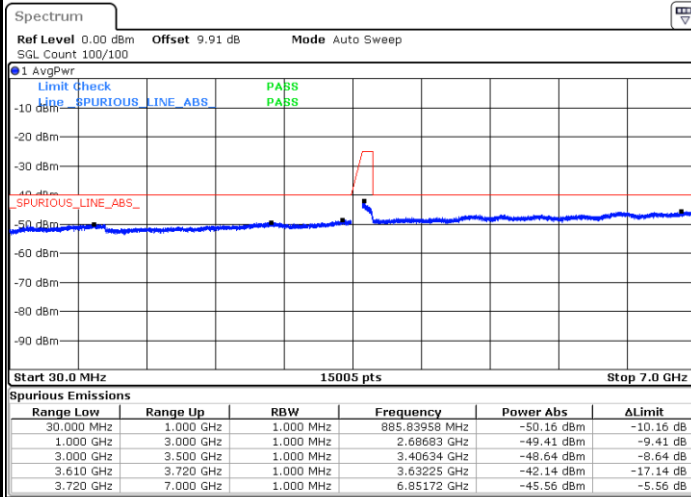

16QAM / non-contiguous

Port 1 + Port 3

Port 2 + Port 4

LTE Band 48 / 20MHz + 20MHz

64QAM / non-contiguous

Port 1 + Port 3

Port 2 + Port 4

256QAM / non-contiguous

Port 1 + Port 3

Port 2 + Port 4

# Conducted Spurious Emission

LTE Band 48 / 10MHz

QPSK / Low channel

Port 1

Date: 2 DEC 2020 09:22:37

Date: 19 NOV 2020 17:27:16

Port 2

Date: 2 DEC 2020 10:16:19