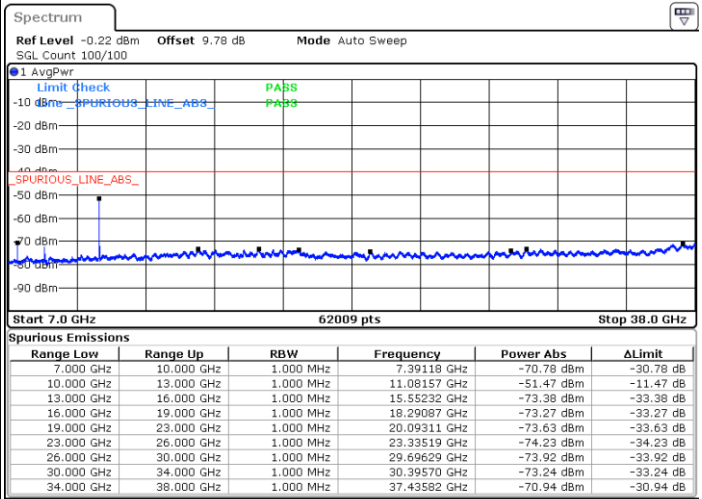

Date: 20 NOV 2020 16:33:13

LTE Band 48 / 10MHz

16QAM / High channel

Port 1

Date: 2 DEC 2020 16:50:15

Date: 20 NOV 2020 18:06:13

Port 2

Date: 2 DEC 2020 17:04:53

Date: 20 NOV 2020 18:38:33

LTE Band 48 / 10MHz

16QAM / High channel

Port 3

Date: 2 DEC 2020 17:17:37

Date: 20 NOV 2020 19:30:42

Port 4

Date: 2 DEC 2020 17:37:41

Date: 20 NOV 2020 20:08:47

LTE Band 48 / 10MHz

64QAM / Low channel

Port 1

Date: 2 DEC 2020 09:27:13

Date: 19 NOV 2020 17:36:40

Port 2

Date: 2 DEC 2020 10:11:54

Date: 19 NOV 2020 18:11:57

LTE Band 48 / 10MHz

64QAM / Low channel

Port 3

Date: 2 DEC 2020 10:26:15

Date: 20 NOV 2020 15:45:32

Port 4

Date: 2 DEC 2020 11:05:00