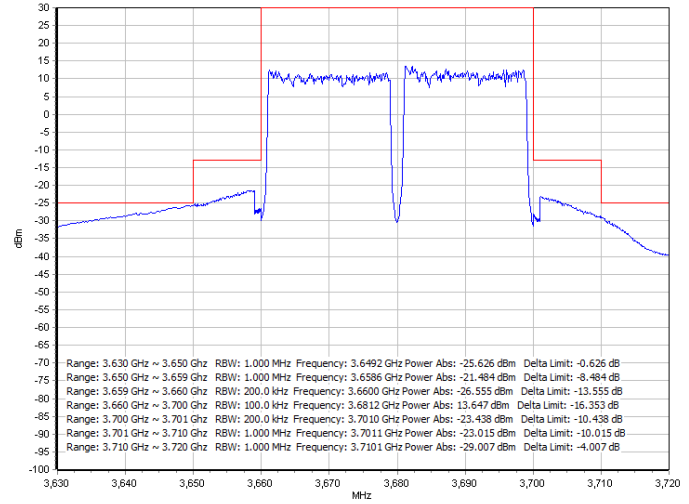

LTE Band 48 / 20MHz + 20MHz

QPSK / Middle channel

Port 1 + Port 3

Port 2 + Port 4

16QAM / Middle channel

Port 1 + Port 3

Port 2 + Port 4

LTE Band 48 / 20MHz + 20MHz

64QAM / Middle channel

Port 1 + Port 3

Port 2 + Port 4

256QAM / Middle channel

Port 1 + Port 3

Port 2 + Port 4

LTE Band 48 / 20MHz + 20MHz

QPSK / High channel

Port 1 + Port 3

Port 2 + Port 4

16QAM / High channel

Port 1 + Port 3

Port 2 + Port 4

LTE Band 48 / 20MHz + 20MHz

64QAM / High channel

Port 1 + Port 3