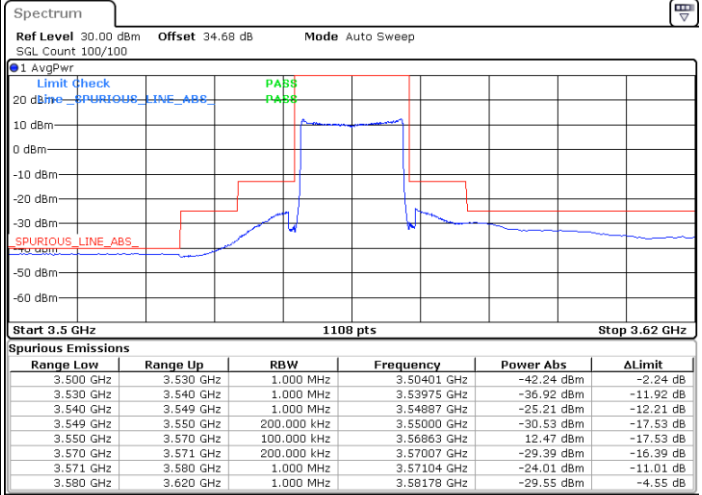

Port 3

Port 4

Date: 12.NOV.2020 04:33:25

Date: 12.NOV.2020 07:38:58

LTE Band 48 / 20MHz

256QAM / Low channel

Port 1

Port 2