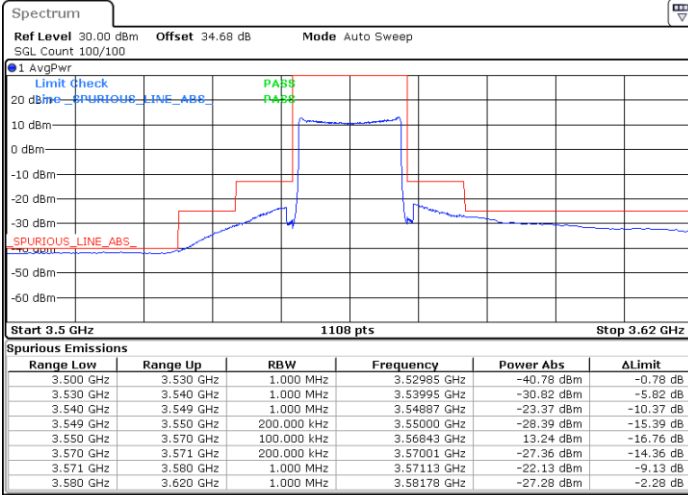

Port 3

Port 4

Date: 12.NOV.2020 04:33:25

Date: 12.NOV.2020 07:38:58

LTE Band 48 / 20MHz

256QAM / Low channel

Port 1

Port 2

Date: 11.NOV.2020 23:11:46

Date: 12.NOV.2020 00:48:41

Port 3

Port 4

Date: 12.NOV.2020 04:49:56

Date: 12.NOV.2020 08:34:55

LTE Band 48 / 20MHz

256QAM / Middle channel