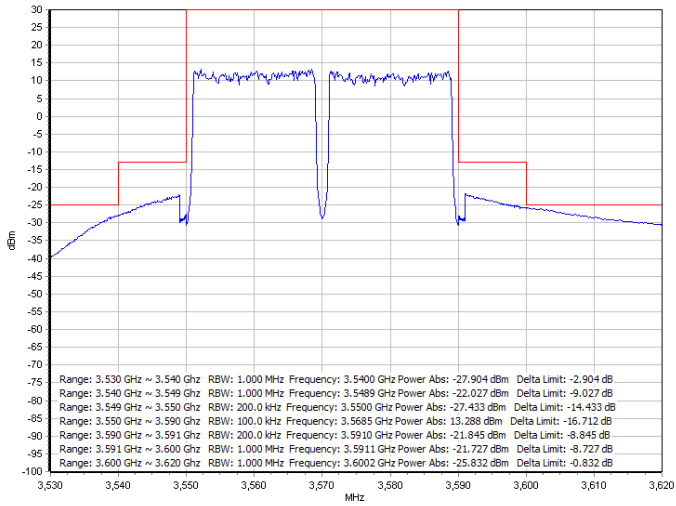

Date: 12.NOV.2020 04:57:48

Date: 12.NOV.2020 08:31:18

LTE Band 48 / 20MHz + 20MHz

QPSK / Low channel

Port 1 + Port 3

Port 2 + Port 4

16QAM / Low channel

Port 1 + Port 3

Port 2 + Port 4

LTE Band 48 / 20MHz + 20MHz

64QAM / Low channel

Port 1 + Port 3

Port 2 + Port 4

256QAM / Low channel

Port 1 + Port 3

Port 2 + Port 4