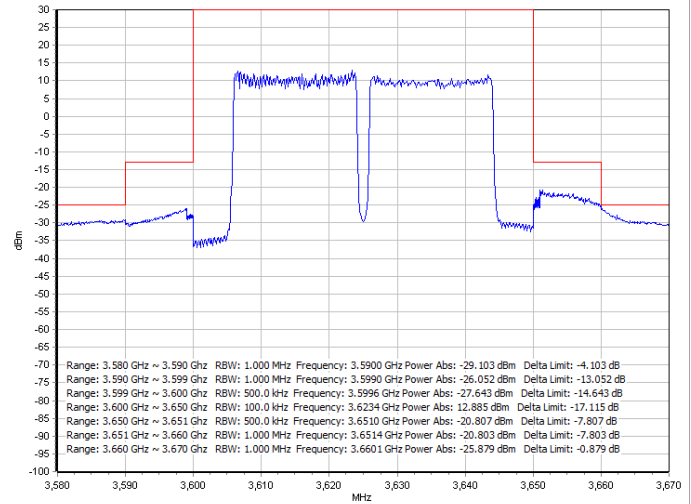

Port 2 + Port 4

LTE Band 48 / 20MHz + 20MHz

64QAM / Low channel

Port 1 + Port 3

Port 2 + Port 4

256QAM / Low channel

Port 1 + Port 3

Port 2 + Port 4

LTE Band 48 / 20MHz + 20MHz

QPSK / Middle channel

Port 1 + Port 3

Port 2 + Port 4

16QAM / Middle channel

Port 1 + Port 3

Port 2 + Port 4

LTE Band 48 / 20MHz + 20MHz

64QAM / Middle channel

Port 1 + Port 3

Port 2 + Port 4

256QAM / Middle channel

Port 1 + Port 3

Port 2 + Port 4

LTE Band 48 / 20MHz + 20MHz

QPSK / High channel

Port 1 + Port 3

Port 2 + Port 4

16QAM / High channel

Port 1 + Port 3

Port 2 + Port 4

LTE Band 48 / 20MHz + 20MHz

64QAM / High channel

Port 1 + Port 3