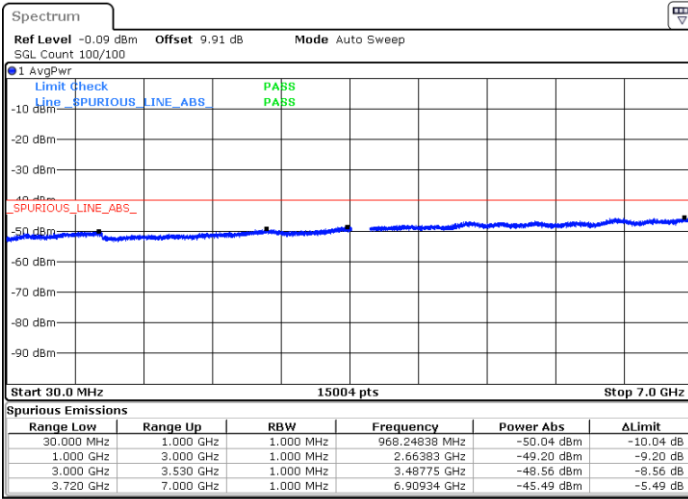

Date: 20 NOV 2020 16:27:12

LTE Band 48 / 10MHz

QPSK / Middle channel

Port 1

Date: 2 DEC 2020 12:02:20

Date: 20 NOV 2020 17:10:46

Port 2

Date: 2 DEC 2020 11:42:06

Date: 20 NOV 2020 17:53:28

LTE Band 48 / 10MHz

QPSK / Middle channel

Port 3

Date: 2 DEC 2020 11:39:39

Date: 20 NOV 2020 17:06:18

Port 4

Date: 2 DEC 2020 11:18:37

Date: 20 NOV 2020 16:30:20

LTE Band 48 / 10MHz

QPSK / High channel

Port 1

Date: 2 DEC 2020 16:46:49

Date: 20 NOV 2020 18:03:07

Port 2

Date: 2 DEC 2020 17:07:00

Date: 20 NOV 2020 18:40:42

LTE Band 48 / 10MHz

QPSK / High channel

Port 3

Date: 2 DEC 2020 17:14:45

Date: 20 NOV 2020 19:28:19

Port 4

Date: 2 DEC 2020 17:41:00