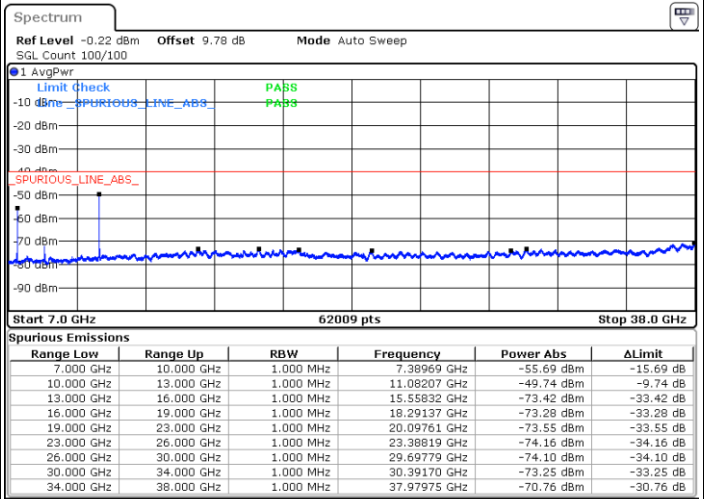

Date: 20 NOV 2020 17:50:37

LTE Band 48 / 10MHz

16QAM / Middle channel

Port 3

Date: 2 DEC 2020 11:37:43

Date: 20 NOV 2020 17:03:57

Port 4

Date: 2 DEC 2020 11:20:50

Date: 20 NOV 2020 16:33:13

LTE Band 48 / 10MHz

16QAM / High channel

Port 1

Date: 2 DEC 2020 16:50:15

Date: 20 NOV 2020 18:06:13

Port 2

Date: 2 DEC 2020 17:04:53

Date: 20 NOV 2020 18:38:33

LTE Band 48 / 10MHz

16QAM / High channel

Port 3

Date: 2 DEC 2020 17:17:37

Date: 20 NOV 2020 19:30:42

Port 4

Date: 2 DEC 2020 17:37:41