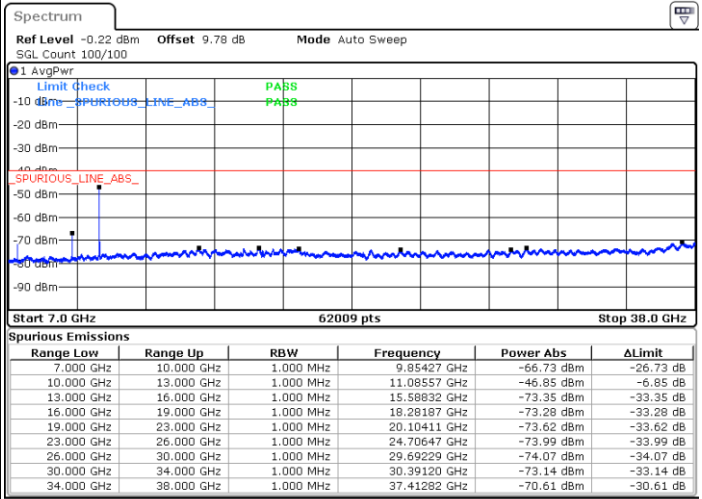

Date: 20 NOV 2020 16:33:13

LTE Band 48 / 10MHz

16QAM / High channel

Port 1

Date: 2 DEC 2020 16:50:15

Date: 20 NOV 2020 18:06:13

Port 2

Date: 2 DEC 2020 17:04:53

Date: 20 NOV 2020 18:38:33

LTE Band 48 / 10MHz

16QAM / High channel

Port 3

Date: 2 DEC 2020 17:17:37

Date: 20 NOV 2020 19:30:42

Port 4

Date: 2 DEC 2020 17:37:41

Date: 20 NOV 2020 20:08:47

LTE Band 48 / 10MHz

64QAM / Low channel

Port 1

Date: 2 DEC 2020 09:27:13

Date: 19 NOV 2020 17:36:40

Port 2

Date: 2 DEC 2020 10:11:54

Date: 19 NOV 2020 18:11:57

LTE Band 48 / 10MHz

64QAM / Low channel

Port 3

Date: 2 DEC 2020 10:26:15

Date: 20 NOV 2020 15:45:32

Port 4

Date: 2 DEC 2020 11:05:00