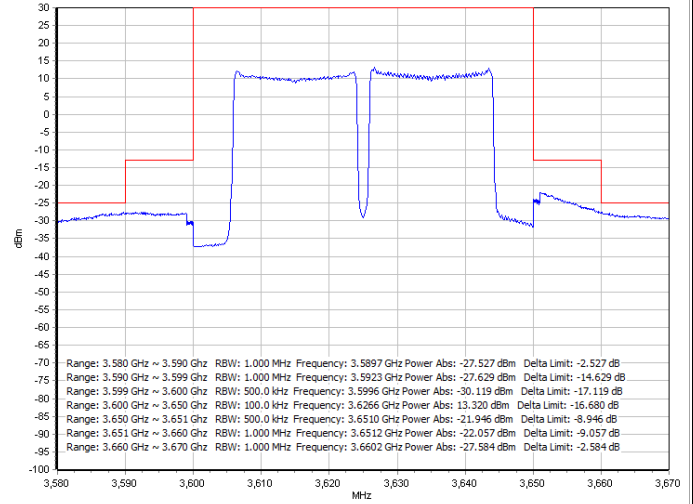

Port 2 + Port 4

LTE Band 48 / 20MHz + 20MHz

64QAM / Low channel

Port 1 + Port 3

Port 2 + Port 4

256QAM / Low channel

Port 1 + Port 3

Port 2 + Port 4

LTE Band 48 / 20MHz + 20MHz

QPSK / Middle channel

Port 1 + Port 3

Port 2 + Port 4

16QAM / Middle channel

Port 1 + Port 3

Port 2 + Port 4

LTE Band 48 / 20MHz + 20MHz

64QAM / Middle channel

Port 1 + Port 3

Port 2 + Port 4

256QAM / Middle channel

Port 1 + Port 3

Port 2 + Port 4

LTE Band 48 / 20MHz + 20MHz

QPSK / High channel

Port 1 + Port 3

Port 2 + Port 4

16QAM / High channel

Port 1 + Port 3

Port 2 + Port 4

LTE Band 48 / 20MHz + 20MHz

64QAM / High channel

Port 1 + Port 3