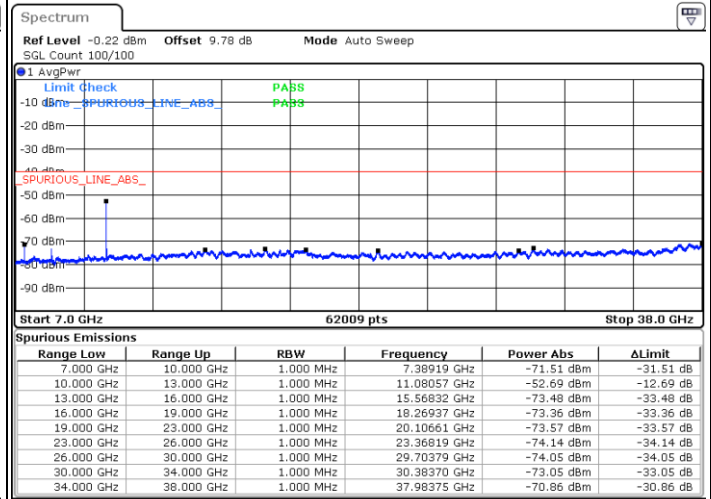

Date: 20 NOV 2020 16:30:20

LTE Band 48 / 10MHz

QPSK / High channel

Port 1

Date: 2 DEC 2020 16:46:49

Date: 20 NOV 2020 18:03:07

Port 2

Date: 2 DEC 2020 17:07:00

Date: 20 NOV 2020 18:40:42

LTE Band 48 / 10MHz

QPSK / High channel

Port 3

Date: 2 DEC 2020 17:14:45

Date: 20 NOV 2020 19:28:19

Port 4

Date: 2 DEC 2020 17:41:00

Date: 20 NOV 2020 20:11:40

LTE Band 48 / 10MHz

16QAM / Low channel

Port 1

Date: 2 DEC 2020 09:25:11

Date: 19 NOV 2020 17:33:29

Port 2

Date: 2 DEC 2020 10:14:19