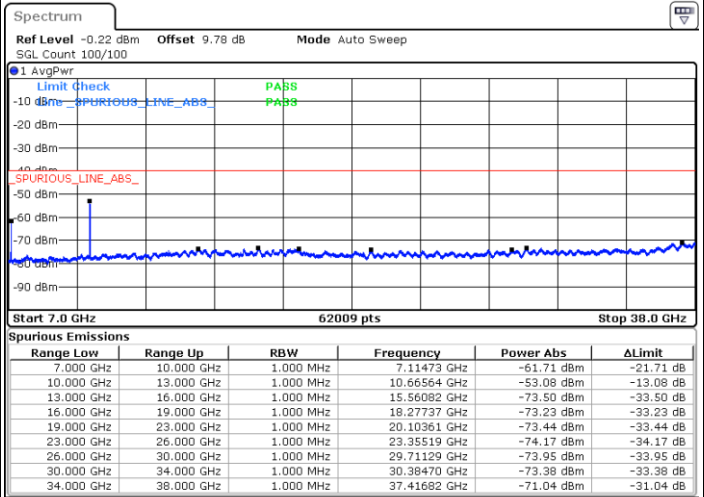

Date: 20 NOV 2020 20:11:40

LTE Band 48 / 10MHz

16QAM / Low channel

Port 1

Date: 2 DEC 2020 09:25:11

Date: 19 NOV 2020 17:33:29

Port 2

Date: 2 DEC 2020 10:14:19

Date: 19 NOV 2020 18:14:53

LTE Band 48 / 10MHz

16QAM / Low channel

Port 3

Date: 2 DEC 2020 10:24:08

Date: 20 NOV 2020 15:42:34

Port 4

Date: 2 DEC 2020 11:06:43

Date: 20 NOV 2020 16:24:37

LTE Band 48 / 10MHz

16QAM / Middle channel

Port 1

Date: 2 DEC 2020 12:00:30

Date: 20 NOV 2020 17:12:59

Port 2

Date: 2 DEC 2020 11:43:57