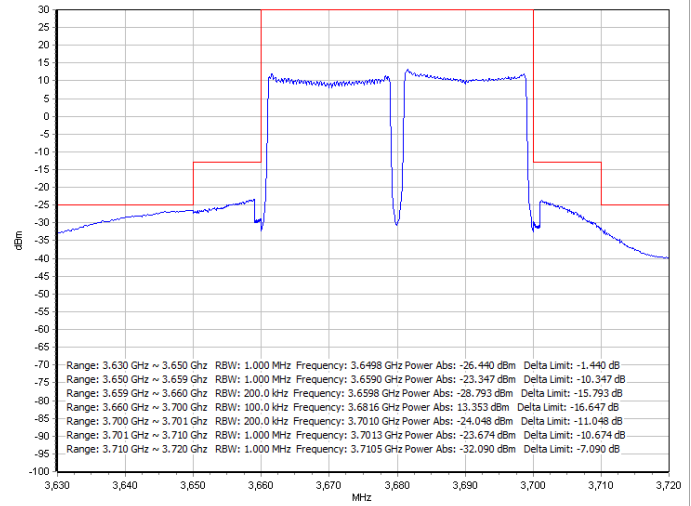

64QAM / Middle channel

Port 1 + Port 3

Port 2 + Port 4

256QAM / Middle channel

Port 1 + Port 3

Port 2 + Port 4

LTE Band 48 / 20MHz + 20MHz

QPSK / High channel

Port 1 + Port 3

Port 2 + Port 4

16QAM / High channel

Port 1 + Port 3

Port 2 + Port 4

LTE Band 48 / 20MHz + 20MHz

64QAM / High channel

Port 1 + Port 3

Port 2 + Port 4

256QAM / High channel

Port 1 + Port 3

Port 2 + Port 4

LTE Band 48 / 20MHz + 20MHz

QPSK / non-contiguous

Port 1 + Port 3

Port 2 + Port 4