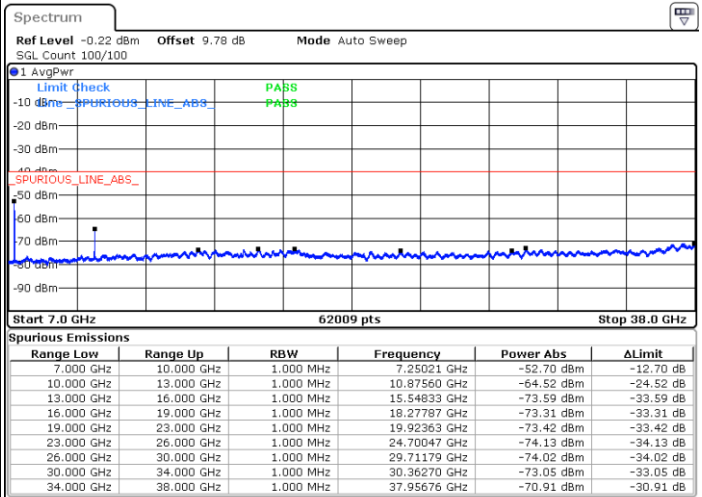

Date: 19 NOV 2020 18:14:53

LTE Band 48 / 10MHz

16QAM / Low channel

Port 3

Date: 2 DEC 2020 10:24:08

Date: 20 NOV 2020 15:42:34

Port 4

Date: 2 DEC 2020 11:06:43

Date: 20 NOV 2020 16:24:37

LTE Band 48 / 10MHz

16QAM / Middle channel

Port 1

Date: 2 DEC 2020 12:00:30

Date: 20 NOV 2020 17:12:59

Port 2

Date: 2 DEC 2020 11:43:57

Date: 20 NOV 2020 17:50:37

LTE Band 48 / 10MHz

16QAM / Middle channel

Port 3

Date: 2 DEC 2020 11:37:43

Date: 20 NOV 2020 17:03:57

Port 4

Date: 2 DEC 2020 11:20:50