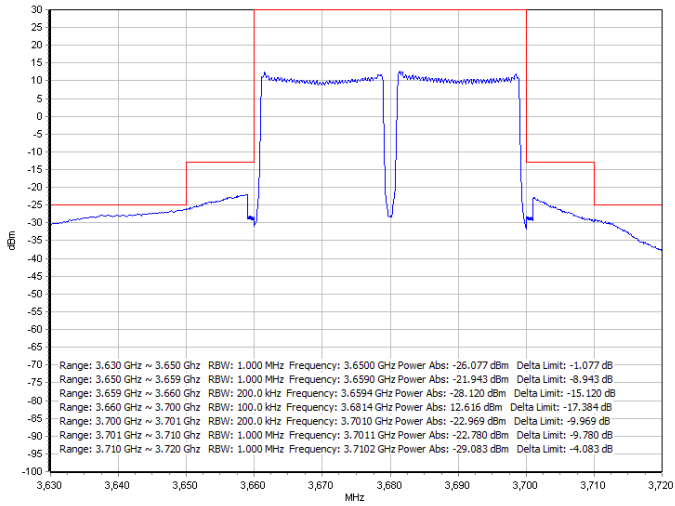

64QAM / Middle channel

Port 1 + Port 3

Port 2 + Port 4

256QAM / Middle channel

Port 1 + Port 3

Port 2 + Port 4

LTE Band 48 / 20MHz + 20MHz

QPSK / High channel

Port 1 + Port 3

Port 2 + Port 4

16QAM / High channel

Port 1 + Port 3

Port 2 + Port 4

LTE Band 48 / 20MHz + 20MHz

64QAM / High channel

Port 1 + Port 3

Port 2 + Port 4

256QAM / High channel

Port 1 + Port 3

Port 2 + Port 4

LTE Band 48 / 20MHz + 20MHz

QPSK / non-contiguous

Port 1 + Port 3

Port 2 + Port 4