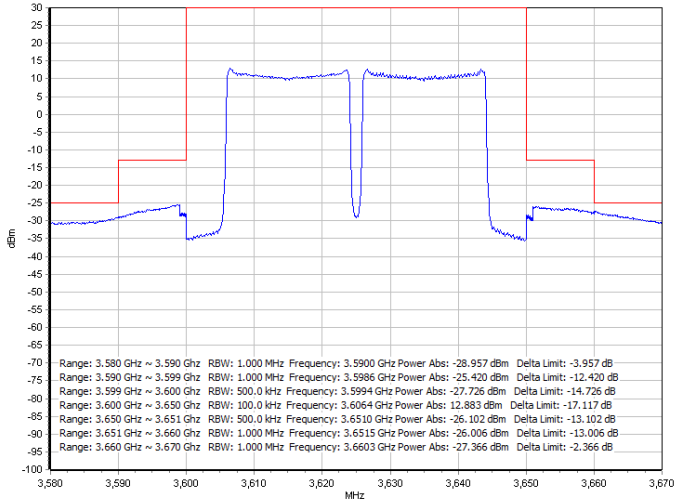

Port 2 + Port 4

LTE Band 48 / 20MHz + 20MHz

64QAM / Low channel

Port 1 + Port 3

Port 2 + Port 4

256QAM / Low channel

Port 1 + Port 3

Port 2 + Port 4

LTE Band 48 / 20MHz + 20MHz

QPSK / Middle channel

Port 1 + Port 3

Port 2 + Port 4

16QAM / Middle channel

Port 1 + Port 3

Port 2 + Port 4

LTE Band 48 / 20MHz + 20MHz

64QAM / Middle channel

Port 1 + Port 3

Port 2 + Port 4

256QAM / Middle channel

Port 1 + Port 3

Port 2 + Port 4

LTE Band 48 / 20MHz + 20MHz

QPSK / High channel

Port 1 + Port 3

Port 2 + Port 4

16QAM / High channel

Port 1 + Port 3

Port 2 + Port 4

LTE Band 48 / 20MHz + 20MHz

64QAM / High channel

Port 1 + Port 3