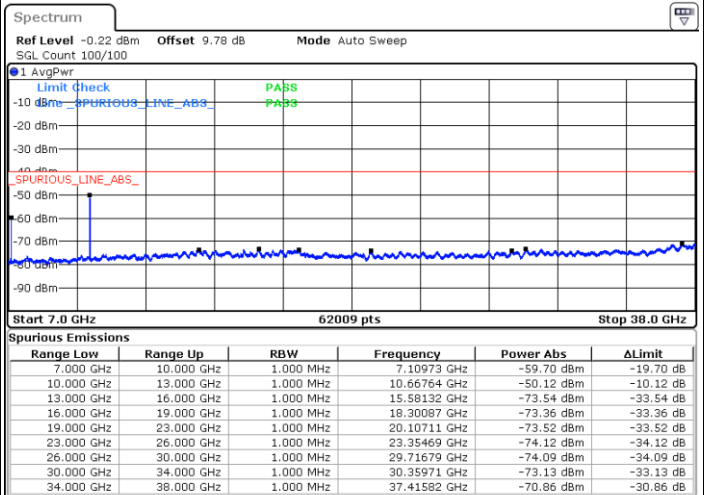

# Conducted Spurious Emission

LTE Band 48 / 10MHz

QPSK / Low channel

Port 1

Date: 2 DEC 2020 09:22:37

Date: 19 NOV 2020 17:27:16

Port 2

Date: 2 DEC 2020 10:16:19

Date: 19 NOV 2020 18:17:35

LTE Band 48 / 10MHz

QPSK / Low channel

Port 3

Date: 2 DEC 2020 10:21:58

Date: 20 NOV 2020 15:39:15

Port 4

Date: 2 DEC 2020 11:08:43