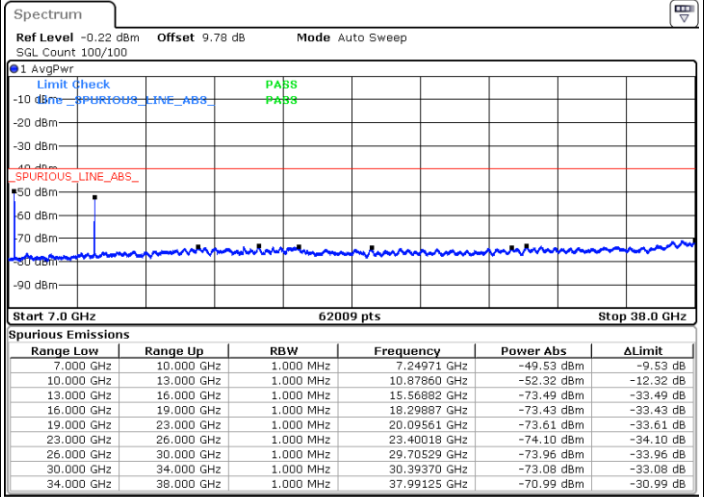

Date: 20 NOV 2020 16:24:37

LTE Band 48 / 10MHz

16QAM / Middle channel

Port 1

Date: 2 DEC 2020 12:00:30

Date: 20 NOV 2020 17:12:59

Port 2

Date: 2 DEC 2020 11:43:57

Date: 20 NOV 2020 17:50:37

LTE Band 48 / 10MHz

16QAM / Middle channel

Port 3

Date: 2 DEC 2020 11:37:43

Date: 20 NOV 2020 17:03:57

Port 4

Date: 2 DEC 2020 11:20:50

Date: 20 NOV 2020 16:33:13

LTE Band 48 / 10MHz

16QAM / High channel

Port 1

Date: 2 DEC 2020 16:50:15

Date: 20 NOV 2020 18:06:13

Port 2

Date: 2 DEC 2020 17:04:53