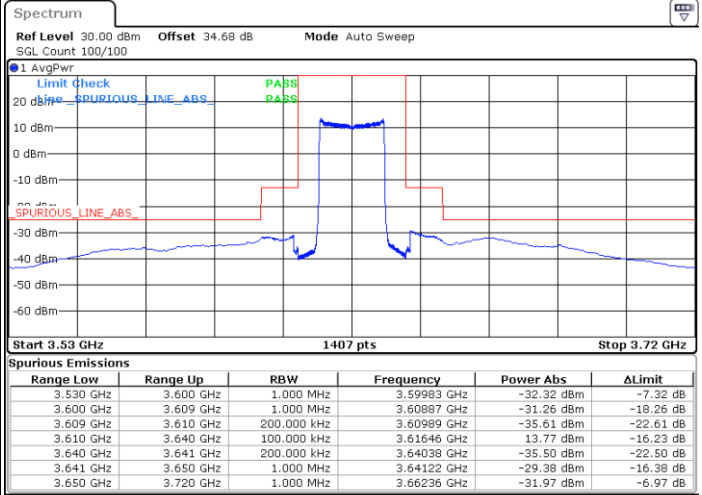

LTE Band 48 / 20MHz

64QAM / Middle channel

Port 1

Port 2

Date: 12.NOV.2020 16:52:32

Date: 12.NOV.2020 14:34:24

Port 3

Port 4