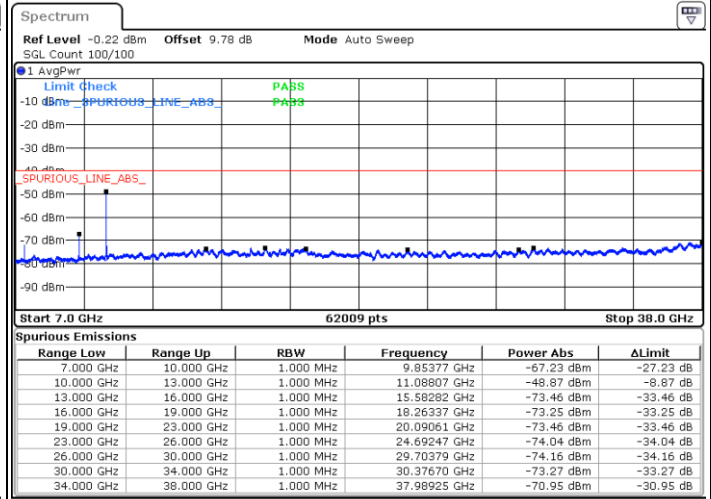

Date: 20 NOV 2020 16:30:20

LTE Band 48 / 10MHz

QPSK / High channel

Port 1

Date: 2 DEC 2020 16:46:49

Date: 20 NOV 2020 18:03:07

Port 2

Date: 2 DEC 2020 17:07:00

Date: 20 NOV 2020 18:40:42

LTE Band 48 / 10MHz

QPSK / High channel

Port 3

Date: 2 DEC 2020 17:14:45

Date: 20 NOV 2020 19:28:19

Port 4

Date: 2 DEC 2020 17:41:00

Date: 20 NOV 2020 20:11:40

LTE Band 48 / 10MHz

16QAM / Low channel

Port 1

Date: 2 DEC 2020 09:25:11

Date: 19 NOV 2020 17:33:29

Port 2

Date: 2 DEC 2020 10:14:19

Date: 19 NOV 2020 18:14:53

LTE Band 48 / 10MHz

16QAM / Low channel

Port 3

Date: 2 DEC 2020 10:24:08

Date: 20 NOV 2020 15:42:34

Port 4

Date: 2 DEC 2020 11:06:43