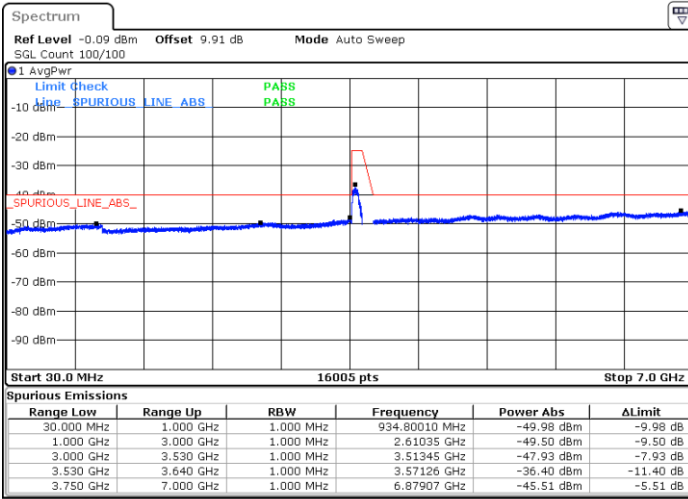

Date: 20 NOV 2020 17:53:28

LTE Band 48 / 10MHz

QPSK / Middle channel

Port 3

Date: 2 DEC 2020 11:39:39

Date: 20 NOV 2020 17:06:18

Port 4

Date: 2 DEC 2020 11:18:37

Date: 20 NOV 2020 16:30:20

LTE Band 48 / 10MHz

QPSK / High channel

Port 1

Date: 2 DEC 2020 16:46:49

Date: 20 NOV 2020 18:03:07

Port 2

Date: 2 DEC 2020 17:07:00

Date: 20 NOV 2020 18:40:42

LTE Band 48 / 10MHz

QPSK / High channel

Port 3

Date: 2 DEC 2020 17:14:45

Date: 20 NOV 2020 19:28:19

Port 4

Date: 2 DEC 2020 17:41:00