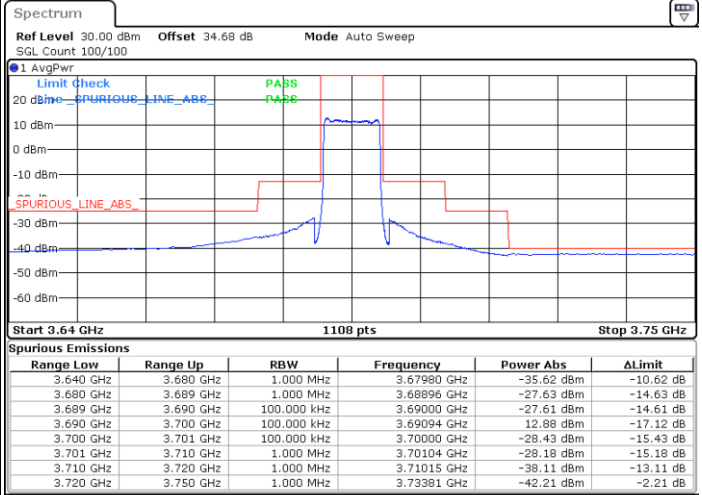

Date: 12.NOV.2020 11:58:02

Date: 12.NOV.2020 11:52:05

LTE Band 48 / 10MHz

256QAM / High channel

Port 1

Port 2

Date: 11.NOV.2020 23:00:55

Date: 12.NOV.2020 00:45:21

Port 3

Port 4

Date: 12.NOV.2020 04:45:49

Date: 12.NOV.2020 07:20:58

LTE Band 48 / 20MHz

QPSK / Low channel

Port 1

Port 2