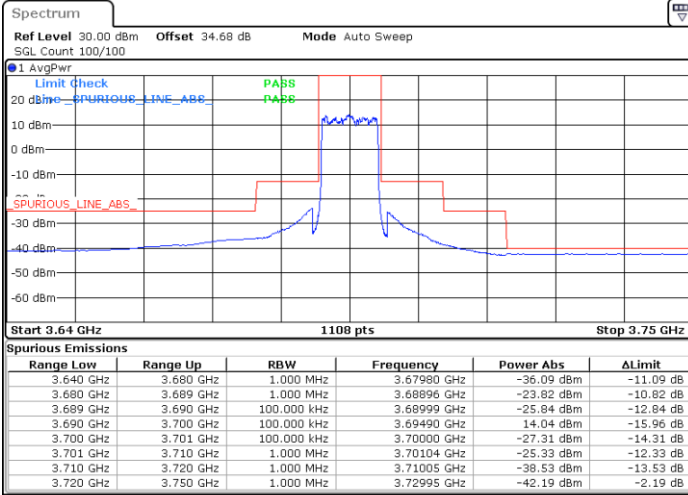

Date: 12.NOV.2020 16:16:46

Date: 12.NOV.2020 15:04:17

Port 3

Port 4

Date: 12.NOV.2020 12:05:04

Date: 12.NOV.2020 11:45:40

LTE Band 48 / 10MHz

16QAM / High channel

Port 1

Port 2

Date: 11.NOV.2020 19:40:10

Date: 11.NOV.2020 23:58:21

Port 3

Port 4

Date: 12.NOV.2020 01:29:24

Date: 12.NOV.2020 05:15:21