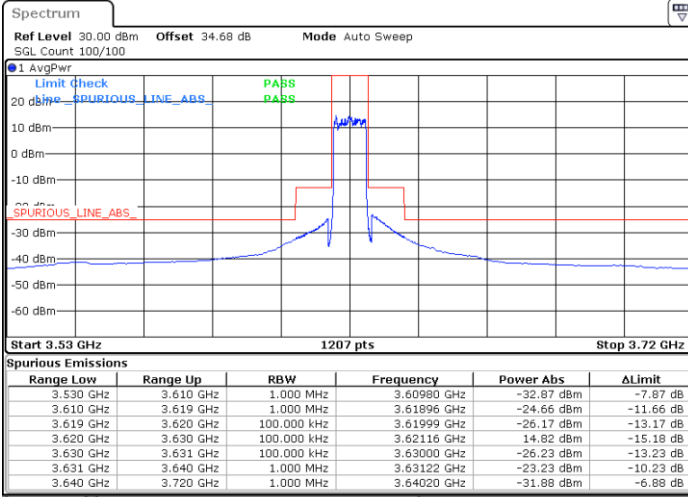

LTE Band 48 / 10MHz

QPSK / Middle channel

Port 1

Port 2

Date: 8 NOV 2020 20:56:07

Date: 8 NOV 2020 21:53:55