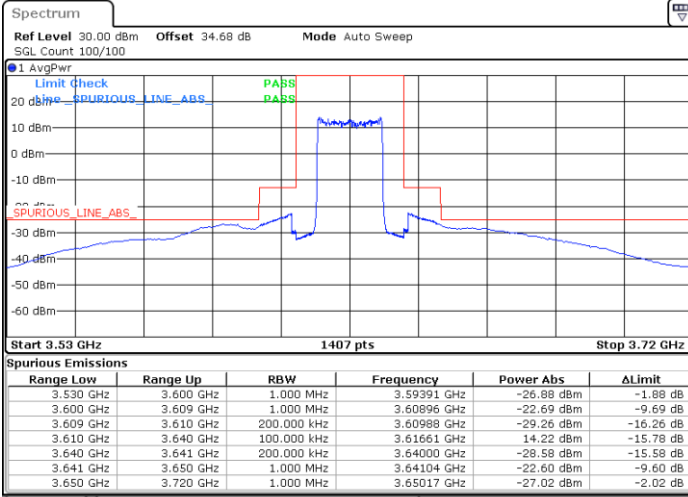

Date: 8 NOV 2020 23:16:55

Date: 9 NOV 2020 01:23:45

LTE Band 48 / 20MHz

16QAM / Low channel

Port 1

Port 2

Date: 12.NOV.2020 16:44:27

Date: 12.NOV.2020 14:29:47

Port 3

Port 4

Date: 12.NOV.2020 12:48:40

Date: 12.NOV.2020 11:27:49

LTE Band 48 / 20MHz

16QAM / Middle channel

Port 1

Port 2

Date: 12.NOV.2020 16:44:27

Date: 12.NOV.2020 14:29:47

Port 3

Port 4

Date: 12.NOV.2020 12:48:40

Date: 12.NOV.2020 11:27:49

LTE Band 48 / 20MHz

16QAM / High channel