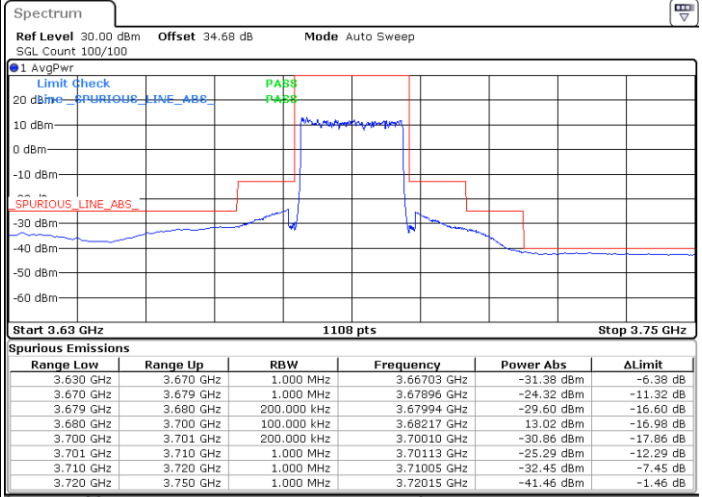

Date: 8 NOV 2020 21:26:20

Date: 8 NOV 2020 22:02:08

Port 3

Port 4

Date: 8 NOV 2020 22:44:33

Date: 9 NOV 2020 01:12:50

LTE Band 48 / 20MHz

QPSK / Middle channel

Port 1

Port 2

Date: 8 NOV 2020 21:32:43

Date: 8 NOV 2020 22:13:09

Port 3

Port 4

Date: 8 NOV 2020 22:48:51

Date: 9 NOV 2020 01:18:15

LTE Band 48 / 20MHz

QPSK / High channel

Port 1

Port 2

Date: 8 NOV 2020 21:36:23

Date: 8 NOV 2020 22:17:34

Port 3

Port 4