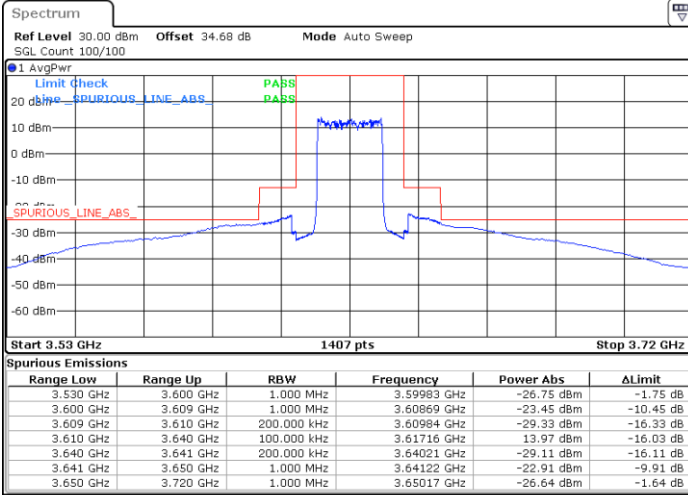

Port 3

Port 4

Date: 12.NOV.2020 04:45:49

Date: 12.NOV.2020 07:20:58

LTE Band 48 / 20MHz

QPSK / Low channel

Port 1

Port 2

Date: 8 NOV 2020 21:26:20

Date: 8 NOV 2020 22:02:08

Port 3

Port 4

Date: 8 NOV 2020 22:44:33

Date: 9 NOV 2020 01:12:50

LTE Band 48 / 20MHz

QPSK / Middle channel

Port 1

Port 2

Date: 8 NOV 2020 21:32:43

Date: 8 NOV 2020 22:13:09

Port 3

Port 4

Date: 8 NOV 2020 22:48:51

Date: 9 NOV 2020 01:18:15

LTE Band 48 / 20MHz

QPSK / High channel

Port 1

Port 2

Date: 8 NOV 2020 21:36:23

Date: 8 NOV 2020 22:17:34

Port 3

Port 4