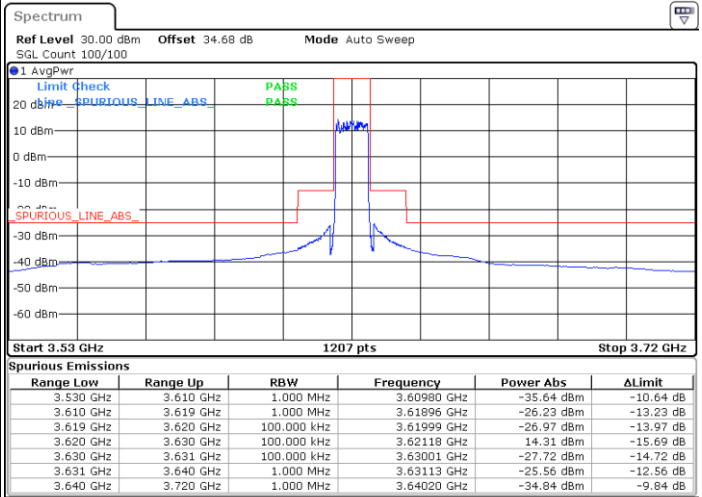

20MHz + 20MHz (Port 2 + Port 4)

Port 2

Date: 12.NOV.2020 20:34:57

Port 4

Date: 12.NOV.2020 22:40:18

Conducted Band Edge

LTE Band 48 / 10MHz

QPSK / Middle channel

Port 1

Port 2

Date: 8 NOV 2020 20:56:07

Date: 8 NOV 2020 21:53:55

Port 3

Port 4

Date: 8 NOV 2020 22:36:49

Date: 9 NOV 2020 01:02:56

LTE Band 48 / 10MHz

QPSK / High channel

Port 1

Port 2

Date: 8 NOV 2020 21:15:00

Date: 8 NOV 2020 21:57:22

Port 3

Port 4