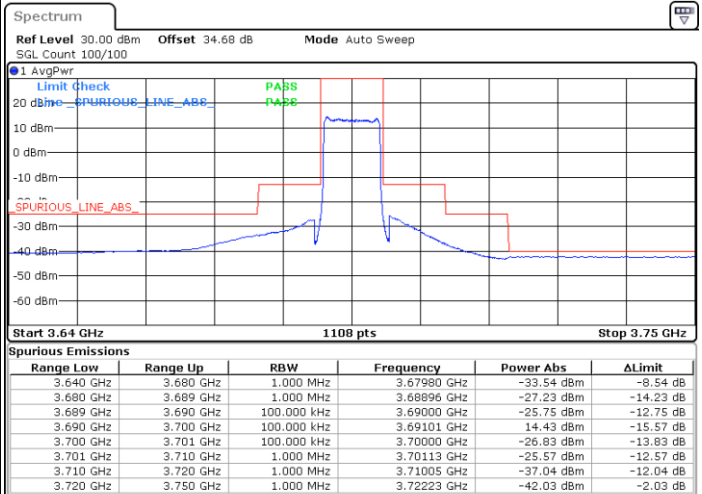

Date: 12.NOV.2020 02:46:32

Date: 12.NOV.2020 06:40:14

LTE Band 48 / 10MHz

64QAM / Middle channel

Port 1

Port 2

Date: 12.NOV.2020 16:22:51

Date: 12.NOV.2020 14:57:56

Port 3

Port 4

Date: 12.NOV.2020 12:02:23

Date: 12.NOV.2020 11:47:52

LTE Band 48 / 10MHz

64QAM / High channel

Port 1

Port 2

Date: 11.NOV.2020 20:30:13

Date: 12.NOV.2020 00:18:19

Port 3

Port 4

Date: 12.NOV.2020 03:44:49

Date: 12.NOV.2020 07:18:12

LTE Band 48 / 10MHz

256QAM / Low channel