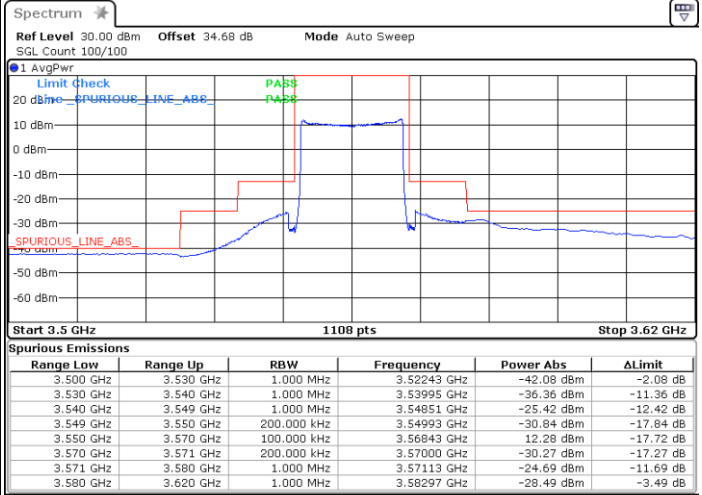

Date: 12.NOV.2020 16:44:27

Date: 12.NOV.2020 14:29:47

Port 3

Port 4

Date: 12.NOV.2020 12:48:40

Date: 12.NOV.2020 11:27:49

LTE Band 48 / 20MHz

16QAM / High channel

Port 1

Port 2

Date: 11.NOV.2020 20:08:30

Date: 12.NOV.2020 00:09:48

Port 3

Port 4

Date: 12.NOV.2020 02:14:13

Date: 12.NOV.2020 05:25:06

LTE Band 48 / 20MHz

64QAM / Low channel

Port 1

Port 2

Date: 11.NOV.2020 20:46:19

Date: 12.NOV.2020 00:23:49

Port 3

Port 4