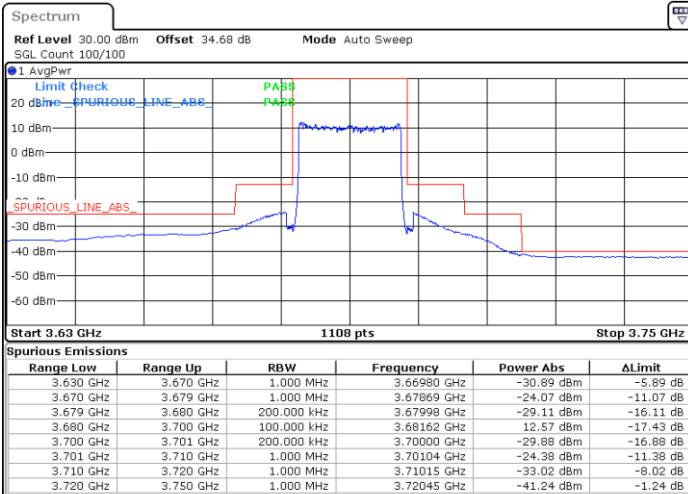

Date: 12.NOV.2020 16:44:27

Date: 12.NOV.2020 14:29:47

Port 3

Port 4

Date: 12.NOV.2020 12:48:40

Date: 12.NOV.2020 11:27:49

LTE Band 48 / 20MHz

16QAM / High channel

Port 1

Port 2

Date: 11.NOV.2020 20:08:30

Date: 12.NOV.2020 00:09:48

Port 3

Port 4

Date: 12.NOV.2020 02:14:13

Date: 12.NOV.2020 05:25:06

LTE Band 48 / 20MHz

64QAM / Low channel

Port 1

Port 2

Date: 11.NOV.2020 20:46:19

Date: 12.NOV.2020 00:23:49

Port 3

Port 4