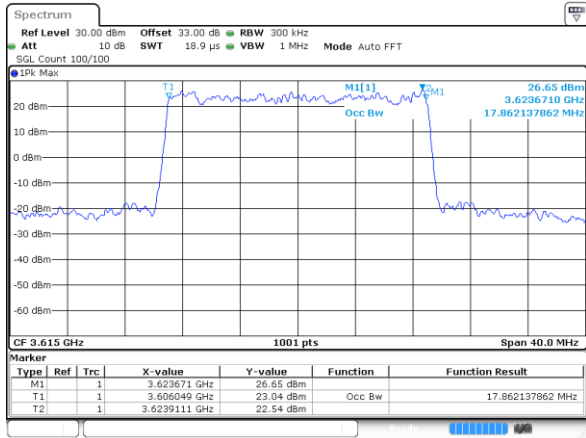

Port 4

Date: 12.NOV.2020 22:36:32

LTE Band 48 / 256QAM

20MHz + 20MHz (Port 1 + Port 3)

Port 1

Date: 12.NOV.2020 20:01:50

Port 3

Date: 12.NOV.2020 20:51:38

20MHz + 20MHz (Port 2 + Port 4)

Port 2

Date: 12.NOV.2020 20:34:57

Port 4

Date: 12.NOV.2020 22:40:18

Conducted Band Edge

LTE Band 48 / 10MHz

QPSK / Middle channel