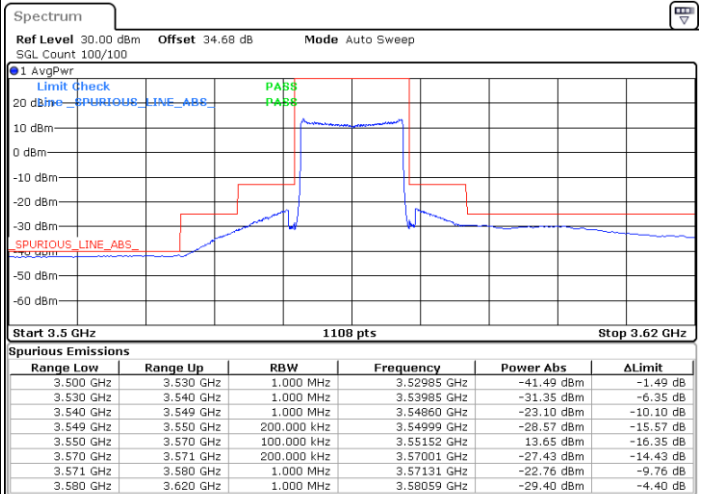

Date: 12.NOV.2020 16:44:27

Date: 12.NOV.2020 14:29:47

Port 3

Port 4

Date: 12.NOV.2020 12:48:40

Date: 12.NOV.2020 11:27:49

LTE Band 48 / 20MHz

16QAM / High channel

Port 1

Port 2

Date: 11.NOV.2020 20:08:30

Date: 12.NOV.2020 00:09:48

Port 3

Port 4

Date: 12.NOV.2020 02:14:13

Date: 12.NOV.2020 05:25:06

LTE Band 48 / 20MHz

64QAM / Low channel

Port 1

Port 2

Date: 11.NOV.2020 20:46:19

Date: 12.NOV.2020 00:23:49

Port 3

Port 4