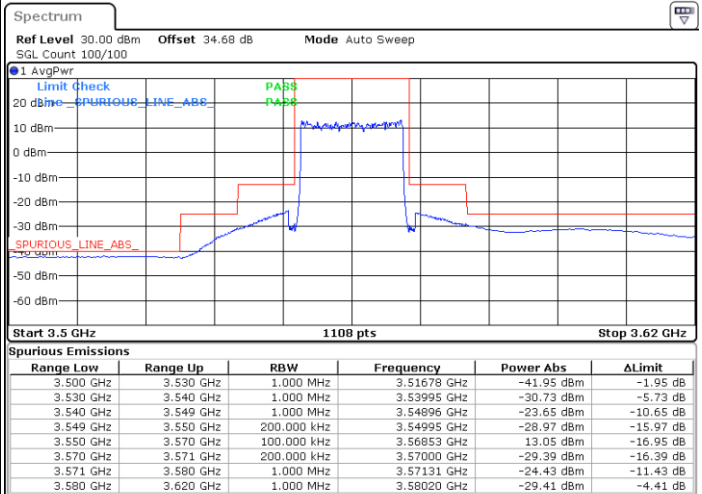

Date: 12.NOV.2020 11:58:02

Date: 12.NOV.2020 11:52:05

LTE Band 48 / 10MHz

256QAM / High channel

Port 1

Port 2

Date: 11.NOV.2020 23:00:55

Date: 12.NOV.2020 00:45:21

Port 3

Port 4

Date: 12.NOV.2020 04:45:49

Date: 12.NOV.2020 07:20:58

LTE Band 48 / 20MHz

QPSK / Low channel

Port 1

Port 2

Date: 8 NOV 2020 21:26:20

Date: 8 NOV 2020 22:02:08

Port 3

Port 4

Date: 8 NOV 2020 22:44:33

Date: 9 NOV 2020 01:12:50

LTE Band 48 / 20MHz

QPSK / Middle channel