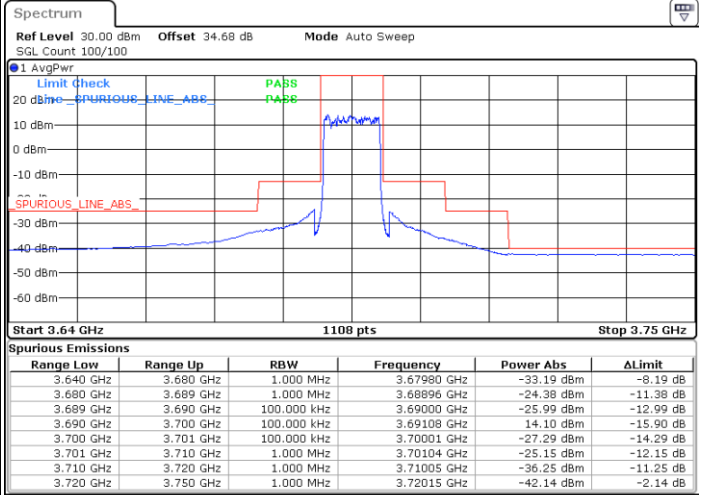

20MHz + 20MHz (Port 2 + Port 4)

Port 2

Date: 12.NOV.2020 20:34:57

Port 4

Date: 12.NOV.2020 22:40:18

Conducted Band Edge

LTE Band 48 / 10MHz

QPSK / Middle channel

Port 1

Port 2

Date: 8 NOV 2020 20:56:07

Date: 8 NOV 2020 21:53:55

Port 3

Port 4

Date: 8 NOV 2020 22:36:49

Date: 9 NOV 2020 01:02:56

LTE Band 48 / 10MHz

QPSK / High channel

Port 1

Port 2

Date: 8 NOV 2020 21:15:00

Date: 8 NOV 2020 21:57:22

Port 3

Port 4