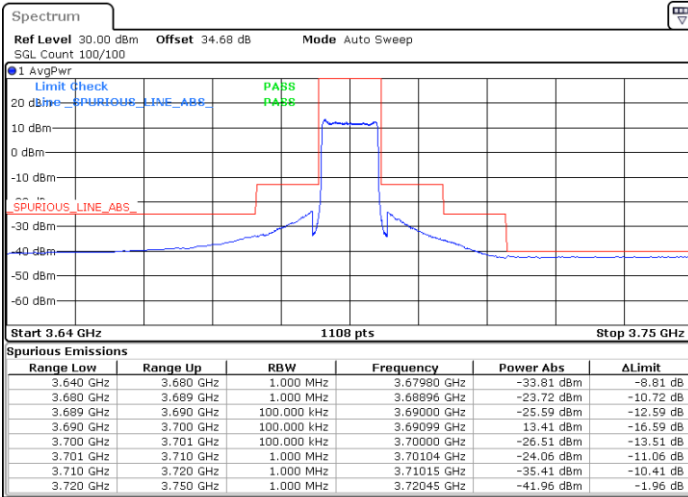

LTE Band 48 / 10MHz

256QAM / Middle channel

Port 1

Port 2

Date: 12.NOV.2020 16:25:45

Date: 12.NOV.2020 14:52:57

Port 3

Port 4

Date: 12.NOV.2020 11:58:02

Date: 12.NOV.2020 11:52:05

LTE Band 48 / 10MHz

256QAM / High channel

Port 1

Port 2

Date: 11.NOV.2020 23:00:55

Date: 12.NOV.2020 00:45:21

Port 3

Port 4

Date: 12.NOV.2020 04:45:49

Date: 12.NOV.2020 07:20:58

LTE Band 48 / 20MHz

QPSK / Low channel

Port 1

Port 2