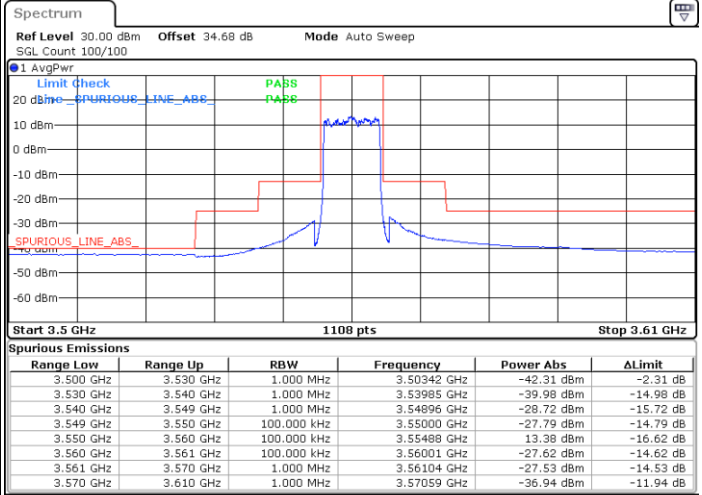

Date: 8 NOV 2020 22:40:55

Date: 9 NOV 2020 01:06:50

LTE Band 48 / 10MHz

16QAM / Low channel

Port 1

Port 2

Date: 12.NOV.2020 15:27:34

Date: 12.NOV.2020 15:12:47