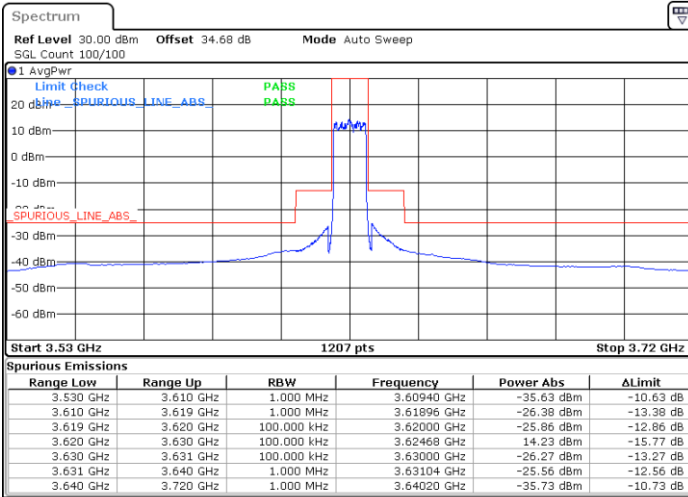

Port 3

Port 4

Date: 12.NOV.2020 01:22:17

Date: 12.NOV.2020 05:08:56

LTE Band 48 / 10MHz

16QAM / Middle channel

Port 1

Port 2

Date: 12.NOV.2020 16:16:46

Date: 12.NOV.2020 15:04:17

Port 3

Port 4

Date: 12.NOV.2020 12:05:04

Date: 12.NOV.2020 11:45:40

LTE Band 48 / 10MHz

16QAM / High channel