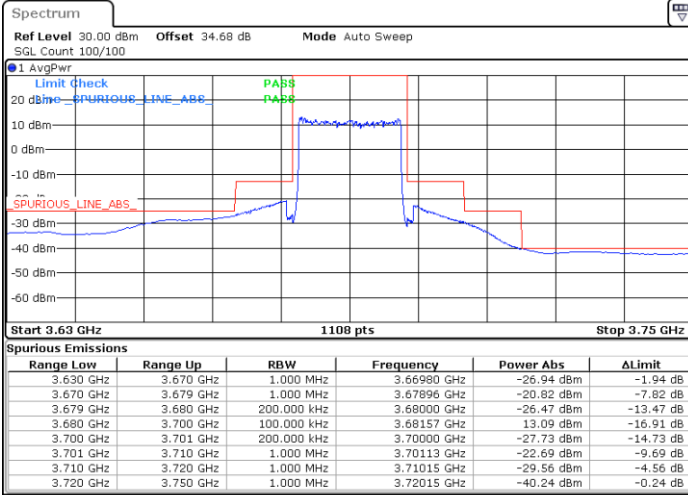

Port 3

Port 4

Date: 12.NOV.2020 12:48:40

Date: 12.NOV.2020 11:27:49

LTE Band 48 / 20MHz

16QAM / Middle channel

Port 1

Port 2

Date: 12.NOV.2020 16:44:27

Date: 12.NOV.2020 14:29:47

Port 3

Port 4

Date: 12.NOV.2020 12:48:40

Date: 12.NOV.2020 11:27:49

LTE Band 48 / 20MHz

16QAM / High channel

Port 1

Port 2

Date: 11.NOV.2020 20:08:30

Date: 12.NOV.2020 00:09:48

Port 3

Port 4

Date: 12.NOV.2020 02:14:13

Date: 12.NOV.2020 05:25:06

LTE Band 48 / 20MHz

64QAM / Low channel

Port 1

Port 2

Date: 11.NOV.2020 20:46:19

Date: 12.NOV.2020 00:23:49

Port 3

Port 4