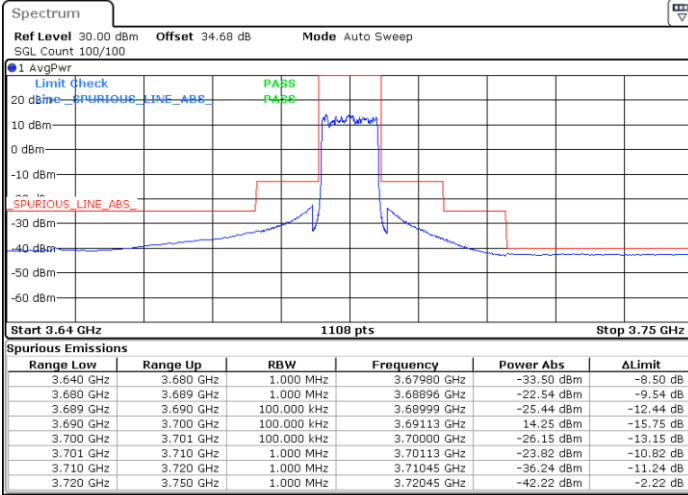

20MHz + 20MHz (Port 2 + Port 4)

Port 2

Date: 12.NOV.2020 20:34:57

Port 4

Date: 12.NOV.2020 22:40:18

Conducted Band Edge

LTE Band 48 / 10MHz

QPSK / Middle channel

Port 1

Port 2

Date: 8 NOV 2020 20:56:07

Date: 8 NOV 2020 21:53:55

Port 3

Port 4

Date: 8 NOV 2020 22:36:49

Date: 9 NOV 2020 01:02:56

LTE Band 48 / 10MHz

QPSK / High channel

Port 1

Port 2

Date: 8 NOV 2020 21:15:00

Date: 8 NOV 2020 21:57:22

Port 3

Port 4