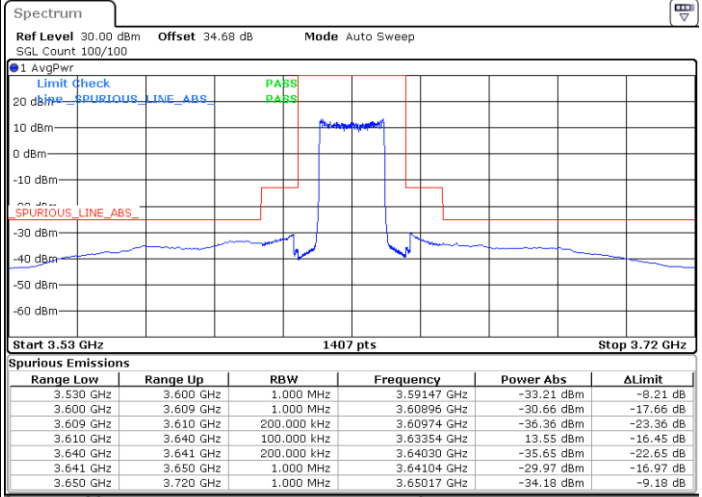

Date: 8 NOV 2020 23:16:55

Date: 9 NOV 2020 01:23:45

LTE Band 48 / 20MHz

16QAM / Low channel

Port 1

Port 2

Date: 12.NOV.2020 16:44:27

Date: 12.NOV.2020 14:29:47

Port 3

Port 4

Date: 12.NOV.2020 12:48:40

Date: 12.NOV.2020 11:27:49

LTE Band 48 / 20MHz

16QAM / Middle channel

Port 1

Port 2

Date: 12.NOV.2020 16:44:27

Date: 12.NOV.2020 14:29:47

Port 3

Port 4

Date: 12.NOV.2020 12:48:40

Date: 12.NOV.2020 11:27:49

LTE Band 48 / 20MHz

16QAM / High channel