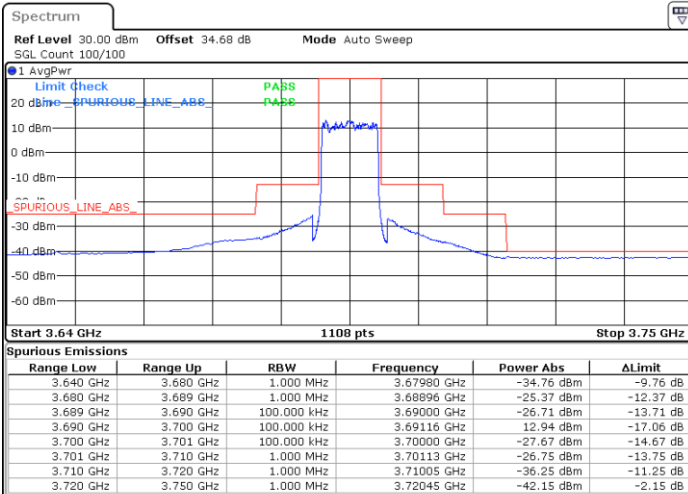

LTE Band 48 / 10MHz

QPSK / High channel

Port 1

Port 2

Date: 8 NOV 2020 21:15:00

Date: 8 NOV 2020 21:57:22

Port 3

Port 4