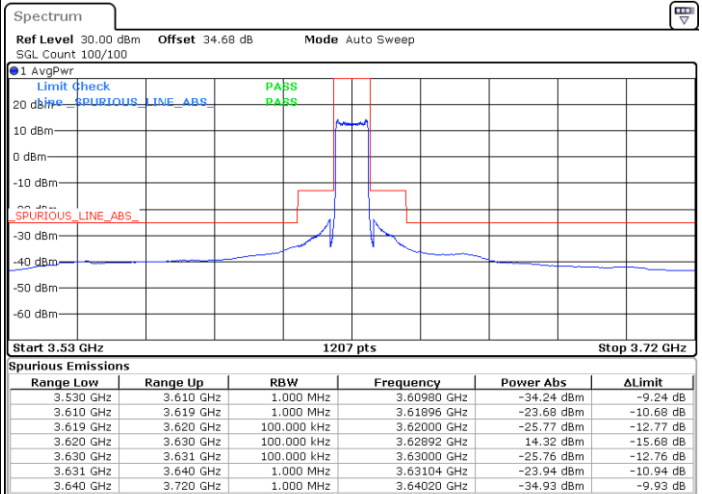

Date: 12.NOV.2020 02:46:32

Date: 12.NOV.2020 06:40:14

LTE Band 48 / 10MHz

64QAM / Middle channel

Port 1

Port 2

Date: 12.NOV.2020 16:22:51

Date: 12.NOV.2020 14:57:56

Port 3

Port 4

Date: 12.NOV.2020 12:02:23

Date: 12.NOV.2020 11:47:52

LTE Band 48 / 10MHz

64QAM / High channel

Port 1

Port 2