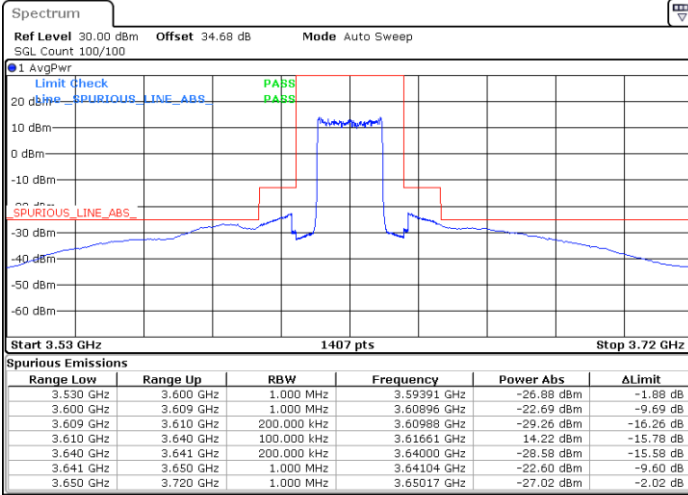

LTE Band 48 / 20MHz

QPSK / High channel

Port 1

Port 2

Date: 8 NOV 2020 21:36:23

Date: 8 NOV 2020 22:17:34

Port 3

Port 4

Date: 8 NOV 2020 23:16:55

Date: 9 NOV 2020 01:23:45

LTE Band 48 / 20MHz

16QAM / Low channel

Port 1

Port 2

Date: 12.NOV.2020 16:44:27

Date: 12.NOV.2020 14:29:47

Port 3

Port 4

Date: 12.NOV.2020 12:48:40

Date: 12.NOV.2020 11:27:49

LTE Band 48 / 20MHz

16QAM / Middle channel

Port 1

Port 2

Date: 12.NOV.2020 16:44:27

Date: 12.NOV.2020 14:29:47

Port 3

Port 4

Date: 12.NOV.2020 12:48:40

Date: 12.NOV.2020 11:27:49

LTE Band 48 / 20MHz

16QAM / High channel