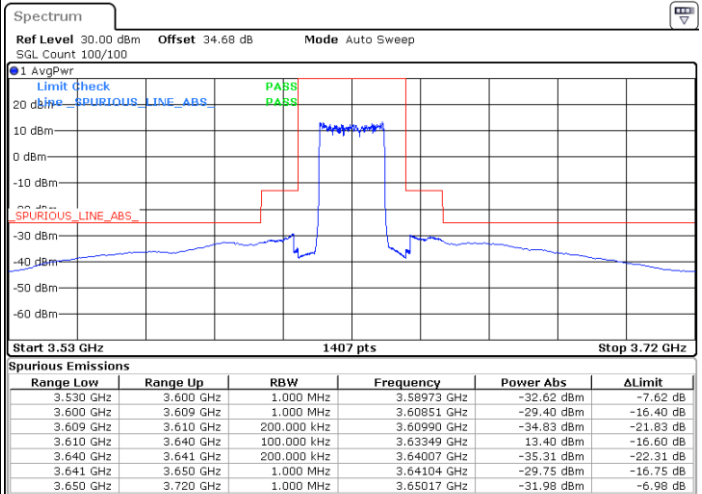

Date: 8 NOV 2020 21:26:20

Date: 8 NOV 2020 22:02:08

Port 3

Port 4

Date: 8 NOV 2020 22:44:33

Date: 9 NOV 2020 01:12:50

LTE Band 48 / 20MHz

QPSK / Middle channel

Port 1

Port 2

Date: 8 NOV 2020 21:32:43

Date: 8 NOV 2020 22:13:09

Port 3

Port 4

Date: 8 NOV 2020 22:48:51

Date: 9 NOV 2020 01:18:15

LTE Band 48 / 20MHz

QPSK / High channel

Port 1

Port 2

Date: 8 NOV 2020 21:36:23

Date: 8 NOV 2020 22:17:34

Port 3

Port 4