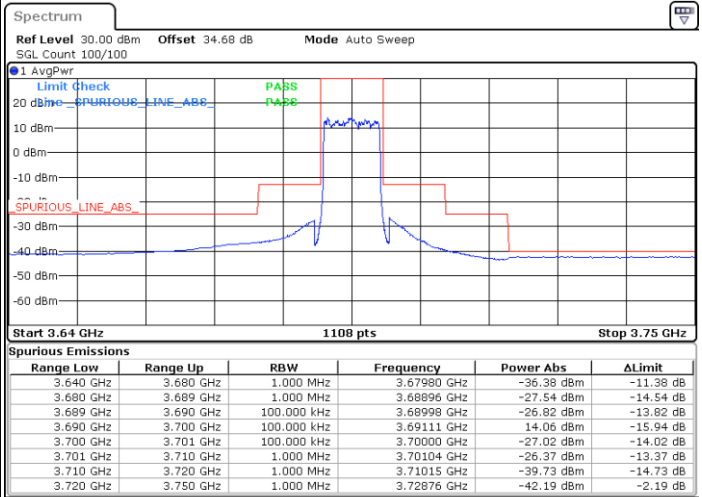

Port 1

Port 2

Date: 11.NOV.2020 19:40:10

Date: 11.NOV.2020 23:58:21

Port 3

Port 4

Date: 12.NOV.2020 01:29:24

Date: 12.NOV.2020 05:15:21

LTE Band 48 / 10MHz

64QAM / Low channel

Port 1

Port 2

Date: 11.NOV.2020 20:26:16

Date: 12.NOV.2020 00:13:08

Port 3

Port 4