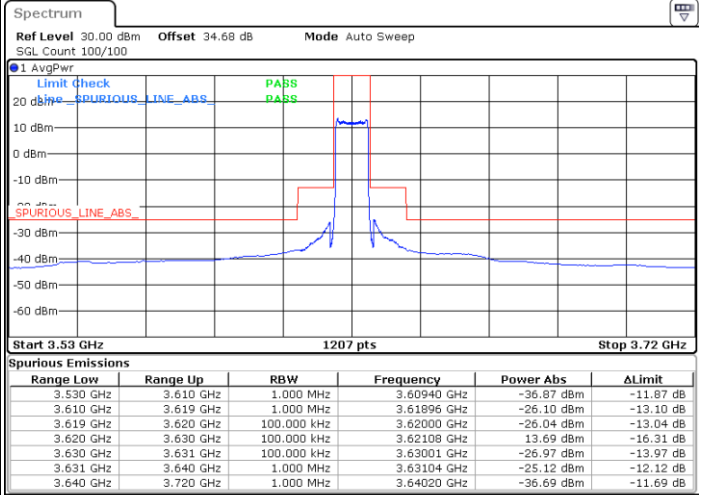

Port 1

Port 2

Date: 11.NOV.2020 22:57:08

Date: 12.NOV.2020 00:41:23

Port 3

Port 4

Date: 12.NOV.2020 04:42:23

Date: 12.NOV.2020 07:23:29

LTE Band 48 / 10MHz

256QAM / Middle channel

Port 1

Port 2

Date: 12.NOV.2020 16:25:45

Date: 12.NOV.2020 14:52:57

Port 3

Port 4