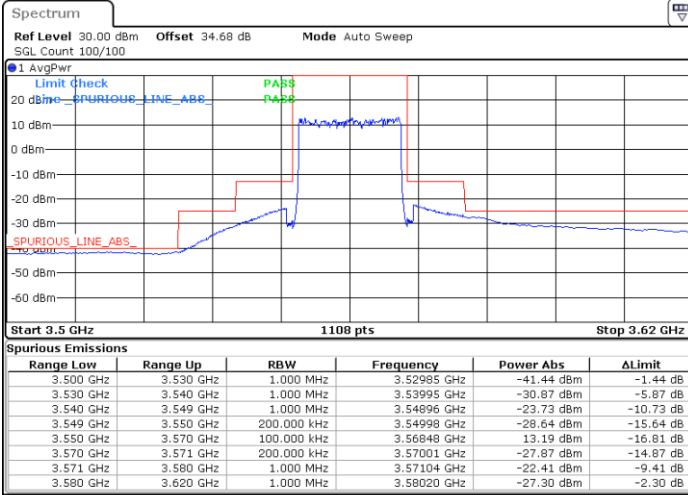

Date: 12.NOV.2020 11:58:02

Date: 12.NOV.2020 11:52:05

LTE Band 48 / 10MHz

256QAM / High channel

Port 1

Port 2

Date: 11.NOV.2020 23:00:55

Date: 12.NOV.2020 00:45:21

Port 3

Port 4

Date: 12.NOV.2020 04:45:49

Date: 12.NOV.2020 07:20:58

LTE Band 48 / 20MHz

QPSK / Low channel

Port 1

Port 2

Date: 8 NOV 2020 21:26:20

Date: 8 NOV 2020 22:02:08

Port 3

Port 4

Date: 8 NOV 2020 22:44:33

Date: 9 NOV 2020 01:12:50

LTE Band 48 / 20MHz

QPSK / Middle channel