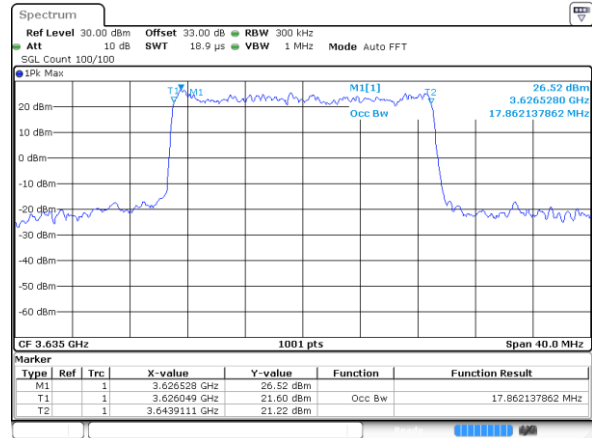

Port 4

Date: 12.NOV.2020 22:36:32

LTE Band 48 / 256QAM

20MHz + 20MHz (Port 1 + Port 3)

Port 1

Date: 12.NOV.2020 20:01:50

Port 3

Date: 12.NOV.2020 20:51:38

20MHz + 20MHz (Port 2 + Port 4)

Port 2

Date: 12.NOV.2020 20:34:57

Port 4

Date: 12.NOV.2020 22:40:18

Conducted Band Edge

LTE Band 48 / 10MHz

QPSK / Middle channel