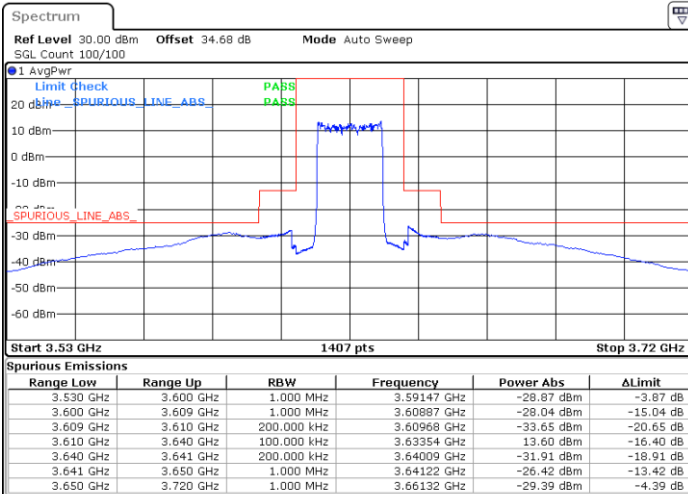

Date: 8 NOV 2020 21:26:20

Date: 8 NOV 2020 22:02:08

Port 3

Port 4

Date: 8 NOV 2020 22:44:33

Date: 9 NOV 2020 01:12:50

LTE Band 48 / 20MHz

QPSK / Middle channel

Port 1

Port 2

Date: 8 NOV 2020 21:32:43

Date: 8 NOV 2020 22:13:09

Port 3

Port 4

Date: 8 NOV 2020 22:48:51

Date: 9 NOV 2020 01:18:15

LTE Band 48 / 20MHz

QPSK / High channel

Port 1

Port 2

Date: 8 NOV 2020 21:36:23

Date: 8 NOV 2020 22:17:34

Port 3

Port 4