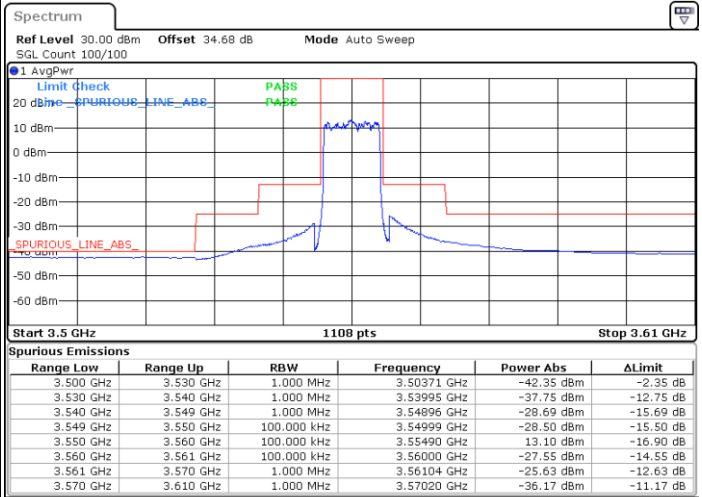

Date: 8 NOV 2020 22:40:55

Date: 9 NOV 2020 01:06:50

LTE Band 48 / 10MHz

16QAM / Low channel

Port 1

Port 2

Date: 12.NOV.2020 15:27:34

Date: 12.NOV.2020 15:12:47

Port 3

Port 4

Date: 12.NOV.2020 01:22:17

Date: 12.NOV.2020 05:08:56

LTE Band 48 / 10MHz

16QAM / Middle channel

Port 1

Port 2