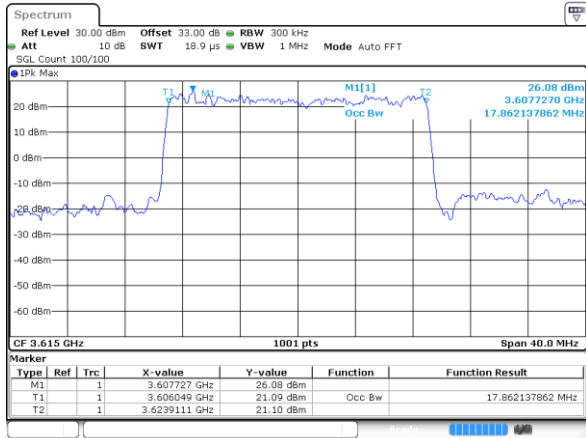

Port 4

Date: 12.NOV.2020 22:36:32

LTE Band 48 / 256QAM

20MHz + 20MHz (Port 1 + Port 3)

Port 1

Date: 12.NOV.2020 20:01:50

Port 3

Date: 12.NOV.2020 20:51:38

20MHz + 20MHz (Port 2 + Port 4)

Port 2

Date: 12.NOV.2020 20:34:57

Port 4

Date: 12.NOV.2020 22:40:18

Conducted Band Edge

LTE Band 48 / 10MHz

QPSK / Middle channel