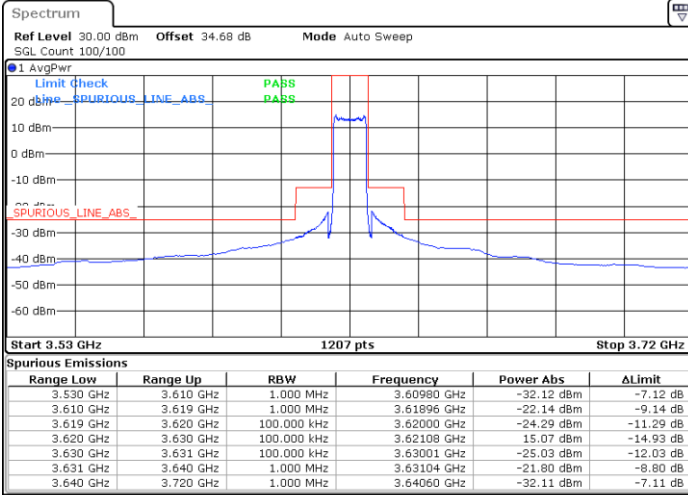

Date: 11.NOV.2020 20:30:13

Date: 12.NOV.2020 00:18:19

Port 3

Port 4

Date: 12.NOV.2020 03:44:49

Date: 12.NOV.2020 07:18:12

LTE Band 48 / 10MHz

256QAM / Low channel

Port 1

Port 2

Date: 11.NOV.2020 22:57:08

Date: 12.NOV.2020 00:41:23

Port 3

Port 4

Date: 12.NOV.2020 04:42:23

Date: 12.NOV.2020 07:23:29

LTE Band 48 / 10MHz

256QAM / Middle channel

Port 1

Port 2

Date: 12.NOV.2020 16:25:45

Date: 12.NOV.2020 14:52:57

Port 3

Port 4