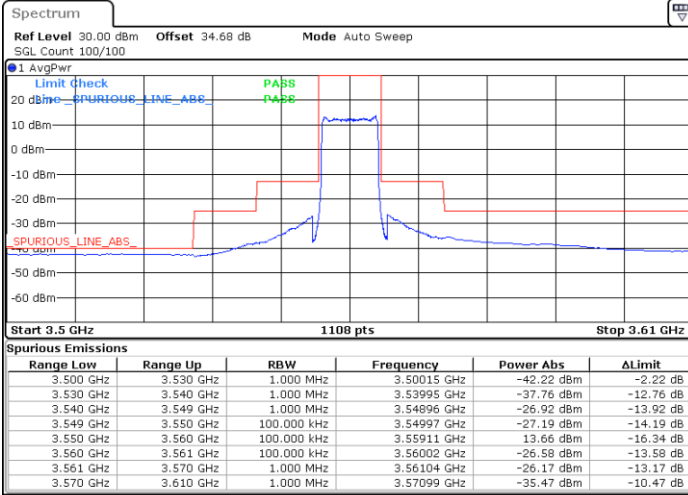

Port 3

Port 4

Date: 12.NOV.2020 12:02:23

Date: 12.NOV.2020 11:47:52

LTE Band 48 / 10MHz

64QAM / High channel

Port 1

Port 2

Date: 11.NOV.2020 20:30:13

Date: 12.NOV.2020 00:18:19

Port 3

Port 4

Date: 12.NOV.2020 03:44:49

Date: 12.NOV.2020 07:18:12

LTE Band 48 / 10MHz

256QAM / Low channel

Port 1

Port 2

Date: 11.NOV.2020 22:57:08

Date: 12.NOV.2020 00:41:23

Port 3

Port 4

Date: 12.NOV.2020 04:42:23

Date: 12.NOV.2020 07:23:29