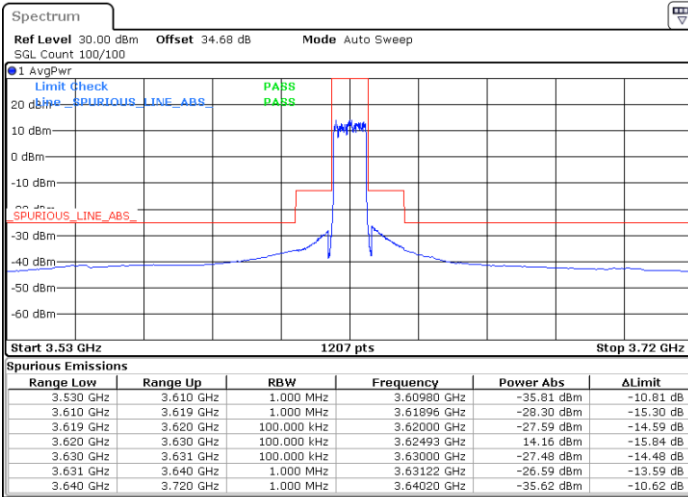

20MHz + 20MHz (Port 2 + Port 4)

Port 2

Date: 12.NOV.2020 20:34:57

Port 4

Date: 12.NOV.2020 22:40:18

Conducted Band Edge

LTE Band 48 / 10MHz

QPSK / Middle channel

Port 1

Port 2

Date: 8 NOV 2020 20:56:07

Date: 8 NOV 2020 21:53:55

Port 3

Port 4

Date: 8 NOV 2020 22:36:49

Date: 9 NOV 2020 01:02:56

LTE Band 48 / 10MHz

QPSK / High channel

Port 1

Port 2

Date: 8 NOV 2020 21:15:00

Date: 8 NOV 2020 21:57:22

Port 3

Port 4