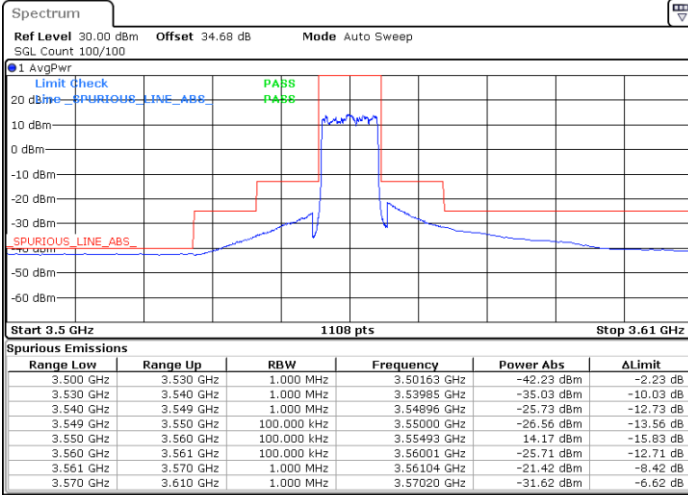

LTE Band 48 / 10MHz

QPSK / High channel

Port 1

Port 2

Date: 8 NOV 2020 21:15:00

Date: 8 NOV 2020 21:57:22

Port 3

Port 4

Date: 8 NOV 2020 22:40:55

Date: 9 NOV 2020 01:06:50

LTE Band 48 / 10MHz

16QAM / Low channel

Port 1

Port 2

Date: 12.NOV.2020 15:27:34

Date: 12.NOV.2020 15:12:47

Port 3

Port 4

Date: 12.NOV.2020 01:22:17

Date: 12.NOV.2020 05:08:56

LTE Band 48 / 10MHz

16QAM / Middle channel

Port 1

Port 2