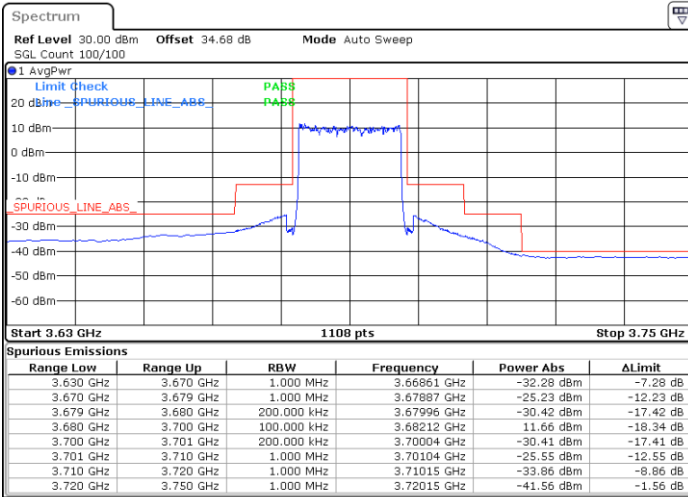

Port 1

Port 2

Date: 8 NOV 2020 21:32:43

Date: 8 NOV 2020 22:13:09

Port 3

Port 4

Date: 8 NOV 2020 22:48:51

Date: 9 NOV 2020 01:18:15

LTE Band 48 / 20MHz

QPSK / High channel

Port 1

Port 2

Date: 8 NOV 2020 21:36:23

Date: 8 NOV 2020 22:17:34

Port 3

Port 4

Date: 8 NOV 2020 23:16:55

Date: 9 NOV 2020 01:23:45

LTE Band 48 / 20MHz

16QAM / Low channel

Port 1

Port 2

Date: 12.NOV.2020 16:44:27

Date: 12.NOV.2020 14:29:47