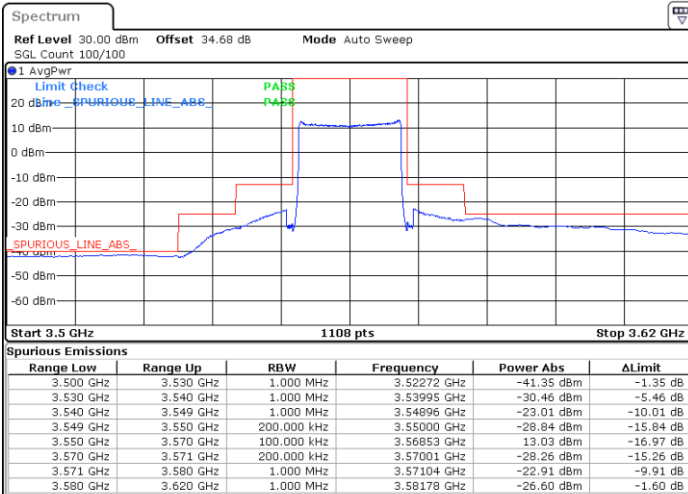

Date: 12.NOV.2020 16:44:27

Date: 12.NOV.2020 14:29:47

Port 3

Port 4

Date: 12.NOV.2020 12:48:40

Date: 12.NOV.2020 11:27:49

LTE Band 48 / 20MHz

16QAM / High channel

Port 1

Port 2

Date: 11.NOV.2020 20:08:30

Date: 12.NOV.2020 00:09:48

Port 3

Port 4

Date: 12.NOV.2020 02:14:13

Date: 12.NOV.2020 05:25:06

LTE Band 48 / 20MHz

64QAM / Low channel

Port 1

Port 2

Date: 11.NOV.2020 20:46:19

Date: 12.NOV.2020 00:23:49

Port 3

Port 4