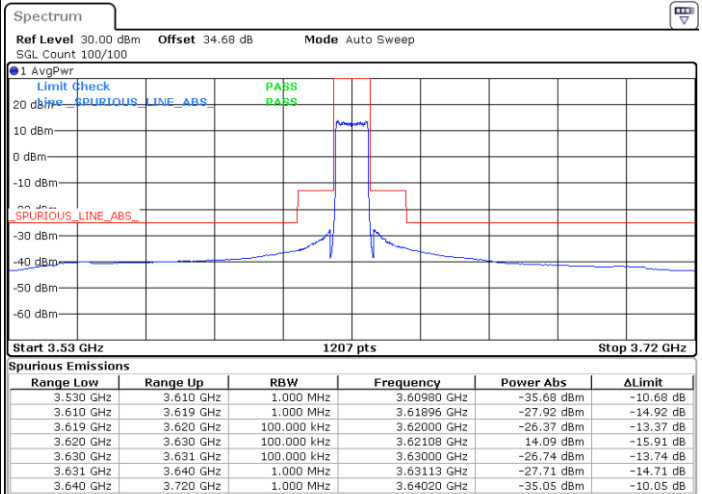

LTE Band 48 / 10MHz

256QAM / Middle channel

Port 1

Port 2

Date: 12.NOV.2020 16:25:45

Date: 12.NOV.2020 14:52:57

Port 3

Port 4

Date: 12.NOV.2020 11:58:02

Date: 12.NOV.2020 11:52:05

LTE Band 48 / 10MHz

256QAM / High channel

Port 1

Port 2

Date: 11.NOV.2020 23:00:55

Date: 12.NOV.2020 00:45:21