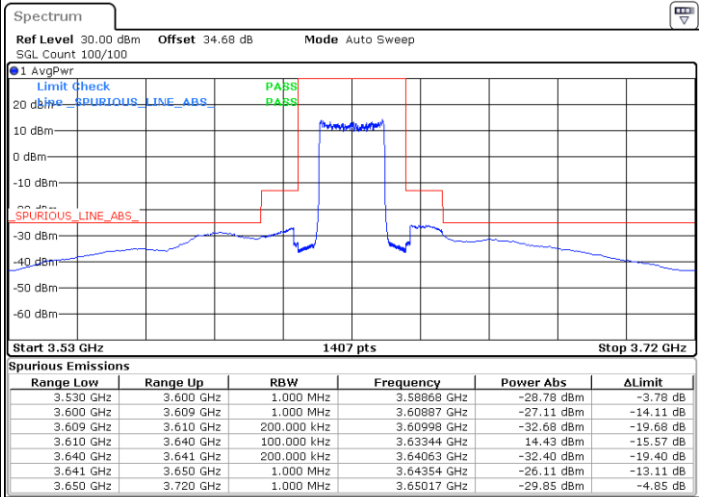

Date: 8 NOV 2020 23:16:55

Date: 9 NOV 2020 01:23:45

LTE Band 48 / 20MHz

16QAM / Low channel

Port 1

Port 2

Date: 12.NOV.2020 16:44:27

Date: 12.NOV.2020 14:29:47

Port 3

Port 4

Date: 12.NOV.2020 12:48:40

Date: 12.NOV.2020 11:27:49

LTE Band 48 / 20MHz

16QAM / Middle channel

Port 1

Port 2

Date: 12.NOV.2020 16:44:27

Date: 12.NOV.2020 14:29:47

Port 3

Port 4

Date: 12.NOV.2020 12:48:40

Date: 12.NOV.2020 11:27:49

LTE Band 48 / 20MHz

16QAM / High channel