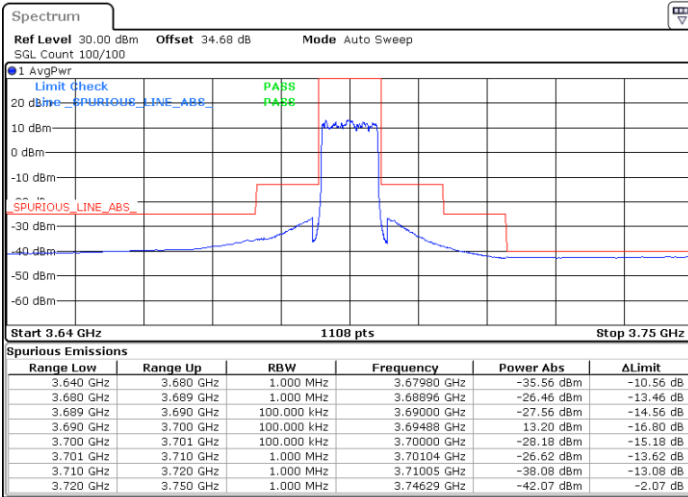

Port 1

Port 2

Date: 11.NOV.2020 19:40:10

Date: 11.NOV.2020 23:58:21

Port 3

Port 4

Date: 12.NOV.2020 01:29:24

Date: 12.NOV.2020 05:15:21

LTE Band 48 / 10MHz

64QAM / Low channel

Port 1

Port 2

Date: 11.NOV.2020 20:26:16

Date: 12.NOV.2020 00:13:08

Port 3

Port 4