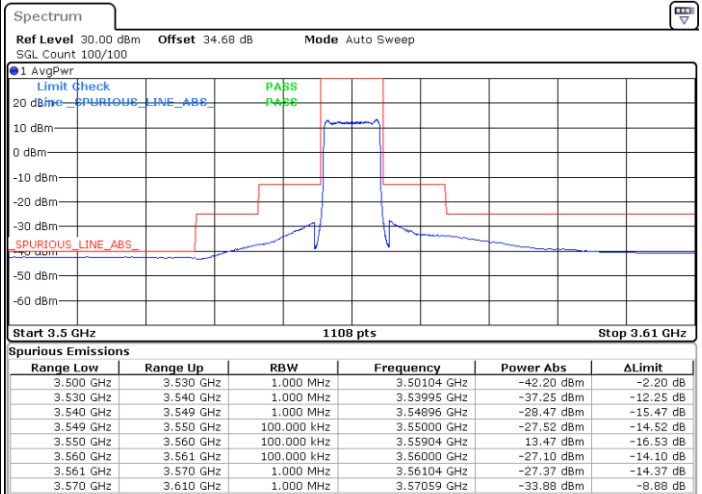

LTE Band 48 / 10MHz

64QAM / Low channel

Port 1

Port 2

Date: 11.NOV.2020 20:26:16

Date: 12.NOV.2020 00:13:08

Port 3

Port 4

Date: 12.NOV.2020 02:46:32

Date: 12.NOV.2020 06:40:14

LTE Band 48 / 10MHz

64QAM / Middle channel

Port 1

Port 2

Date: 12.NOV.2020 16:22:51

Date: 12.NOV.2020 14:57:56