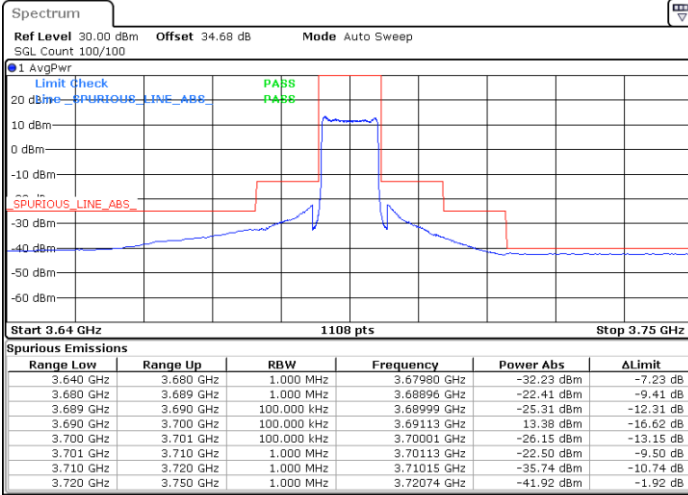

Date: 12.NOV.2020 02:46:32

Date: 12.NOV.2020 06:40:14

LTE Band 48 / 10MHz

64QAM / Middle channel

Port 1

Port 2

Date: 12.NOV.2020 16:22:51

Date: 12.NOV.2020 14:57:56

Port 3

Port 4

Date: 12.NOV.2020 12:02:23

Date: 12.NOV.2020 11:47:52

LTE Band 48 / 10MHz

64QAM / High channel

Port 1

Port 2

Date: 11.NOV.2020 20:30:13

Date: 12.NOV.2020 00:18:19

Port 3

Port 4

Date: 12.NOV.2020 03:44:49

Date: 12.NOV.2020 07:18:12

LTE Band 48 / 10MHz

256QAM / Low channel