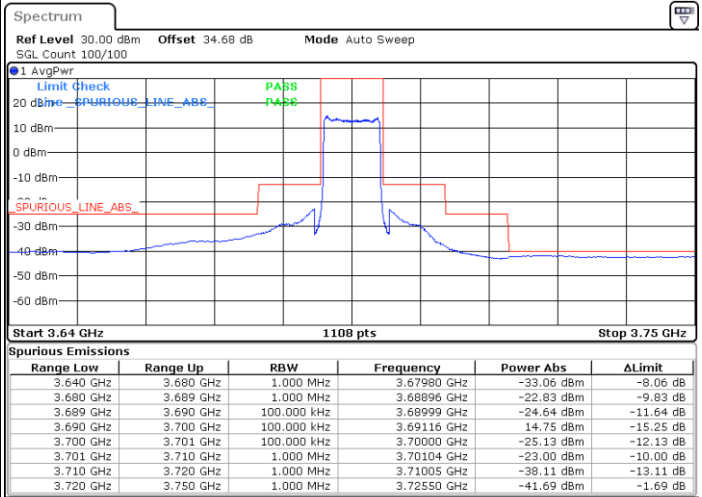

Date: 12.NOV.2020 11:58:02

Date: 12.NOV.2020 11:52:05

LTE Band 48 / 10MHz

256QAM / High channel

Port 1

Port 2

Date: 11.NOV.2020 23:00:55

Date: 12.NOV.2020 00:45:21

Port 3

Port 4

Date: 12.NOV.2020 04:45:49

Date: 12.NOV.2020 07:20:58

LTE Band 48 / 20MHz

QPSK / Low channel

Port 1

Port 2