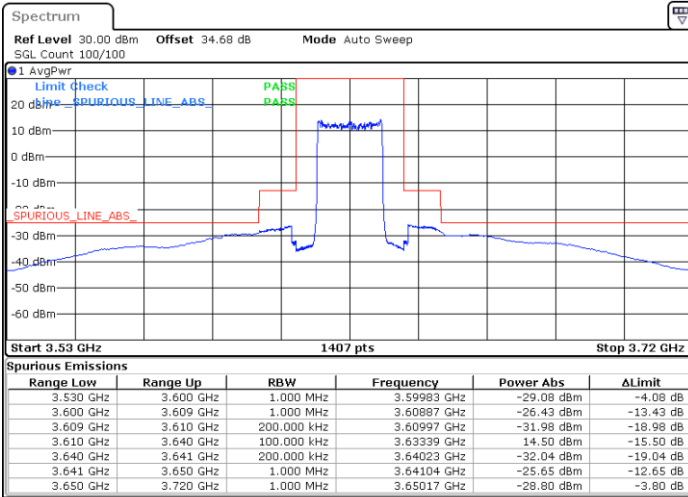

Date: 8 NOV 2020 23:16:55

Date: 9 NOV 2020 01:23:45

LTE Band 48 / 20MHz

16QAM / Low channel

Port 1

Port 2

Date: 12.NOV.2020 16:44:27

Date: 12.NOV.2020 14:29:47

Port 3

Port 4

Date: 12.NOV.2020 12:48:40

Date: 12.NOV.2020 11:27:49

LTE Band 48 / 20MHz

16QAM / Middle channel

Port 1

Port 2

Date: 12.NOV.2020 16:44:27

Date: 12.NOV.2020 14:29:47

Port 3

Port 4

Date: 12.NOV.2020 12:48:40

Date: 12.NOV.2020 11:27:49

LTE Band 48 / 20MHz

16QAM / High channel