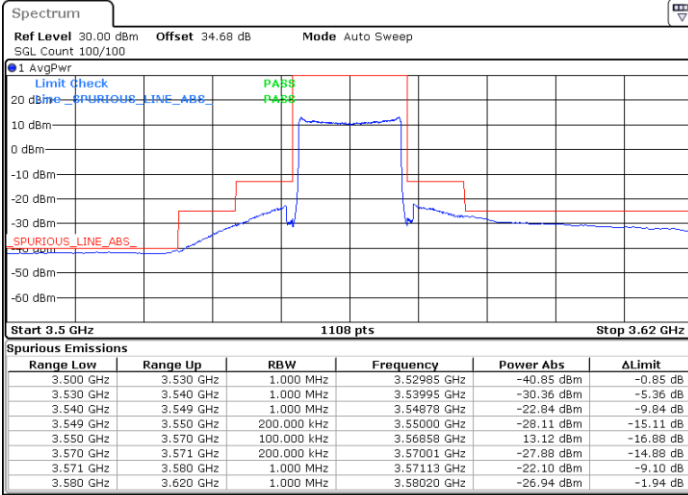

Date: 12.NOV.2020 16:44:27

Date: 12.NOV.2020 14:29:47

Port 3

Port 4

Date: 12.NOV.2020 12:48:40

Date: 12.NOV.2020 11:27:49

LTE Band 48 / 20MHz

16QAM / High channel

Port 1

Port 2

Date: 11.NOV.2020 20:08:30

Date: 12.NOV.2020 00:09:48

Port 3

Port 4

Date: 12.NOV.2020 02:14:13

Date: 12.NOV.2020 05:25:06

LTE Band 48 / 20MHz

64QAM / Low channel

Port 1

Port 2

Date: 11.NOV.2020 20:46:19

Date: 12.NOV.2020 00:23:49

Port 3

Port 4