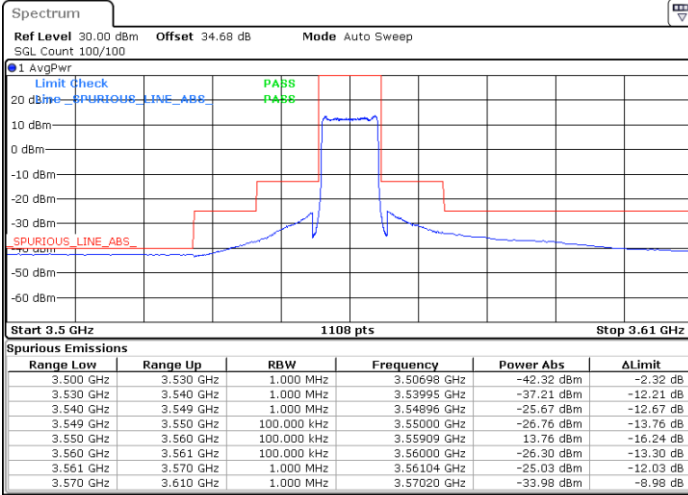

Port 1

Port 2

Date: 11.NOV.2020 19:40:10

Date: 11.NOV.2020 23:58:21

Port 3

Port 4

Date: 12.NOV.2020 01:29:24

Date: 12.NOV.2020 05:15:21

LTE Band 48 / 10MHz

64QAM / Low channel

Port 1

Port 2

Date: 11.NOV.2020 20:26:16

Date: 12.NOV.2020 00:13:08

Port 3

Port 4