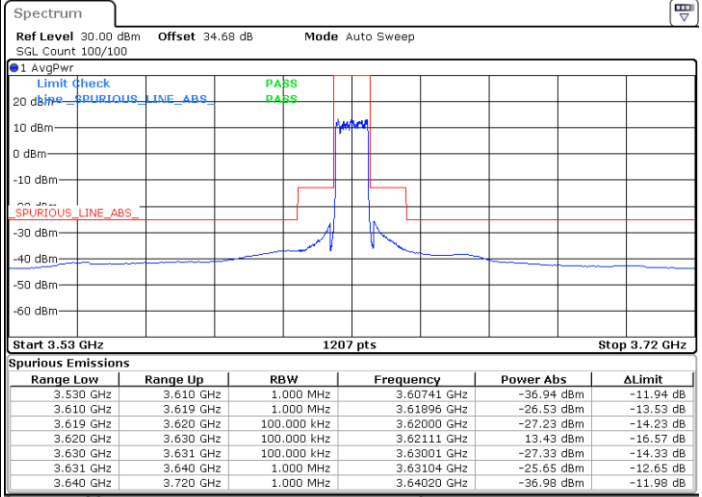

LTE Band 48 / 10MHz

QPSK / Middle channel

Port 1

Port 2

Date: 8 NOV 2020 20:56:07

Date: 8 NOV 2020 21:53:55