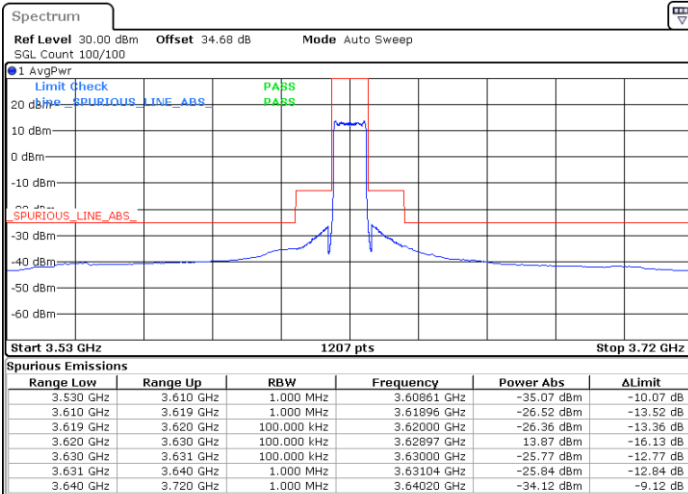

LTE Band 48 / 10MHz

256QAM / Middle channel

Port 1

Port 2

Date: 12.NOV.2020 16:25:45

Date: 12.NOV.2020 14:52:57

Port 3

Port 4

Date: 12.NOV.2020 11:58:02

Date: 12.NOV.2020 11:52:05

LTE Band 48 / 10MHz

256QAM / High channel

Port 1

Port 2

Date: 11.NOV.2020 23:00:55

Date: 12.NOV.2020 00:45:21