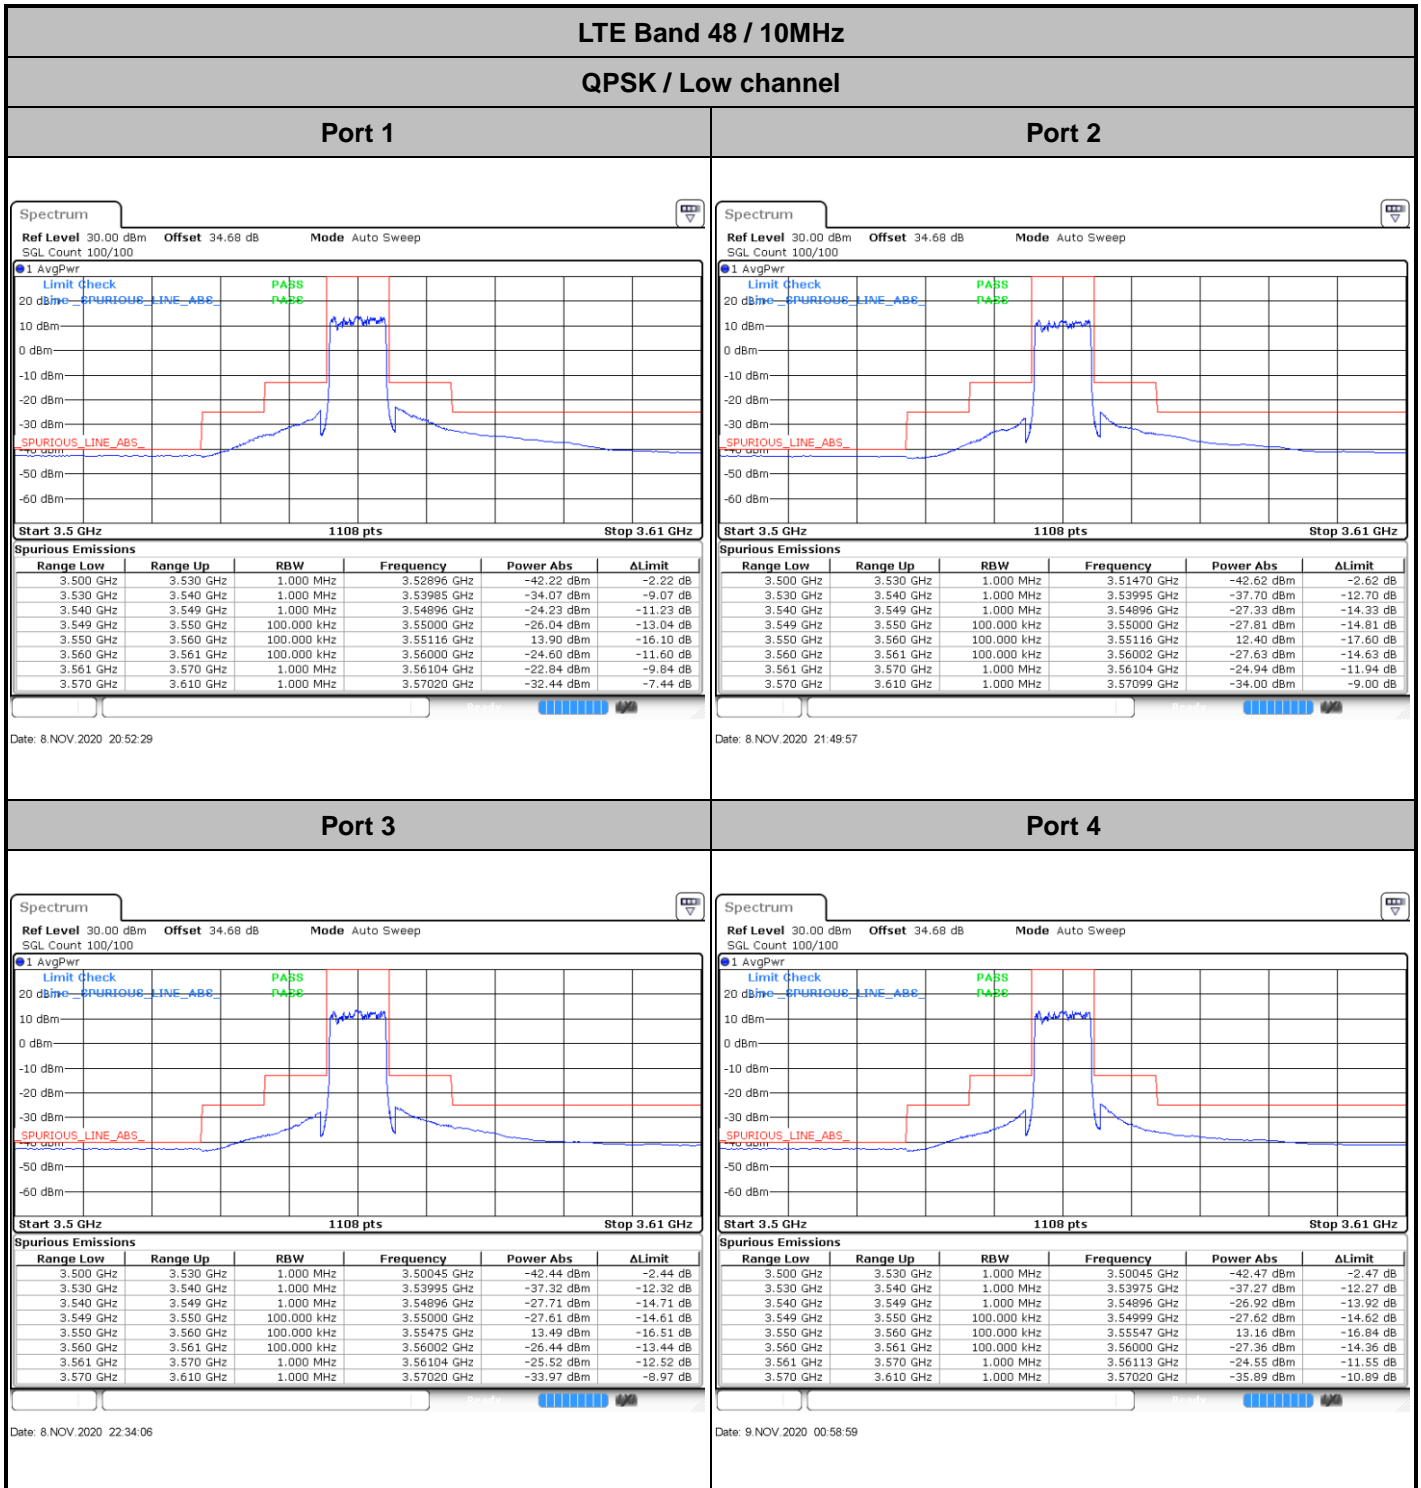

20MHz + 20MHz (Port 1 + Port 3)

Port 1

Date: 12.NOV.2020 19:58:27

Port 3

Date: 12.NOV.2020 20:47:00

20MHz + 20MHz (Port 2 + Port 4)

Port 2

Date: 12.NOV.2020 20:32:08

20MHz + 20MHz (Port 2 + Port 4)

Port 2

Date: 12.NOV.2020 20:34:57

Port 4

Date: 12.NOV.2020 22:40:18

Conducted Band Edge

LTE Band 48 / 10MHz

QPSK / Middle channel

Port 1

Port 2

Date: 8 NOV 2020 20:56:07

Date: 8 NOV 2020 21:53:55

Port 3

Port 4

Date: 8 NOV 2020 22:36:49

Date: 9 NOV 2020 01:02:56

LTE Band 48 / 10MHz

QPSK / High channel

Port 1

Port 2

Date: 8 NOV 2020 21:15:00

Date: 8 NOV 2020 21:57:22

Port 3

Port 4