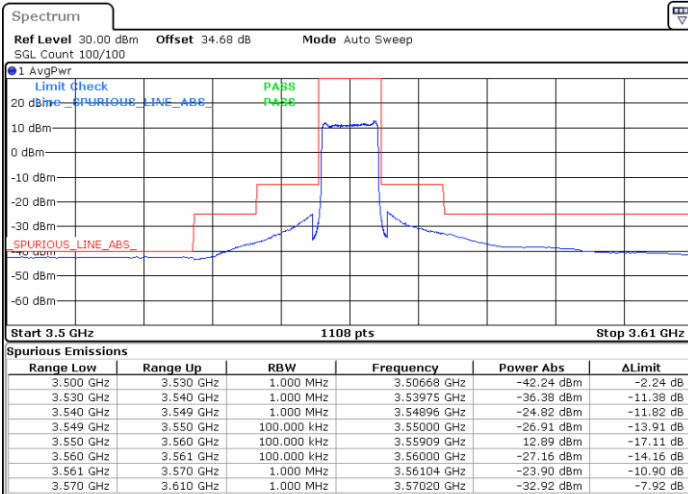

LTE Band 48 / 10MHz

64QAM / Low channel

Port 1

Port 2

Date: 11.NOV.2020 20:26:16

Date: 12.NOV.2020 00:13:08

Port 3

Port 4

Date: 12.NOV.2020 02:46:32

Date: 12.NOV.2020 06:40:14

LTE Band 48 / 10MHz

64QAM / Middle channel

Port 1

Port 2

Date: 12.NOV.2020 16:22:51

Date: 12.NOV.2020 14:57:56