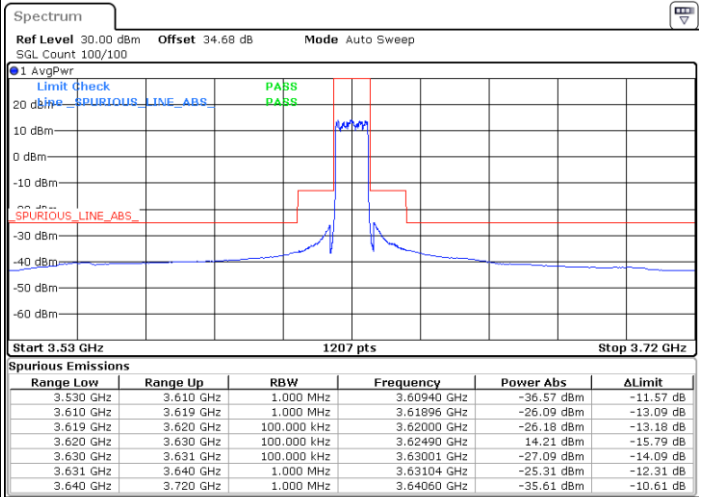

Port 3

Port 4

Date: 12.NOV.2020 01:22:17

Date: 12.NOV.2020 05:08:56

LTE Band 48 / 10MHz

16QAM / Middle channel

Port 1

Port 2

Date: 12.NOV.2020 16:16:46

Date: 12.NOV.2020 15:04:17

Port 3

Port 4

Date: 12.NOV.2020 12:05:04

Date: 12.NOV.2020 11:45:40

LTE Band 48 / 10MHz

16QAM / High channel