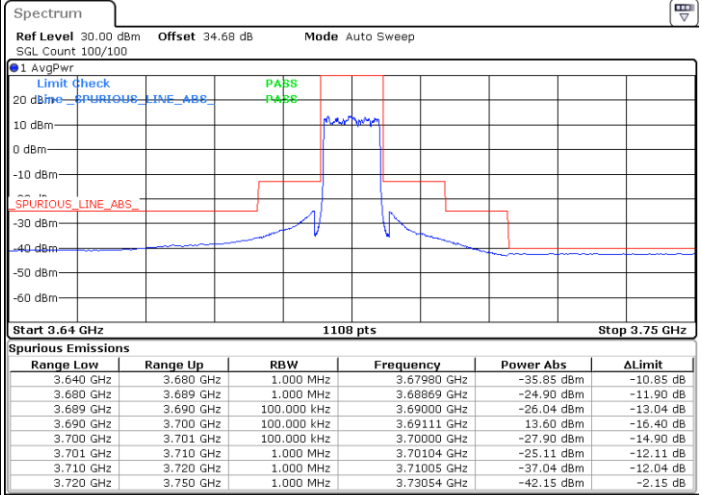

LTE Band 48 / 10MHz

16QAM / High channel

Port 1

Port 2

Date: 11.NOV.2020 19:40:10

Date: 11.NOV.2020 23:58:21