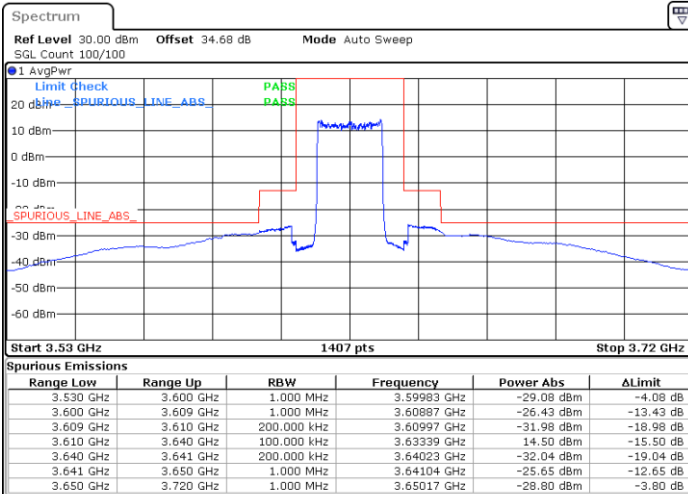

LTE Band 48 / 20MHz

QPSK / High channel

Port 1

Port 2

Date: 8 NOV 2020 21:36:23

Date: 8 NOV 2020 22:17:34

Port 3

Port 4

Date: 8 NOV 2020 23:16:55

Date: 9 NOV 2020 01:23:45

LTE Band 48 / 20MHz

16QAM / Low channel

Port 1

Port 2

Date: 12.NOV.2020 16:44:27

Date: 12.NOV.2020 14:29:47

Port 3

Port 4

Date: 12.NOV.2020 12:48:40

Date: 12.NOV.2020 11:27:49

LTE Band 48 / 20MHz

16QAM / Middle channel

Port 1

Port 2

Date: 12.NOV.2020 16:44:27

Date: 12.NOV.2020 14:29:47

Port 3

Port 4

Date: 12.NOV.2020 12:48:40

Date: 12.NOV.2020 11:27:49

LTE Band 48 / 20MHz

16QAM / High channel