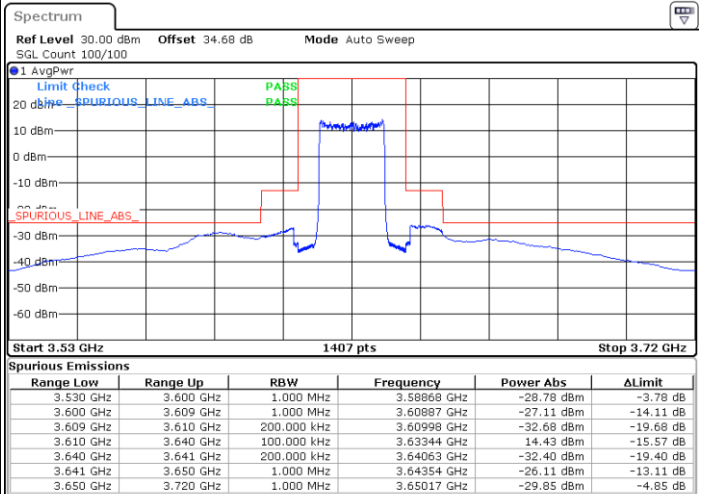

LTE Band 48 / 20MHz

QPSK / High channel

Port 1

Port 2

Date: 8 NOV 2020 21:36:23

Date: 8 NOV 2020 22:17:34

Port 3

Port 4

Date: 8 NOV 2020 23:16:55

Date: 9 NOV 2020 01:23:45

LTE Band 48 / 20MHz

16QAM / Low channel

Port 1

Port 2

Date: 12.NOV.2020 16:44:27

Date: 12.NOV.2020 14:29:47

Port 3

Port 4

Date: 12.NOV.2020 12:48:40

Date: 12.NOV.2020 11:27:49

LTE Band 48 / 20MHz

16QAM / Middle channel

Port 1

Port 2

Date: 12.NOV.2020 16:44:27

Date: 12.NOV.2020 14:29:47

Port 3

Port 4

Date: 12.NOV.2020 12:48:40

Date: 12.NOV.2020 11:27:49

LTE Band 48 / 20MHz

16QAM / High channel