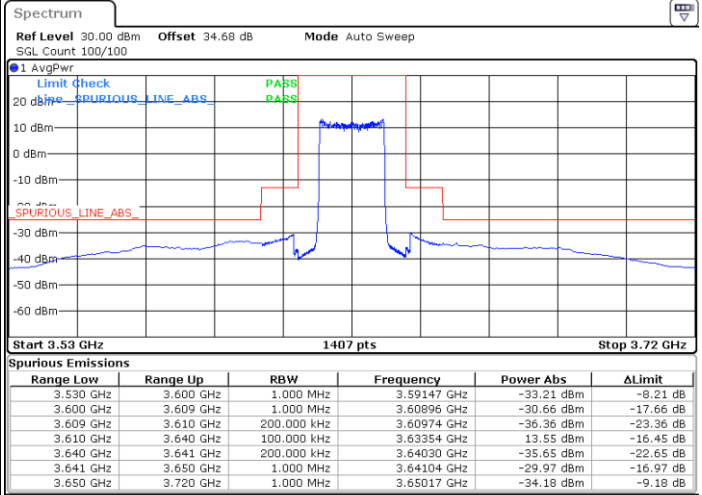

LTE Band 48 / 20MHz

QPSK / High channel

Port 1

Port 2

Date: 8 NOV 2020 21:36:23

Date: 8 NOV 2020 22:17:34

Port 3

Port 4

Date: 8 NOV 2020 23:16:55

Date: 9 NOV 2020 01:23:45

LTE Band 48 / 20MHz

16QAM / Low channel

Port 1

Port 2

Date: 12.NOV.2020 16:44:27

Date: 12.NOV.2020 14:29:47

Port 3

Port 4

Date: 12.NOV.2020 12:48:40

Date: 12.NOV.2020 11:27:49

LTE Band 48 / 20MHz

16QAM / Middle channel

Port 1

Port 2

Date: 12.NOV.2020 16:44:27

Date: 12.NOV.2020 14:29:47

Port 3

Port 4

Date: 12.NOV.2020 12:48:40

Date: 12.NOV.2020 11:27:49

LTE Band 48 / 20MHz

16QAM / High channel