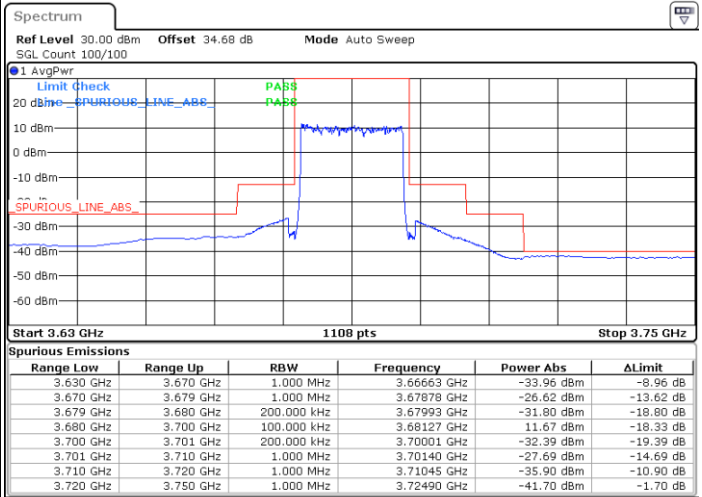

Port 1

Port 2

Date: 8 NOV 2020 21:32:43

Date: 8 NOV 2020 22:13:09

Port 3

Port 4

Date: 8 NOV 2020 22:48:51

Date: 9 NOV 2020 01:18:15

LTE Band 48 / 20MHz

QPSK / High channel

Port 1

Port 2

Date: 8 NOV 2020 21:36:23

Date: 8 NOV 2020 22:17:34

Port 3

Port 4

Date: 8 NOV 2020 23:16:55

Date: 9 NOV 2020 01:23:45

LTE Band 48 / 20MHz

16QAM / Low channel

Port 1

Port 2

Date: 12.NOV.2020 16:44:27

Date: 12.NOV.2020 14:29:47