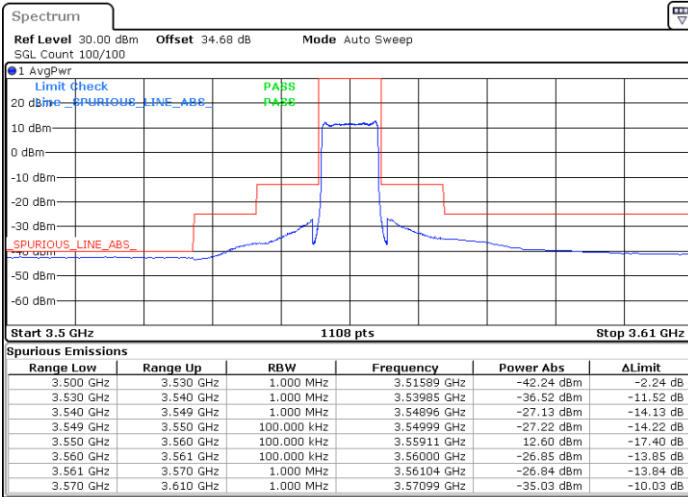

Date: 11.NOV.2020 20:30:13

Date: 12.NOV.2020 00:18:19

Port 3

Port 4

Date: 12.NOV.2020 03:44:49

Date: 12.NOV.2020 07:18:12

LTE Band 48 / 10MHz

256QAM / Low channel

Port 1

Port 2

Date: 11.NOV.2020 22:57:08

Date: 12.NOV.2020 00:41:23

Port 3

Port 4

Date: 12.NOV.2020 04:42:23

Date: 12.NOV.2020 07:23:29

LTE Band 48 / 10MHz

256QAM / Middle channel

Port 1

Port 2

Date: 12.NOV.2020 16:25:45

Date: 12.NOV.2020 14:52:57

Port 3

Port 4