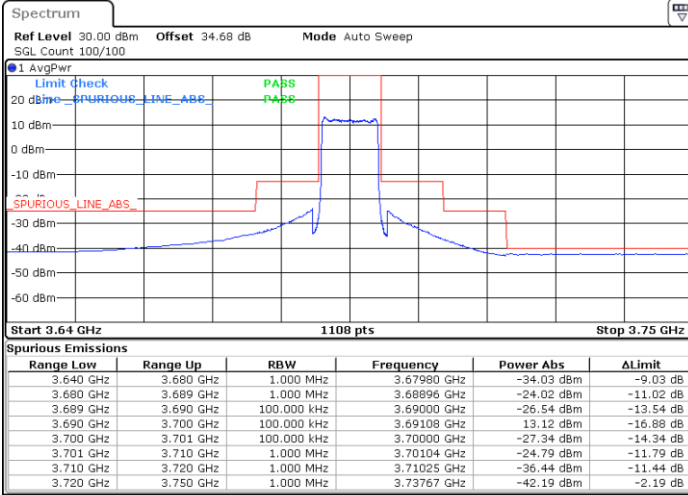

LTE Band 48 / 10MHz

256QAM / Middle channel

Port 1

Port 2

Date: 12.NOV.2020 16:25:45

Date: 12.NOV.2020 14:52:57

Port 3

Port 4

Date: 12.NOV.2020 11:58:02

Date: 12.NOV.2020 11:52:05

LTE Band 48 / 10MHz

256QAM / High channel

Port 1

Port 2

Date: 11.NOV.2020 23:00:55

Date: 12.NOV.2020 00:45:21

Port 3

Port 4

Date: 12.NOV.2020 04:45:49

Date: 12.NOV.2020 07:20:58

LTE Band 48 / 20MHz

QPSK / Low channel

Port 1

Port 2