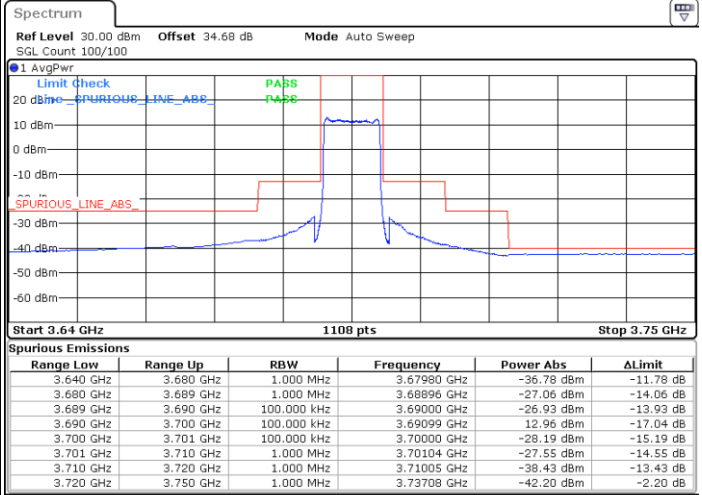

Port 3

Port 4

Date: 12.NOV.2020 12:02:23

Date: 12.NOV.2020 11:47:52

LTE Band 48 / 10MHz

64QAM / High channel

Port 1

Port 2

Date: 11.NOV.2020 20:30:13

Date: 12.NOV.2020 00:18:19

Port 3

Port 4

Date: 12.NOV.2020 03:44:49

Date: 12.NOV.2020 07:18:12

LTE Band 48 / 10MHz

256QAM / Low channel