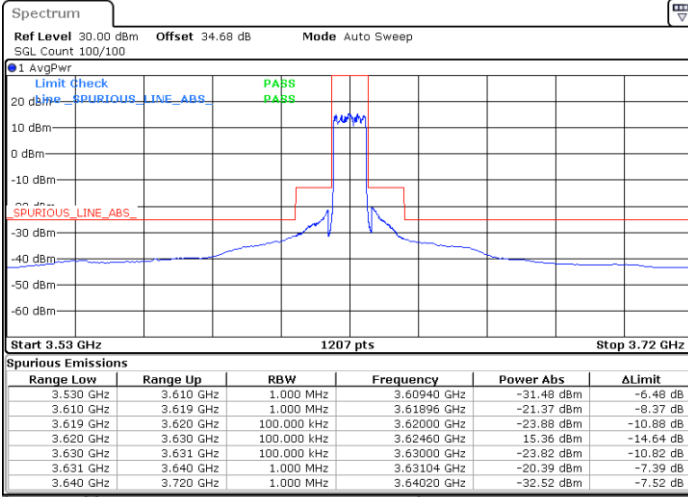

Port 3

Port 4

Date: 12.NOV.2020 01:22:17

Date: 12.NOV.2020 05:08:56

LTE Band 48 / 10MHz

16QAM / Middle channel

Port 1

Port 2

Date: 12.NOV.2020 16:16:46

Date: 12.NOV.2020 15:04:17

Port 3

Port 4

Date: 12.NOV.2020 12:05:04

Date: 12.NOV.2020 11:45:40

LTE Band 48 / 10MHz

16QAM / High channel