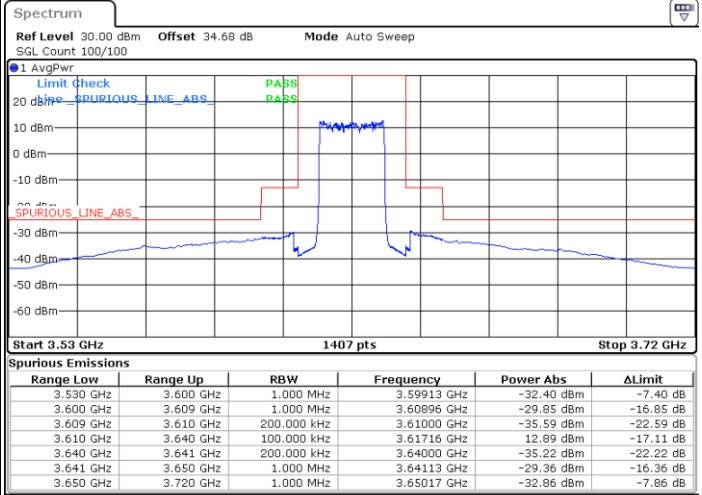

Port 3

Port 4

Date: 12.NOV.2020 04:45:49

Date: 12.NOV.2020 07:20:58

LTE Band 48 / 20MHz

QPSK / Low channel

Port 1

Port 2

Date: 8 NOV 2020 21:26:20

Date: 8 NOV 2020 22:02:08

Port 3

Port 4

Date: 8 NOV 2020 22:44:33

Date: 9 NOV 2020 01:12:50

LTE Band 48 / 20MHz

QPSK / Middle channel

Port 1

Port 2

Date: 8 NOV 2020 21:32:43

Date: 8 NOV 2020 22:13:09

Port 3

Port 4

Date: 8 NOV 2020 22:48:51

Date: 9 NOV 2020 01:18:15