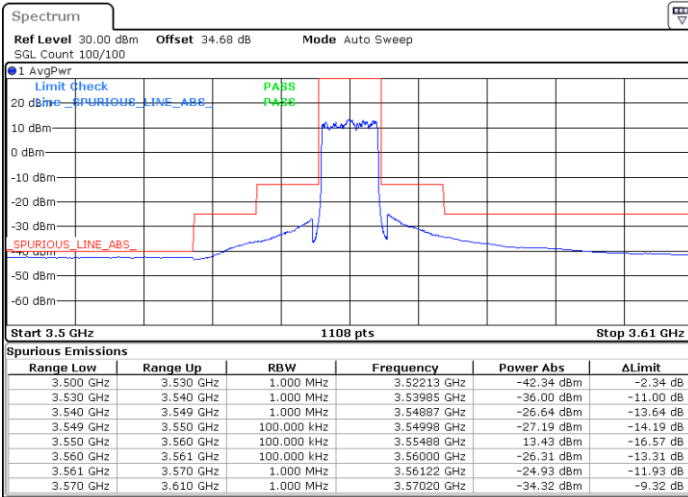

Date: 8 NOV 2020 22:40:55

Date: 9 NOV 2020 01:06:50

LTE Band 48 / 10MHz

16QAM / Low channel

Port 1

Port 2

Date: 12.NOV.2020 15:27:34

Date: 12.NOV.2020 15:12:47

Port 3

Port 4

Date: 12.NOV.2020 01:22:17

Date: 12.NOV.2020 05:08:56

LTE Band 48 / 10MHz

16QAM / Middle channel

Port 1

Port 2