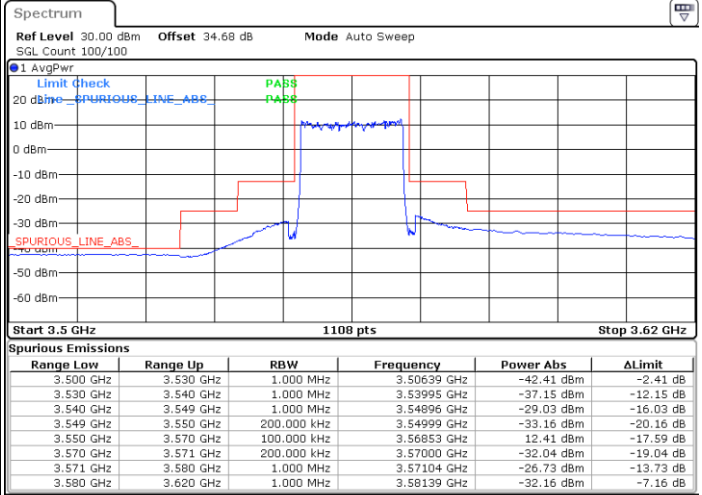

Date: 12.NOV.2020 11:58:02

Date: 12.NOV.2020 11:52:05

LTE Band 48 / 10MHz

256QAM / High channel

Port 1

Port 2

Date: 11.NOV.2020 23:00:55

Date: 12.NOV.2020 00:45:21

Port 3

Port 4

Date: 12.NOV.2020 04:45:49

Date: 12.NOV.2020 07:20:58

LTE Band 48 / 20MHz

QPSK / Low channel

Port 1

Port 2

Date: 8 NOV 2020 21:26:20

Date: 8 NOV 2020 22:02:08

Port 3

Port 4

Date: 8 NOV 2020 22:44:33

Date: 9 NOV 2020 01:12:50

LTE Band 48 / 20MHz

QPSK / Middle channel