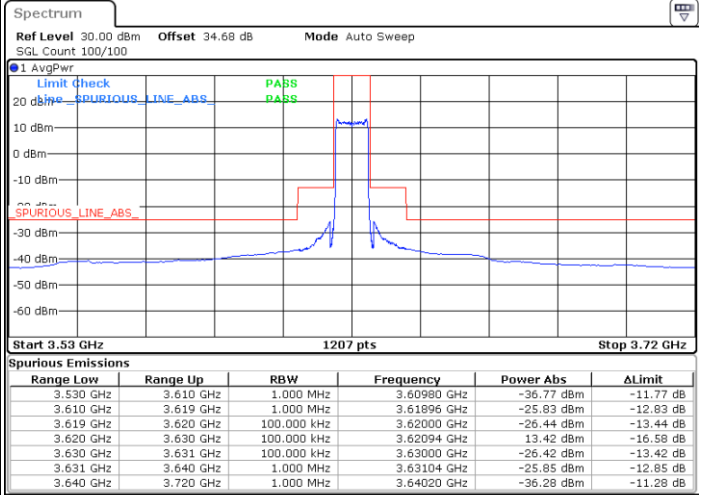

Date: 12.NOV.2020 02:46:32

Date: 12.NOV.2020 06:40:14

LTE Band 48 / 10MHz

64QAM / Middle channel

Port 1

Port 2

Date: 12.NOV.2020 16:22:51

Date: 12.NOV.2020 14:57:56

Port 3

Port 4

Date: 12.NOV.2020 12:02:23

Date: 12.NOV.2020 11:47:52

LTE Band 48 / 10MHz

64QAM / High channel

Port 1

Port 2