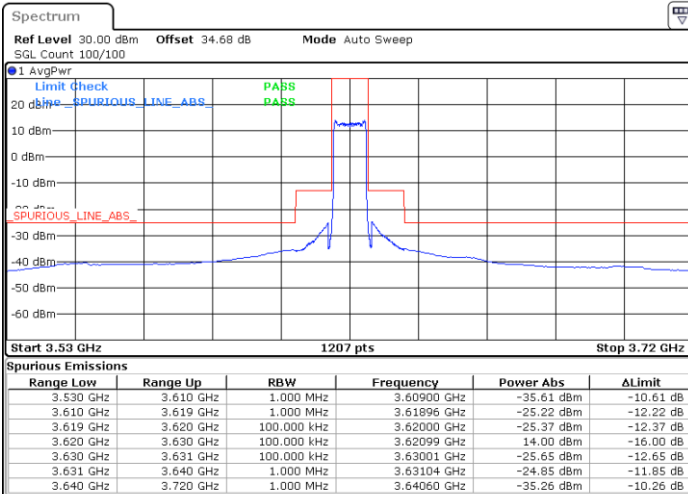

LTE Band 48 / 10MHz

64QAM / Low channel

Port 1

Port 2

Date: 11.NOV.2020 20:26:16

Date: 12.NOV.2020 00:13:08

Port 3

Port 4

Date: 12.NOV.2020 02:46:32

Date: 12.NOV.2020 06:40:14

LTE Band 48 / 10MHz

64QAM / Middle channel

Port 1

Port 2

Date: 12.NOV.2020 16:22:51

Date: 12.NOV.2020 14:57:56

Port 3

Port 4

Date: 12.NOV.2020 12:02:23

Date: 12.NOV.2020 11:47:52

LTE Band 48 / 10MHz

64QAM / High channel

Port 1

Port 2