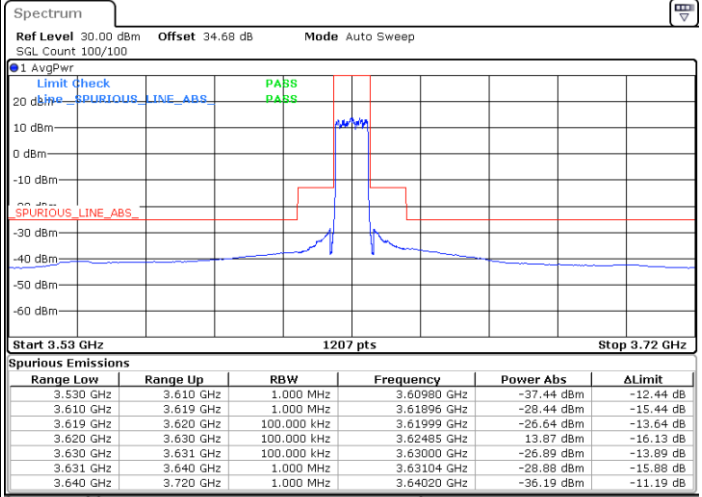

Port 3

Port 4

Date: 12.NOV.2020 01:22:17

Date: 12.NOV.2020 05:08:56

LTE Band 48 / 10MHz

16QAM / Middle channel

Port 1

Port 2

Date: 12.NOV.2020 16:16:46

Date: 12.NOV.2020 15:04:17

Port 3

Port 4

Date: 12.NOV.2020 12:05:04

Date: 12.NOV.2020 11:45:40

LTE Band 48 / 10MHz

16QAM / High channel