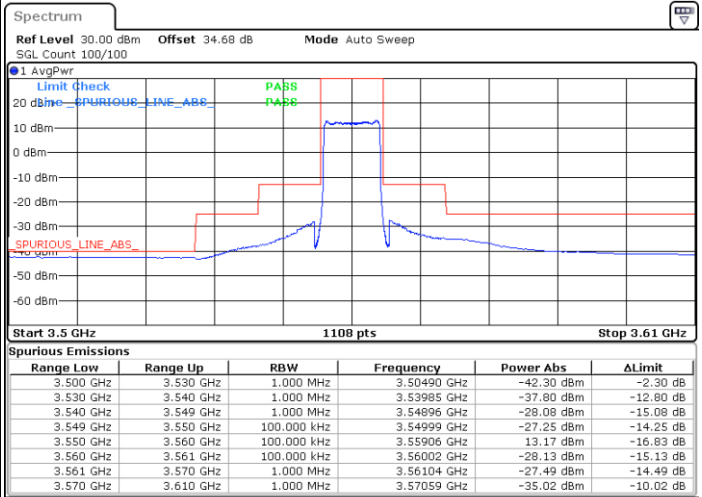

Date: 11.NOV.2020 20:30:13

Date: 12.NOV.2020 00:18:19

Port 3

Port 4

Date: 12.NOV.2020 03:44:49

Date: 12.NOV.2020 07:18:12

LTE Band 48 / 10MHz

256QAM / Low channel

Port 1

Port 2

Date: 11.NOV.2020 22:57:08

Date: 12.NOV.2020 00:41:23

Port 3

Port 4

Date: 12.NOV.2020 04:42:23

Date: 12.NOV.2020 07:23:29

LTE Band 48 / 10MHz

256QAM / Middle channel

Port 1

Port 2

Date: 12.NOV.2020 16:25:45

Date: 12.NOV.2020 14:52:57

Port 3

Port 4