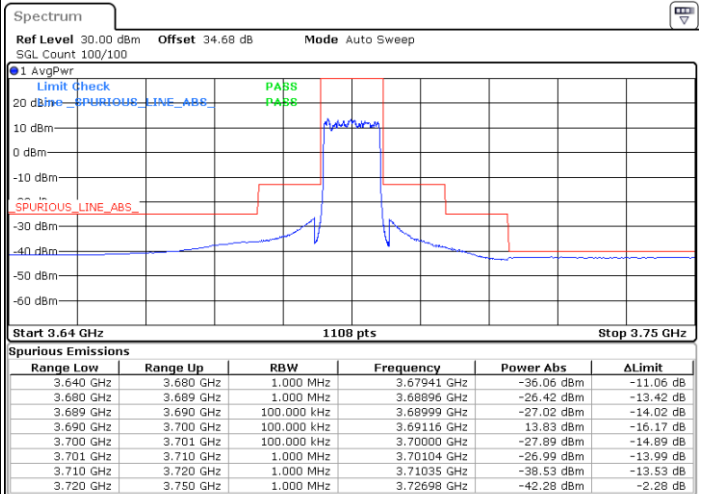

LTE Band 48 / 10MHz

QPSK / High channel

Port 1

Port 2

Date: 8 NOV 2020 21:15:00

Date: 8 NOV 2020 21:57:22

Port 3

Port 4