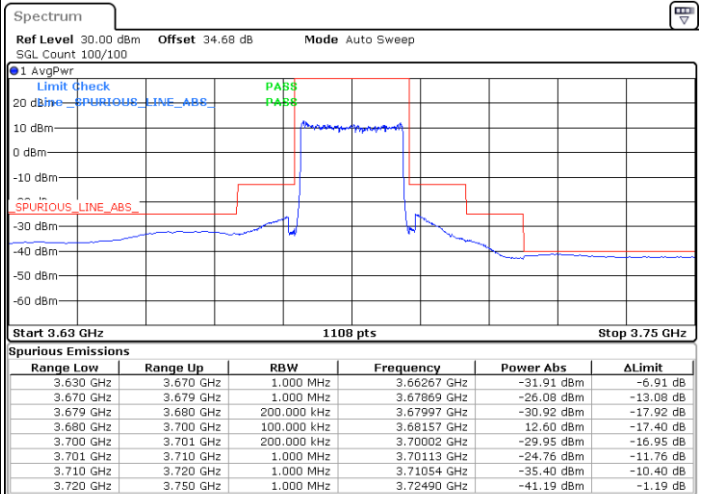

Date: 12.NOV.2020 16:44:27

Date: 12.NOV.2020 14:29:47

Port 3

Port 4

Date: 12.NOV.2020 12:48:40

Date: 12.NOV.2020 11:27:49

LTE Band 48 / 20MHz

16QAM / High channel

Port 1

Port 2

Date: 11.NOV.2020 20:08:30

Date: 12.NOV.2020 00:09:48

Port 3

Port 4

Date: 12.NOV.2020 02:14:13

Date: 12.NOV.2020 05:25:06

LTE Band 48 / 20MHz

64QAM / Low channel

Port 1

Port 2

Date: 11.NOV.2020 20:46:19

Date: 12.NOV.2020 00:23:49

Port 3

Port 4