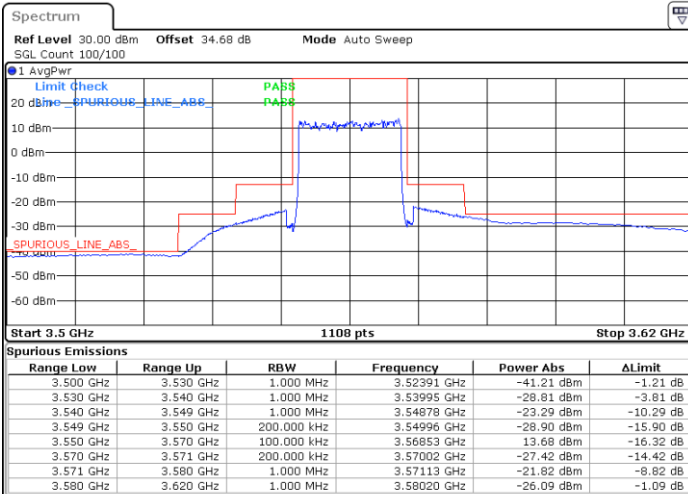

Date: 12.NOV.2020 11:58:02

Date: 12.NOV.2020 11:52:05

LTE Band 48 / 10MHz

256QAM / High channel

Port 1

Port 2

Date: 11.NOV.2020 23:00:55

Date: 12.NOV.2020 00:45:21

Port 3

Port 4

Date: 12.NOV.2020 04:45:49

Date: 12.NOV.2020 07:20:58

LTE Band 48 / 20MHz

QPSK / Low channel

Port 1

Port 2

Date: 8 NOV 2020 21:26:20

Date: 8 NOV 2020 22:02:08

Port 3

Port 4

Date: 8 NOV 2020 22:44:33

Date: 9 NOV 2020 01:12:50

LTE Band 48 / 20MHz

QPSK / Middle channel