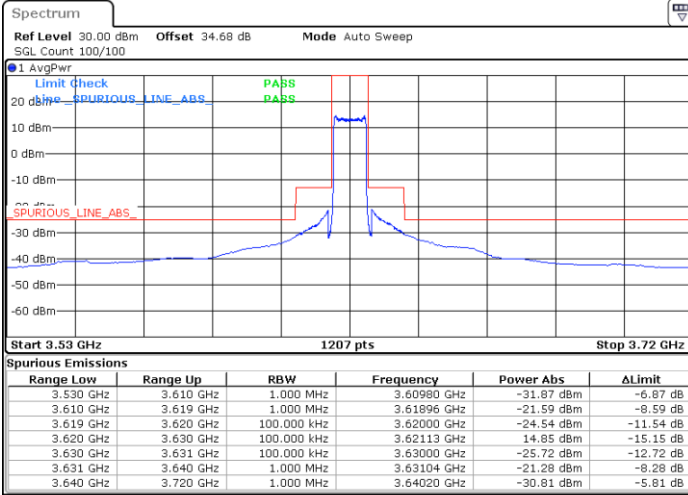

Date: 12.NOV.2020 02:46:32

Date: 12.NOV.2020 06:40:14

LTE Band 48 / 10MHz

64QAM / Middle channel

Port 1

Port 2

Date: 12.NOV.2020 16:22:51

Date: 12.NOV.2020 14:57:56

Port 3

Port 4

Date: 12.NOV.2020 12:02:23

Date: 12.NOV.2020 11:47:52

LTE Band 48 / 10MHz

64QAM / High channel

Port 1

Port 2