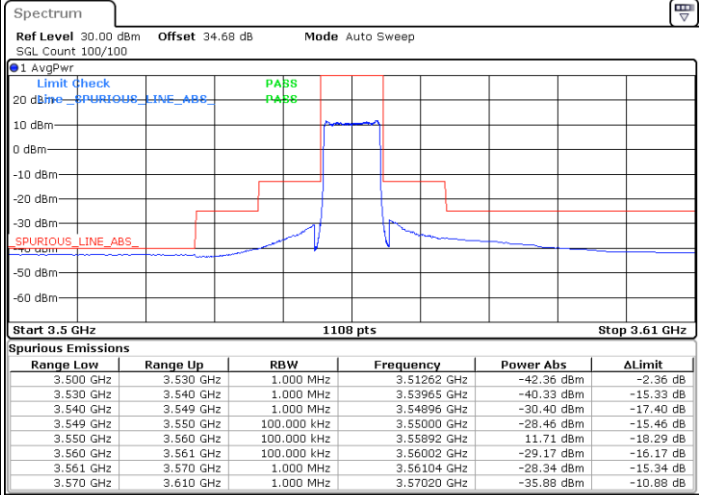

Date: 11.NOV.2020 20:30:13

Date: 12.NOV.2020 00:18:19

Port 3

Port 4

Date: 12.NOV.2020 03:44:49

Date: 12.NOV.2020 07:18:12

LTE Band 48 / 10MHz

256QAM / Low channel

Port 1

Port 2

Date: 11.NOV.2020 22:57:08

Date: 12.NOV.2020 00:41:23

Port 3

Port 4

Date: 12.NOV.2020 04:42:23

Date: 12.NOV.2020 07:23:29