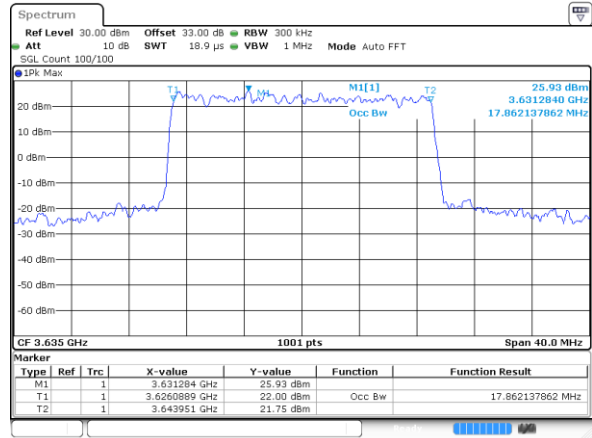

Port 4

Date: 12.NOV.2020 22:36:32

LTE Band 48 / 256QAM

20MHz + 20MHz (Port 1 + Port 3)

Port 1

Date: 12.NOV.2020 20:01:50

Port 3

Date: 12.NOV.2020 20:51:38

20MHz + 20MHz (Port 2 + Port 4)

Port 2

Date: 12.NOV.2020 20:34:57

Port 4

Date: 12.NOV.2020 22:40:18

Conducted Band Edge

LTE Band 48 / 10MHz

QPSK / Middle channel