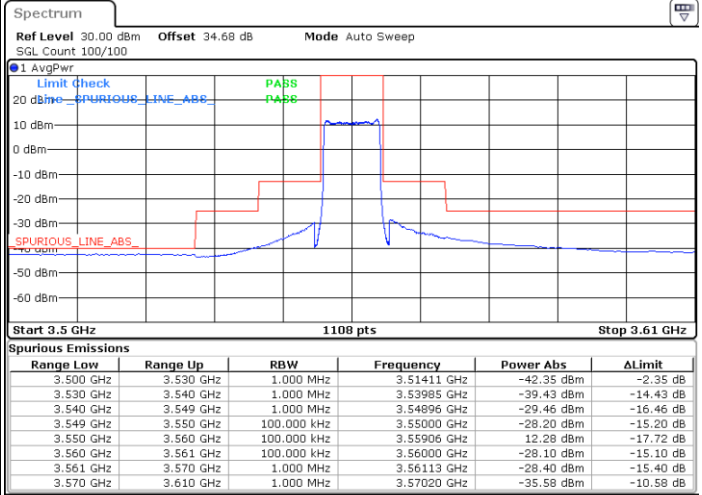

Port 1

Port 2

Date: 11.NOV.2020 19:40:10

Date: 11.NOV.2020 23:58:21

Port 3

Port 4

Date: 12.NOV.2020 01:29:24

Date: 12.NOV.2020 05:15:21

LTE Band 48 / 10MHz

64QAM / Low channel

Port 1

Port 2

Date: 11.NOV.2020 20:26:16

Date: 12.NOV.2020 00:13:08

Port 3

Port 4