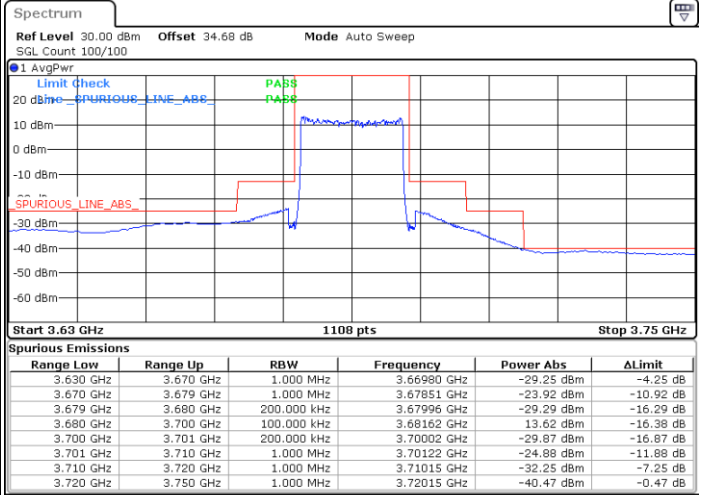

Port 3

Port 4

Date: 12.NOV.2020 12:48:40

Date: 12.NOV.2020 11:27:49

LTE Band 48 / 20MHz

16QAM / Middle channel

Port 1

Port 2

Date: 12.NOV.2020 16:44:27

Date: 12.NOV.2020 14:29:47

Port 3

Port 4

Date: 12.NOV.2020 12:48:40

Date: 12.NOV.2020 11:27:49

LTE Band 48 / 20MHz

16QAM / High channel

Port 1

Port 2

Date: 11.NOV.2020 20:08:30

Date: 12.NOV.2020 00:09:48

Port 3

Port 4

Date: 12.NOV.2020 02:14:13

Date: 12.NOV.2020 05:25:06