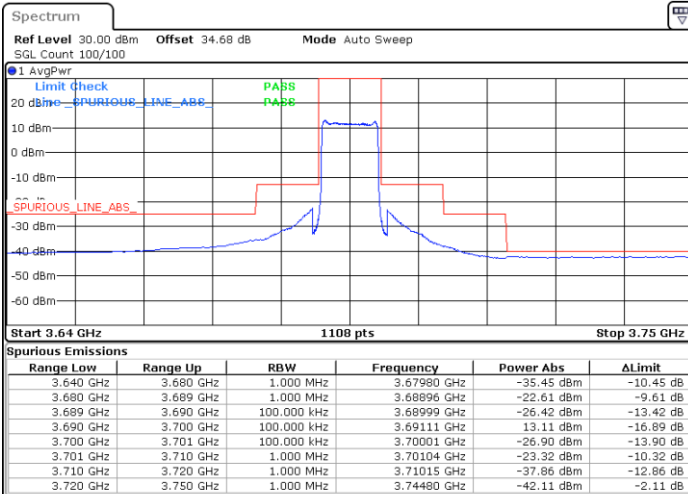

Date: 12.NOV.2020 02:46:32

Date: 12.NOV.2020 06:40:14

LTE Band 48 / 10MHz

64QAM / Middle channel

Port 1

Port 2

Date: 12.NOV.2020 16:22:51

Date: 12.NOV.2020 14:57:56

Port 3

Port 4

Date: 12.NOV.2020 12:02:23

Date: 12.NOV.2020 11:47:52

LTE Band 48 / 10MHz

64QAM / High channel

Port 1

Port 2

Date: 11.NOV.2020 20:30:13

Date: 12.NOV.2020 00:18:19

Port 3

Port 4

Date: 12.NOV.2020 03:44:49

Date: 12.NOV.2020 07:18:12

LTE Band 48 / 10MHz

256QAM / Low channel