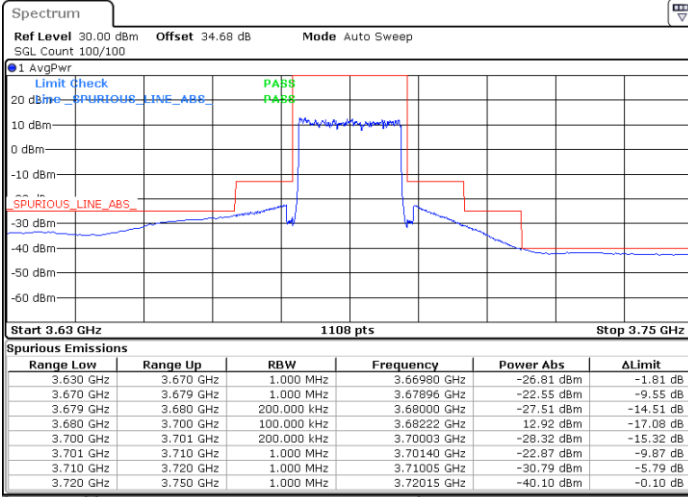

Date: 8 NOV 2020 21:26:20

Date: 8 NOV 2020 22:02:08

Port 3

Port 4

Date: 8 NOV 2020 22:44:33

Date: 9 NOV 2020 01:12:50

LTE Band 48 / 20MHz

QPSK / Middle channel

Port 1

Port 2

Date: 8 NOV 2020 21:32:43

Date: 8 NOV 2020 22:13:09

Port 3

Port 4

Date: 8 NOV 2020 22:48:51

Date: 9 NOV 2020 01:18:15

LTE Band 48 / 20MHz

QPSK / High channel

Port 1

Port 2

Date: 8 NOV 2020 21:36:23

Date: 8 NOV 2020 22:17:34

Port 3

Port 4