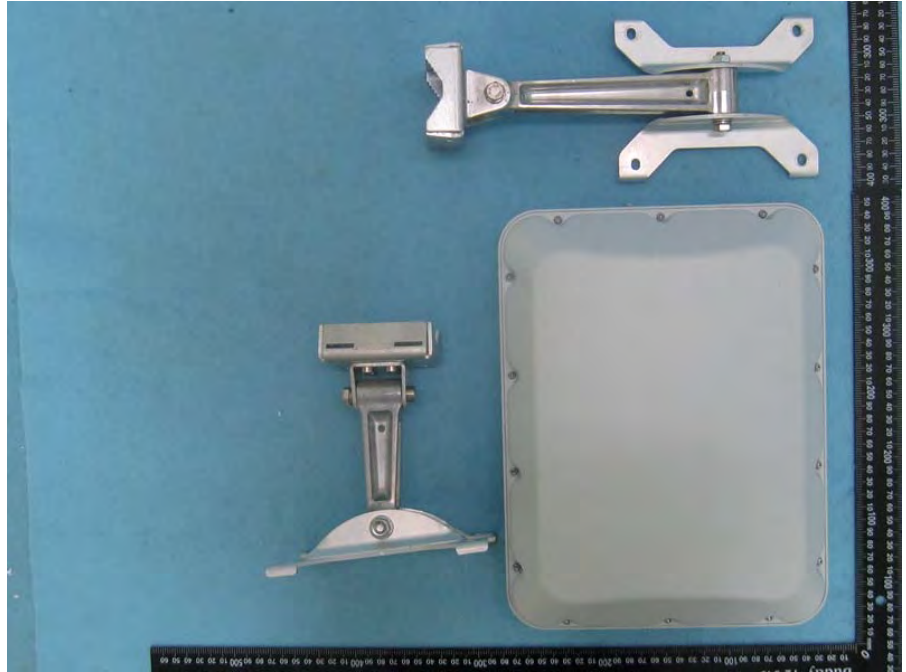

Brand Name: Ruckus Model Name: Q910-US02

Wall-mounted rack (Long)

Wall-mounted rack (Short)