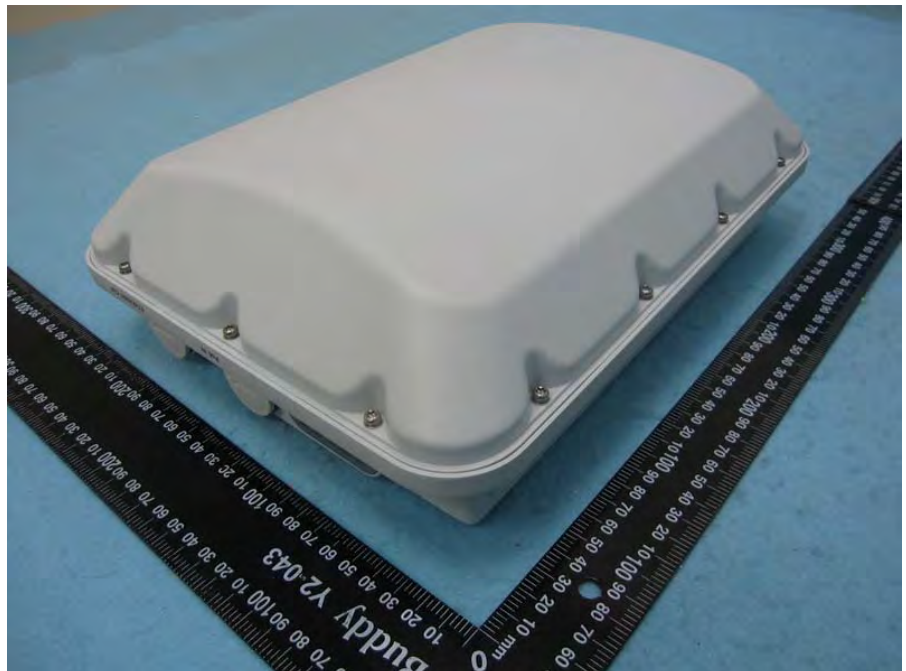

Brand Name: Ruckus Model Name: Q910-US02

Wall-mounted rack (Long)

Wall-mounted rack (Short)