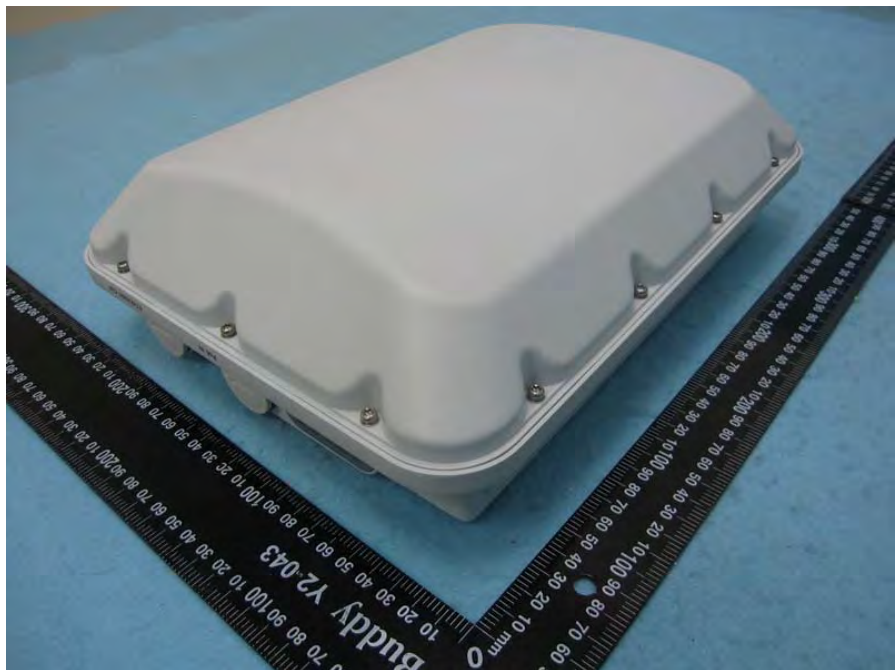

Brand Name: Ruckus Model Name: Q910-US00

Wall-mounted rack (Long)

Wall-mounted rack (Short)