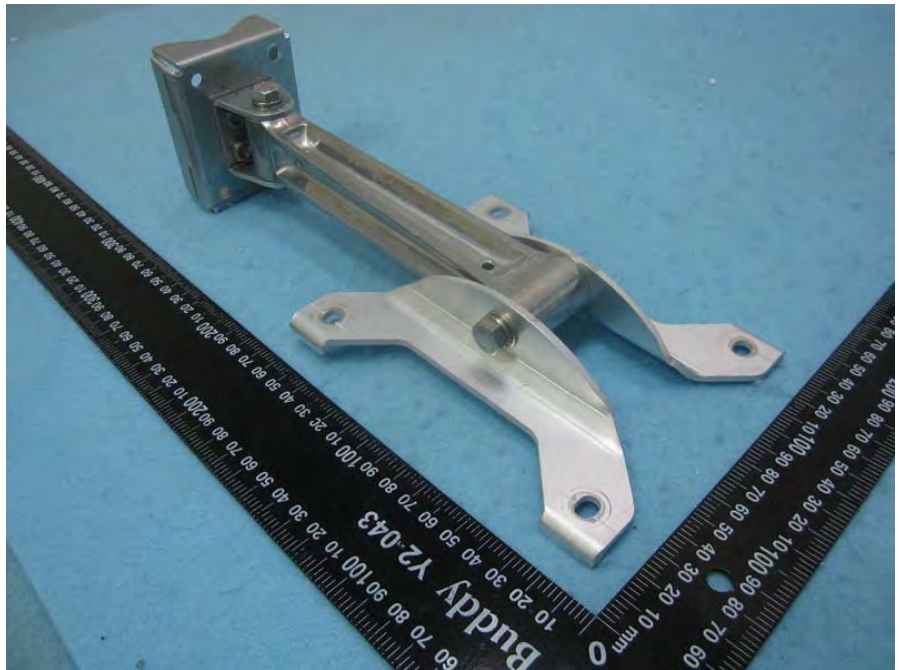

Brand Name: Ruckus Model Name: Q910-US00

Wall-mounted rack (Long)

Wall-mounted rack (Short)