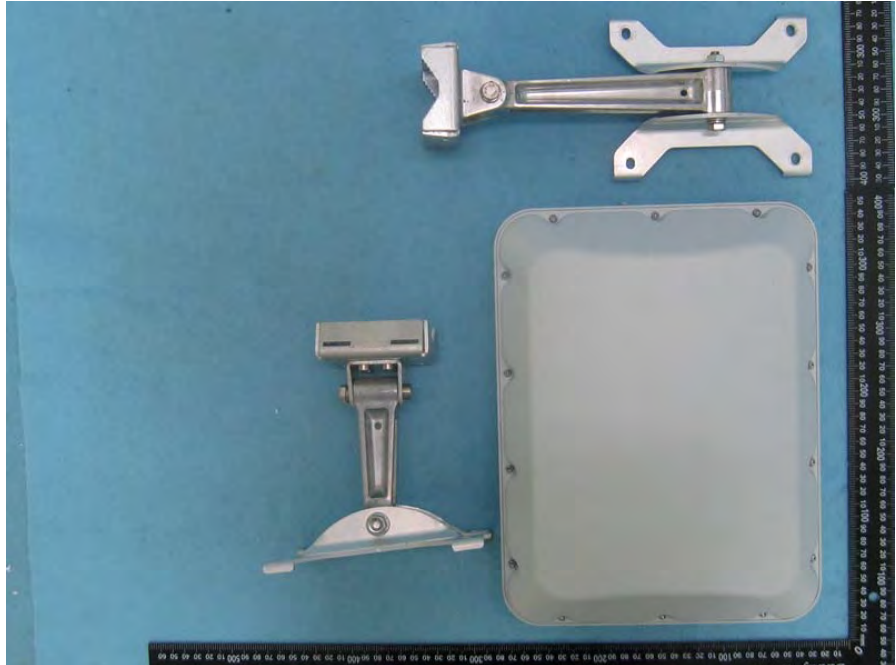

Brand Name: Ruckus Model Name: Q910-US00

Wall-mounted rack (Long)

Wall-mounted rack (Short)