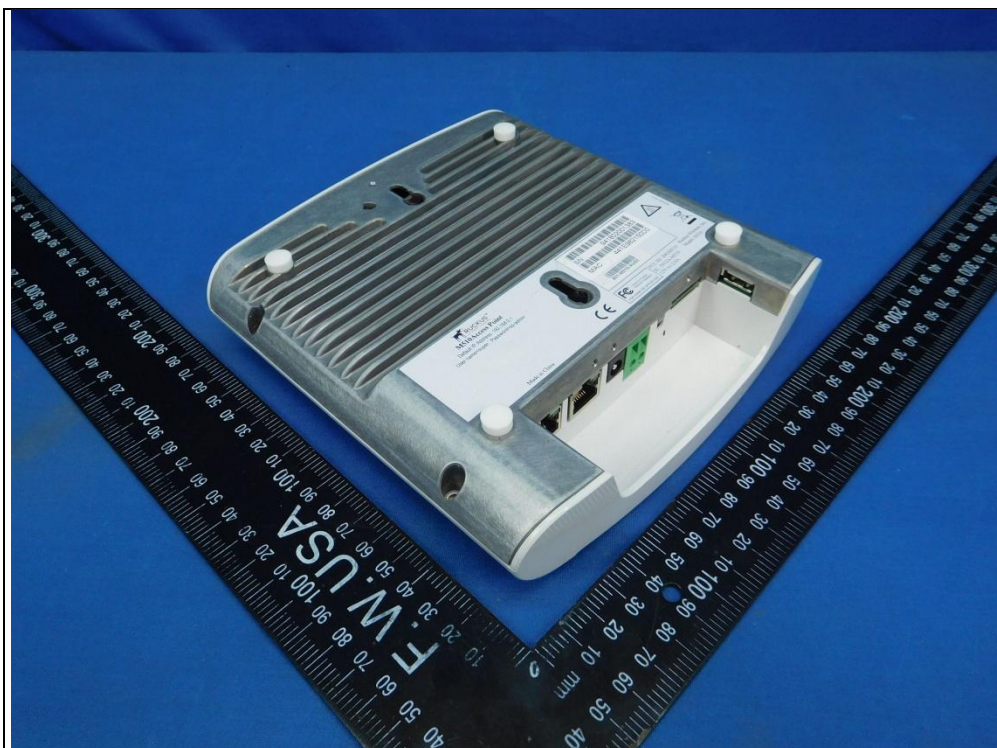

CONSTRUCTION PHOTOS OF EUT

WWAN Antenna
(Brand: Aristotle / Model No.: RFA-LTE-C55-B70-C255)

GPS Antenna