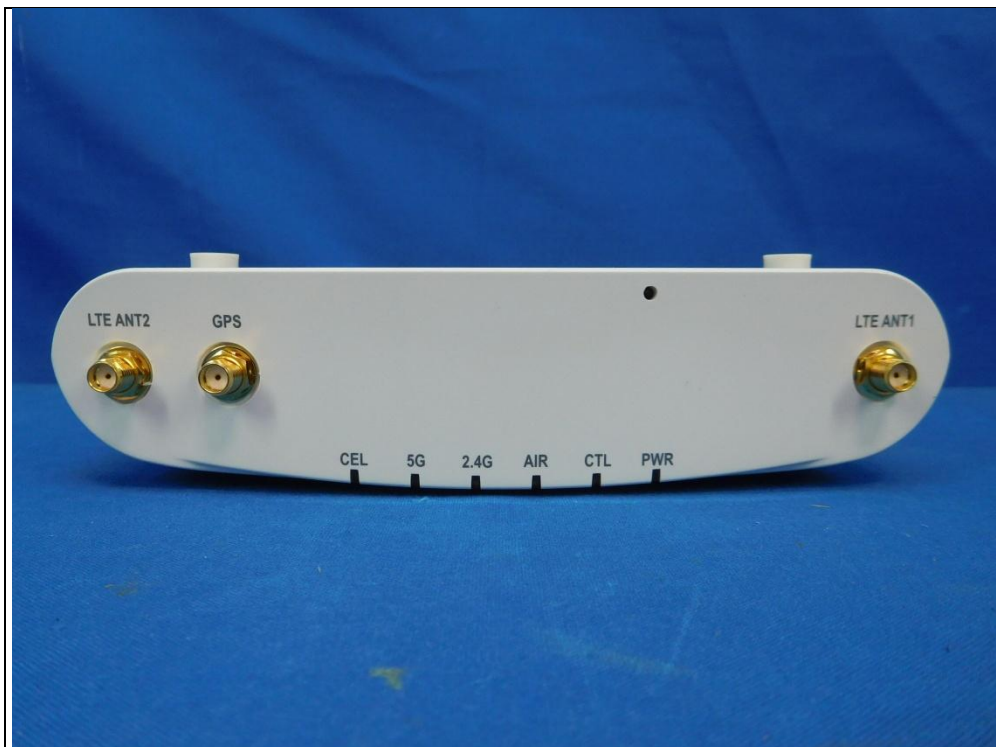

CONSTRUCTION PHOTOS OF EUT

WWAN Antenna
(Brand: Aristotle / Model No.: RFA-LTE-C55-B70-C255)

GPS Antenna