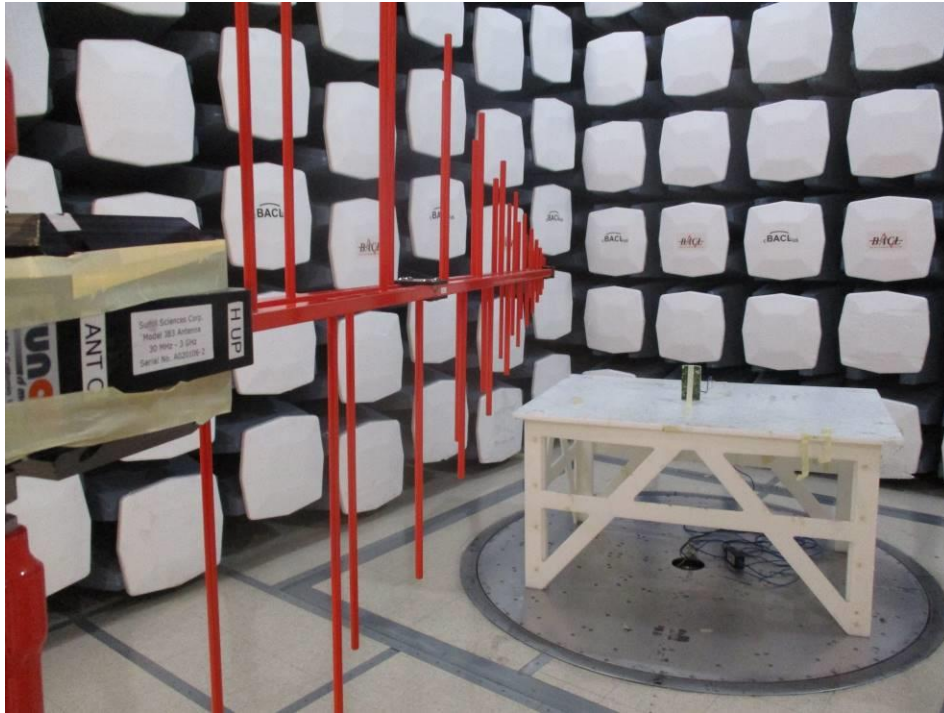

EUT Test Setup Photographs

1.1 30 MHz – 1 GHz Front View

1.2 30 MHz – 1 GHz Rear View

1.3 1 – 18 GHz at 3 Meters Front View

1.4 1 – 18GHz at 3 Meters Rear View

1.5 1 – 18 GHz at 1 Meter Front View

1.6 1 – 18 GHz at 1 Meter Rear View

1.7 18 – 26.5 GHz at 1 Meter Front View

1.8 18 – 26.5 GHz at 1 Meter Rear View

1.9 18 – 26.5-40 GHz at 1 Meter Front View

1.10 26.5– 40 GHz at 1 Meter Rear View

1.11 AC Conducted Emission Front View

1.12 AC Conducted Emission Side View