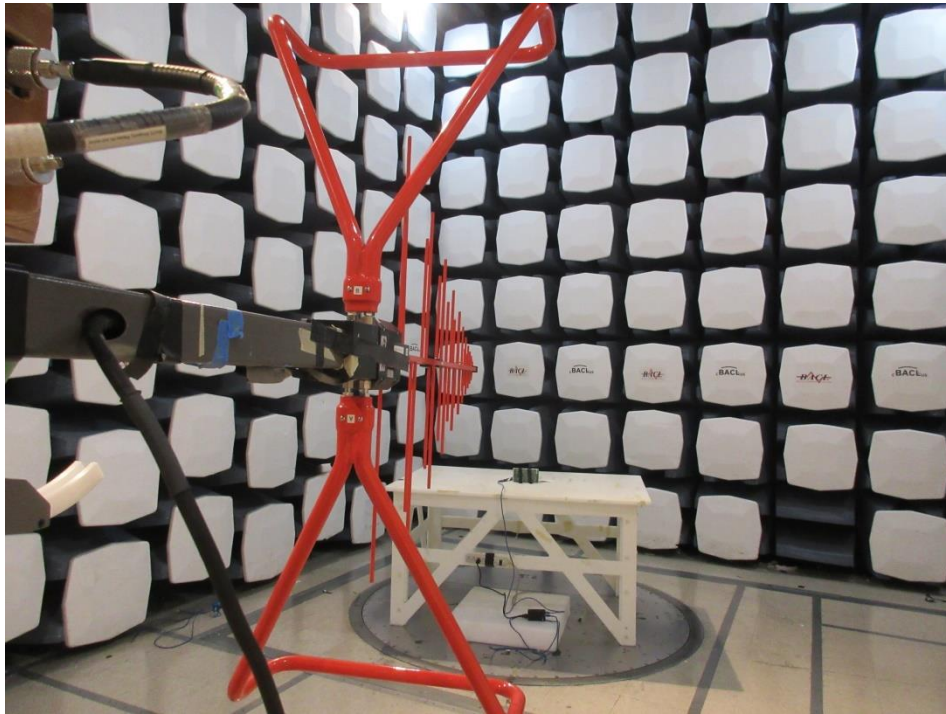

## EUT Test Setup Photographs

### 1.1 30 MHz – 1 GHz Front View

### 1.3 1 – 18 GHz at 1 Meter Front View