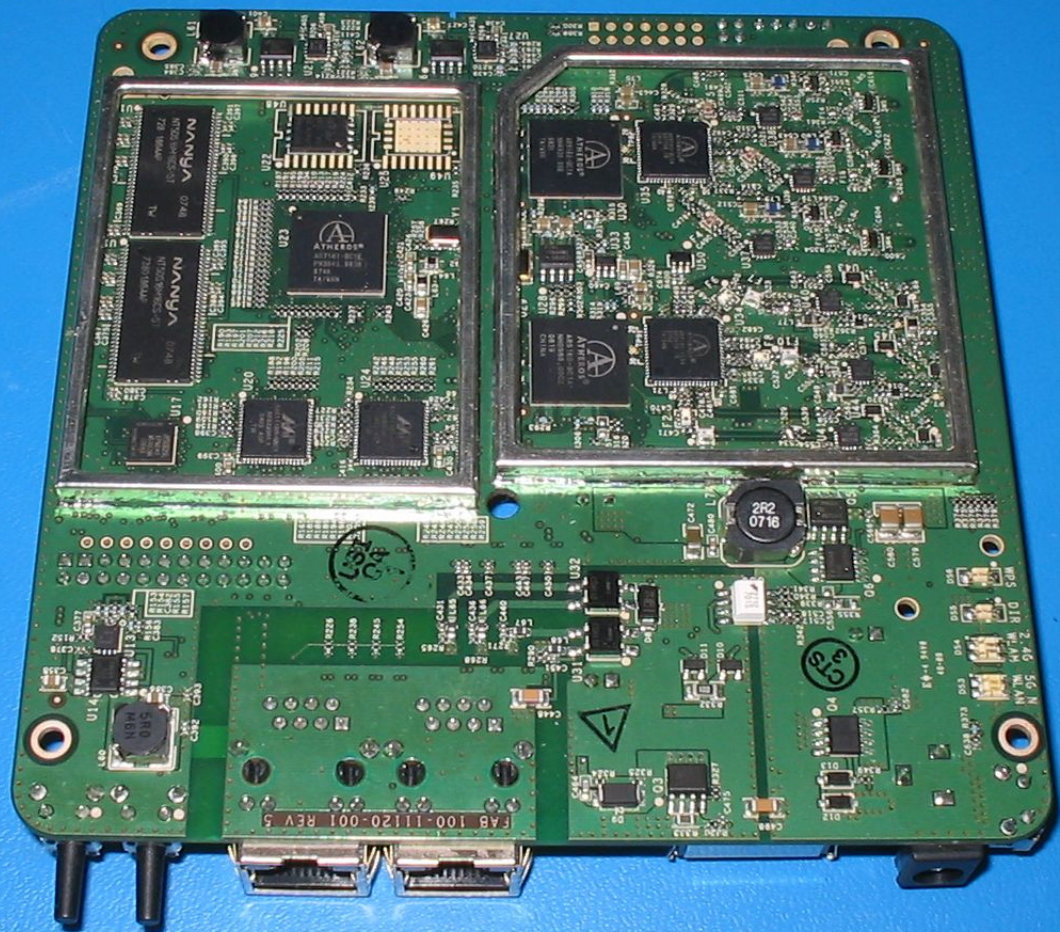

CH1

26

CH2

26

RUCKUS
WIRELESS

Gateway 9

125-11123-011

AGM 120.11136 8PU SFR. NO.