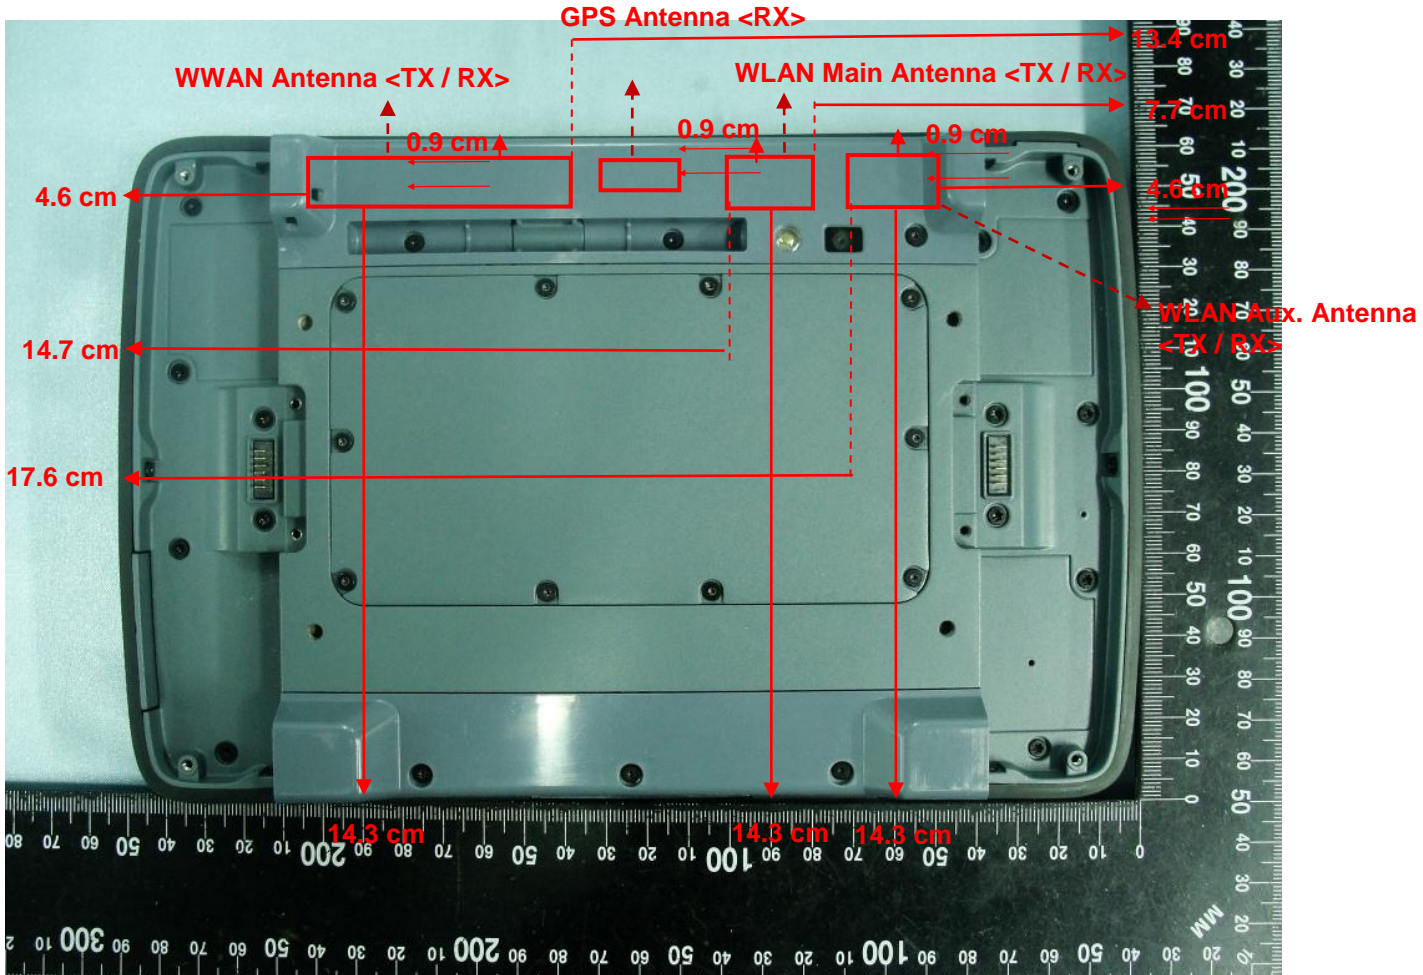

Brand Name: Trimble / Model Name: Yuma 2

DUT Length: 24.5 cm
DUT Width: 16.4 cm

Antenna	Length	Width
WWAN Antenna <TX / RX>	6.5cm	1.2cm
WLAN Main Antenna<TX / RX>	2.1cm	1.2cm
WLAN Aux. Antenna<TX / RX>	2.3cm	1.2cm
GPS Antenna<RX>	1.8cm	1.8cm

The shortest distance between the Tx antennas	
WWAN <TX / RX> to WLAN_Main <TX / RX>	3.3cm
WWAN <TX / RX> to WLAN_Aux. <TX / RX>	6.1cm