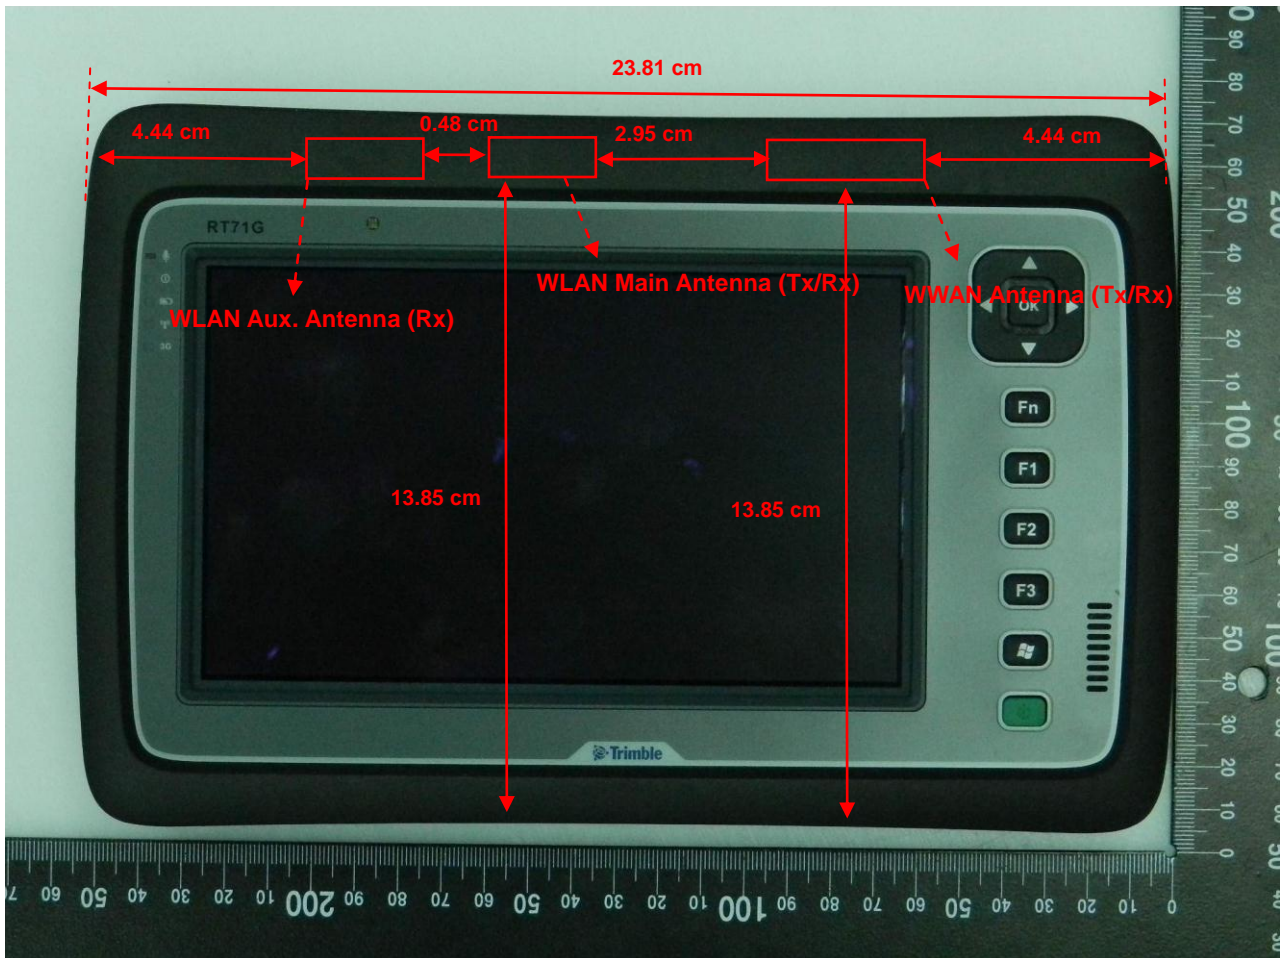

Appendix D. Product Photos

Battery 1

Battery 2

Antenna Location :

Appendix E. Test Setup Photos

**Bottom Face with Phantom 0 cm Gap
(DUT with Battery 1)**

**Bottom Face with Phantom 0 cm Gap
(DUT with Battery 2)**

**Edge2 with Phantom 0 cm Gap
(DUT with Battery 1)**

**Edge2 with Phantom 0 cm Gap
(DUT with Battery 2)**