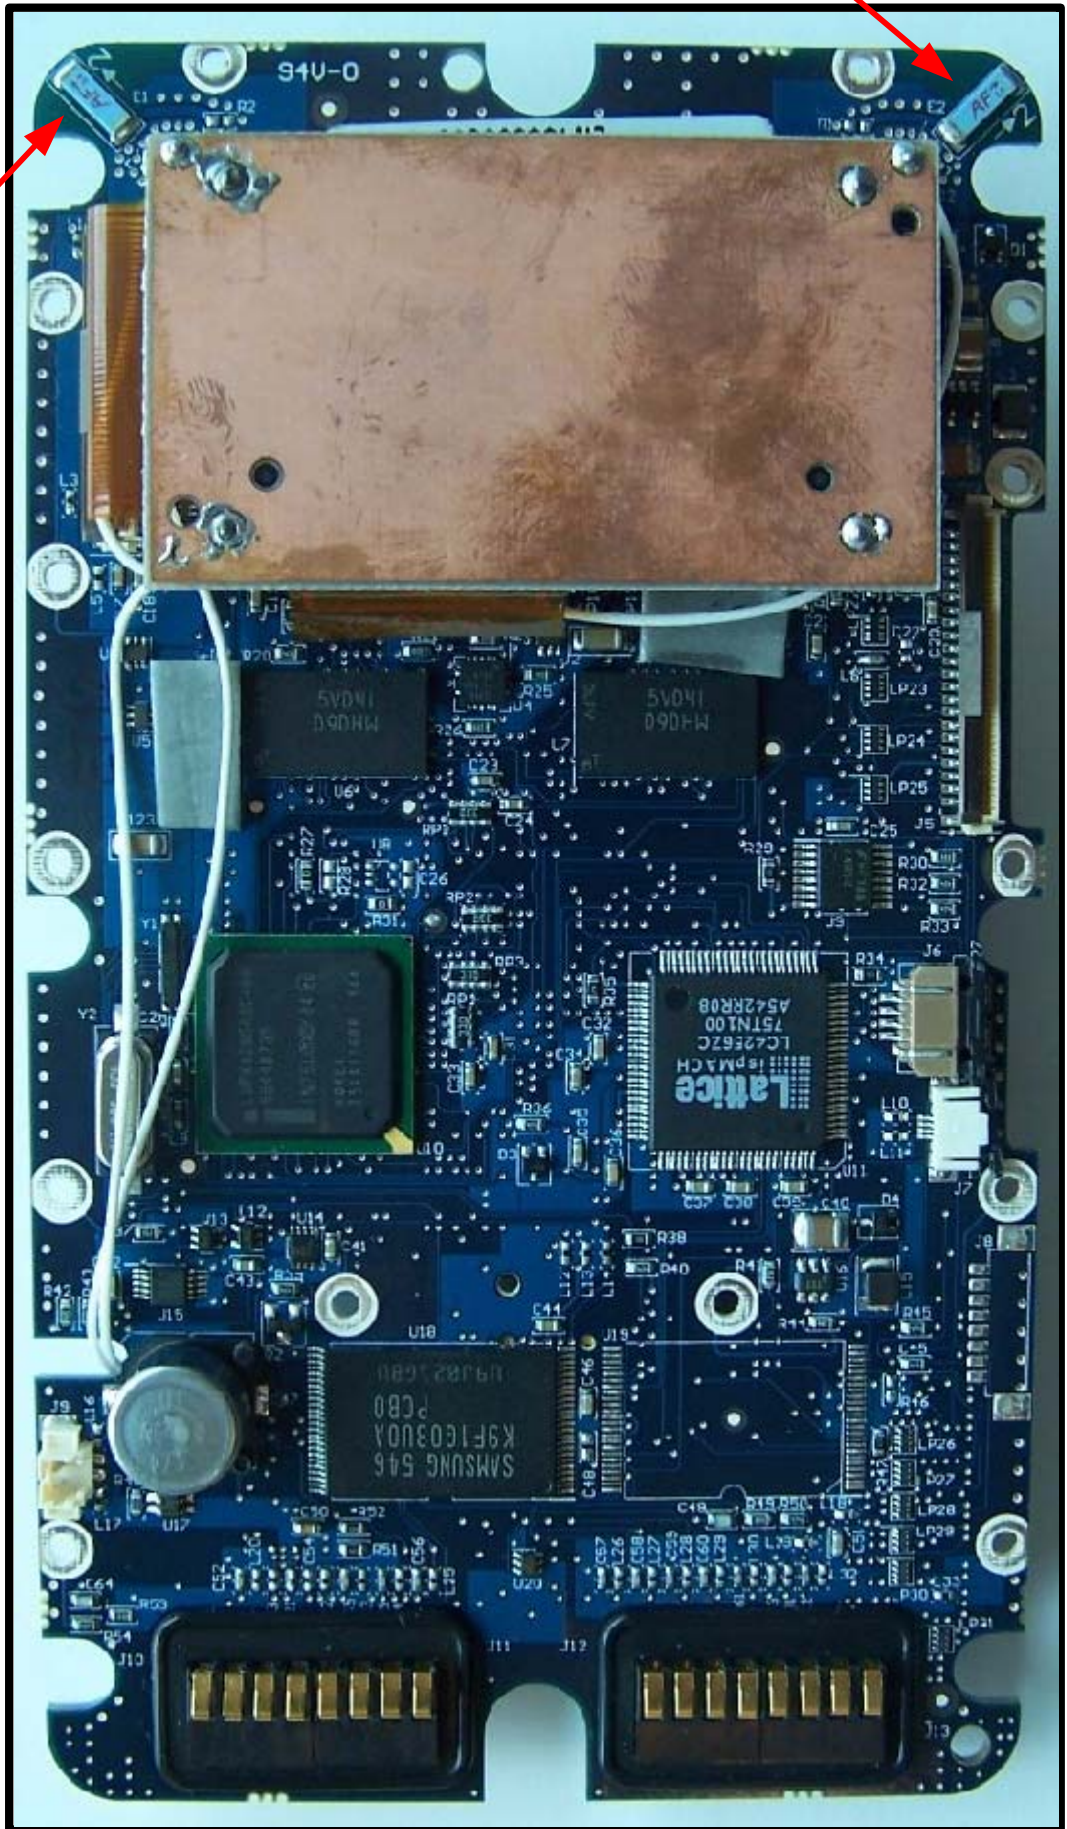

Case Internal

USI WM-BG-MR-01
802.11bg/Bluetooth Combo Module

With LCD

Without LCD

PCB Front

802.11 Antenna (AntennaFactor ANT-2.45-CHP-X

Bluetooth
Antenna

Antenna
Factor
ANT-2.45-
CHP-x

PCB Bottom

USI WM-BG-MR-01
Bluetooth / 802.11g Combo Module