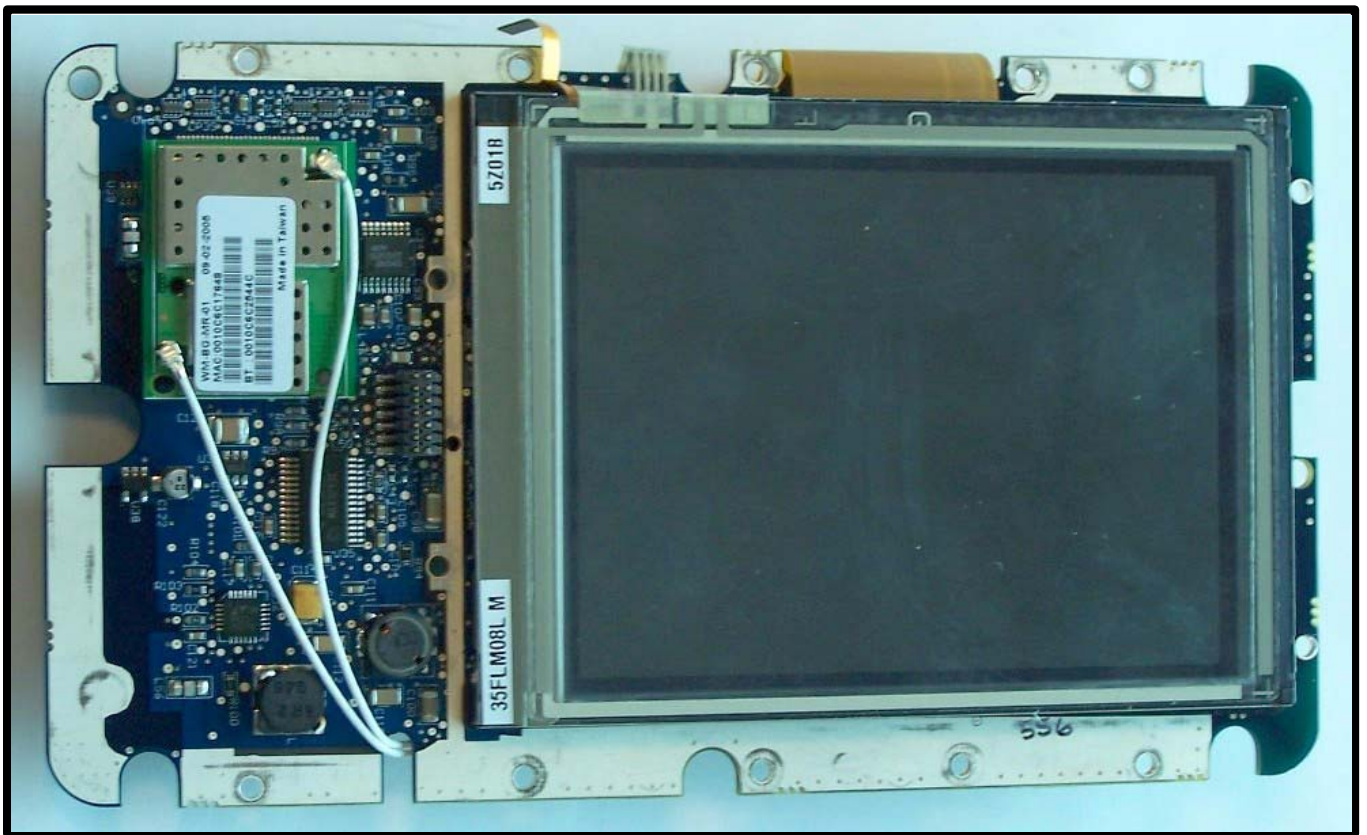

Case Internal

USI WM-BG-MR-01
802.11bg/Bluetooth Combo Module

With LCD

Without LCD

PCB Front

802.11 Antenna (AntennaFactor ANT-2.45-CHP-X

Bluetooth
Antenna

Antenna
Factor
ANT-2.45-
CHP-x

PCB Bottom

USI WM-BG-MR-01
Bluetooth / 802.11g Combo Module