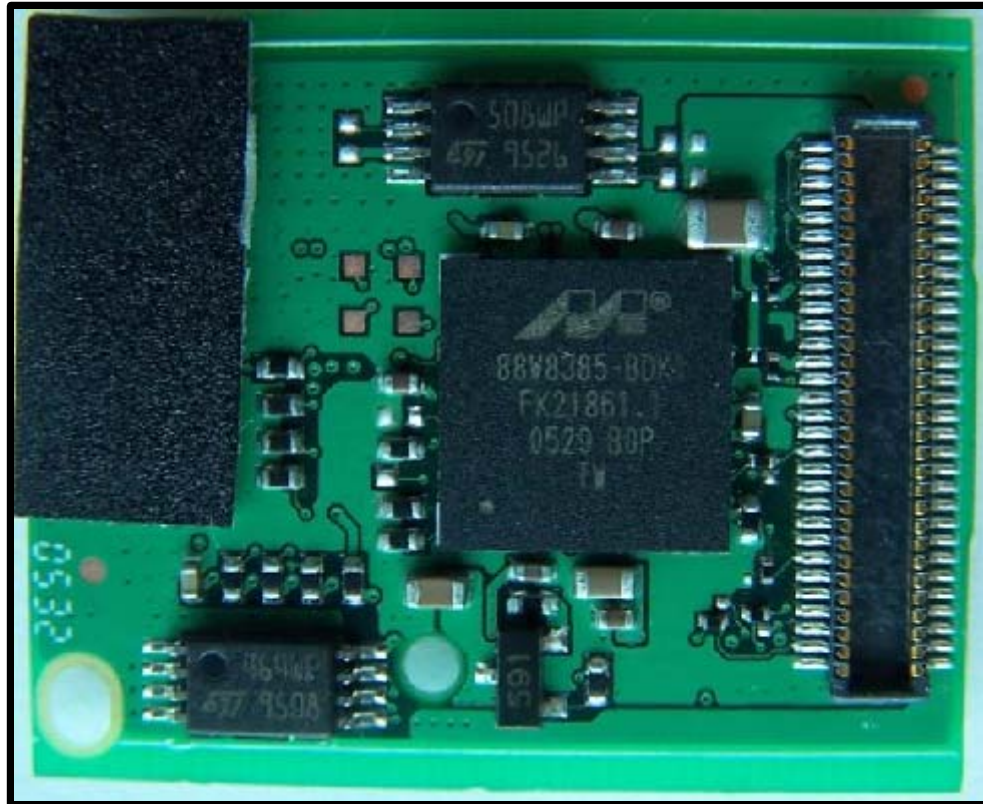

Case Internal

USI WM-BG-MR-01
802.11bg/Bluetooth Combo Module

With LCD

Without LCD

PCB Front

802.11 Antenna (AntennaFactor ANT-2.45-CHP-X

Bluetooth
Antenna

Antenna
Factor
ANT-2.45-
CHP-x

PCB Bottom

USI WM-BG-MR-01
Bluetooth / 802.11g Combo Module