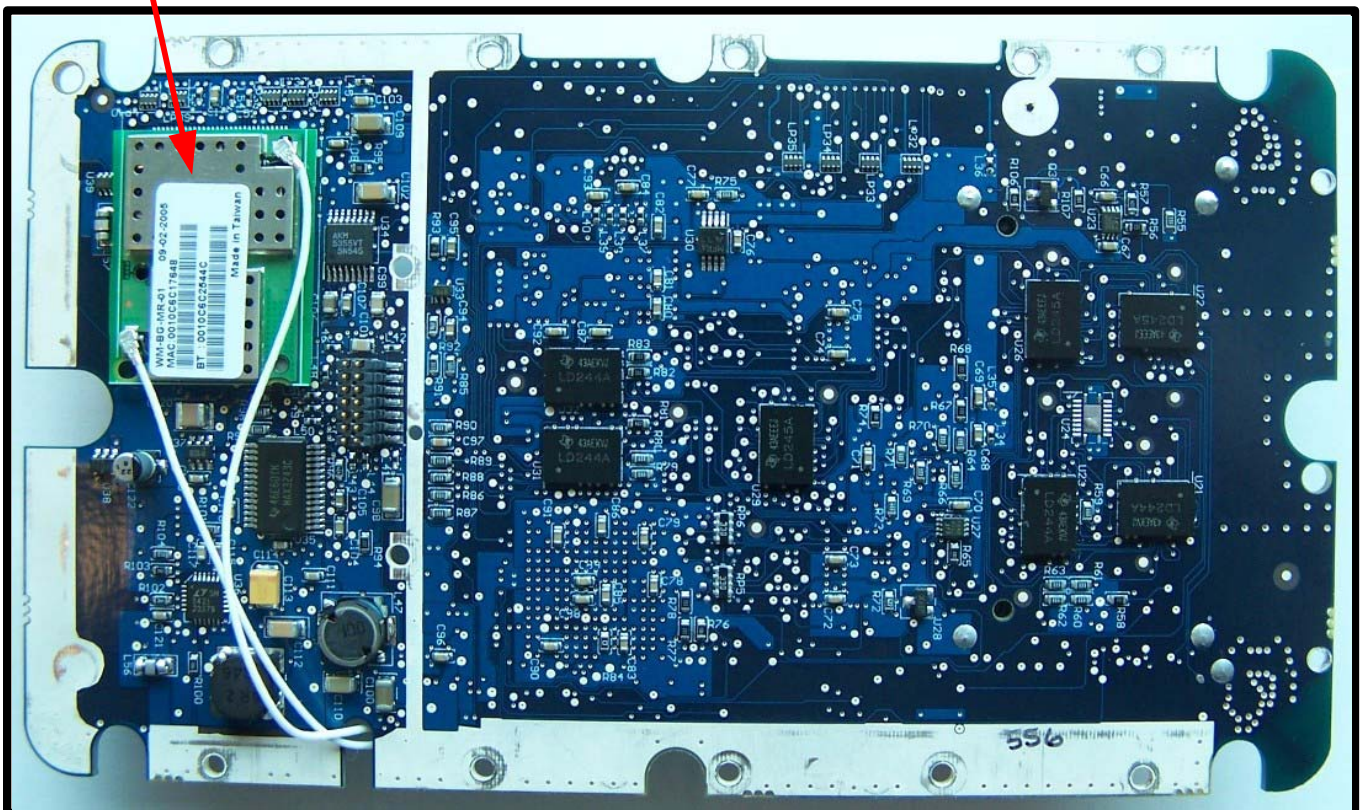

Case Internal

USI WM-BG-MR-01
802.11bg/Bluetooth Combo Module

With LCD

Without LCD

PCB Front

802.11 Antenna (AntennaFactor ANT-2.45-CHP-X

Bluetooth
Antenna

Antenna
Factor
ANT-2.45-
CHP-x

PCB Bottom

USI WM-BG-MR-01
Bluetooth / 802.11g Combo Module