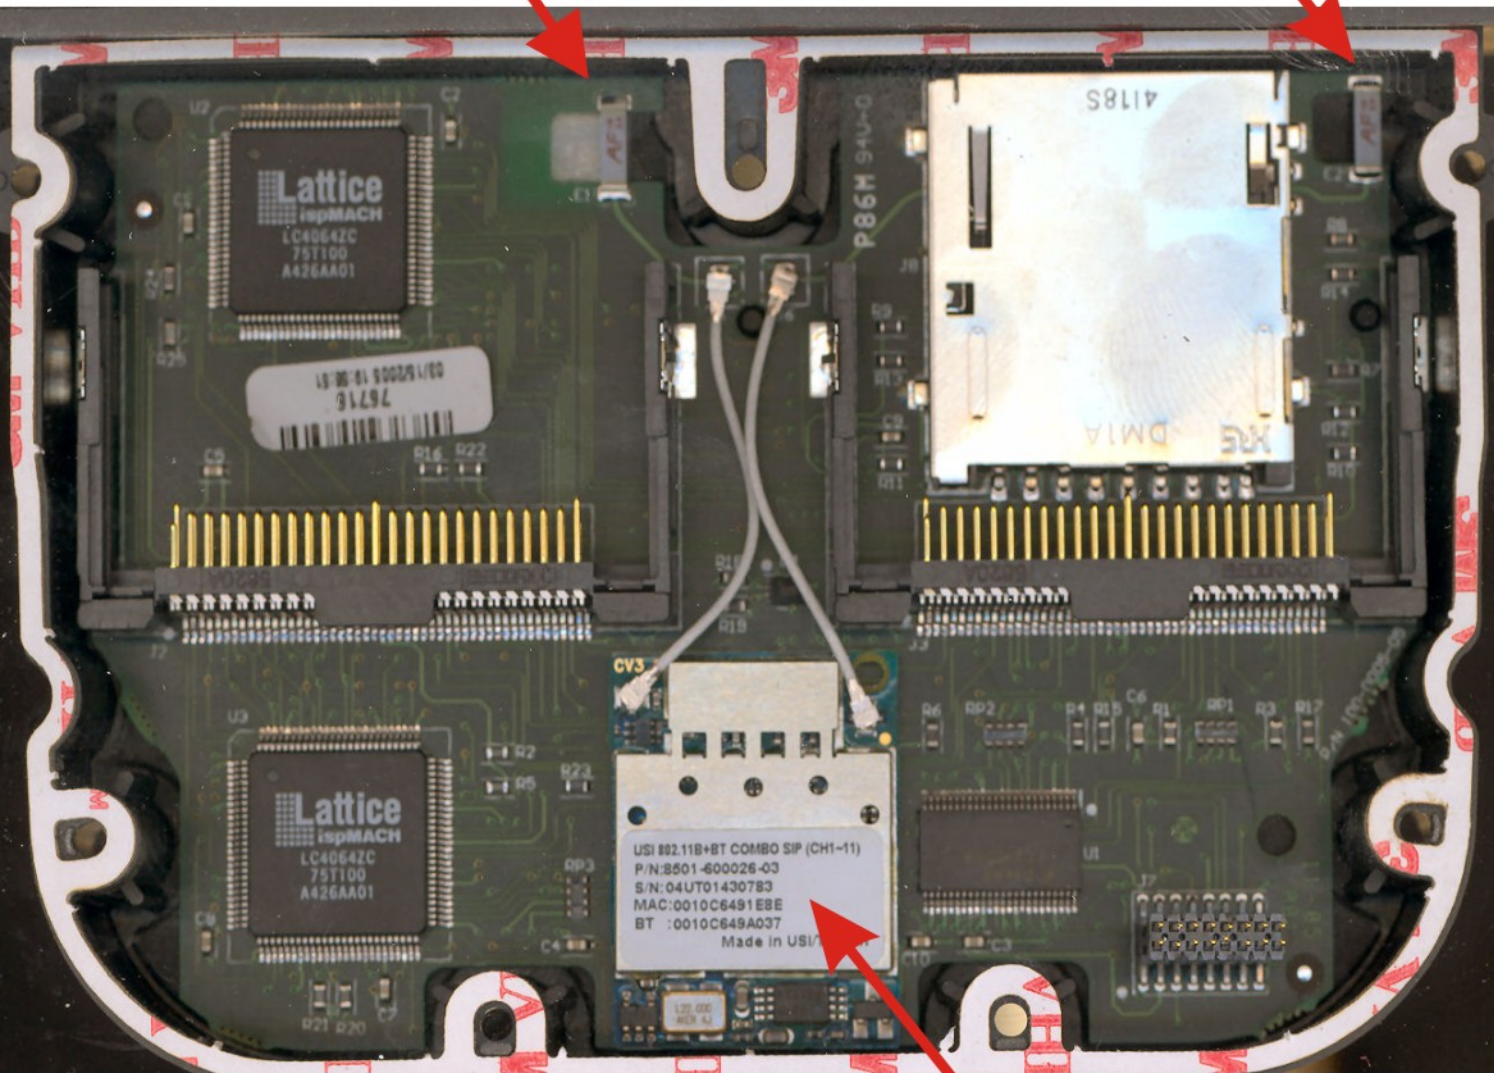

802.11 Antenna

AntennaFactor ANT-2.45-CHP-X

Bluetooth Antenna

AntennaFactor ANT-2.45-CHP-X

USI WM-BB-AG-01

Bluetooth/802.11 Combo Module