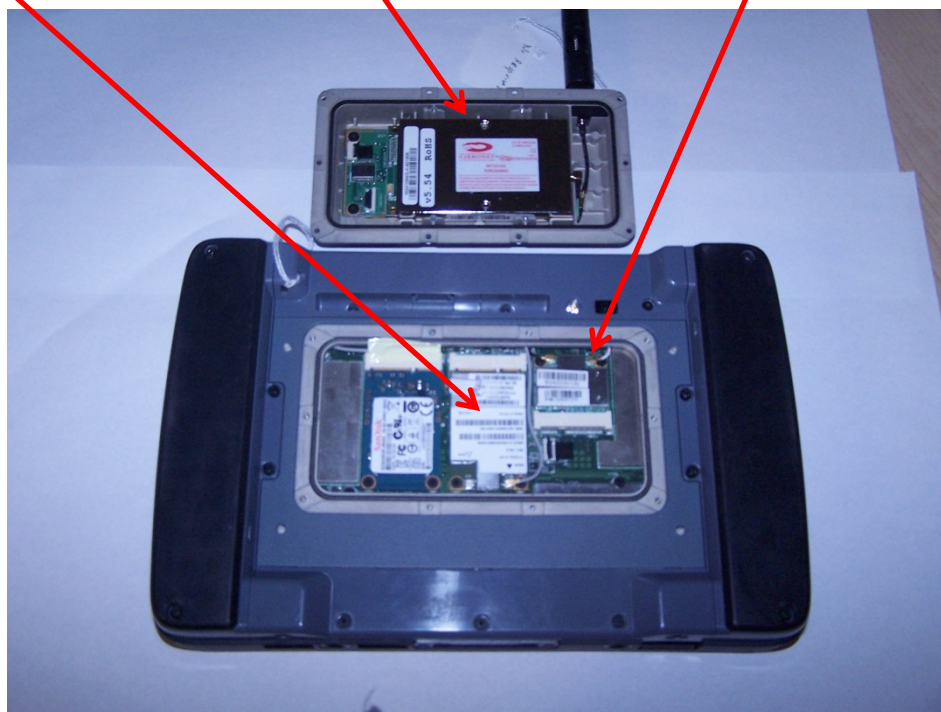

No. Repair

RADIOS

cell module

cirronet (in rear accessory bay)

wifi / bluetooth combo

WIT2410M4-R-089245

089245
089245
089245
089245
089245
089245
089245
089245
089245
089245

1
089245
089245
089245
089245

CAN 3381032223A
CE 0889 ①

FOA
8

CIRRONET

FCC ID: HSW-2410M

MODEL : WIT2410

This device complies with Part 15 of the FCC Rules. Operation is subject to the following two conditions: (1) this device may not cause harmful interference, and (2) this device must accept any interference received, including interference that may cause undesired operation.