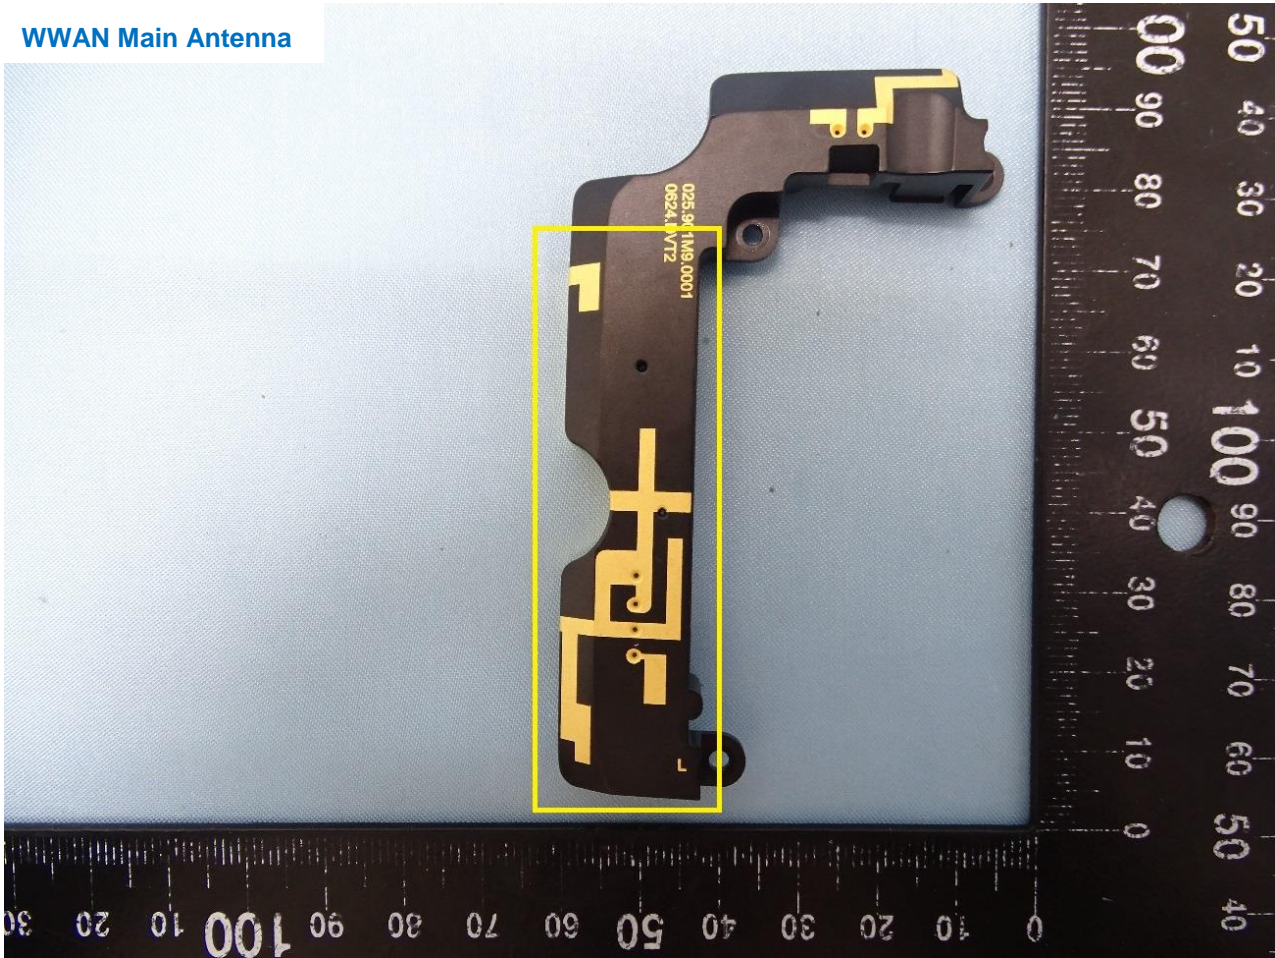

Brand Name: Trimble / Model Name: 121900 / Marketing Name: TSC5

Brand Name: Trimble / Model Name: 121900 / Marketing Name: TSC5

WWAN Module

Brand Name: Trimble / Model Name: 121900 / Marketing Name: TSC5

Brand Name: Trimble / Model Name: 121900 / Marketing Name: TSC5

WWAN Main Antenna

Brand Name: Trimble / Model Name: 121900 / Marketing Name: TSC5

Brand Name: Trimble / Model Name: 121900 / Marketing Name: TSC5

GPS Antenna

Brand Name: Trimble / Model Name: 121900 / Marketing Name: TSC5

—THE END—