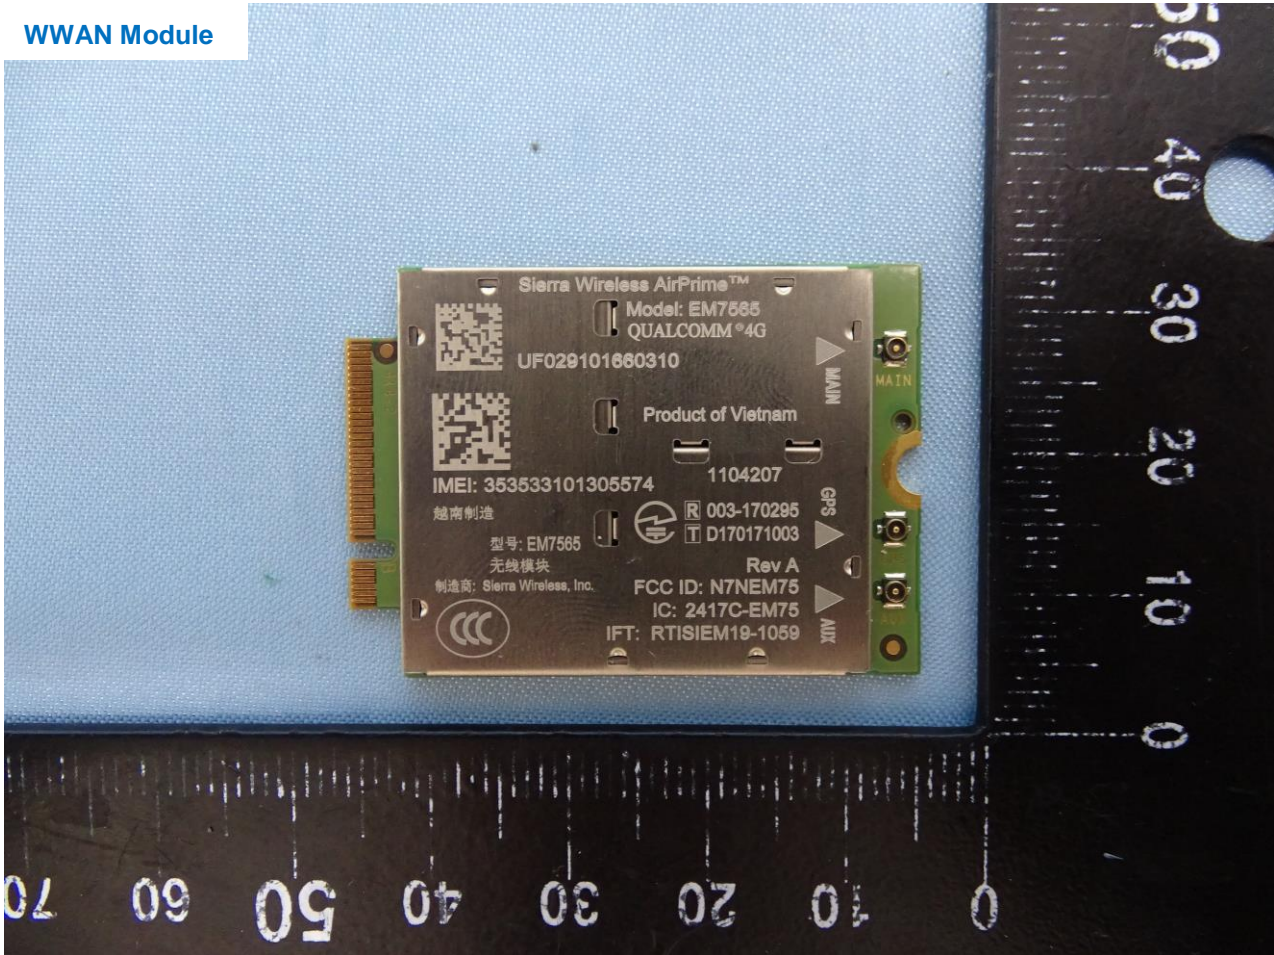

Brand Name: Trimble / Model Name: 121900 / Marketing Name: TSC5

Brand Name: Trimble / Model Name: 121900 / Marketing Name: TSC5

WWAN Module

Brand Name: Trimble / Model Name: 121900 / Marketing Name: TSC5

Brand Name: Trimble / Model Name: 121900 / Marketing Name: TSC5

WWAN Main Antenna

Brand Name: Trimble / Model Name: 121900 / Marketing Name: TSC5

Brand Name: Trimble / Model Name: 121900 / Marketing Name: TSC5

WWAN Aux. Antenna

Brand Name: Trimble / Model Name: 121900 / Marketing Name: TSC5

Brand Name: Trimble / Model Name: 121900 / Marketing Name: TSC5

WLAN Antenna 1

Brand Name: Trimble / Model Name: 121900 / Marketing Name: TSC5

GPS Antenna

Brand Name: Trimble / Model Name: 121900 / Marketing Name: TSC5

—THE END—