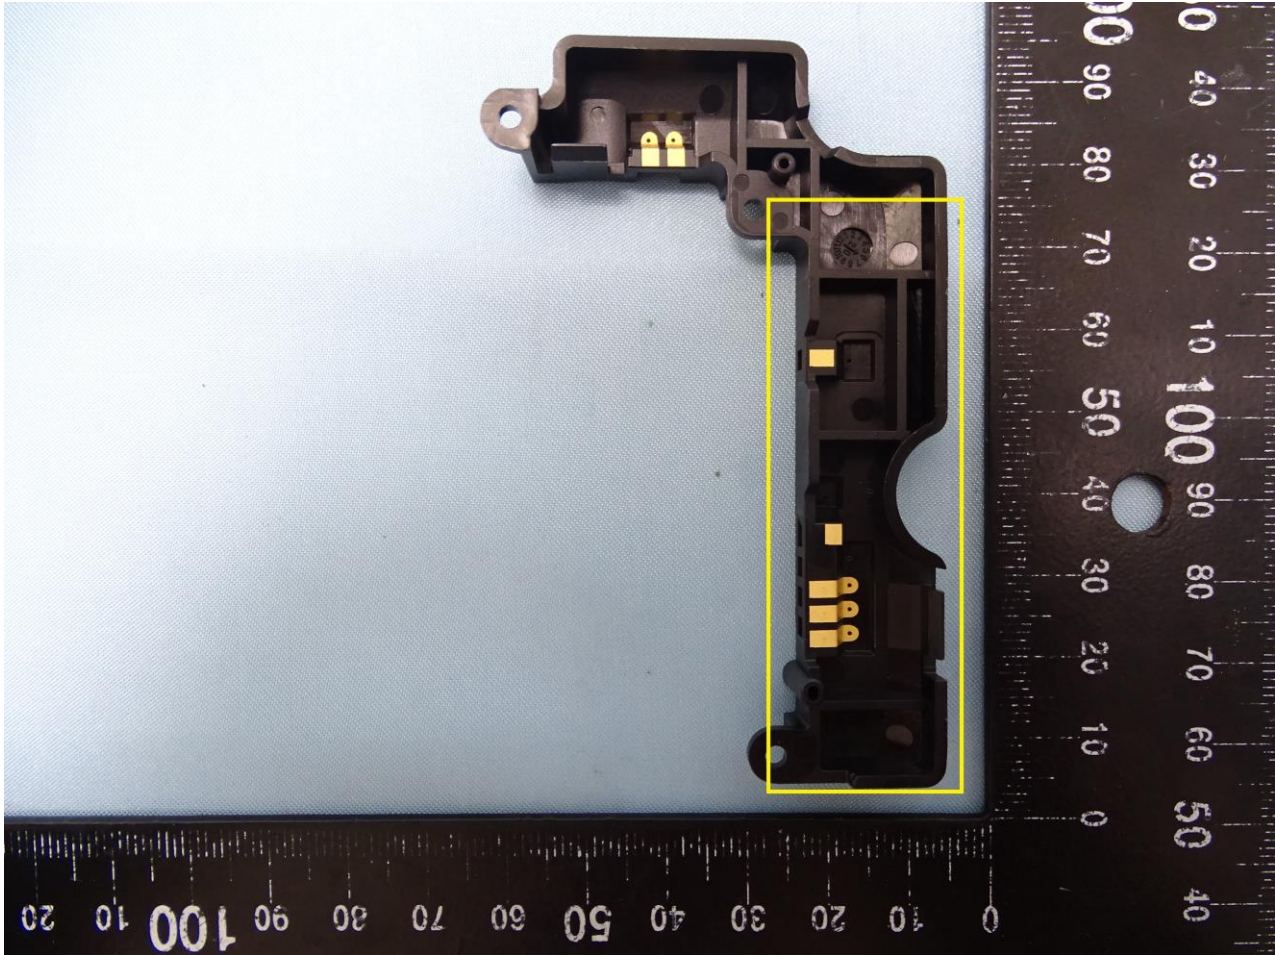

Brand Name: Trimble / Model Name: 121900 / Marketing Name: TSC5

Brand Name: Trimble / Model Name: 121900 / Marketing Name: TSC5

WWAN Module

Brand Name: Trimble / Model Name: 121900 / Marketing Name: TSC5

Brand Name: Trimble / Model Name: 121900 / Marketing Name: TSC5

WWAN Main Antenna

Brand Name: Trimble / Model Name: 121900 / Marketing Name: TSC5

Brand Name: Trimble / Model Name: 121900 / Marketing Name: TSC5

GPS Antenna

Brand Name: Trimble / Model Name: 121900 / Marketing Name: TSC5

—THE END—