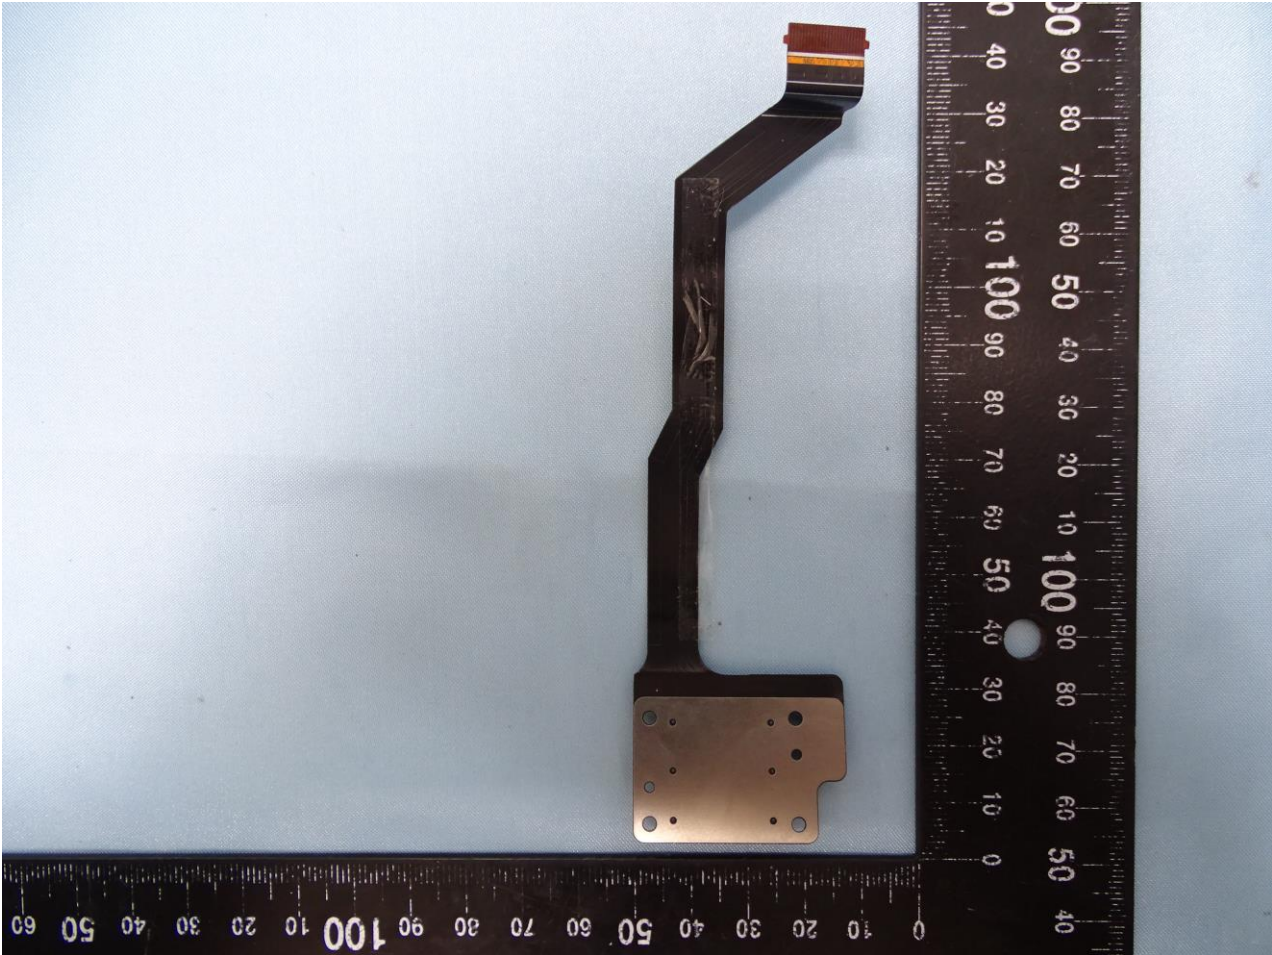

Brand Name: Trimble / Model Name: 121900 / Marketing Name: TSC5

Brand Name: Trimble / Model Name: 121900 / Marketing Name: TSC5

WWAN Module

Brand Name: Trimble / Model Name: 121900 / Marketing Name: TSC5

Brand Name: Trimble / Model Name: 121900 / Marketing Name: TSC5

WWAN Main Antenna

Brand Name: Trimble / Model Name: 121900 / Marketing Name: TSC5

Brand Name: Trimble / Model Name: 121900 / Marketing Name: TSC5

GPS Antenna

Brand Name: Trimble / Model Name: 121900 / Marketing Name: TSC5

—THE END—