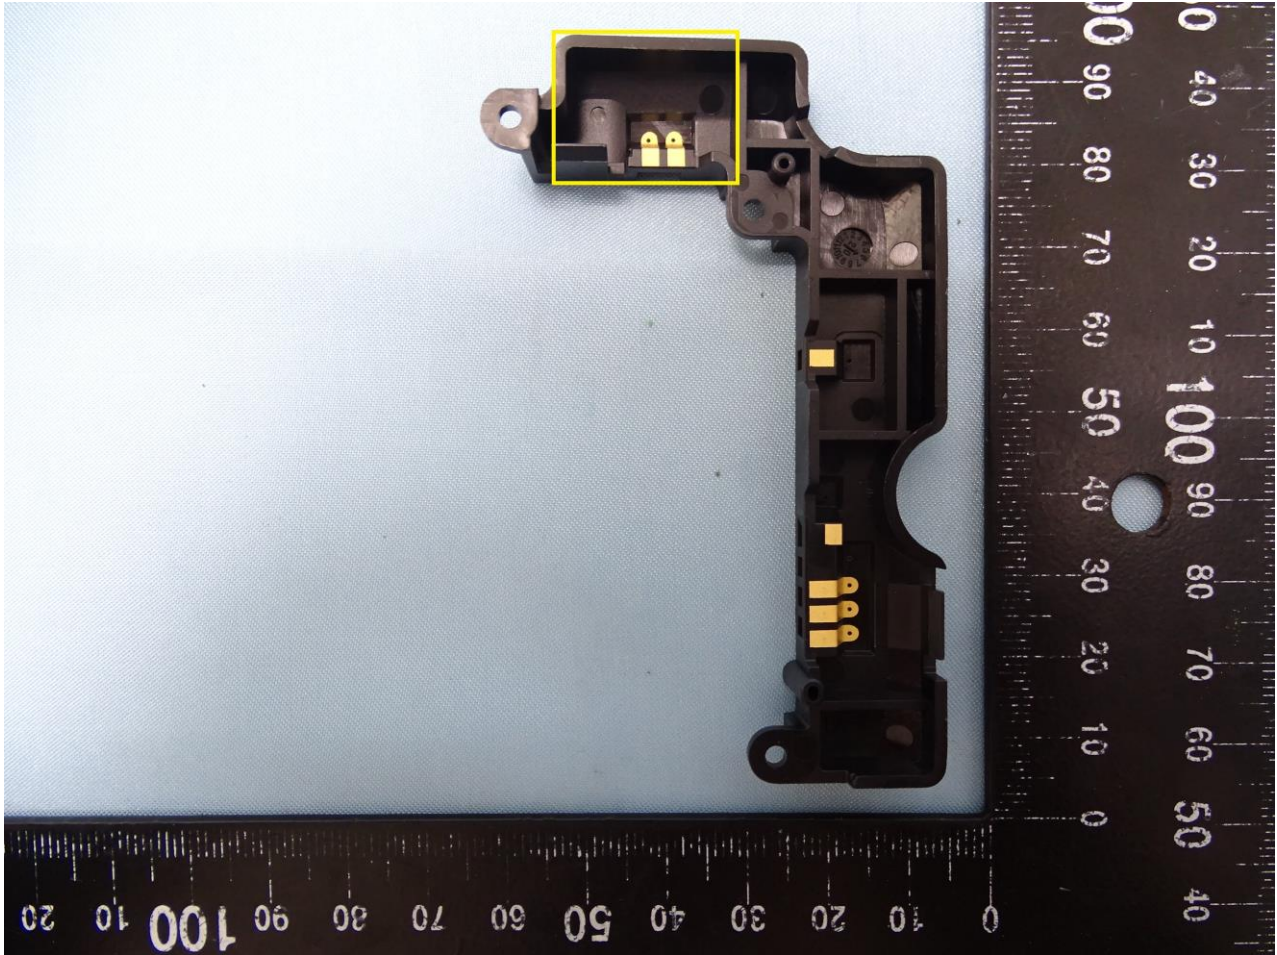

Brand Name: Trimble / Model Name: 121900 / Marketing Name: TSC5

WWAN Main Antenna

Brand Name: Trimble / Model Name: 121900 / Marketing Name: TSC5

Brand Name: Trimble / Model Name: 121900 / Marketing Name: TSC5

WWAN Aux. Antenna

Brand Name: Trimble / Model Name: 121900 / Marketing Name: TSC5

Brand Name: Trimble / Model Name: 121900 / Marketing Name: TSC5

WLAN Antenna 1

Brand Name: Trimble / Model Name: 121900 / Marketing Name: TSC5

Brand Name: Trimble / Model Name: 121900 / Marketing Name: TSC5

WLAN Antenna 2

Brand Name: Trimble / Model Name: 121900 / Marketing Name: TSC5

Brand Name: Trimble / Model Name: 121900 / Marketing Name: TSC5

GPS Antenna

Brand Name: Trimble / Model Name: 121900 / Marketing Name: TSC5

—THE END—