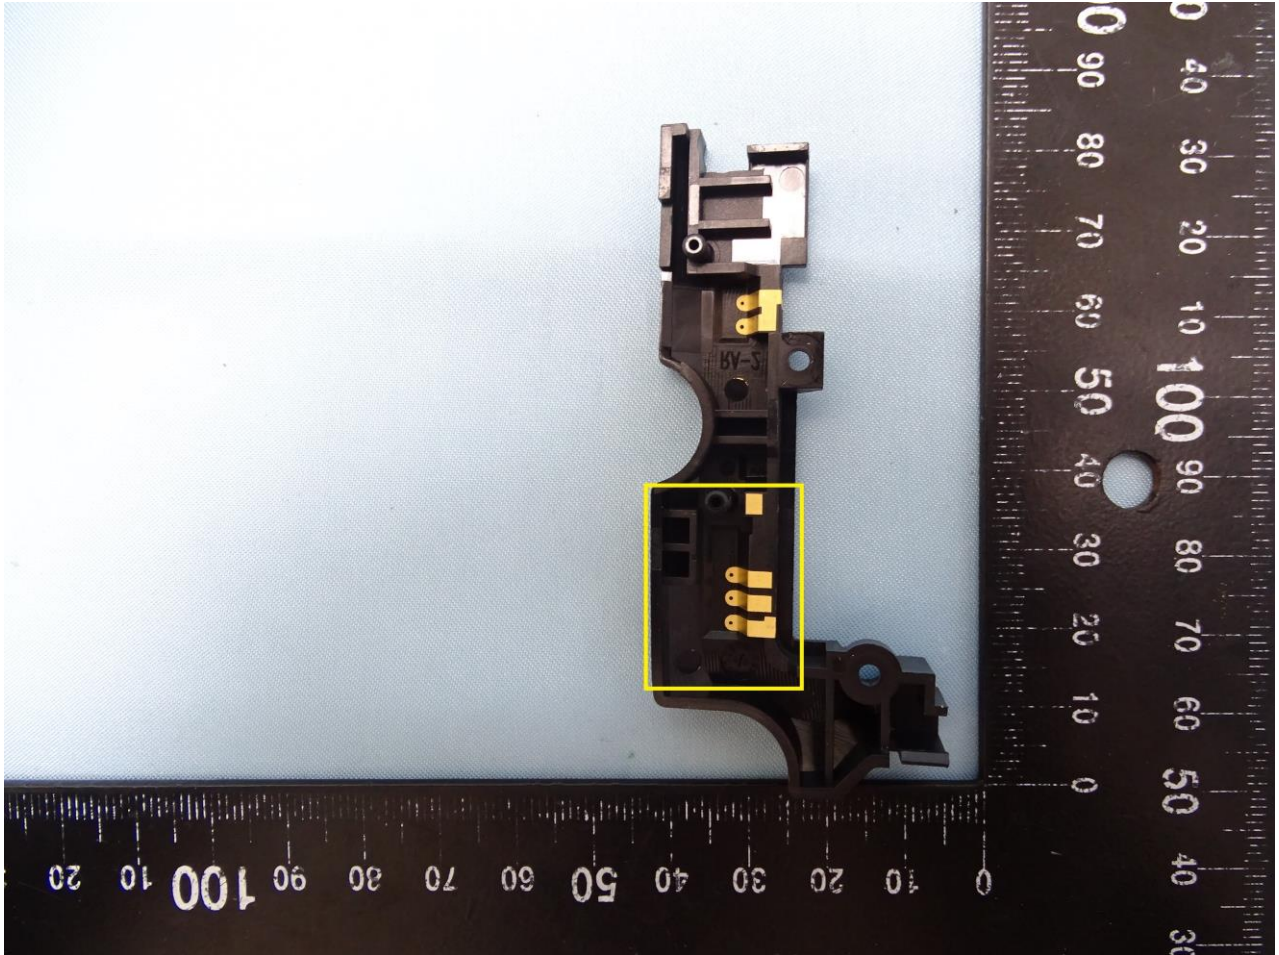

Brand Name: Trimble / Model Name: 121900 / Marketing Name: TSC5

Brand Name: Trimble / Model Name: 121900 / Marketing Name: TSC5

WWAN Module

Brand Name: Trimble / Model Name: 121900 / Marketing Name: TSC5

Brand Name: Trimble / Model Name: 121900 / Marketing Name: TSC5

WWAN Main Antenna

Brand Name: Trimble / Model Name: 121900 / Marketing Name: TSC5

Brand Name: Trimble / Model Name: 121900 / Marketing Name: TSC5

WWAN Aux. Antenna

Brand Name: Trimble / Model Name: 121900 / Marketing Name: TSC5

Brand Name: Trimble / Model Name: 121900 / Marketing Name: TSC5

WLAN Antenna 1

Brand Name: Trimble / Model Name: 121900 / Marketing Name: TSC5

GPS Antenna

Brand Name: Trimble / Model Name: 121900 / Marketing Name: TSC5

—THE END—