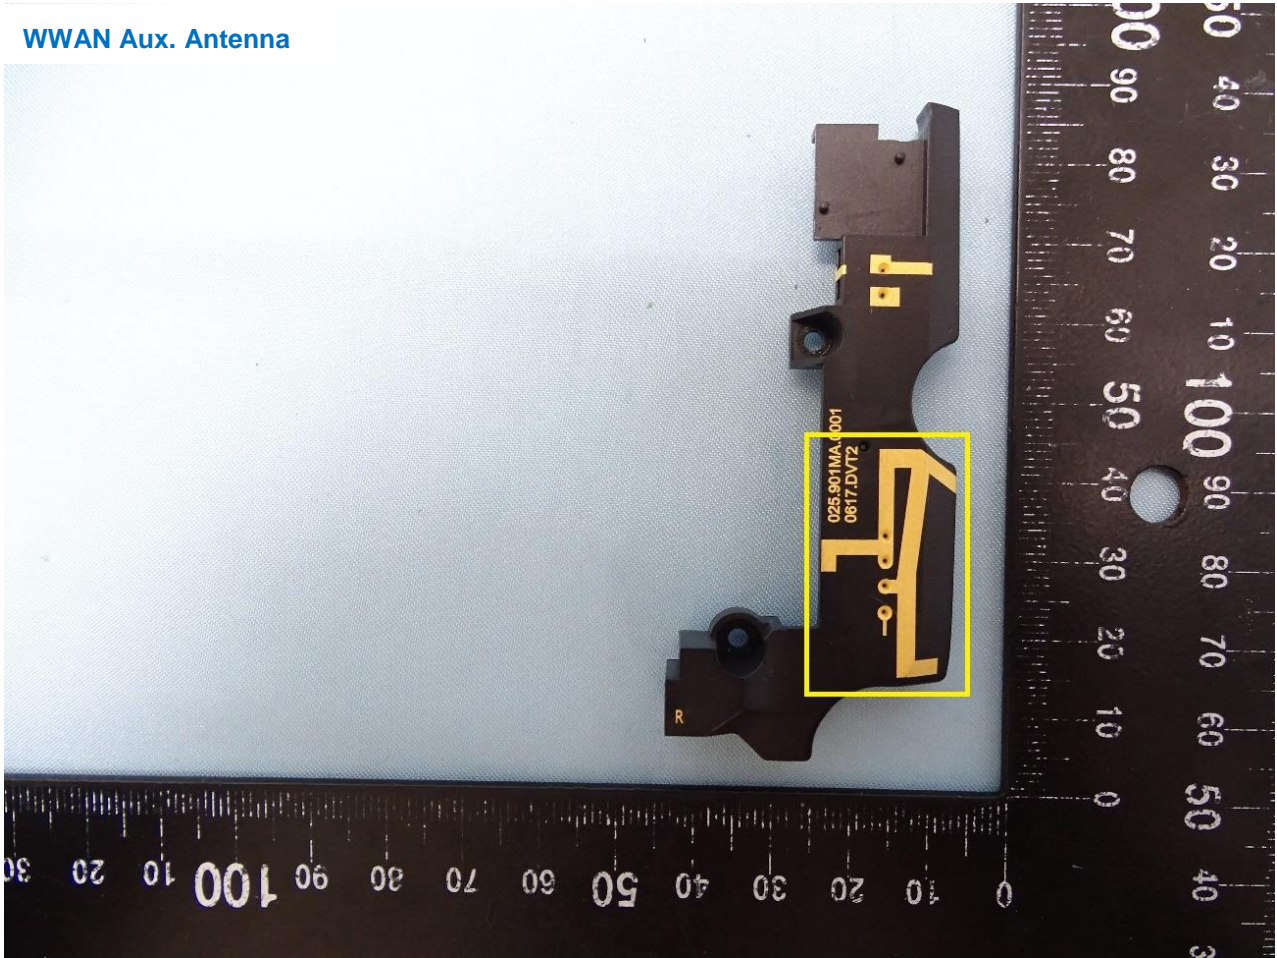

Brand Name: Trimble / Model Name: 121900 / Marketing Name: TSC5

Brand Name: Trimble / Model Name: 121900 / Marketing Name: TSC5

WWAN Module

Brand Name: Trimble / Model Name: 121900 / Marketing Name: TSC5

Brand Name: Trimble / Model Name: 121900 / Marketing Name: TSC5

WWAN Main Antenna

Brand Name: Trimble / Model Name: 121900 / Marketing Name: TSC5

Brand Name: Trimble / Model Name: 121900 / Marketing Name: TSC5

WWAN Aux. Antenna

Brand Name: Trimble / Model Name: 121900 / Marketing Name: TSC5

Brand Name: Trimble / Model Name: 121900 / Marketing Name: TSC5

WLAN Antenna 1

Brand Name: Trimble / Model Name: 121900 / Marketing Name: TSC5