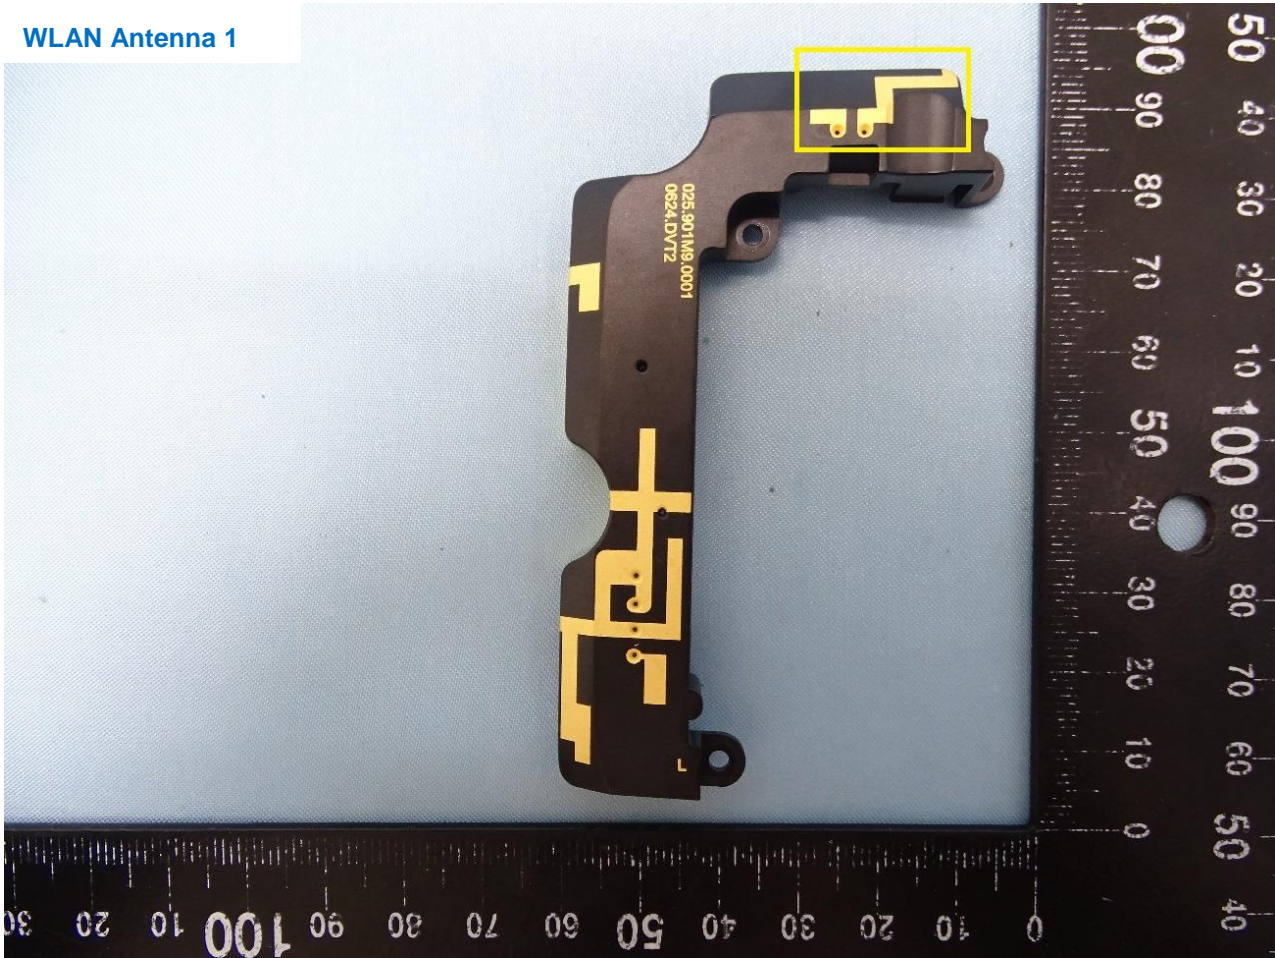

Brand Name: Trimble / Model Name: 121900 / Marketing Name: TSC5

WWAN Main Antenna

Brand Name: Trimble / Model Name: 121900 / Marketing Name: TSC5

Brand Name: Trimble / Model Name: 121900 / Marketing Name: TSC5

WWAN Aux. Antenna

Brand Name: Trimble / Model Name: 121900 / Marketing Name: TSC5

Brand Name: Trimble / Model Name: 121900 / Marketing Name: TSC5

WLAN Antenna 1

Brand Name: Trimble / Model Name: 121900 / Marketing Name: TSC5