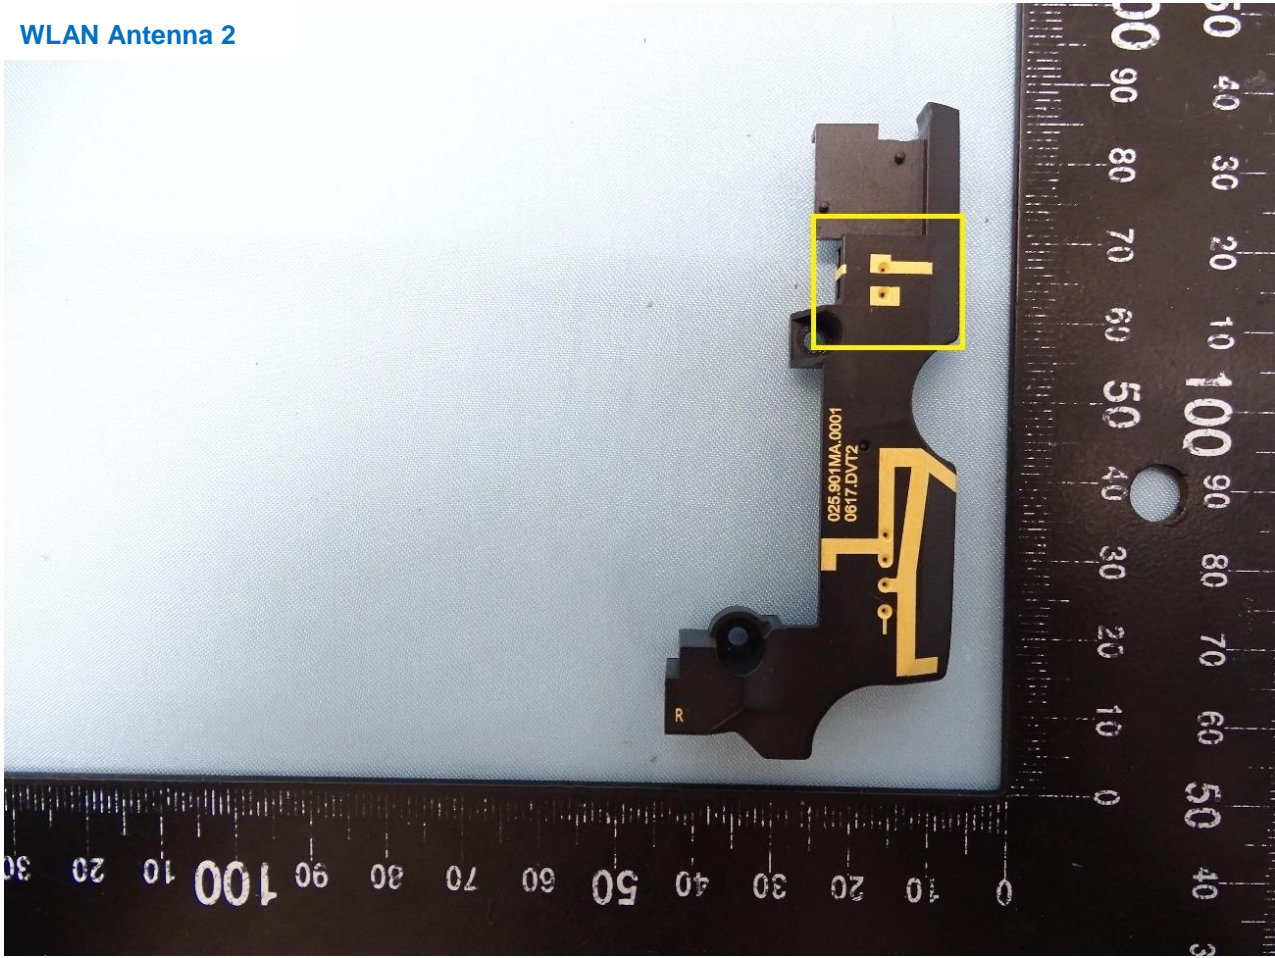

Brand Name: Trimble / Model Name: 121900 / Marketing Name: TSC5

WLAN Antenna 2