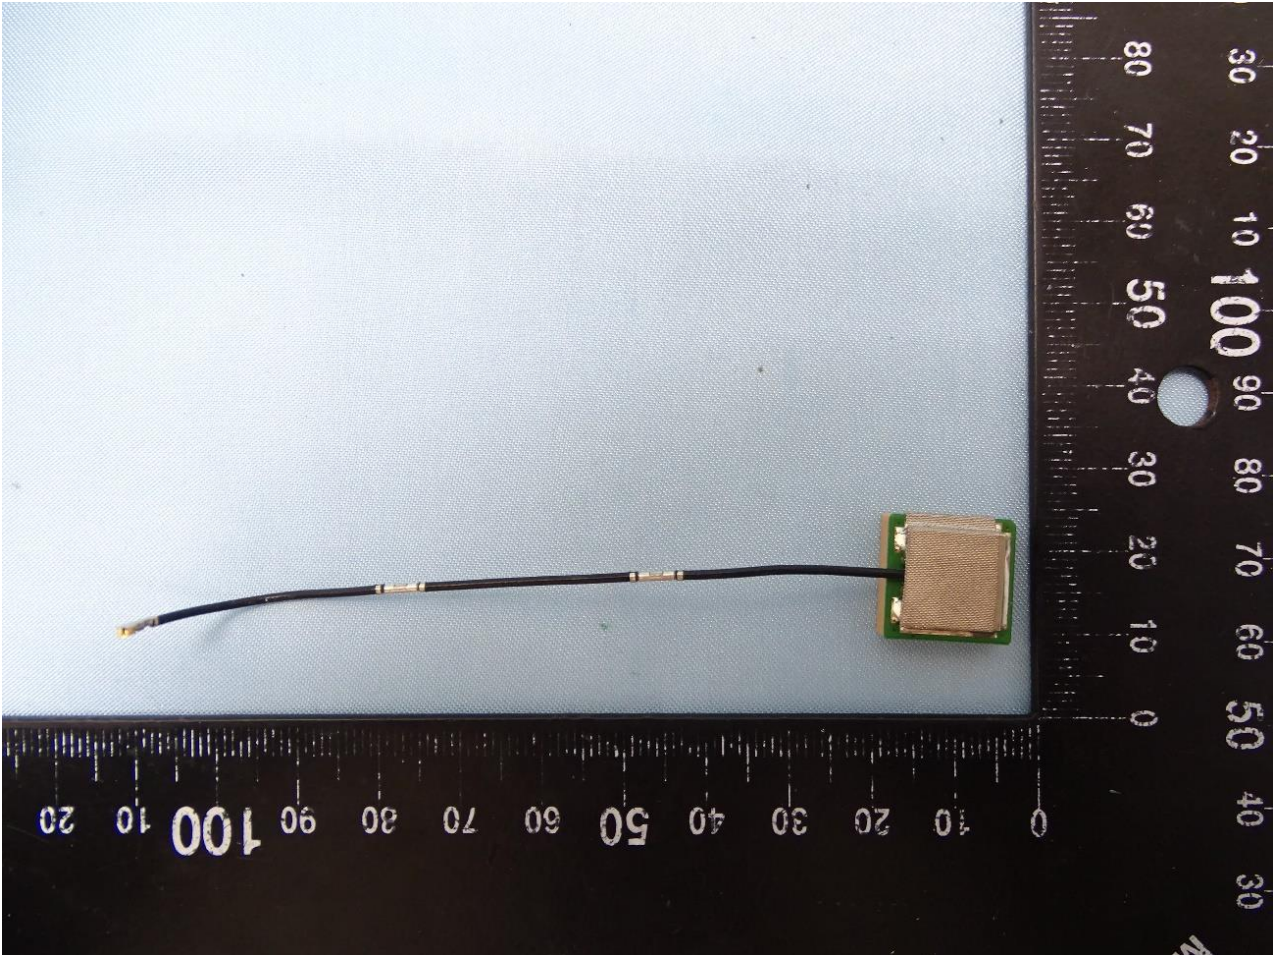

Brand Name: Trimble / Model Name: 121900 / Marketing Name: TSC5

WWAN Main Antenna

Brand Name: Trimble / Model Name: 121900 / Marketing Name: TSC5

Brand Name: Trimble / Model Name: 121900 / Marketing Name: TSC5

WWAN Aux. Antenna

Brand Name: Trimble / Model Name: 121900 / Marketing Name: TSC5

Brand Name: Trimble / Model Name: 121900 / Marketing Name: TSC5

WLAN Antenna 1

Brand Name: Trimble / Model Name: 121900 / Marketing Name: TSC5

Brand Name: Trimble / Model Name: 121900 / Marketing Name: TSC5

WLAN Antenna 2

Brand Name: Trimble / Model Name: 121900 / Marketing Name: TSC5

Brand Name: Trimble / Model Name: 121900 / Marketing Name: TSC5

GPS Antenna

Brand Name: Trimble / Model Name: 121900 / Marketing Name: TSC5

—THE END—