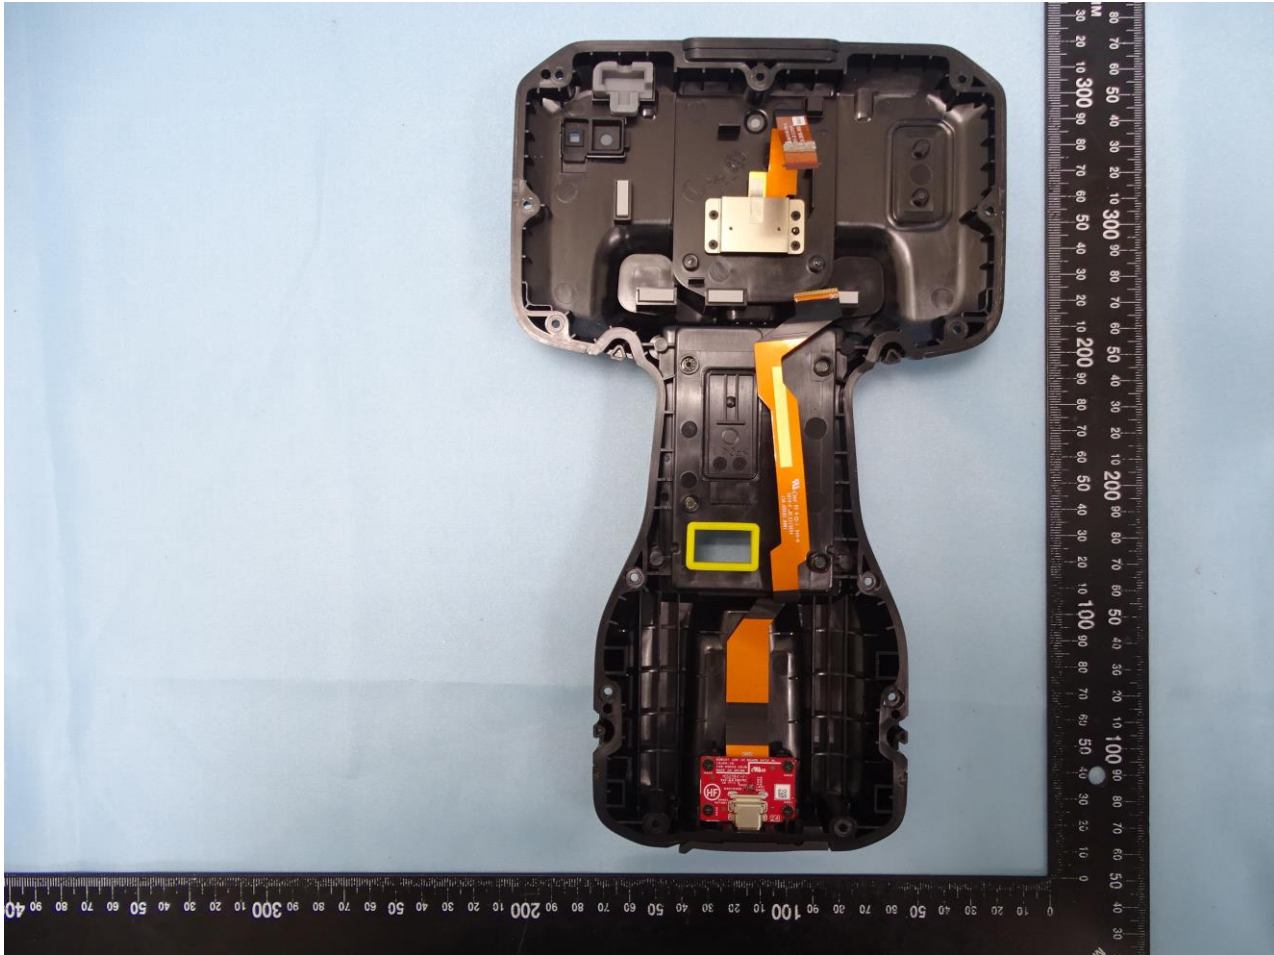

3. Internal Photograph of EUT

Brand Name: Trimble / Model Name: 121900 / Marketing Name: TSC5

Brand Name: Trimble / Model Name: 121900 / Marketing Name: TSC5

Brand Name: Trimble / Model Name: 121900 / Marketing Name: TSC5

Brand Name: Trimble / Model Name: 121900 / Marketing Name: TSC5

Brand Name: Trimble / Model Name: 121900 / Marketing Name: TSC5

Brand Name: Trimble / Model Name: 121900 / Marketing Name: TSC5

Brand Name: Trimble / Model Name: 121900 / Marketing Name: TSC5