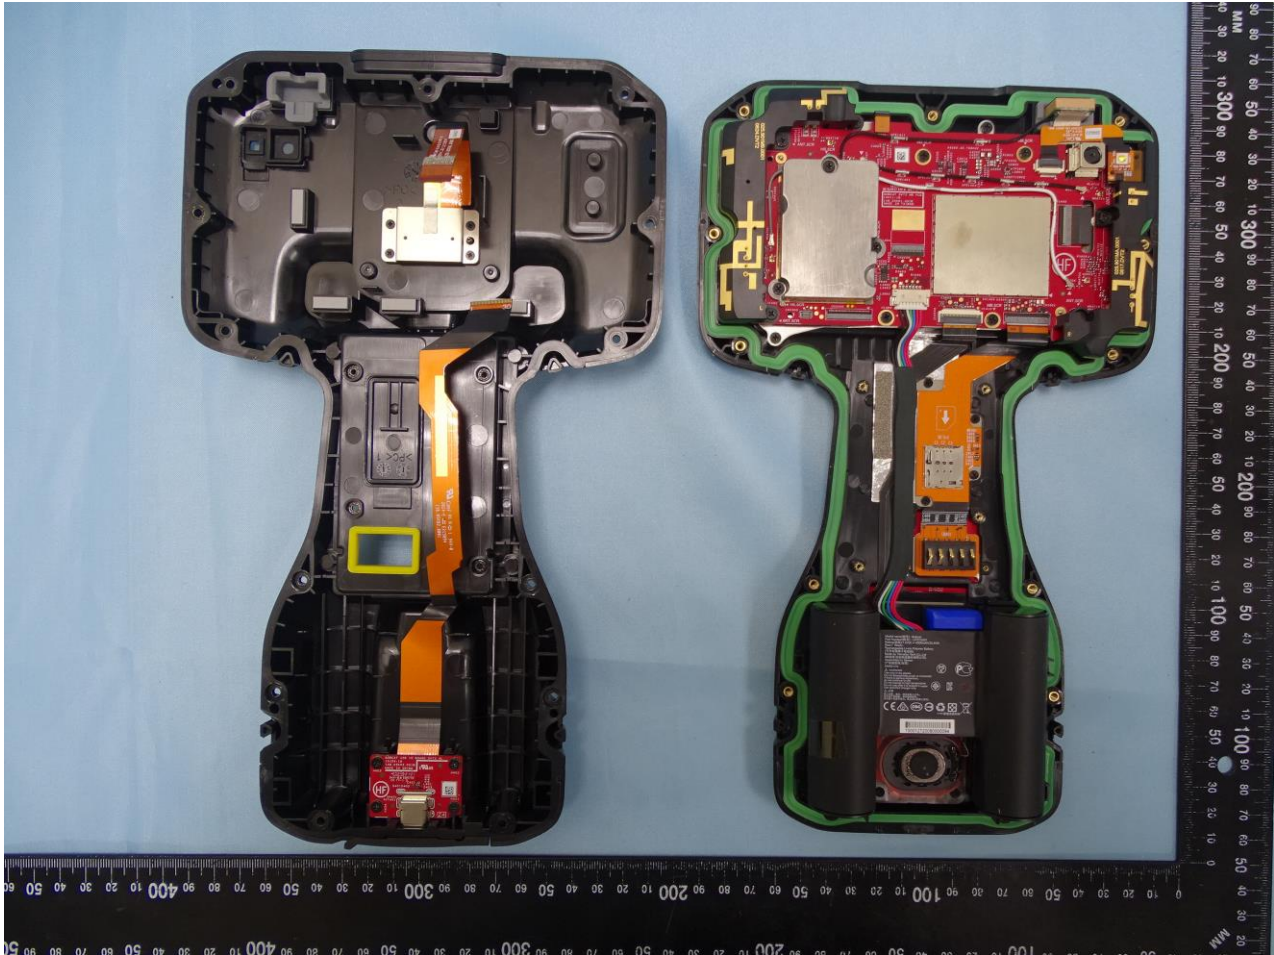

3. Internal Photograph of EUT

Brand Name: Trimble / Model Name: 121900 / Marketing Name: TSC5

Brand Name: Trimble / Model Name: 121900 / Marketing Name: TSC5

Brand Name: Trimble / Model Name: 121900 / Marketing Name: TSC5

Brand Name: Trimble / Model Name: 121900 / Marketing Name: TSC5

Brand Name: Trimble / Model Name: 121900 / Marketing Name: TSC5

Brand Name: Trimble / Model Name: 121900 / Marketing Name: TSC5

Brand Name: Trimble / Model Name: 121900 / Marketing Name: TSC5