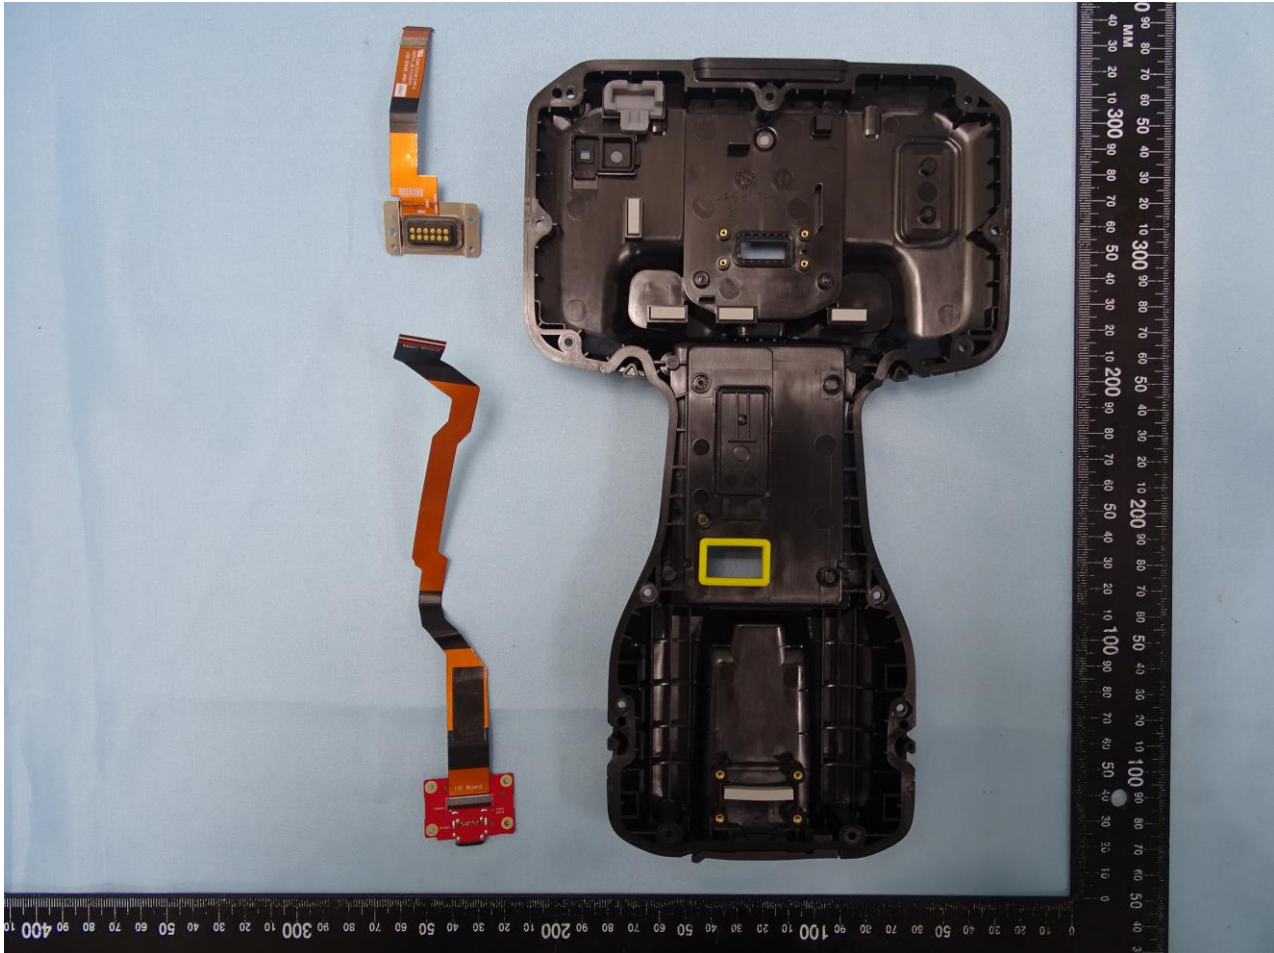

3. Internal Photograph of EUT

Brand Name: Trimble / Model Name: 121900 / Marketing Name: TSC5

Brand Name: Trimble / Model Name: 121900 / Marketing Name: TSC5

Brand Name: Trimble / Model Name: 121900 / Marketing Name: TSC5

Brand Name: Trimble / Model Name: 121900 / Marketing Name: TSC5

Brand Name: Trimble / Model Name: 121900 / Marketing Name: TSC5

Brand Name: Trimble / Model Name: 121900 / Marketing Name: TSC5

Brand Name: Trimble / Model Name: 121900 / Marketing Name: TSC5