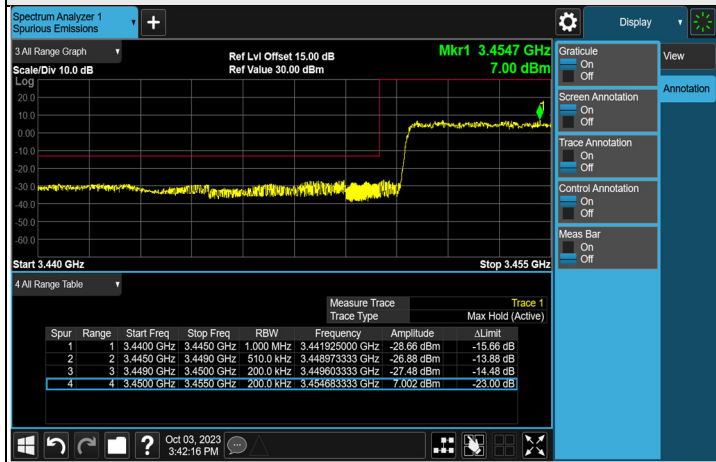

1RB CH 630668 (3460.02 MHz)

1RB CH 636000 (3540.00 MHz)

FULL CH 630668 (3460.02 MHz)

FULL CH 636000 (3540.00 MHz)

### NR n78 SCS 30 kHz, Channel Bandwidth: 30 MHz

Channel 631000 (3465.00 MHz)

Channel 633334 (3500.01 MHz)

Channel 635666 (3534.99 MHz)

\*The 9kHz signal over the limit is from Spectrum.

1RB CH 631000 (3465.00 MHz)

1RB CH 635666 (3534.99 MHz)

FULL CH 631000 (3465.00 MHz)

FULL CH 635666 (3534.99 MHz)

### NR n78 SCS 30 kHz, Channel Bandwidth: 40 MHz

\*The 9kHz signal over the limit is from Spectrum.

1RB CH 631334 (3470.01 MHz)

1RB CH 635332 (3529.98 MHz)

FULL CH 631334 (3470.01 MHz)

FULL CH 635332 (3529.98 MHz)