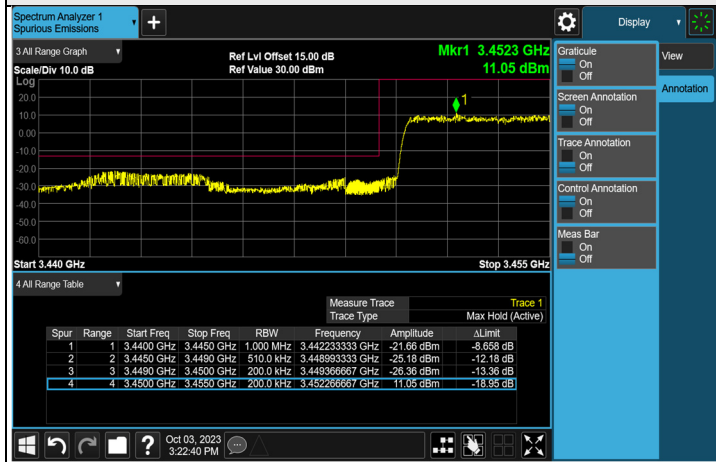

1RB CH 630668 (3460.02 MHz)

1RB CH 636000 (3540.00 MHz)

FULL CH 630668 (3460.02 MHz)

FULL CH 636000 (3540.00 MHz)

### NR n78 SCS 30 kHz, Channel Bandwidth: 30 MHz

Channel 631000 (3465.00 MHz)

Channel 633334 (3500.01 MHz)

Channel 635666 (3534.99 MHz)

\*The 9kHz signal over the limit is from Spectrum.

1RB CH 631000 (3465.00 MHz)

1RB CH 635666 (3534.99 MHz)

FULL CH 631000 (3465.00 MHz)

FULL CH 635666 (3534.99 MHz)

### NR n78 SCS 30 kHz, Channel Bandwidth: 40 MHz

\*The 9kHz signal over the limit is from Spectrum.

1RB CH 631334 (3470.01 MHz)

1RB CH 635332 (3529.98 MHz)

FULL CH 631334 (3470.01 MHz)

FULL CH 635332 (3529.98 MHz)