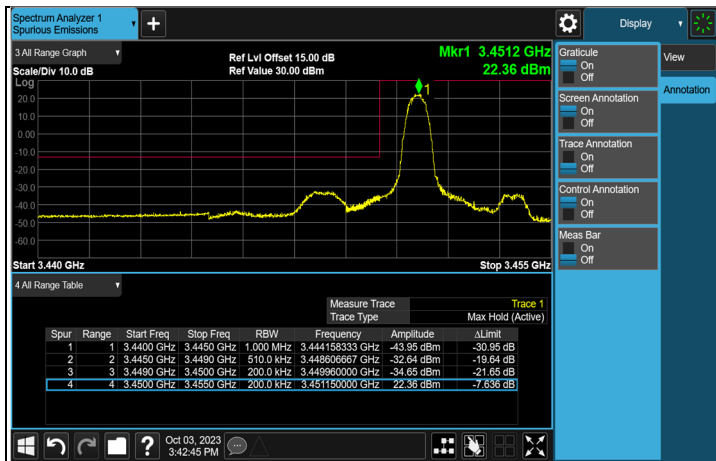

### NR n78 SCS 30 kHz, Channel Bandwidth: 30 MHz

Channel 631000 (3465.00 MHz)

Channel 633334 (3500.01 MHz)

Channel 635666 (3534.99 MHz)

\*The 9kHz signal over the limit is from Spectrum.

1RB CH 631000 (3465.00 MHz)

1RB CH 635666 (3534.99 MHz)

FULL CH 631000 (3465.00 MHz)

FULL CH 635666 (3534.99 MHz)

### NR n78 SCS 30 kHz, Channel Bandwidth: 40 MHz

\*The 9kHz signal over the limit is from Spectrum.

1RB CH 631334 (3470.01 MHz)

1RB CH 635332 (3529.98 MHz)

FULL CH 631334 (3470.01 MHz)

FULL CH 635332 (3529.98 MHz)