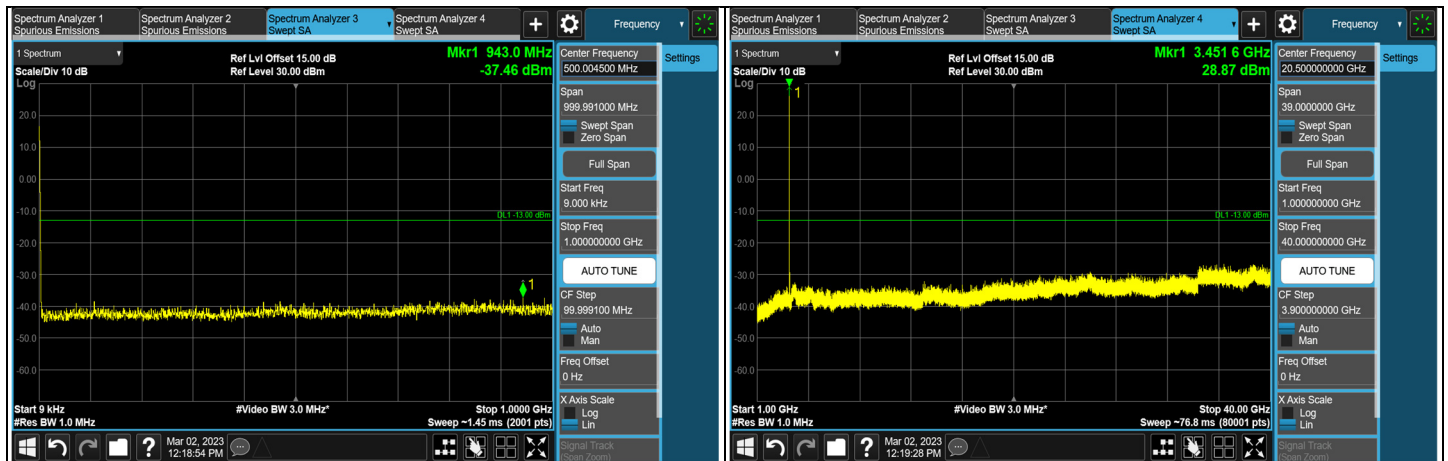

### NR n78 SCS 30 kHz, Channel Bandwidth: 30 MHz

Channel 631000 (3465.00 MHz)

Channel 633334 (3500.01 MHz)

Channel 635666 (3534.99 MHz)

\*The 9kHz signal over the limit is from Spectrum.

1RB CH 631000 (3465.00 MHz)

1RB CH 635666 (3534.99 MHz)

FULL CH 631000 (3465.00 MHz)

FULL CH 635666 (3534.99 MHz)

### NR n78 SCS 30 kHz, Channel Bandwidth: 40 MHz

\*The 9kHz signal over the limit is from Spectrum.

1RB CH 631334 (3470.01 MHz)

1RB CH 635332 (3529.98 MHz)

FULL CH 631334 (3470.01 MHz)

FULL CH 635332 (3529.98 MHz)