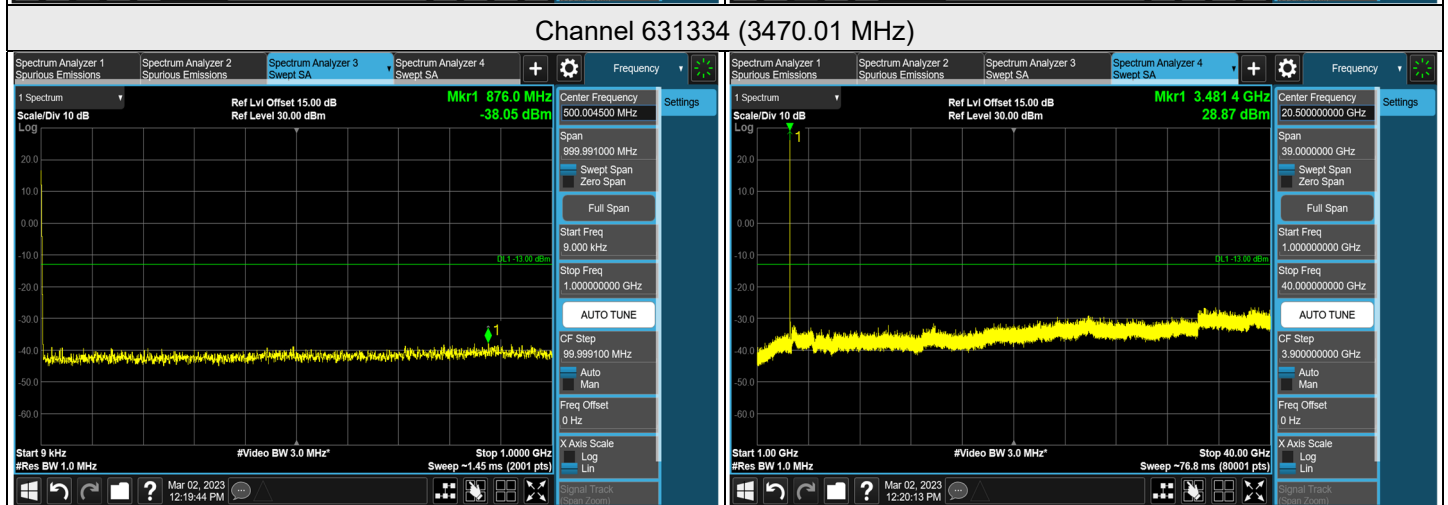

1RB CH 630668 (3460.02 MHz)

1RB CH 636000 (3540.00 MHz)

FULL CH 630668 (3460.02 MHz)

FULL CH 636000 (3540.00 MHz)

### NR n78 SCS 30 kHz, Channel Bandwidth: 30 MHz

Channel 631000 (3465.00 MHz)

Channel 633334 (3500.01 MHz)

Channel 635666 (3534.99 MHz)

\*The 9kHz signal over the limit is from Spectrum.

1RB CH 631000 (3465.00 MHz)

1RB CH 635666 (3534.99 MHz)

FULL CH 631000 (3465.00 MHz)

FULL CH 635666 (3534.99 MHz)

### NR n78 SCS 30 kHz, Channel Bandwidth: 40 MHz

\*The 9kHz signal over the limit is from Spectrum.

1RB CH 631334 (3470.01 MHz)

1RB CH 635332 (3529.98 MHz)

FULL CH 631334 (3470.01 MHz)

FULL CH 635332 (3529.98 MHz)