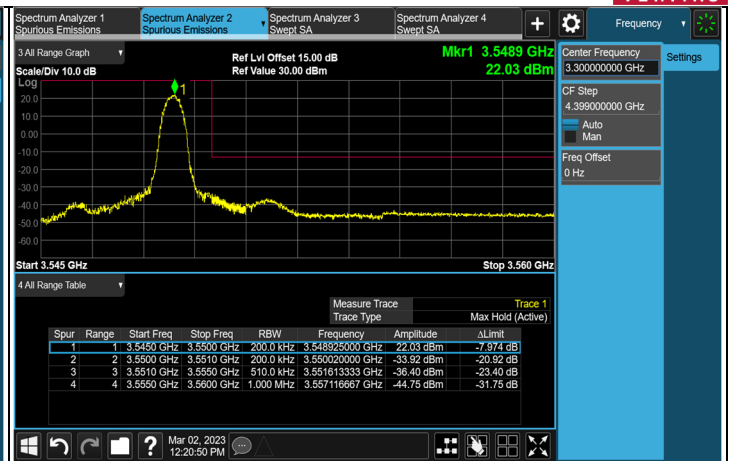

### NR n78 SCS 30 kHz, Channel Bandwidth: 30 MHz

Channel 631000 (3465.00 MHz)

Channel 633334 (3500.01 MHz)

Channel 635666 (3534.99 MHz)

\*The 9kHz signal over the limit is from Spectrum.

1RB CH 631000 (3465.00 MHz)

1RB CH 635666 (3534.99 MHz)

FULL CH 631000 (3465.00 MHz)

FULL CH 635666 (3534.99 MHz)

### NR n78 SCS 30 kHz, Channel Bandwidth: 40 MHz

\*The 9kHz signal over the limit is from Spectrum.

1RB CH 631334 (3470.01 MHz)

1RB CH 635332 (3529.98 MHz)

FULL CH 631334 (3470.01 MHz)

FULL CH 635332 (3529.98 MHz)