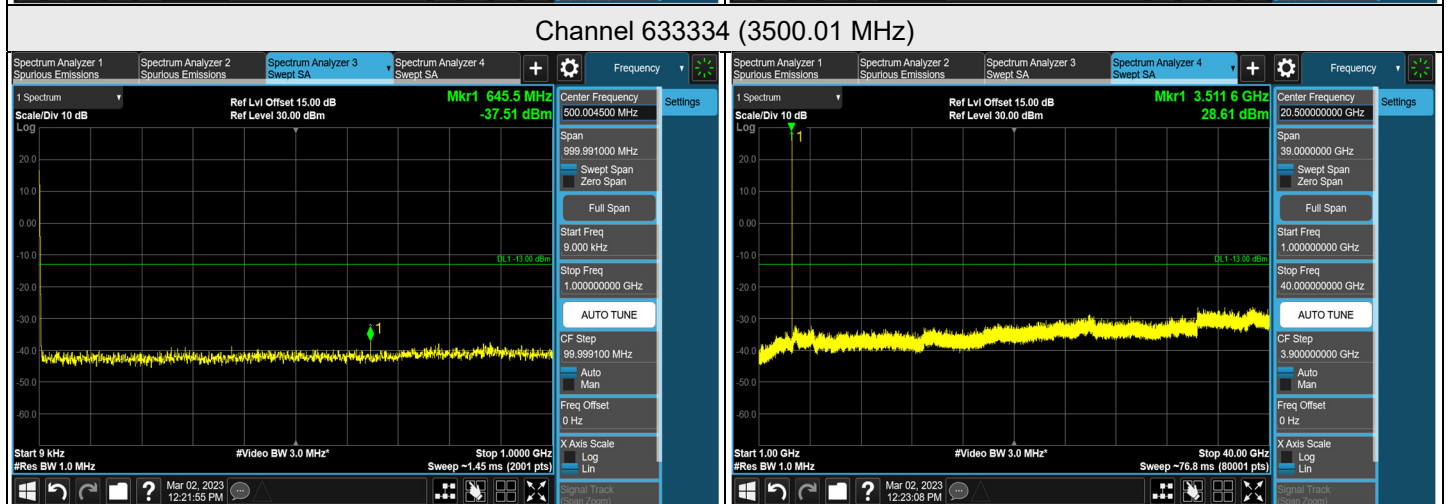

### NR n78 SCS 30 kHz, Channel Bandwidth: 30 MHz

Channel 631000 (3465.00 MHz)

Channel 633334 (3500.01 MHz)

Channel 635666 (3534.99 MHz)

\*The 9kHz signal over the limit is from Spectrum.

1RB CH 631000 (3465.00 MHz)

1RB CH 635666 (3534.99 MHz)

FULL CH 631000 (3465.00 MHz)

FULL CH 635666 (3534.99 MHz)

### NR n78 SCS 30 kHz, Channel Bandwidth: 40 MHz

\*The 9kHz signal over the limit is from Spectrum.

1RB CH 631334 (3470.01 MHz)

1RB CH 635332 (3529.98 MHz)

FULL CH 631334 (3470.01 MHz)

FULL CH 635332 (3529.98 MHz)