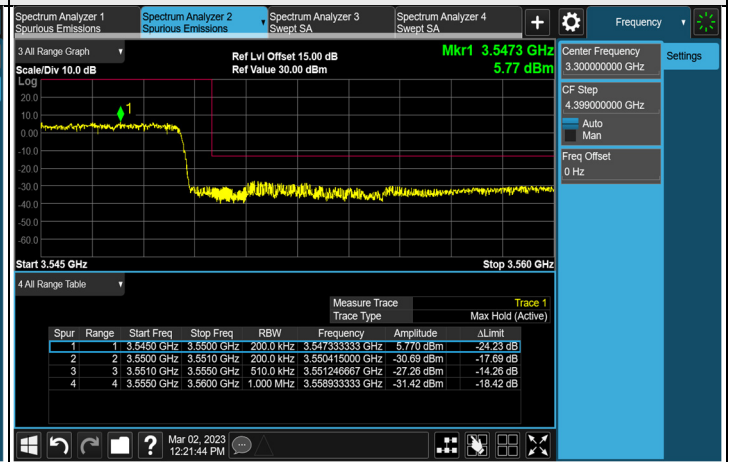

1RB CH 630668 (3460.02 MHz)

1RB CH 636000 (3540.00 MHz)

FULL CH 630668 (3460.02 MHz)

FULL CH 636000 (3540.00 MHz)

### NR n78 SCS 30 kHz, Channel Bandwidth: 30 MHz

Channel 631000 (3465.00 MHz)

Channel 633334 (3500.01 MHz)

Channel 635666 (3534.99 MHz)

\*The 9kHz signal over the limit is from Spectrum.

1RB CH 631000 (3465.00 MHz)

1RB CH 635666 (3534.99 MHz)

FULL CH 631000 (3465.00 MHz)

FULL CH 635666 (3534.99 MHz)

### NR n78 SCS 30 kHz, Channel Bandwidth: 40 MHz

\*The 9kHz signal over the limit is from Spectrum.

1RB CH 631334 (3470.01 MHz)

1RB CH 635332 (3529.98 MHz)

FULL CH 631334 (3470.01 MHz)

FULL CH 635332 (3529.98 MHz)