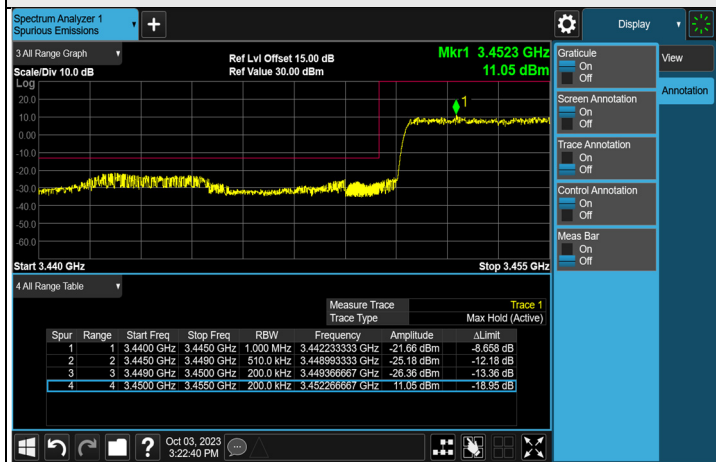

1RB CH 630668 (3460.02 MHz)

1RB CH 636000 (3540.00 MHz)

FULL CH 630668 (3460.02 MHz)

FULL CH 636000 (3540.00 MHz)

### NR n78 SCS 30 kHz, Channel Bandwidth: 30 MHz

Channel 631000 (3465.00 MHz)

Channel 633334 (3500.01 MHz)

Channel 635666 (3534.99 MHz)

\*The 9kHz signal over the limit is from Spectrum.

1RB CH 631000 (3465.00 MHz)

1RB CH 635666 (3534.99 MHz)

FULL CH 631000 (3465.00 MHz)

FULL CH 635666 (3534.99 MHz)

### NR n78 SCS 30 kHz, Channel Bandwidth: 40 MHz

\*The 9kHz signal over the limit is from Spectrum.

1RB CH 631334 (3470.01 MHz)

1RB CH 635332 (3529.98 MHz)

FULL CH 631334 (3470.01 MHz)

FULL CH 635332 (3529.98 MHz)