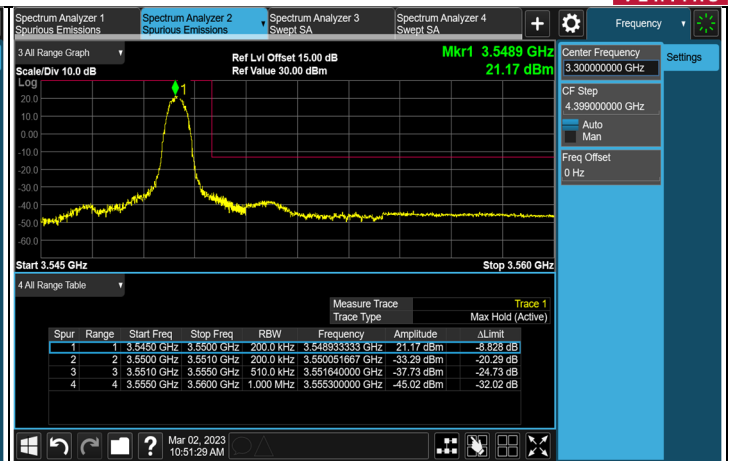

1RB CH 630668 (3460.02 MHz)

1RB CH 636000 (3540.00 MHz)

FULL CH 630668 (3460.02 MHz)

FULL CH 636000 (3540.00 MHz)

### NR n78 SCS 30 kHz, Channel Bandwidth: 30 MHz

Channel 631000 (3465.00 MHz)

Channel 633334 (3500.01 MHz)

Channel 635666 (3534.99 MHz)

\*The 9kHz signal over the limit is from Spectrum.

1RB CH 631000 (3465.00 MHz)

1RB CH 635666 (3534.99 MHz)

FULL CH 631000 (3465.00 MHz)

FULL CH 635666 (3534.99 MHz)

### NR n78 SCS 30 kHz, Channel Bandwidth: 40 MHz

\*The 9kHz signal over the limit is from Spectrum.

1RB CH 631334 (3470.01 MHz)

1RB CH 635332 (3529.98 MHz)

FULL CH 631334 (3470.01 MHz)

FULL CH 635332 (3529.98 MHz)