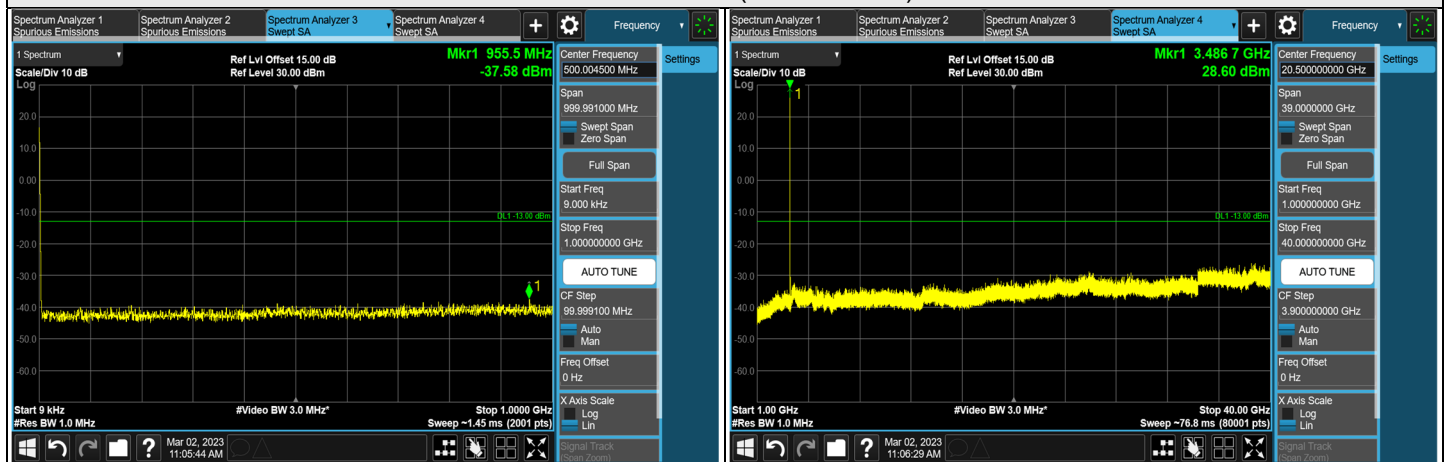

1RB CH 630668 (3460.02 MHz)

1RB CH 636000 (3540.00 MHz)

FULL CH 630668 (3460.02 MHz)

FULL CH 636000 (3540.00 MHz)

### NR n78 SCS 30 kHz, Channel Bandwidth: 30 MHz

Channel 631000 (3465.00 MHz)

Channel 633334 (3500.01 MHz)

Channel 635666 (3534.99 MHz)

\*The 9kHz signal over the limit is from Spectrum.

1RB CH 631000 (3465.00 MHz)

1RB CH 635666 (3534.99 MHz)

FULL CH 631000 (3465.00 MHz)

FULL CH 635666 (3534.99 MHz)

### NR n78 SCS 30 kHz, Channel Bandwidth: 40 MHz

\*The 9kHz signal over the limit is from Spectrum.

1RB CH 631334 (3470.01 MHz)

1RB CH 635332 (3529.98 MHz)

FULL CH 631334 (3470.01 MHz)

FULL CH 635332 (3529.98 MHz)