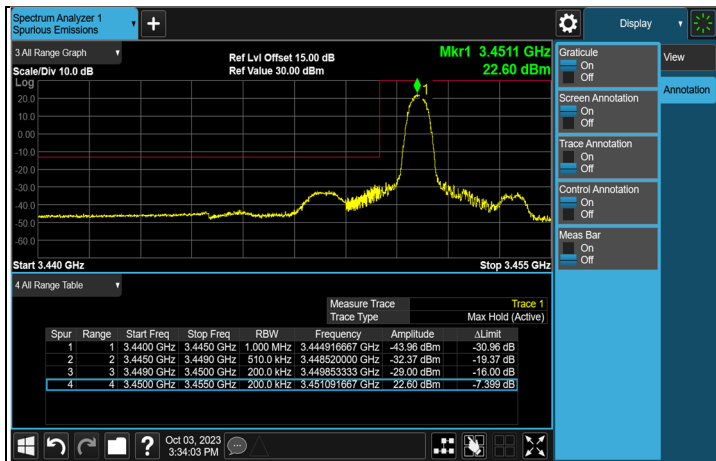

1RB CH 630668 (3460.02 MHz)

1RB CH 636000 (3540.00 MHz)

FULL CH 630668 (3460.02 MHz)

FULL CH 636000 (3540.00 MHz)

### NR n78 SCS 30 kHz, Channel Bandwidth: 30 MHz

Channel 631000 (3465.00 MHz)

Channel 633334 (3500.01 MHz)

Channel 635666 (3534.99 MHz)

\*The 9kHz signal over the limit is from Spectrum.

1RB CH 631000 (3465.00 MHz)

1RB CH 635666 (3534.99 MHz)

FULL CH 631000 (3465.00 MHz)

FULL CH 635666 (3534.99 MHz)

### NR n78 SCS 30 kHz, Channel Bandwidth: 40 MHz

\*The 9kHz signal over the limit is from Spectrum.

1RB CH 631334 (3470.01 MHz)

1RB CH 635332 (3529.98 MHz)

FULL CH 631334 (3470.01 MHz)

FULL CH 635332 (3529.98 MHz)