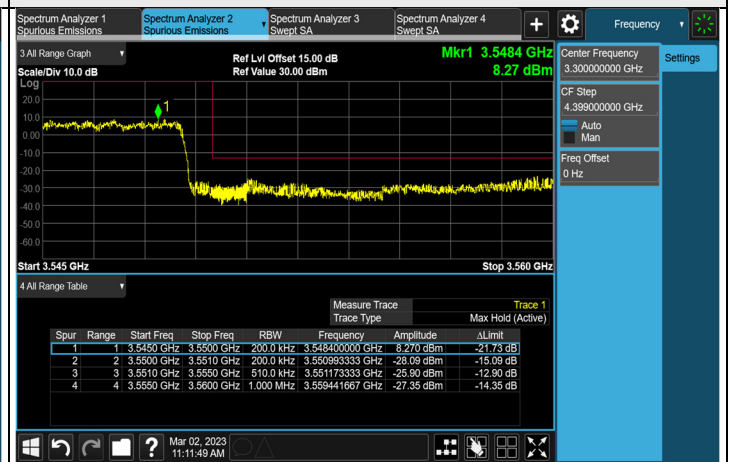

1RB CH 630668 (3460.02 MHz)

1RB CH 636000 (3540.00 MHz)

FULL CH 630668 (3460.02 MHz)

FULL CH 636000 (3540.00 MHz)

### NR n78 SCS 30 kHz, Channel Bandwidth: 30 MHz

Channel 631000 (3465.00 MHz)

Channel 633334 (3500.01 MHz)

Channel 635666 (3534.99 MHz)

\*The 9kHz signal over the limit is from Spectrum.

1RB CH 631000 (3465.00 MHz)

1RB CH 635666 (3534.99 MHz)

FULL CH 631000 (3465.00 MHz)

FULL CH 635666 (3534.99 MHz)

### NR n78 SCS 30 kHz, Channel Bandwidth: 40 MHz

\*The 9kHz signal over the limit is from Spectrum.

1RB CH 631334 (3470.01 MHz)

1RB CH 635332 (3529.98 MHz)

FULL CH 631334 (3470.01 MHz)

FULL CH 635332 (3529.98 MHz)