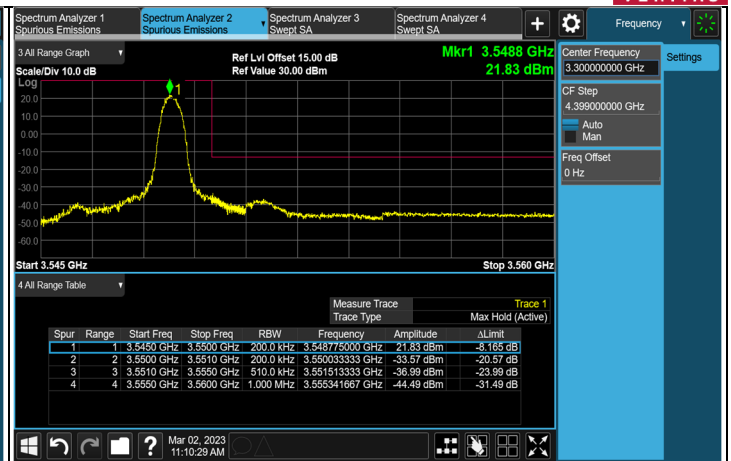

1RB CH 630668 (3460.02 MHz)

1RB CH 636000 (3540.00 MHz)

FULL CH 630668 (3460.02 MHz)

FULL CH 636000 (3540.00 MHz)

### NR n78 SCS 30 kHz, Channel Bandwidth: 30 MHz

Channel 631000 (3465.00 MHz)

Channel 633334 (3500.01 MHz)

Channel 635666 (3534.99 MHz)

\*The 9kHz signal over the limit is from Spectrum.

1RB CH 631000 (3465.00 MHz)

1RB CH 635666 (3534.99 MHz)

FULL CH 631000 (3465.00 MHz)

FULL CH 635666 (3534.99 MHz)

### NR n78 SCS 30 kHz, Channel Bandwidth: 40 MHz

\*The 9kHz signal over the limit is from Spectrum.

1RB CH 631334 (3470.01 MHz)

1RB CH 635332 (3529.98 MHz)

FULL CH 631334 (3470.01 MHz)

FULL CH 635332 (3529.98 MHz)