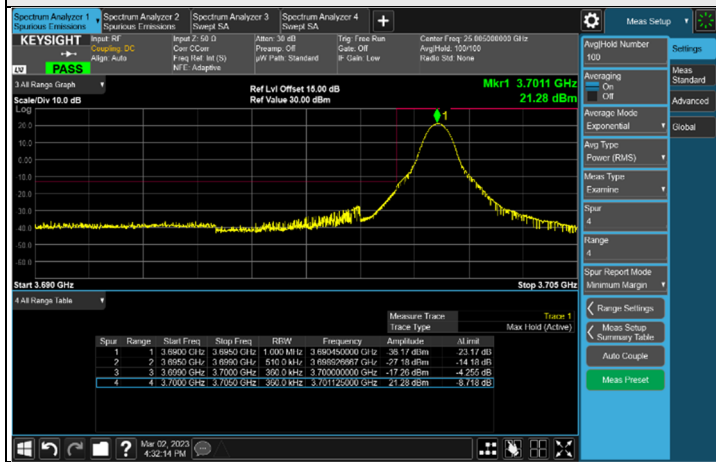

7.5.6 NR n77 (3700-3980 MHz) SCS 30 kHz

NR n77 (3700-3980 MHz) SCS 30 kHz, Channel Bandwidth: 20 MHz

Channel 647334 (3710.01 MHz)

Channel 656000 (3840.00 MHz)

Channel 664666 (3969.99 MHz)

*The 9kHz signal over the limit is from Spectrum.

1RB CH 647334 (3710.01 MHz)

1RB CH 664666 (3969.99 MHz)

FULL CH 647334 (3710.01 MHz)

FULL CH 664666 (3969.99 MHz)

NR n77 (3700-3980 MHz) SCS 30 kHz, Channel Bandwidth: 40 MHz

*The 9kHz signal over the limit is from Spectrum.

FULL CH 648000 (3720.00 MHz)

FULL CH 664000 (3960.00 MHz)

1RB CH 648000 (3720.00 MHz)

1RB CH 664000 (3960.00 MHz)