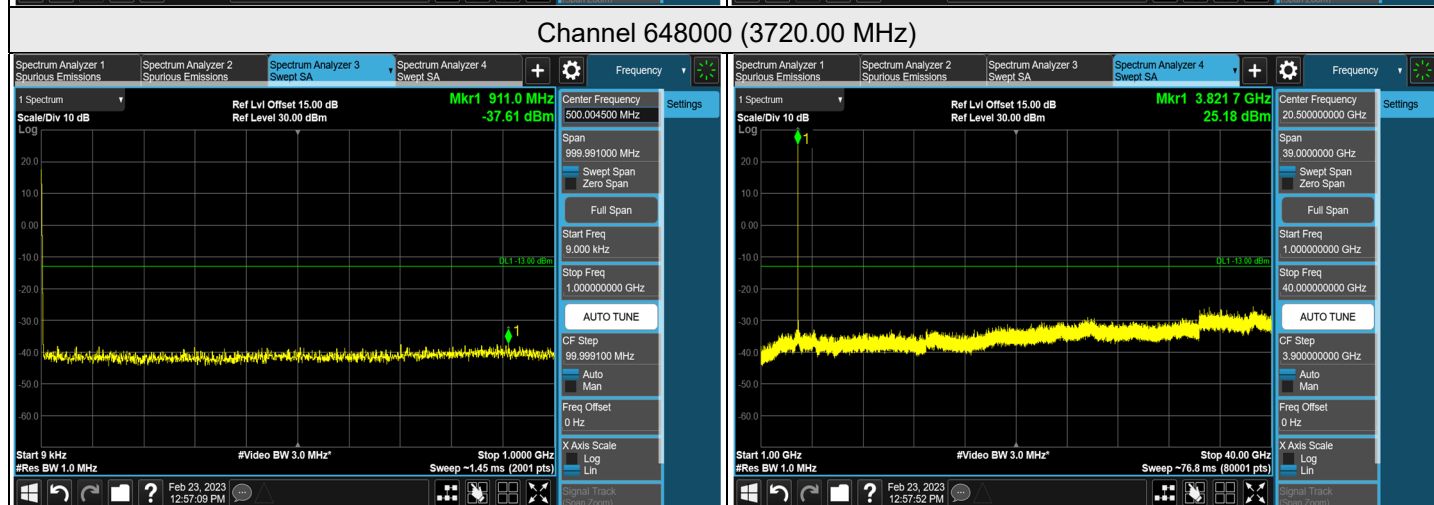

7.5.6 NR n77 (3700-3980 MHz) SCS 30 kHz

NR n77 (3700-3980 MHz) SCS 30 kHz, Channel Bandwidth: 20 MHz

Channel 647334 (3710.01 MHz)

Channel 656000 (3840.00 MHz)

Channel 664666 (3969.99 MHz)

*The 9kHz signal over the limit is from Spectrum.

1RB CH 647334 (3710.01 MHz)

1RB CH 664666 (3969.99 MHz)

FULL CH 647334 (3710.01 MHz)

FULL CH 664666 (3969.99 MHz)

NR n77 (3700-3980 MHz) SCS 30 kHz, Channel Bandwidth: 40 MHz

*The 9kHz signal over the limit is from Spectrum.

FULL CH 648000 (3720.00 MHz)

FULL CH 664000 (3960.00 MHz)

1RB CH 648000 (3720.00 MHz)

1RB CH 664000 (3960.00 MHz)