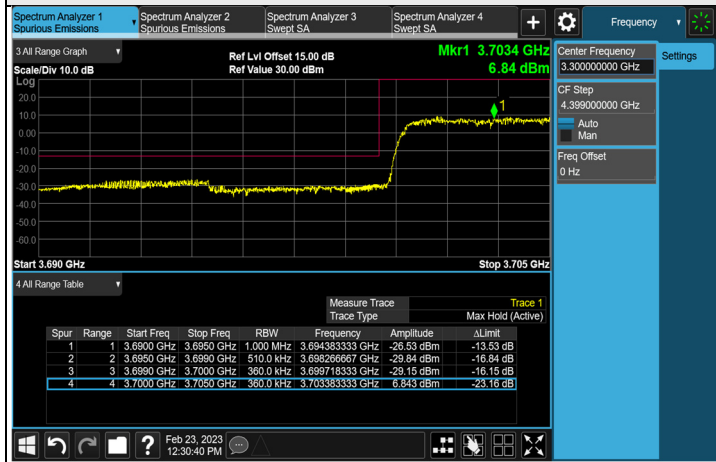

7.5.6 NR n77 (3700-3980 MHz) SCS 30 kHz

NR n77 (3700-3980 MHz) SCS 30 kHz, Channel Bandwidth: 20 MHz

Channel 647334 (3710.01 MHz)

Channel 656000 (3840.00 MHz)

Channel 664666 (3969.99 MHz)

*The 9kHz signal over the limit is from Spectrum.

1RB CH 647334 (3710.01 MHz)

1RB CH 664666 (3969.99 MHz)

FULL CH 647334 (3710.01 MHz)

FULL CH 664666 (3969.99 MHz)

NR n77 (3700-3980 MHz) SCS 30 kHz, Channel Bandwidth: 40 MHz

*The 9kHz signal over the limit is from Spectrum.

FULL CH 648000 (3720.00 MHz)

FULL CH 664000 (3960.00 MHz)

1RB CH 648000 (3720.00 MHz)

1RB CH 664000 (3960.00 MHz)