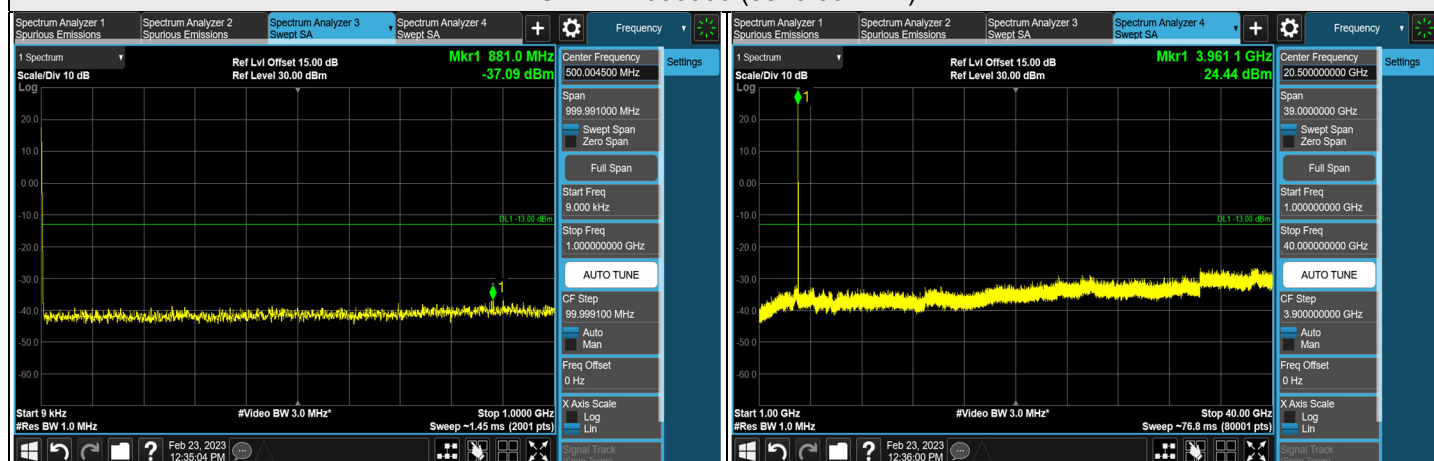

7.5.6 NR n77 (3700-3980 MHz) SCS 30 kHz

NR n77 (3700-3980 MHz) SCS 30 kHz, Channel Bandwidth: 20 MHz

Channel 647334 (3710.01 MHz)

Channel 656000 (3840.00 MHz)

Channel 664666 (3969.99 MHz)

*The 9kHz signal over the limit is from Spectrum.

1RB CH 647334 (3710.01 MHz)

1RB CH 664666 (3969.99 MHz)

FULL CH 647334 (3710.01 MHz)

FULL CH 664666 (3969.99 MHz)

NR n77 (3700-3980 MHz) SCS 30 kHz, Channel Bandwidth: 40 MHz

*The 9kHz signal over the limit is from Spectrum.

FULL CH 648000 (3720.00 MHz)

FULL CH 664000 (3960.00 MHz)

1RB CH 648000 (3720.00 MHz)

1RB CH 664000 (3960.00 MHz)