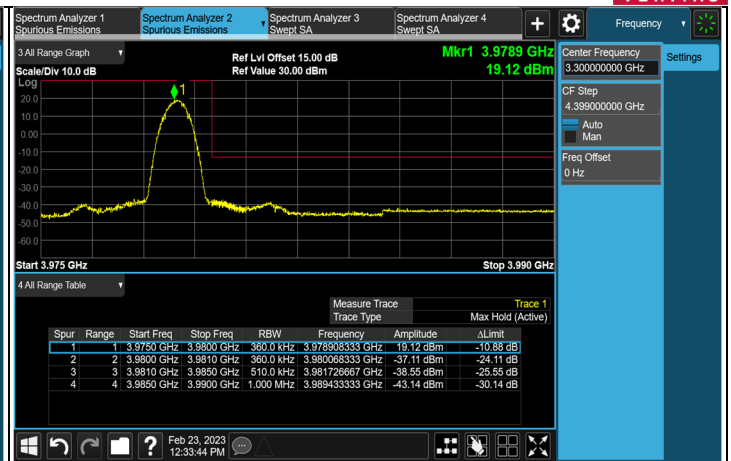

7.5.6 NR n77 (3700-3980 MHz) SCS 30 kHz

NR n77 (3700-3980 MHz) SCS 30 kHz, Channel Bandwidth: 20 MHz

Channel 647334 (3710.01 MHz)

Channel 656000 (3840.00 MHz)

Channel 664666 (3969.99 MHz)

*The 9kHz signal over the limit is from Spectrum.

1RB CH 647334 (3710.01 MHz)

1RB CH 664666 (3969.99 MHz)

FULL CH 647334 (3710.01 MHz)

FULL CH 664666 (3969.99 MHz)

NR n77 (3700-3980 MHz) SCS 30 kHz, Channel Bandwidth: 40 MHz

*The 9kHz signal over the limit is from Spectrum.

FULL CH 648000 (3720.00 MHz)

FULL CH 664000 (3960.00 MHz)

1RB CH 648000 (3720.00 MHz)

1RB CH 664000 (3960.00 MHz)