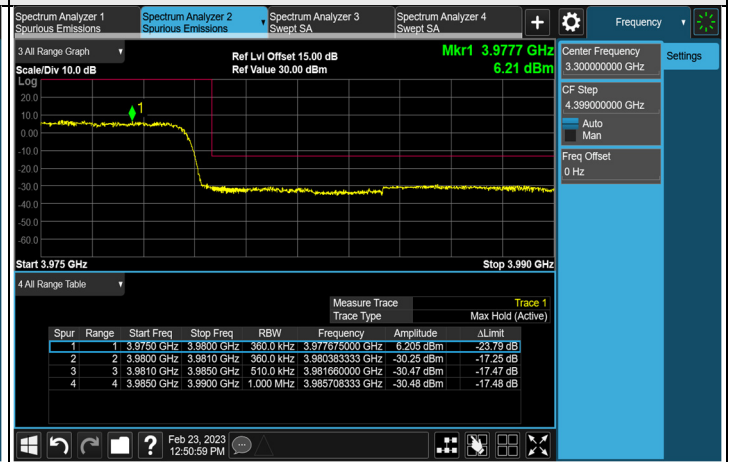

7.5.6 NR n77 (3700-3980 MHz) SCS 30 kHz

NR n77 (3700-3980 MHz) SCS 30 kHz, Channel Bandwidth: 20 MHz

Channel 647334 (3710.01 MHz)

Channel 656000 (3840.00 MHz)

Channel 664666 (3969.99 MHz)

*The 9kHz signal over the limit is from Spectrum.

1RB CH 647334 (3710.01 MHz)

1RB CH 664666 (3969.99 MHz)

FULL CH 647334 (3710.01 MHz)

FULL CH 664666 (3969.99 MHz)

NR n77 (3700-3980 MHz) SCS 30 kHz, Channel Bandwidth: 40 MHz

*The 9kHz signal over the limit is from Spectrum.

FULL CH 648000 (3720.00 MHz)

FULL CH 664000 (3960.00 MHz)

1RB CH 648000 (3720.00 MHz)

1RB CH 664000 (3960.00 MHz)