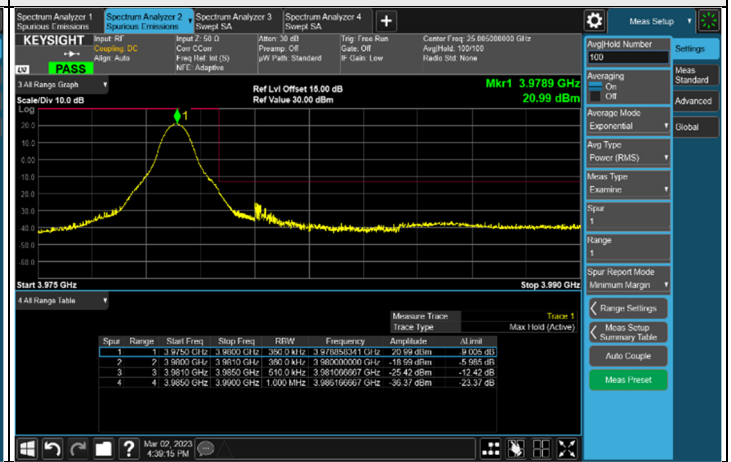

7.5.6 NR n77 (3700-3980 MHz) SCS 30 kHz

NR n77 (3700-3980 MHz) SCS 30 kHz, Channel Bandwidth: 20 MHz

Channel 647334 (3710.01 MHz)

Channel 656000 (3840.00 MHz)

Channel 664666 (3969.99 MHz)

*The 9kHz signal over the limit is from Spectrum.

1RB CH 647334 (3710.01 MHz)

1RB CH 664666 (3969.99 MHz)

FULL CH 647334 (3710.01 MHz)

FULL CH 664666 (3969.99 MHz)

NR n77 (3700-3980 MHz) SCS 30 kHz, Channel Bandwidth: 40 MHz

*The 9kHz signal over the limit is from Spectrum.

FULL CH 648000 (3720.00 MHz)

FULL CH 664000 (3960.00 MHz)

1RB CH 648000 (3720.00 MHz)

1RB CH 664000 (3960.00 MHz)