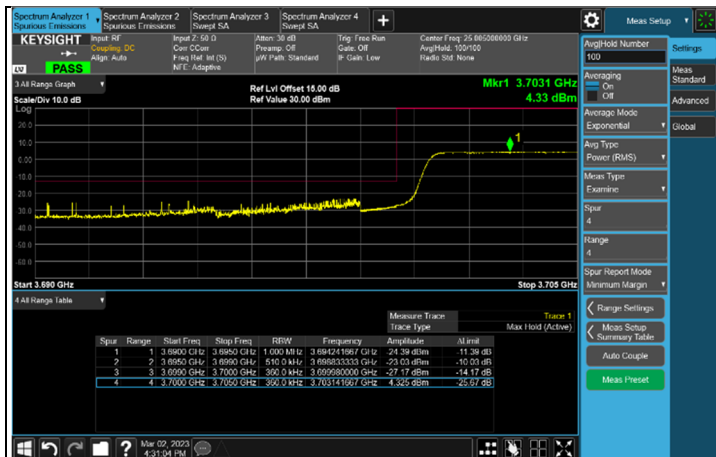

7.5.6 NR n77 (3700-3980 MHz) SCS 30 kHz

NR n77 (3700-3980 MHz) SCS 30 kHz, Channel Bandwidth: 20 MHz

Channel 647334 (3710.01 MHz)

Channel 656000 (3840.00 MHz)

Channel 664666 (3969.99 MHz)

*The 9kHz signal over the limit is from Spectrum.

1RB CH 647334 (3710.01 MHz)

1RB CH 664666 (3969.99 MHz)

FULL CH 647334 (3710.01 MHz)

FULL CH 664666 (3969.99 MHz)

NR n77 (3700-3980 MHz) SCS 30 kHz, Channel Bandwidth: 40 MHz

*The 9kHz signal over the limit is from Spectrum.

FULL CH 648000 (3720.00 MHz)

FULL CH 664000 (3960.00 MHz)

1RB CH 648000 (3720.00 MHz)

1RB CH 664000 (3960.00 MHz)