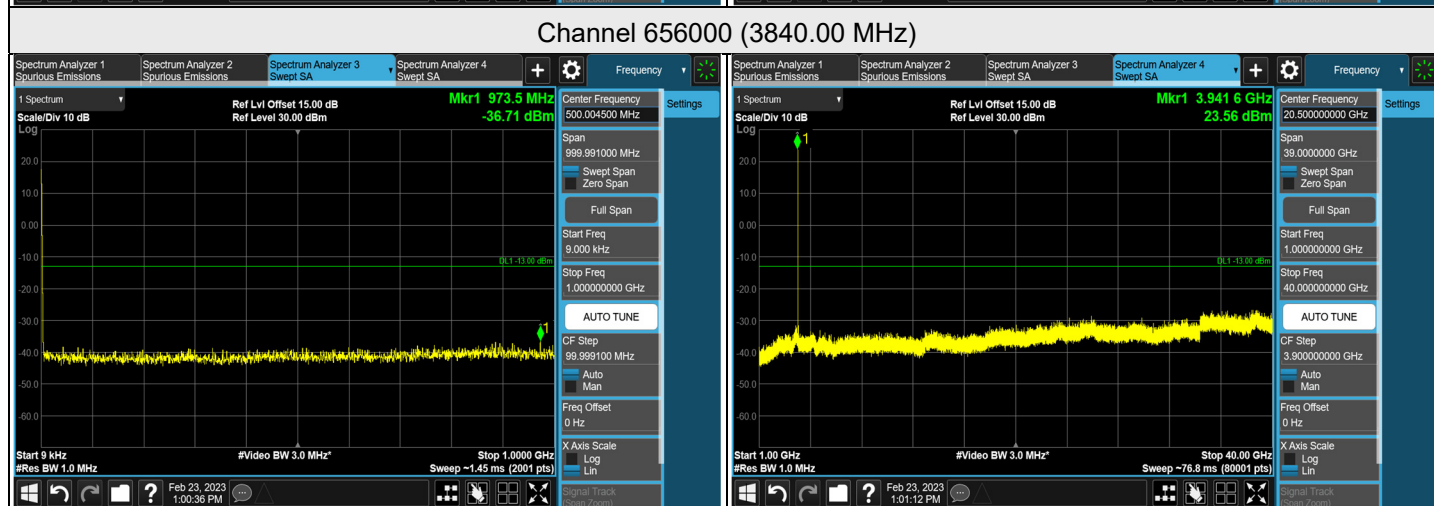

7.5.6 NR n77 (3700-3980 MHz) SCS 30 kHz

NR n77 (3700-3980 MHz) SCS 30 kHz, Channel Bandwidth: 20 MHz

Channel 647334 (3710.01 MHz)

Channel 656000 (3840.00 MHz)

Channel 664666 (3969.99 MHz)

*The 9kHz signal over the limit is from Spectrum.

1RB CH 647334 (3710.01 MHz)

1RB CH 664666 (3969.99 MHz)

FULL CH 647334 (3710.01 MHz)

FULL CH 664666 (3969.99 MHz)

NR n77 (3700-3980 MHz) SCS 30 kHz, Channel Bandwidth: 40 MHz

*The 9kHz signal over the limit is from Spectrum.

FULL CH 648000 (3720.00 MHz)

FULL CH 664000 (3960.00 MHz)

1RB CH 648000 (3720.00 MHz)

1RB CH 664000 (3960.00 MHz)