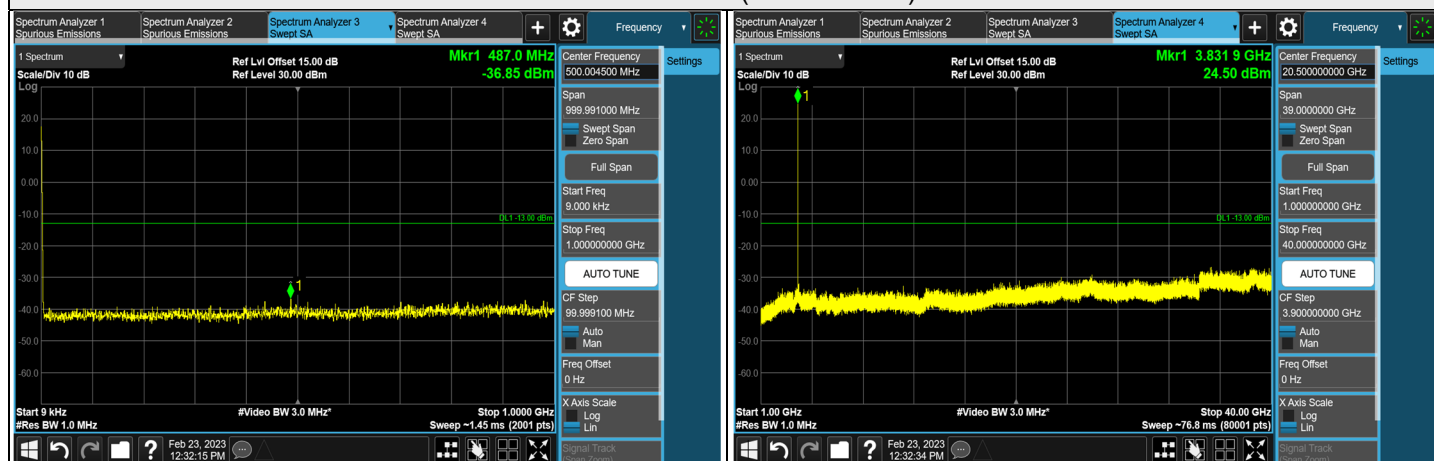

7.5.6 NR n77 (3700-3980 MHz) SCS 30 kHz

NR n77 (3700-3980 MHz) SCS 30 kHz, Channel Bandwidth: 20 MHz

Channel 647334 (3710.01 MHz)

Channel 656000 (3840.00 MHz)

Channel 664666 (3969.99 MHz)

*The 9kHz signal over the limit is from Spectrum.

1RB CH 647334 (3710.01 MHz)

1RB CH 664666 (3969.99 MHz)

FULL CH 647334 (3710.01 MHz)

FULL CH 664666 (3969.99 MHz)

NR n77 (3700-3980 MHz) SCS 30 kHz, Channel Bandwidth: 40 MHz

*The 9kHz signal over the limit is from Spectrum.

FULL CH 648000 (3720.00 MHz)

FULL CH 664000 (3960.00 MHz)

1RB CH 648000 (3720.00 MHz)

1RB CH 664000 (3960.00 MHz)