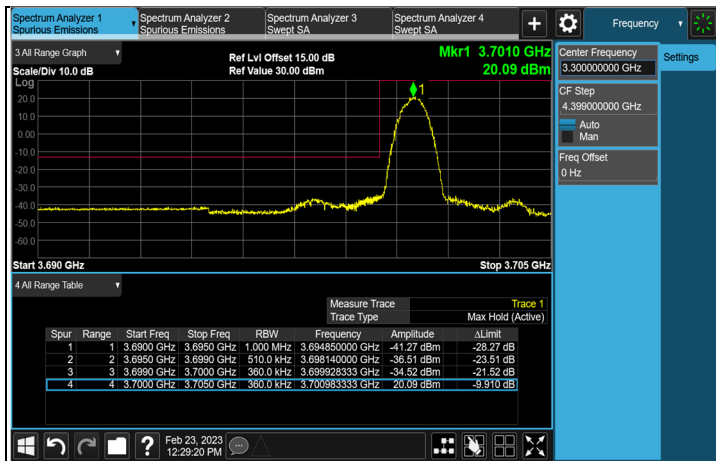

7.5.6 NR n77 (3700-3980 MHz) SCS 30 kHz

NR n77 (3700-3980 MHz) SCS 30 kHz, Channel Bandwidth: 20 MHz

Channel 647334 (3710.01 MHz)

Channel 656000 (3840.00 MHz)

Channel 664666 (3969.99 MHz)

*The 9kHz signal over the limit is from Spectrum.

1RB CH 647334 (3710.01 MHz)

1RB CH 664666 (3969.99 MHz)

FULL CH 647334 (3710.01 MHz)

FULL CH 664666 (3969.99 MHz)

NR n77 (3700-3980 MHz) SCS 30 kHz, Channel Bandwidth: 40 MHz

*The 9kHz signal over the limit is from Spectrum.

FULL CH 648000 (3720.00 MHz)

FULL CH 664000 (3960.00 MHz)

1RB CH 648000 (3720.00 MHz)

1RB CH 664000 (3960.00 MHz)