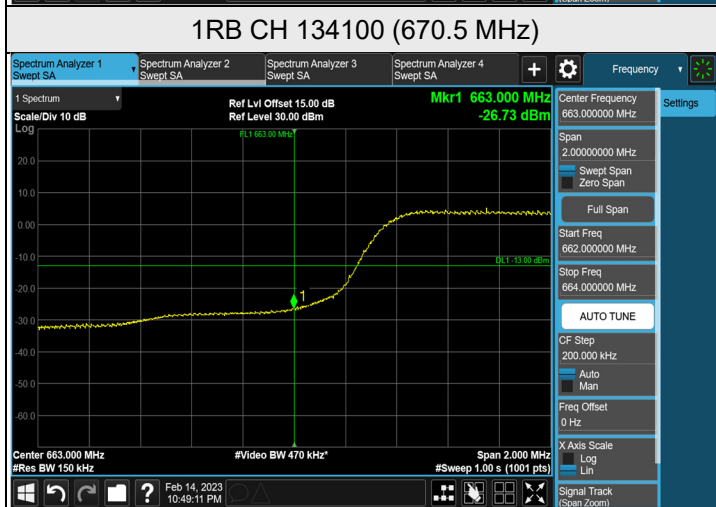

### NR n71 SCS 15 kHz, Channel Bandwidth: 15 MHz

### Channel 134100 (670.5 MHz)

### Channel 136100 (680.5 MHz)

### Channel 138100 (690.5MHz)

\*The 9kHz signal over the limit is from Spectrum.