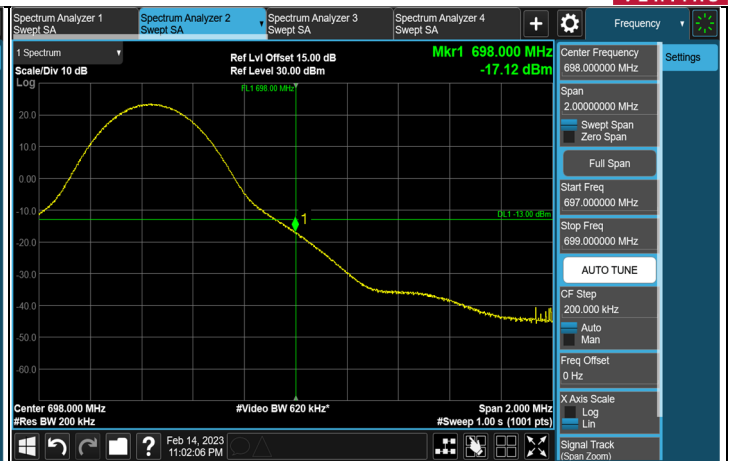

### Channel 138100 (690.5MHz)

\*The 9kHz signal over the limit is from Spectrum.

### NR n71 SCS 15 kHz, Channel Bandwidth: 20 MHz

### Channel 136100 (680.5 MHz)

### Channel 137600 (688MHz)

\*The 9kHz signal over the limit is from Spectrum.

1RB CH 134600 (673.0 MHz)

1RB CH 137600 (688.0 MHz)

FULL CH 134600 (673.0 MHz)

FULL CH 137600 (688.0 MHz)