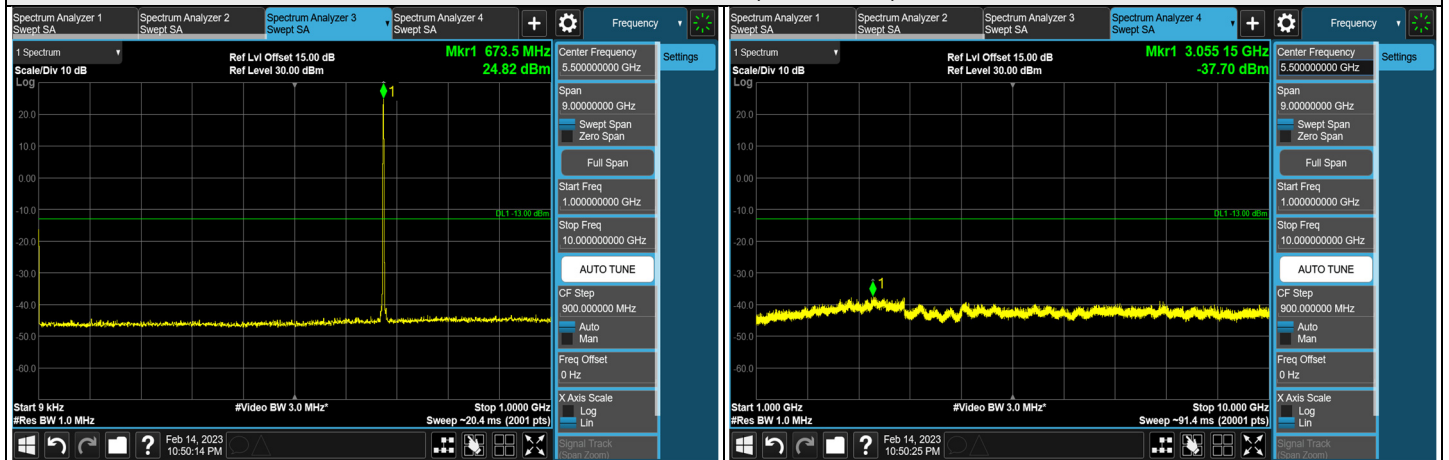

### NR n71 SCS 15 kHz, Channel Bandwidth: 15 MHz

### Channel 134100 (670.5 MHz)

### Channel 136100 (680.5 MHz)

### Channel 138100 (690.5MHz)

\*The 9kHz signal over the limit is from Spectrum.