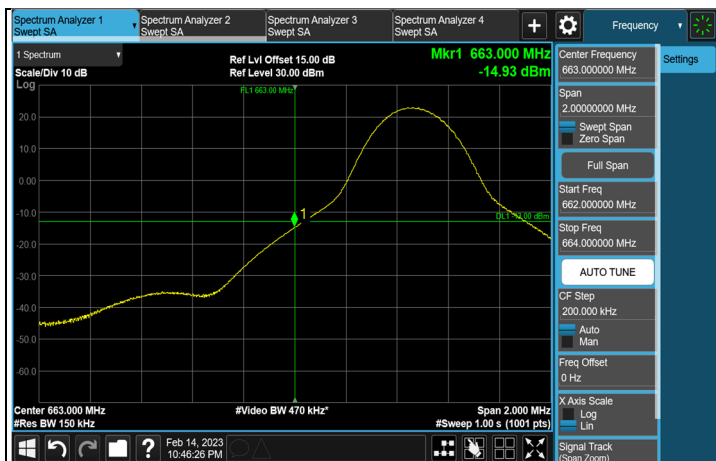

### NR n71 SCS 15 kHz, Channel Bandwidth: 15 MHz

### Channel 134100 (670.5 MHz)

### Channel 136100 (680.5 MHz)

### Channel 138100 (690.5MHz)

\*The 9kHz signal over the limit is from Spectrum.