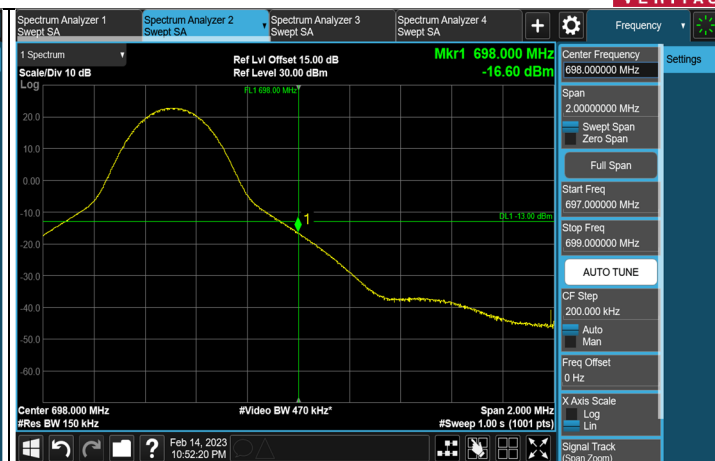

### NR n71 SCS 15 kHz, Channel Bandwidth: 15 MHz

### Channel 134100 (670.5 MHz)

### Channel 136100 (680.5 MHz)

### Channel 138100 (690.5MHz)

\*The 9kHz signal over the limit is from Spectrum.