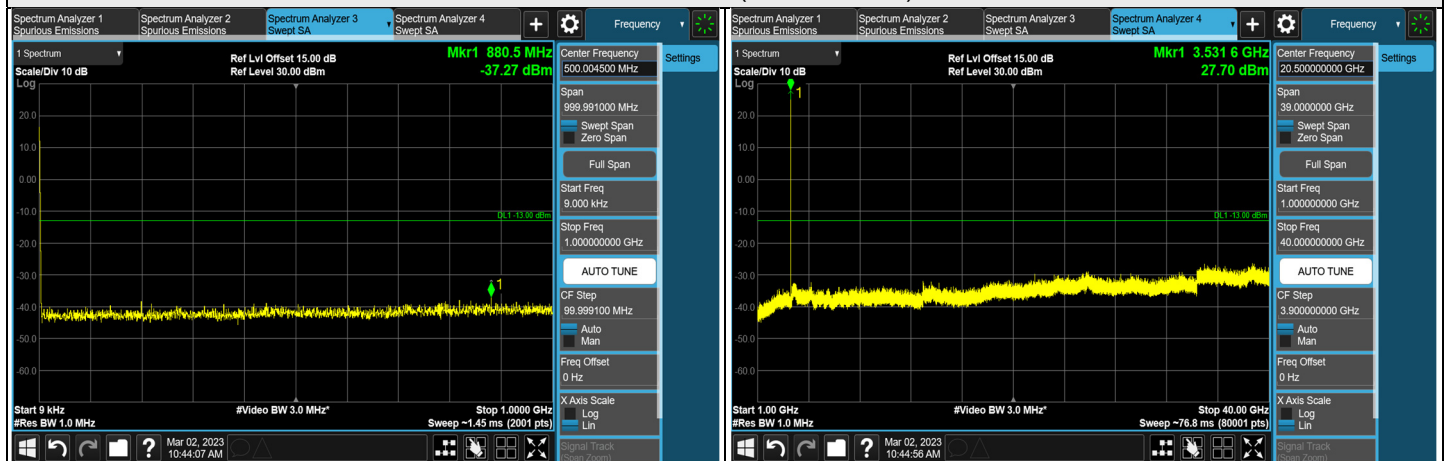

### Channel 137600 (688MHz)

\*The 9kHz signal over the limit is from Spectrum.

1RB CH 134600 (673.0 MHz)

1RB CH 137600 (688.0 MHz)

FULL CH 134600 (673.0 MHz)

FULL CH 137600 (688.0 MHz)

### 7.5.5 NR n77 (3450-3550 MHz) SCS 30 kHz

#### NR n77 (3450-3550 MHz) SCS 30 kHz, Channel Bandwidth: 20 MHz

Channel 630668 (3460.02 MHz)

Channel 633334 (3500.01 MHz)

Channel 636000 (3540.00 MHz)

\*The 9kHz signal over the limit is from Spectrum.