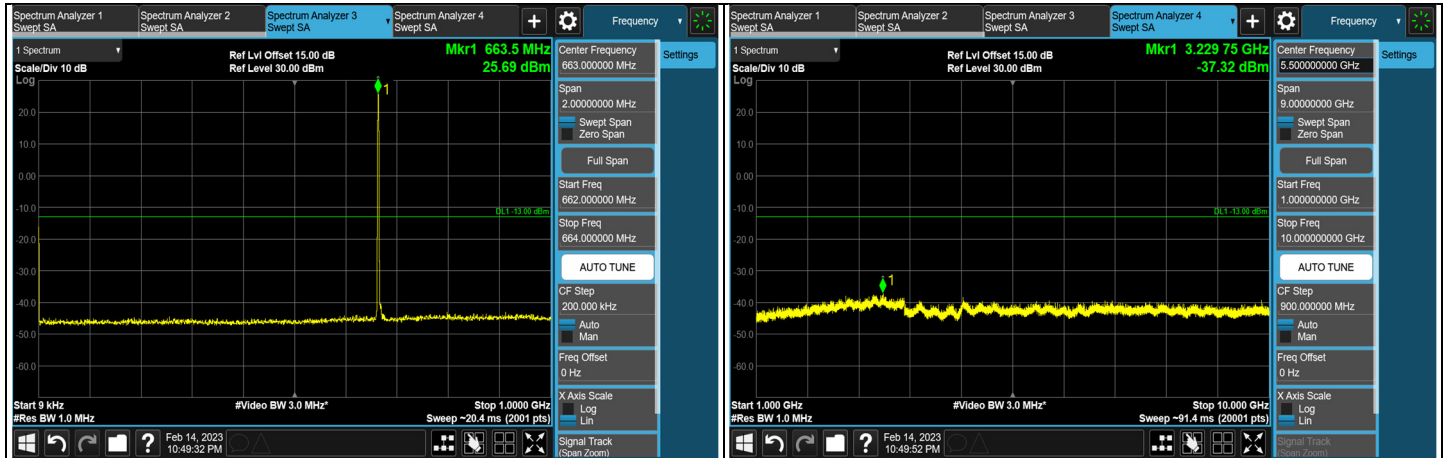

### NR n71 SCS 15 kHz, Channel Bandwidth: 15 MHz

### Channel 134100 (670.5 MHz)

### Channel 136100 (680.5 MHz)

### Channel 138100 (690.5MHz)

\*The 9kHz signal over the limit is from Spectrum.