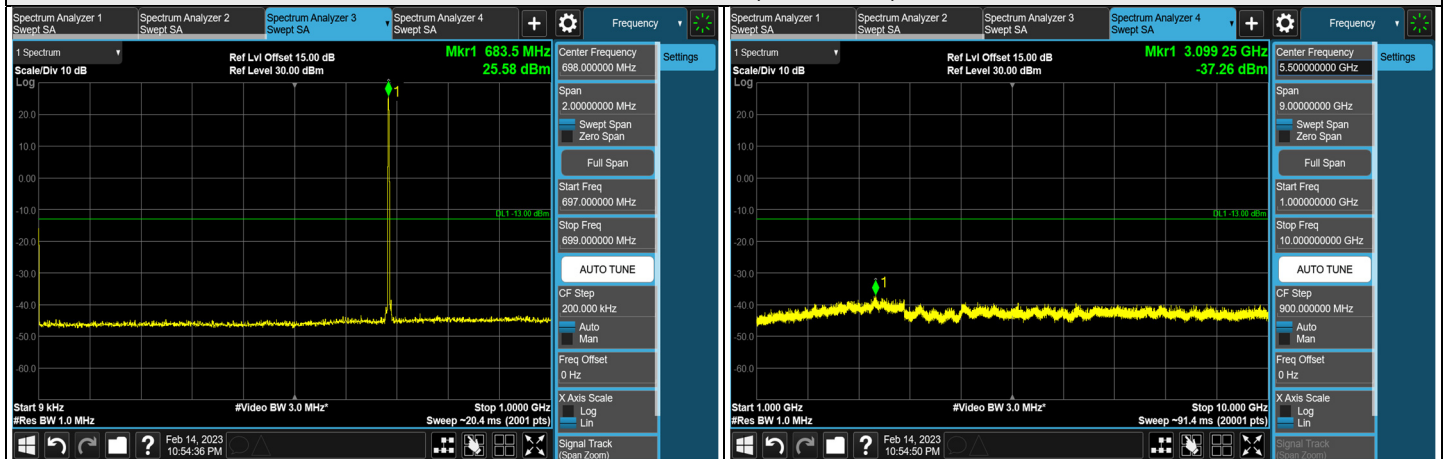

### NR n71 SCS 15 kHz, Channel Bandwidth: 15 MHz

### Channel 134100 (670.5 MHz)

### Channel 136100 (680.5 MHz)

### Channel 138100 (690.5MHz)

\*The 9kHz signal over the limit is from Spectrum.