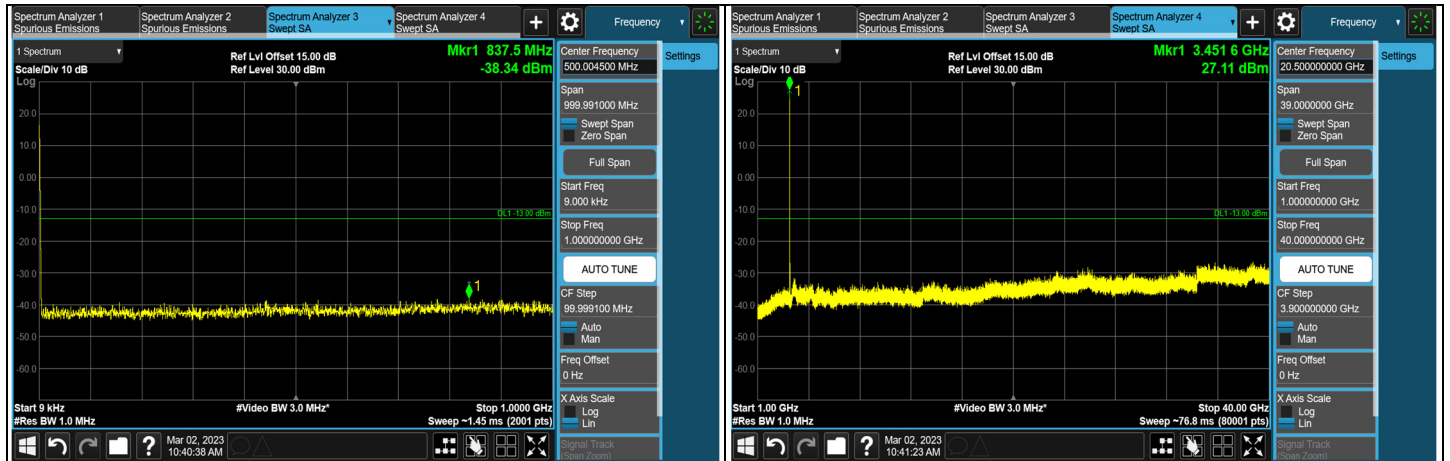

### Channel 136100 (680.5 MHz)

### Channel 137600 (688MHz)

\*The 9kHz signal over the limit is from Spectrum.

1RB CH 134600 (673.0 MHz)

1RB CH 137600 (688.0 MHz)

FULL CH 134600 (673.0 MHz)

FULL CH 137600 (688.0 MHz)

### 7.5.5 NR n77 (3450-3550 MHz) SCS 30 kHz

#### NR n77 (3450-3550 MHz) SCS 30 kHz, Channel Bandwidth: 20 MHz

Channel 630668 (3460.02 MHz)

Channel 633334 (3500.01 MHz)

Channel 636000 (3540.00 MHz)

\*The 9kHz signal over the limit is from Spectrum.