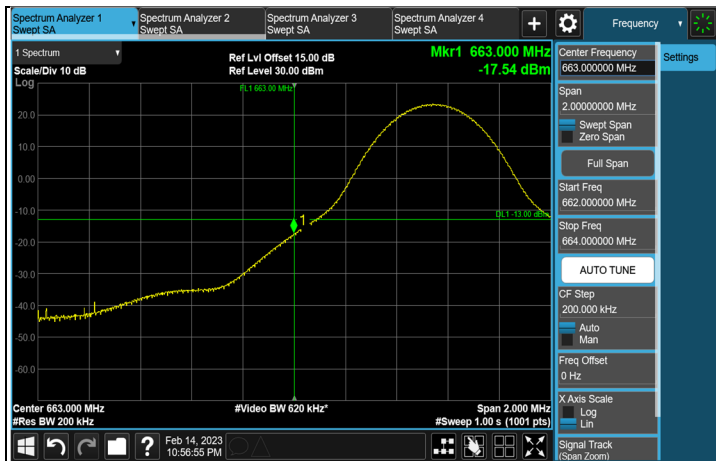

### NR n71 SCS 15 kHz, Channel Bandwidth: 20 MHz

### Channel 134600 (673 MHz)

### Channel 136100 (680.5 MHz)

### Channel 137600 (688MHz)

\*The 9kHz signal over the limit is from Spectrum.

1RB CH 134600 (673.0 MHz)

1RB CH 137600 (688.0 MHz)

FULL CH 134600 (673.0 MHz)

FULL CH 137600 (688.0 MHz)