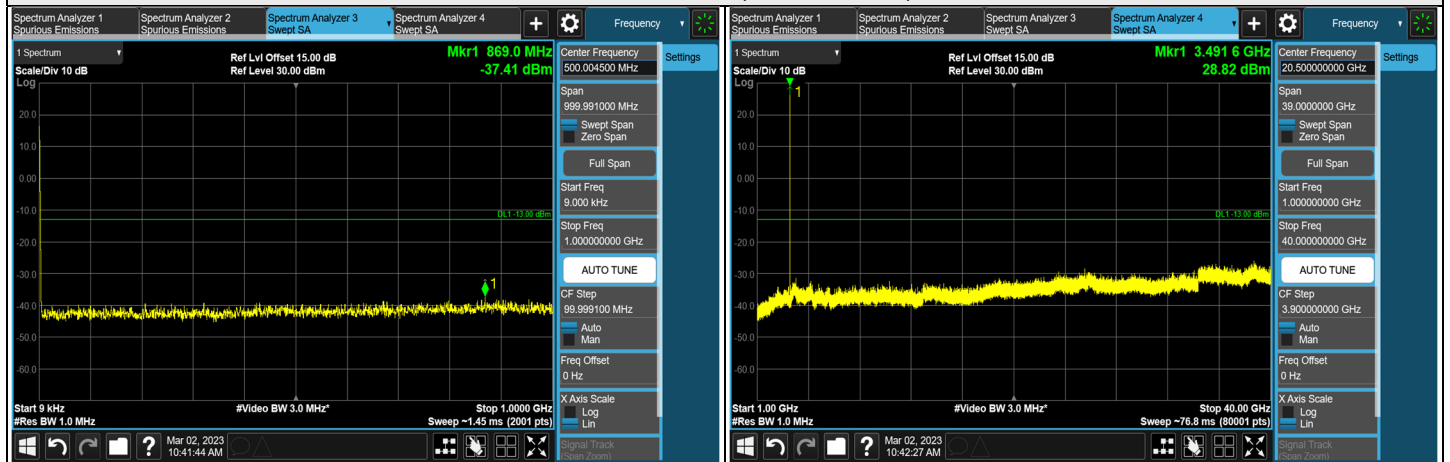

### Channel 136100 (680.5 MHz)

### Channel 137600 (688MHz)

\*The 9kHz signal over the limit is from Spectrum.

1RB CH 134600 (673.0 MHz)

1RB CH 137600 (688.0 MHz)

FULL CH 134600 (673.0 MHz)

FULL CH 137600 (688.0 MHz)

### 7.5.5 NR n77 (3450-3550 MHz) SCS 30 kHz

#### NR n77 (3450-3550 MHz) SCS 30 kHz, Channel Bandwidth: 20 MHz

Channel 630668 (3460.02 MHz)

Channel 633334 (3500.01 MHz)

Channel 636000 (3540.00 MHz)

\*The 9kHz signal over the limit is from Spectrum.