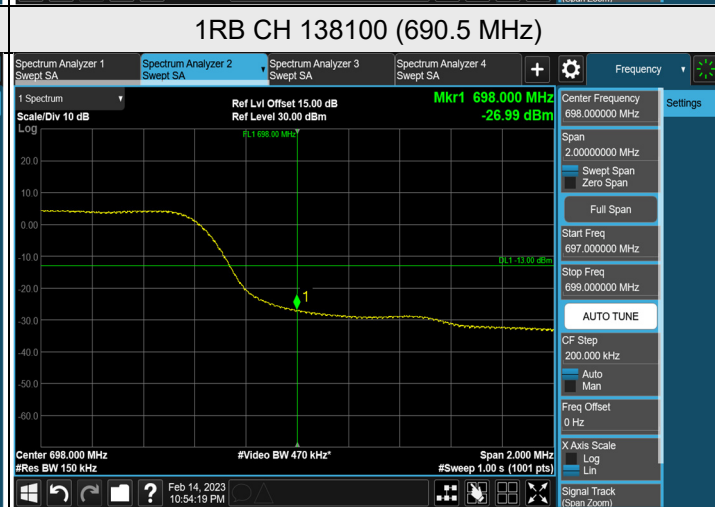

### NR n71 SCS 15 kHz, Channel Bandwidth: 15 MHz

### Channel 134100 (670.5 MHz)

### Channel 136100 (680.5 MHz)

### Channel 138100 (690.5MHz)

\*The 9kHz signal over the limit is from Spectrum.