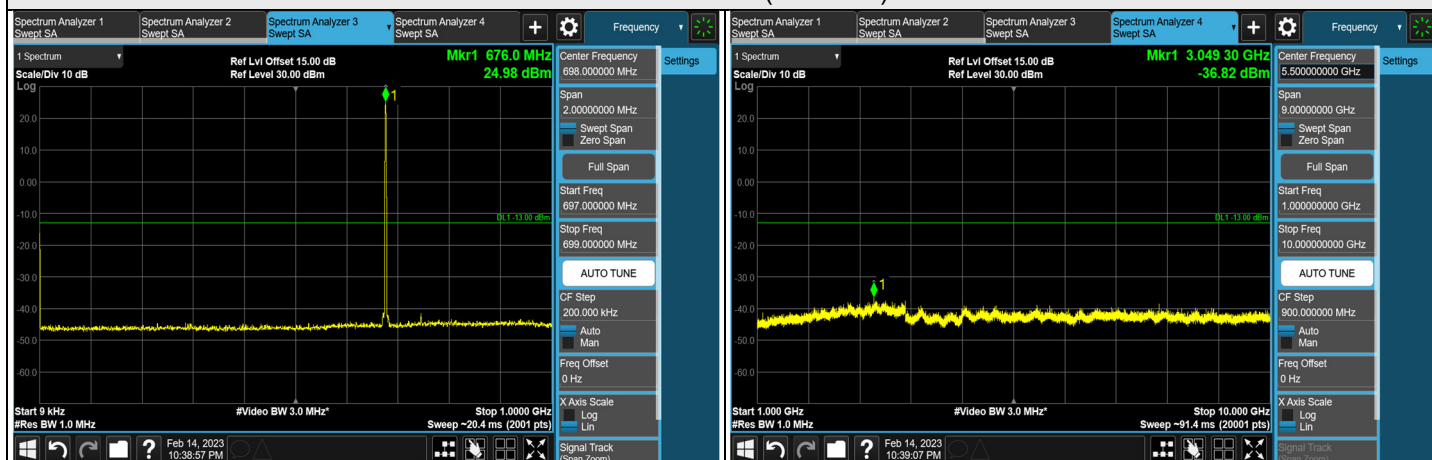

1RB CH 509202 (2546.01 MHz)

1RB CH 528000 (2640.00 MHz)

FULL CH 509202 (2546.01 MHz)

FULL CH 528000 (2640.00 MHz)

7.5.4 NR n71 SCS 15 kHz

NR n71 SCS 15 kHz, Channel Bandwidth: 5 MHz

Channel 133100 (665.5 MHz)

Channel 136100 (680.5 MHz)

Channel 139100 (695.5MHz)

*The 9kHz signal over the limit is from Spectrum.

1RB CH 133100 (665.5 MHz)

1RB CH 139100 (695.5 MHz)

FULL CH 133100 (665.5 MHz)

FULL CH 139100 (695.5 MHz)

NR n71 SCS 15 kHz, Channel Bandwidth: 10 MHz

Channel 133600 (668 MHz)

Channel 136100 (680.5 MHz)

Channel 138600 (693 MHz)

*The 9kHz signal over the limit is from Spectrum.

1RB CH 133600 (668.0 MHz)

1RB CH 138600 (693.0 MHz)

FULL CH 133600 (668.0 MHz)

FULL CH 138600 (693.0 MHz)