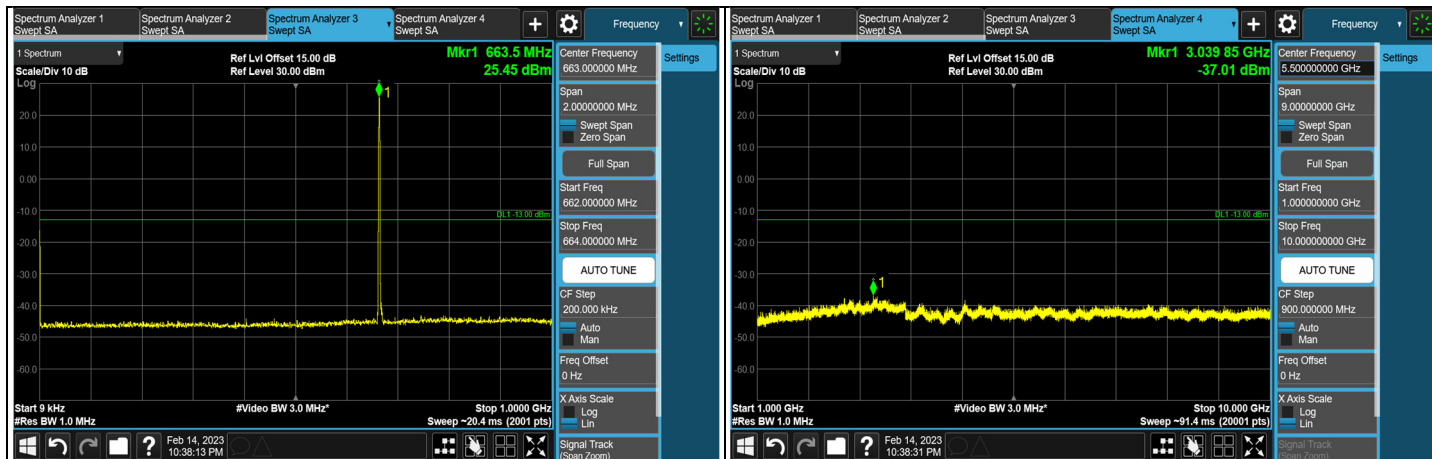

1RB CH 509202 (2546.01 MHz)

1RB CH 528000 (2640.00 MHz)

FULL CH 509202 (2546.01 MHz)

FULL CH 528000 (2640.00 MHz)

7.5.4 NR n71 SCS 15 kHz

NR n71 SCS 15 kHz, Channel Bandwidth: 5 MHz

Channel 133100 (665.5 MHz)

Channel 136100 (680.5 MHz)

Channel 139100 (695.5MHz)

*The 9kHz signal over the limit is from Spectrum.

1RB CH 133100 (665.5 MHz)

1RB CH 139100 (695.5 MHz)

FULL CH 133100 (665.5 MHz)

FULL CH 139100 (695.5 MHz)

NR n71 SCS 15 kHz, Channel Bandwidth: 10 MHz

Channel 133600 (668 MHz)

Channel 136100 (680.5 MHz)

Channel 138600 (693 MHz)

*The 9kHz signal over the limit is from Spectrum.

1RB CH 133600 (668.0 MHz)

1RB CH 138600 (693.0 MHz)