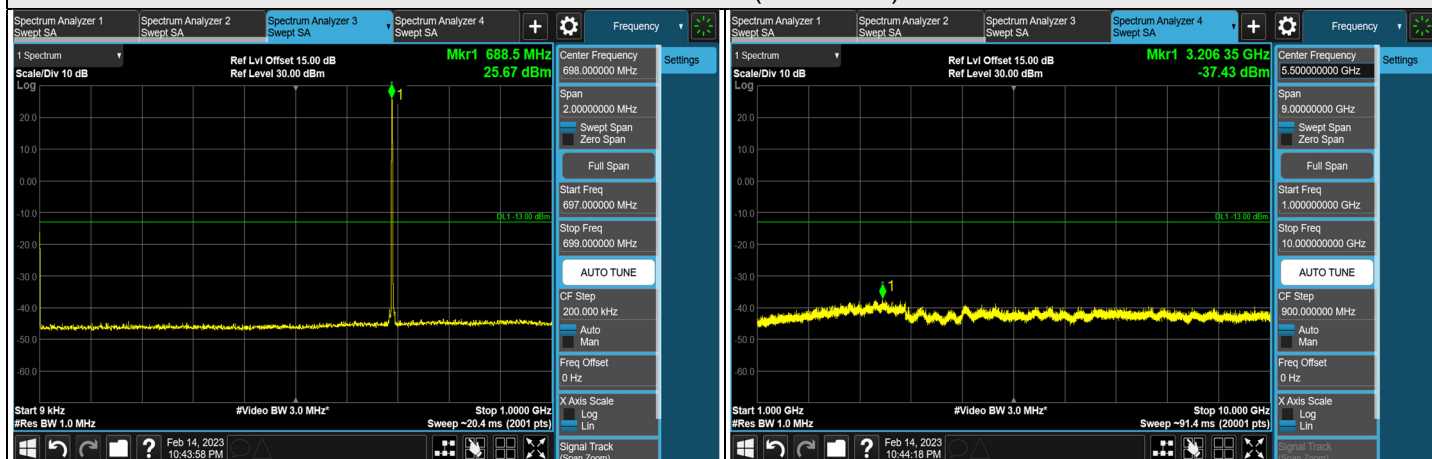

1RB CH 509202 (2546.01 MHz)

1RB CH 528000 (2640.00 MHz)

FULL CH 509202 (2546.01 MHz)

FULL CH 528000 (2640.00 MHz)

7.5.4 NR n71 SCS 15 kHz

NR n71 SCS 15 kHz, Channel Bandwidth: 5 MHz

Channel 133100 (665.5 MHz)

Channel 136100 (680.5 MHz)

Channel 139100 (695.5MHz)

*The 9kHz signal over the limit is from Spectrum.

1RB CH 133100 (665.5 MHz)

1RB CH 139100 (695.5 MHz)

FULL CH 133100 (665.5 MHz)

FULL CH 139100 (695.5 MHz)

NR n71 SCS 15 kHz, Channel Bandwidth: 10 MHz

Channel 133600 (668 MHz)

Channel 136100 (680.5 MHz)

Channel 138600 (693 MHz)

*The 9kHz signal over the limit is from Spectrum.

1RB CH 133600 (668.0 MHz)

1RB CH 138600 (693.0 MHz)

FULL CH 133600 (668.0 MHz)

FULL CH 138600 (693.0 MHz)