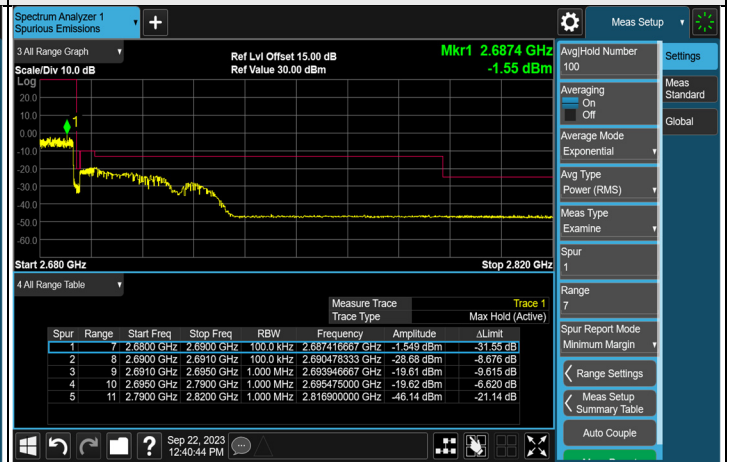

1RB CH 509202 (2546.01 MHz)

1RB CH 528000 (2640.00 MHz)

FULL CH 509202 (2546.01 MHz)

FULL CH 528000 (2640.00 MHz)

7.5.4 NR n71 SCS 15 kHz

NR n71 SCS 15 kHz, Channel Bandwidth: 5 MHz

Channel 133100 (665.5 MHz)

Channel 136100 (680.5 MHz)

Channel 139100 (695.5MHz)

*The 9kHz signal over the limit is from Spectrum.

1RB CH 133100 (665.5 MHz)

1RB CH 139100 (695.5 MHz)

FULL CH 133100 (665.5 MHz)

FULL CH 139100 (695.5 MHz)

NR n71 SCS 15 kHz, Channel Bandwidth: 10 MHz

Channel 133600 (668 MHz)

Channel 136100 (680.5 MHz)

Channel 138600 (693 MHz)

*The 9kHz signal over the limit is from Spectrum.

1RB CH 133600 (668.0 MHz)

1RB CH 138600 (693.0 MHz)