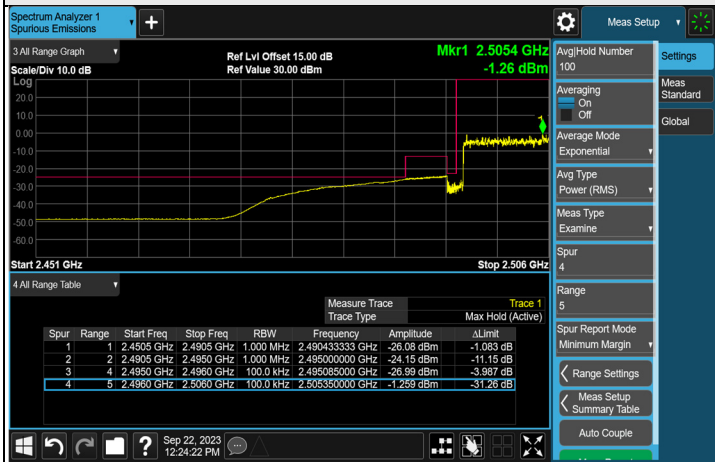

1RB CH 509202 (2546.01 MHz)

1RB CH 528000 (2640.00 MHz)

FULL CH 509202 (2546.01 MHz)

FULL CH 528000 (2640.00 MHz)

7.5.4 NR n71 SCS 15 kHz

NR n71 SCS 15 kHz, Channel Bandwidth: 5 MHz

Channel 133100 (665.5 MHz)

Channel 136100 (680.5 MHz)

Channel 139100 (695.5MHz)

*The 9kHz signal over the limit is from Spectrum.

1RB CH 133100 (665.5 MHz)

1RB CH 139100 (695.5 MHz)

FULL CH 133100 (665.5 MHz)

FULL CH 139100 (695.5 MHz)

NR n71 SCS 15 kHz, Channel Bandwidth: 10 MHz

Channel 133600 (668 MHz)

Channel 136100 (680.5 MHz)

Channel 138600 (693 MHz)

*The 9kHz signal over the limit is from Spectrum.

1RB CH 133600 (668.0 MHz)

1RB CH 138600 (693.0 MHz)