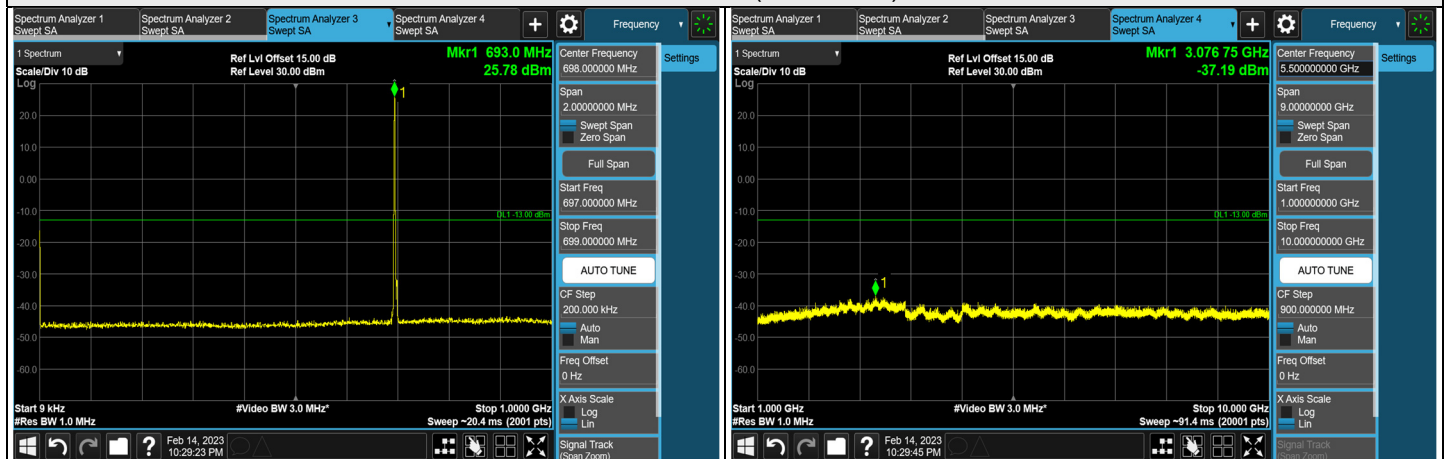

1RB CH 509202 (2546.01 MHz)

1RB CH 528000 (2640.00 MHz)

FULL CH 509202 (2546.01 MHz)

FULL CH 528000 (2640.00 MHz)

7.5.4 NR n71 SCS 15 kHz

NR n71 SCS 15 kHz, Channel Bandwidth: 5 MHz

Channel 133100 (665.5 MHz)

Channel 136100 (680.5 MHz)

Channel 139100 (695.5MHz)

*The 9kHz signal over the limit is from Spectrum.

1RB CH 133100 (665.5 MHz)

1RB CH 139100 (695.5 MHz)

FULL CH 133100 (665.5 MHz)

FULL CH 139100 (695.5 MHz)

NR n71 SCS 15 kHz, Channel Bandwidth: 10 MHz

Channel 133600 (668 MHz)

Channel 136100 (680.5 MHz)

Channel 138600 (693 MHz)

*The 9kHz signal over the limit is from Spectrum.

1RB CH 133600 (668.0 MHz)

1RB CH 138600 (693.0 MHz)