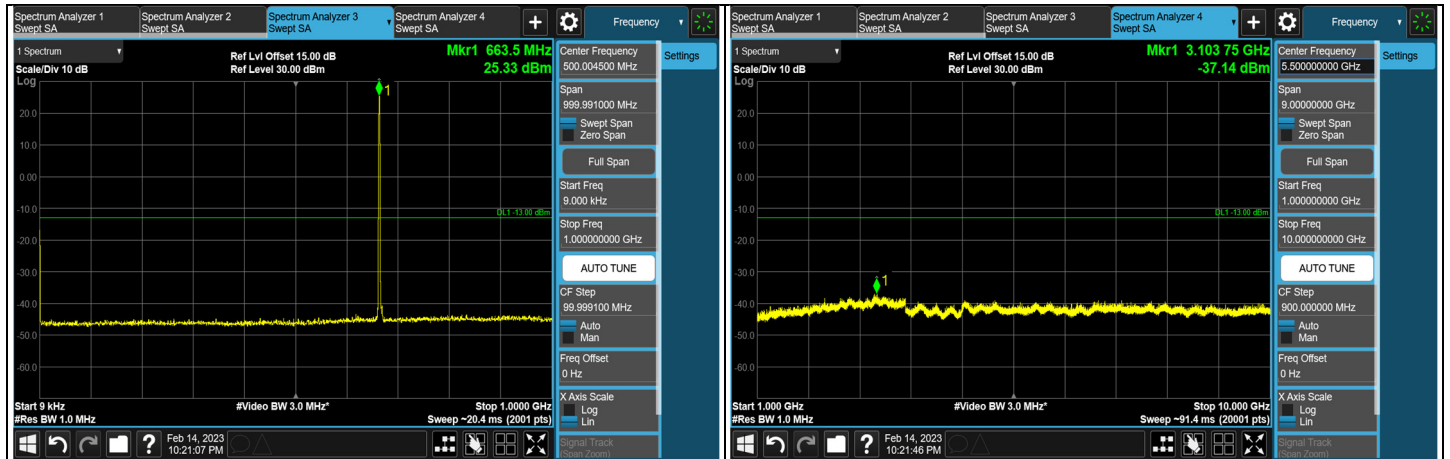

1RB CH 509202 (2546.01 MHz)

1RB CH 528000 (2640.00 MHz)

FULL CH 509202 (2546.01 MHz)

FULL CH 528000 (2640.00 MHz)

7.5.4 NR n71 SCS 15 kHz

NR n71 SCS 15 kHz, Channel Bandwidth: 5 MHz

Channel 133100 (665.5 MHz)

Channel 136100 (680.5 MHz)

Channel 139100 (695.5MHz)

*The 9kHz signal over the limit is from Spectrum.

1RB CH 133100 (665.5 MHz)

1RB CH 139100 (695.5 MHz)

FULL CH 133100 (665.5 MHz)

FULL CH 139100 (695.5 MHz)

NR n71 SCS 15 kHz, Channel Bandwidth: 10 MHz

Channel 133600 (668 MHz)

Channel 136100 (680.5 MHz)

Channel 138600 (693 MHz)

*The 9kHz signal over the limit is from Spectrum.

1RB CH 133600 (668.0 MHz)

1RB CH 138600 (693.0 MHz)