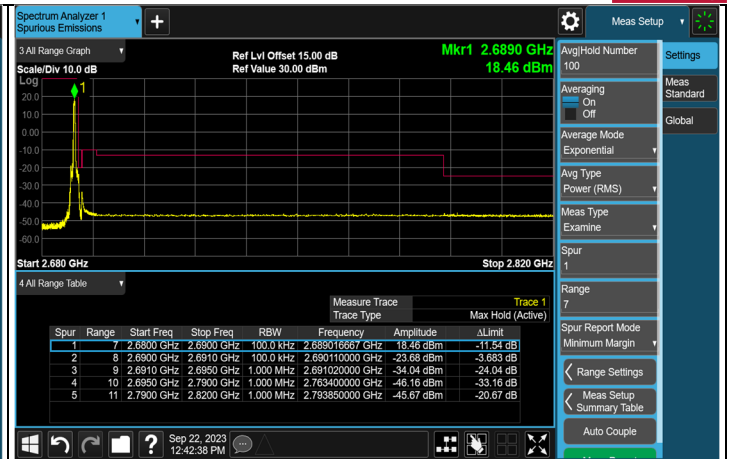

1RB CH 509202 (2546.01 MHz)

1RB CH 528000 (2640.00 MHz)

FULL CH 509202 (2546.01 MHz)

FULL CH 528000 (2640.00 MHz)

7.5.4 NR n71 SCS 15 kHz

NR n71 SCS 15 kHz, Channel Bandwidth: 5 MHz

Channel 133100 (665.5 MHz)

Channel 136100 (680.5 MHz)

Channel 139100 (695.5MHz)

*The 9kHz signal over the limit is from Spectrum.

1RB CH 133100 (665.5 MHz)

1RB CH 139100 (695.5 MHz)

FULL CH 133100 (665.5 MHz)

FULL CH 139100 (695.5 MHz)

NR n71 SCS 15 kHz, Channel Bandwidth: 10 MHz

Channel 133600 (668 MHz)

Channel 136100 (680.5 MHz)

Channel 138600 (693 MHz)

*The 9kHz signal over the limit is from Spectrum.

1RB CH 133600 (668.0 MHz)

1RB CH 138600 (693.0 MHz)