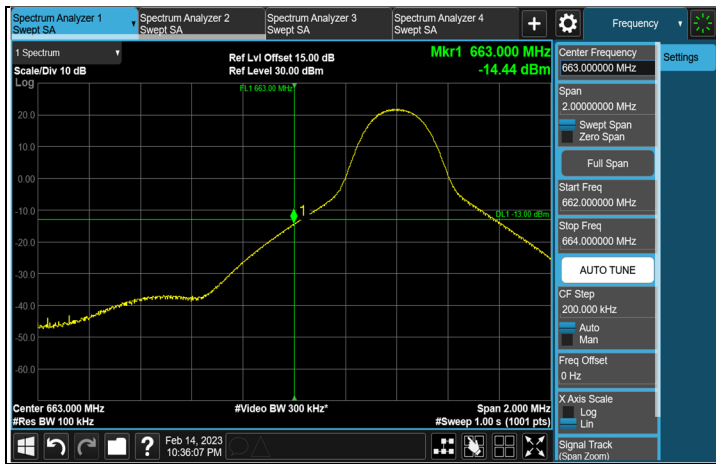

Channel 136100 (680.5 MHz)

Channel 139100 (695.5MHz)

*The 9kHz signal over the limit is from Spectrum.

1RB CH 133100 (665.5 MHz)

1RB CH 139100 (695.5 MHz)

FULL CH 133100 (665.5 MHz)

FULL CH 139100 (695.5 MHz)

NR n71 SCS 15 kHz, Channel Bandwidth: 10 MHz

Channel 133600 (668 MHz)

Channel 136100 (680.5 MHz)

Channel 138600 (693 MHz)

*The 9kHz signal over the limit is from Spectrum.

1RB CH 133600 (668.0 MHz)

1RB CH 138600 (693.0 MHz)

FULL CH 133600 (668.0 MHz)

FULL CH 138600 (693.0 MHz)