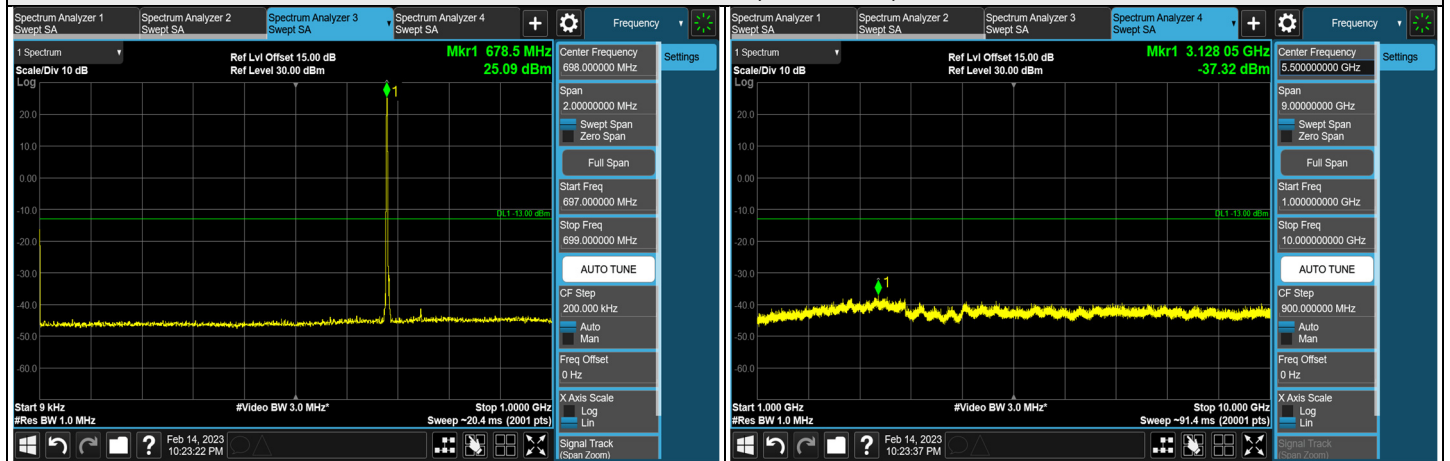

1RB CH 509202 (2546.01 MHz)

1RB CH 528000 (2640.00 MHz)

FULL CH 509202 (2546.01 MHz)

FULL CH 528000 (2640.00 MHz)

7.5.4 NR n71 SCS 15 kHz

NR n71 SCS 15 kHz, Channel Bandwidth: 5 MHz

Channel 133100 (665.5 MHz)

Channel 136100 (680.5 MHz)

Channel 139100 (695.5MHz)

*The 9kHz signal over the limit is from Spectrum.

1RB CH 133100 (665.5 MHz)

1RB CH 139100 (695.5 MHz)

FULL CH 133100 (665.5 MHz)

FULL CH 139100 (695.5 MHz)

NR n71 SCS 15 kHz, Channel Bandwidth: 10 MHz

Channel 133600 (668 MHz)

Channel 136100 (680.5 MHz)

Channel 138600 (693 MHz)

*The 9kHz signal over the limit is from Spectrum.

1RB CH 133600 (668.0 MHz)

1RB CH 138600 (693.0 MHz)