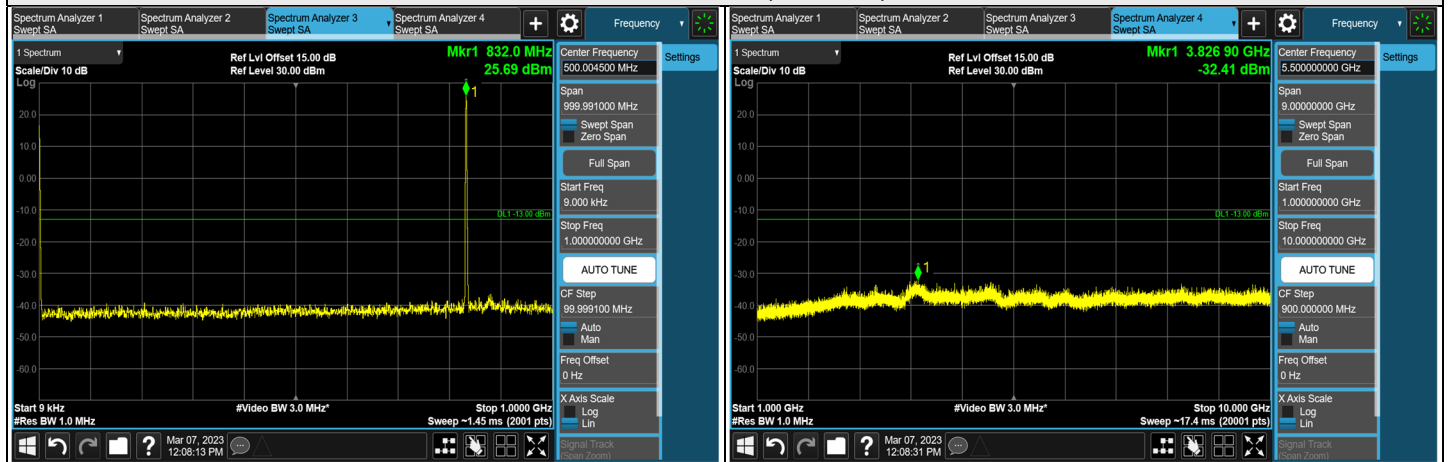

1RB CH 165300 (826.5 MHz)

1RB CH 169300 (846.5 MHz)

FULL CH 165300 (826.5 MHz)

FULL CH 169300 (846.5 MHz)

NR n5 SCS 15 kHz, Channel Bandwidth: 10 MHz

Channel 165800 (829 MHz)

Channel 167300 (836.5 MHz)

Channel 168800 (844 MHz)

*The 9kHz signal over the limit is from Spectrum.

1RB CH 165800 (829.0 MHz)

1RB CH 168800 (844.0 MHz)

FULL CH 165800 (829.0 MHz)

FULL CH 168800 (844.0 MHz)

NR n5 SCS 15 kHz, Channel Bandwidth: 15 MHz

*The 9kHz signal over the limit is from Spectrum.

1RB CH 166300 (831.5 MHz)

1RB CH 168300 (841.5 MHz)

FULL CH 166300 (831.5 MHz)

FULL CH 168300 (841.5 MHz)