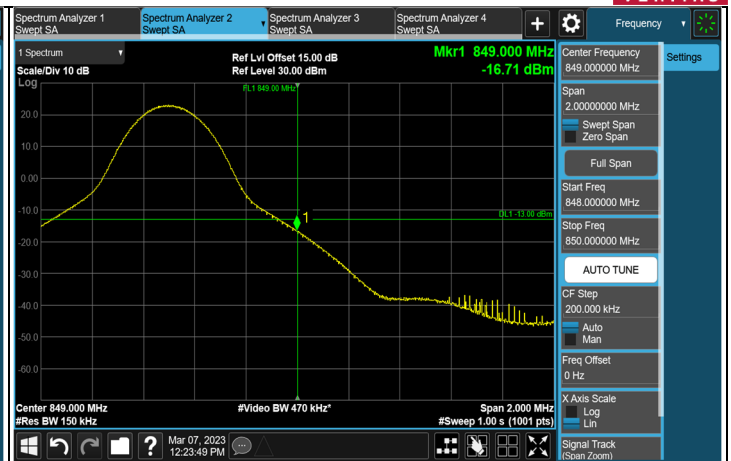

1RB CH 165300 (826.5 MHz)

1RB CH 169300 (846.5 MHz)

FULL CH 165300 (826.5 MHz)

FULL CH 169300 (846.5 MHz)

NR n5 SCS 15 kHz, Channel Bandwidth: 10 MHz

Channel 165800 (829 MHz)

Channel 167300 (836.5 MHz)

Channel 168800 (844 MHz)

*The 9kHz signal over the limit is from Spectrum.

1RB CH 165800 (829.0 MHz)

1RB CH 168800 (844.0 MHz)

FULL CH 165800 (829.0 MHz)

FULL CH 168800 (844.0 MHz)

NR n5 SCS 15 kHz, Channel Bandwidth: 15 MHz

*The 9kHz signal over the limit is from Spectrum.

1RB CH 166300 (831.5 MHz)

1RB CH 168300 (841.5 MHz)

FULL CH 166300 (831.5 MHz)

FULL CH 168300 (841.5 MHz)