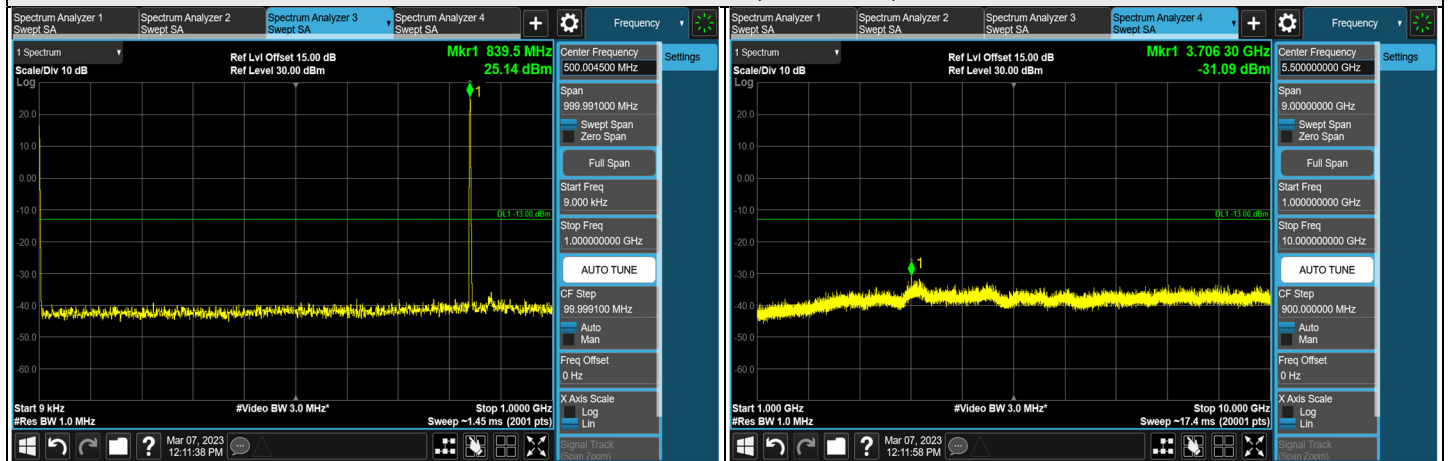

1RB CH 165300 (826.5 MHz)

1RB CH 169300 (846.5 MHz)

FULL CH 165300 (826.5 MHz)

FULL CH 169300 (846.5 MHz)

NR n5 SCS 15 kHz, Channel Bandwidth: 10 MHz

Channel 165800 (829 MHz)

Channel 167300 (836.5 MHz)

Channel 168800 (844 MHz)

*The 9kHz signal over the limit is from Spectrum.

1RB CH 165800 (829.0 MHz)

1RB CH 168800 (844.0 MHz)

FULL CH 165800 (829.0 MHz)

FULL CH 168800 (844.0 MHz)

NR n5 SCS 15 kHz, Channel Bandwidth: 15 MHz

*The 9kHz signal over the limit is from Spectrum.

1RB CH 166300 (831.5 MHz)

1RB CH 168300 (841.5 MHz)

FULL CH 166300 (831.5 MHz)

FULL CH 168300 (841.5 MHz)