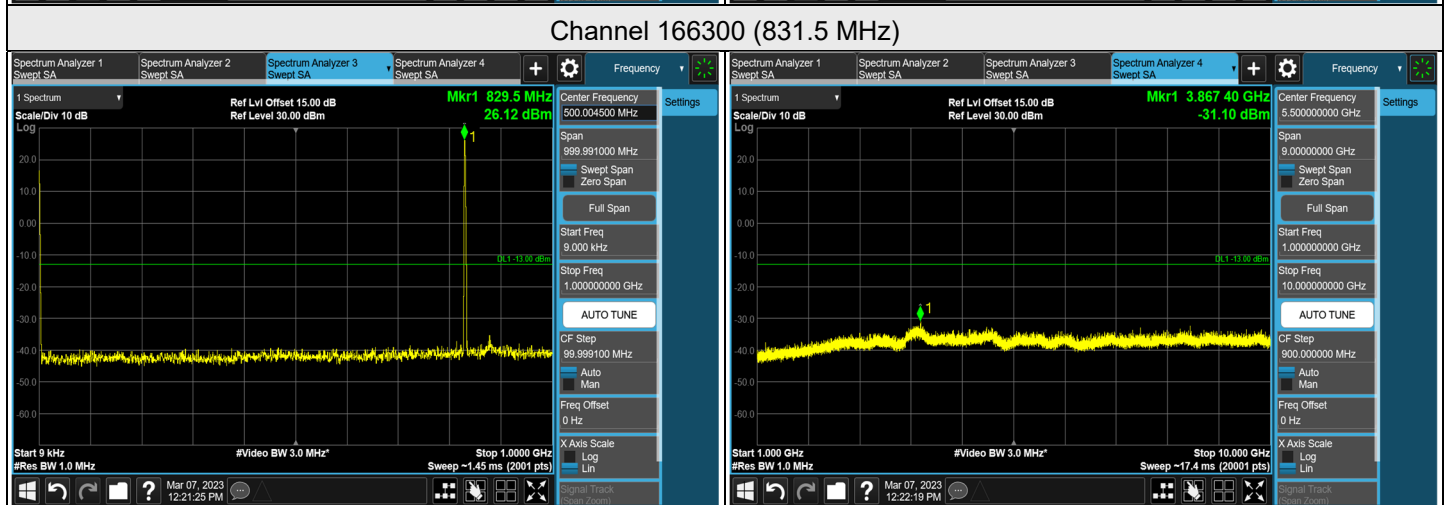

1RB CH 165300 (826.5 MHz)

1RB CH 169300 (846.5 MHz)

FULL CH 165300 (826.5 MHz)

FULL CH 169300 (846.5 MHz)

NR n5 SCS 15 kHz, Channel Bandwidth: 10 MHz

Channel 165800 (829 MHz)

Channel 167300 (836.5 MHz)

Channel 168800 (844 MHz)

*The 9kHz signal over the limit is from Spectrum.

1RB CH 165800 (829.0 MHz)

1RB CH 168800 (844.0 MHz)

FULL CH 165800 (829.0 MHz)

FULL CH 168800 (844.0 MHz)

NR n5 SCS 15 kHz, Channel Bandwidth: 15 MHz

*The 9kHz signal over the limit is from Spectrum.

1RB CH 166300 (831.5 MHz)

1RB CH 168300 (841.5 MHz)

FULL CH 166300 (831.5 MHz)

FULL CH 168300 (841.5 MHz)