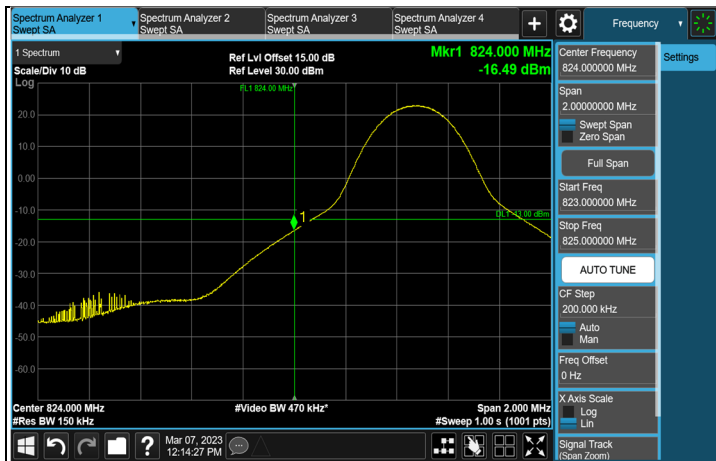

1RB CH 165300 (826.5 MHz)

1RB CH 169300 (846.5 MHz)

FULL CH 165300 (826.5 MHz)

FULL CH 169300 (846.5 MHz)

NR n5 SCS 15 kHz, Channel Bandwidth: 10 MHz

Channel 165800 (829 MHz)

Channel 167300 (836.5 MHz)

Channel 168800 (844 MHz)

*The 9kHz signal over the limit is from Spectrum.

1RB CH 165800 (829.0 MHz)

1RB CH 168800 (844.0 MHz)

FULL CH 165800 (829.0 MHz)

FULL CH 168800 (844.0 MHz)

NR n5 SCS 15 kHz, Channel Bandwidth: 15 MHz

*The 9kHz signal over the limit is from Spectrum.

1RB CH 166300 (831.5 MHz)

1RB CH 168300 (841.5 MHz)

FULL CH 166300 (831.5 MHz)

FULL CH 168300 (841.5 MHz)