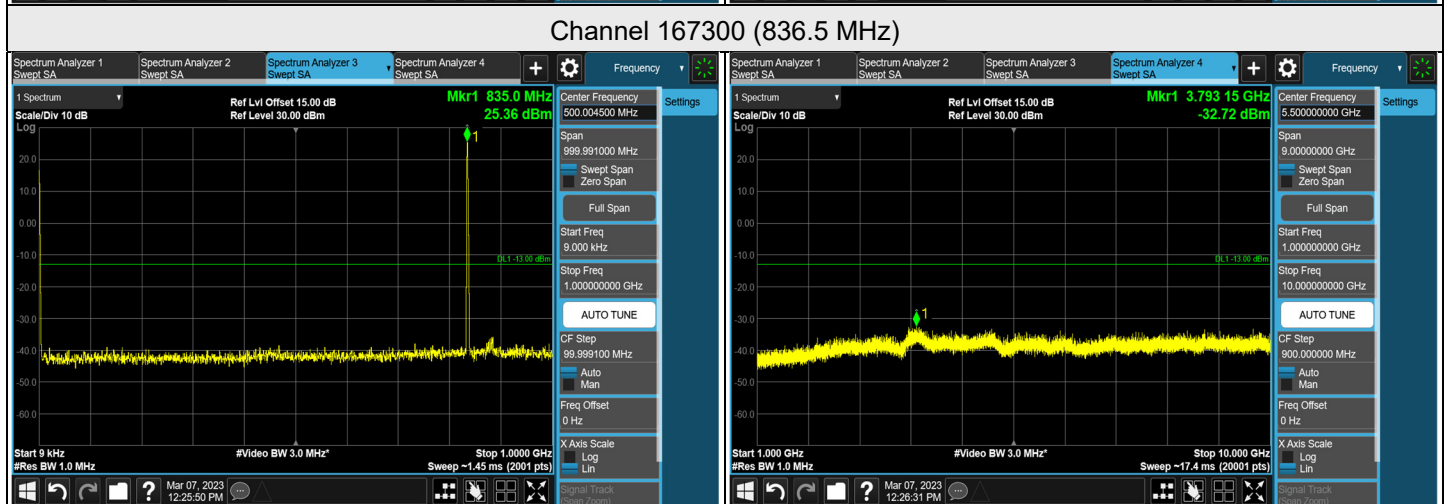

1RB CH 165300 (826.5 MHz)

1RB CH 169300 (846.5 MHz)

FULL CH 165300 (826.5 MHz)

FULL CH 169300 (846.5 MHz)

NR n5 SCS 15 kHz, Channel Bandwidth: 10 MHz

Channel 165800 (829 MHz)

Channel 167300 (836.5 MHz)

Channel 168800 (844 MHz)

*The 9kHz signal over the limit is from Spectrum.

1RB CH 165800 (829.0 MHz)

1RB CH 168800 (844.0 MHz)

FULL CH 165800 (829.0 MHz)

FULL CH 168800 (844.0 MHz)

NR n5 SCS 15 kHz, Channel Bandwidth: 15 MHz

*The 9kHz signal over the limit is from Spectrum.

1RB CH 166300 (831.5 MHz)

1RB CH 168300 (841.5 MHz)

FULL CH 166300 (831.5 MHz)

FULL CH 168300 (841.5 MHz)