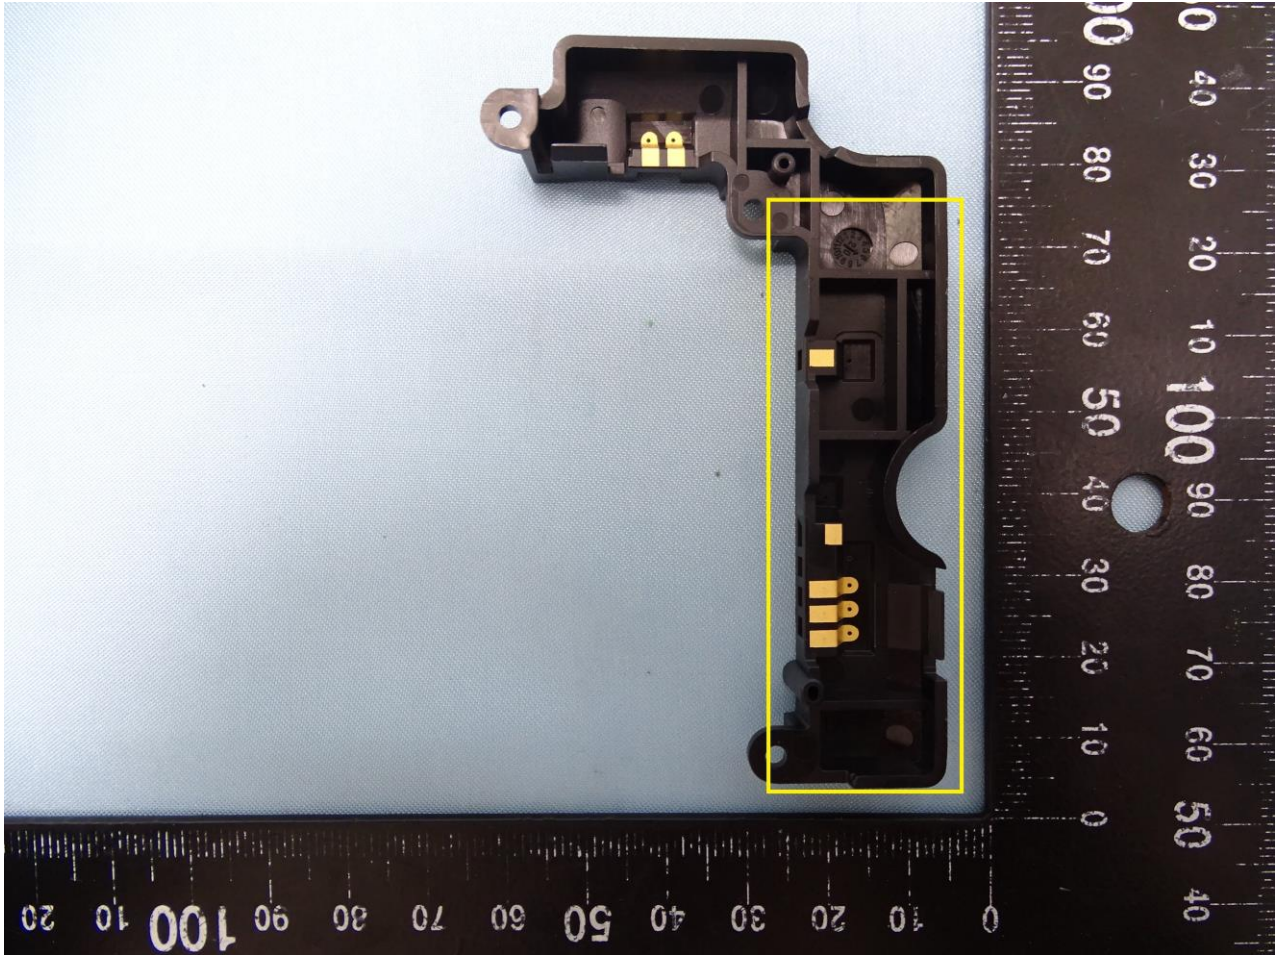

Brand Name: Trimble / Model Name: 121900 / Marketing Name: TSC5

Brand Name: Trimble / Model Name: 121900 / Marketing Name: TSC5

WWAN Module

Brand Name: Trimble / Model Name: 121900 / Marketing Name: TSC5

Brand Name: Trimble / Model Name: 121900 / Marketing Name: TSC5

WWAN Main Antenna

Brand Name: Trimble / Model Name: 121900 / Marketing Name: TSC5

Brand Name: Trimble / Model Name: 121900 / Marketing Name: TSC5

GPS Antenna

Brand Name: Trimble / Model Name: 121900 / Marketing Name: TSC5

————THE END————