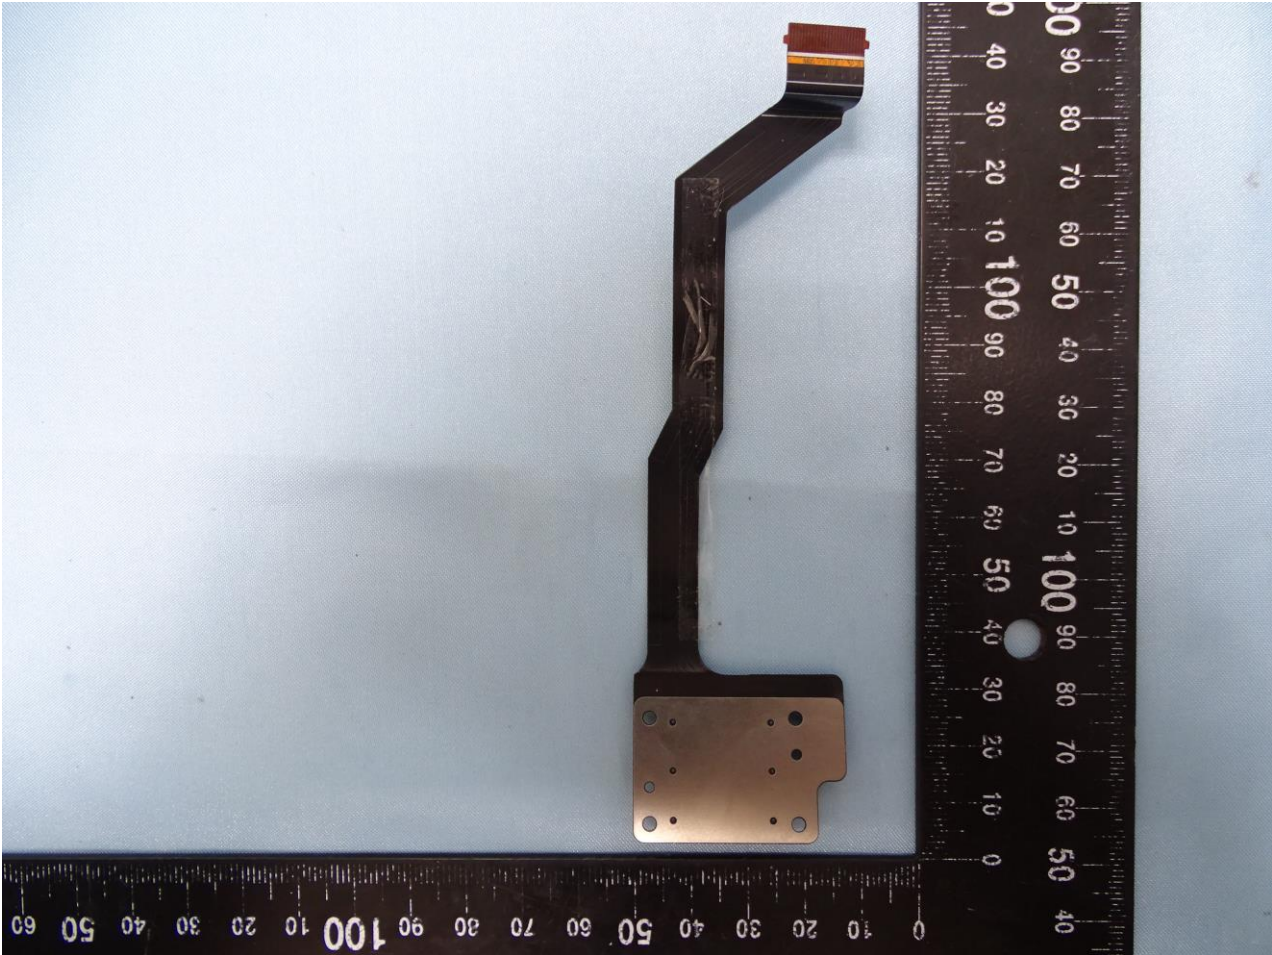

Brand Name: Trimble / Model Name: 121900 / Marketing Name: TSC5

Brand Name: Trimble / Model Name: 121900 / Marketing Name: TSC5

WWAN Module

Brand Name: Trimble / Model Name: 121900 / Marketing Name: TSC5

Brand Name: Trimble / Model Name: 121900 / Marketing Name: TSC5

WWAN Main Antenna

Brand Name: Trimble / Model Name: 121900 / Marketing Name: TSC5

Brand Name: Trimble / Model Name: 121900 / Marketing Name: TSC5

GPS Antenna

Brand Name: Trimble / Model Name: 121900 / Marketing Name: TSC5

————THE END————