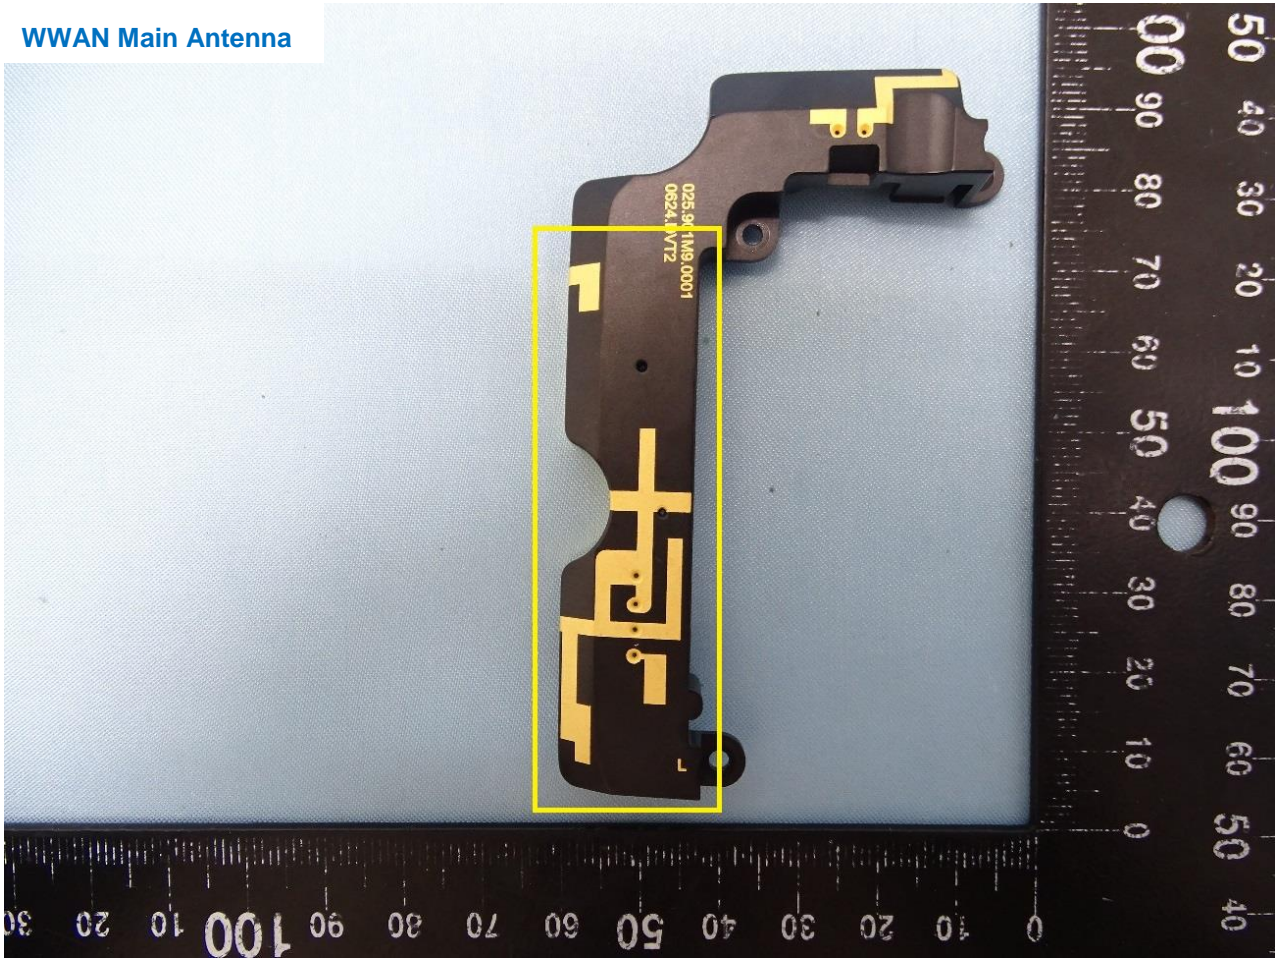

Brand Name: Trimble / Model Name: 121900 / Marketing Name: TSC5

Brand Name: Trimble / Model Name: 121900 / Marketing Name: TSC5

WWAN Module

Brand Name: Trimble / Model Name: 121900 / Marketing Name: TSC5

Brand Name: Trimble / Model Name: 121900 / Marketing Name: TSC5

WWAN Main Antenna

Brand Name: Trimble / Model Name: 121900 / Marketing Name: TSC5

Brand Name: Trimble / Model Name: 121900 / Marketing Name: TSC5

GPS Antenna

Brand Name: Trimble / Model Name: 121900 / Marketing Name: TSC5

————THE END————