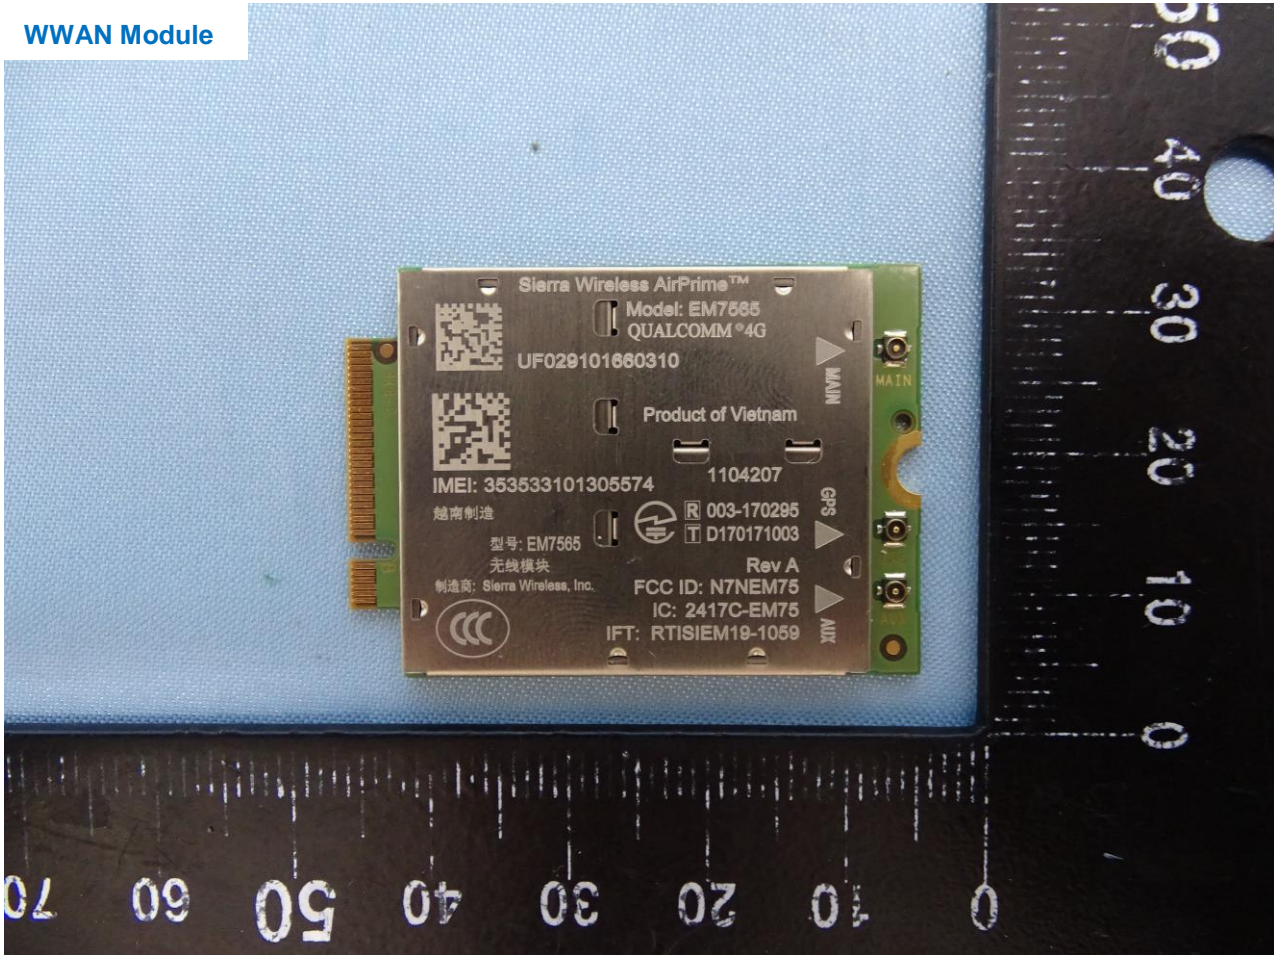

Brand Name: Trimble / Model Name: 121900 / Marketing Name: TSC5

Brand Name: Trimble / Model Name: 121900 / Marketing Name: TSC5

WWAN Module

Brand Name: Trimble / Model Name: 121900 / Marketing Name: TSC5

Brand Name: Trimble / Model Name: 121900 / Marketing Name: TSC5

WWAN Main Antenna

Brand Name: Trimble / Model Name: 121900 / Marketing Name: TSC5

Brand Name: Trimble / Model Name: 121900 / Marketing Name: TSC5

WWAN Aux. Antenna

Brand Name: Trimble / Model Name: 121900 / Marketing Name: TSC5

Brand Name: Trimble / Model Name: 121900 / Marketing Name: TSC5

WLAN Antenna 1

Brand Name: Trimble / Model Name: 121900 / Marketing Name: TSC5

GPS Antenna

Brand Name: Trimble / Model Name: 121900 / Marketing Name: TSC5

————THE END————