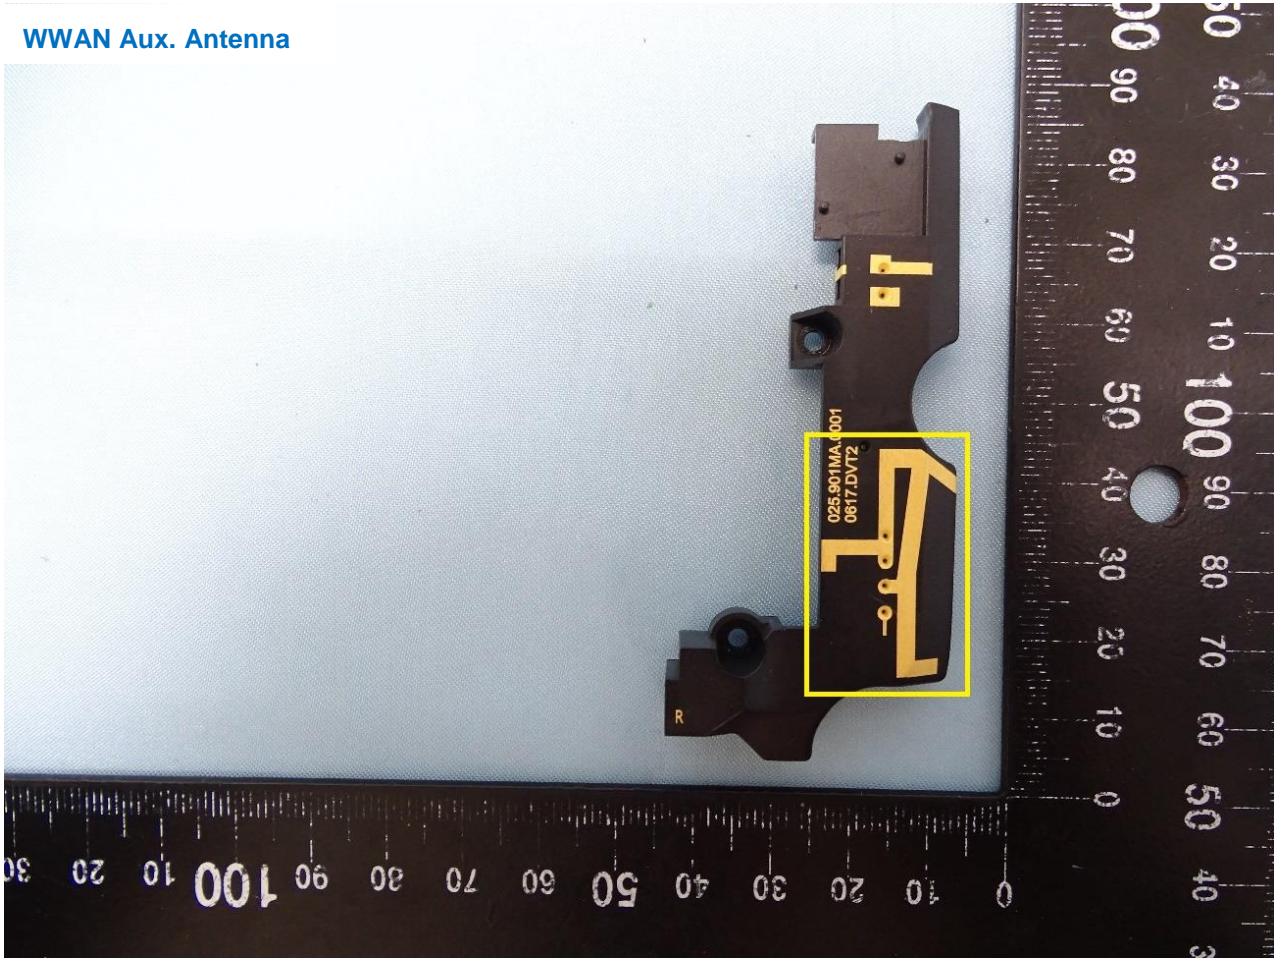

Brand Name: Trimble / Model Name: 121900 / Marketing Name: TSC5

Brand Name: Trimble / Model Name: 121900 / Marketing Name: TSC5

WWAN Module

Brand Name: Trimble / Model Name: 121900 / Marketing Name: TSC5

Brand Name: Trimble / Model Name: 121900 / Marketing Name: TSC5

WWAN Main Antenna

Brand Name: Trimble / Model Name: 121900 / Marketing Name: TSC5

Brand Name: Trimble / Model Name: 121900 / Marketing Name: TSC5

WWAN Aux. Antenna

Brand Name: Trimble / Model Name: 121900 / Marketing Name: TSC5

Brand Name: Trimble / Model Name: 121900 / Marketing Name: TSC5

WLAN Antenna 1

Brand Name: Trimble / Model Name: 121900 / Marketing Name: TSC5