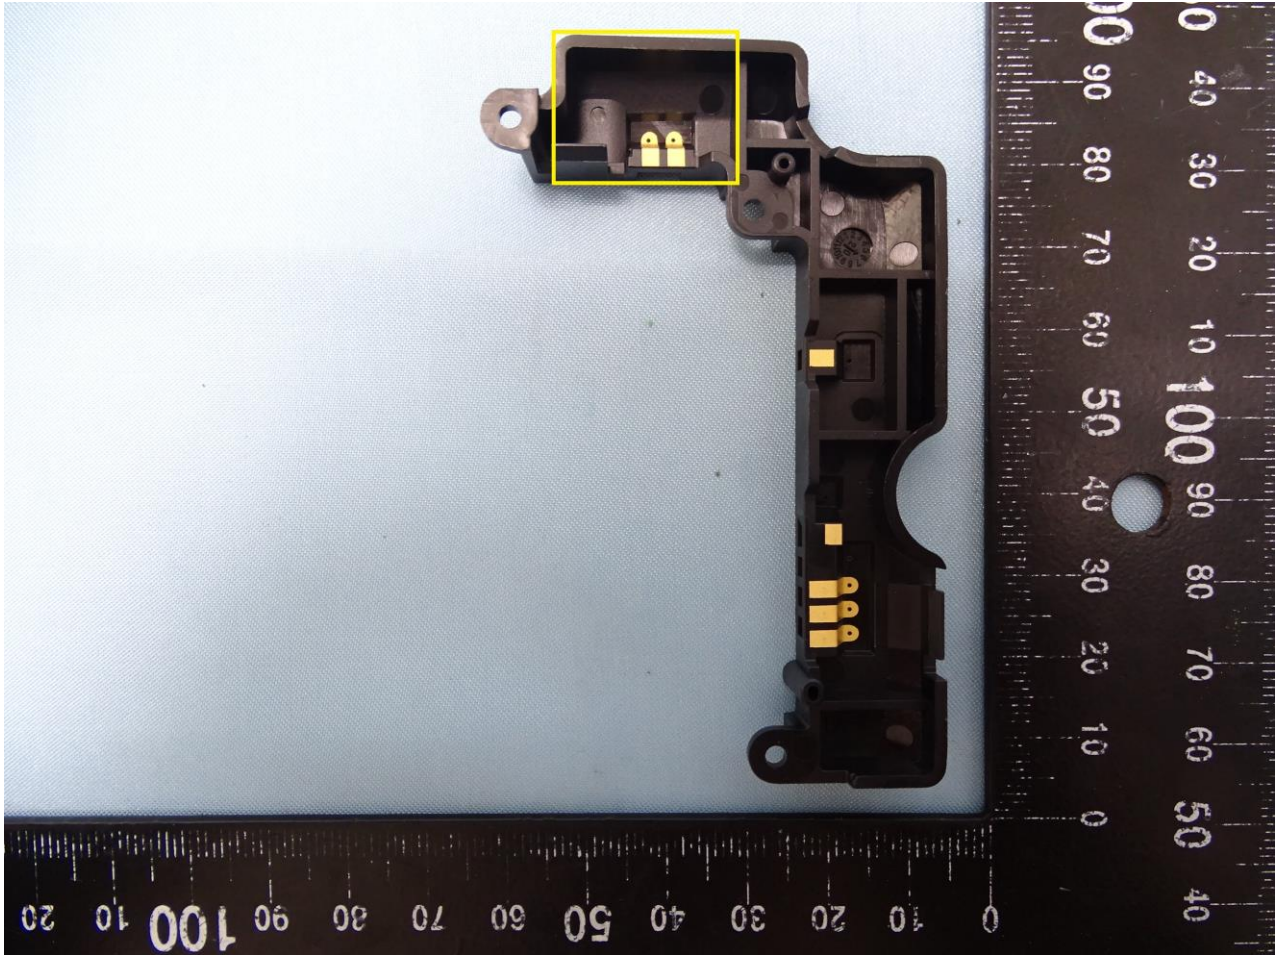

Brand Name: Trimble / Model Name: 121900 / Marketing Name: TSC5

WWAN Main Antenna

Brand Name: Trimble / Model Name: 121900 / Marketing Name: TSC5

Brand Name: Trimble / Model Name: 121900 / Marketing Name: TSC5

WWAN Aux. Antenna

Brand Name: Trimble / Model Name: 121900 / Marketing Name: TSC5

Brand Name: Trimble / Model Name: 121900 / Marketing Name: TSC5

WLAN Antenna 1

Brand Name: Trimble / Model Name: 121900 / Marketing Name: TSC5

Brand Name: Trimble / Model Name: 121900 / Marketing Name: TSC5

WLAN Antenna 2

Brand Name: Trimble / Model Name: 121900 / Marketing Name: TSC5

Brand Name: Trimble / Model Name: 121900 / Marketing Name: TSC5