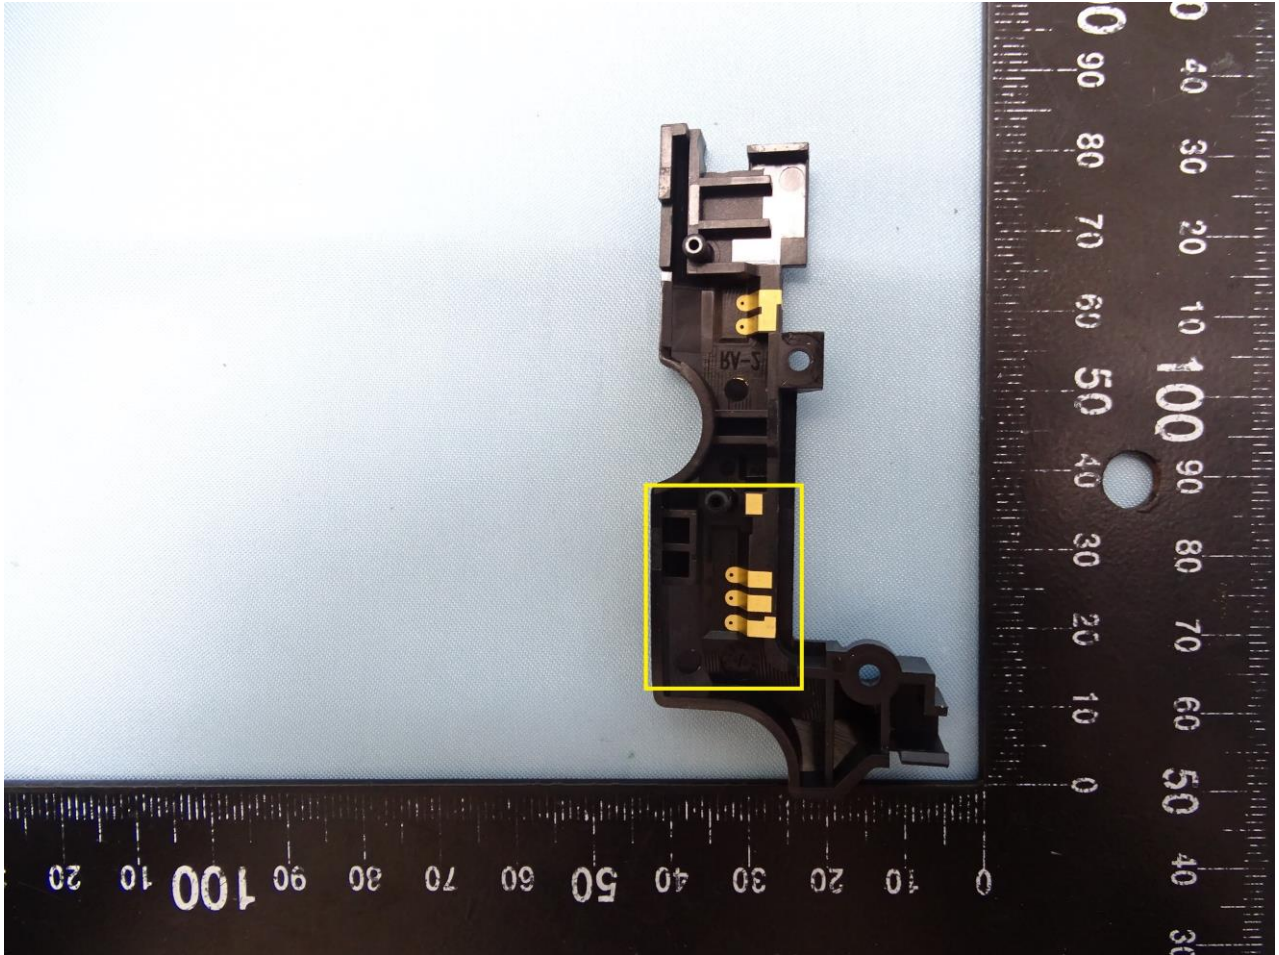

Brand Name: Trimble / Model Name: 121900 / Marketing Name: TSC5

Brand Name: Trimble / Model Name: 121900 / Marketing Name: TSC5

WWAN Module

Brand Name: Trimble / Model Name: 121900 / Marketing Name: TSC5

Brand Name: Trimble / Model Name: 121900 / Marketing Name: TSC5

WWAN Main Antenna

Brand Name: Trimble / Model Name: 121900 / Marketing Name: TSC5

Brand Name: Trimble / Model Name: 121900 / Marketing Name: TSC5

WWAN Aux. Antenna

Brand Name: Trimble / Model Name: 121900 / Marketing Name: TSC5

Brand Name: Trimble / Model Name: 121900 / Marketing Name: TSC5

WLAN Antenna 1

Brand Name: Trimble / Model Name: 121900 / Marketing Name: TSC5

GPS Antenna

Brand Name: Trimble / Model Name: 121900 / Marketing Name: TSC5

————THE END————