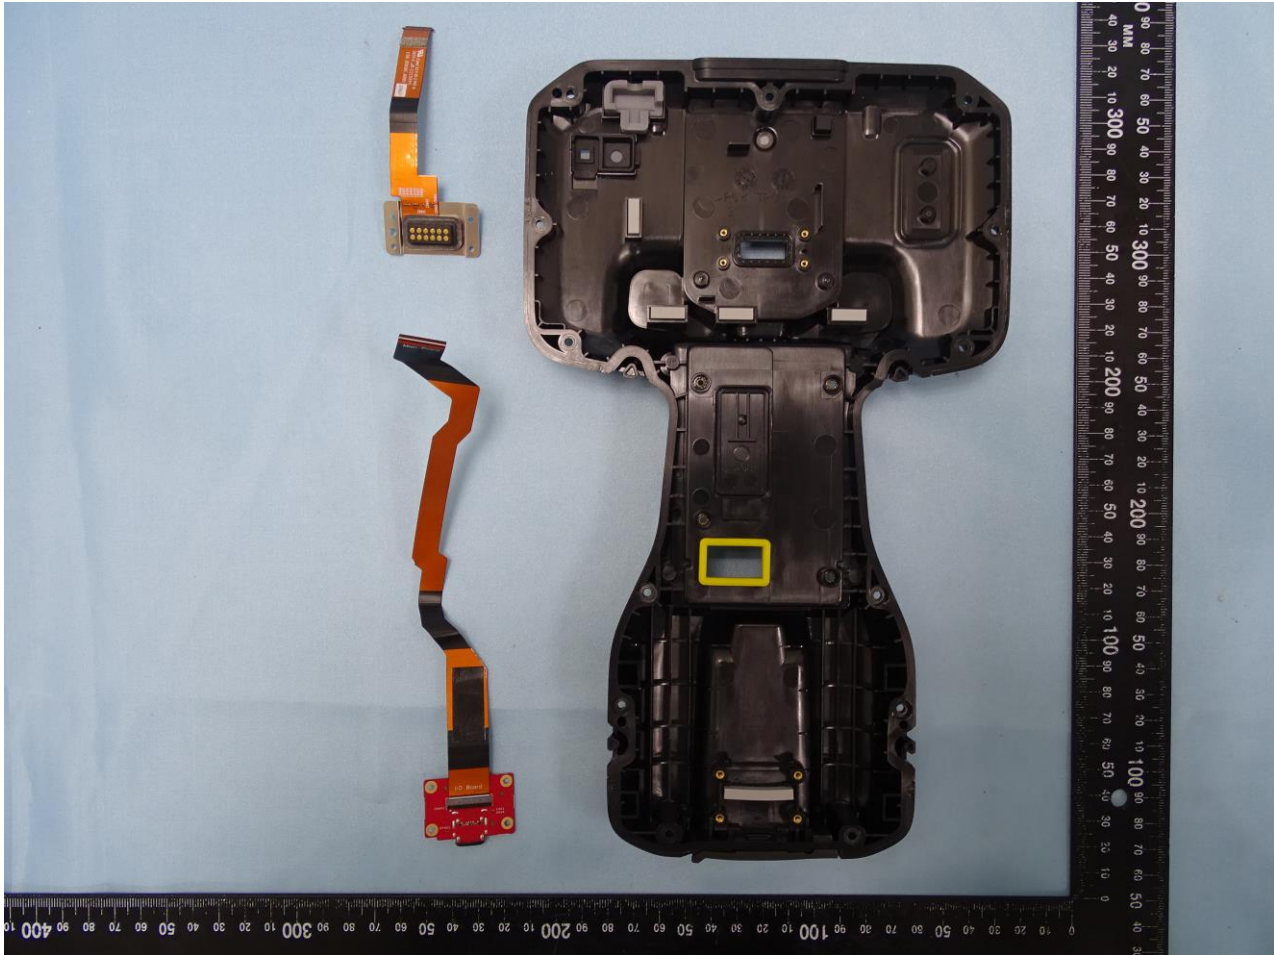

3. Internal Photograph of EUT

Brand Name: Trimble / Model Name: 121900 / Marketing Name: TSC5

Brand Name: Trimble / Model Name: 121900 / Marketing Name: TSC5

Brand Name: Trimble / Model Name: 121900 / Marketing Name: TSC5

Brand Name: Trimble / Model Name: 121900 / Marketing Name: TSC5

Brand Name: Trimble / Model Name: 121900 / Marketing Name: TSC5

Brand Name: Trimble / Model Name: 121900 / Marketing Name: TSC5

Brand Name: Trimble / Model Name: 121900 / Marketing Name: TSC5