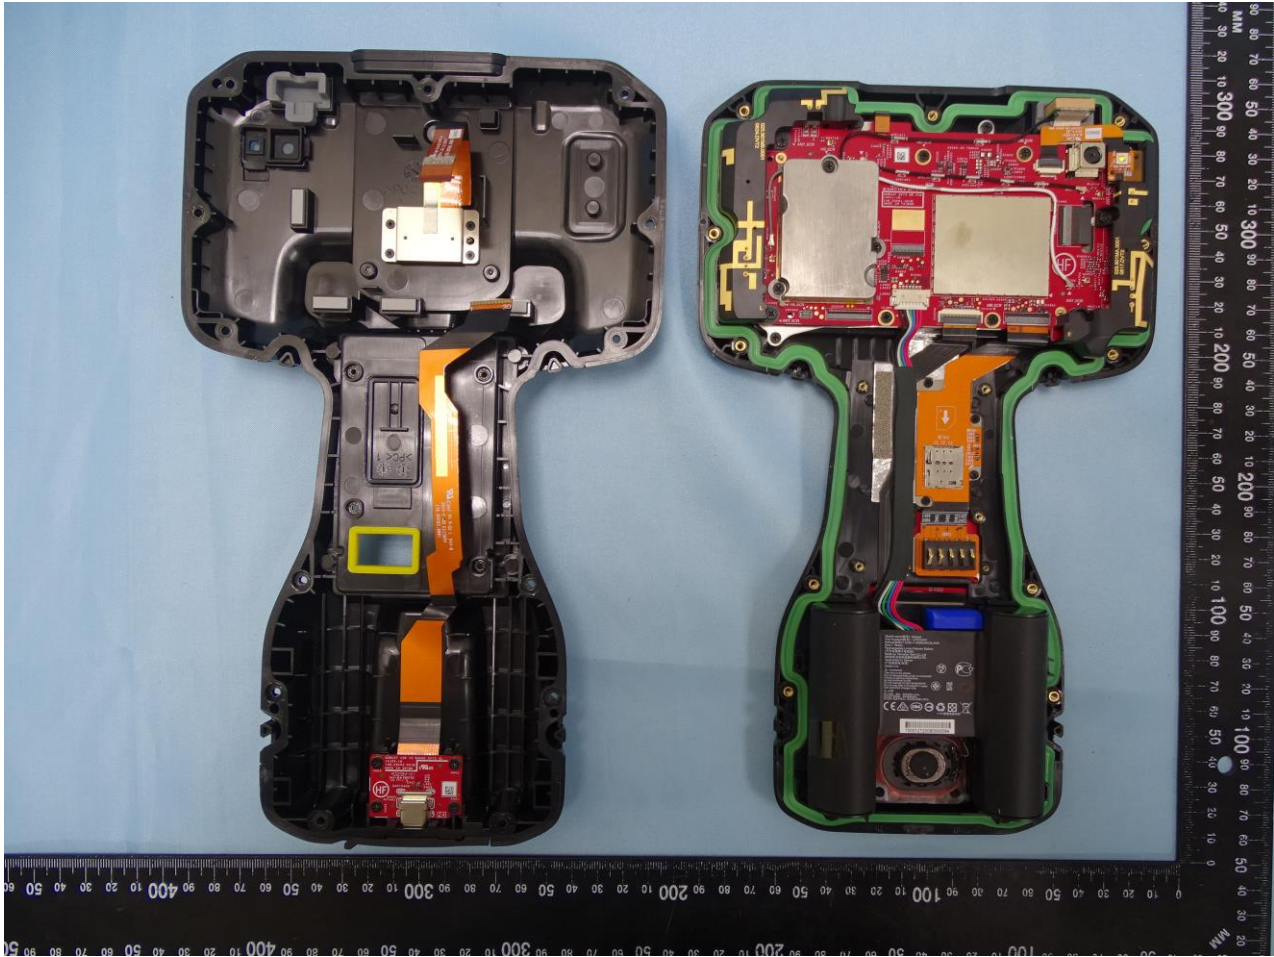

3. Internal Photograph of EUT

Brand Name: Trimble / Model Name: 121900 / Marketing Name: TSC5

Brand Name: Trimble / Model Name: 121900 / Marketing Name: TSC5

Brand Name: Trimble / Model Name: 121900 / Marketing Name: TSC5

Brand Name: Trimble / Model Name: 121900 / Marketing Name: TSC5

Brand Name: Trimble / Model Name: 121900 / Marketing Name: TSC5

Brand Name: Trimble / Model Name: 121900 / Marketing Name: TSC5

Brand Name: Trimble / Model Name: 121900 / Marketing Name: TSC5