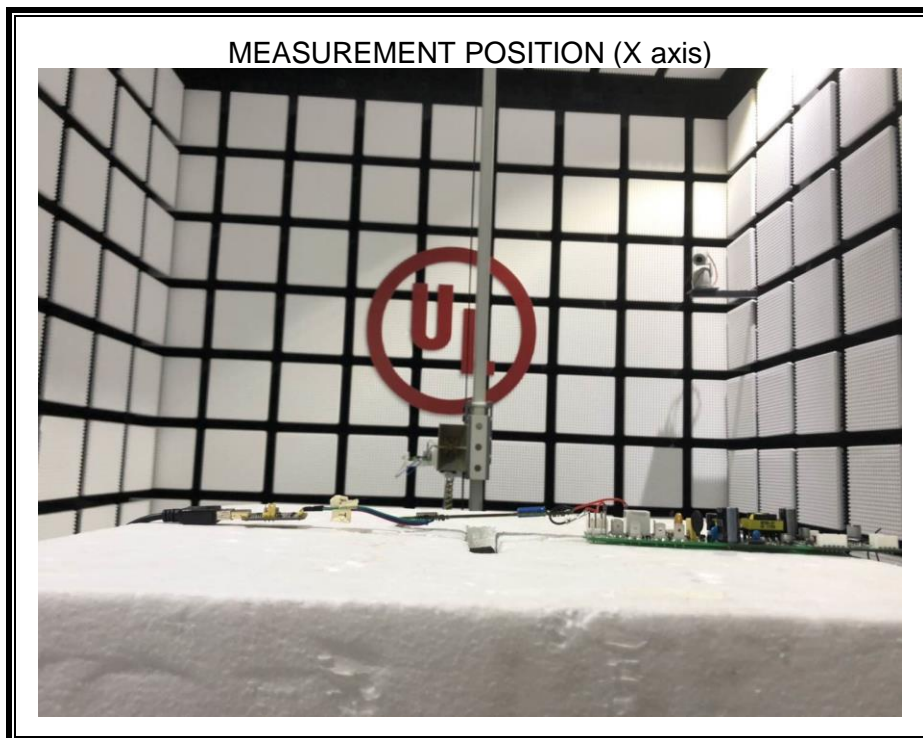

Appendix II

Setup Photographs

RADIATED RF MEASUREMENT SETUP (ABOVE 1 GHz)

MEASUREMENT POSITION (Y axis)

MEASUREMENT POSITION (Z axis)

RADIATED RF MEASUREMENT SETUP (30MHz~1GHz)

RADIATED RF MEASUREMENT SETUP (Below 30MHz)

POWERLINE CONDUCTED EMISSIONS MEASUREMENT SETUP