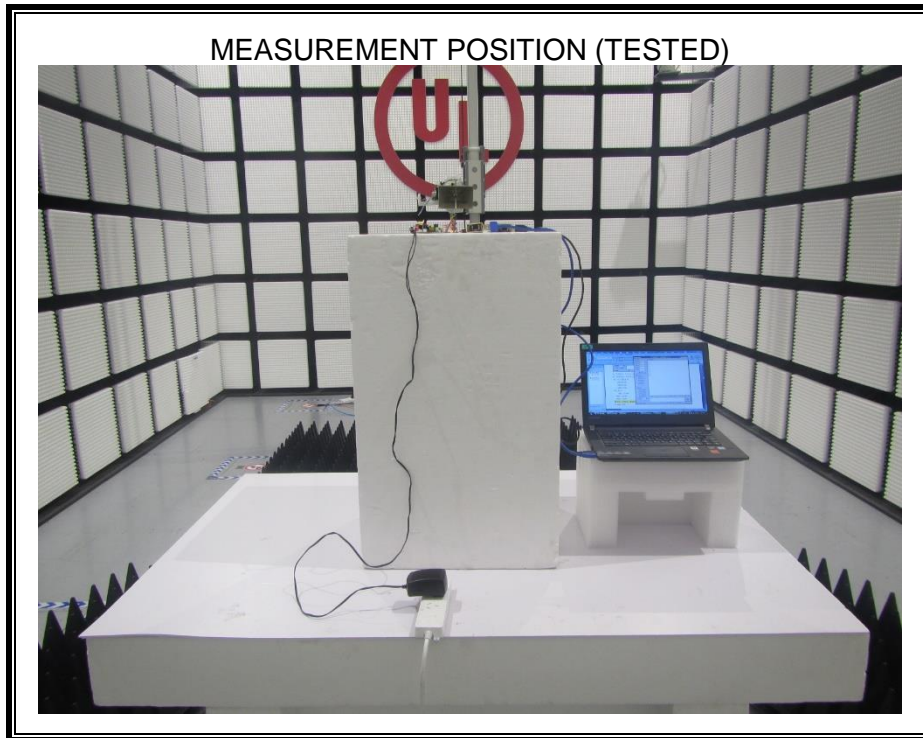

Appendix II

Setup Photographs

RADIATED RF MEASUREMENT SETUP (ABOVE 1 GHz)

MEASUREMENT POSITION (Y axis)

MEASUREMENT POSITION (Z axis)

RADIATED RF MEASUREMENT SETUP (30MHz~1GHz)

RADIATED RF MEASUREMENT SETUP (Below 30MHz)

POWERLINE CONDUCTED EMISSIONS MEASUREMENT SETUP