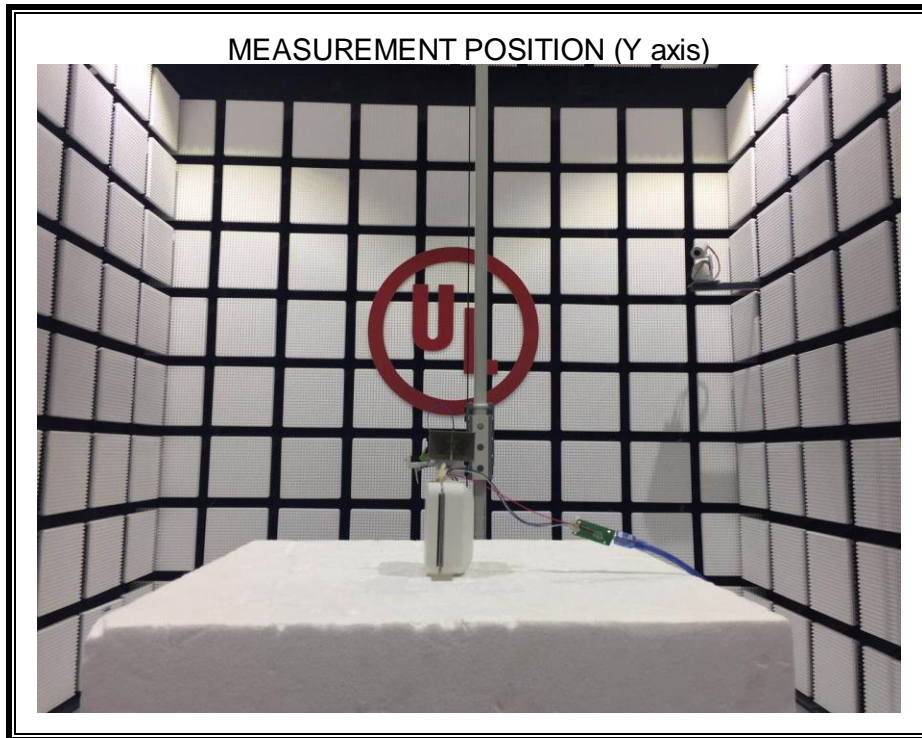

Appendix II

Setup Photographs

RADIATED RF MEASUREMENT SETUP (ABOVE 1 GHz)

RADIATED RF MEASUREMENT SETUP (30MHz~1GHz)

POWERLINE CONDUCTED EMISSIONS MEASUREMENT SETUP

RADIATED RF MEASUREMENT SETUP (Below 30MHz)