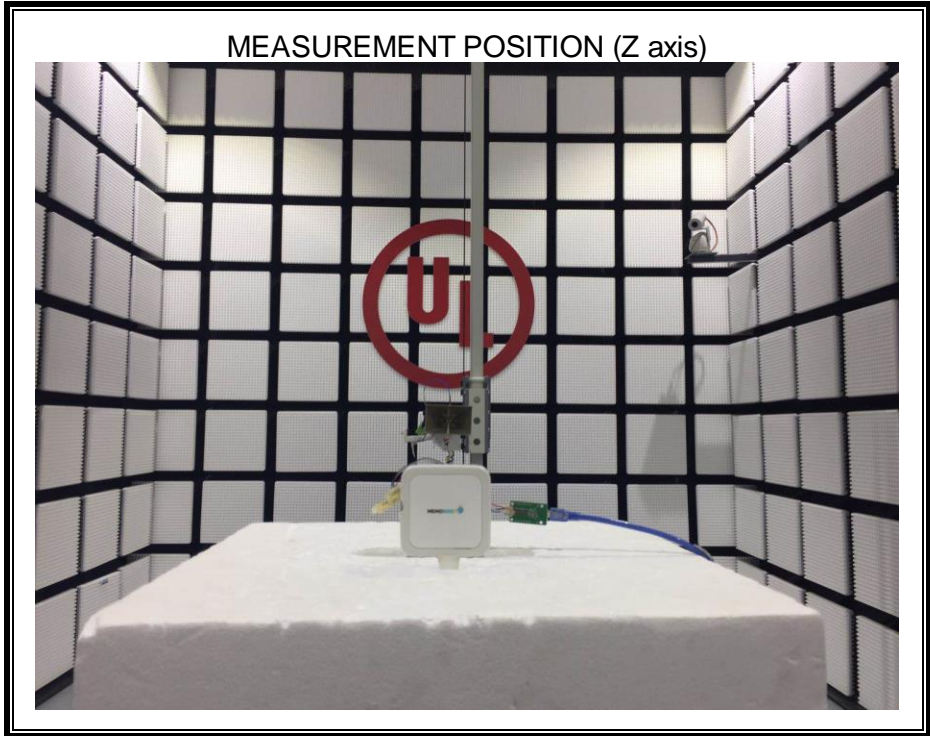

Appendix II

Setup Photographs

RADIATED RF MEASUREMENT SETUP (ABOVE 1 GHz)

RADIATED RF MEASUREMENT SETUP (30MHz~1GHz)

POWERLINE CONDUCTED EMISSIONS MEASUREMENT SETUP

RADIATED RF MEASUREMENT SETUP (Below 30MHz)