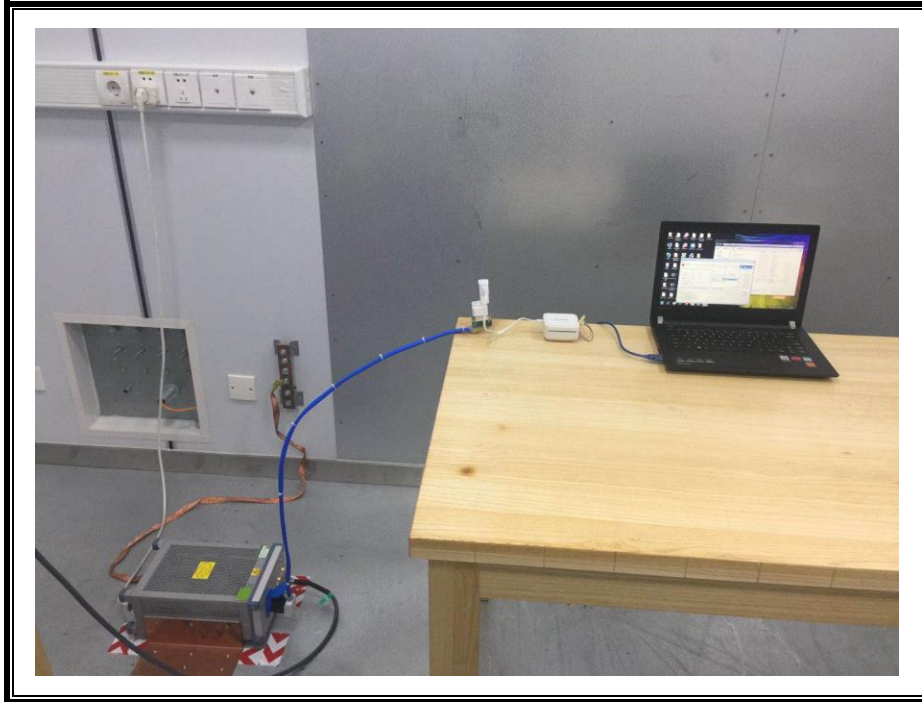

Appendix II

Setup Photographs

RADIATED RF MEASUREMENT SETUP (ABOVE 1 GHz)

RADIATED RF MEASUREMENT SETUP (30MHz~1GHz)

POWERLINE CONDUCTED EMISSIONS MEASUREMENT SETUP

RADIATED RF MEASUREMENT SETUP (Below 30MHz)