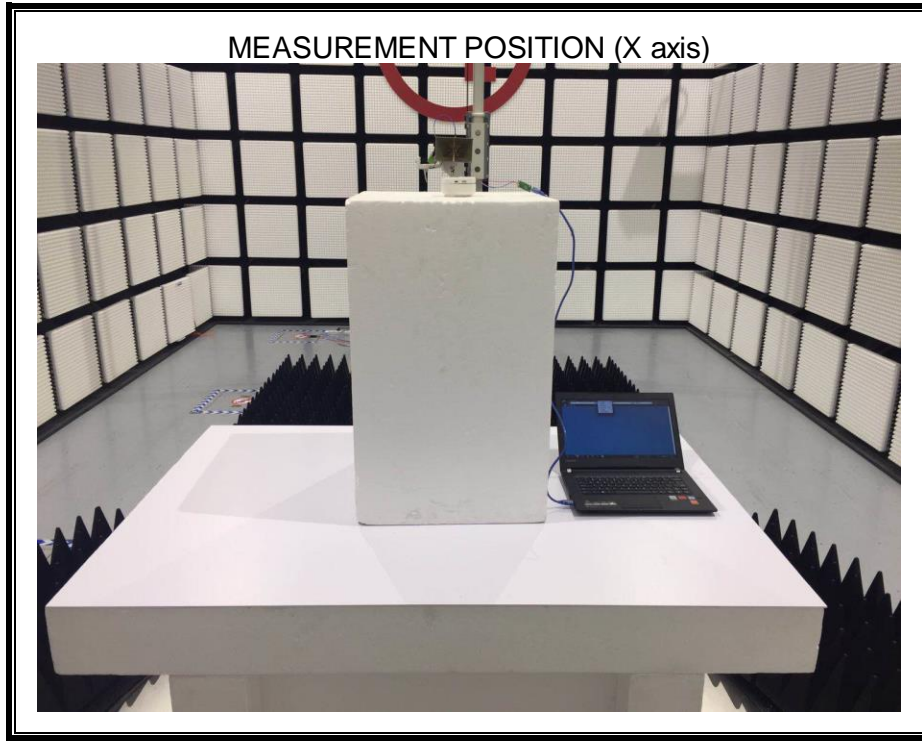

Appendix II

Setup Photographs

RADIATED RF MEASUREMENT SETUP (ABOVE 1 GHz)

RADIATED RF MEASUREMENT SETUP (30MHz~1GHz)

POWERLINE CONDUCTED EMISSIONS MEASUREMENT SETUP

RADIATED RF MEASUREMENT SETUP (Below 30MHz)