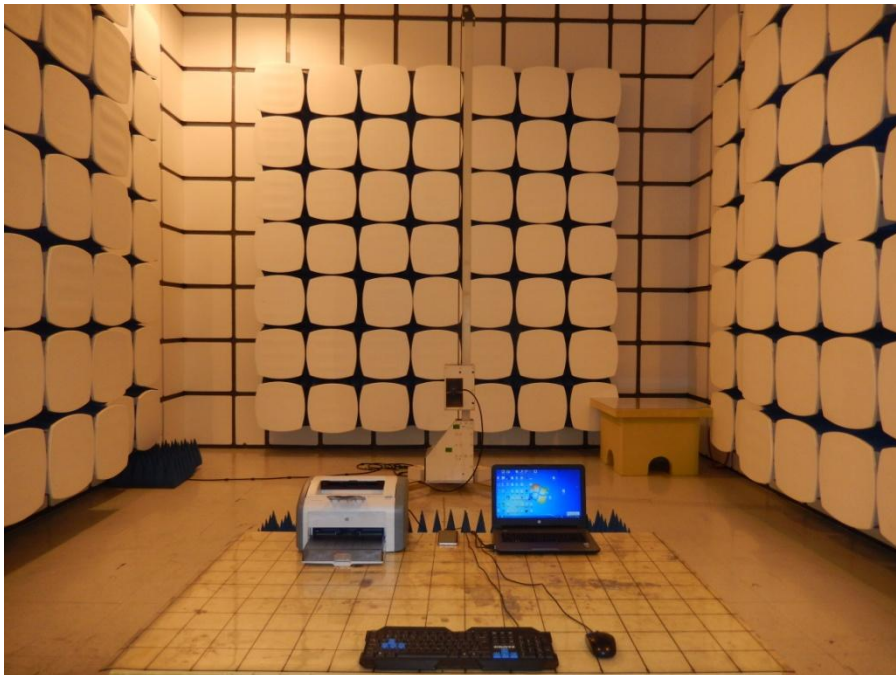

## G25022K \_JBP Setup photo

Radiated Measurement Photos

30MHz- 1GHz

Above 1GHz

Conducted Measurement Photos

Conducted Measurement Photos