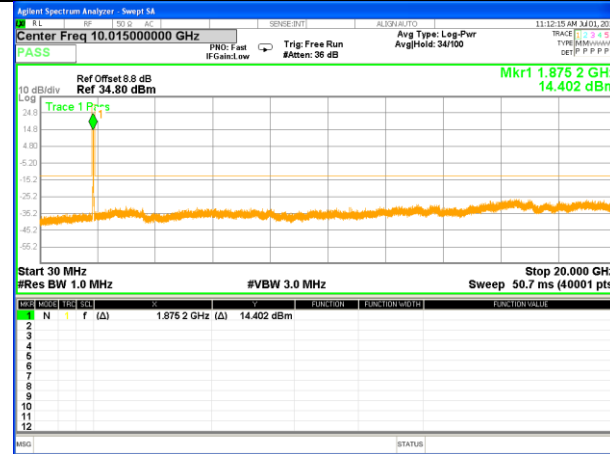

LTE BAND 2

LTE Band 2 / 10MHz /Emission

Lowest Channel / QPSK

Lowest Channel / 16QAM

Middle Channel / QPSK

Middle Channel / 16QAM

Highest Channel / QPSK

Highest Channel / 16QAM

LTE BAND 2

LTE Band 2 / 15MHz /Emission

Lowest Channel / QPSK

Lowest Channel / 16QAM

Middle Channel / QPSK

Middle Channel / 16QAM

Highest Channel / QPSK

Highest Channel / 16QAM

LTE BAND 2

LTE Band 2 / 20MHz /Emission

Lowest Channel / QPSK

Lowest Channel / 16QAM

Middle Channel / QPSK

Middle Channel / 16QAM

Highest Channel / QPSK

Highest Channel / 16QAM

LTE BAND 4

LTE Band 4 / 1.4MHz /Emission

Lowest Channel / QPSK

Lowest Channel / 16QAM

Middle Channel / QPSK

Middle Channel / 16QAM

Highest Channel / QPSK

Highest Channel / 16QAM