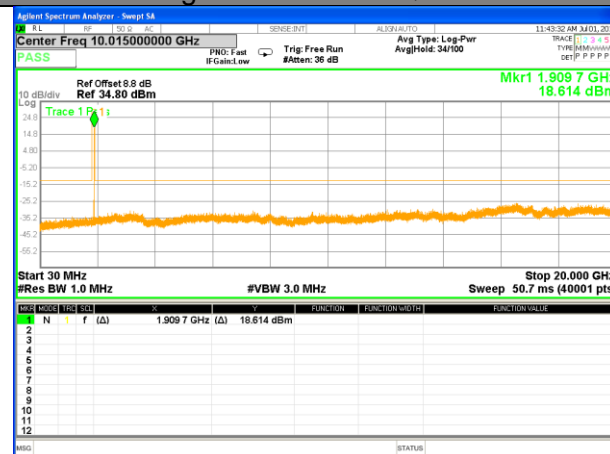

LTE BAND 2

LTE Band 2 / 3MHz /Emission

Lowest Channel / QPSK

Lowest Channel / 16QAM

Middle Channel / QPSK

Middle Channel / 16QAM

Highest Channel / QPSK

Highest Channel / 16QAM

LTE BAND 2

LTE Band 2 / 5MHz /Emission

Lowest Channel / QPSK

Lowest Channel / 16QAM

Middle Channel / QPSK

Middle Channel / 16QAM

Highest Channel / QPSK

Highest Channel / 16QAM

LTE BAND 2

LTE Band 2 / 10MHz /Emission

Lowest Channel / QPSK

Lowest Channel / 16QAM

Middle Channel / QPSK

Middle Channel / 16QAM

Highest Channel / QPSK

Highest Channel / 16QAM