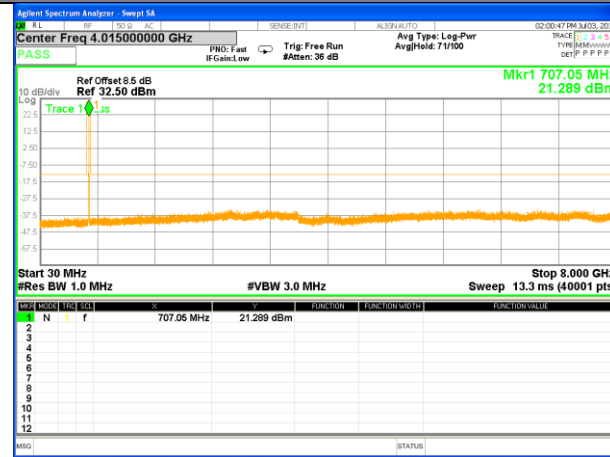

LTE BAND 12

LTE Band 12 / 1.4MHz /Emission

Lowest Channel / QPSK

Lowest Channel / 16QAM

Middle Channel / QPSK

Middle Channel / 16QAM

Highest Channel / QPSK

Highest Channel / 16QAM

LTE BAND 12

LTE Band 12 / 3MHz /Emission

Lowest Channel / QPSK

Lowest Channel / 16QAM

Middle Channel / QPSK

Middle Channel / 16QAM

Highest Channel / QPSK

Highest Channel / 16QAM

LTE BAND 12

LTE Band 12 / 5MHz /Emission

Lowest Channel / QPSK

Lowest Channel / 16QAM

Middle Channel / QPSK

Middle Channel / 16QAM

Highest Channel / QPSK

Highest Channel / 16QAM