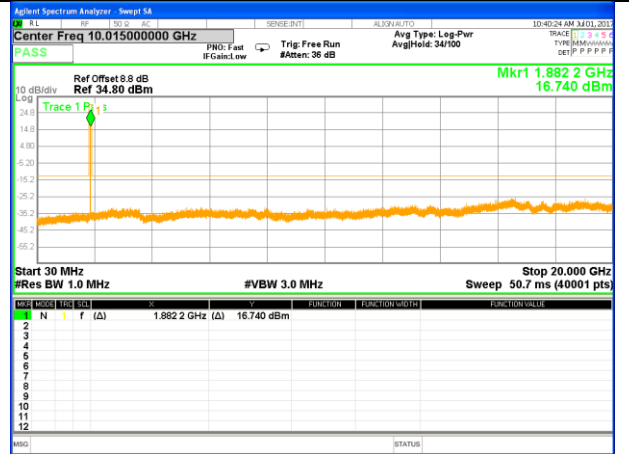

LTE BAND 2

LTE Band 2 / 3MHz /Emission

Lowest Channel / QPSK

Lowest Channel / 16QAM

Middle Channel / QPSK

Middle Channel / 16QAM

Highest Channel / QPSK

Highest Channel / 16QAM

LTE BAND 2

LTE Band 2 / 5MHz /Emission

Lowest Channel / QPSK

Lowest Channel / 16QAM

Middle Channel / QPSK

Middle Channel / 16QAM

Highest Channel / QPSK

Highest Channel / 16QAM

LTE BAND 2

LTE Band 2 / 10MHz /Emission

Lowest Channel / QPSK

Lowest Channel / 16QAM

Middle Channel / QPSK

Middle Channel / 16QAM

Highest Channel / QPSK

Highest Channel / 16QAM

LTE BAND 2

LTE Band 2 / 15MHz /Emission

Lowest Channel / QPSK

Lowest Channel / 16QAM

Middle Channel / QPSK

Middle Channel / 16QAM

Highest Channel / QPSK

Highest Channel / 16QAM