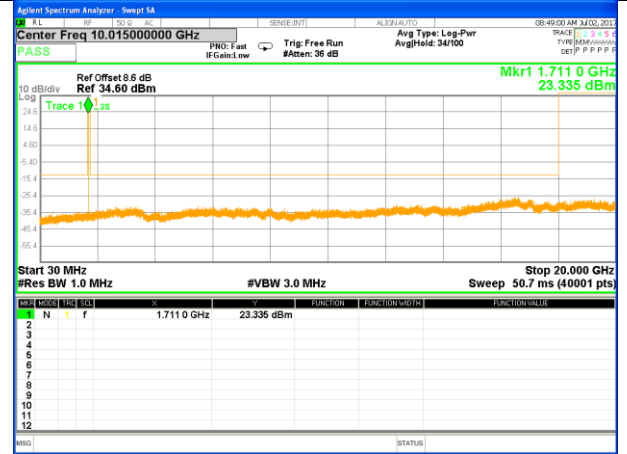

LTE BAND 2

LTE Band 2 / 15MHz /Emission

Lowest Channel / QPSK

Lowest Channel / 16QAM

Middle Channel / QPSK

Middle Channel / 16QAM

Highest Channel / QPSK

Highest Channel / 16QAM

LTE BAND 2

LTE Band 2 / 20MHz /Emission

Lowest Channel / QPSK

Lowest Channel / 16QAM

Middle Channel / QPSK

Middle Channel / 16QAM

Highest Channel / QPSK

Highest Channel / 16QAM

LTE BAND 4

LTE Band 4 / 1.4MHz /Emission

Lowest Channel / QPSK

Lowest Channel / 16QAM

Middle Channel / QPSK

Middle Channel / 16QAM

Highest Channel / QPSK

Highest Channel / 16QAM