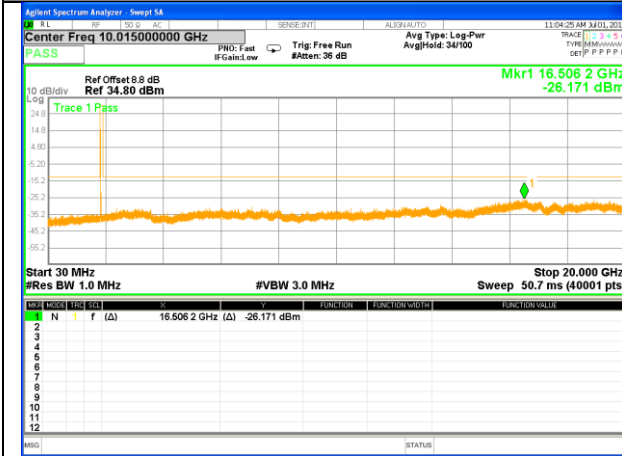

LTE BAND 2

LTE Band 2 / 3MHz /Emission

Lowest Channel / QPSK

Lowest Channel / 16QAM

Middle Channel / QPSK

Middle Channel / 16QAM

Highest Channel / QPSK

Highest Channel / 16QAM

LTE BAND 2

LTE Band 2 / 5MHz /Emission

Lowest Channel / QPSK

Lowest Channel / 16QAM

Middle Channel / QPSK

Middle Channel / 16QAM

Highest Channel / QPSK

Highest Channel / 16QAM

LTE BAND 2

LTE Band 2 / 10MHz /Emission

Lowest Channel / QPSK

Lowest Channel / 16QAM

Middle Channel / QPSK

Middle Channel / 16QAM

Highest Channel / QPSK

Highest Channel / 16QAM

LTE BAND 2

LTE Band 2 / 15MHz /Emission

Lowest Channel / QPSK

Lowest Channel / 16QAM

Middle Channel / QPSK

Middle Channel / 16QAM

Highest Channel / QPSK

Highest Channel / 16QAM