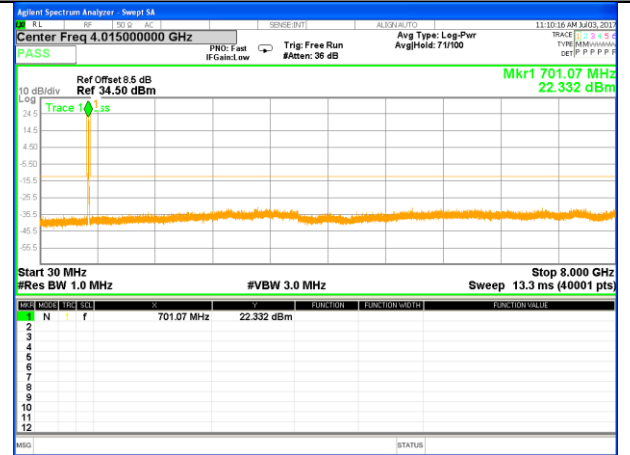

LTE BAND 12

LTE Band 12 / 1.4MHz /Emission

Lowest Channel / QPSK

Lowest Channel / 16QAM

Middle Channel / QPSK

Middle Channel / 16QAM

Highest Channel / QPSK

Highest Channel / 16QAM

LTE BAND 12

LTE Band 12 / 3MHz /Emission

Lowest Channel / QPSK

Lowest Channel / 16QAM

Middle Channel / QPSK

Middle Channel / 16QAM

Highest Channel / QPSK

Highest Channel / 16QAM

LTE BAND 12

LTE Band 12 / 5MHz /Emission

Lowest Channel / QPSK

Lowest Channel / 16QAM

Middle Channel / QPSK

Middle Channel / 16QAM

Highest Channel / QPSK

Highest Channel / 16QAM