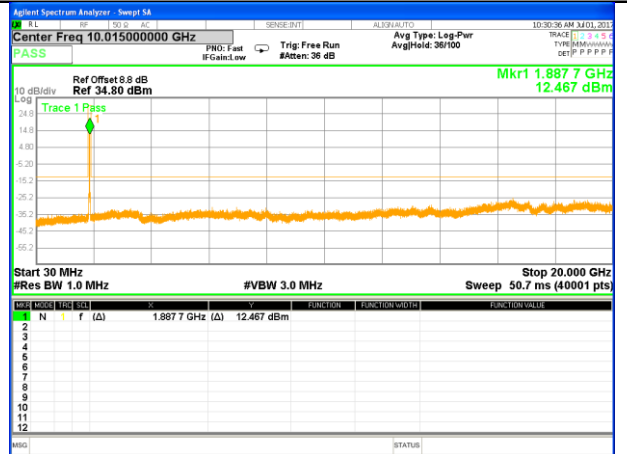

LTE BAND 2

LTE Band 2 / 15MHz /Emission

Lowest Channel / QPSK

Lowest Channel / 16QAM

Middle Channel / QPSK

Middle Channel / 16QAM

Highest Channel / QPSK

Highest Channel / 16QAM

LTE BAND 2

LTE Band 2 / 20MHz /Emission

Lowest Channel / QPSK

Lowest Channel / 16QAM

Middle Channel / QPSK

Middle Channel / 16QAM

Highest Channel / QPSK

Highest Channel / 16QAM

LTE BAND 4

LTE Band 4 / 1.4MHz /Emission

Lowest Channel / QPSK

Lowest Channel / 16QAM

Middle Channel / QPSK

Middle Channel / 16QAM

Highest Channel / QPSK

Highest Channel / 16QAM