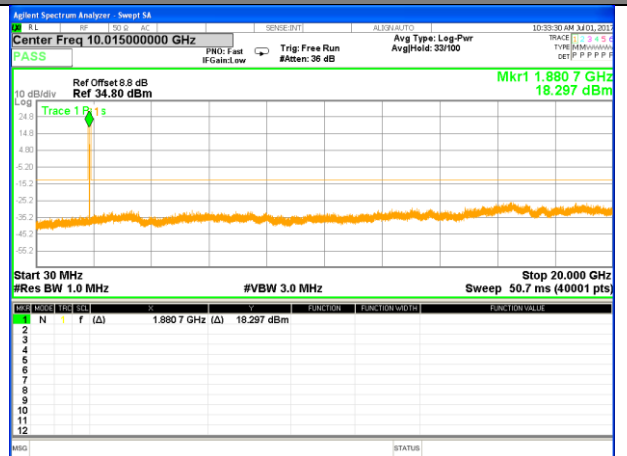

LTE BAND 2

LTE Band 2 / 3MHz /Emission

Lowest Channel / QPSK

Lowest Channel / 16QAM

Middle Channel / QPSK

Middle Channel / 16QAM

Highest Channel / QPSK

Highest Channel / 16QAM

LTE BAND 2

LTE Band 2 / 5MHz /Emission

Lowest Channel / QPSK

Lowest Channel / 16QAM

Middle Channel / QPSK

Middle Channel / 16QAM

Highest Channel / QPSK

Highest Channel / 16QAM

LTE BAND 2

LTE Band 2 / 10MHz /Emission

Lowest Channel / QPSK

Lowest Channel / 16QAM

Middle Channel / QPSK

Middle Channel / 16QAM

Highest Channel / QPSK

Highest Channel / 16QAM