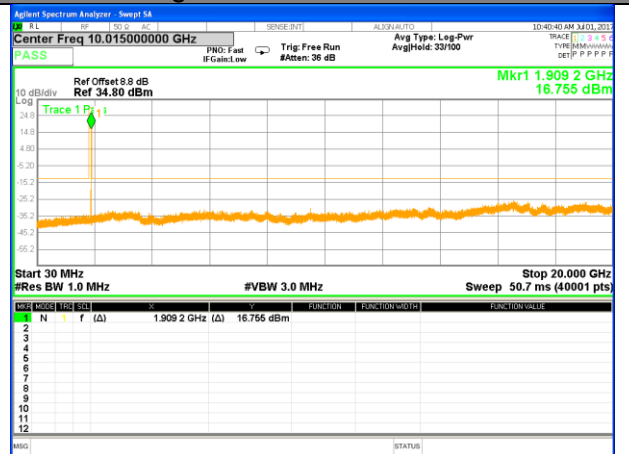

LTE BAND 2

LTE Band 2 / 3MHz /Emission

Lowest Channel / QPSK

Lowest Channel / 16QAM

Middle Channel / QPSK

Middle Channel / 16QAM

Highest Channel / QPSK

Highest Channel / 16QAM

LTE BAND 2

LTE Band 2 / 5MHz /Emission

Lowest Channel / QPSK

Lowest Channel / 16QAM

Middle Channel / QPSK

Middle Channel / 16QAM

Highest Channel / QPSK

Highest Channel / 16QAM

LTE BAND 2

LTE Band 2 / 10MHz /Emission

Lowest Channel / QPSK

Lowest Channel / 16QAM

Middle Channel / QPSK

Middle Channel / 16QAM

Highest Channel / QPSK

Highest Channel / 16QAM

LTE BAND 2

LTE Band 2 / 15MHz /Emission

Lowest Channel / QPSK

Lowest Channel / 16QAM

Middle Channel / QPSK

Middle Channel / 16QAM

Highest Channel / QPSK

Highest Channel / 16QAM