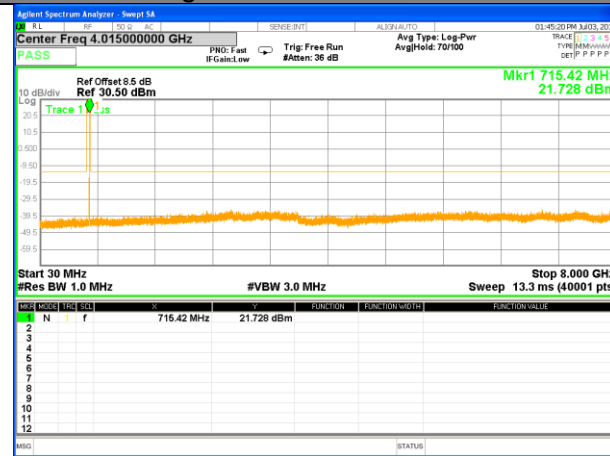

LTE BAND 4

LTE Band 4 / 20MHz /Emission

Lowest Channel / QPSK

Lowest Channel / 16QAM

Middle Channel / QPSK

Middle Channel / 16QAM

Highest Channel / QPSK

Highest Channel / 16QAM

LTE BAND 12

LTE Band 12 / 1.4MHz /Emission

Lowest Channel / QPSK

Lowest Channel / 16QAM

Middle Channel / QPSK

Middle Channel / 16QAM

Highest Channel / QPSK

Highest Channel / 16QAM

LTE BAND 12

LTE Band 12 / 3MHz /Emission

Lowest Channel / QPSK

Lowest Channel / 16QAM

Middle Channel / QPSK

Middle Channel / 16QAM

Highest Channel / QPSK

Highest Channel / 16QAM