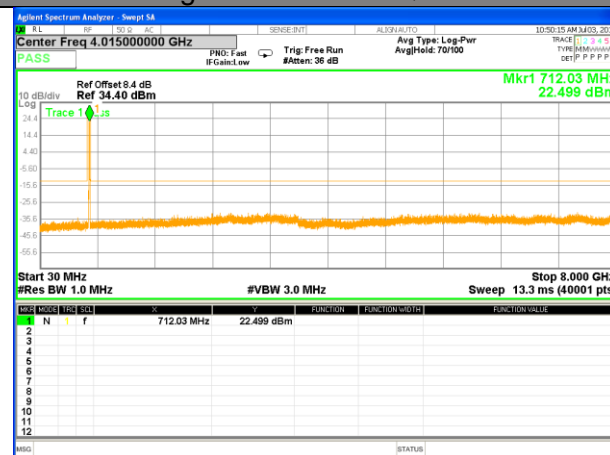

LTE BAND 12

LTE Band 12 / 10MHz /Emission

Lowest Channel / QPSK

Lowest Channel / 16QAM

Middle Channel / QPSK

Middle Channel / 16QAM

Highest Channel / QPSK

Highest Channel / 16QAM

LTE BAND 17

LTE Band 17 / 5MHz /Emission

Lowest Channel / QPSK

Lowest Channel / 16QAM

Middle Channel / QPSK

Middle Channel / 16QAM

Highest Channel / QPSK

Highest Channel / 16QAM

LTE BAND 17

LTE Band 17 / 10MHz /Emission

Lowest Channel / QPSK

Lowest Channel / 16QAM

Middle Channel / QPSK

Middle Channel / 16QAM

Highest Channel / QPSK

Highest Channel / 16QAM