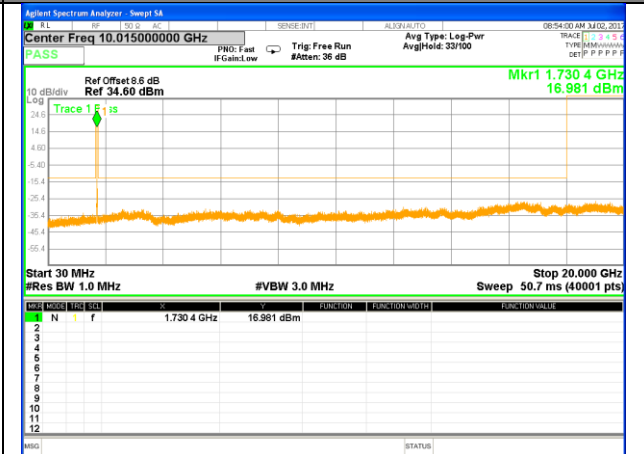

LTE BAND 4

LTE Band 4 / 5MHz /Emission

Lowest Channel / QPSK

Lowest Channel / 16QAM

Middle Channel / QPSK

Middle Channel / 16QAM

Highest Channel / QPSK

Highest Channel / 16QAM

LTE BAND 4

LTE Band 4 / 10MHz /Emission

Lowest Channel / QPSK

Lowest Channel / 16QAM

Middle Channel / QPSK

Middle Channel / 16QAM

Highest Channel / QPSK

Highest Channel / 16QAM

LTE BAND 4

LTE Band 4 / 15MHz /Emission

Lowest Channel / QPSK

Lowest Channel / 16QAM

Middle Channel / QPSK

Middle Channel / 16QAM

Highest Channel / QPSK

Highest Channel / 16QAM