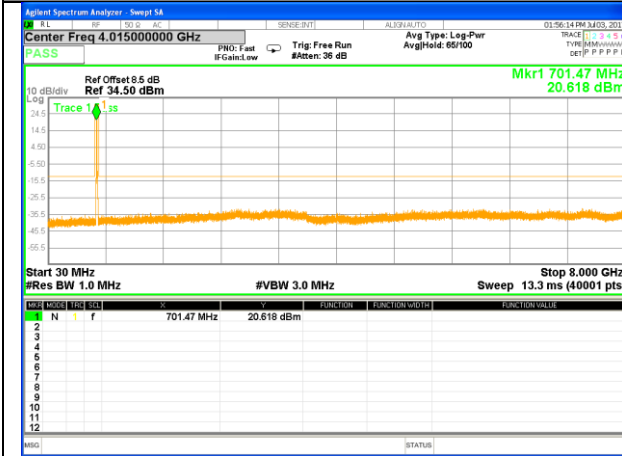

LTE BAND 12

LTE Band 12 / 3MHz /Emission

Lowest Channel / QPSK

Lowest Channel / 16QAM

Middle Channel / QPSK

Middle Channel / 16QAM

Highest Channel / QPSK

Highest Channel / 16QAM

LTE BAND 12

LTE Band 12 / 5MHz /Emission

Lowest Channel / QPSK

Lowest Channel / 16QAM

Middle Channel / QPSK

Middle Channel / 16QAM

Highest Channel / QPSK

Highest Channel / 16QAM

LTE BAND 12

LTE Band 12 / 10MHz /Emission

Lowest Channel / QPSK

Lowest Channel / 16QAM

Middle Channel / QPSK

Middle Channel / 16QAM

Highest Channel / QPSK

Highest Channel / 16QAM