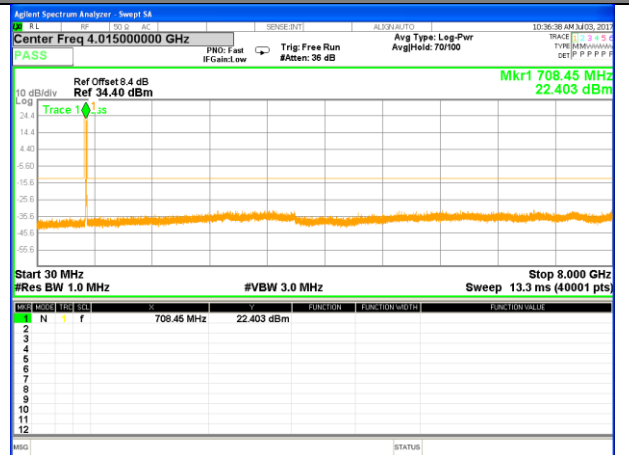

LTE BAND 12

LTE Band 12 / 10MHz /Emission

Lowest Channel / QPSK

Lowest Channel / 16QAM

Middle Channel / QPSK

Middle Channel / 16QAM

Highest Channel / QPSK

Highest Channel / 16QAM

LTE BAND 17

LTE Band 17 / 5MHz /Emission

Lowest Channel / QPSK

Lowest Channel / 16QAM

Middle Channel / QPSK

Middle Channel / 16QAM

Highest Channel / QPSK

Highest Channel / 16QAM

LTE BAND 17

LTE Band 17 / 10MHz /Emission

Lowest Channel / QPSK

Lowest Channel / 16QAM

Middle Channel / QPSK

Middle Channel / 16QAM

Highest Channel / QPSK

Highest Channel / 16QAM