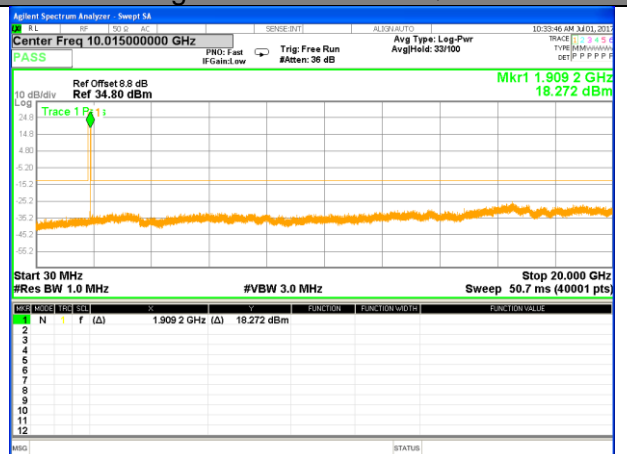

LTE BAND 2

LTE Band 2 / 3MHz /Emission

Lowest Channel / QPSK

Lowest Channel / 16QAM

Middle Channel / QPSK

Middle Channel / 16QAM

Highest Channel / QPSK

Highest Channel / 16QAM

LTE BAND 2

LTE Band 2 / 5MHz /Emission

Lowest Channel / QPSK

Lowest Channel / 16QAM

Middle Channel / QPSK

Middle Channel / 16QAM

Highest Channel / QPSK

Highest Channel / 16QAM