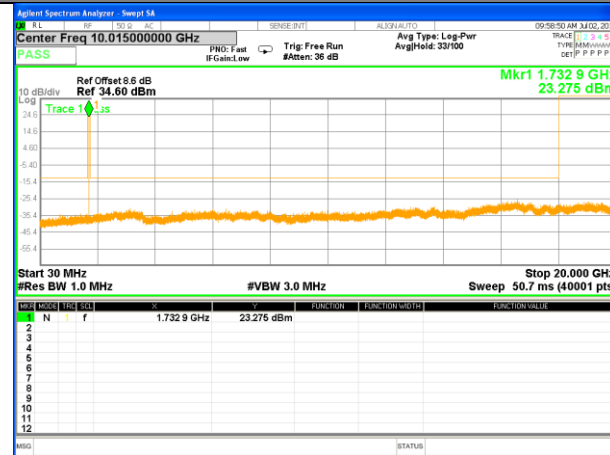

LTE BAND 2

LTE Band 2 / 20MHz /Emission

Lowest Channel / QPSK

Lowest Channel / 16QAM

Middle Channel / QPSK

Middle Channel / 16QAM

Highest Channel / QPSK

Highest Channel / 16QAM

LTE BAND 4

LTE Band 4 / 1.4MHz /Emission

Lowest Channel / QPSK

Lowest Channel / 16QAM

Middle Channel / QPSK

Middle Channel / 16QAM

Highest Channel / QPSK

Highest Channel / 16QAM

LTE BAND 4

LTE Band 4 / 3MHz /Emission

Lowest Channel / QPSK

Lowest Channel / 16QAM

Middle Channel / QPSK

Middle Channel / 16QAM

Highest Channel / QPSK

Highest Channel / 16QAM