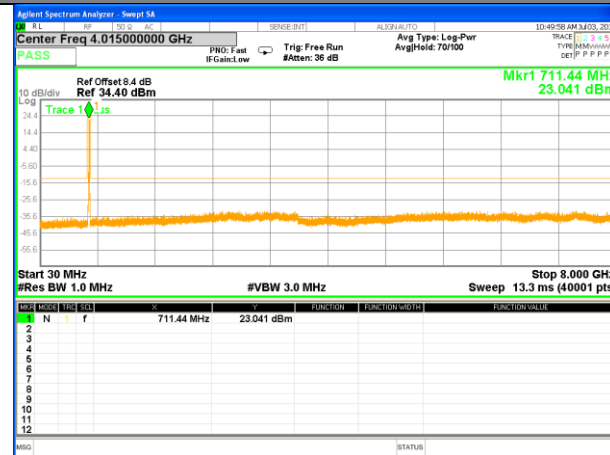

LTE BAND 12

LTE Band 12 / 10MHz /Emission

Lowest Channel / QPSK

Lowest Channel / 16QAM

Middle Channel / QPSK

Middle Channel / 16QAM

Highest Channel / QPSK

Highest Channel / 16QAM

LTE BAND 17

LTE Band 17 / 5MHz /Emission

Lowest Channel / QPSK

Lowest Channel / 16QAM

Middle Channel / QPSK

Middle Channel / 16QAM

Highest Channel / QPSK

Highest Channel / 16QAM

LTE BAND 17

LTE Band 17 / 10MHz /Emission

Lowest Channel / QPSK

Lowest Channel / 16QAM

Middle Channel / QPSK

Middle Channel / 16QAM

Highest Channel / QPSK

Highest Channel / 16QAM