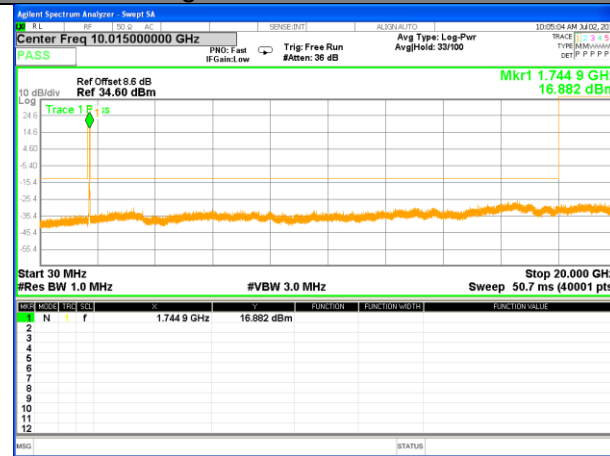

LTE BAND 4

LTE Band 4 / 10MHz /Emission

Lowest Channel / QPSK

Lowest Channel / 16QAM

Middle Channel / QPSK

Middle Channel / 16QAM

Highest Channel / QPSK

Highest Channel / 16QAM

LTE BAND 4

LTE Band 4 / 15MHz /Emission

Lowest Channel / QPSK

Lowest Channel / 16QAM

Middle Channel / QPSK

Middle Channel / 16QAM

Highest Channel / QPSK

Highest Channel / 16QAM

LTE BAND 4

LTE Band 4 / 20MHz /Emission

Lowest Channel / QPSK

Lowest Channel / 16QAM

Middle Channel / QPSK

Middle Channel / 16QAM

Highest Channel / QPSK

Highest Channel / 16QAM