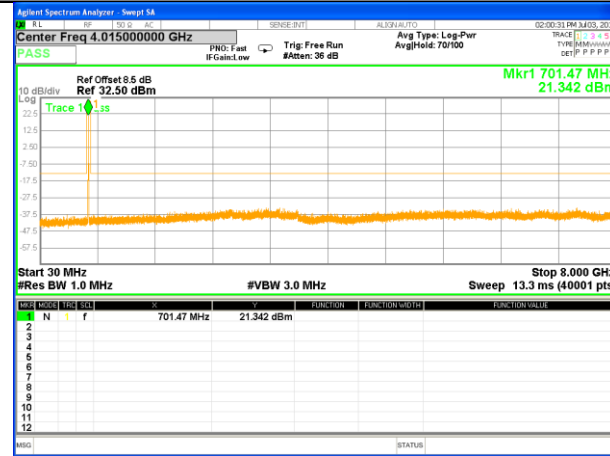

LTE BAND 4

LTE Band 4 / 20MHz /Emission

Lowest Channel / QPSK

Lowest Channel / 16QAM

Middle Channel / QPSK

Middle Channel / 16QAM

Highest Channel / QPSK

Highest Channel / 16QAM

LTE BAND 12

LTE Band 12 / 1.4MHz /Emission

Lowest Channel / QPSK

Lowest Channel / 16QAM

Middle Channel / QPSK

Middle Channel / 16QAM

Highest Channel / QPSK

Highest Channel / 16QAM

LTE BAND 12

LTE Band 12 / 3MHz /Emission

Lowest Channel / QPSK

Lowest Channel / 16QAM

Middle Channel / QPSK

Middle Channel / 16QAM

Highest Channel / QPSK

Highest Channel / 16QAM