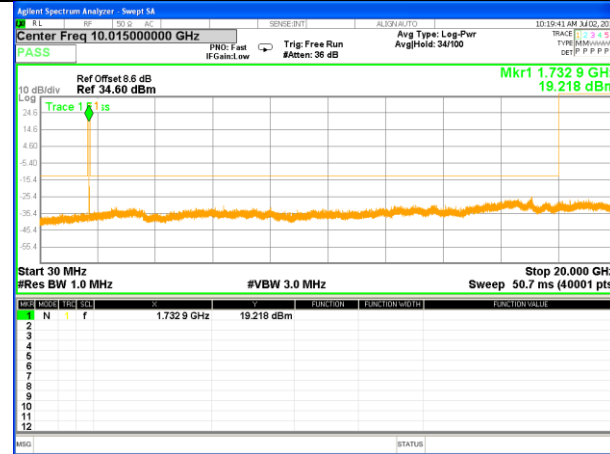

LTE BAND 4

LTE Band 4 / 3MHz /Emission

Lowest Channel / QPSK

Lowest Channel / 16QAM

Middle Channel / QPSK

Middle Channel / 16QAM

Highest Channel / QPSK

Highest Channel / 16QAM

LTE BAND 4

LTE Band 4 / 5MHz /Emission

Lowest Channel / QPSK

Lowest Channel / 16QAM

Middle Channel / QPSK

Middle Channel / 16QAM

Highest Channel / QPSK

Highest Channel / 16QAM

LTE BAND 4

LTE Band 4 / 10MHz /Emission

Lowest Channel / QPSK

Lowest Channel / 16QAM

Middle Channel / QPSK

Middle Channel / 16QAM

Highest Channel / QPSK

Highest Channel / 16QAM