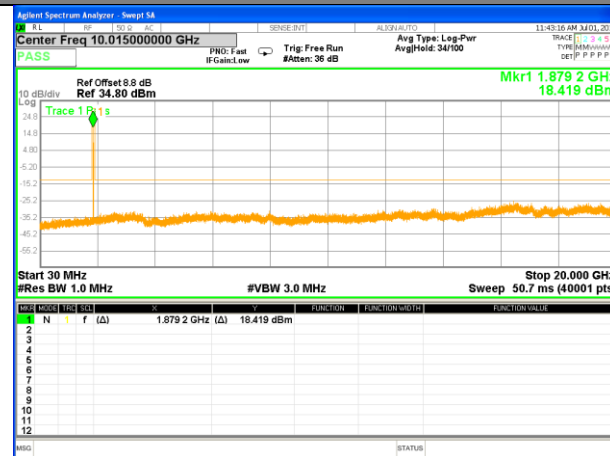

LTE BAND 2

LTE Band 2 / 3MHz /Emission

Lowest Channel / QPSK

Lowest Channel / 16QAM

Middle Channel / QPSK

Middle Channel / 16QAM

Highest Channel / QPSK

Highest Channel / 16QAM

LTE BAND 2

LTE Band 2 / 5MHz /Emission

Lowest Channel / QPSK

Lowest Channel / 16QAM

Middle Channel / QPSK

Middle Channel / 16QAM

Highest Channel / QPSK

Highest Channel / 16QAM

LTE BAND 2

LTE Band 2 / 10MHz /Emission

Lowest Channel / QPSK

Lowest Channel / 16QAM

Middle Channel / QPSK

Middle Channel / 16QAM

Highest Channel / QPSK

Highest Channel / 16QAM