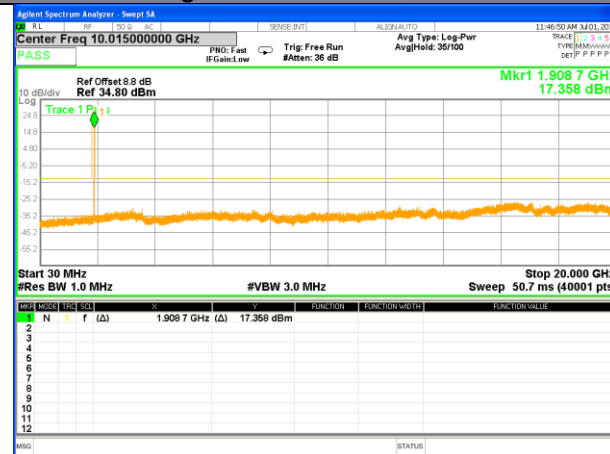

LTE BAND 2

LTE Band 2 / 3MHz /Emission

Lowest Channel / QPSK

Lowest Channel / 16QAM

Middle Channel / QPSK

Middle Channel / 16QAM

Highest Channel / QPSK

Highest Channel / 16QAM

LTE BAND 2

LTE Band 2 / 5MHz /Emission

Lowest Channel / QPSK

Lowest Channel / 16QAM

Middle Channel / QPSK

Middle Channel / 16QAM

Highest Channel / QPSK

Highest Channel / 16QAM

LTE BAND 2

LTE Band 2 / 10MHz /Emission

Lowest Channel / QPSK

Lowest Channel / 16QAM

Middle Channel / QPSK

Middle Channel / 16QAM

Highest Channel / QPSK

Highest Channel / 16QAM