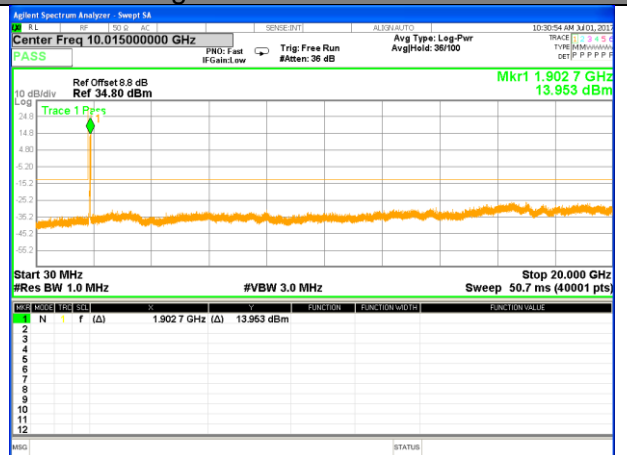

LTE BAND 2

LTE Band 2 / 15MHz /Emission

Lowest Channel / QPSK

Lowest Channel / 16QAM

Middle Channel / QPSK

Middle Channel / 16QAM

Highest Channel / QPSK

Highest Channel / 16QAM

LTE BAND 2

LTE Band 2 / 20MHz /Emission

Lowest Channel / QPSK

Lowest Channel / 16QAM

Middle Channel / QPSK

Middle Channel / 16QAM

Highest Channel / QPSK

Highest Channel / 16QAM

LTE BAND 4

LTE Band 4 / 1.4MHz /Emission

Lowest Channel / QPSK

Lowest Channel / 16QAM

Middle Channel / QPSK

Middle Channel / 16QAM

Highest Channel / QPSK

Highest Channel / 16QAM