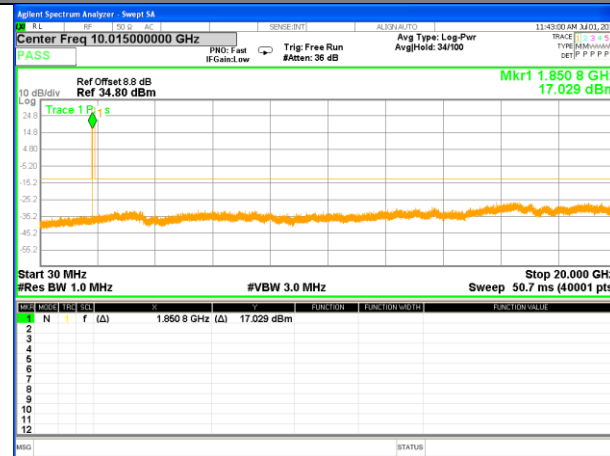

LTE BAND 2

LTE Band 2 / 3MHz /Emission

Lowest Channel / QPSK

Lowest Channel / 16QAM

Middle Channel / QPSK

Middle Channel / 16QAM

Highest Channel / QPSK

Highest Channel / 16QAM

LTE BAND 2

LTE Band 2 / 5MHz /Emission

Lowest Channel / QPSK

Lowest Channel / 16QAM

Middle Channel / QPSK

Middle Channel / 16QAM

Highest Channel / QPSK

Highest Channel / 16QAM

LTE BAND 2

LTE Band 2 / 10MHz /Emission

Lowest Channel / QPSK

Lowest Channel / 16QAM

Middle Channel / QPSK

Middle Channel / 16QAM

Highest Channel / QPSK

Highest Channel / 16QAM