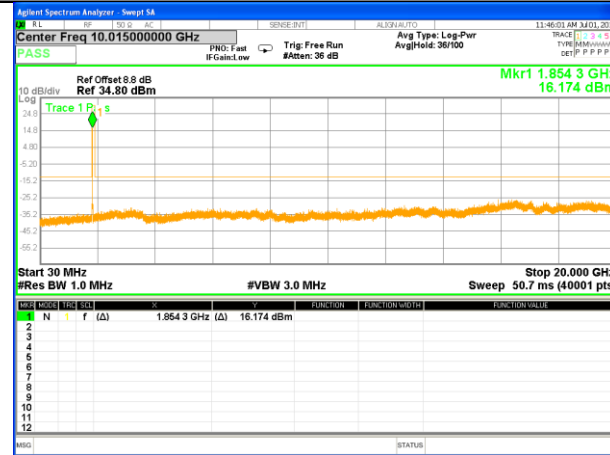

LTE BAND 2

LTE Band 2 / 3MHz /Emission

Lowest Channel / QPSK

Lowest Channel / 16QAM

Middle Channel / QPSK

Middle Channel / 16QAM

Highest Channel / QPSK

Highest Channel / 16QAM

LTE BAND 2

LTE Band 2 / 5MHz /Emission

Lowest Channel / QPSK

Lowest Channel / 16QAM

Middle Channel / QPSK

Middle Channel / 16QAM

Highest Channel / QPSK

Highest Channel / 16QAM

LTE BAND 2

LTE Band 2 / 10MHz /Emission

Lowest Channel / QPSK

Lowest Channel / 16QAM

Middle Channel / QPSK

Middle Channel / 16QAM

Highest Channel / QPSK

Highest Channel / 16QAM