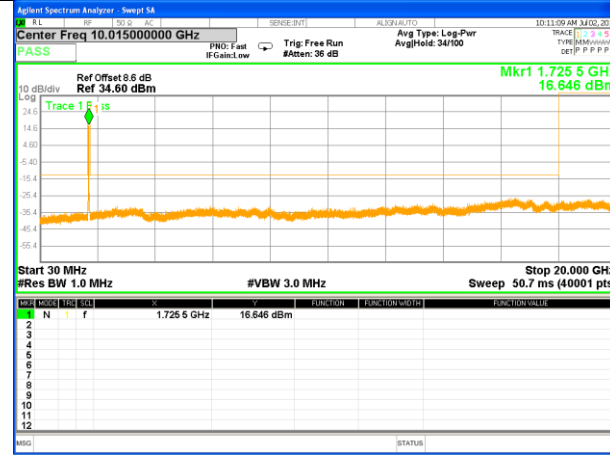

LTE BAND 4

LTE Band 4 / 10MHz /Emission

Lowest Channel / QPSK

Lowest Channel / 16QAM

Middle Channel / QPSK

Middle Channel / 16QAM

Highest Channel / QPSK

Highest Channel / 16QAM

LTE BAND 4

LTE Band 4 / 15MHz /Emission

Lowest Channel / QPSK

Lowest Channel / 16QAM

Middle Channel / QPSK

Middle Channel / 16QAM

Highest Channel / QPSK

Highest Channel / 16QAM

LTE BAND 4

LTE Band 4 / 20MHz /Emission

Lowest Channel / QPSK

Lowest Channel / 16QAM

Middle Channel / QPSK

Middle Channel / 16QAM

Highest Channel / QPSK

Highest Channel / 16QAM