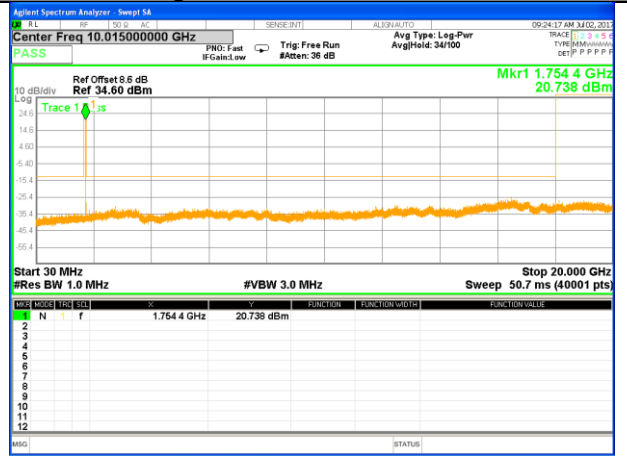

LTE BAND 4

LTE Band 4 / 1.4MHz /Emission

Lowest Channel / QPSK

Lowest Channel / 16QAM

Middle Channel / QPSK

Middle Channel / 16QAM

Highest Channel / QPSK

Highest Channel / 16QAM

LTE BAND 4

LTE Band 4 / 3MHz /Emission

Lowest Channel / QPSK

Lowest Channel / 16QAM

Middle Channel / QPSK

Middle Channel / 16QAM

Highest Channel / QPSK

Highest Channel / 16QAM

LTE BAND 4

LTE Band 4 / 5MHz /Emission

Lowest Channel / QPSK

Lowest Channel / 16QAM

Middle Channel / QPSK

Middle Channel / 16QAM

Highest Channel / QPSK

Highest Channel / 16QAM