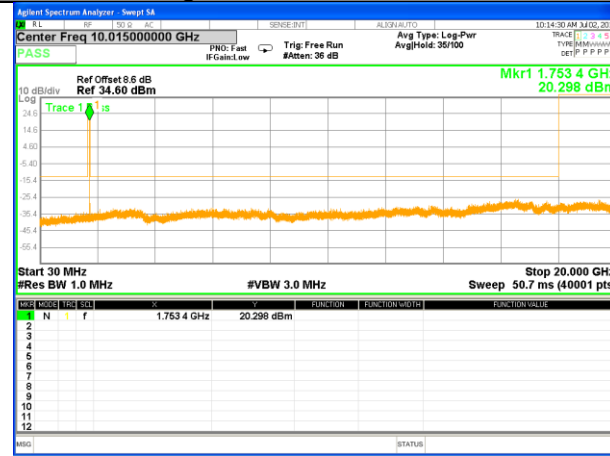

LTE BAND 4

LTE Band 4 / 1.4MHz /Emission

Lowest Channel / QPSK

Lowest Channel / 16QAM

Middle Channel / QPSK

Middle Channel / 16QAM

Highest Channel / QPSK

Highest Channel / 16QAM

LTE BAND 4

LTE Band 4 / 3MHz /Emission

Lowest Channel / QPSK

Lowest Channel / 16QAM

Middle Channel / QPSK

Middle Channel / 16QAM

Highest Channel / QPSK

Highest Channel / 16QAM

LTE BAND 4

LTE Band 4 / 5MHz /Emission

Lowest Channel / QPSK

Lowest Channel / 16QAM

Middle Channel / QPSK

Middle Channel / 16QAM

Highest Channel / QPSK

Highest Channel / 16QAM