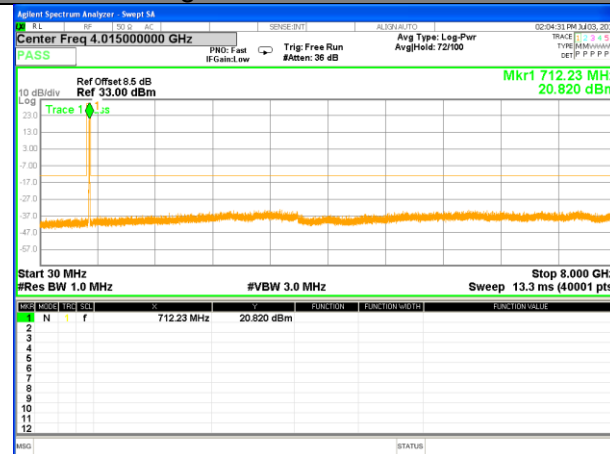

LTE BAND 12

LTE Band 12 / 3MHz /Emission

Lowest Channel / QPSK

Lowest Channel / 16QAM

Middle Channel / QPSK

Middle Channel / 16QAM

Highest Channel / QPSK

Highest Channel / 16QAM

LTE BAND 12

LTE Band 12 / 5MHz /Emission

Lowest Channel / QPSK

Lowest Channel / 16QAM

Middle Channel / QPSK

Middle Channel / 16QAM

Highest Channel / QPSK

Highest Channel / 16QAM

LTE BAND 12

LTE Band 12 / 10MHz /Emission

Lowest Channel / QPSK

Lowest Channel / 16QAM

Middle Channel / QPSK

Middle Channel / 16QAM

Highest Channel / QPSK

Highest Channel / 16QAM