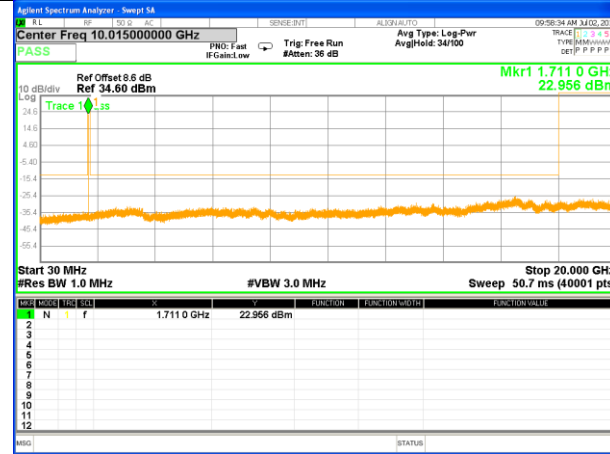

LTE BAND 2

LTE Band 2 / 15MHz /Emission

Lowest Channel / QPSK

Lowest Channel / 16QAM

Middle Channel / QPSK

Middle Channel / 16QAM

Highest Channel / QPSK

Highest Channel / 16QAM

LTE BAND 2

LTE Band 2 / 20MHz /Emission

Lowest Channel / QPSK

Lowest Channel / 16QAM

Middle Channel / QPSK

Middle Channel / 16QAM

Highest Channel / QPSK

Highest Channel / 16QAM

LTE BAND 4

LTE Band 4 / 1.4MHz /Emission

Lowest Channel / QPSK

Lowest Channel / 16QAM

Middle Channel / QPSK

Middle Channel / 16QAM

Highest Channel / QPSK

Highest Channel / 16QAM