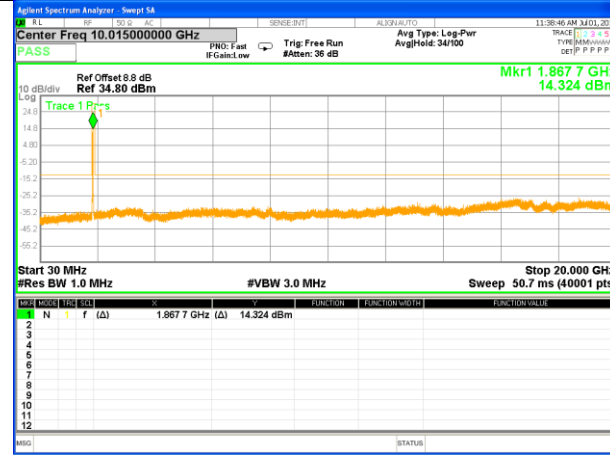

LTE BAND 2

LTE Band 2 / 10MHz /Emission

Lowest Channel / QPSK

Lowest Channel / 16QAM

Middle Channel / QPSK

Middle Channel / 16QAM

Highest Channel / QPSK

Highest Channel / 16QAM

LTE BAND 2

LTE Band 2 / 15MHz /Emission

Lowest Channel / QPSK

Lowest Channel / 16QAM

Middle Channel / QPSK

Middle Channel / 16QAM

Highest Channel / QPSK

Highest Channel / 16QAM

LTE BAND 2

LTE Band 2 / 20MHz /Emission

Lowest Channel / QPSK

Lowest Channel / 16QAM

Middle Channel / QPSK

Middle Channel / 16QAM

Highest Channel / QPSK

Highest Channel / 16QAM

LTE BAND 4

LTE Band 4 / 1.4MHz /Emission

Lowest Channel / QPSK

Lowest Channel / 16QAM

Middle Channel / QPSK

Middle Channel / 16QAM

Highest Channel / QPSK

Highest Channel / 16QAM