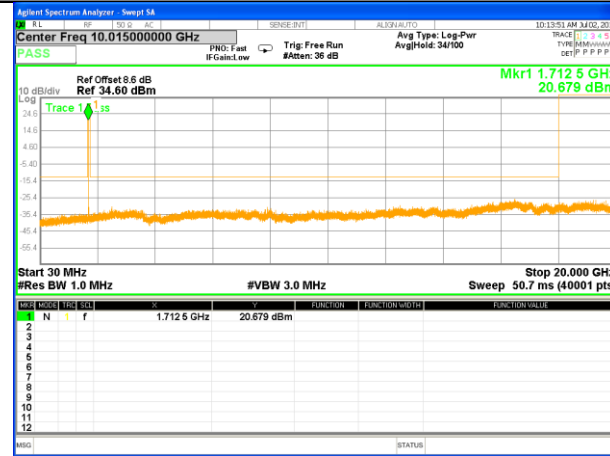

LTE BAND 2

LTE Band 2 / 20MHz /Emission

Lowest Channel / QPSK

Lowest Channel / 16QAM

Middle Channel / QPSK

Middle Channel / 16QAM

Highest Channel / QPSK

Highest Channel / 16QAM

LTE BAND 4

LTE Band 4 / 1.4MHz /Emission

Lowest Channel / QPSK

Lowest Channel / 16QAM

Middle Channel / QPSK

Middle Channel / 16QAM

Highest Channel / QPSK

Highest Channel / 16QAM

LTE BAND 4

LTE Band 4 / 3MHz /Emission

Lowest Channel / QPSK

Lowest Channel / 16QAM

Middle Channel / QPSK

Middle Channel / 16QAM

Highest Channel / QPSK

Highest Channel / 16QAM