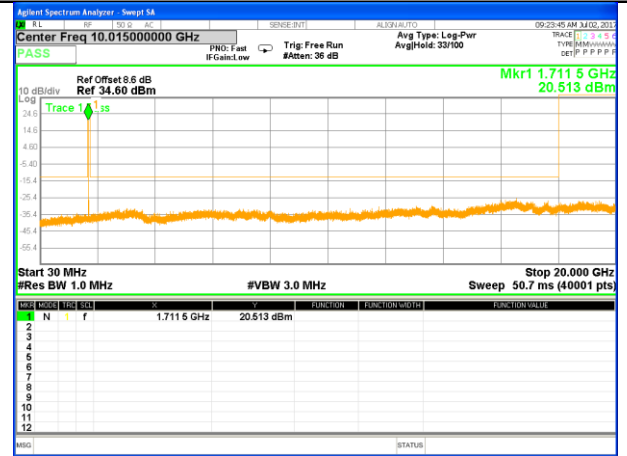

LTE BAND 2

LTE Band 2 / 20MHz /Emission

Lowest Channel / QPSK

Lowest Channel / 16QAM

Middle Channel / QPSK

Middle Channel / 16QAM

Highest Channel / QPSK

Highest Channel / 16QAM

LTE BAND 4

LTE Band 4 / 1.4MHz /Emission

Lowest Channel / QPSK

Lowest Channel / 16QAM

Middle Channel / QPSK

Middle Channel / 16QAM

Highest Channel / QPSK

Highest Channel / 16QAM

LTE BAND 4

LTE Band 4 / 3MHz /Emission

Lowest Channel / QPSK

Lowest Channel / 16QAM

Middle Channel / QPSK

Middle Channel / 16QAM

Highest Channel / QPSK

Highest Channel / 16QAM

LTE BAND 4

LTE Band 4 / 5MHz /Emission

Lowest Channel / QPSK

Lowest Channel / 16QAM

Middle Channel / QPSK

Middle Channel / 16QAM

Highest Channel / QPSK

Highest Channel / 16QAM