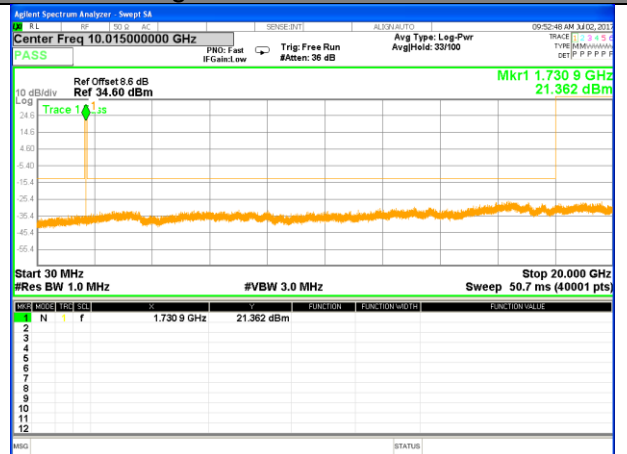

LTE BAND 4

LTE Band 4 / 3MHz /Emission

Lowest Channel / QPSK

Lowest Channel / 16QAM

Middle Channel / QPSK

Middle Channel / 16QAM

Highest Channel / QPSK

Highest Channel / 16QAM

LTE BAND 4

LTE Band 4 / 5MHz /Emission

Lowest Channel / QPSK

Lowest Channel / 16QAM

Middle Channel / QPSK

Middle Channel / 16QAM

Highest Channel / QPSK

Highest Channel / 16QAM

LTE BAND 4

LTE Band 4 / 10MHz /Emission

Lowest Channel / QPSK

Lowest Channel / 16QAM

Middle Channel / QPSK

Middle Channel / 16QAM

Highest Channel / QPSK

Highest Channel / 16QAM