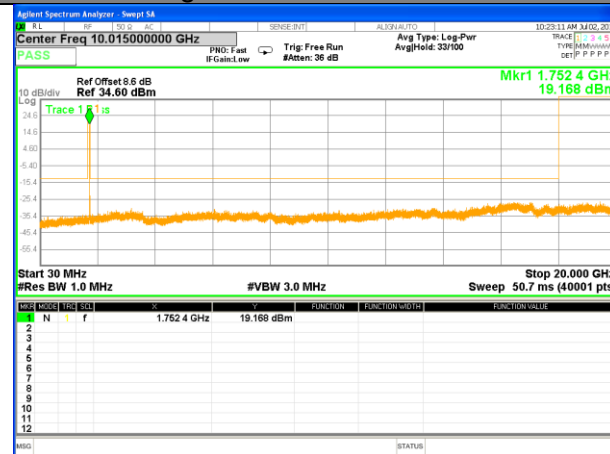

LTE BAND 4

LTE Band 4 / 3MHz /Emission

Lowest Channel / QPSK

Lowest Channel / 16QAM

Middle Channel / QPSK

Middle Channel / 16QAM

Highest Channel / QPSK

Highest Channel / 16QAM

LTE BAND 4

LTE Band 4 / 5MHz /Emission

Lowest Channel / QPSK

Lowest Channel / 16QAM

Middle Channel / QPSK

Middle Channel / 16QAM

Highest Channel / QPSK

Highest Channel / 16QAM

LTE BAND 4

LTE Band 4 / 10MHz /Emission

Lowest Channel / QPSK

Lowest Channel / 16QAM

Middle Channel / QPSK

Middle Channel / 16QAM

Highest Channel / QPSK

Highest Channel / 16QAM