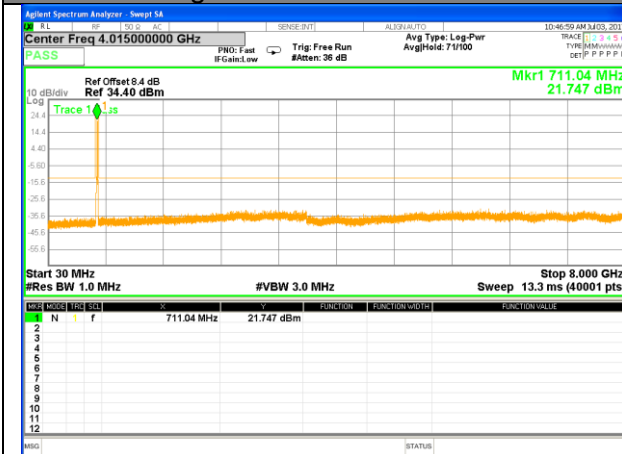

LTE BAND 17

LTE Band 17 / 5MHz /Emission

Lowest Channel / QPSK

Lowest Channel / 16QAM

Middle Channel / QPSK

Middle Channel / 16QAM

Highest Channel / QPSK

Highest Channel / 16QAM

LTE BAND 17

LTE Band 17 / 10MHz /Emission

Lowest Channel / QPSK

Lowest Channel / 16QAM

Middle Channel / QPSK

Middle Channel / 16QAM

Highest Channel / QPSK

Highest Channel / 16QAM