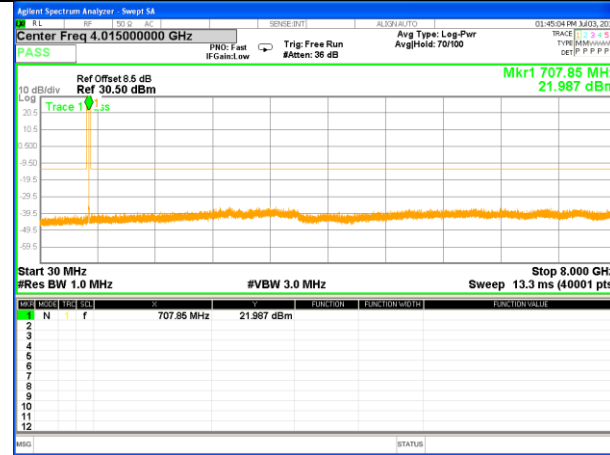

LTE BAND 4

LTE Band 4 / 20MHz /Emission

Lowest Channel / QPSK

Lowest Channel / 16QAM

Middle Channel / QPSK

Middle Channel / 16QAM

Highest Channel / QPSK

Highest Channel / 16QAM

LTE BAND 12

LTE Band 12 / 1.4MHz /Emission

Lowest Channel / QPSK

Lowest Channel / 16QAM

Middle Channel / QPSK

Middle Channel / 16QAM

Highest Channel / QPSK

Highest Channel / 16QAM

LTE BAND 12

LTE Band 12 / 3MHz /Emission

Lowest Channel / QPSK

Lowest Channel / 16QAM

Middle Channel / QPSK

Middle Channel / 16QAM

Highest Channel / QPSK

Highest Channel / 16QAM