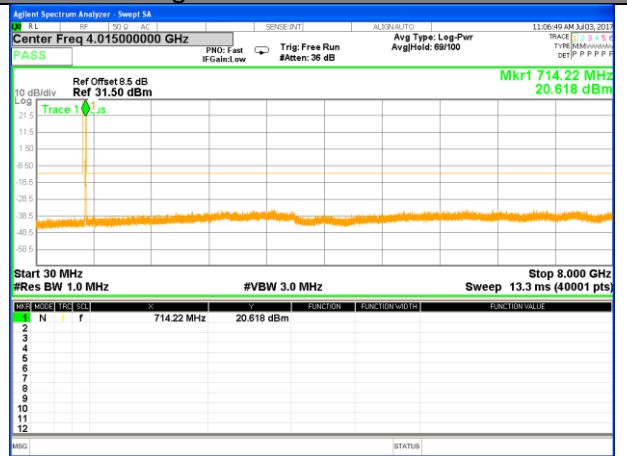

LTE BAND 12

LTE Band 12 / 1.4MHz /Emission

Lowest Channel / QPSK

Lowest Channel / 16QAM

Middle Channel / QPSK

Middle Channel / 16QAM

Highest Channel / QPSK

Highest Channel / 16QAM

LTE BAND 12

LTE Band 12 / 3MHz /Emission

Lowest Channel / QPSK

Lowest Channel / 16QAM

Middle Channel / QPSK

Middle Channel / 16QAM

Highest Channel / QPSK

Highest Channel / 16QAM

LTE BAND 12

LTE Band 12 / 5MHz /Emission

Lowest Channel / QPSK

Lowest Channel / 16QAM

Middle Channel / QPSK

Middle Channel / 16QAM

Highest Channel / QPSK

Highest Channel / 16QAM