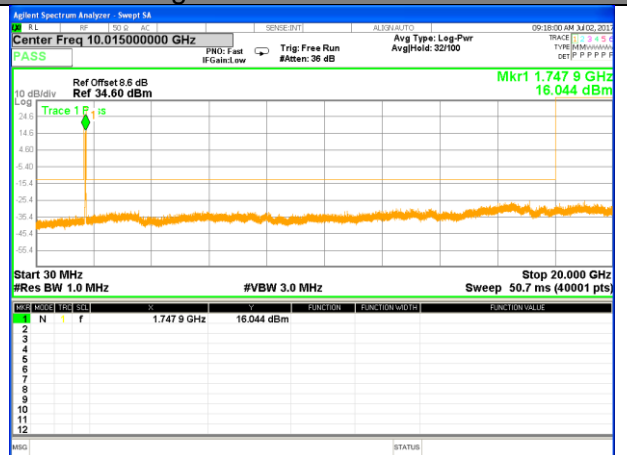

LTE BAND 4

LTE Band 4 / 15MHz /Emission

Lowest Channel / QPSK

Lowest Channel / 16QAM

Middle Channel / QPSK

Middle Channel / 16QAM

Highest Channel / QPSK

Highest Channel / 16QAM

LTE BAND 4

LTE Band 4 / 20MHz /Emission

Lowest Channel / QPSK

Lowest Channel / 16QAM

Middle Channel / QPSK

Middle Channel / 16QAM

Highest Channel / QPSK

Highest Channel / 16QAM

LTE BAND 12

LTE Band 12 / 1.4MHz /Emission

Lowest Channel / QPSK

Lowest Channel / 16QAM

Middle Channel / QPSK

Middle Channel / 16QAM

Highest Channel / QPSK

Highest Channel / 16QAM