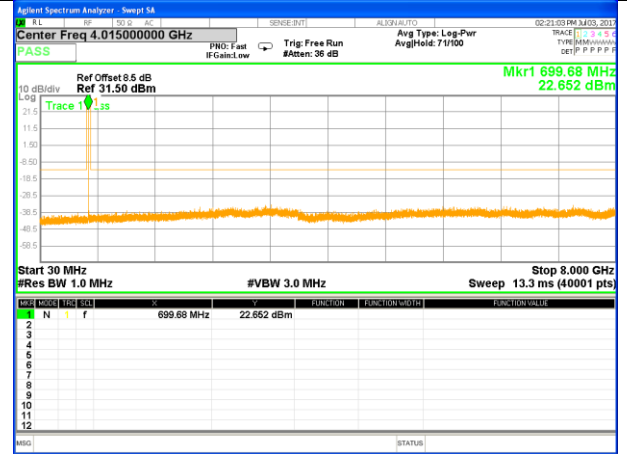

LTE BAND 4

LTE Band 4 / 15MHz /Emission

Lowest Channel / QPSK

Lowest Channel / 16QAM

Middle Channel / QPSK

Middle Channel / 16QAM

Highest Channel / QPSK

Highest Channel / 16QAM

LTE BAND 4

LTE Band 4 / 20MHz /Emission

Lowest Channel / QPSK

Lowest Channel / 16QAM

Middle Channel / QPSK

Middle Channel / 16QAM

Highest Channel / QPSK

Highest Channel / 16QAM

LTE BAND 12

LTE Band 12 / 1.4MHz /Emission

Lowest Channel / QPSK

Lowest Channel / 16QAM

Middle Channel / QPSK

Middle Channel / 16QAM

Highest Channel / QPSK

Highest Channel / 16QAM