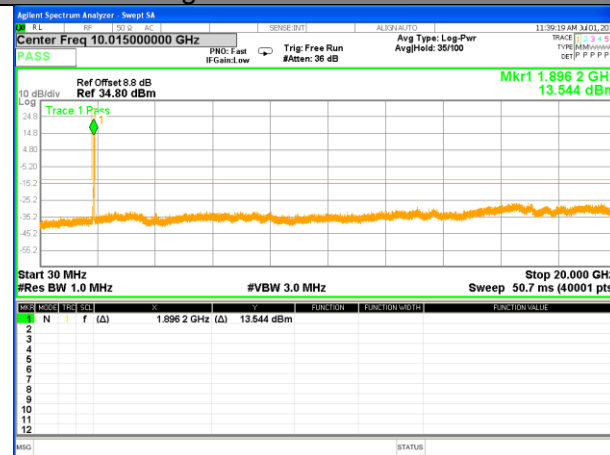

LTE BAND 2

LTE Band 2 / 15MHz /Emission

Lowest Channel / QPSK

Lowest Channel / 16QAM

Middle Channel / QPSK

Middle Channel / 16QAM

Highest Channel / QPSK

Highest Channel / 16QAM

LTE BAND 2

LTE Band 2 / 20MHz /Emission

Lowest Channel / QPSK

Lowest Channel / 16QAM

Middle Channel / QPSK

Middle Channel / 16QAM

Highest Channel / QPSK

Highest Channel / 16QAM

LTE BAND 4

LTE Band 4 / 1.4MHz /Emission

Lowest Channel / QPSK

Lowest Channel / 16QAM

Middle Channel / QPSK

Middle Channel / 16QAM

Highest Channel / QPSK

Highest Channel / 16QAM