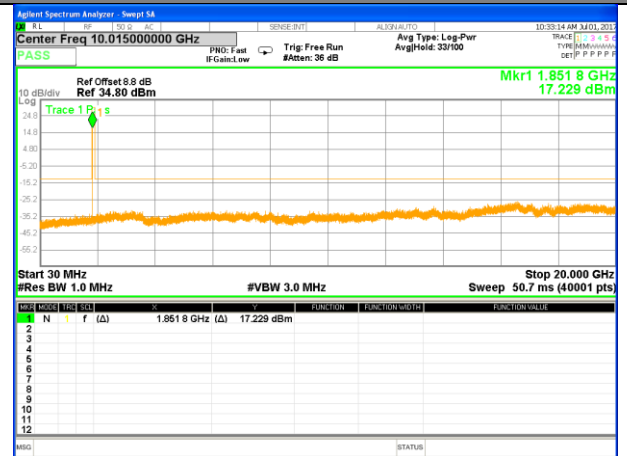

LTE BAND 2

LTE Band 2 / 3MHz /Emission

Lowest Channel / QPSK

Lowest Channel / 16QAM

Middle Channel / QPSK

Middle Channel / 16QAM

Highest Channel / QPSK

Highest Channel / 16QAM

LTE BAND 2

LTE Band 2 / 5MHz /Emission

Lowest Channel / QPSK

Lowest Channel / 16QAM

Middle Channel / QPSK

Middle Channel / 16QAM

Highest Channel / QPSK

Highest Channel / 16QAM

LTE BAND 2

LTE Band 2 / 10MHz /Emission

Lowest Channel / QPSK

Lowest Channel / 16QAM

Middle Channel / QPSK

Middle Channel / 16QAM

Highest Channel / QPSK

Highest Channel / 16QAM