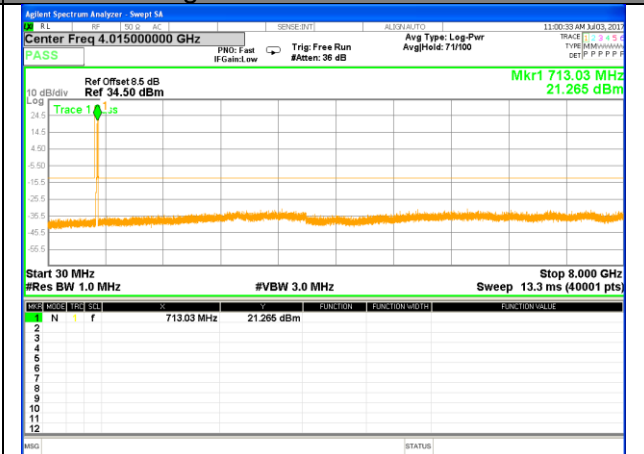

LTE BAND 12

LTE Band 12 / 5MHz /Emission

Lowest Channel / QPSK

Lowest Channel / 16QAM

Middle Channel / QPSK

Middle Channel / 16QAM

Highest Channel / QPSK

Highest Channel / 16QAM

LTE BAND 12

LTE Band 12 / 10MHz /Emission

Lowest Channel / QPSK

Lowest Channel / 16QAM

Middle Channel / QPSK

Middle Channel / 16QAM

Highest Channel / QPSK

Highest Channel / 16QAM

LTE BAND 17

LTE Band 17 / 5MHz /Emission

Lowest Channel / QPSK

Lowest Channel / 16QAM

Middle Channel / QPSK

Middle Channel / 16QAM

Highest Channel / QPSK

Highest Channel / 16QAM