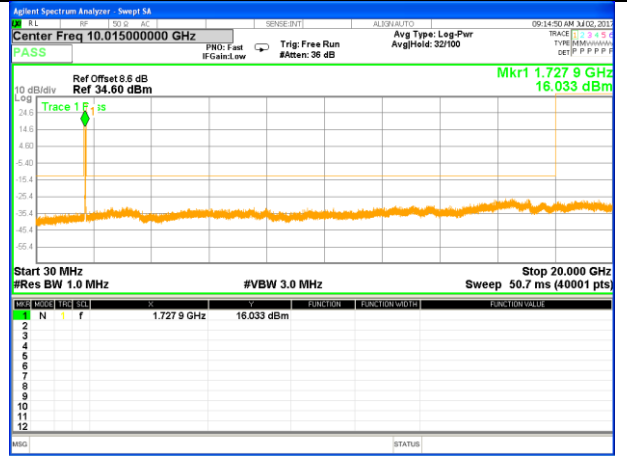

LTE BAND 4

LTE Band 4 / 10MHz /Emission

Lowest Channel / QPSK

Lowest Channel / 16QAM

Middle Channel / QPSK

Middle Channel / 16QAM

Highest Channel / QPSK

Highest Channel / 16QAM

LTE BAND 4

LTE Band 4 / 15MHz /Emission

Lowest Channel / QPSK

Lowest Channel / 16QAM

Middle Channel / QPSK

Middle Channel / 16QAM

Highest Channel / QPSK

Highest Channel / 16QAM

LTE BAND 4

LTE Band 4 / 20MHz /Emission

Lowest Channel / QPSK

Lowest Channel / 16QAM

Middle Channel / QPSK

Middle Channel / 16QAM

Highest Channel / QPSK

Highest Channel / 16QAM