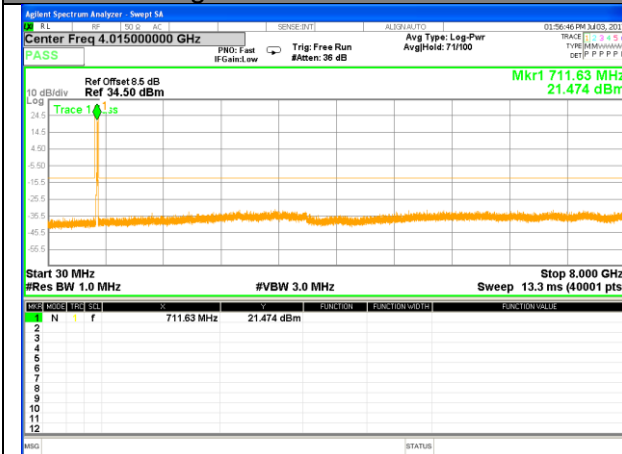

LTE BAND 12

LTE Band 12 / 5MHz /Emission

Lowest Channel / QPSK

Lowest Channel / 16QAM

Middle Channel / QPSK

Middle Channel / 16QAM

Highest Channel / QPSK

Highest Channel / 16QAM

LTE BAND 12

LTE Band 12 / 10MHz /Emission

Lowest Channel / QPSK

Lowest Channel / 16QAM

Middle Channel / QPSK

Middle Channel / 16QAM

Highest Channel / QPSK

Highest Channel / 16QAM

LTE BAND 17

LTE Band 17 / 5MHz /Emission

Lowest Channel / QPSK

Lowest Channel / 16QAM

Middle Channel / QPSK

Middle Channel / 16QAM

Highest Channel / QPSK

Highest Channel / 16QAM