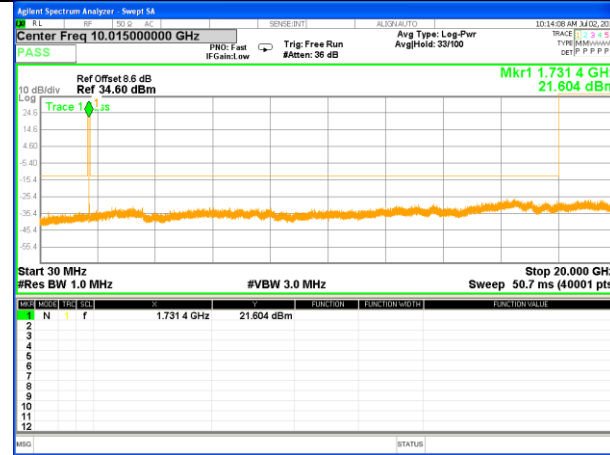

LTE BAND 4

LTE Band 4 / 1.4MHz /Emission

Lowest Channel / QPSK

Lowest Channel / 16QAM

Middle Channel / QPSK

Middle Channel / 16QAM

Highest Channel / QPSK

Highest Channel / 16QAM

LTE BAND 4

LTE Band 4 / 3MHz /Emission

Lowest Channel / QPSK

Lowest Channel / 16QAM

Middle Channel / QPSK

Middle Channel / 16QAM

Highest Channel / QPSK

Highest Channel / 16QAM

LTE BAND 4

LTE Band 4 / 5MHz /Emission

Lowest Channel / QPSK

Lowest Channel / 16QAM

Middle Channel / QPSK

Middle Channel / 16QAM

Highest Channel / QPSK

Highest Channel / 16QAM