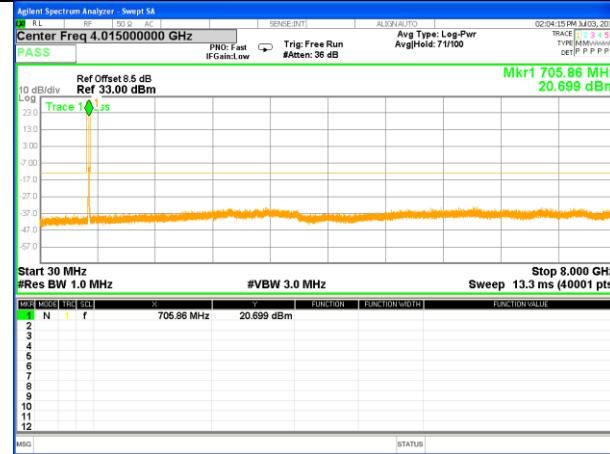

LTE BAND 12

LTE Band 12 / 3MHz /Emission

Lowest Channel / QPSK

Lowest Channel / 16QAM

Middle Channel / QPSK

Middle Channel / 16QAM

Highest Channel / QPSK

Highest Channel / 16QAM

LTE BAND 12

LTE Band 12 / 5MHz /Emission

Lowest Channel / QPSK

Lowest Channel / 16QAM

Middle Channel / QPSK

Middle Channel / 16QAM

Highest Channel / QPSK

Highest Channel / 16QAM

LTE BAND 12

LTE Band 12 / 10MHz /Emission

Lowest Channel / QPSK

Lowest Channel / 16QAM

Middle Channel / QPSK

Middle Channel / 16QAM

Highest Channel / QPSK

Highest Channel / 16QAM