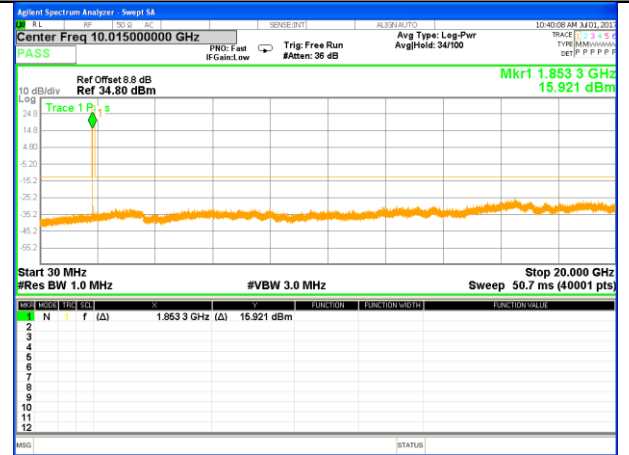

LTE BAND 2

LTE Band 2 / 3MHz /Emission

Lowest Channel / QPSK

Lowest Channel / 16QAM

Middle Channel / QPSK

Middle Channel / 16QAM

Highest Channel / QPSK

Highest Channel / 16QAM

LTE BAND 2

LTE Band 2 / 5MHz /Emission

Lowest Channel / QPSK

Lowest Channel / 16QAM

Middle Channel / QPSK

Middle Channel / 16QAM

Highest Channel / QPSK

Highest Channel / 16QAM

LTE BAND 2

LTE Band 2 / 10MHz /Emission

Lowest Channel / QPSK

Lowest Channel / 16QAM

Middle Channel / QPSK

Middle Channel / 16QAM

Highest Channel / QPSK

Highest Channel / 16QAM