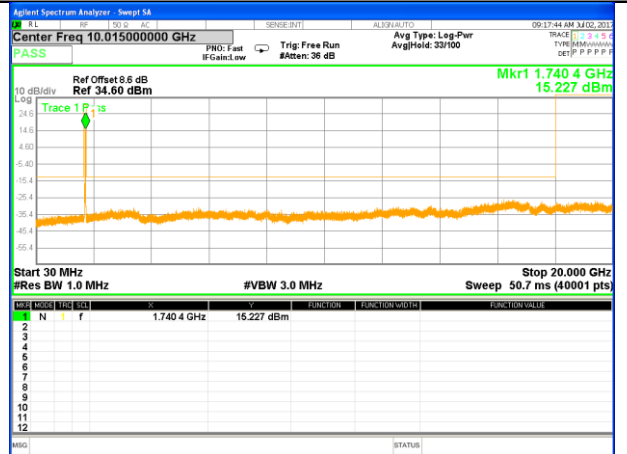

LTE BAND 4

LTE Band 4 / 15MHz /Emission

Lowest Channel / QPSK

Lowest Channel / 16QAM

Middle Channel / QPSK

Middle Channel / 16QAM

Highest Channel / QPSK

Highest Channel / 16QAM

LTE BAND 4

LTE Band 4 / 20MHz /Emission

Lowest Channel / QPSK

Lowest Channel / 16QAM

Middle Channel / QPSK

Middle Channel / 16QAM

Highest Channel / QPSK

Highest Channel / 16QAM

LTE BAND 12

LTE Band 12 / 1.4MHz /Emission

Lowest Channel / QPSK

Lowest Channel / 16QAM

Middle Channel / QPSK

Middle Channel / 16QAM

Highest Channel / QPSK

Highest Channel / 16QAM