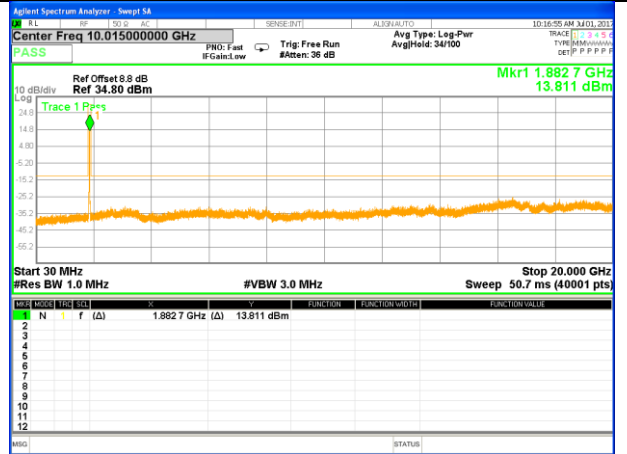

LTE BAND 2

LTE Band 2 / 10MHz /Emission

Lowest Channel / QPSK

Lowest Channel / 16QAM

Middle Channel / QPSK

Middle Channel / 16QAM

Highest Channel / QPSK

Highest Channel / 16QAM

LTE BAND 2

LTE Band 2 / 15MHz /Emission

Lowest Channel / QPSK

Lowest Channel / 16QAM

Middle Channel / QPSK

Middle Channel / 16QAM

Highest Channel / QPSK

Highest Channel / 16QAM

LTE BAND 2

LTE Band 2 / 20MHz /Emission

Lowest Channel / QPSK

Lowest Channel / 16QAM

Middle Channel / QPSK

Middle Channel / 16QAM

Highest Channel / QPSK

Highest Channel / 16QAM

LTE BAND 4

LTE Band 4 / 1.4MHz /Emission

Lowest Channel / QPSK

Lowest Channel / 16QAM

Middle Channel / QPSK

Middle Channel / 16QAM

Highest Channel / QPSK

Highest Channel / 16QAM