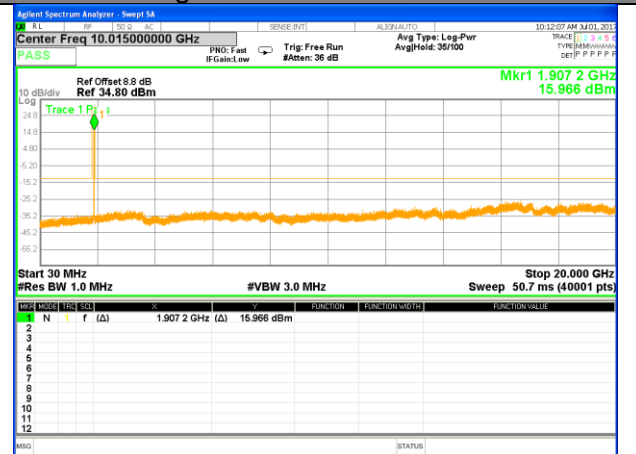

LTE BAND 2

LTE Band 2 / 5MHz /Emission

Lowest Channel / QPSK

Lowest Channel / 16QAM

Middle Channel / QPSK

Middle Channel / 16QAM

Highest Channel / QPSK

Highest Channel / 16QAM

LTE BAND 2

LTE Band 2 / 10MHz /Emission

Lowest Channel / QPSK

Lowest Channel / 16QAM

Middle Channel / QPSK

Middle Channel / 16QAM

Highest Channel / QPSK

Highest Channel / 16QAM

LTE BAND 2

LTE Band 2 / 15MHz /Emission

Lowest Channel / QPSK

Lowest Channel / 16QAM

Middle Channel / QPSK

Middle Channel / 16QAM

Highest Channel / QPSK

Highest Channel / 16QAM