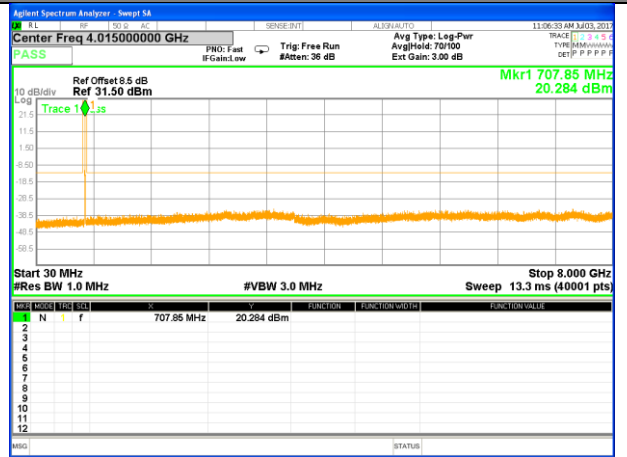

LTE BAND 12

LTE Band 12 / 1.4MHz /Emission

Lowest Channel / QPSK

Lowest Channel / 16QAM

Middle Channel / QPSK

Middle Channel / 16QAM

Highest Channel / QPSK

Highest Channel / 16QAM

LTE BAND 12

LTE Band 12 / 3MHz /Emission

Lowest Channel / QPSK

Lowest Channel / 16QAM

Middle Channel / QPSK

Middle Channel / 16QAM

Highest Channel / QPSK

Highest Channel / 16QAM

LTE BAND 12

LTE Band 12 / 5MHz /Emission

Lowest Channel / QPSK

Lowest Channel / 16QAM

Middle Channel / QPSK

Middle Channel / 16QAM

Highest Channel / QPSK

Highest Channel / 16QAM