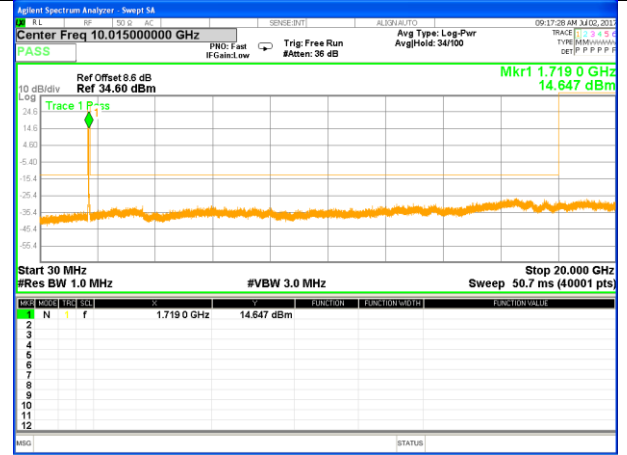

LTE BAND 4

LTE Band 4 / 10MHz /Emission

Lowest Channel / QPSK

Lowest Channel / 16QAM

Middle Channel / QPSK

Middle Channel / 16QAM

Highest Channel / QPSK

Highest Channel / 16QAM

LTE BAND 4

LTE Band 4 / 15MHz /Emission

Lowest Channel / QPSK

Lowest Channel / 16QAM

Middle Channel / QPSK

Middle Channel / 16QAM

Highest Channel / QPSK

Highest Channel / 16QAM

LTE BAND 4

LTE Band 4 / 20MHz /Emission

Lowest Channel / QPSK

Lowest Channel / 16QAM

Middle Channel / QPSK

Middle Channel / 16QAM

Highest Channel / QPSK

Highest Channel / 16QAM