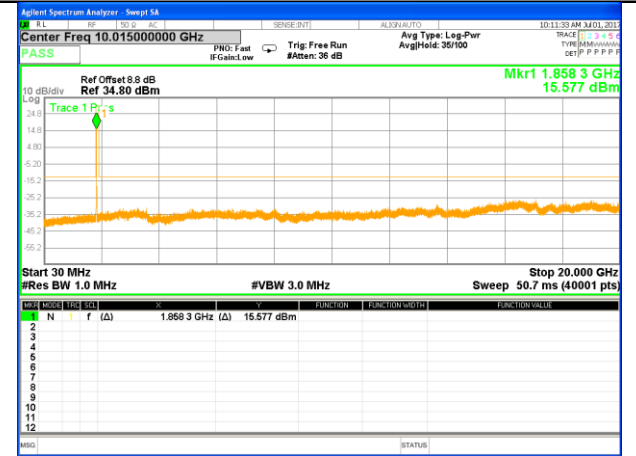

LTE BAND 2

LTE Band 2 / 3MHz /Emission

Lowest Channel / QPSK

Lowest Channel / 16QAM

Middle Channel / QPSK

Middle Channel / 16QAM

Highest Channel / QPSK

Highest Channel / 16QAM

LTE BAND 2

LTE Band 2 / 5MHz /Emission

Lowest Channel / QPSK

Lowest Channel / 16QAM

Middle Channel / QPSK

Middle Channel / 16QAM

Highest Channel / QPSK

Highest Channel / 16QAM

LTE BAND 2

LTE Band 2 / 10MHz /Emission

Lowest Channel / QPSK

Lowest Channel / 16QAM

Middle Channel / QPSK

Middle Channel / 16QAM

Highest Channel / QPSK

Highest Channel / 16QAM

LTE BAND 2

LTE Band 2 / 15MHz /Emission

Lowest Channel / QPSK

Lowest Channel / 16QAM

Middle Channel / QPSK

Middle Channel / 16QAM

Highest Channel / QPSK

Highest Channel / 16QAM