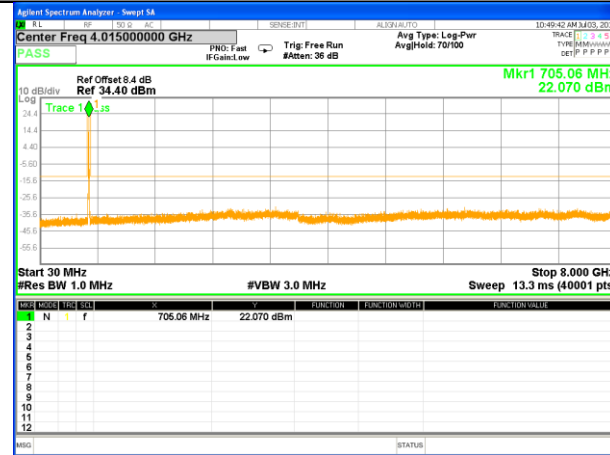

LTE BAND 12

LTE Band 12 / 5MHz /Emission

Lowest Channel / QPSK

Lowest Channel / 16QAM

Middle Channel / QPSK

Middle Channel / 16QAM

Highest Channel / QPSK

Highest Channel / 16QAM

LTE BAND 12

LTE Band 12 / 10MHz /Emission

Lowest Channel / QPSK

Lowest Channel / 16QAM

Middle Channel / QPSK

Middle Channel / 16QAM

Highest Channel / QPSK

Highest Channel / 16QAM

LTE BAND 17

LTE Band 17 / 5MHz /Emission

Lowest Channel / QPSK

Lowest Channel / 16QAM

Middle Channel / QPSK

Middle Channel / 16QAM

Highest Channel / QPSK

Highest Channel / 16QAM