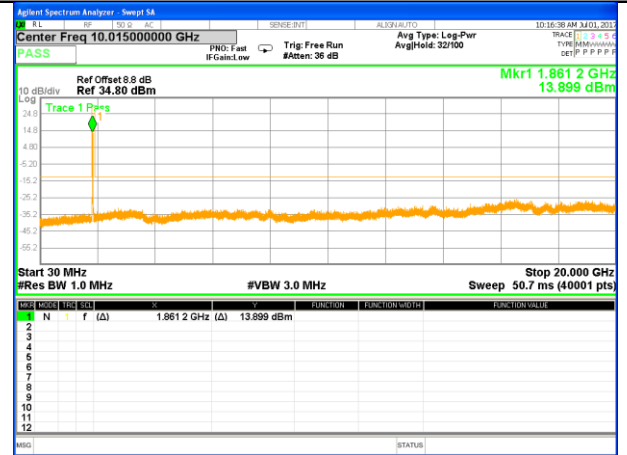

LTE BAND 2

LTE Band 2 / 5MHz /Emission

Lowest Channel / QPSK

Lowest Channel / 16QAM

Middle Channel / QPSK

Middle Channel / 16QAM

Highest Channel / QPSK

Highest Channel / 16QAM

LTE BAND 2

LTE Band 2 / 10MHz /Emission

Lowest Channel / QPSK

Lowest Channel / 16QAM

Middle Channel / QPSK

Middle Channel / 16QAM

Highest Channel / QPSK

Highest Channel / 16QAM

LTE BAND 2

LTE Band 2 / 15MHz /Emission

Lowest Channel / QPSK

Lowest Channel / 16QAM

Middle Channel / QPSK

Middle Channel / 16QAM

Highest Channel / QPSK

Highest Channel / 16QAM

LTE BAND 2

LTE Band 2 / 20MHz /Emission

Lowest Channel / QPSK

Lowest Channel / 16QAM

Middle Channel / QPSK

Middle Channel / 16QAM

Highest Channel / QPSK

Highest Channel / 16QAM