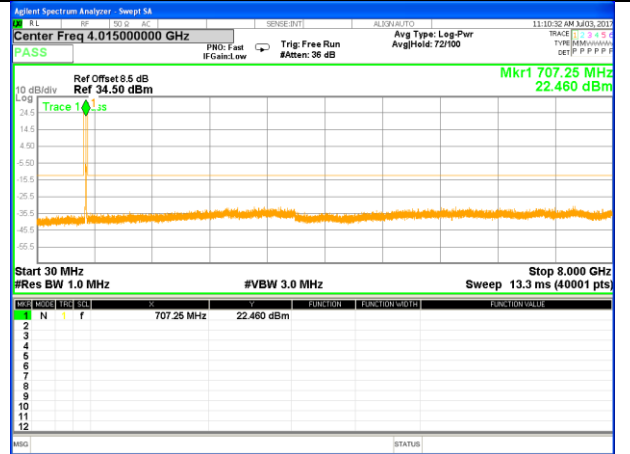

LTE BAND 12

LTE Band 12 / 3MHz /Emission

Lowest Channel / QPSK

Lowest Channel / 16QAM

Middle Channel / QPSK

Middle Channel / 16QAM

Highest Channel / QPSK

Highest Channel / 16QAM

LTE BAND 12

LTE Band 12 / 5MHz /Emission

Lowest Channel / QPSK

Lowest Channel / 16QAM

Middle Channel / QPSK

Middle Channel / 16QAM

Highest Channel / QPSK

Highest Channel / 16QAM

LTE BAND 12

LTE Band 12 / 10MHz /Emission

Lowest Channel / QPSK

Lowest Channel / 16QAM

Middle Channel / QPSK

Middle Channel / 16QAM

Highest Channel / QPSK

Highest Channel / 16QAM