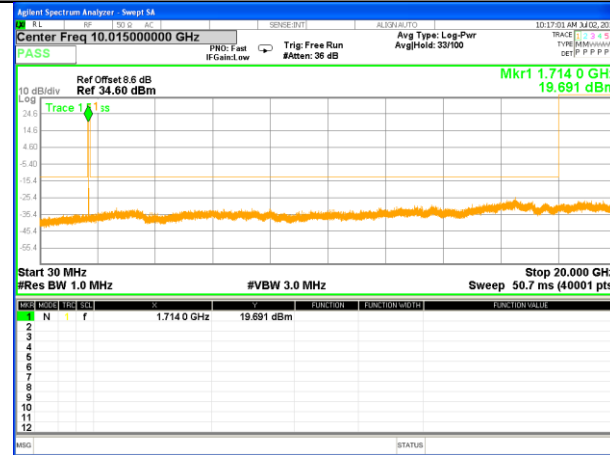

LTE BAND 4

LTE Band 4 / 1.4MHz /Emission

Lowest Channel / QPSK

Lowest Channel / 16QAM

Middle Channel / QPSK

Middle Channel / 16QAM

Highest Channel / QPSK

Highest Channel / 16QAM

LTE BAND 4

LTE Band 4 / 3MHz /Emission

Lowest Channel / QPSK

Lowest Channel / 16QAM

Middle Channel / QPSK

Middle Channel / 16QAM

Highest Channel / QPSK

Highest Channel / 16QAM

LTE BAND 4

LTE Band 4 / 5MHz /Emission

Lowest Channel / QPSK

Lowest Channel / 16QAM

Middle Channel / QPSK

Middle Channel / 16QAM

Highest Channel / QPSK

Highest Channel / 16QAM