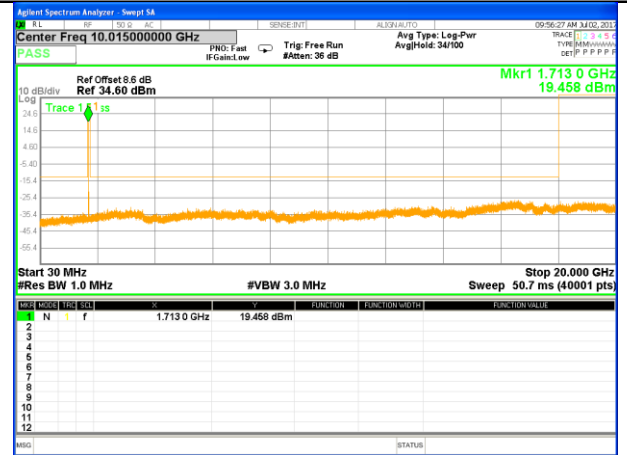

LTE BAND 4

LTE Band 4 / 1.4MHz /Emission

Lowest Channel / QPSK

Lowest Channel / 16QAM

Middle Channel / QPSK

Middle Channel / 16QAM

Highest Channel / QPSK

Highest Channel / 16QAM

LTE BAND 4

LTE Band 4 / 3MHz /Emission

Lowest Channel / QPSK

Lowest Channel / 16QAM

Middle Channel / QPSK

Middle Channel / 16QAM

Highest Channel / QPSK

Highest Channel / 16QAM

LTE BAND 4

LTE Band 4 / 5MHz /Emission

Lowest Channel / QPSK

Lowest Channel / 16QAM

Middle Channel / QPSK

Middle Channel / 16QAM

Highest Channel / QPSK

Highest Channel / 16QAM