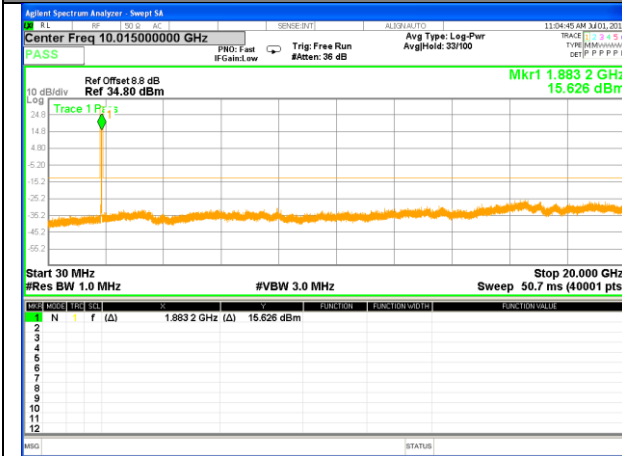

LTE BAND 2

LTE Band 2 / 5MHz /Emission

Lowest Channel / QPSK

Lowest Channel / 16QAM

Middle Channel / QPSK

Middle Channel / 16QAM

Highest Channel / QPSK

Highest Channel / 16QAM

LTE BAND 2

LTE Band 2 / 10MHz /Emission

Lowest Channel / QPSK

Lowest Channel / 16QAM

Middle Channel / QPSK

Middle Channel / 16QAM

Highest Channel / QPSK

Highest Channel / 16QAM

LTE BAND 2

LTE Band 2 / 15MHz /Emission

Lowest Channel / QPSK

Lowest Channel / 16QAM

Middle Channel / QPSK

Middle Channel / 16QAM

Highest Channel / QPSK

Highest Channel / 16QAM

LTE BAND 2

LTE Band 2 / 20MHz /Emission

Lowest Channel / QPSK

Lowest Channel / 16QAM

Middle Channel / QPSK

Middle Channel / 16QAM

Highest Channel / QPSK

Highest Channel / 16QAM