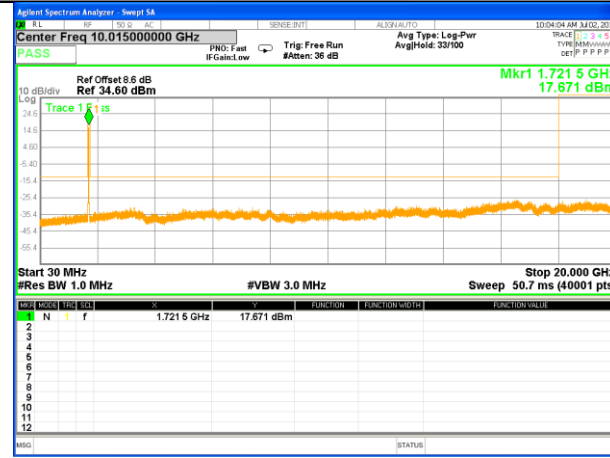

LTE BAND 4

LTE Band 4 / 5MHz /Emission

Lowest Channel / QPSK

Lowest Channel / 16QAM

Middle Channel / QPSK

Middle Channel / 16QAM

Highest Channel / QPSK

Highest Channel / 16QAM

LTE BAND 4

LTE Band 4 / 10MHz /Emission

Lowest Channel / QPSK

Lowest Channel / 16QAM

Middle Channel / QPSK

Middle Channel / 16QAM

Highest Channel / QPSK

Highest Channel / 16QAM

LTE BAND 4

LTE Band 4 / 15MHz /Emission

Lowest Channel / QPSK

Lowest Channel / 16QAM

Middle Channel / QPSK

Middle Channel / 16QAM

Highest Channel / QPSK

Highest Channel / 16QAM