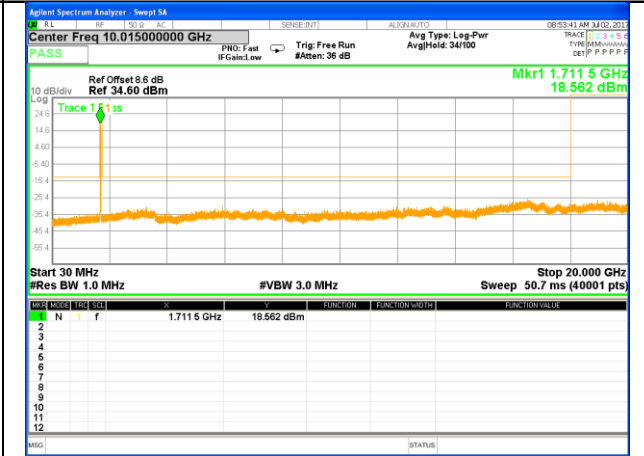

LTE BAND 4

LTE Band 4 / 3MHz /Emission

Lowest Channel / QPSK

Lowest Channel / 16QAM

Middle Channel / QPSK

Middle Channel / 16QAM

Highest Channel / QPSK

Highest Channel / 16QAM

LTE BAND 4

LTE Band 4 / 5MHz /Emission

Lowest Channel / QPSK

Lowest Channel / 16QAM

Middle Channel / QPSK

Middle Channel / 16QAM

Highest Channel / QPSK

Highest Channel / 16QAM

LTE BAND 4

LTE Band 4 / 10MHz /Emission

Lowest Channel / QPSK

Lowest Channel / 16QAM

Middle Channel / QPSK

Middle Channel / 16QAM

Highest Channel / QPSK

Highest Channel / 16QAM