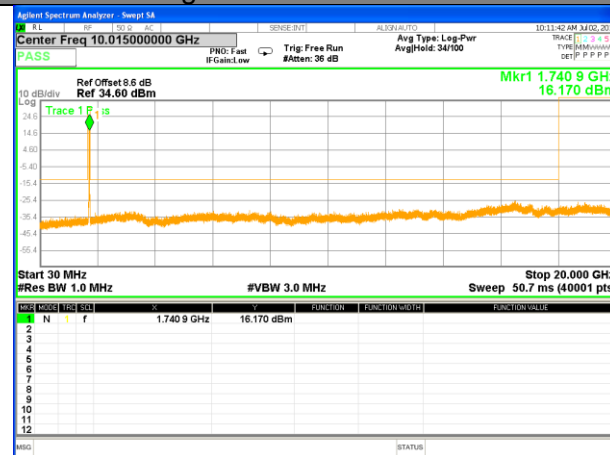

LTE BAND 4

LTE Band 4 / 15MHz /Emission

Lowest Channel / QPSK

Lowest Channel / 16QAM

Middle Channel / QPSK

Middle Channel / 16QAM

Highest Channel / QPSK

Highest Channel / 16QAM

LTE BAND 4

LTE Band 4 / 20MHz /Emission

Lowest Channel / QPSK

Lowest Channel / 16QAM

Middle Channel / QPSK

Middle Channel / 16QAM

Highest Channel / QPSK

Highest Channel / 16QAM

LTE BAND 12

LTE Band 12 / 1.4MHz /Emission

Lowest Channel / QPSK

Lowest Channel / 16QAM

Middle Channel / QPSK

Middle Channel / 16QAM

Highest Channel / QPSK

Highest Channel / 16QAM