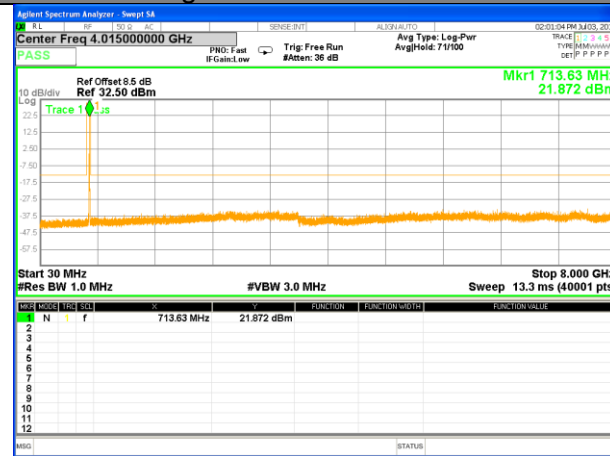

LTE BAND 12

LTE Band 12 / 1.4MHz /Emission

Lowest Channel / QPSK

Lowest Channel / 16QAM

Middle Channel / QPSK

Middle Channel / 16QAM

Highest Channel / QPSK

Highest Channel / 16QAM

LTE BAND 12

LTE Band 12 / 3MHz /Emission

Lowest Channel / QPSK

Lowest Channel / 16QAM

Middle Channel / QPSK

Middle Channel / 16QAM

Highest Channel / QPSK

Highest Channel / 16QAM

LTE BAND 12

LTE Band 12 / 5MHz /Emission

Lowest Channel / QPSK

Lowest Channel / 16QAM

Middle Channel / QPSK

Middle Channel / 16QAM

Highest Channel / QPSK

Highest Channel / 16QAM