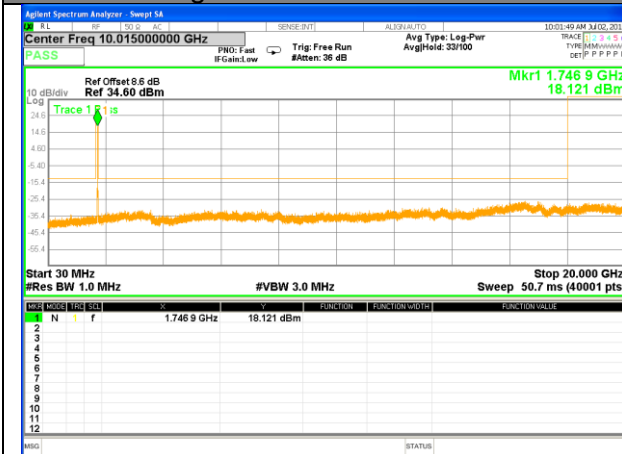

LTE BAND 4

LTE Band 4 / 5MHz /Emission

Lowest Channel / QPSK

Lowest Channel / 16QAM

Middle Channel / QPSK

Middle Channel / 16QAM

Highest Channel / QPSK

Highest Channel / 16QAM

LTE BAND 4

LTE Band 4 / 10MHz /Emission

Lowest Channel / QPSK

Lowest Channel / 16QAM

Middle Channel / QPSK

Middle Channel / 16QAM

Highest Channel / QPSK

Highest Channel / 16QAM

LTE BAND 4

LTE Band 4 / 15MHz /Emission

Lowest Channel / QPSK

Lowest Channel / 16QAM

Middle Channel / QPSK

Middle Channel / 16QAM

Highest Channel / QPSK

Highest Channel / 16QAM