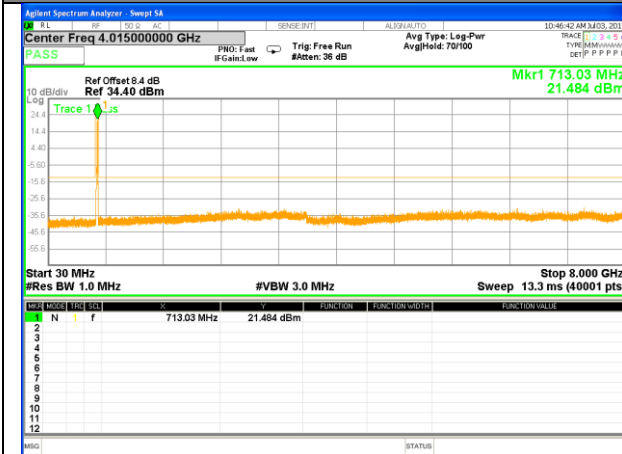

LTE BAND 17

LTE Band 17 / 5MHz /Emission

Lowest Channel / QPSK

Lowest Channel / 16QAM

Middle Channel / QPSK

Middle Channel / 16QAM

Highest Channel / QPSK

Highest Channel / 16QAM

LTE BAND 17

LTE Band 17 / 10MHz /Emission

Lowest Channel / QPSK

Lowest Channel / 16QAM

Middle Channel / QPSK

Middle Channel / 16QAM

Highest Channel / QPSK

Highest Channel / 16QAM