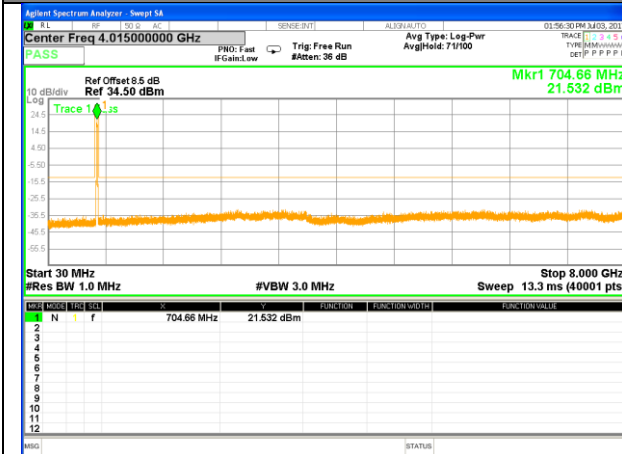

LTE BAND 12

LTE Band 12 / 5MHz /Emission

Lowest Channel / QPSK

Lowest Channel / 16QAM

Middle Channel / QPSK

Middle Channel / 16QAM

Highest Channel / QPSK

Highest Channel / 16QAM

LTE BAND 12

LTE Band 12 / 10MHz /Emission

Lowest Channel / QPSK

Lowest Channel / 16QAM

Middle Channel / QPSK

Middle Channel / 16QAM

Highest Channel / QPSK

Highest Channel / 16QAM

LTE BAND 17

LTE Band 17 / 5MHz /Emission

Lowest Channel / QPSK

Lowest Channel / 16QAM

Middle Channel / QPSK

Middle Channel / 16QAM

Highest Channel / QPSK

Highest Channel / 16QAM