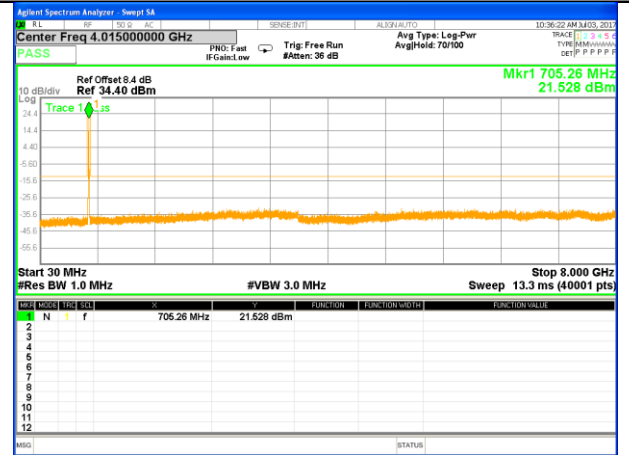

LTE BAND 12

LTE Band 12 / 5MHz /Emission

Lowest Channel / QPSK

Lowest Channel / 16QAM

Middle Channel / QPSK

Middle Channel / 16QAM

Highest Channel / QPSK

Highest Channel / 16QAM

LTE BAND 12

LTE Band 12 / 10MHz /Emission

Lowest Channel / QPSK

Lowest Channel / 16QAM

Middle Channel / QPSK

Middle Channel / 16QAM

Highest Channel / QPSK

Highest Channel / 16QAM

LTE BAND 17

LTE Band 17 / 5MHz /Emission

Lowest Channel / QPSK

Lowest Channel / 16QAM

Middle Channel / QPSK

Middle Channel / 16QAM

Highest Channel / QPSK

Highest Channel / 16QAM