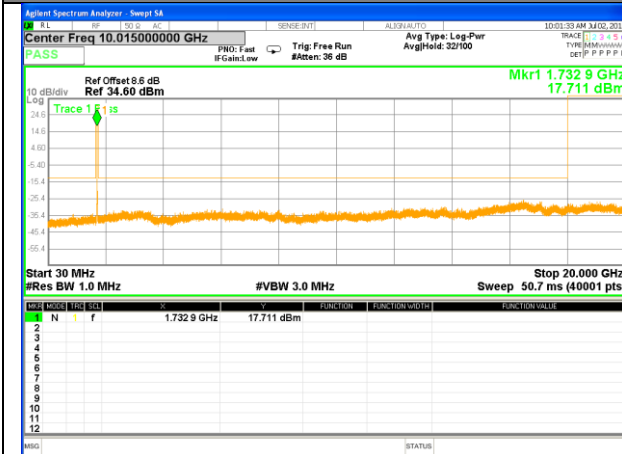

LTE BAND 4

LTE Band 4 / 5MHz /Emission

Lowest Channel / QPSK

Lowest Channel / 16QAM

Middle Channel / QPSK

Middle Channel / 16QAM

Highest Channel / QPSK

Highest Channel / 16QAM

LTE BAND 4

LTE Band 4 / 10MHz /Emission

Lowest Channel / QPSK

Lowest Channel / 16QAM

Middle Channel / QPSK

Middle Channel / 16QAM

Highest Channel / QPSK

Highest Channel / 16QAM

LTE BAND 4

LTE Band 4 / 15MHz /Emission

Lowest Channel / QPSK

Lowest Channel / 16QAM

Middle Channel / QPSK

Middle Channel / 16QAM

Highest Channel / QPSK

Highest Channel / 16QAM