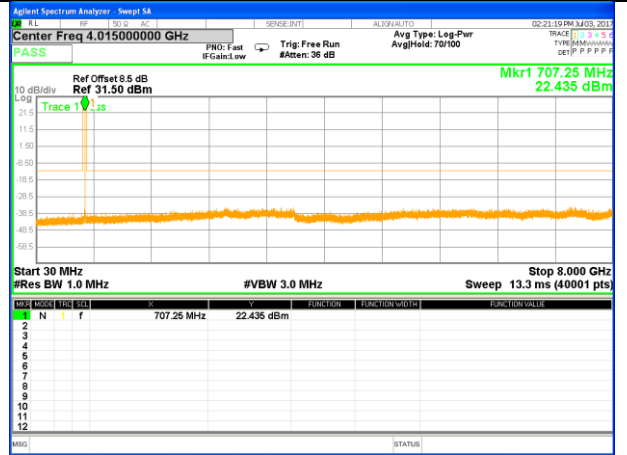

LTE BAND 4

LTE Band 4 / 20MHz /Emission

Lowest Channel / QPSK

Lowest Channel / 16QAM

Middle Channel / QPSK

Middle Channel / 16QAM

Highest Channel / QPSK

Highest Channel / 16QAM

LTE BAND 12

LTE Band 12 / 1.4MHz /Emission

Lowest Channel / QPSK

Lowest Channel / 16QAM

Middle Channel / QPSK

Middle Channel / 16QAM

Highest Channel / QPSK

Highest Channel / 16QAM

LTE BAND 12

LTE Band 12 / 3MHz /Emission

Lowest Channel / QPSK

Lowest Channel / 16QAM

Middle Channel / QPSK

Middle Channel / 16QAM

Highest Channel / QPSK

Highest Channel / 16QAM