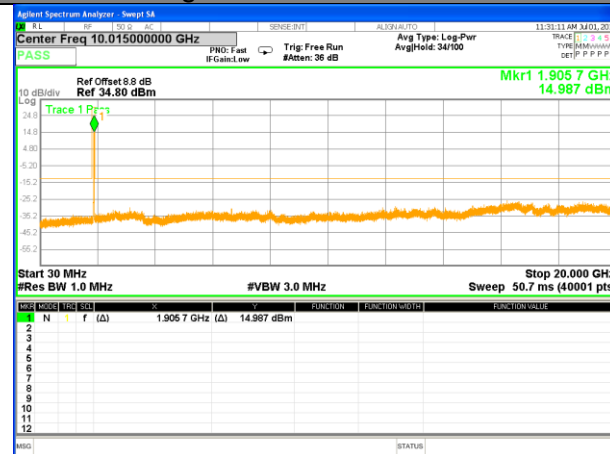

LTE BAND 2

LTE Band 2 / 10MHz /Emission

Lowest Channel / QPSK

Lowest Channel / 16QAM

Middle Channel / QPSK

Middle Channel / 16QAM

Highest Channel / QPSK

Highest Channel / 16QAM

LTE BAND 2

LTE Band 2 / 15MHz /Emission

Lowest Channel / QPSK

Lowest Channel / 16QAM

Middle Channel / QPSK

Middle Channel / 16QAM

Highest Channel / QPSK

Highest Channel / 16QAM

LTE BAND 2

LTE Band 2 / 20MHz /Emission

Lowest Channel / QPSK

Lowest Channel / 16QAM

Middle Channel / QPSK

Middle Channel / 16QAM

Highest Channel / QPSK

Highest Channel / 16QAM

LTE BAND 4

LTE Band 4 / 1.4MHz /Emission

Lowest Channel / QPSK

Lowest Channel / 16QAM

Middle Channel / QPSK

Middle Channel / 16QAM

Highest Channel / QPSK

Highest Channel / 16QAM