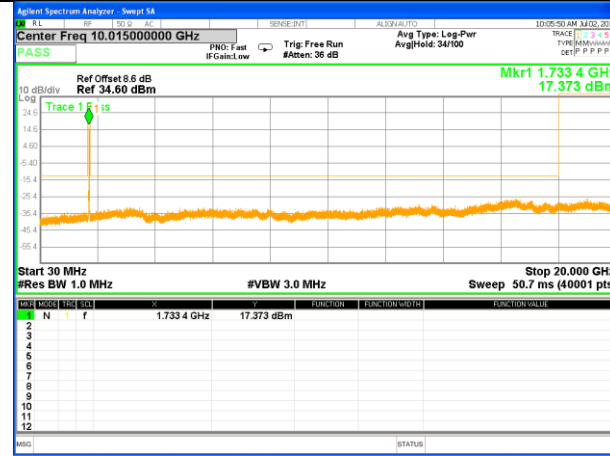

LTE BAND 4

LTE Band 4 / 10MHz /Emission

Lowest Channel / QPSK

Lowest Channel / 16QAM

Middle Channel / QPSK

Middle Channel / 16QAM

Highest Channel / QPSK

Highest Channel / 16QAM

LTE BAND 4

LTE Band 4 / 15MHz /Emission

Lowest Channel / QPSK

Lowest Channel / 16QAM

Middle Channel / QPSK

Middle Channel / 16QAM

Highest Channel / QPSK

Highest Channel / 16QAM

LTE BAND 4

LTE Band 4 / 20MHz /Emission

Lowest Channel / QPSK

Lowest Channel / 16QAM

Middle Channel / QPSK

Middle Channel / 16QAM

Highest Channel / QPSK

Highest Channel / 16QAM