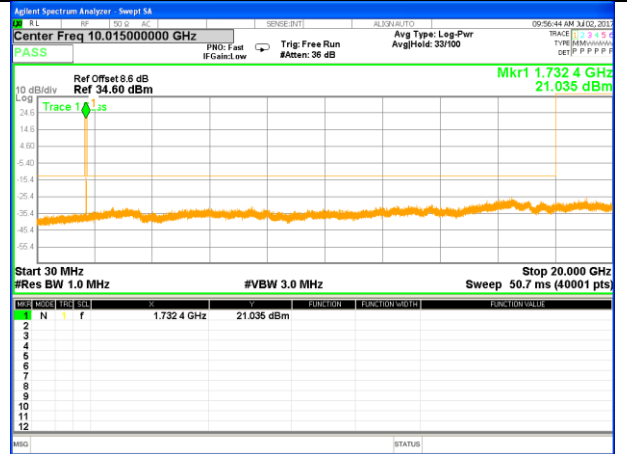

LTE BAND 4

LTE Band 4 / 3MHz /Emission

Lowest Channel / QPSK

Lowest Channel / 16QAM

Middle Channel / QPSK

Middle Channel / 16QAM

Highest Channel / QPSK

Highest Channel / 16QAM

LTE BAND 4

LTE Band 4 / 5MHz /Emission

Lowest Channel / QPSK

Lowest Channel / 16QAM

Middle Channel / QPSK

Middle Channel / 16QAM

Highest Channel / QPSK

Highest Channel / 16QAM

LTE BAND 4

LTE Band 4 / 10MHz /Emission

Lowest Channel / QPSK

Lowest Channel / 16QAM

Middle Channel / QPSK

Middle Channel / 16QAM

Highest Channel / QPSK

Highest Channel / 16QAM