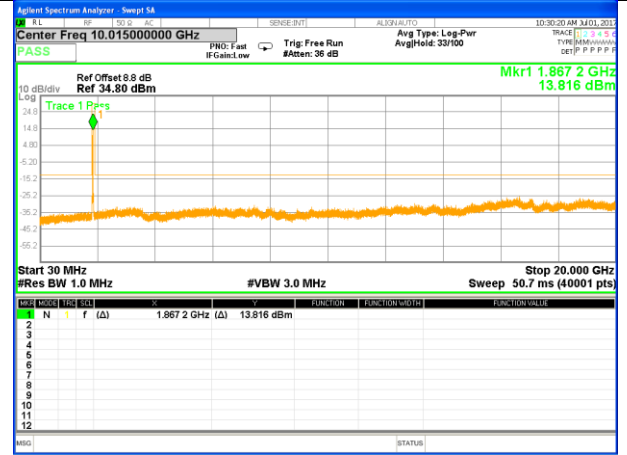

LTE BAND 2

LTE Band 2 / 10MHz /Emission

Lowest Channel / QPSK

Lowest Channel / 16QAM

Middle Channel / QPSK

Middle Channel / 16QAM

Highest Channel / QPSK

Highest Channel / 16QAM

LTE BAND 2

LTE Band 2 / 15MHz /Emission

Lowest Channel / QPSK

Lowest Channel / 16QAM

Middle Channel / QPSK

Middle Channel / 16QAM

Highest Channel / QPSK

Highest Channel / 16QAM

LTE BAND 2

LTE Band 2 / 20MHz /Emission

Lowest Channel / QPSK

Lowest Channel / 16QAM

Middle Channel / QPSK

Middle Channel / 16QAM

Highest Channel / QPSK

Highest Channel / 16QAM

LTE BAND 4

LTE Band 4 / 1.4MHz /Emission

Lowest Channel / QPSK

Lowest Channel / 16QAM

Middle Channel / QPSK

Middle Channel / 16QAM

Highest Channel / QPSK

Highest Channel / 16QAM