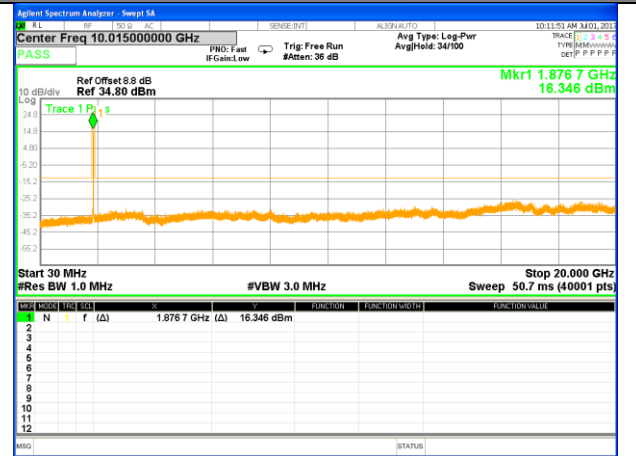

LTE BAND 2

LTE Band 2 / 5MHz /Emission

Lowest Channel / QPSK

Lowest Channel / 16QAM

Middle Channel / QPSK

Middle Channel / 16QAM

Highest Channel / QPSK

Highest Channel / 16QAM

LTE BAND 2

LTE Band 2 / 10MHz /Emission

Lowest Channel / QPSK

Lowest Channel / 16QAM

Middle Channel / QPSK

Middle Channel / 16QAM

Highest Channel / QPSK

Highest Channel / 16QAM

LTE BAND 2

LTE Band 2 / 15MHz /Emission

Lowest Channel / QPSK

Lowest Channel / 16QAM

Middle Channel / QPSK

Middle Channel / 16QAM

Highest Channel / QPSK

Highest Channel / 16QAM