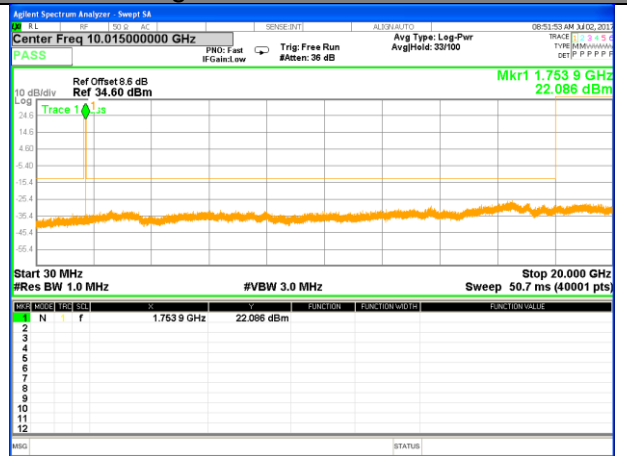

LTE BAND 2

LTE Band 2 / 20MHz /Emission

Lowest Channel / QPSK

Lowest Channel / 16QAM

Middle Channel / QPSK

Middle Channel / 16QAM

Highest Channel / QPSK

Highest Channel / 16QAM

LTE BAND 4

LTE Band 4 / 1.4MHz /Emission

Lowest Channel / QPSK

Lowest Channel / 16QAM

Middle Channel / QPSK

Middle Channel / 16QAM

Highest Channel / QPSK

Highest Channel / 16QAM

LTE BAND 4

LTE Band 4 / 3MHz /Emission

Lowest Channel / QPSK

Lowest Channel / 16QAM

Middle Channel / QPSK

Middle Channel / 16QAM

Highest Channel / QPSK

Highest Channel / 16QAM