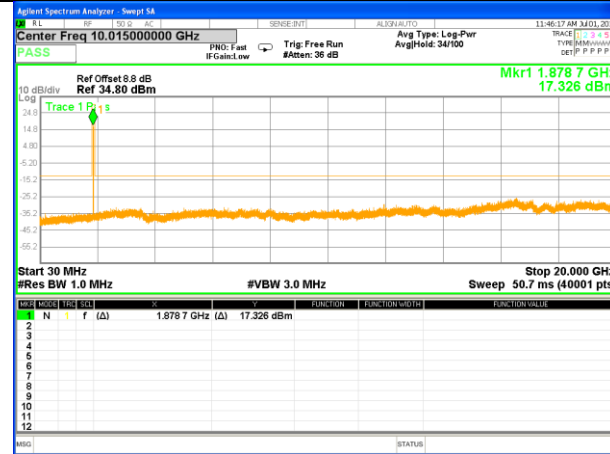

LTE BAND 2

LTE Band 2 / 3MHz /Emission

Lowest Channel / QPSK

Lowest Channel / 16QAM

Middle Channel / QPSK

Middle Channel / 16QAM

Highest Channel / QPSK

Highest Channel / 16QAM

LTE BAND 2

LTE Band 2 / 5MHz /Emission

Lowest Channel / QPSK

Lowest Channel / 16QAM

Middle Channel / QPSK

Middle Channel / 16QAM

Highest Channel / QPSK

Highest Channel / 16QAM

LTE BAND 2

LTE Band 2 / 10MHz /Emission

Lowest Channel / QPSK

Lowest Channel / 16QAM

Middle Channel / QPSK

Middle Channel / 16QAM

Highest Channel / QPSK

Highest Channel / 16QAM