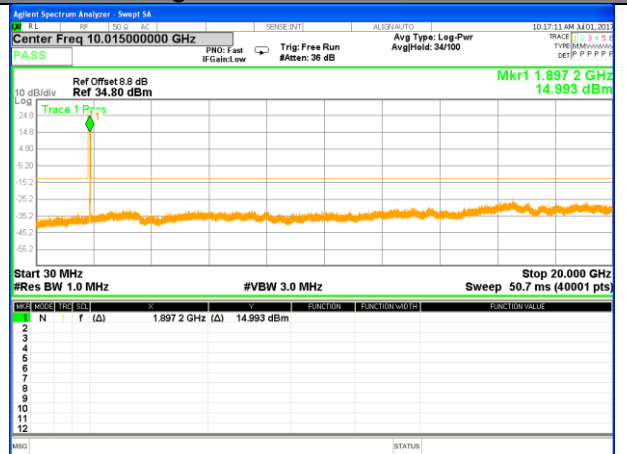

LTE BAND 2

LTE Band 2 / 10MHz /Emission

Lowest Channel / QPSK

Lowest Channel / 16QAM

Middle Channel / QPSK

Middle Channel / 16QAM

Highest Channel / QPSK

Highest Channel / 16QAM

LTE BAND 2

LTE Band 2 / 15MHz /Emission

Lowest Channel / QPSK

Lowest Channel / 16QAM

Middle Channel / QPSK

Middle Channel / 16QAM

Highest Channel / QPSK

Highest Channel / 16QAM

LTE BAND 2

LTE Band 2 / 20MHz /Emission

Lowest Channel / QPSK

Lowest Channel / 16QAM

Middle Channel / QPSK

Middle Channel / 16QAM

Highest Channel / QPSK

Highest Channel / 16QAM

LTE BAND 4

LTE Band 4 / 1.4MHz /Emission

Lowest Channel / QPSK

Lowest Channel / 16QAM

Middle Channel / QPSK

Middle Channel / 16QAM

Highest Channel / QPSK

Highest Channel / 16QAM