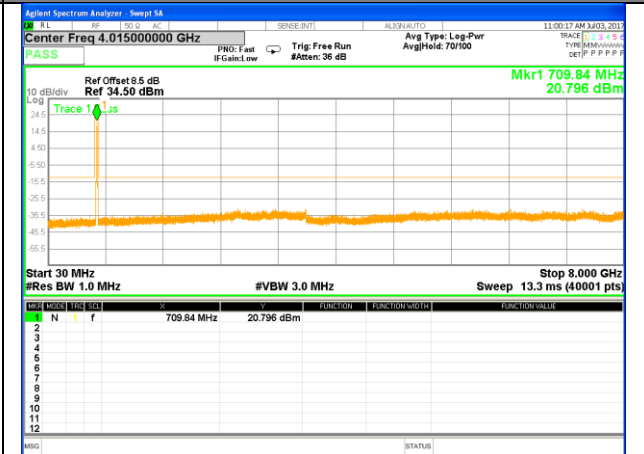

LTE BAND 12

LTE Band 12 / 5MHz /Emission

Lowest Channel / QPSK

Lowest Channel / 16QAM

Middle Channel / QPSK

Middle Channel / 16QAM

Highest Channel / QPSK

Highest Channel / 16QAM

LTE BAND 12

LTE Band 12 / 10MHz /Emission

Lowest Channel / QPSK

Lowest Channel / 16QAM

Middle Channel / QPSK

Middle Channel / 16QAM

Highest Channel / QPSK

Highest Channel / 16QAM

LTE BAND 17

LTE Band 17 / 5MHz /Emission

Lowest Channel / QPSK

Lowest Channel / 16QAM

Middle Channel / QPSK

Middle Channel / 16QAM

Highest Channel / QPSK

Highest Channel / 16QAM