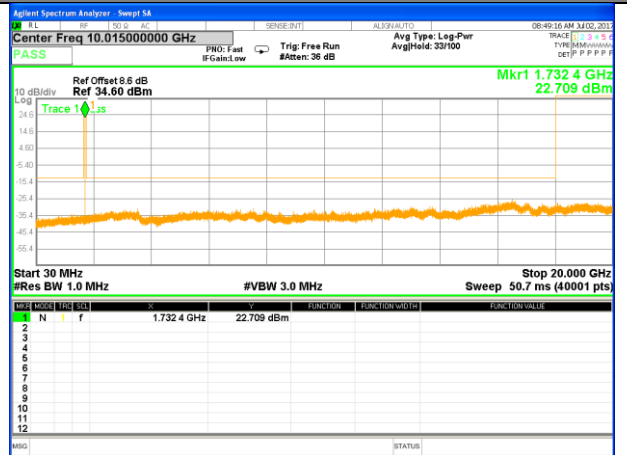

LTE BAND 2

LTE Band 2 / 20MHz /Emission

Lowest Channel / QPSK

Lowest Channel / 16QAM

Middle Channel / QPSK

Middle Channel / 16QAM

Highest Channel / QPSK

Highest Channel / 16QAM

LTE BAND 4

LTE Band 4 / 1.4MHz /Emission

Lowest Channel / QPSK

Lowest Channel / 16QAM

Middle Channel / QPSK

Middle Channel / 16QAM

Highest Channel / QPSK

Highest Channel / 16QAM

LTE BAND 4

LTE Band 4 / 3MHz /Emission

Lowest Channel / QPSK

Lowest Channel / 16QAM

Middle Channel / QPSK

Middle Channel / 16QAM

Highest Channel / QPSK

Highest Channel / 16QAM