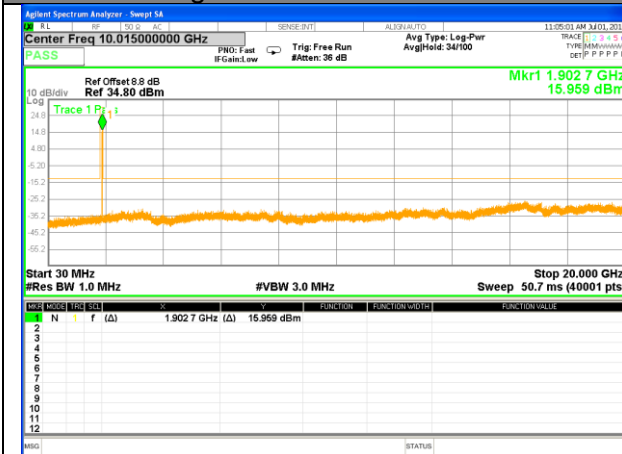

LTE BAND 2

LTE Band 2 / 5MHz /Emission

Lowest Channel / QPSK

Lowest Channel / 16QAM

Middle Channel / QPSK

Middle Channel / 16QAM

Highest Channel / QPSK

Highest Channel / 16QAM

LTE BAND 2

LTE Band 2 / 10MHz /Emission

Lowest Channel / QPSK

Lowest Channel / 16QAM

Middle Channel / QPSK

Middle Channel / 16QAM

Highest Channel / QPSK

Highest Channel / 16QAM

LTE BAND 2

LTE Band 2 / 15MHz /Emission

Lowest Channel / QPSK

Lowest Channel / 16QAM

Middle Channel / QPSK

Middle Channel / 16QAM

Highest Channel / QPSK

Highest Channel / 16QAM

LTE BAND 2

LTE Band 2 / 20MHz /Emission

Lowest Channel / QPSK

Lowest Channel / 16QAM

Middle Channel / QPSK

Middle Channel / 16QAM

Highest Channel / QPSK

Highest Channel / 16QAM