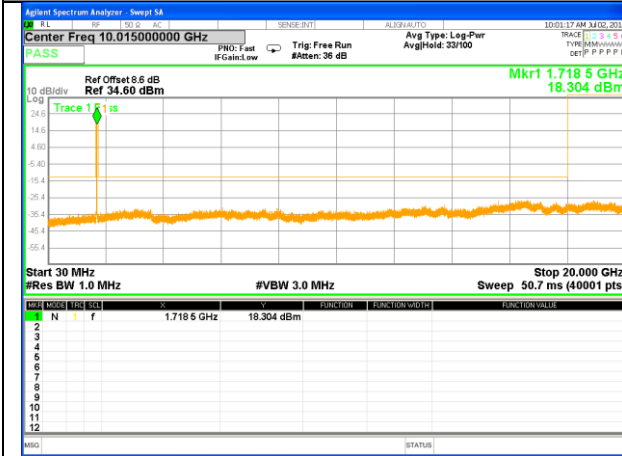

LTE BAND 4

LTE Band 4 / 3MHz /Emission

Lowest Channel / QPSK

Lowest Channel / 16QAM

Middle Channel / QPSK

Middle Channel / 16QAM

Highest Channel / QPSK

Highest Channel / 16QAM

LTE BAND 4

LTE Band 4 / 5MHz /Emission

Lowest Channel / QPSK

Lowest Channel / 16QAM

Middle Channel / QPSK

Middle Channel / 16QAM

Highest Channel / QPSK

Highest Channel / 16QAM

LTE BAND 4

LTE Band 4 / 10MHz /Emission

Lowest Channel / QPSK

Lowest Channel / 16QAM

Middle Channel / QPSK

Middle Channel / 16QAM

Highest Channel / QPSK

Highest Channel / 16QAM