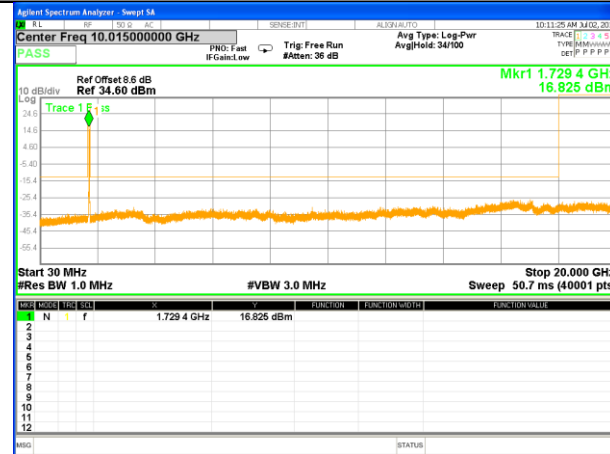

LTE BAND 4

LTE Band 4 / 15MHz /Emission

Lowest Channel / QPSK

Lowest Channel / 16QAM

Middle Channel / QPSK

Middle Channel / 16QAM

Highest Channel / QPSK

Highest Channel / 16QAM

LTE BAND 4

LTE Band 4 / 20MHz /Emission

Lowest Channel / QPSK

Lowest Channel / 16QAM

Middle Channel / QPSK

Middle Channel / 16QAM

Highest Channel / QPSK

Highest Channel / 16QAM

LTE BAND 12

LTE Band 12 / 1.4MHz /Emission

Lowest Channel / QPSK

Lowest Channel / 16QAM

Middle Channel / QPSK

Middle Channel / 16QAM

Highest Channel / QPSK

Highest Channel / 16QAM