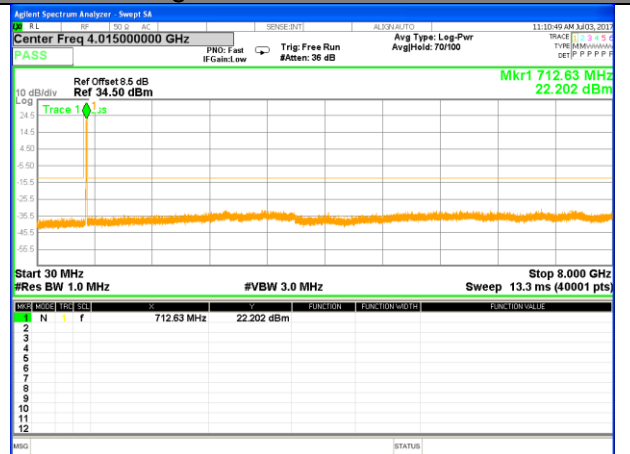

LTE BAND 12

LTE Band 12 / 3MHz /Emission

Lowest Channel / QPSK

Lowest Channel / 16QAM

Middle Channel / QPSK

Middle Channel / 16QAM

Highest Channel / QPSK

Highest Channel / 16QAM

LTE BAND 12

LTE Band 12 / 5MHz /Emission

Lowest Channel / QPSK

Lowest Channel / 16QAM

Middle Channel / QPSK

Middle Channel / 16QAM

Highest Channel / QPSK

Highest Channel / 16QAM

LTE BAND 12

LTE Band 12 / 10MHz /Emission

Lowest Channel / QPSK

Lowest Channel / 16QAM

Middle Channel / QPSK

Middle Channel / 16QAM

Highest Channel / QPSK

Highest Channel / 16QAM