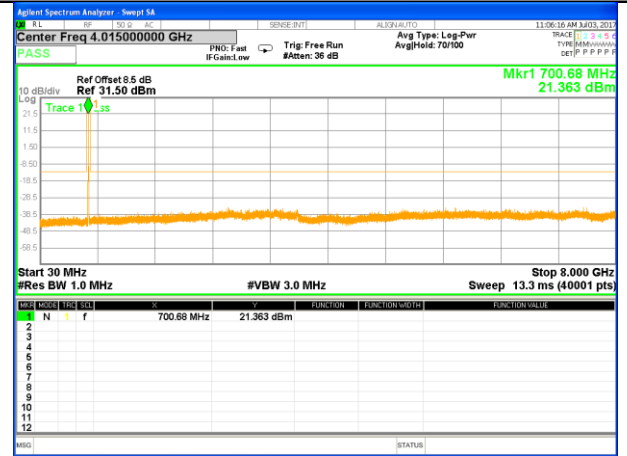

LTE BAND 4

LTE Band 4 / 20MHz /Emission

Lowest Channel / QPSK

Lowest Channel / 16QAM

Middle Channel / QPSK

Middle Channel / 16QAM

Highest Channel / QPSK

Highest Channel / 16QAM

LTE BAND 12

LTE Band 12 / 1.4MHz /Emission

Lowest Channel / QPSK

Lowest Channel / 16QAM

Middle Channel / QPSK

Middle Channel / 16QAM

Highest Channel / QPSK

Highest Channel / 16QAM

LTE BAND 12

LTE Band 12 / 3MHz /Emission

Lowest Channel / QPSK

Lowest Channel / 16QAM

Middle Channel / QPSK

Middle Channel / 16QAM

Highest Channel / QPSK

Highest Channel / 16QAM