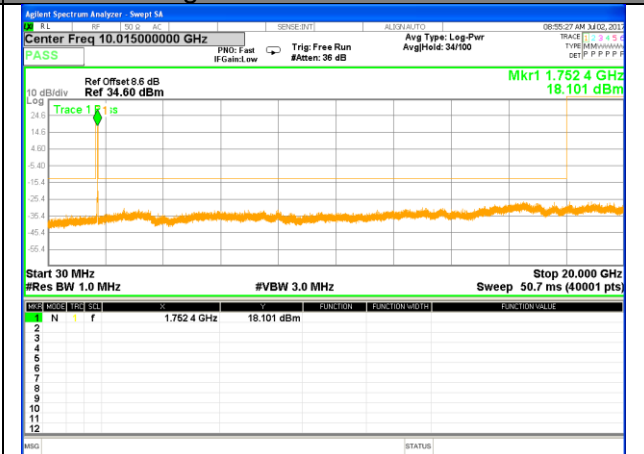

LTE BAND 4

LTE Band 4 / 5MHz /Emission

Lowest Channel / QPSK

Lowest Channel / 16QAM

Middle Channel / QPSK

Middle Channel / 16QAM

Highest Channel / QPSK

Highest Channel / 16QAM

LTE BAND 4

LTE Band 4 / 10MHz /Emission

Lowest Channel / QPSK

Lowest Channel / 16QAM

Middle Channel / QPSK

Middle Channel / 16QAM

Highest Channel / QPSK

Highest Channel / 16QAM

LTE BAND 4

LTE Band 4 / 15MHz /Emission

Lowest Channel / QPSK

Lowest Channel / 16QAM

Middle Channel / QPSK

Middle Channel / 16QAM

Highest Channel / QPSK

Highest Channel / 16QAM