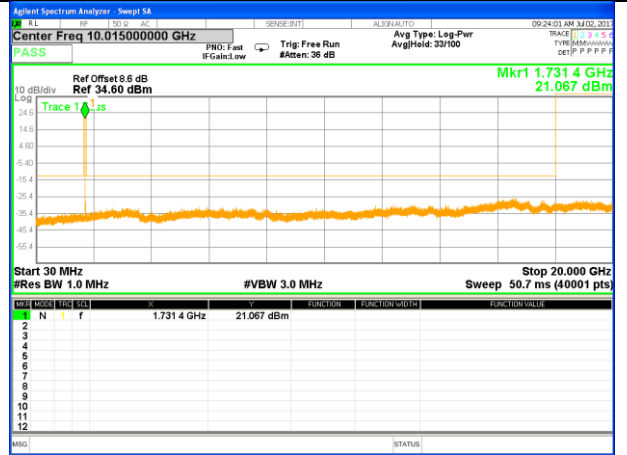

LTE BAND 4

LTE Band 4 / 1.4MHz /Emission

Lowest Channel / QPSK

Lowest Channel / 16QAM

Middle Channel / QPSK

Middle Channel / 16QAM

Highest Channel / QPSK

Highest Channel / 16QAM

LTE BAND 4

LTE Band 4 / 3MHz /Emission

Lowest Channel / QPSK

Lowest Channel / 16QAM

Middle Channel / QPSK

Middle Channel / 16QAM

Highest Channel / QPSK

Highest Channel / 16QAM

LTE BAND 4

LTE Band 4 / 5MHz /Emission

Lowest Channel / QPSK

Lowest Channel / 16QAM

Middle Channel / QPSK

Middle Channel / 16QAM

Highest Channel / QPSK

Highest Channel / 16QAM