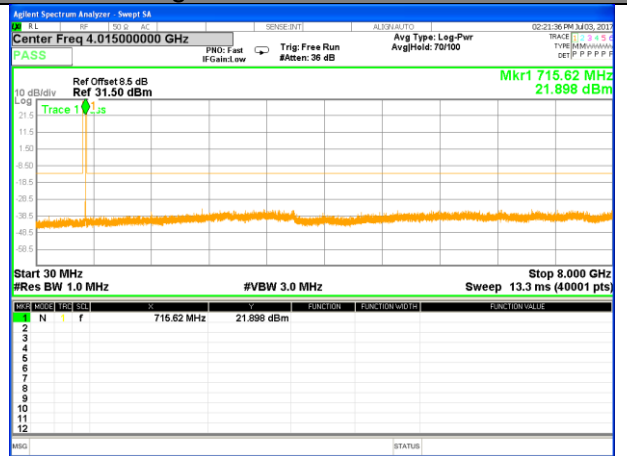

LTE BAND 4

LTE Band 4 / 20MHz /Emission

Lowest Channel / QPSK

Lowest Channel / 16QAM

Middle Channel / QPSK

Middle Channel / 16QAM

Highest Channel / QPSK

Highest Channel / 16QAM

LTE BAND 12

LTE Band 12 / 1.4MHz /Emission

Lowest Channel / QPSK

Lowest Channel / 16QAM

Middle Channel / QPSK

Middle Channel / 16QAM

Highest Channel / QPSK

Highest Channel / 16QAM

LTE BAND 12

LTE Band 12 / 3MHz /Emission

Lowest Channel / QPSK

Lowest Channel / 16QAM

Middle Channel / QPSK

Middle Channel / 16QAM

Highest Channel / QPSK

Highest Channel / 16QAM