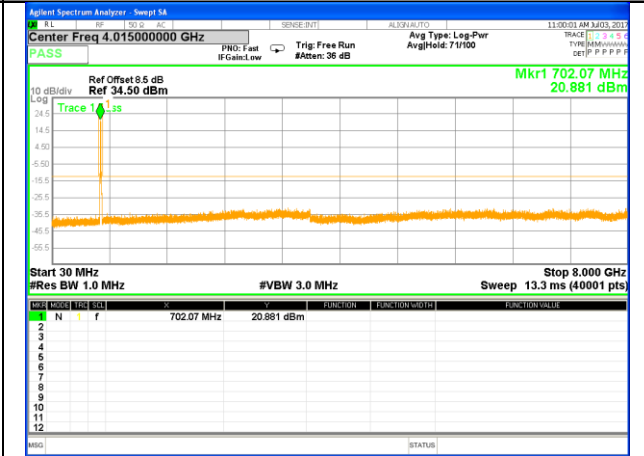

LTE BAND 12

LTE Band 12 / 3MHz /Emission

Lowest Channel / QPSK

Lowest Channel / 16QAM

Middle Channel / QPSK

Middle Channel / 16QAM

Highest Channel / QPSK

Highest Channel / 16QAM

LTE BAND 12

LTE Band 12 / 5MHz /Emission

Lowest Channel / QPSK

Lowest Channel / 16QAM

Middle Channel / QPSK

Middle Channel / 16QAM

Highest Channel / QPSK

Highest Channel / 16QAM

LTE BAND 12

LTE Band 12 / 10MHz /Emission

Lowest Channel / QPSK

Lowest Channel / 16QAM

Middle Channel / QPSK

Middle Channel / 16QAM

Highest Channel / QPSK

Highest Channel / 16QAM