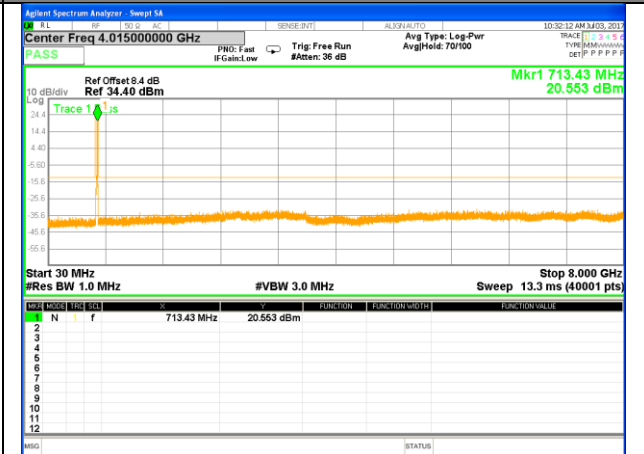

LTE BAND 17

LTE Band 17 / 5MHz /Emission

Lowest Channel / QPSK

Lowest Channel / 16QAM

Middle Channel / QPSK

Middle Channel / 16QAM

Highest Channel / QPSK

Highest Channel / 16QAM

LTE BAND 17

LTE Band 17 / 10MHz /Emission

Lowest Channel / QPSK

Lowest Channel / 16QAM

Middle Channel / QPSK

Middle Channel / 16QAM

Highest Channel / QPSK

Highest Channel / 16QAM