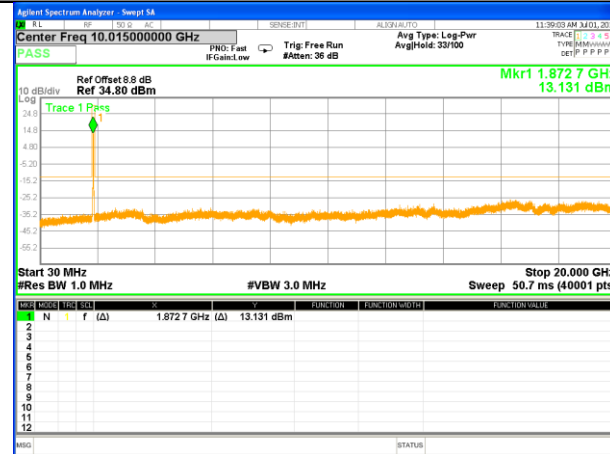

LTE BAND 2

LTE Band 2 / 15MHz /Emission

Lowest Channel / QPSK

Lowest Channel / 16QAM

Middle Channel / QPSK

Middle Channel / 16QAM

Highest Channel / QPSK

Highest Channel / 16QAM

LTE BAND 2

LTE Band 2 / 20MHz /Emission

Lowest Channel / QPSK

Lowest Channel / 16QAM

Middle Channel / QPSK

Middle Channel / 16QAM

Highest Channel / QPSK

Highest Channel / 16QAM

LTE BAND 4

LTE Band 4 / 1.4MHz /Emission

Lowest Channel / QPSK

Lowest Channel / 16QAM

Middle Channel / QPSK

Middle Channel / 16QAM

Highest Channel / QPSK

Highest Channel / 16QAM