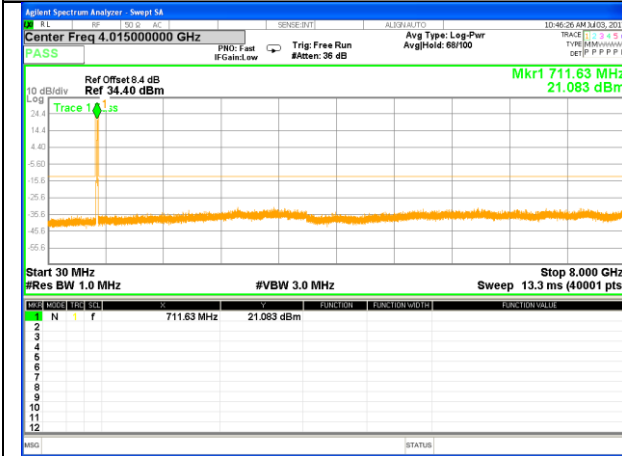

LTE BAND 12

LTE Band 12 / 10MHz /Emission

Lowest Channel / QPSK

Lowest Channel / 16QAM

Middle Channel / QPSK

Middle Channel / 16QAM

Highest Channel / QPSK

Highest Channel / 16QAM

LTE BAND 17

LTE Band 17 / 5MHz /Emission

Lowest Channel / QPSK

Lowest Channel / 16QAM

Middle Channel / QPSK

Middle Channel / 16QAM

Highest Channel / QPSK

Highest Channel / 16QAM

LTE BAND 17

LTE Band 17 / 10MHz /Emission

Lowest Channel / QPSK

Lowest Channel / 16QAM

Middle Channel / QPSK

Middle Channel / 16QAM

Highest Channel / QPSK

Highest Channel / 16QAM