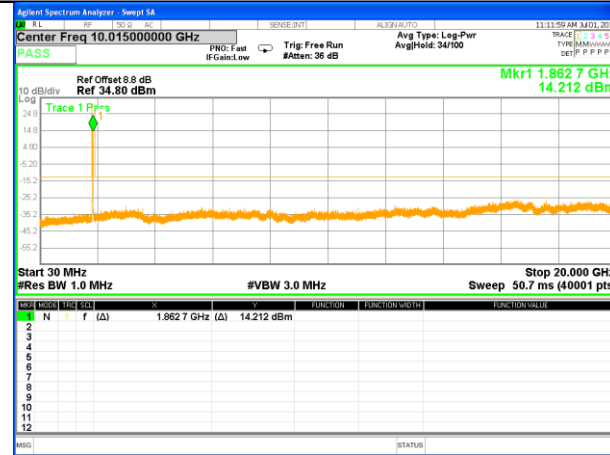

LTE BAND 2

LTE Band 2 / 5MHz /Emission

Lowest Channel / QPSK

Lowest Channel / 16QAM

Middle Channel / QPSK

Middle Channel / 16QAM

Highest Channel / QPSK

Highest Channel / 16QAM

LTE BAND 2

LTE Band 2 / 10MHz /Emission

Lowest Channel / QPSK

Lowest Channel / 16QAM

Middle Channel / QPSK

Middle Channel / 16QAM

Highest Channel / QPSK

Highest Channel / 16QAM

LTE BAND 2

LTE Band 2 / 15MHz /Emission

Lowest Channel / QPSK

Lowest Channel / 16QAM

Middle Channel / QPSK

Middle Channel / 16QAM

Highest Channel / QPSK

Highest Channel / 16QAM

LTE BAND 2

LTE Band 2 / 20MHz /Emission

Lowest Channel / QPSK

Lowest Channel / 16QAM

Middle Channel / QPSK

Middle Channel / 16QAM

Highest Channel / QPSK

Highest Channel / 16QAM