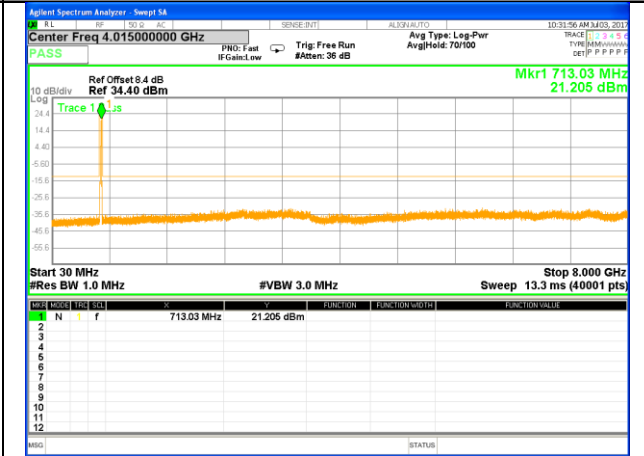

LTE BAND 12

LTE Band 12 / 10MHz /Emission

Lowest Channel / QPSK

Lowest Channel / 16QAM

Middle Channel / QPSK

Middle Channel / 16QAM

Highest Channel / QPSK

Highest Channel / 16QAM

LTE BAND 17

LTE Band 17 / 5MHz /Emission

Lowest Channel / QPSK

Lowest Channel / 16QAM

Middle Channel / QPSK

Middle Channel / 16QAM

Highest Channel / QPSK

Highest Channel / 16QAM

LTE BAND 17

LTE Band 17 / 10MHz /Emission

Lowest Channel / QPSK

Lowest Channel / 16QAM

Middle Channel / QPSK

Middle Channel / 16QAM

Highest Channel / QPSK

Highest Channel / 16QAM