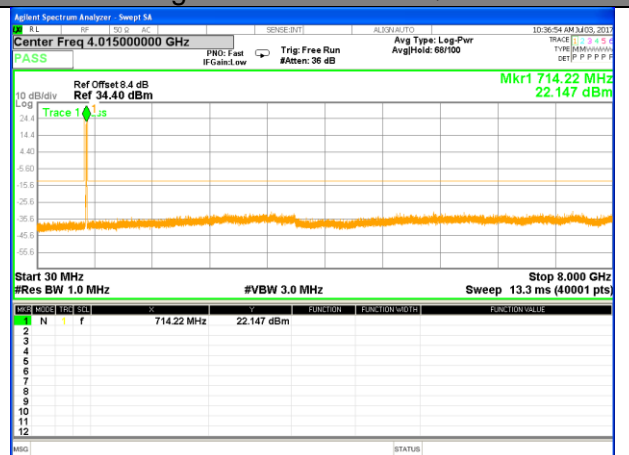

LTE BAND 12

LTE Band 12 / 10MHz /Emission

Lowest Channel / QPSK

Lowest Channel / 16QAM

Middle Channel / QPSK

Middle Channel / 16QAM

Highest Channel / QPSK

Highest Channel / 16QAM

LTE BAND 17

LTE Band 17 / 5MHz /Emission

Lowest Channel / QPSK

Lowest Channel / 16QAM

Middle Channel / QPSK

Middle Channel / 16QAM

Highest Channel / QPSK

Highest Channel / 16QAM

LTE BAND 17

LTE Band 17 / 10MHz /Emission

Lowest Channel / QPSK

Lowest Channel / 16QAM

Middle Channel / QPSK

Middle Channel / 16QAM

Highest Channel / QPSK

Highest Channel / 16QAM