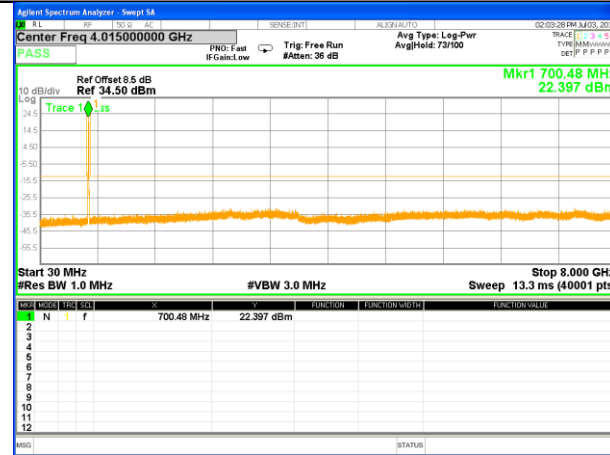

LTE BAND 12

LTE Band 12 / 1.4MHz /Emission

Lowest Channel / QPSK

Lowest Channel / 16QAM

Middle Channel / QPSK

Middle Channel / 16QAM

Highest Channel / QPSK

Highest Channel / 16QAM

LTE BAND 12

LTE Band 12 / 3MHz /Emission

Lowest Channel / QPSK

Lowest Channel / 16QAM

Middle Channel / QPSK

Middle Channel / 16QAM

Highest Channel / QPSK

Highest Channel / 16QAM

LTE BAND 12

LTE Band 12 / 5MHz /Emission

Lowest Channel / QPSK

Lowest Channel / 16QAM

Middle Channel / QPSK

Middle Channel / 16QAM

Highest Channel / QPSK

Highest Channel / 16QAM