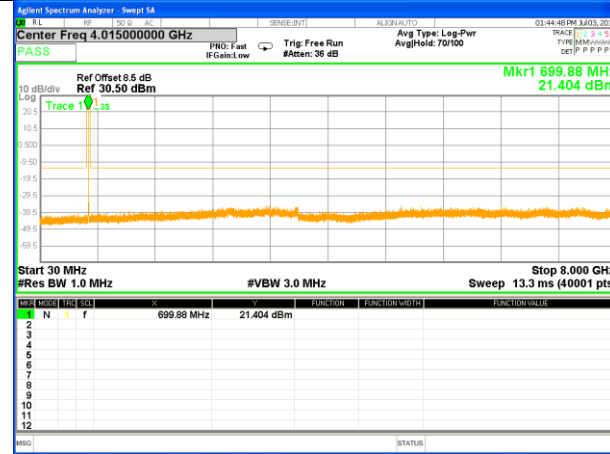

LTE BAND 4

LTE Band 4 / 15MHz /Emission

Lowest Channel / QPSK

Lowest Channel / 16QAM

Middle Channel / QPSK

Middle Channel / 16QAM

Highest Channel / QPSK

Highest Channel / 16QAM

LTE BAND 4

LTE Band 4 / 20MHz /Emission

Lowest Channel / QPSK

Lowest Channel / 16QAM

Middle Channel / QPSK

Middle Channel / 16QAM

Highest Channel / QPSK

Highest Channel / 16QAM

LTE BAND 12

LTE Band 12 / 1.4MHz /Emission

Lowest Channel / QPSK

Lowest Channel / 16QAM

Middle Channel / QPSK

Middle Channel / 16QAM

Highest Channel / QPSK

Highest Channel / 16QAM