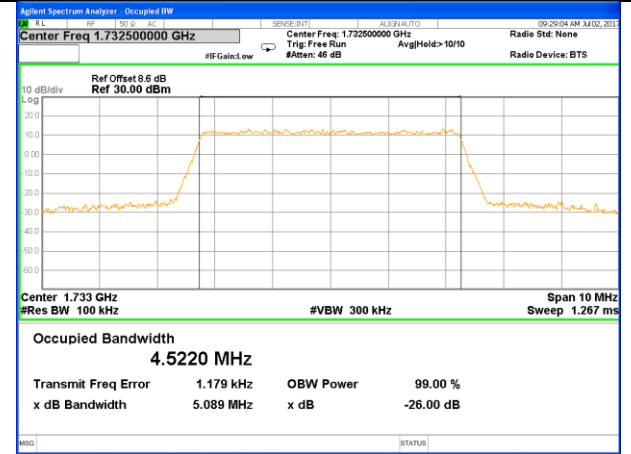

Highest Channel / 20MHz / QPSK

Highest Channel / 20MHz / 16QAM

LTE band 4

LTE band 4 (99% and -26 Bandwidth)

LTE band 4

LTE band 4 (99% and -26 Bandwidth)

Lowest Channel / 3MHz / QPSK

Lowest Channel / 3MHz / 16QAM

Middle Channel / 3MHz / QPSK

Middle Channel / 3MHz / 16QAM

Highest Channel / 3MHz / QPSK

Highest Channel / 3MHz / 16QAM

LTE band 4

LTE band 4 (99% and -26 Bandwidth)

Lowest Channel / 5MHz / QPSK

Lowest Channel / 5MHz / 16QAM

Middle Channel / 5MHz / QPSK

Middle Channel / 5MHz / 16QAM

Highest Channel / 5MHz / QPSK

Highest Channel / 5MHz / 16QAM

LTE band 4

LTE band 4 (99% and -26 Bandwidth)

Lowest Channel / 10MHz / QPSK

Lowest Channel / 10MHz / 16QAM