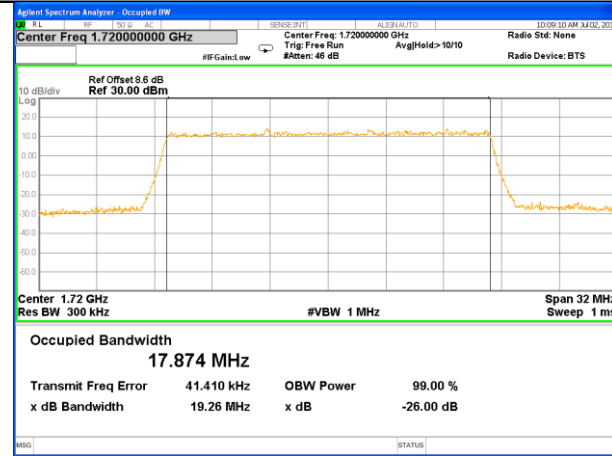

Middle Channel / 15MHz / QPSK

Middle Channel / 15MHz / 16QAM

Highest Channel / 15MHz / QPSK

Highest Channel / 15MHz / 16QAM

LTE band 4

LTE band 4 (99% and -26 Bandwidth)

Lowest Channel / 20MHz / QPSK

Lowest Channel / 20MHz / 16QAM

Middle Channel / 20MHz / QPSK

Middle Channel / 20MHz / 16QAM

Highest Channel / 20MHz / QPSK

Highest Channel / 20MHz / 16QAM

LTE band 12

LTE band 12 (99% and -26 Bandwidth)

LTE band 12

LTE band 12 (99% and -26 Bandwidth)