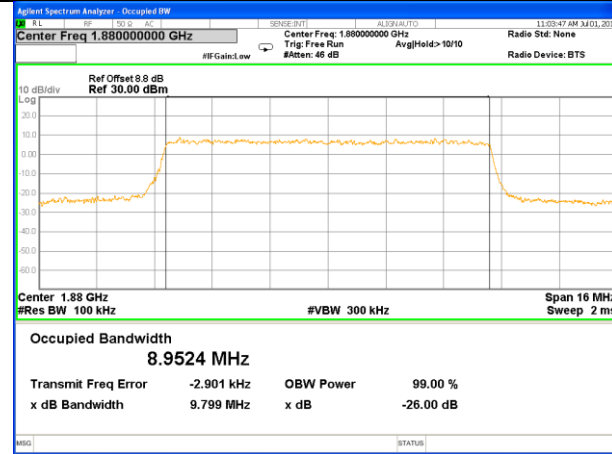

Highest Channel / 3MHz / QPSK

Highest Channel / 3MHz / 16QAM

LTE band 2

LTE band 2 (99% and -26 Bandwidth)

Lowest Channel / 5MHz / QPSK

Lowest Channel / 5MHz / 16QAM

Middle Channel / 5MHz / QPSK

Middle Channel / 5MHz / 16QAM

Highest Channel / 5MHz / QPSK

Highest Channel / 5MHz / 16QAM

LTE band 2

LTE band 2 (99% and -26 Bandwidth)

Lowest Channel / 10MHz / QPSK

Lowest Channel / 10MHz / 16QAM

Middle Channel / 10MHz / QPSK

Middle Channel / 10MHz / 16QAM

Highest Channel / 10MHz / QPSK

Highest Channel / 10MHz / 16QAM

LTE band 2

LTE band 2 (99% and -26 Bandwidth)

Lowest Channel / 15MHz / QPSK

Lowest Channel / 15MHz / 16QAM

Middle Channel / 15MHz / QPSK

Middle Channel / 15MHz / 16QAM