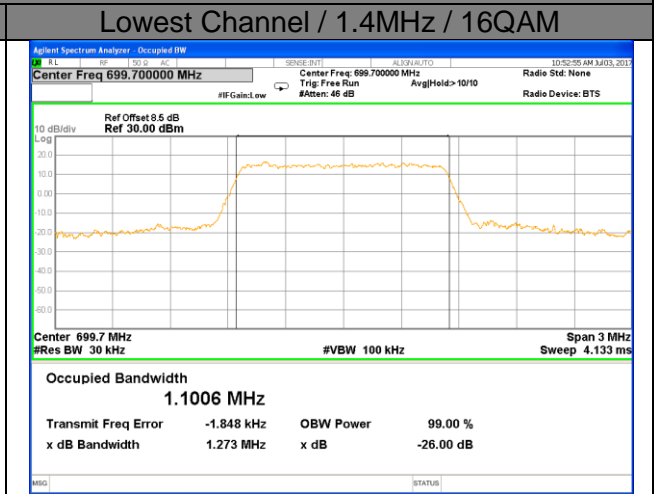

Middle Channel / 15MHz / QPSK

Middle Channel / 15MHz / 16QAM

Highest Channel / 15MHz / QPSK

Highest Channel / 15MHz / 16QAM

LTE band 4

LTE band 4 (99% and -26 Bandwidth)

Lowest Channel / 20MHz / QPSK

Lowest Channel / 20MHz / 16QAM

Middle Channel / 20MHz / QPSK

Middle Channel / 20MHz / 16QAM

Highest Channel / 20MHz / QPSK

Highest Channel / 20MHz / 16QAM

LTE band 12

LTE band 12 (99% and -26 Bandwidth)

LTE band 12

LTE band 12 (99% and -26 Bandwidth)

Lowest Channel / 3MHz / QPSK

Lowest Channel / 3MHz / 16QAM

Middle Channel / 3MHz / QPSK

Middle Channel / 3MHz / 16QAM

Highest Channel / 3MHz / QPSK

Highest Channel / 3MHz / 16QAM

LTE band 12

LTE band 12 (99% and -26 Bandwidth)