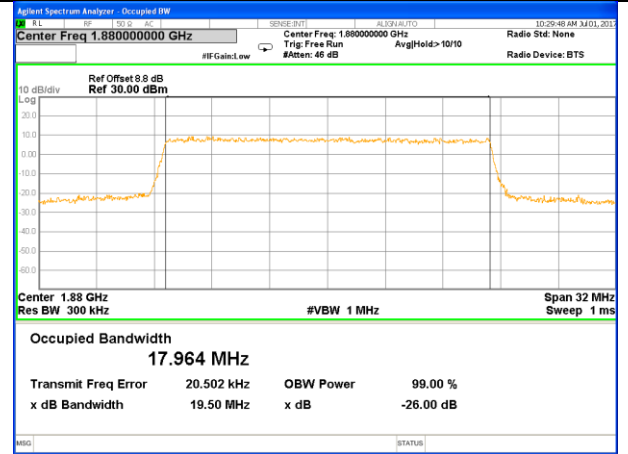

Highest Channel / 10MHz / QPSK

Highest Channel / 10MHz / 16QAM

LTE band 2

LTE band 2 (99% and -26 Bandwidth)

Lowest Channel / 15MHz / QPSK

Lowest Channel / 15MHz / 16QAM

Middle Channel / 15MHz / QPSK

Middle Channel / 15MHz / 16QAM

Highest Channel / 15MHz / QPSK

Highest Channel / 15MHz / 16QAM

LTE band 2

LTE band 2 (99% and -26 Bandwidth)

Lowest Channel / 20MHz / QPSK

Lowest Channel / 20MHz / 16QAM

Middle Channel / 20MHz / QPSK

Middle Channel / 20MHz / 16QAM

Highest Channel / 20MHz / QPSK

Highest Channel / 20MHz / 16QAM

LTE band 4

LTE band 4 (99% and -26 Bandwidth)

LTE band 4

LTE band 4 (99% and -26 Bandwidth)

Lowest Channel / 3MHz / QPSK

Lowest Channel / 3MHz / 16QAM