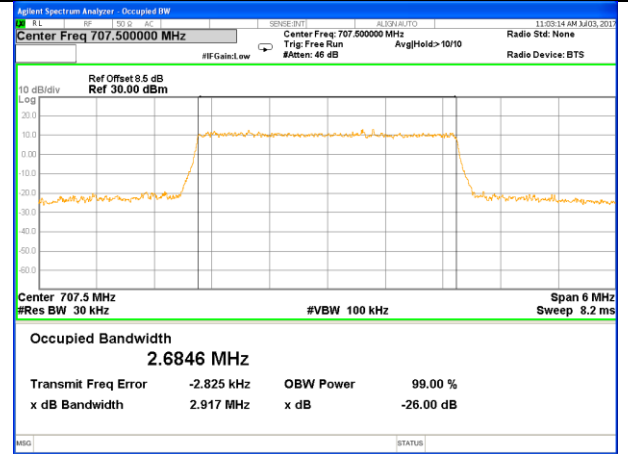

Middle Channel / 20MHz / QPSK

Middle Channel / 20MHz / 16QAM

Highest Channel / 20MHz / QPSK

Highest Channel / 20MHz / 16QAM

LTE band 12

LTE band 12 (99% and -26 Bandwidth)

LTE band 12

LTE band 12 (99% and -26 Bandwidth)

Lowest Channel / 3MHz / QPSK

Lowest Channel / 3MHz / 16QAM

Middle Channel / 3MHz / QPSK

Middle Channel / 3MHz / 16QAM

Highest Channel / 3MHz / QPSK

Highest Channel / 3MHz / 16QAM

LTE band 12

LTE band 12 (99% and -26 Bandwidth)

Lowest Channel / 5MHz / QPSK

Lowest Channel / 5MHz / 16QAM

Middle Channel / 5MHz / QPSK

Middle Channel / 5MHz / 16QAM

Highest Channel / 5MHz / QPSK

Highest Channel / 5MHz / 16QAM

LTE band 12

LTE band 12 (99% and -26 Bandwidth)