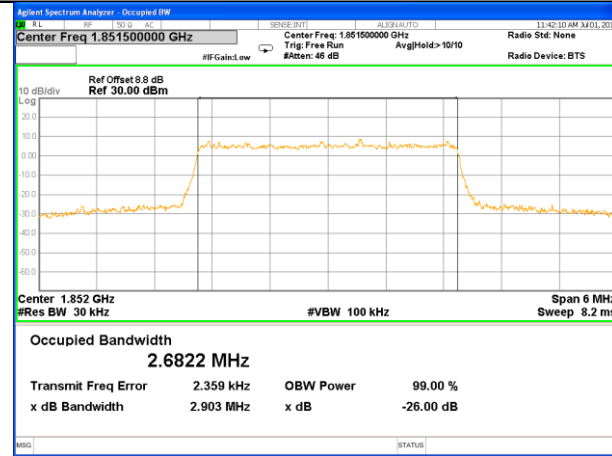

## LTE band 2

LTE band 2 (99% and -26 Bandwidth)

LTE band 2

LTE band 2 (99% and -26 Bandwidth)

Lowest Channel / 3MHz / QPSK

Lowest Channel / 3MHz / 16QAM

Middle Channel / 3MHz / QPSK

Middle Channel / 3MHz / 16QAM

Highest Channel / 3MHz / QPSK

Highest Channel / 3MHz / 16QAM

LTE band 2

LTE band 2 (99% and -26 Bandwidth)

Lowest Channel / 5MHz / QPSK

Lowest Channel / 5MHz / 16QAM

Middle Channel / 5MHz / QPSK

Middle Channel / 5MHz / 16QAM