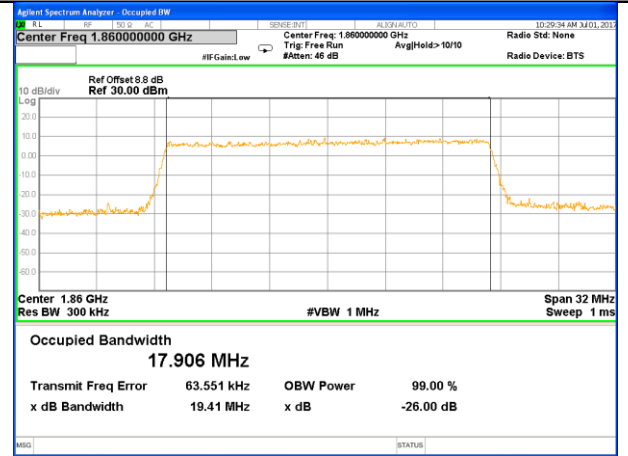

Highest Channel / 10MHz / QPSK

Highest Channel / 10MHz / 16QAM

LTE band 2

LTE band 2 (99% and -26 Bandwidth)

Lowest Channel / 15MHz / QPSK

Lowest Channel / 15MHz / 16QAM

Middle Channel / 15MHz / QPSK

Middle Channel / 15MHz / 16QAM

Highest Channel / 15MHz / QPSK

Highest Channel / 15MHz / 16QAM

LTE band 2

LTE band 2 (99% and -26 Bandwidth)

Lowest Channel / 20MHz / QPSK

Lowest Channel / 20MHz / 16QAM

Middle Channel / 20MHz / QPSK

Middle Channel / 20MHz / 16QAM

Highest Channel / 20MHz / QPSK

Highest Channel / 20MHz / 16QAM

LTE band 4

LTE band 4 (99% and -26 Bandwidth)

LTE band 4

LTE band 4 (99% and -26 Bandwidth)

Lowest Channel / 3MHz / QPSK

Lowest Channel / 3MHz / 16QAM