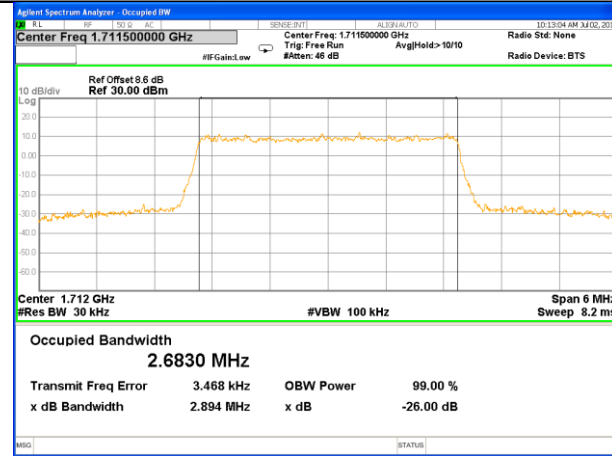

Highest Channel / 15MHz / QPSK

Highest Channel / 15MHz / 16QAM

LTE band 2

LTE band 2 (99% and -26 Bandwidth)

Lowest Channel / 20MHz / QPSK

Lowest Channel / 20MHz / 16QAM

Middle Channel / 20MHz / QPSK

Middle Channel / 20MHz / 16QAM

Highest Channel / 20MHz / QPSK

Highest Channel / 20MHz / 16QAM

LTE band 4

LTE band 4 (99% and -26 Bandwidth)

LTE band 4

LTE band 4 (99% and -26 Bandwidth)

Lowest Channel / 3MHz / QPSK

Lowest Channel / 3MHz / 16QAM

Middle Channel / 3MHz / QPSK

Middle Channel / 3MHz / 16QAM

Highest Channel / 3MHz / QPSK

Highest Channel / 3MHz / 16QAM

LTE band 4

LTE band 4 (99% and -26 Bandwidth)

Lowest Channel / 5MHz / QPSK

Lowest Channel / 5MHz / 16QAM