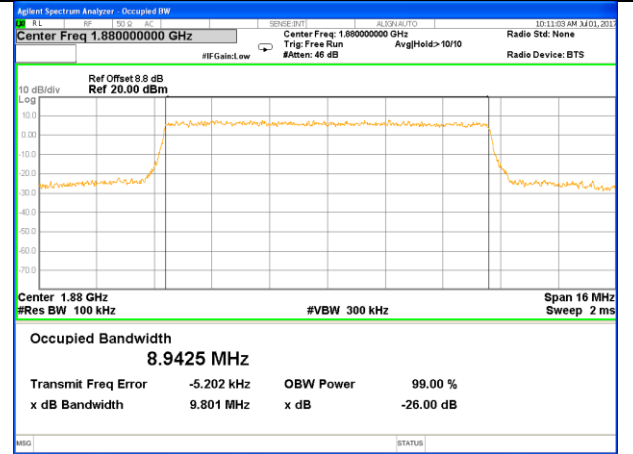

Highest Channel / 3MHz / QPSK

Highest Channel / 3MHz / 16QAM

LTE band 2

LTE band 2 (99% and -26 Bandwidth)

Lowest Channel / 5MHz / QPSK

Lowest Channel / 5MHz / 16QAM

Middle Channel / 5MHz / QPSK

Middle Channel / 5MHz / 16QAM

Highest Channel / 5MHz / QPSK

Highest Channel / 5MHz / 16QAM

LTE band 2

LTE band 2 (99% and -26 Bandwidth)

Lowest Channel / 10MHz / QPSK

Lowest Channel / 10MHz / 16QAM

Middle Channel / 10MHz / QPSK

Middle Channel / 10MHz / 16QAM

Highest Channel / 10MHz / QPSK

Highest Channel / 10MHz / 16QAM

LTE band 2

LTE band 2 (99% and -26 Bandwidth)

Lowest Channel / 15MHz / QPSK

Lowest Channel / 15MHz / 16QAM

Middle Channel / 15MHz / QPSK

Middle Channel / 15MHz / 16QAM