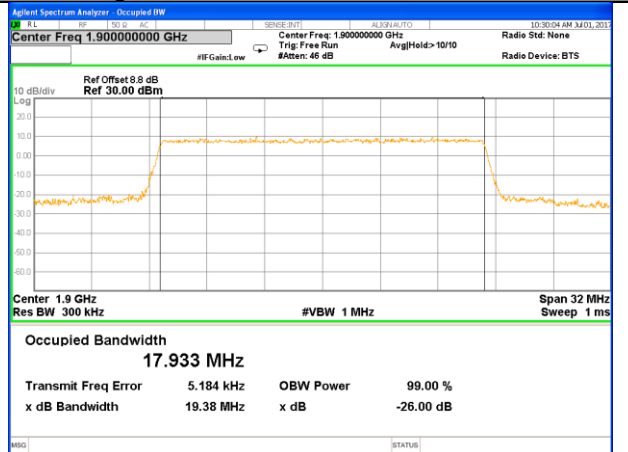

Highest Channel / 10MHz / QPSK

Highest Channel / 10MHz / 16QAM

LTE band 2

LTE band 2 (99% and -26 Bandwidth)

Lowest Channel / 15MHz / QPSK

Lowest Channel / 15MHz / 16QAM

Middle Channel / 15MHz / QPSK

Middle Channel / 15MHz / 16QAM

Highest Channel / 15MHz / QPSK

Highest Channel / 15MHz / 16QAM

LTE band 2

LTE band 2 (99% and -26 Bandwidth)

Lowest Channel / 20MHz / QPSK

Lowest Channel / 20MHz / 16QAM

Middle Channel / 20MHz / QPSK

Middle Channel / 20MHz / 16QAM

Highest Channel / 20MHz / QPSK

Highest Channel / 20MHz / 16QAM

LTE band 4

LTE band 4 (99% and -26 Bandwidth)

LTE band 4

LTE band 4 (99% and -26 Bandwidth)

Lowest Channel / 3MHz / QPSK

Lowest Channel / 3MHz / 16QAM