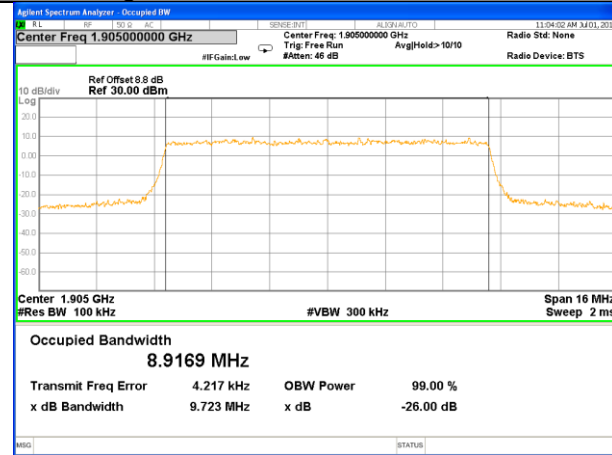

Highest Channel / 3MHz / QPSK

Highest Channel / 3MHz / 16QAM

LTE band 2

LTE band 2 (99% and -26 Bandwidth)

Lowest Channel / 5MHz / QPSK

Lowest Channel / 5MHz / 16QAM

Middle Channel / 5MHz / QPSK

Middle Channel / 5MHz / 16QAM

Highest Channel / 5MHz / QPSK

Highest Channel / 5MHz / 16QAM

LTE band 2

LTE band 2 (99% and -26 Bandwidth)

Lowest Channel / 10MHz / QPSK

Lowest Channel / 10MHz / 16QAM

Middle Channel / 10MHz / QPSK

Middle Channel / 10MHz / 16QAM

Highest Channel / 10MHz / QPSK

Highest Channel / 10MHz / 16QAM

LTE band 2

LTE band 2 (99% and -26 Bandwidth)

Lowest Channel / 15MHz / QPSK

Lowest Channel / 15MHz / 16QAM

Middle Channel / 15MHz / QPSK

Middle Channel / 15MHz / 16QAM

Highest Channel / 15MHz / QPSK

Highest Channel / 15MHz / 16QAM

LTE band 2

LTE band 2 (99% and -26 Bandwidth)

Lowest Channel / 20MHz / QPSK

Lowest Channel / 20MHz / 16QAM

Middle Channel / 20MHz / QPSK

Middle Channel / 20MHz / 16QAM