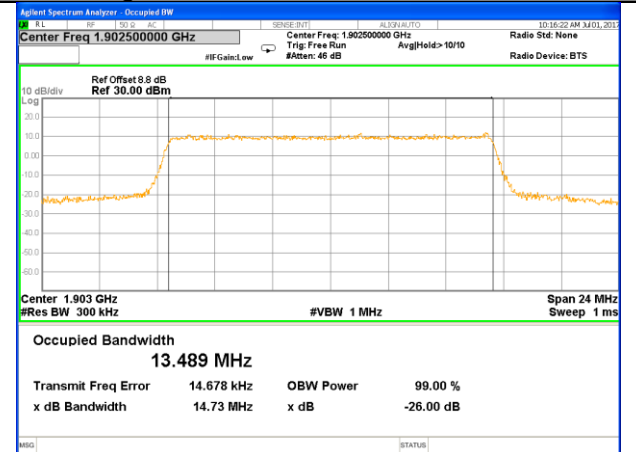

Highest Channel / 5MHz / QPSK

Highest Channel / 5MHz / 16QAM

LTE band 2

LTE band 2 (99% and -26 Bandwidth)

Lowest Channel / 10MHz / QPSK

Lowest Channel / 10MHz / 16QAM

Middle Channel / 10MHz / QPSK

Middle Channel / 10MHz / 16QAM

Highest Channel / 10MHz / QPSK

Highest Channel / 10MHz / 16QAM

LTE band 2

LTE band 2 (99% and -26 Bandwidth)

Lowest Channel / 15MHz / QPSK

Lowest Channel / 15MHz / 16QAM

Middle Channel / 15MHz / QPSK

Middle Channel / 15MHz / 16QAM

Highest Channel / 15MHz / QPSK

Highest Channel / 15MHz / 16QAM

LTE band 2

LTE band 2 (99% and -26 Bandwidth)

Lowest Channel / 20MHz / QPSK

Lowest Channel / 20MHz / 16QAM

Middle Channel / 20MHz / QPSK

Middle Channel / 20MHz / 16QAM