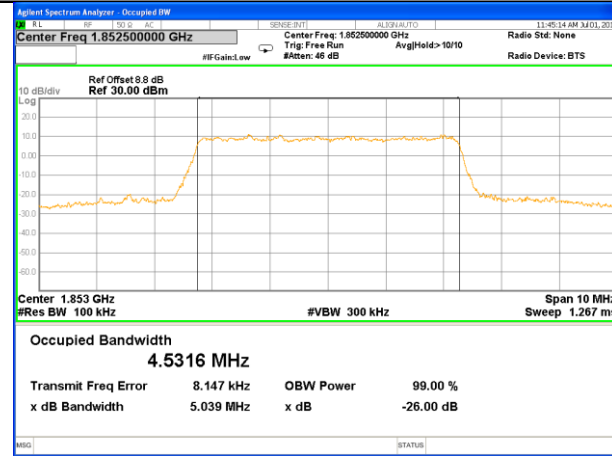

Highest Channel / 3MHz / QPSK

Highest Channel / 3MHz / 16QAM

LTE band 2

LTE band 2 (99% and -26 Bandwidth)

Lowest Channel / 5MHz / QPSK

Lowest Channel / 5MHz / 16QAM

Middle Channel / 5MHz / QPSK

Middle Channel / 5MHz / 16QAM

Highest Channel / 5MHz / QPSK

Highest Channel / 5MHz / 16QAM

LTE band 2

LTE band 2 (99% and -26 Bandwidth)

Lowest Channel / 10MHz / QPSK

Lowest Channel / 10MHz / 16QAM

Middle Channel / 10MHz / QPSK

Middle Channel / 10MHz / 16QAM