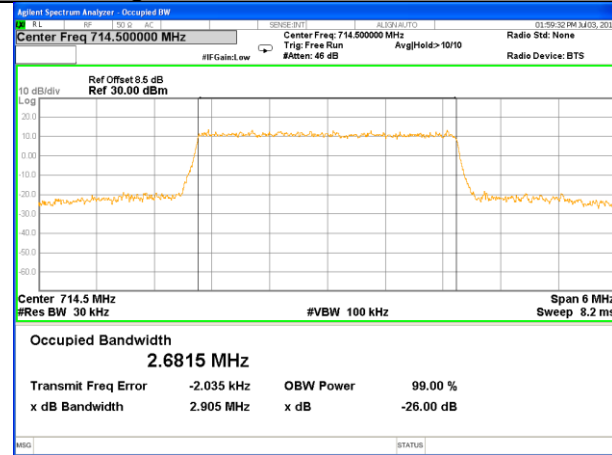

Lowest Channel / 3MHz / QPSK

Lowest Channel / 3MHz / 16QAM

Middle Channel / 3MHz / QPSK

Middle Channel / 3MHz / 16QAM

Highest Channel / 3MHz / QPSK

Highest Channel / 3MHz / 16QAM

LTE band 12

LTE band 12 (99% and -26 Bandwidth)

Lowest Channel / 5MHz / QPSK

Lowest Channel / 5MHz / 16QAM

Middle Channel / 5MHz / QPSK

Middle Channel / 5MHz / 16QAM

Highest Channel / 5MHz / QPSK

Highest Channel / 5MHz / 16QAM

LTE band 12

LTE band 12 (99% and -26 Bandwidth)