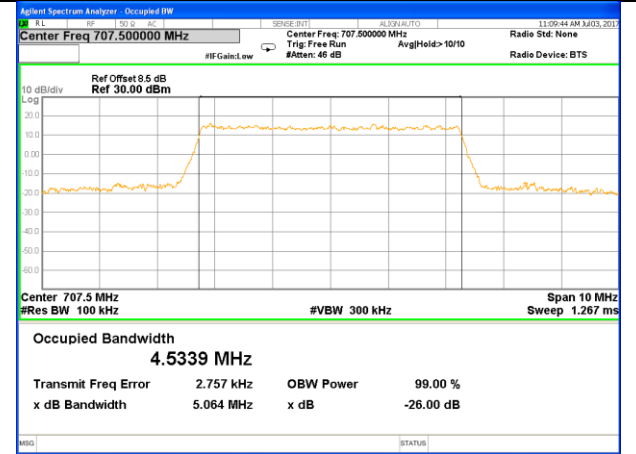

Lowest Channel / 5MHz / QPSK

Lowest Channel / 5MHz / 16QAM

Middle Channel / 5MHz / QPSK

Middle Channel / 5MHz / 16QAM

Highest Channel / 5MHz / QPSK

Highest Channel / 5MHz / 16QAM

LTE band 12

LTE band 12 (99% and -26 Bandwidth)