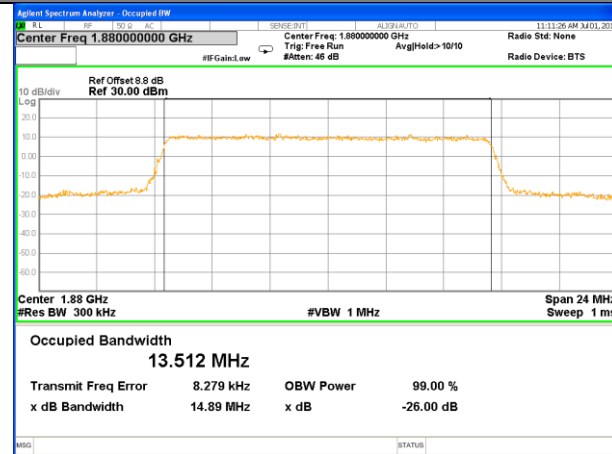

Highest Channel / 5MHz / QPSK

Highest Channel / 5MHz / 16QAM

LTE band 2

LTE band 2 (99% and -26 Bandwidth)

Lowest Channel / 10MHz / QPSK

Lowest Channel / 10MHz / 16QAM

Middle Channel / 10MHz / QPSK

Middle Channel / 10MHz / 16QAM

Highest Channel / 10MHz / QPSK

Highest Channel / 10MHz / 16QAM

LTE band 2

LTE band 2 (99% and -26 Bandwidth)

Lowest Channel / 15MHz / QPSK

Lowest Channel / 15MHz / 16QAM

Middle Channel / 15MHz / QPSK

Middle Channel / 15MHz / 16QAM

Highest Channel / 15MHz / QPSK

Highest Channel / 15MHz / 16QAM

LTE band 2

LTE band 2 (99% and -26 Bandwidth)

Lowest Channel / 20MHz / QPSK

Lowest Channel / 20MHz / 16QAM

Middle Channel / 20MHz / QPSK

Middle Channel / 20MHz / 16QAM

Highest Channel / 20MHz / QPSK

Highest Channel / 20MHz / 16QAM

LTE band 4

LTE band 4 (99% and -26 Bandwidth)

LTE band 4

LTE band 4 (99% and -26 Bandwidth)

Lowest Channel / 3MHz / QPSK

Lowest Channel / 3MHz / 16QAM