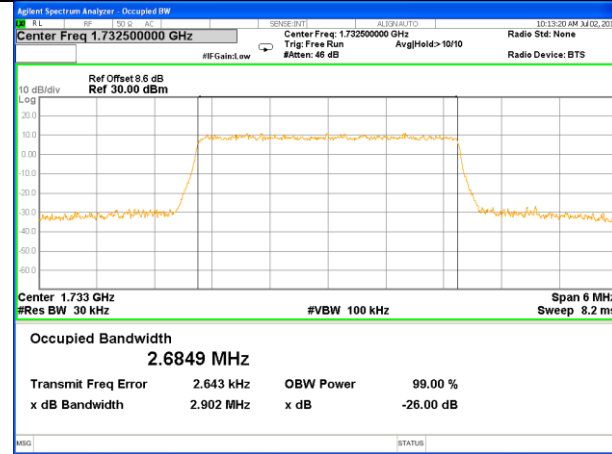

Highest Channel / 15MHz / QPSK

Highest Channel / 15MHz / 16QAM

LTE band 2

LTE band 2 (99% and -26 Bandwidth)

Lowest Channel / 20MHz / QPSK

Lowest Channel / 20MHz / 16QAM

Middle Channel / 20MHz / QPSK

Middle Channel / 20MHz / 16QAM

Highest Channel / 20MHz / QPSK

Highest Channel / 20MHz / 16QAM

LTE band 4

LTE band 4 (99% and -26 Bandwidth)

LTE band 4

LTE band 4 (99% and -26 Bandwidth)

Lowest Channel / 3MHz / QPSK

Lowest Channel / 3MHz / 16QAM

Middle Channel / 3MHz / QPSK

Middle Channel / 3MHz / 16QAM

Highest Channel / 3MHz / QPSK

Highest Channel / 3MHz / 16QAM

LTE band 4

LTE band 4 (99% and -26 Bandwidth)

Lowest Channel / 5MHz / QPSK

Lowest Channel / 5MHz / 16QAM