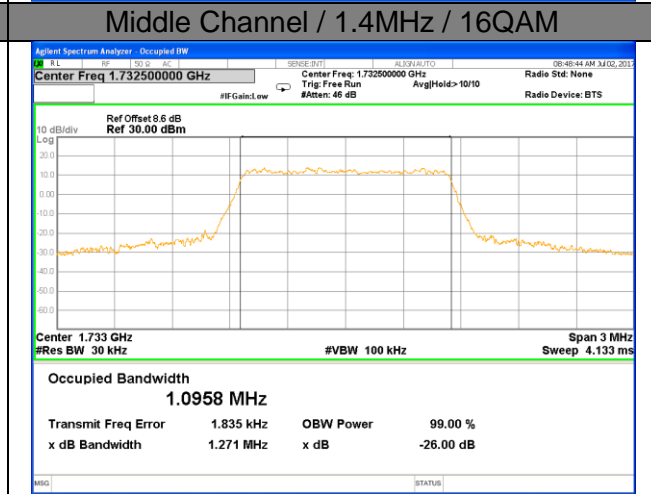

Highest Channel / 15MHz / QPSK

Highest Channel / 15MHz / 16QAM

LTE band 2

LTE band 2 (99% and -26 Bandwidth)

Lowest Channel / 20MHz / QPSK

Lowest Channel / 20MHz / 16QAM

Middle Channel / 20MHz / QPSK

Middle Channel / 20MHz / 16QAM

Highest Channel / 20MHz / QPSK

Highest Channel / 20MHz / 16QAM

LTE band 4

LTE band 4 (99% and -26 Bandwidth)

LTE band 4

LTE band 4 (99% and -26 Bandwidth)

Lowest Channel / 3MHz / QPSK

Lowest Channel / 3MHz / 16QAM

Middle Channel / 3MHz / QPSK

Middle Channel / 3MHz / 16QAM

Highest Channel / 3MHz / QPSK

Highest Channel / 3MHz / 16QAM

LTE band 4

LTE band 4 (99% and -26 Bandwidth)

Lowest Channel / 5MHz / QPSK

Lowest Channel / 5MHz / 16QAM