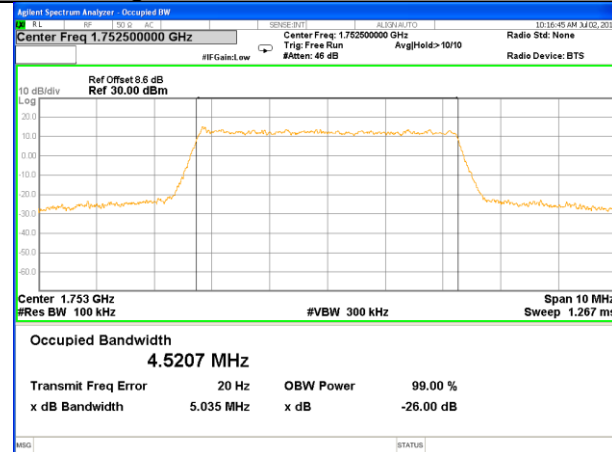

Highest Channel / 20MHz / QPSK

Highest Channel / 20MHz / 16QAM

LTE band 4

LTE band 4 (99% and -26 Bandwidth)

LTE band 4

LTE band 4 (99% and -26 Bandwidth)

Lowest Channel / 3MHz / QPSK

Lowest Channel / 3MHz / 16QAM

Middle Channel / 3MHz / QPSK

Middle Channel / 3MHz / 16QAM

Highest Channel / 3MHz / QPSK

Highest Channel / 3MHz / 16QAM

LTE band 4

LTE band 4 (99% and -26 Bandwidth)

Lowest Channel / 5MHz / QPSK

Lowest Channel / 5MHz / 16QAM

Middle Channel / 5MHz / QPSK

Middle Channel / 5MHz / 16QAM

Highest Channel / 5MHz / QPSK

Highest Channel / 5MHz / 16QAM

LTE band 4

LTE band 4 (99% and -26 Bandwidth)

Lowest Channel / 10MHz / QPSK

Lowest Channel / 10MHz / 16QAM