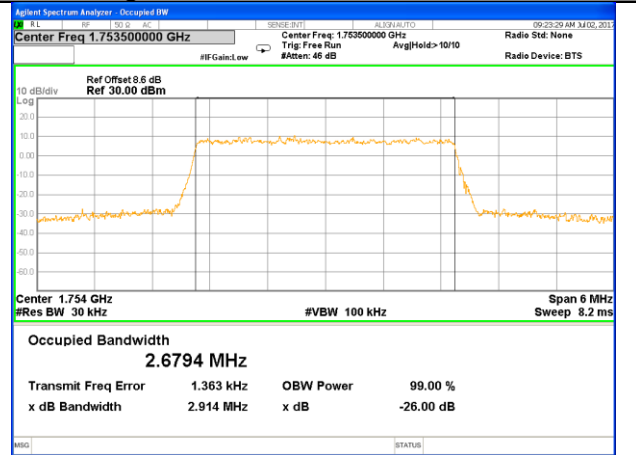

Highest Channel / 20MHz / QPSK

Highest Channel / 20MHz / 16QAM

LTE band 4

LTE band 4 (99% and -26 Bandwidth)

LTE band 4

LTE band 4 (99% and -26 Bandwidth)

Lowest Channel / 3MHz / QPSK

Lowest Channel / 3MHz / 16QAM

Middle Channel / 3MHz / QPSK

Middle Channel / 3MHz / 16QAM

Highest Channel / 3MHz / QPSK

Highest Channel / 3MHz / 16QAM

LTE band 4

LTE band 4 (99% and -26 Bandwidth)

Lowest Channel / 5MHz / QPSK

Lowest Channel / 5MHz / 16QAM

Middle Channel / 5MHz / QPSK

Middle Channel / 5MHz / 16QAM

Highest Channel / 5MHz / QPSK

Highest Channel / 5MHz / 16QAM

LTE band 4

LTE band 4 (99% and -26 Bandwidth)

Lowest Channel / 10MHz / QPSK

Lowest Channel / 10MHz / 16QAM