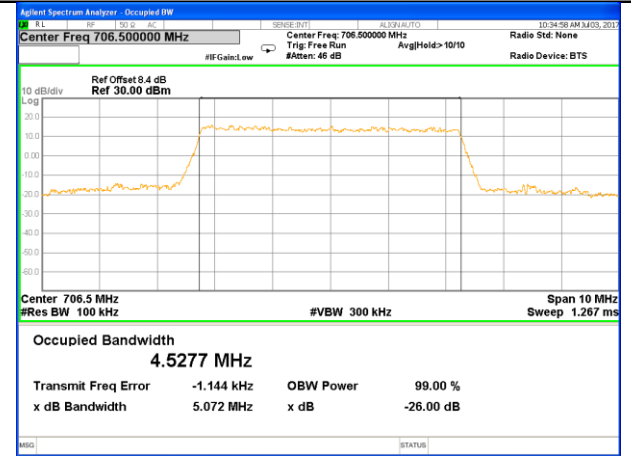

Lowest Channel / 5MHz / 16QAM