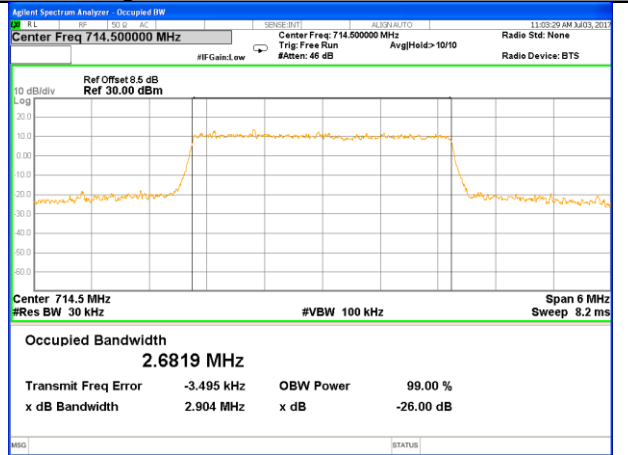

Lowest Channel / 3MHz / QPSK

Lowest Channel / 3MHz / 16QAM

Middle Channel / 3MHz / QPSK

Middle Channel / 3MHz / 16QAM

Highest Channel / 3MHz / QPSK

Highest Channel / 3MHz / 16QAM

LTE band 12

LTE band 12 (99% and -26 Bandwidth)

Lowest Channel / 5MHz / QPSK

Lowest Channel / 5MHz / 16QAM

Middle Channel / 5MHz / QPSK

Middle Channel / 5MHz / 16QAM

Highest Channel / 5MHz / QPSK

Highest Channel / 5MHz / 16QAM

LTE band 12

LTE band 12 (99% and -26 Bandwidth)