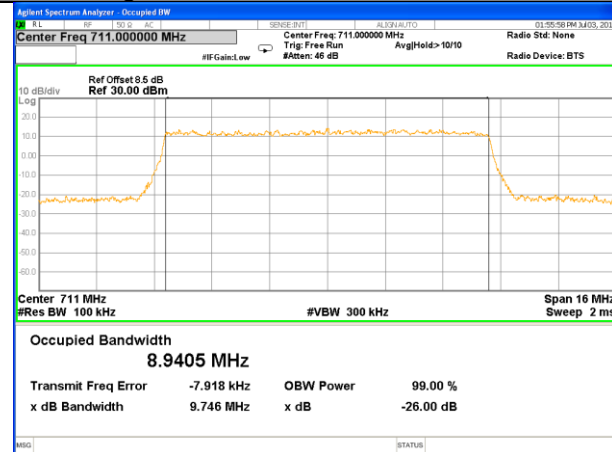

Lowest Channel / 10MHz / QPSK

Lowest Channel / 10MHz / 16QAM

Middle Channel / 10MHz / QPSK

Middle Channel / 10MHz / 16QAM

Highest Channel / 10MHz / QPSK

Highest Channel / 10MHz / 16QAM

LTE band 17

LTE band 17 (99% and -26 Bandwidth)