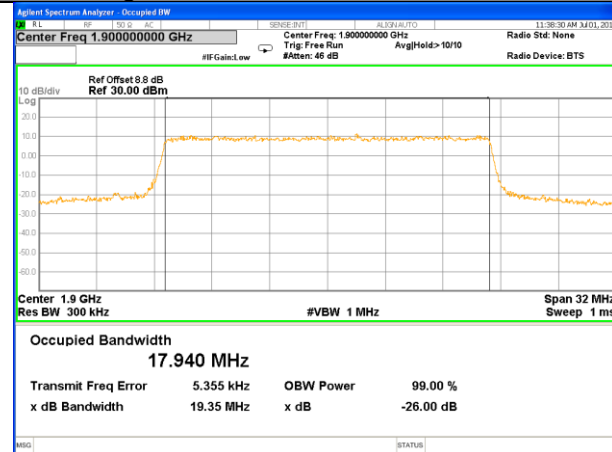

Highest Channel / 10MHz / QPSK

Highest Channel / 10MHz / 16QAM

LTE band 2

LTE band 2 (99% and -26 Bandwidth)

Lowest Channel / 15MHz / QPSK

Lowest Channel / 15MHz / 16QAM

Middle Channel / 15MHz / QPSK

Middle Channel / 15MHz / 16QAM

Highest Channel / 15MHz / QPSK

Highest Channel / 15MHz / 16QAM

LTE band 2

LTE band 2 (99% and -26 Bandwidth)

Lowest Channel / 20MHz / QPSK

Lowest Channel / 20MHz / 16QAM

Middle Channel / 20MHz / QPSK

Middle Channel / 20MHz / 16QAM

Highest Channel / 20MHz / QPSK

Highest Channel / 20MHz / 16QAM

LTE band 4

LTE band 4 (99% and -26 Bandwidth)

LTE band 4

LTE band 4 (99% and -26 Bandwidth)

Lowest Channel / 3MHz / QPSK

Lowest Channel / 3MHz / 16QAM