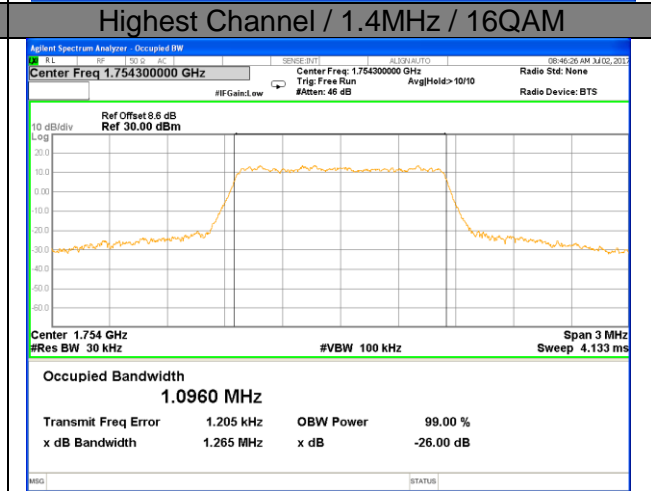

Highest Channel / 15MHz / QPSK

Highest Channel / 15MHz / 16QAM

LTE band 2

LTE band 2 (99% and -26 Bandwidth)

Lowest Channel / 20MHz / QPSK

Lowest Channel / 20MHz / 16QAM

Middle Channel / 20MHz / QPSK

Middle Channel / 20MHz / 16QAM

Highest Channel / 20MHz / QPSK

Highest Channel / 20MHz / 16QAM

LTE band 4

LTE band 4 (99% and -26 Bandwidth)

LTE band 4

LTE band 4 (99% and -26 Bandwidth)

Lowest Channel / 3MHz / QPSK

Lowest Channel / 3MHz / 16QAM

Middle Channel / 3MHz / QPSK

Middle Channel / 3MHz / 16QAM

Highest Channel / 3MHz / QPSK

Highest Channel / 3MHz / 16QAM

LTE band 4

LTE band 4 (99% and -26 Bandwidth)

Lowest Channel / 5MHz / QPSK

Lowest Channel / 5MHz / 16QAM