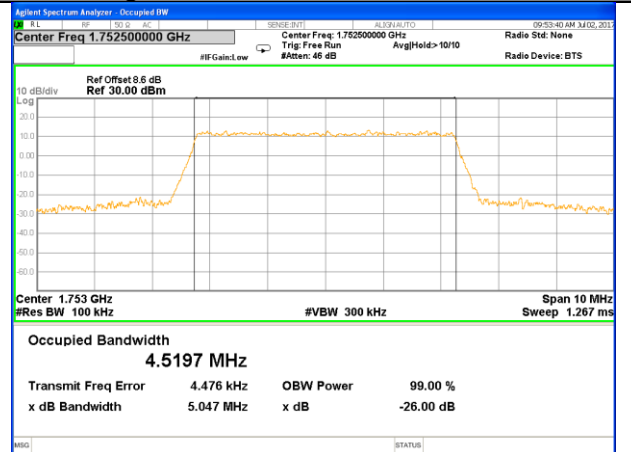

Middle Channel / 5MHz / QPSK

Middle Channel / 5MHz / 16QAM

Highest Channel / 5MHz / QPSK

Highest Channel / 5MHz / 16QAM

LTE band 4

LTE band 4 (99% and -26 Bandwidth)

Lowest Channel / 10MHz / QPSK

Lowest Channel / 10MHz / 16QAM

Middle Channel / 10MHz / QPSK

Middle Channel / 10MHz / 16QAM

Highest Channel / 10MHz / QPSK

Highest Channel / 10MHz / 16QAM

LTE band 4

LTE band 4 (99% and -26 Bandwidth)

Lowest Channel / 15MHz / QPSK

Lowest Channel / 15MHz / 16QAM