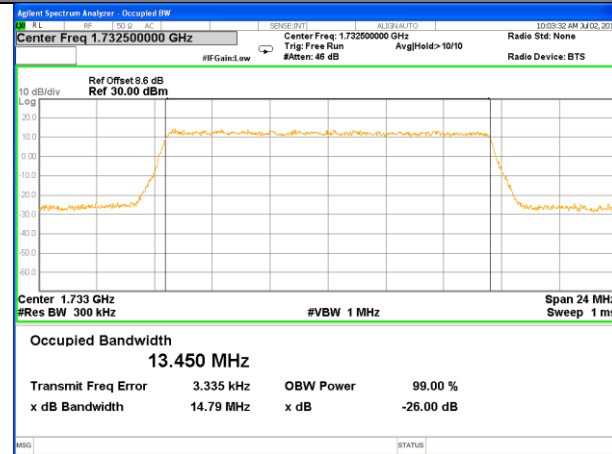

Middle Channel / 5MHz / QPSK

Middle Channel / 5MHz / 16QAM

Highest Channel / 5MHz / QPSK

Highest Channel / 5MHz / 16QAM

LTE band 4

LTE band 4 (99% and -26 Bandwidth)

Lowest Channel / 10MHz / QPSK

Lowest Channel / 10MHz / 16QAM

Middle Channel / 10MHz / QPSK

Middle Channel / 10MHz / 16QAM

Highest Channel / 10MHz / QPSK

Highest Channel / 10MHz / 16QAM

LTE band 4

LTE band 4 (99% and -26 Bandwidth)

Lowest Channel / 15MHz / QPSK

Lowest Channel / 15MHz / 16QAM

Middle Channel / 15MHz / QPSK

Middle Channel / 15MHz / 16QAM

Highest Channel / 15MHz / QPSK

Highest Channel / 15MHz / 16QAM

LTE band 4

LTE band 4 (99% and -26 Bandwidth)

Lowest Channel / 20MHz / QPSK

Lowest Channel / 20MHz / 16QAM