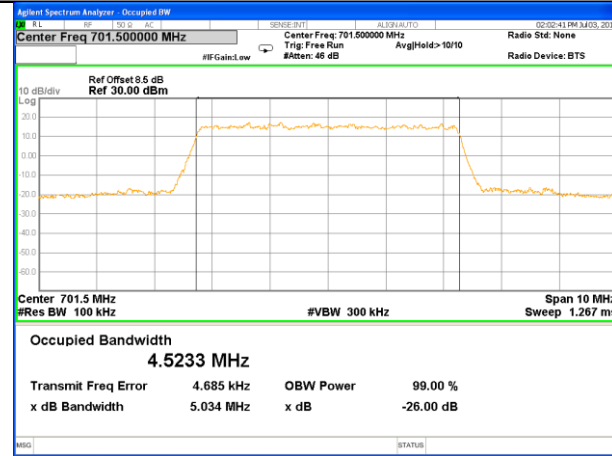

Middle Channel / 20MHz / QPSK

Middle Channel / 20MHz / 16QAM

Highest Channel / 20MHz / QPSK

Highest Channel / 20MHz / 16QAM

LTE band 12

LTE band 12 (99% and -26 Bandwidth)

LTE band 12

LTE band 12 (99% and -26 Bandwidth)

Lowest Channel / 3MHz / QPSK

Lowest Channel / 3MHz / 16QAM

Middle Channel / 3MHz / QPSK

Middle Channel / 3MHz / 16QAM

Highest Channel / 3MHz / QPSK

Highest Channel / 3MHz / 16QAM

LTE band 12

LTE band 12 (99% and -26 Bandwidth)

Lowest Channel / 5MHz / QPSK

Lowest Channel / 5MHz / 16QAM

Middle Channel / 5MHz / QPSK

Middle Channel / 5MHz / 16QAM

Highest Channel / 5MHz / QPSK

Highest Channel / 5MHz / 16QAM

LTE band 12

LTE band 12 (99% and -26 Bandwidth)