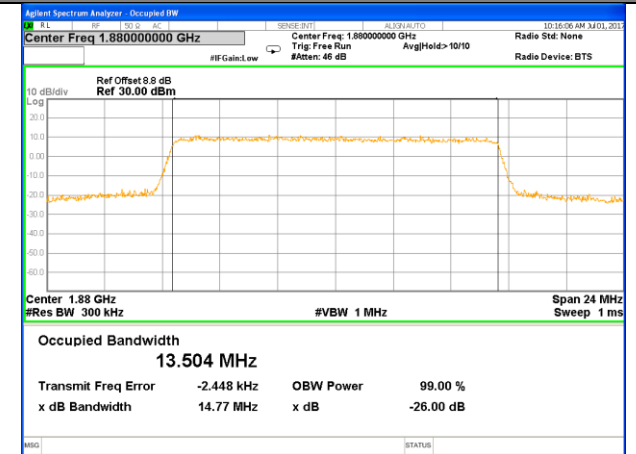

Highest Channel / 5MHz / QPSK

Highest Channel / 5MHz / 16QAM

LTE band 2

LTE band 2 (99% and -26 Bandwidth)

Lowest Channel / 10MHz / QPSK

Lowest Channel / 10MHz / 16QAM

Middle Channel / 10MHz / QPSK

Middle Channel / 10MHz / 16QAM

Highest Channel / 10MHz / QPSK

Highest Channel / 10MHz / 16QAM

LTE band 2

LTE band 2 (99% and -26 Bandwidth)

Lowest Channel / 15MHz / QPSK

Lowest Channel / 15MHz / 16QAM

Middle Channel / 15MHz / QPSK

Middle Channel / 15MHz / 16QAM

Highest Channel / 15MHz / QPSK

Highest Channel / 15MHz / 16QAM

LTE band 2

LTE band 2 (99% and -26 Bandwidth)

Lowest Channel / 20MHz / QPSK

Lowest Channel / 20MHz / 16QAM

Middle Channel / 20MHz / QPSK

Middle Channel / 20MHz / 16QAM