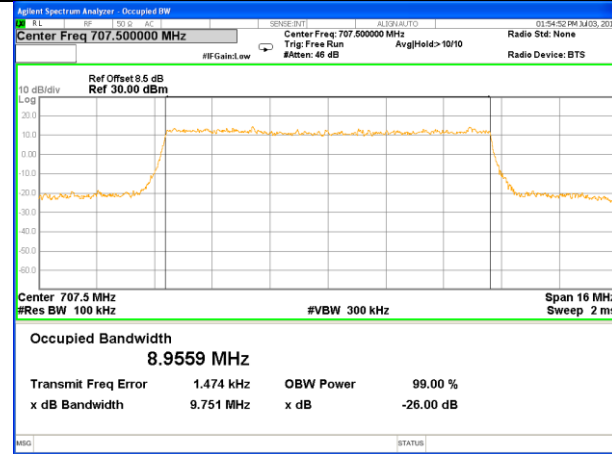

Lowest Channel / 5MHz / QPSK

Lowest Channel / 5MHz / 16QAM

Middle Channel / 5MHz / QPSK

Middle Channel / 5MHz / 16QAM

Highest Channel / 5MHz / QPSK

Highest Channel / 5MHz / 16QAM

LTE band 12

LTE band 12 (99% and -26 Bandwidth)

Lowest Channel / 10MHz / QPSK

Lowest Channel / 10MHz / 16QAM

Middle Channel / 10MHz / QPSK

Middle Channel / 10MHz / 16QAM

Highest Channel / 10MHz / QPSK

Highest Channel / 10MHz / 16QAM

LTE band 17

LTE band 17 (99% and -26 Bandwidth)