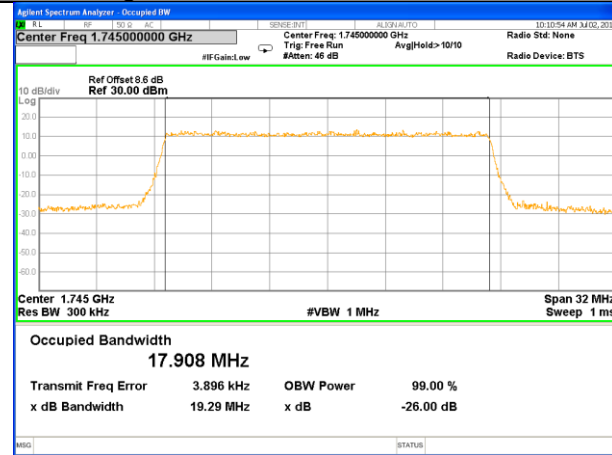

Middle Channel / 15MHz / QPSK

Middle Channel / 15MHz / 16QAM

Highest Channel / 15MHz / QPSK

Highest Channel / 15MHz / 16QAM

LTE band 4

LTE band 4 (99% and -26 Bandwidth)

Lowest Channel / 20MHz / QPSK

Lowest Channel / 20MHz / 16QAM

Middle Channel / 20MHz / QPSK

Middle Channel / 20MHz / 16QAM

Highest Channel / 20MHz / QPSK

Highest Channel / 20MHz / 16QAM

LTE band 12

LTE band 12 (99% and -26 Bandwidth)

LTE band 12

LTE band 12 (99% and -26 Bandwidth)