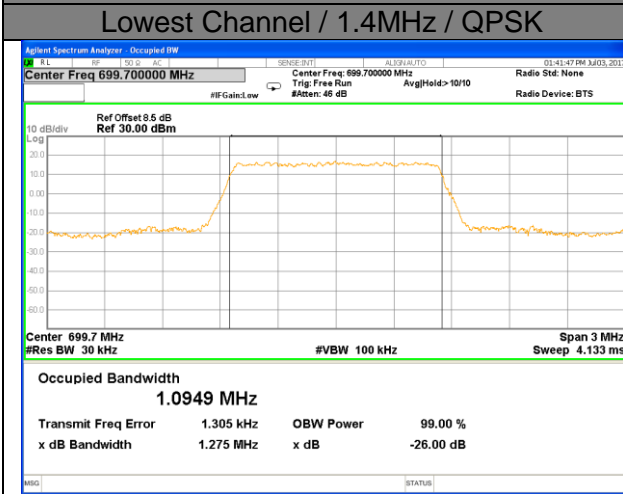

Middle Channel / 15MHz / QPSK

Middle Channel / 15MHz / 16QAM

Highest Channel / 15MHz / QPSK

Highest Channel / 15MHz / 16QAM

LTE band 4

LTE band 4 (99% and -26 Bandwidth)

Lowest Channel / 20MHz / QPSK

Lowest Channel / 20MHz / 16QAM

Middle Channel / 20MHz / QPSK

Middle Channel / 20MHz / 16QAM

Highest Channel / 20MHz / QPSK

Highest Channel / 20MHz / 16QAM

LTE band 12

LTE band 12 (99% and -26 Bandwidth)

LTE band 12

LTE band 12 (99% and -26 Bandwidth)

Lowest Channel / 3MHz / QPSK

Lowest Channel / 3MHz / 16QAM

Middle Channel / 3MHz / QPSK

Middle Channel / 3MHz / 16QAM

Highest Channel / 3MHz / QPSK

Highest Channel / 3MHz / 16QAM

LTE band 12

LTE band 12 (99% and -26 Bandwidth)