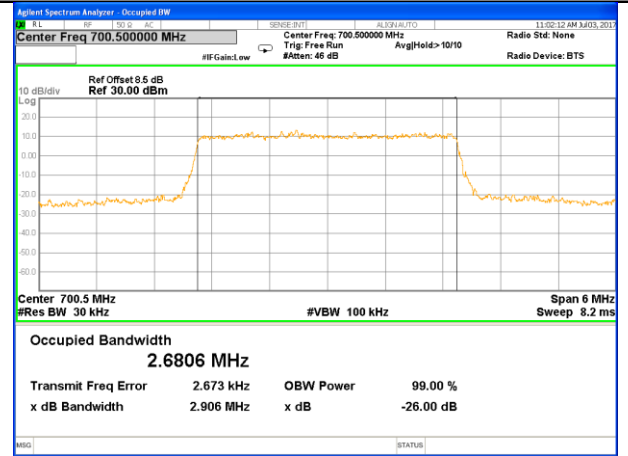

Lowest Channel / 3MHz / 16QAM