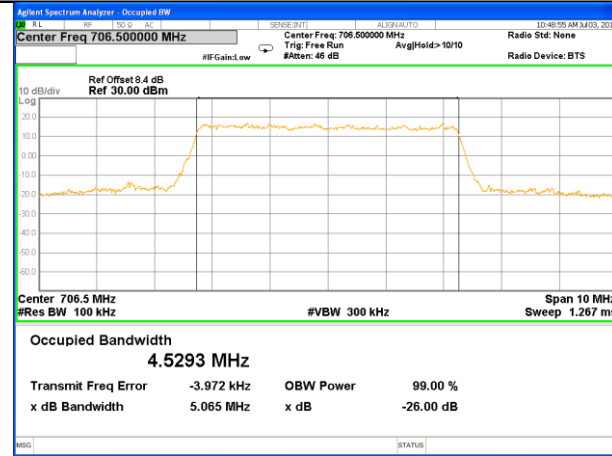

Lowest Channel / 5MHz / QPSK

Lowest Channel / 5MHz / 16QAM

Middle Channel / 5MHz / QPSK

Middle Channel / 5MHz / 16QAM

Highest Channel / 5MHz / QPSK

Highest Channel / 5MHz / 16QAM

LTE band 12

LTE band 12 (99% and -26 Bandwidth)

Lowest Channel / 10MHz / QPSK

Lowest Channel / 10MHz / 16QAM

Middle Channel / 10MHz / QPSK

Middle Channel / 10MHz / 16QAM

Highest Channel / 10MHz / QPSK

Highest Channel / 10MHz / 16QAM

LTE band 17

LTE band 17 (99% and -26 Bandwidth)

Lowest Channel / 5MHz / QPSK

Lowest Channel / 5MHz / 16QAM

Middle Channel / 5MHz / QPSK

Middle Channel / 5MHz / 16QAM

Highest Channel / 5MHz / QPSK

Highest Channel / 5MHz / 16QAM

LTE band 17

LTE band 17 (99% and -26 Bandwidth)