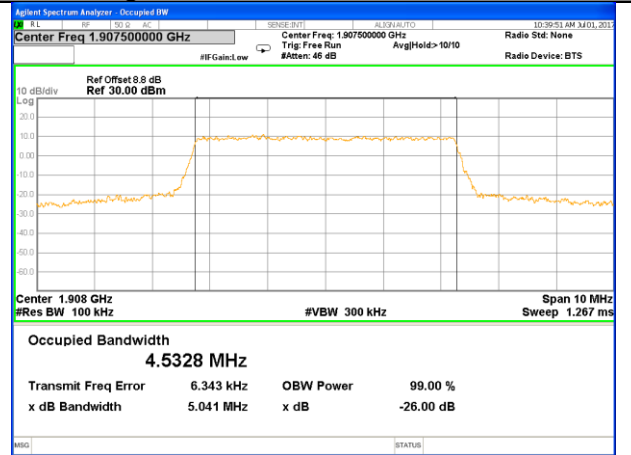

Highest Channel / 3MHz / QPSK

Highest Channel / 3MHz / 16QAM

LTE band 2

LTE band 2 (99% and -26 Bandwidth)

Lowest Channel / 5MHz / QPSK

Lowest Channel / 5MHz / 16QAM

Middle Channel / 5MHz / QPSK

Middle Channel / 5MHz / 16QAM

Highest Channel / 5MHz / QPSK

Highest Channel / 5MHz / 16QAM

LTE band 2

LTE band 2 (99% and -26 Bandwidth)

Lowest Channel / 10MHz / QPSK

Lowest Channel / 10MHz / 16QAM

Middle Channel / 10MHz / QPSK

Middle Channel / 10MHz / 16QAM