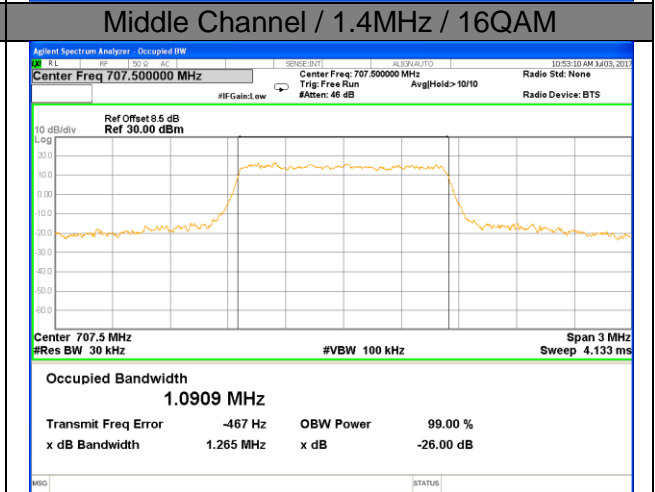

Middle Channel / 15MHz / QPSK

Middle Channel / 15MHz / 16QAM

Highest Channel / 15MHz / QPSK

Highest Channel / 15MHz / 16QAM

LTE band 4

LTE band 4 (99% and -26 Bandwidth)

Lowest Channel / 20MHz / QPSK

Lowest Channel / 20MHz / 16QAM

Middle Channel / 20MHz / QPSK

Middle Channel / 20MHz / 16QAM

Highest Channel / 20MHz / QPSK

Highest Channel / 20MHz / 16QAM

LTE band 12

LTE band 12 (99% and -26 Bandwidth)

LTE band 12

LTE band 12 (99% and -26 Bandwidth)

Lowest Channel / 3MHz / QPSK

Lowest Channel / 3MHz / 16QAM

Middle Channel / 3MHz / QPSK

Middle Channel / 3MHz / 16QAM

Highest Channel / 3MHz / QPSK

Highest Channel / 3MHz / 16QAM

LTE band 12

LTE band 12 (99% and -26 Bandwidth)