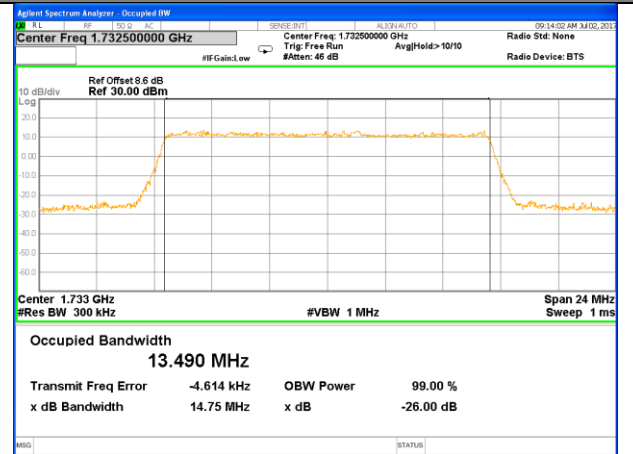

Middle Channel / 5MHz / QPSK

Middle Channel / 5MHz / 16QAM

Highest Channel / 5MHz / QPSK

Highest Channel / 5MHz / 16QAM

LTE band 4

LTE band 4 (99% and -26 Bandwidth)

Lowest Channel / 10MHz / QPSK

Lowest Channel / 10MHz / 16QAM

Middle Channel / 10MHz / QPSK

Middle Channel / 10MHz / 16QAM

Highest Channel / 10MHz / QPSK

Highest Channel / 10MHz / 16QAM

LTE band 4

LTE band 4 (99% and -26 Bandwidth)

Lowest Channel / 15MHz / QPSK

Lowest Channel / 15MHz / 16QAM

Middle Channel / 15MHz / QPSK

Middle Channel / 15MHz / 16QAM

Highest Channel / 15MHz / QPSK

Highest Channel / 15MHz / 16QAM

LTE band 4

LTE band 4 (99% and -26 Bandwidth)

Lowest Channel / 20MHz / QPSK

Lowest Channel / 20MHz / 16QAM