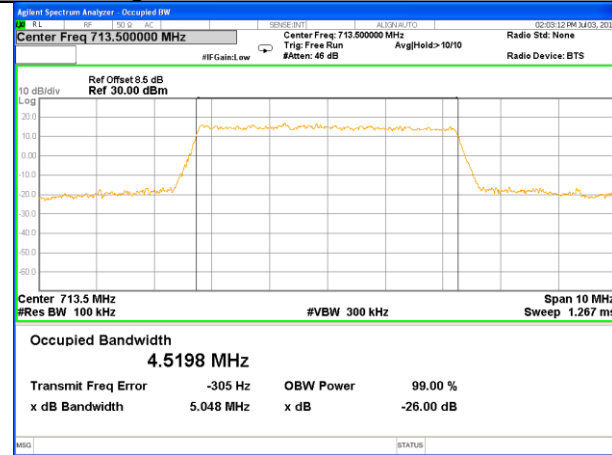

Lowest Channel / 5MHz / QPSK

Lowest Channel / 5MHz / 16QAM

Middle Channel / 5MHz / QPSK

Middle Channel / 5MHz / 16QAM

Highest Channel / 5MHz / QPSK

Highest Channel / 5MHz / 16QAM

LTE band 12

LTE band 12 (99% and -26 Bandwidth)

Lowest Channel / 10MHz / QPSK

Lowest Channel / 10MHz / 16QAM

Middle Channel / 10MHz / QPSK

Middle Channel / 10MHz / 16QAM

Highest Channel / 10MHz / QPSK

Highest Channel / 10MHz / 16QAM

LTE band 17

LTE band 17 (99% and -26 Bandwidth)