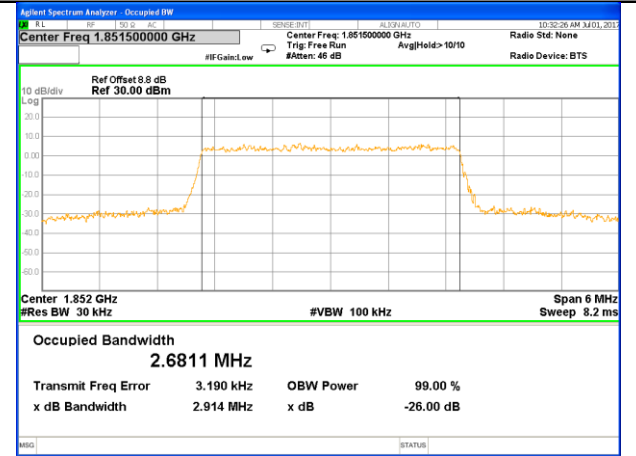

## LTE band 2

LTE band 2 (99% and -26 Bandwidth)

LTE band 2

LTE band 2 (99% and -26 Bandwidth)

Lowest Channel / 3MHz / QPSK

Lowest Channel / 3MHz / 16QAM

Middle Channel / 3MHz / QPSK

Middle Channel / 3MHz / 16QAM

Highest Channel / 3MHz / QPSK

Highest Channel / 3MHz / 16QAM

LTE band 2

LTE band 2 (99% and -26 Bandwidth)

Lowest Channel / 5MHz / QPSK

Lowest Channel / 5MHz / 16QAM

Middle Channel / 5MHz / QPSK

Middle Channel / 5MHz / 16QAM