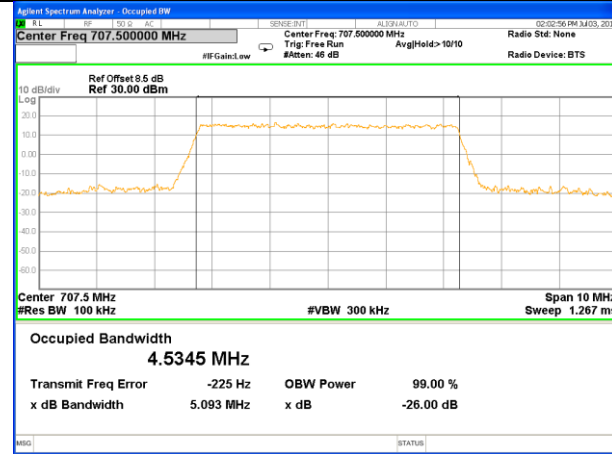

Middle Channel / 20MHz / QPSK

Middle Channel / 20MHz / 16QAM

Highest Channel / 20MHz / QPSK

Highest Channel / 20MHz / 16QAM

LTE band 12

LTE band 12 (99% and -26 Bandwidth)

LTE band 12

LTE band 12 (99% and -26 Bandwidth)

Lowest Channel / 3MHz / QPSK

Lowest Channel / 3MHz / 16QAM

Middle Channel / 3MHz / QPSK

Middle Channel / 3MHz / 16QAM

Highest Channel / 3MHz / QPSK

Highest Channel / 3MHz / 16QAM

LTE band 12

LTE band 12 (99% and -26 Bandwidth)

Lowest Channel / 5MHz / QPSK

Lowest Channel / 5MHz / 16QAM

Middle Channel / 5MHz / QPSK

Middle Channel / 5MHz / 16QAM

Highest Channel / 5MHz / QPSK

Highest Channel / 5MHz / 16QAM

LTE band 12

LTE band 12 (99% and -26 Bandwidth)