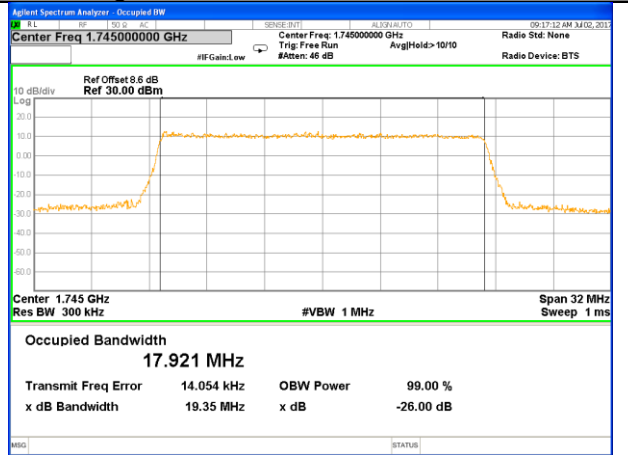

Middle Channel / 15MHz / QPSK

Middle Channel / 15MHz / 16QAM

Highest Channel / 15MHz / QPSK

Highest Channel / 15MHz / 16QAM

LTE band 4

LTE band 4 (99% and -26 Bandwidth)

Lowest Channel / 20MHz / QPSK

Lowest Channel / 20MHz / 16QAM

Middle Channel / 20MHz / QPSK

Middle Channel / 20MHz / 16QAM

Highest Channel / 20MHz / QPSK

Highest Channel / 20MHz / 16QAM

LTE band 12

LTE band 12 (99% and -26 Bandwidth)

LTE band 12

LTE band 12 (99% and -26 Bandwidth)

Lowest Channel / 3MHz / QPSK

Lowest Channel / 3MHz / 16QAM

Middle Channel / 3MHz / QPSK

Middle Channel / 3MHz / 16QAM

Highest Channel / 3MHz / QPSK

Highest Channel / 3MHz / 16QAM

LTE band 12

LTE band 12 (99% and -26 Bandwidth)