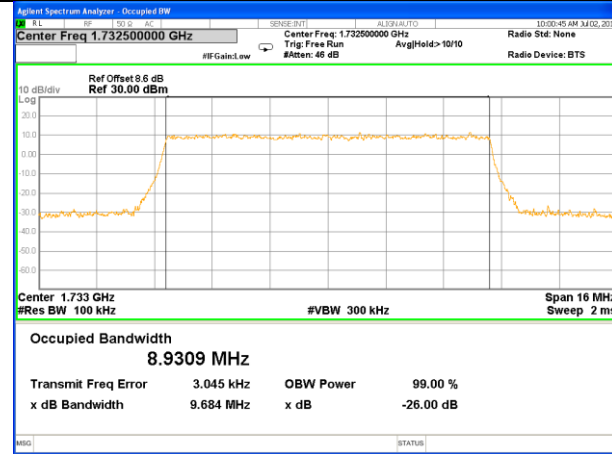

Middle Channel / 5MHz / QPSK

Middle Channel / 5MHz / 16QAM

Highest Channel / 5MHz / QPSK

Highest Channel / 5MHz / 16QAM

LTE band 4

LTE band 4 (99% and -26 Bandwidth)

Lowest Channel / 10MHz / QPSK

Lowest Channel / 10MHz / 16QAM

Middle Channel / 10MHz / QPSK

Middle Channel / 10MHz / 16QAM

Highest Channel / 10MHz / QPSK

Highest Channel / 10MHz / 16QAM

LTE band 4

LTE band 4 (99% and -26 Bandwidth)

Lowest Channel / 15MHz / QPSK

Lowest Channel / 15MHz / 16QAM