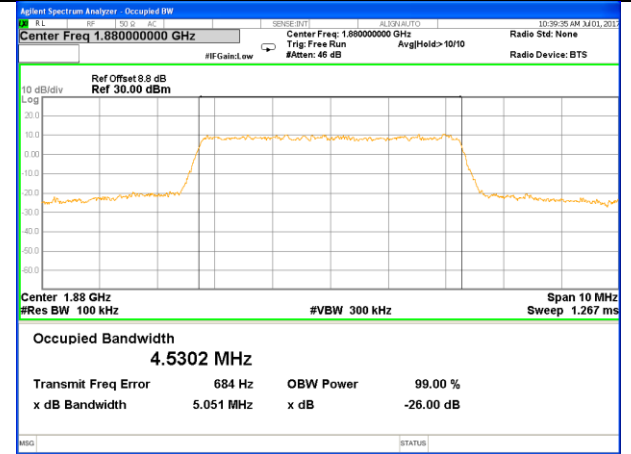

Highest Channel / 3MHz / QPSK

Highest Channel / 3MHz / 16QAM

LTE band 2

LTE band 2 (99% and -26 Bandwidth)

Lowest Channel / 5MHz / QPSK

Lowest Channel / 5MHz / 16QAM

Middle Channel / 5MHz / QPSK

Middle Channel / 5MHz / 16QAM

Highest Channel / 5MHz / QPSK

Highest Channel / 5MHz / 16QAM

LTE band 2

LTE band 2 (99% and -26 Bandwidth)

Lowest Channel / 10MHz / QPSK

Lowest Channel / 10MHz / 16QAM

Middle Channel / 10MHz / QPSK

Middle Channel / 10MHz / 16QAM