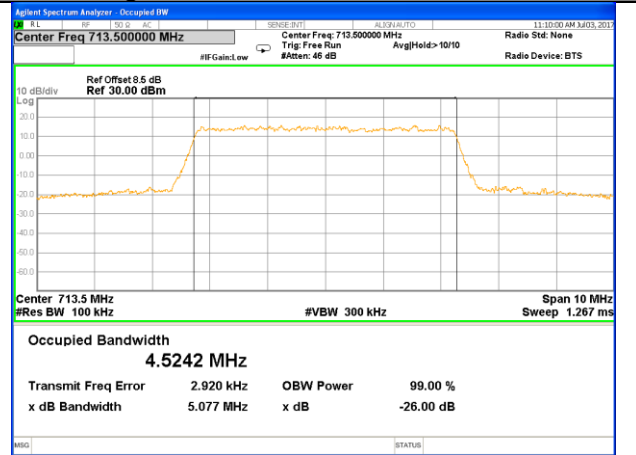

Lowest Channel / 5MHz / QPSK

Lowest Channel / 5MHz / 16QAM

Middle Channel / 5MHz / QPSK

Middle Channel / 5MHz / 16QAM

Highest Channel / 5MHz / QPSK

Highest Channel / 5MHz / 16QAM

LTE band 12

LTE band 12 (99% and -26 Bandwidth)