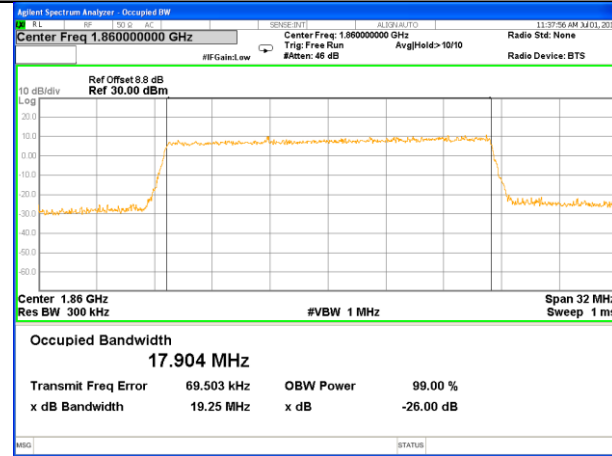

Highest Channel / 10MHz / QPSK

Highest Channel / 10MHz / 16QAM

LTE band 2

LTE band 2 (99% and -26 Bandwidth)

Lowest Channel / 15MHz / QPSK

Lowest Channel / 15MHz / 16QAM

Middle Channel / 15MHz / QPSK

Middle Channel / 15MHz / 16QAM

Highest Channel / 15MHz / QPSK

Highest Channel / 15MHz / 16QAM

LTE band 2

LTE band 2 (99% and -26 Bandwidth)

Lowest Channel / 20MHz / QPSK

Lowest Channel / 20MHz / 16QAM

Middle Channel / 20MHz / QPSK

Middle Channel / 20MHz / 16QAM

Highest Channel / 20MHz / QPSK

Highest Channel / 20MHz / 16QAM

LTE band 4

LTE band 4 (99% and -26 Bandwidth)

LTE band 4

LTE band 4 (99% and -26 Bandwidth)

Lowest Channel / 3MHz / QPSK

Lowest Channel / 3MHz / 16QAM