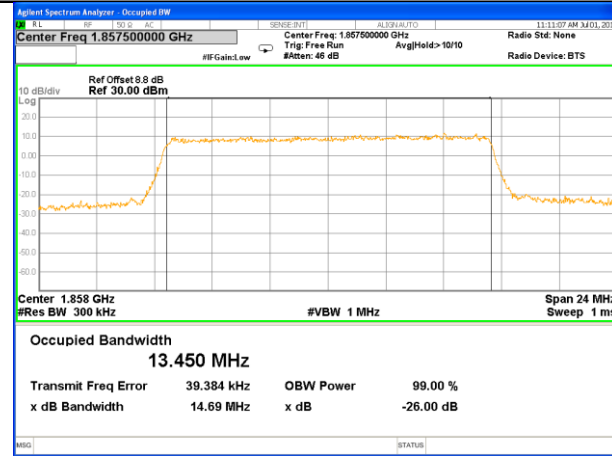

Highest Channel / 5MHz / QPSK

Highest Channel / 5MHz / 16QAM

LTE band 2

LTE band 2 (99% and -26 Bandwidth)

Lowest Channel / 10MHz / QPSK

Lowest Channel / 10MHz / 16QAM

Middle Channel / 10MHz / QPSK

Middle Channel / 10MHz / 16QAM

Highest Channel / 10MHz / QPSK

Highest Channel / 10MHz / 16QAM

LTE band 2

LTE band 2 (99% and -26 Bandwidth)

Lowest Channel / 15MHz / QPSK

Lowest Channel / 15MHz / 16QAM

Middle Channel / 15MHz / QPSK

Middle Channel / 15MHz / 16QAM

Highest Channel / 15MHz / QPSK

Highest Channel / 15MHz / 16QAM

LTE band 2

LTE band 2 (99% and -26 Bandwidth)

Lowest Channel / 20MHz / QPSK

Lowest Channel / 20MHz / 16QAM

Middle Channel / 20MHz / QPSK

Middle Channel / 20MHz / 16QAM