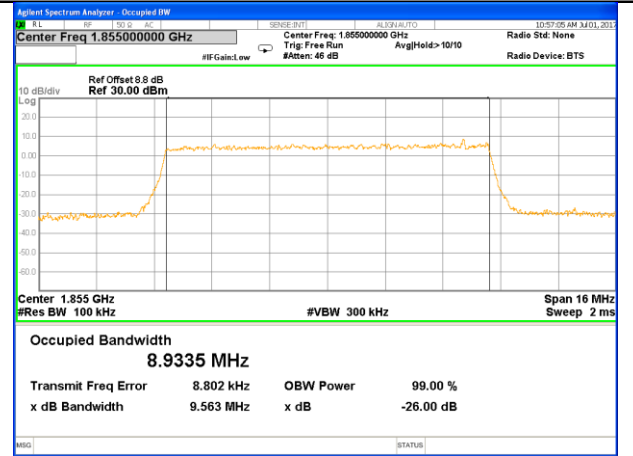

Highest Channel / 3MHz / QPSK

Highest Channel / 3MHz / 16QAM

LTE band 2

LTE band 2 (99% and -26 Bandwidth)

Lowest Channel / 5MHz / QPSK

Lowest Channel / 5MHz / 16QAM

Middle Channel / 5MHz / QPSK

Middle Channel / 5MHz / 16QAM

Highest Channel / 5MHz / QPSK

Highest Channel / 5MHz / 16QAM

LTE band 2

LTE band 2 (99% and -26 Bandwidth)

Lowest Channel / 10MHz / QPSK

Lowest Channel / 10MHz / 16QAM

Middle Channel / 10MHz / QPSK

Middle Channel / 10MHz / 16QAM

Highest Channel / 10MHz / QPSK

Highest Channel / 10MHz / 16QAM

LTE band 2

LTE band 2 (99% and -26 Bandwidth)

Lowest Channel / 15MHz / QPSK

Lowest Channel / 15MHz / 16QAM

Middle Channel / 15MHz / QPSK

Middle Channel / 15MHz / 16QAM