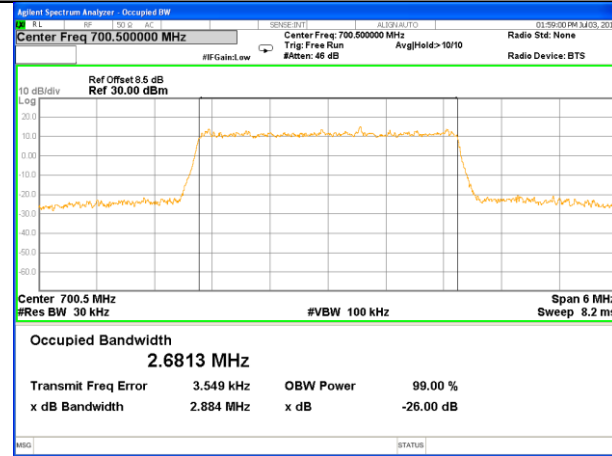

Middle Channel / 20MHz / QPSK

Middle Channel / 20MHz / 16QAM

Highest Channel / 20MHz / QPSK

Highest Channel / 20MHz / 16QAM

LTE band 12

LTE band 12 (99% and -26 Bandwidth)

LTE band 12

LTE band 12 (99% and -26 Bandwidth)

Lowest Channel / 3MHz / QPSK

Lowest Channel / 3MHz / 16QAM

Middle Channel / 3MHz / QPSK

Middle Channel / 3MHz / 16QAM

Highest Channel / 3MHz / QPSK

Highest Channel / 3MHz / 16QAM

LTE band 12

LTE band 12 (99% and -26 Bandwidth)