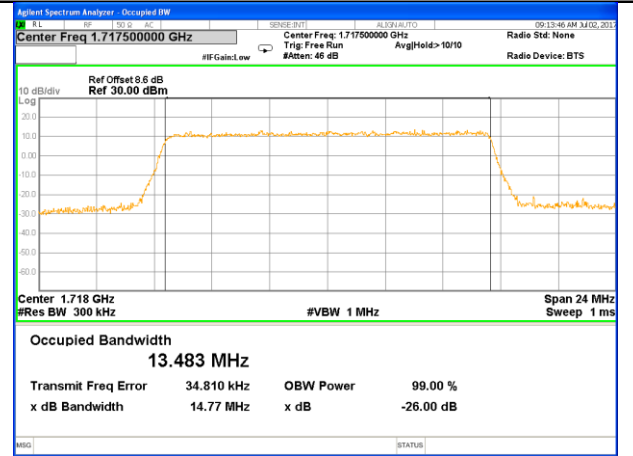

Middle Channel / 5MHz / QPSK

Middle Channel / 5MHz / 16QAM

Highest Channel / 5MHz / QPSK

Highest Channel / 5MHz / 16QAM

LTE band 4

LTE band 4 (99% and -26 Bandwidth)

Lowest Channel / 10MHz / QPSK

Lowest Channel / 10MHz / 16QAM

Middle Channel / 10MHz / QPSK

Middle Channel / 10MHz / 16QAM

Highest Channel / 10MHz / QPSK

Highest Channel / 10MHz / 16QAM

LTE band 4

LTE band 4 (99% and -26 Bandwidth)

Lowest Channel / 15MHz / QPSK

Lowest Channel / 15MHz / 16QAM

Middle Channel / 15MHz / QPSK

Middle Channel / 15MHz / 16QAM

Highest Channel / 15MHz / QPSK

Highest Channel / 15MHz / 16QAM

LTE band 4

LTE band 4 (99% and -26 Bandwidth)

Lowest Channel / 20MHz / QPSK

Lowest Channel / 20MHz / 16QAM