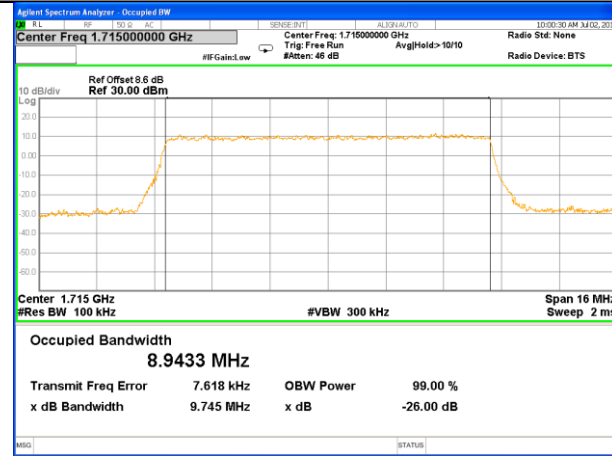

Middle Channel / 3MHz / QPSK

Middle Channel / 3MHz / 16QAM

Highest Channel / 3MHz / QPSK

Highest Channel / 3MHz / 16QAM

LTE band 4

LTE band 4 (99% and -26 Bandwidth)

Lowest Channel / 5MHz / QPSK

Lowest Channel / 5MHz / 16QAM

Middle Channel / 5MHz / QPSK

Middle Channel / 5MHz / 16QAM

Highest Channel / 5MHz / QPSK

Highest Channel / 5MHz / 16QAM

LTE band 4

LTE band 4 (99% and -26 Bandwidth)

Lowest Channel / 10MHz / QPSK

Lowest Channel / 10MHz / 16QAM

Middle Channel / 10MHz / QPSK

Middle Channel / 10MHz / 16QAM

Highest Channel / 10MHz / QPSK

Highest Channel / 10MHz / 16QAM

LTE band 4

LTE band 4 (99% and -26 Bandwidth)

Lowest Channel / 15MHz / QPSK

Lowest Channel / 15MHz / 16QAM