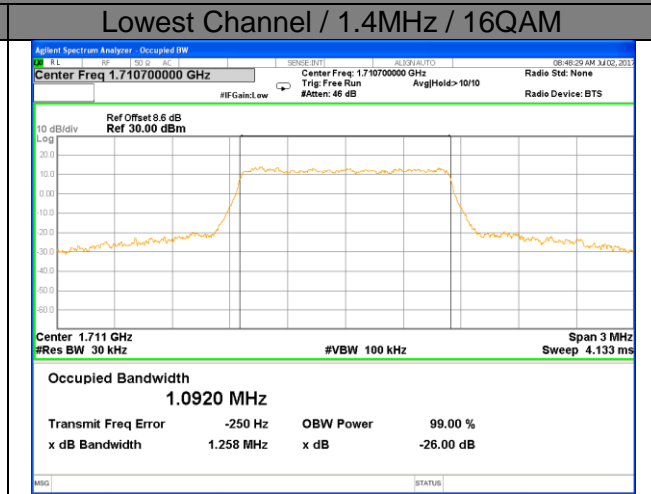

Highest Channel / 15MHz / QPSK

Highest Channel / 15MHz / 16QAM

LTE band 2

LTE band 2 (99% and -26 Bandwidth)

Lowest Channel / 20MHz / QPSK

Lowest Channel / 20MHz / 16QAM

Middle Channel / 20MHz / QPSK

Middle Channel / 20MHz / 16QAM

Highest Channel / 20MHz / QPSK

Highest Channel / 20MHz / 16QAM

LTE band 4

LTE band 4 (99% and -26 Bandwidth)

LTE band 4

LTE band 4 (99% and -26 Bandwidth)

Lowest Channel / 3MHz / QPSK

Lowest Channel / 3MHz / 16QAM

Middle Channel / 3MHz / QPSK

Middle Channel / 3MHz / 16QAM

Highest Channel / 3MHz / QPSK

Highest Channel / 3MHz / 16QAM

LTE band 4

LTE band 4 (99% and -26 Bandwidth)

Lowest Channel / 5MHz / QPSK

Lowest Channel / 5MHz / 16QAM