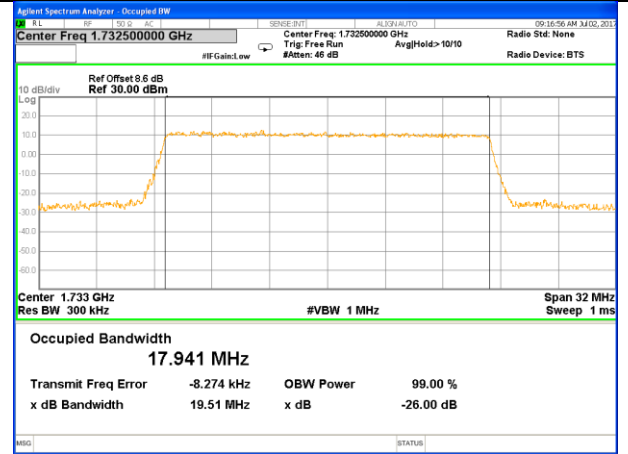

Middle Channel / 10MHz / QPSK

Middle Channel / 10MHz / 16QAM

Highest Channel / 10MHz / QPSK

Highest Channel / 10MHz / 16QAM

LTE band 4

LTE band 4 (99% and -26 Bandwidth)

Lowest Channel / 15MHz / QPSK

Lowest Channel / 15MHz / 16QAM

Middle Channel / 15MHz / QPSK

Middle Channel / 15MHz / 16QAM

Highest Channel / 15MHz / QPSK

Highest Channel / 15MHz / 16QAM

LTE band 4

LTE band 4 (99% and -26 Bandwidth)

Lowest Channel / 20MHz / QPSK

Lowest Channel / 20MHz / 16QAM

Middle Channel / 20MHz / QPSK

Middle Channel / 20MHz / 16QAM

Highest Channel / 20MHz / QPSK

Highest Channel / 20MHz / 16QAM

LTE band 12

LTE band 12 (99% and -26 Bandwidth)

LTE band 12

LTE band 12 (99% and -26 Bandwidth)