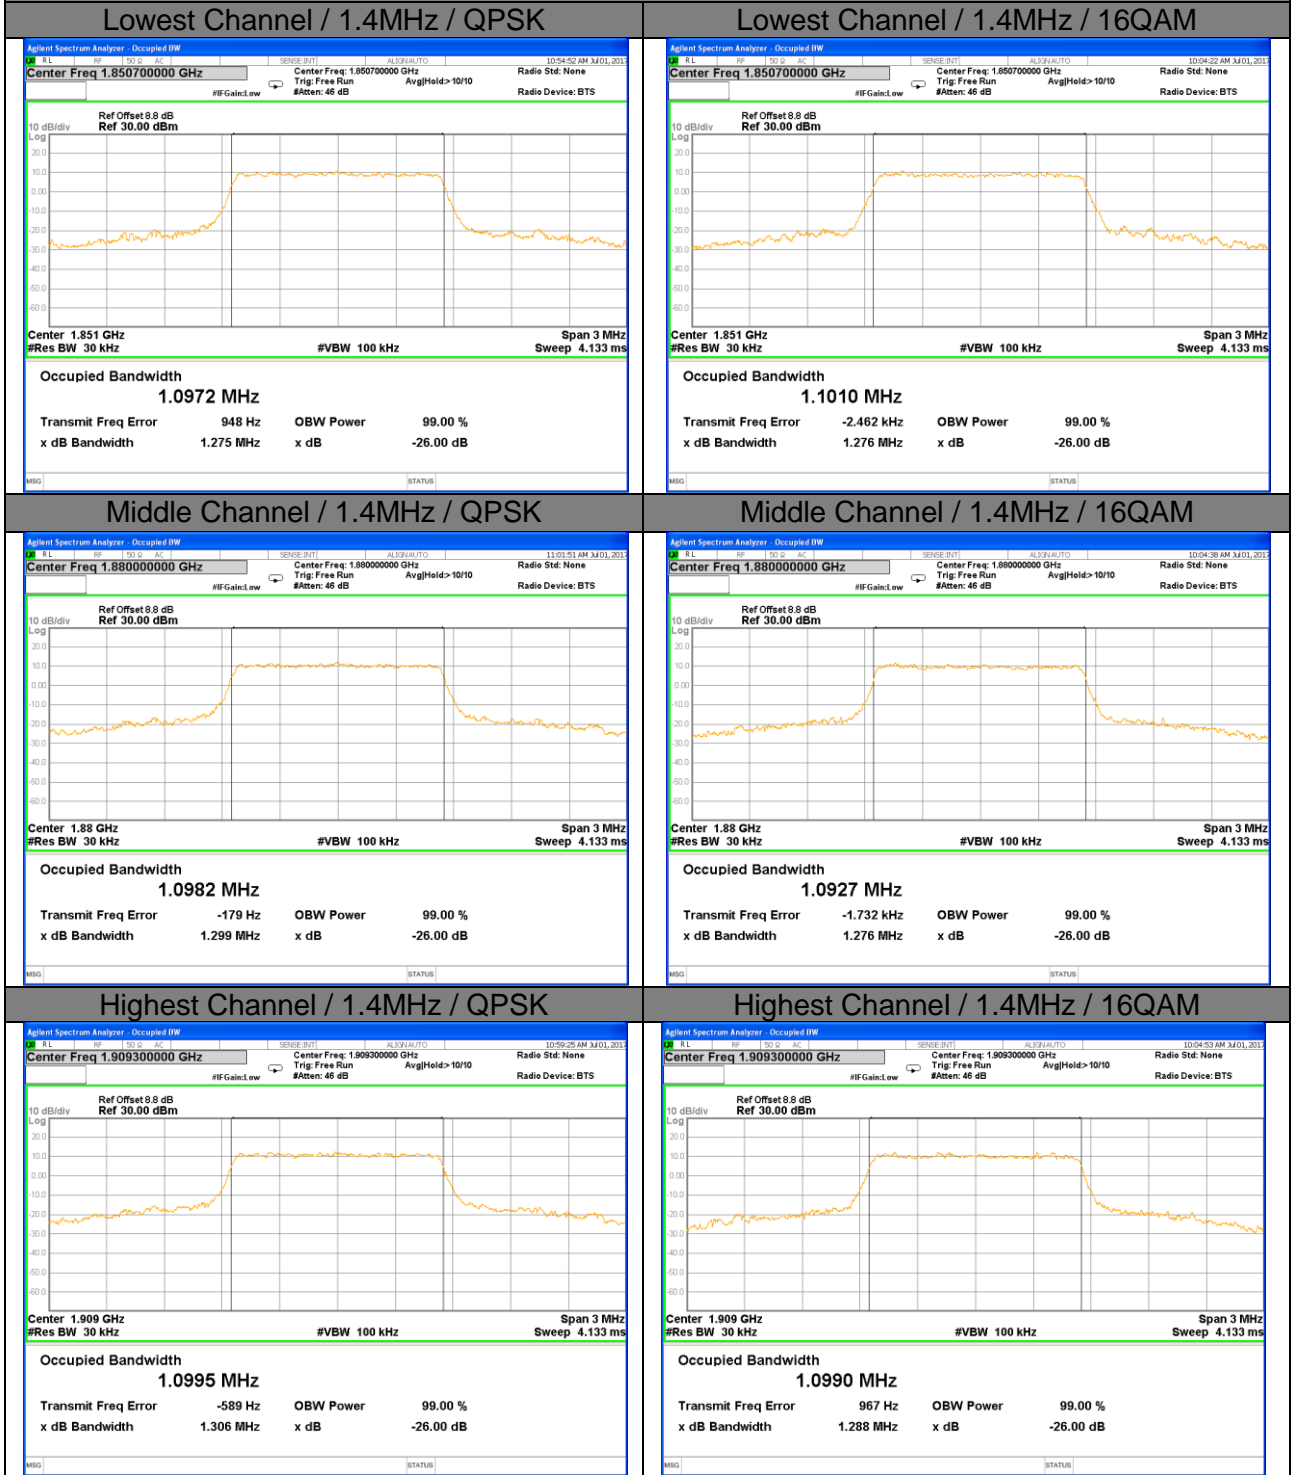

# OCCUPIED BANDWIDTH

## LTE band 2

LTE band 2 (99% and -26 Bandwidth)

LTE band 2

LTE band 2 (99% and -26 Bandwidth)

Lowest Channel / 3MHz / QPSK

Lowest Channel / 3MHz / 16QAM

Middle Channel / 3MHz / QPSK

Middle Channel / 3MHz / 16QAM

Highest Channel / 3MHz / QPSK

Highest Channel / 3MHz / 16QAM

LTE band 2

LTE band 2 (99% and -26 Bandwidth)

Lowest Channel / 5MHz / QPSK

Lowest Channel / 5MHz / 16QAM

Middle Channel / 5MHz / QPSK

Middle Channel / 5MHz / 16QAM

Highest Channel / 5MHz / QPSK

Highest Channel / 5MHz / 16QAM

LTE band 2

LTE band 2 (99% and -26 Bandwidth)

Lowest Channel / 10MHz / QPSK

Lowest Channel / 10MHz / 16QAM

Middle Channel / 10MHz / QPSK

Middle Channel / 10MHz / 16QAM