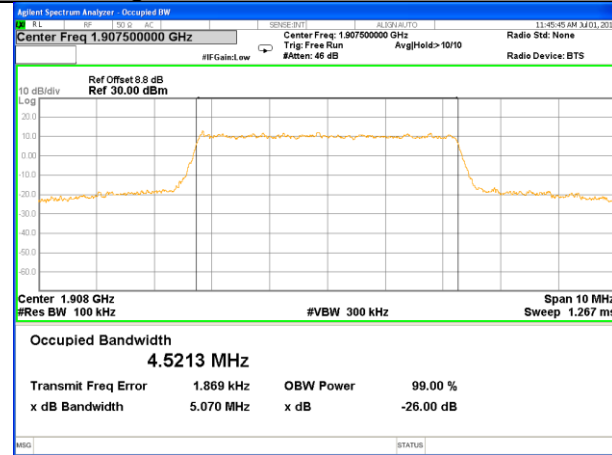

## LTE band 2

LTE band 2 (99% and -26 Bandwidth)

LTE band 2

LTE band 2 (99% and -26 Bandwidth)

Lowest Channel / 3MHz / QPSK

Lowest Channel / 3MHz / 16QAM

Middle Channel / 3MHz / QPSK

Middle Channel / 3MHz / 16QAM

Highest Channel / 3MHz / QPSK

Highest Channel / 3MHz / 16QAM

LTE band 2

LTE band 2 (99% and -26 Bandwidth)

Lowest Channel / 5MHz / QPSK

Lowest Channel / 5MHz / 16QAM

Middle Channel / 5MHz / QPSK

Middle Channel / 5MHz / 16QAM

Highest Channel / 5MHz / QPSK

Highest Channel / 5MHz / 16QAM

LTE band 2

LTE band 2 (99% and -26 Bandwidth)

Lowest Channel / 10MHz / QPSK

Lowest Channel / 10MHz / 16QAM

Middle Channel / 10MHz / QPSK

Middle Channel / 10MHz / 16QAM

Highest Channel / 10MHz / QPSK

Highest Channel / 10MHz / 16QAM

LTE band 2

LTE band 2 (99% and -26 Bandwidth)

Lowest Channel / 15MHz / QPSK

Lowest Channel / 15MHz / 16QAM

Middle Channel / 15MHz / QPSK

Middle Channel / 15MHz / 16QAM