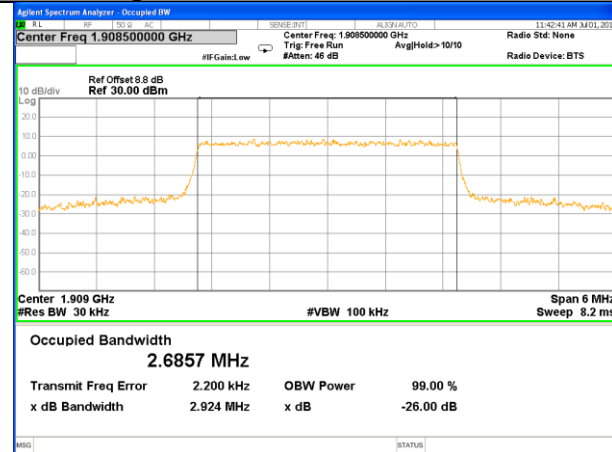

## LTE band 2

LTE band 2 (99% and -26 Bandwidth)

LTE band 2

LTE band 2 (99% and -26 Bandwidth)

Lowest Channel / 3MHz / QPSK

Lowest Channel / 3MHz / 16QAM

Middle Channel / 3MHz / QPSK

Middle Channel / 3MHz / 16QAM

Highest Channel / 3MHz / QPSK

Highest Channel / 3MHz / 16QAM

LTE band 2

LTE band 2 (99% and -26 Bandwidth)

Lowest Channel / 5MHz / QPSK

Lowest Channel / 5MHz / 16QAM

Middle Channel / 5MHz / QPSK

Middle Channel / 5MHz / 16QAM