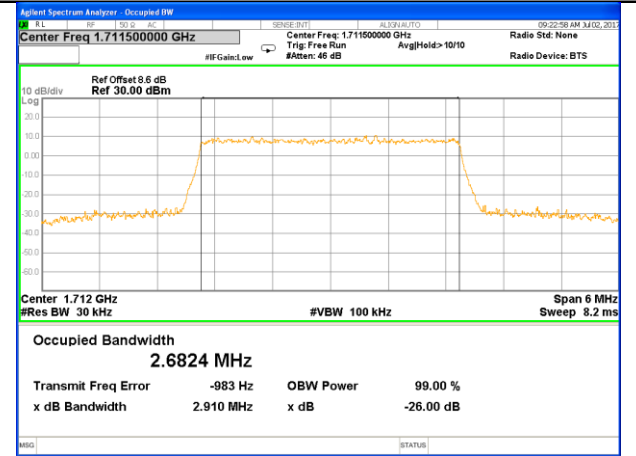

Highest Channel / 15MHz / QPSK

Highest Channel / 15MHz / 16QAM

LTE band 2

LTE band 2 (99% and -26 Bandwidth)

Lowest Channel / 20MHz / QPSK

Lowest Channel / 20MHz / 16QAM

Middle Channel / 20MHz / QPSK

Middle Channel / 20MHz / 16QAM

Highest Channel / 20MHz / QPSK

Highest Channel / 20MHz / 16QAM

LTE band 4

LTE band 4 (99% and -26 Bandwidth)

LTE band 4

LTE band 4 (99% and -26 Bandwidth)

Lowest Channel / 3MHz / QPSK

Lowest Channel / 3MHz / 16QAM

Middle Channel / 3MHz / QPSK

Middle Channel / 3MHz / 16QAM

Highest Channel / 3MHz / QPSK

Highest Channel / 3MHz / 16QAM

LTE band 4

LTE band 4 (99% and -26 Bandwidth)

Lowest Channel / 5MHz / QPSK

Lowest Channel / 5MHz / 16QAM