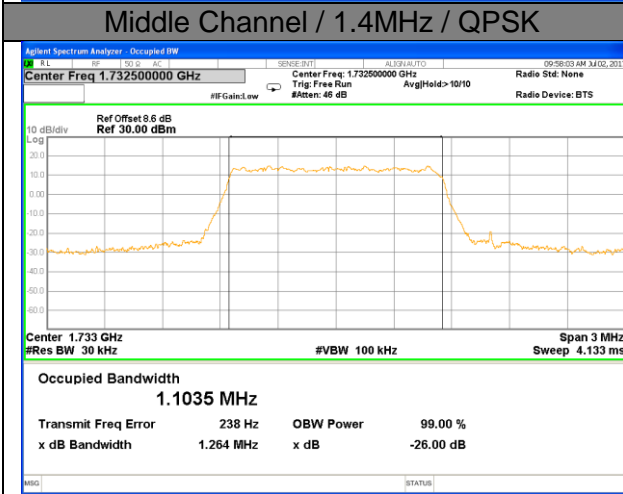

Highest Channel / 15MHz / QPSK

Highest Channel / 15MHz / 16QAM

LTE band 2

LTE band 2 (99% and -26 Bandwidth)

Lowest Channel / 20MHz / QPSK

Lowest Channel / 20MHz / 16QAM

Middle Channel / 20MHz / QPSK

Middle Channel / 20MHz / 16QAM

Highest Channel / 20MHz / QPSK

Highest Channel / 20MHz / 16QAM

LTE band 4

LTE band 4 (99% and -26 Bandwidth)

LTE band 4

LTE band 4 (99% and -26 Bandwidth)

Lowest Channel / 3MHz / QPSK

Lowest Channel / 3MHz / 16QAM

Middle Channel / 3MHz / QPSK

Middle Channel / 3MHz / 16QAM

Highest Channel / 3MHz / QPSK

Highest Channel / 3MHz / 16QAM

LTE band 4

LTE band 4 (99% and -26 Bandwidth)

Lowest Channel / 5MHz / QPSK

Lowest Channel / 5MHz / 16QAM