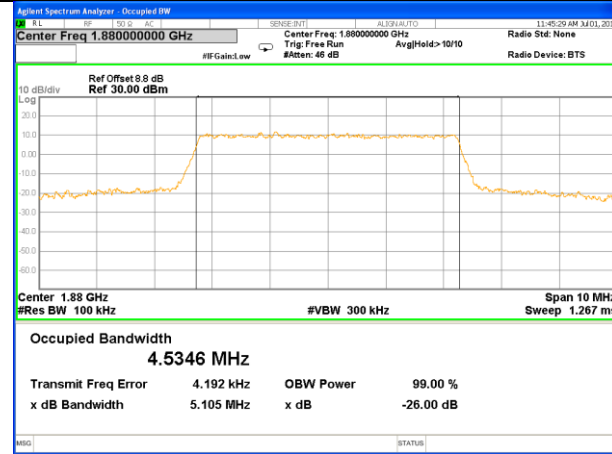

Highest Channel / 3MHz / QPSK

Highest Channel / 3MHz / 16QAM

LTE band 2

LTE band 2 (99% and -26 Bandwidth)

Lowest Channel / 5MHz / QPSK

Lowest Channel / 5MHz / 16QAM

Middle Channel / 5MHz / QPSK

Middle Channel / 5MHz / 16QAM

Highest Channel / 5MHz / QPSK

Highest Channel / 5MHz / 16QAM

LTE band 2

LTE band 2 (99% and -26 Bandwidth)

Lowest Channel / 10MHz / QPSK

Lowest Channel / 10MHz / 16QAM

Middle Channel / 10MHz / QPSK

Middle Channel / 10MHz / 16QAM