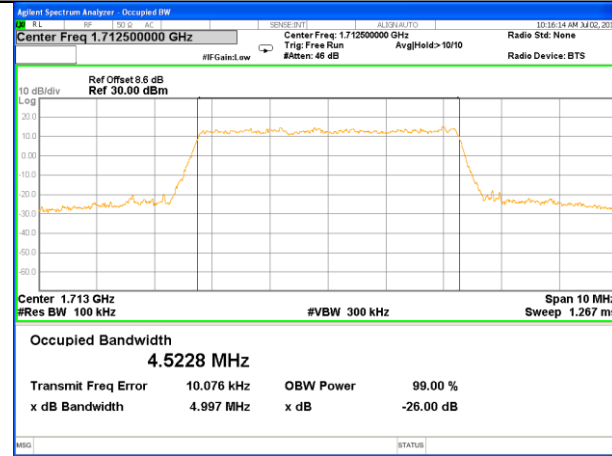

Highest Channel / 20MHz / QPSK

Highest Channel / 20MHz / 16QAM

LTE band 4

LTE band 4 (99% and -26 Bandwidth)

LTE band 4

LTE band 4 (99% and -26 Bandwidth)

Lowest Channel / 3MHz / QPSK

Lowest Channel / 3MHz / 16QAM

Middle Channel / 3MHz / QPSK

Middle Channel / 3MHz / 16QAM

Highest Channel / 3MHz / QPSK

Highest Channel / 3MHz / 16QAM

LTE band 4

LTE band 4 (99% and -26 Bandwidth)

Lowest Channel / 5MHz / QPSK

Lowest Channel / 5MHz / 16QAM

Middle Channel / 5MHz / QPSK

Middle Channel / 5MHz / 16QAM

Highest Channel / 5MHz / QPSK

Highest Channel / 5MHz / 16QAM

LTE band 4

LTE band 4 (99% and -26 Bandwidth)

Lowest Channel / 10MHz / QPSK

Lowest Channel / 10MHz / 16QAM