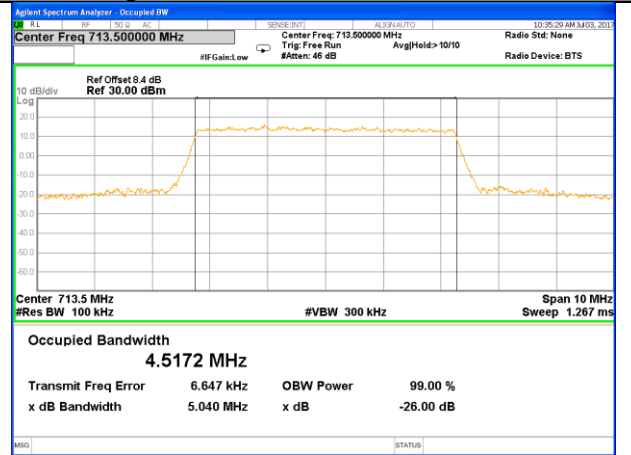

Lowest Channel / 5MHz / QPSK

Lowest Channel / 5MHz / 16QAM

Middle Channel / 5MHz / QPSK

Middle Channel / 5MHz / 16QAM

Highest Channel / 5MHz / QPSK

Highest Channel / 5MHz / 16QAM

LTE band 17

LTE band 17 (99% and -26 Bandwidth)