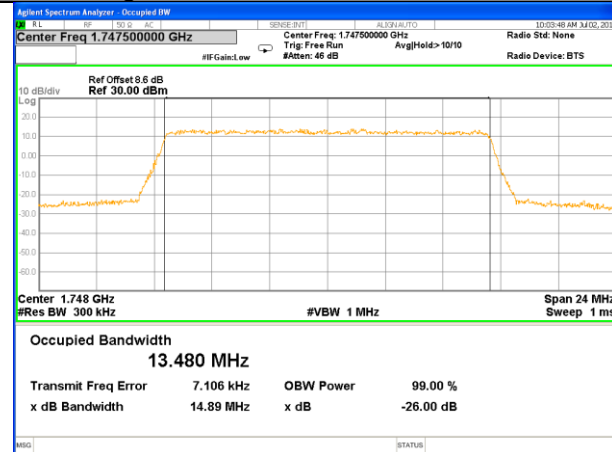

Middle Channel / 10MHz / QPSK

Middle Channel / 10MHz / 16QAM

Highest Channel / 10MHz / QPSK

Highest Channel / 10MHz / 16QAM

LTE band 4

LTE band 4 (99% and -26 Bandwidth)

Lowest Channel / 15MHz / QPSK

Lowest Channel / 15MHz / 16QAM

Middle Channel / 15MHz / QPSK

Middle Channel / 15MHz / 16QAM

Highest Channel / 15MHz / QPSK

Highest Channel / 15MHz / 16QAM

LTE band 4

LTE band 4 (99% and -26 Bandwidth)

Lowest Channel / 20MHz / QPSK

Lowest Channel / 20MHz / 16QAM