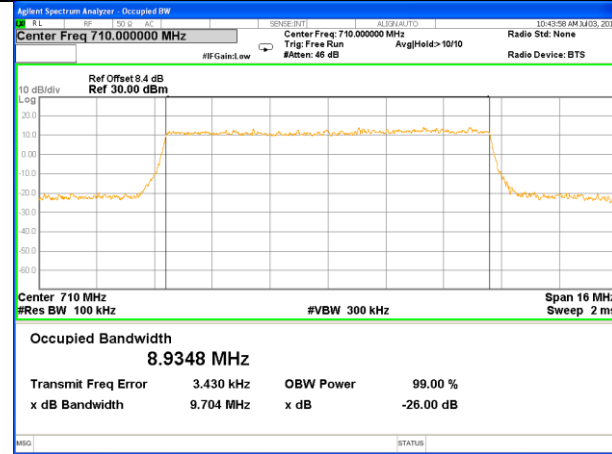

Middle Channel / 10MHz / QPSK