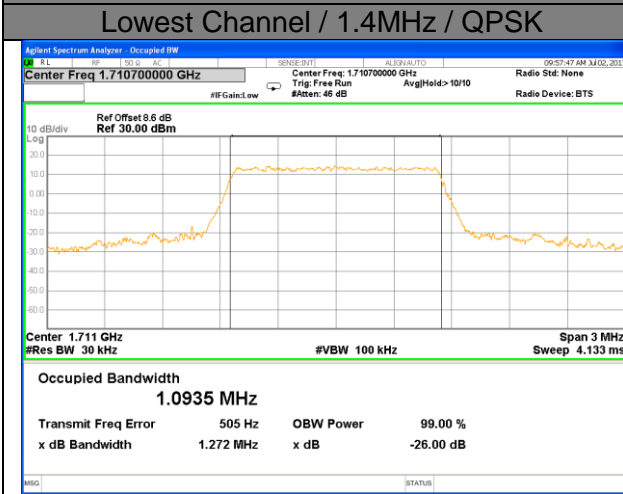

Highest Channel / 15MHz / QPSK

Highest Channel / 15MHz / 16QAM

LTE band 2

LTE band 2 (99% and -26 Bandwidth)

Lowest Channel / 20MHz / QPSK

Lowest Channel / 20MHz / 16QAM

Middle Channel / 20MHz / QPSK

Middle Channel / 20MHz / 16QAM

Highest Channel / 20MHz / QPSK

Highest Channel / 20MHz / 16QAM

LTE band 4

LTE band 4 (99% and -26 Bandwidth)

LTE band 4

LTE band 4 (99% and -26 Bandwidth)

Lowest Channel / 3MHz / QPSK

Lowest Channel / 3MHz / 16QAM

Middle Channel / 3MHz / QPSK

Middle Channel / 3MHz / 16QAM

Highest Channel / 3MHz / QPSK

Highest Channel / 3MHz / 16QAM

LTE band 4

LTE band 4 (99% and -26 Bandwidth)

Lowest Channel / 5MHz / QPSK

Lowest Channel / 5MHz / 16QAM