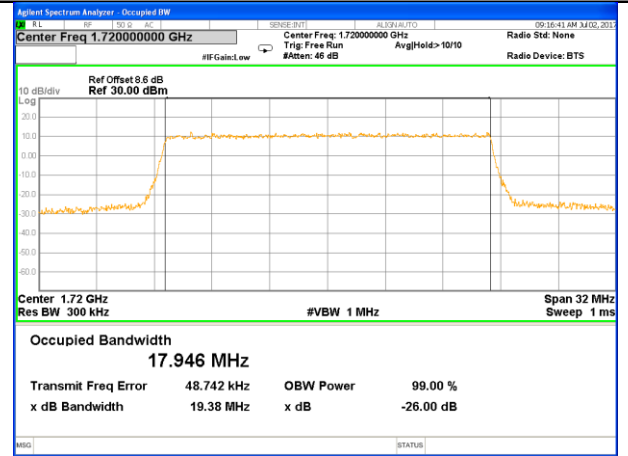

Middle Channel / 15MHz / QPSK

Middle Channel / 15MHz / 16QAM

Highest Channel / 15MHz / QPSK

Highest Channel / 15MHz / 16QAM

LTE band 4

LTE band 4 (99% and -26 Bandwidth)

Lowest Channel / 20MHz / QPSK

Lowest Channel / 20MHz / 16QAM

Middle Channel / 20MHz / QPSK

Middle Channel / 20MHz / 16QAM

Highest Channel / 20MHz / QPSK

Highest Channel / 20MHz / 16QAM

LTE band 12

LTE band 12 (99% and -26 Bandwidth)

LTE band 12

LTE band 12 (99% and -26 Bandwidth)