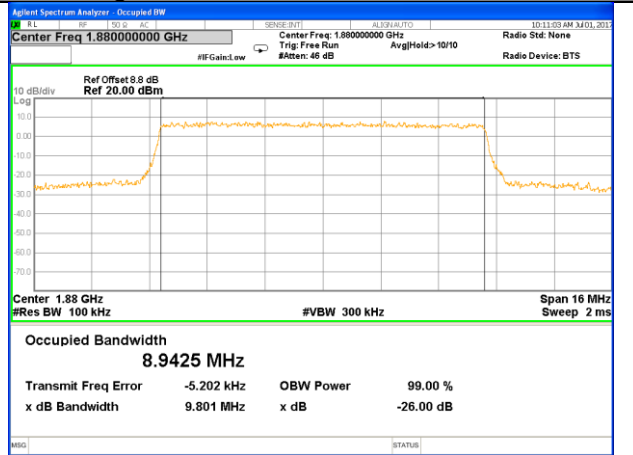

Highest Channel / 3MHz / QPSK

Highest Channel / 3MHz / 16QAM

LTE band 2

LTE band 2 (99% and -26 Bandwidth)

Lowest Channel / 5MHz / QPSK

Lowest Channel / 5MHz / 16QAM

Middle Channel / 5MHz / QPSK

Middle Channel / 5MHz / 16QAM

Highest Channel / 5MHz / QPSK

Highest Channel / 5MHz / 16QAM

LTE band 2

LTE band 2 (99% and -26 Bandwidth)

Lowest Channel / 10MHz / QPSK

Lowest Channel / 10MHz / 16QAM

Middle Channel / 10MHz / QPSK

Middle Channel / 10MHz / 16QAM

Highest Channel / 10MHz / QPSK

Highest Channel / 10MHz / 16QAM

LTE band 2

LTE band 2 (99% and -26 Bandwidth)

Lowest Channel / 15MHz / QPSK

Lowest Channel / 15MHz / 16QAM

Middle Channel / 15MHz / QPSK

Middle Channel / 15MHz / 16QAM