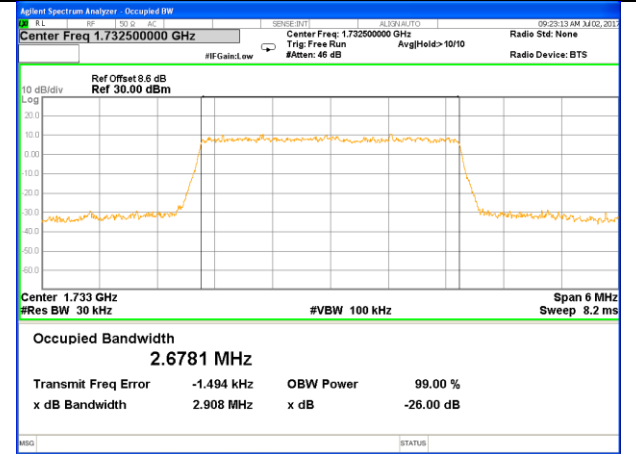

Highest Channel / 15MHz / QPSK

Highest Channel / 15MHz / 16QAM

LTE band 2

LTE band 2 (99% and -26 Bandwidth)

Lowest Channel / 20MHz / QPSK

Lowest Channel / 20MHz / 16QAM

Middle Channel / 20MHz / QPSK

Middle Channel / 20MHz / 16QAM

Highest Channel / 20MHz / QPSK

Highest Channel / 20MHz / 16QAM

LTE band 4

LTE band 4 (99% and -26 Bandwidth)

LTE band 4

LTE band 4 (99% and -26 Bandwidth)

Lowest Channel / 3MHz / QPSK

Lowest Channel / 3MHz / 16QAM

Middle Channel / 3MHz / QPSK

Middle Channel / 3MHz / 16QAM

Highest Channel / 3MHz / QPSK

Highest Channel / 3MHz / 16QAM

LTE band 4

LTE band 4 (99% and -26 Bandwidth)

Lowest Channel / 5MHz / QPSK

Lowest Channel / 5MHz / 16QAM