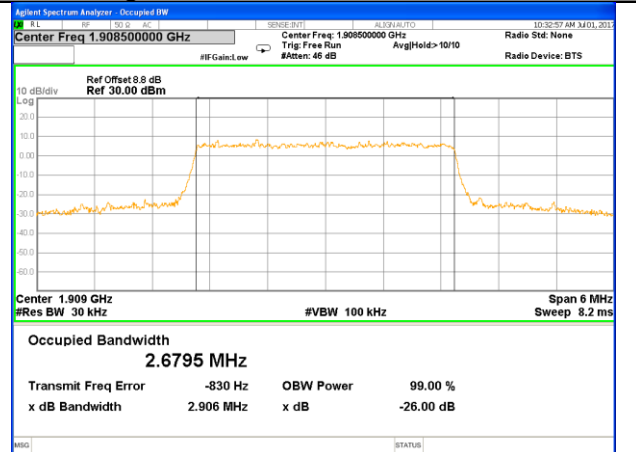

## LTE band 2

LTE band 2 (99% and -26 Bandwidth)

LTE band 2

LTE band 2 (99% and -26 Bandwidth)

Lowest Channel / 3MHz / QPSK

Lowest Channel / 3MHz / 16QAM

Middle Channel / 3MHz / QPSK

Middle Channel / 3MHz / 16QAM

Highest Channel / 3MHz / QPSK

Highest Channel / 3MHz / 16QAM

LTE band 2

LTE band 2 (99% and -26 Bandwidth)

Lowest Channel / 5MHz / QPSK

Lowest Channel / 5MHz / 16QAM

Middle Channel / 5MHz / QPSK

Middle Channel / 5MHz / 16QAM