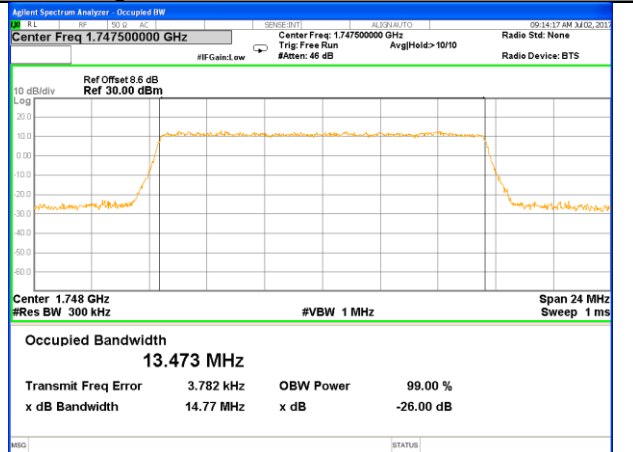

Middle Channel / 15MHz / QPSK

Middle Channel / 15MHz / 16QAM

Highest Channel / 15MHz / QPSK

Highest Channel / 15MHz / 16QAM

LTE band 4

LTE band 4 (99% and -26 Bandwidth)

Lowest Channel / 20MHz / QPSK

Lowest Channel / 20MHz / 16QAM

Middle Channel / 20MHz / QPSK

Middle Channel / 20MHz / 16QAM

Highest Channel / 20MHz / QPSK

Highest Channel / 20MHz / 16QAM

LTE band 12

LTE band 12 (99% and -26 Bandwidth)

LTE band 12

LTE band 12 (99% and -26 Bandwidth)