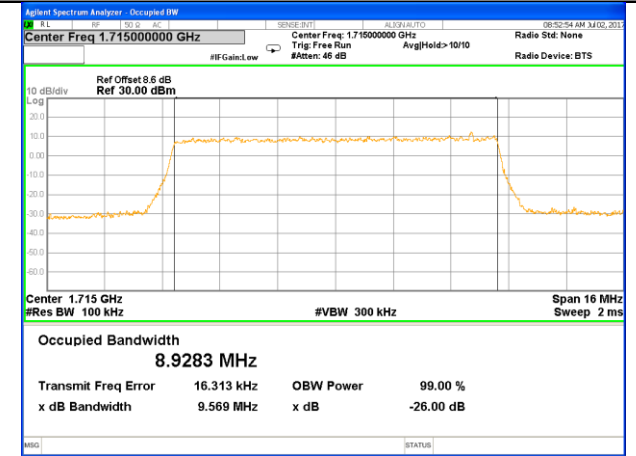

Middle Channel / 3MHz / QPSK

Middle Channel / 3MHz / 16QAM

Highest Channel / 3MHz / QPSK

Highest Channel / 3MHz / 16QAM

LTE band 4

LTE band 4 (99% and -26 Bandwidth)

Lowest Channel / 5MHz / QPSK

Lowest Channel / 5MHz / 16QAM

Middle Channel / 5MHz / QPSK

Middle Channel / 5MHz / 16QAM

Highest Channel / 5MHz / QPSK

Highest Channel / 5MHz / 16QAM

LTE band 4

LTE band 4 (99% and -26 Bandwidth)

Lowest Channel / 10MHz / QPSK

Lowest Channel / 10MHz / 16QAM

Middle Channel / 10MHz / QPSK

Middle Channel / 10MHz / 16QAM

Highest Channel / 10MHz / QPSK

Highest Channel / 10MHz / 16QAM

LTE band 4

LTE band 4 (99% and -26 Bandwidth)

Lowest Channel / 15MHz / QPSK

Lowest Channel / 15MHz / 16QAM