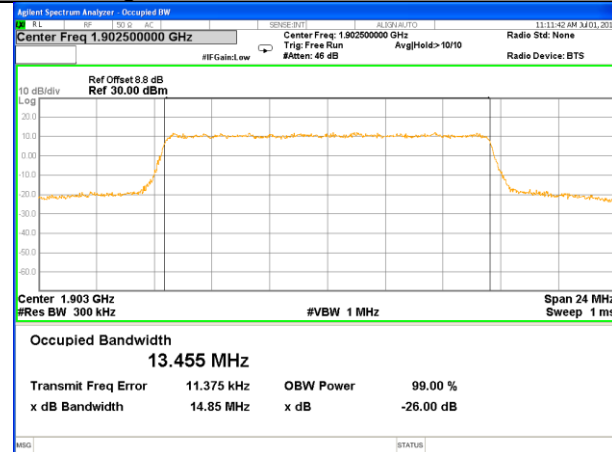

Highest Channel / 5MHz / QPSK

Highest Channel / 5MHz / 16QAM

LTE band 2

LTE band 2 (99% and -26 Bandwidth)

Lowest Channel / 10MHz / QPSK

Lowest Channel / 10MHz / 16QAM

Middle Channel / 10MHz / QPSK

Middle Channel / 10MHz / 16QAM

Highest Channel / 10MHz / QPSK

Highest Channel / 10MHz / 16QAM

LTE band 2

LTE band 2 (99% and -26 Bandwidth)

Lowest Channel / 15MHz / QPSK

Lowest Channel / 15MHz / 16QAM

Middle Channel / 15MHz / QPSK

Middle Channel / 15MHz / 16QAM

Highest Channel / 15MHz / QPSK

Highest Channel / 15MHz / 16QAM

LTE band 2

LTE band 2 (99% and -26 Bandwidth)

Lowest Channel / 20MHz / QPSK

Lowest Channel / 20MHz / 16QAM

Middle Channel / 20MHz / QPSK

Middle Channel / 20MHz / 16QAM