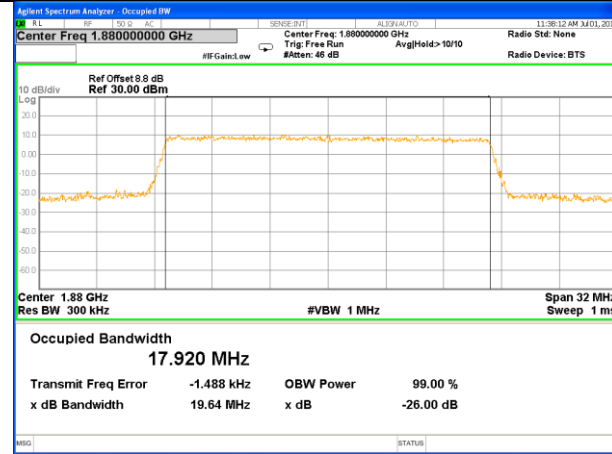

Highest Channel / 10MHz / QPSK

Highest Channel / 10MHz / 16QAM

LTE band 2

LTE band 2 (99% and -26 Bandwidth)

Lowest Channel / 15MHz / QPSK

Lowest Channel / 15MHz / 16QAM

Middle Channel / 15MHz / QPSK

Middle Channel / 15MHz / 16QAM

Highest Channel / 15MHz / QPSK

Highest Channel / 15MHz / 16QAM

LTE band 2

LTE band 2 (99% and -26 Bandwidth)

Lowest Channel / 20MHz / QPSK

Lowest Channel / 20MHz / 16QAM

Middle Channel / 20MHz / QPSK

Middle Channel / 20MHz / 16QAM

Highest Channel / 20MHz / QPSK

Highest Channel / 20MHz / 16QAM

LTE band 4

LTE band 4 (99% and -26 Bandwidth)

LTE band 4

LTE band 4 (99% and -26 Bandwidth)

Lowest Channel / 3MHz / QPSK

Lowest Channel / 3MHz / 16QAM