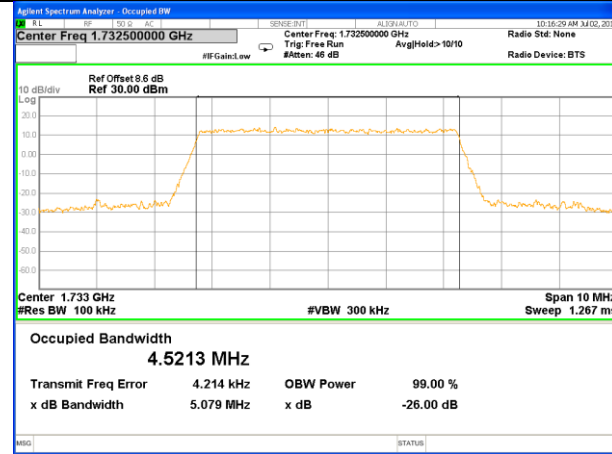

Highest Channel / 20MHz / QPSK

Highest Channel / 20MHz / 16QAM

LTE band 4

LTE band 4 (99% and -26 Bandwidth)

LTE band 4

LTE band 4 (99% and -26 Bandwidth)

Lowest Channel / 3MHz / QPSK

Lowest Channel / 3MHz / 16QAM

Middle Channel / 3MHz / QPSK

Middle Channel / 3MHz / 16QAM

Highest Channel / 3MHz / QPSK

Highest Channel / 3MHz / 16QAM

LTE band 4

LTE band 4 (99% and -26 Bandwidth)

Lowest Channel / 5MHz / QPSK

Lowest Channel / 5MHz / 16QAM

Middle Channel / 5MHz / QPSK

Middle Channel / 5MHz / 16QAM

Highest Channel / 5MHz / QPSK

Highest Channel / 5MHz / 16QAM

LTE band 4

LTE band 4 (99% and -26 Bandwidth)

Lowest Channel / 10MHz / QPSK

Lowest Channel / 10MHz / 16QAM