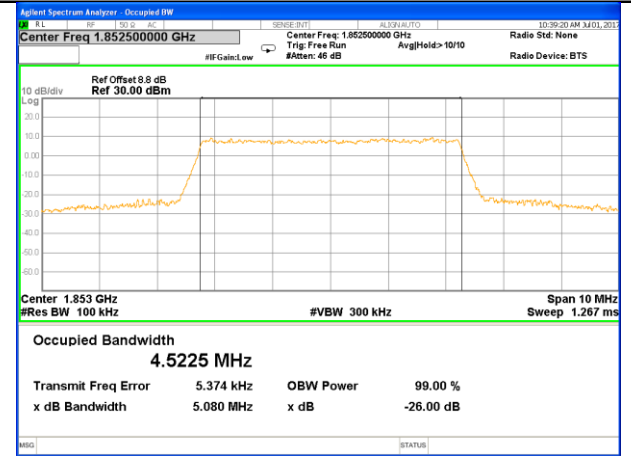

Highest Channel / 3MHz / QPSK

Highest Channel / 3MHz / 16QAM

LTE band 2

LTE band 2 (99% and -26 Bandwidth)

Lowest Channel / 5MHz / QPSK

Lowest Channel / 5MHz / 16QAM

Middle Channel / 5MHz / QPSK

Middle Channel / 5MHz / 16QAM

Highest Channel / 5MHz / QPSK

Highest Channel / 5MHz / 16QAM

LTE band 2

LTE band 2 (99% and -26 Bandwidth)

Lowest Channel / 10MHz / QPSK

Lowest Channel / 10MHz / 16QAM

Middle Channel / 10MHz / QPSK

Middle Channel / 10MHz / 16QAM