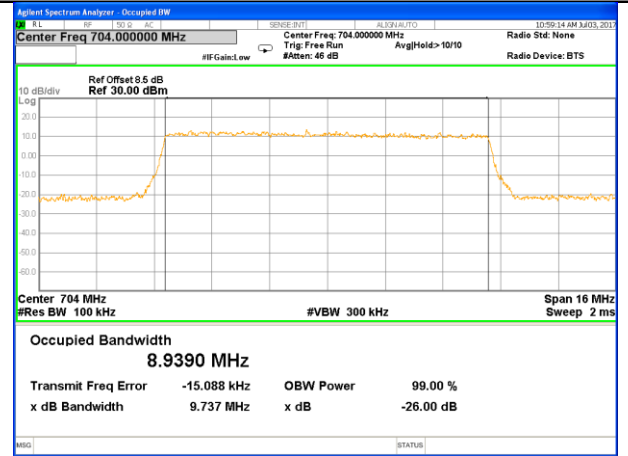

Lowest Channel / 5MHz / QPSK

Lowest Channel / 5MHz / 16QAM

Middle Channel / 5MHz / QPSK

Middle Channel / 5MHz / 16QAM

Highest Channel / 5MHz / QPSK

Highest Channel / 5MHz / 16QAM

LTE band 12

LTE band 12 (99% and -26 Bandwidth)

Lowest Channel / 10MHz / QPSK

Lowest Channel / 10MHz / 16QAM

Middle Channel / 10MHz / QPSK

Middle Channel / 10MHz / 16QAM

Highest Channel / 10MHz / QPSK

Highest Channel / 10MHz / 16QAM

LTE band 17

LTE band 17 (99% and -26 Bandwidth)