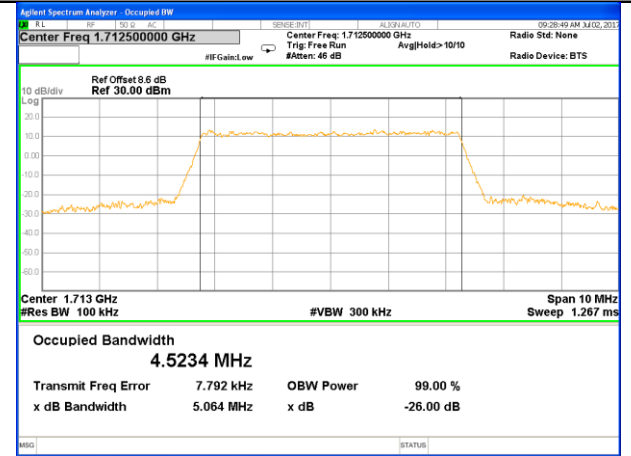

Highest Channel / 20MHz / QPSK

Highest Channel / 20MHz / 16QAM

LTE band 4

LTE band 4 (99% and -26 Bandwidth)

LTE band 4

LTE band 4 (99% and -26 Bandwidth)

Lowest Channel / 3MHz / QPSK

Lowest Channel / 3MHz / 16QAM

Middle Channel / 3MHz / QPSK

Middle Channel / 3MHz / 16QAM

Highest Channel / 3MHz / QPSK

Highest Channel / 3MHz / 16QAM

LTE band 4

LTE band 4 (99% and -26 Bandwidth)

Lowest Channel / 5MHz / QPSK

Lowest Channel / 5MHz / 16QAM

Middle Channel / 5MHz / QPSK

Middle Channel / 5MHz / 16QAM

Highest Channel / 5MHz / QPSK

Highest Channel / 5MHz / 16QAM

LTE band 4

LTE band 4 (99% and -26 Bandwidth)

Lowest Channel / 10MHz / QPSK

Lowest Channel / 10MHz / 16QAM