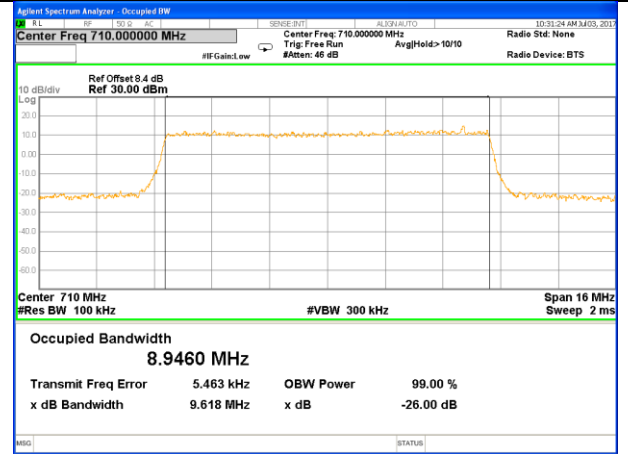

Lowest Channel / 5MHz / QPSK

Lowest Channel / 5MHz / 16QAM

Middle Channel / 5MHz / QPSK

Middle Channel / 5MHz / 16QAM

Highest Channel / 5MHz / QPSK

Highest Channel / 5MHz / 16QAM

LTE band 17

LTE band 17 (99% and -26 Bandwidth)

Lowest Channel / 10MHz / QPSK

Lowest Channel / 10MHz / 16QAM

Middle Channel / 10MHz / QPSK

Middle Channel / 10MHz / 16QAM

Highest Channel / 10MHz / QPSK

Highest Channel / 10MHz / 16QAM