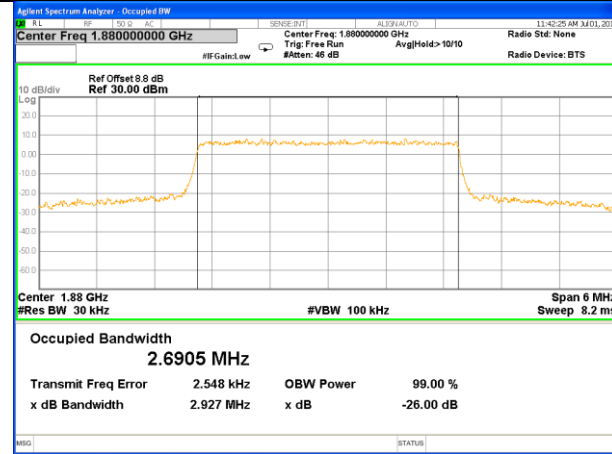

## LTE band 2

LTE band 2 (99% and -26 Bandwidth)

LTE band 2

LTE band 2 (99% and -26 Bandwidth)

Lowest Channel / 3MHz / QPSK

Lowest Channel / 3MHz / 16QAM

Middle Channel / 3MHz / QPSK

Middle Channel / 3MHz / 16QAM

Highest Channel / 3MHz / QPSK

Highest Channel / 3MHz / 16QAM

LTE band 2

LTE band 2 (99% and -26 Bandwidth)

Lowest Channel / 5MHz / QPSK

Lowest Channel / 5MHz / 16QAM

Middle Channel / 5MHz / QPSK

Middle Channel / 5MHz / 16QAM