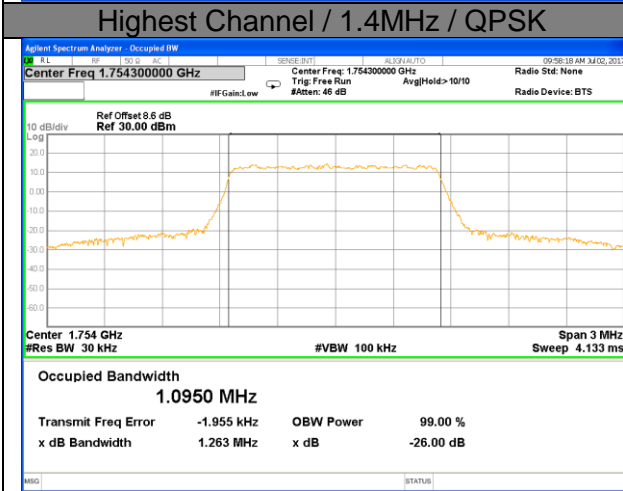

Highest Channel / 15MHz / QPSK

Highest Channel / 15MHz / 16QAM

LTE band 2

LTE band 2 (99% and -26 Bandwidth)

Lowest Channel / 20MHz / QPSK

Lowest Channel / 20MHz / 16QAM

Middle Channel / 20MHz / QPSK

Middle Channel / 20MHz / 16QAM

Highest Channel / 20MHz / QPSK

Highest Channel / 20MHz / 16QAM

LTE band 4

LTE band 4 (99% and -26 Bandwidth)

LTE band 4

LTE band 4 (99% and -26 Bandwidth)

Lowest Channel / 3MHz / QPSK

Lowest Channel / 3MHz / 16QAM

Middle Channel / 3MHz / QPSK

Middle Channel / 3MHz / 16QAM

Highest Channel / 3MHz / QPSK

Highest Channel / 3MHz / 16QAM

LTE band 4

LTE band 4 (99% and -26 Bandwidth)

Lowest Channel / 5MHz / QPSK

Lowest Channel / 5MHz / 16QAM