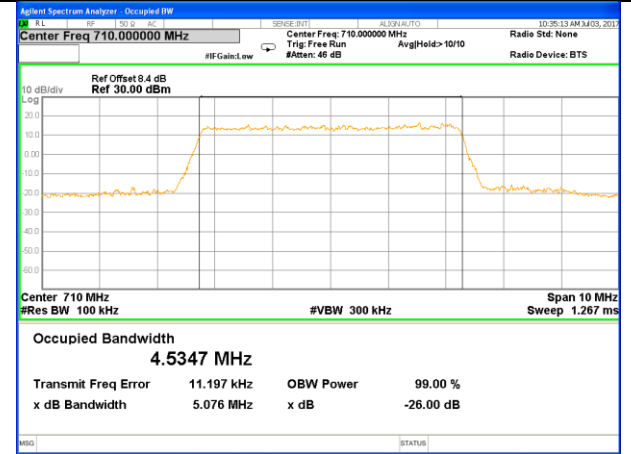

Lowest Channel / 10MHz / QPSK

Lowest Channel / 10MHz / 16QAM

Middle Channel / 10MHz / QPSK

Middle Channel / 10MHz / 16QAM

Highest Channel / 10MHz / QPSK

Highest Channel / 10MHz / 16QAM

LTE band 17

LTE band 17 (99% and -26 Bandwidth)

Lowest Channel / 5MHz / QPSK

Lowest Channel / 5MHz / 16QAM

Middle Channel / 5MHz / QPSK

Middle Channel / 5MHz / 16QAM

Highest Channel / 5MHz / QPSK

Highest Channel / 5MHz / 16QAM

LTE band 17

LTE band 17 (99% and -26 Bandwidth)