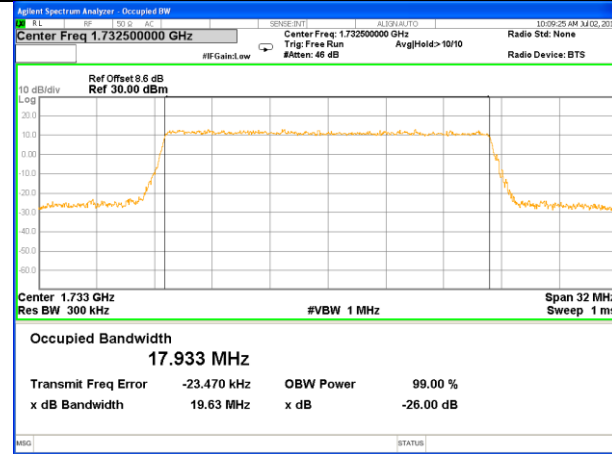

Middle Channel / 10MHz / QPSK

Middle Channel / 10MHz / 16QAM

Highest Channel / 10MHz / QPSK

Highest Channel / 10MHz / 16QAM

LTE band 4

LTE band 4 (99% and -26 Bandwidth)

Lowest Channel / 15MHz / QPSK

Lowest Channel / 15MHz / 16QAM

Middle Channel / 15MHz / QPSK

Middle Channel / 15MHz / 16QAM

Highest Channel / 15MHz / QPSK

Highest Channel / 15MHz / 16QAM

LTE band 4

LTE band 4 (99% and -26 Bandwidth)

Lowest Channel / 20MHz / QPSK

Lowest Channel / 20MHz / 16QAM

Middle Channel / 20MHz / QPSK

Middle Channel / 20MHz / 16QAM

Highest Channel / 20MHz / QPSK

Highest Channel / 20MHz / 16QAM

LTE band 12

LTE band 12 (99% and -26 Bandwidth)

LTE band 12

LTE band 12 (99% and -26 Bandwidth)