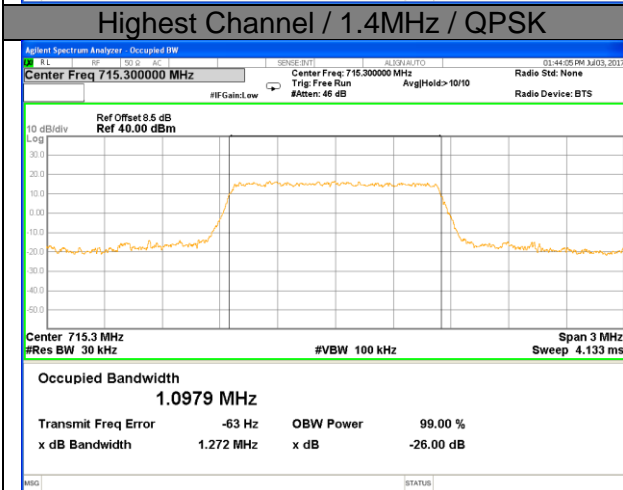

Middle Channel / 15MHz / QPSK

Middle Channel / 15MHz / 16QAM

Highest Channel / 15MHz / QPSK

Highest Channel / 15MHz / 16QAM

LTE band 4

LTE band 4 (99% and -26 Bandwidth)

Lowest Channel / 20MHz / QPSK

Lowest Channel / 20MHz / 16QAM

Middle Channel / 20MHz / QPSK

Middle Channel / 20MHz / 16QAM

Highest Channel / 20MHz / QPSK

Highest Channel / 20MHz / 16QAM

LTE band 12

LTE band 12 (99% and -26 Bandwidth)

LTE band 12

LTE band 12 (99% and -26 Bandwidth)

Lowest Channel / 3MHz / QPSK

Lowest Channel / 3MHz / 16QAM

Middle Channel / 3MHz / QPSK

Middle Channel / 3MHz / 16QAM

Highest Channel / 3MHz / QPSK

Highest Channel / 3MHz / 16QAM

LTE band 12

LTE band 12 (99% and -26 Bandwidth)