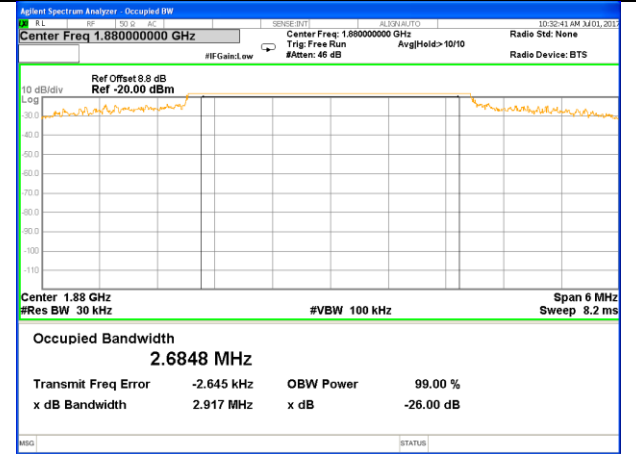

## LTE band 2

LTE band 2 (99% and -26 Bandwidth)

LTE band 2

LTE band 2 (99% and -26 Bandwidth)

Lowest Channel / 3MHz / QPSK

Lowest Channel / 3MHz / 16QAM

Middle Channel / 3MHz / QPSK

Middle Channel / 3MHz / 16QAM

Highest Channel / 3MHz / QPSK

Highest Channel / 3MHz / 16QAM

LTE band 2

LTE band 2 (99% and -26 Bandwidth)

Lowest Channel / 5MHz / QPSK

Lowest Channel / 5MHz / 16QAM

Middle Channel / 5MHz / QPSK

Middle Channel / 5MHz / 16QAM