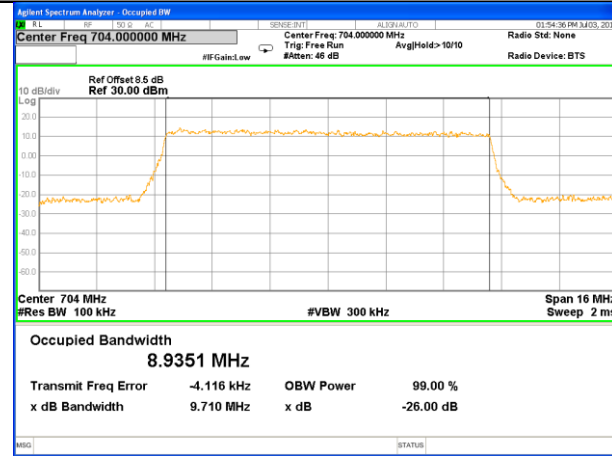

Lowest Channel / 5MHz / QPSK

Lowest Channel / 5MHz / 16QAM

Middle Channel / 5MHz / QPSK

Middle Channel / 5MHz / 16QAM

Highest Channel / 5MHz / QPSK

Highest Channel / 5MHz / 16QAM

LTE band 12

LTE band 12 (99% and -26 Bandwidth)

Lowest Channel / 10MHz / QPSK

Lowest Channel / 10MHz / 16QAM

Middle Channel / 10MHz / QPSK

Middle Channel / 10MHz / 16QAM

Highest Channel / 10MHz / QPSK

Highest Channel / 10MHz / 16QAM

LTE band 17

LTE band 17 (99% and -26 Bandwidth)