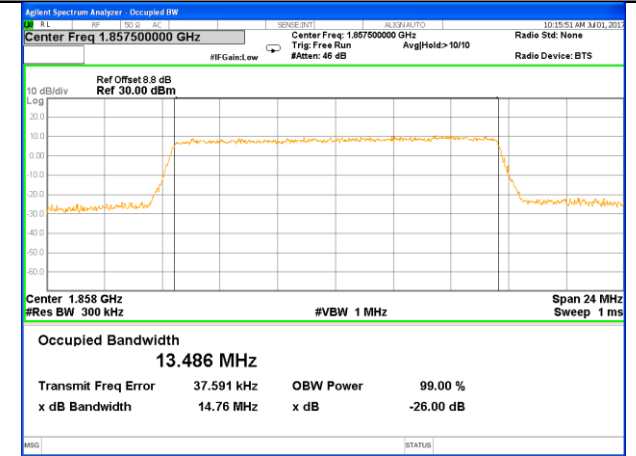

Highest Channel / 5MHz / QPSK

Highest Channel / 5MHz / 16QAM

LTE band 2

LTE band 2 (99% and -26 Bandwidth)

Lowest Channel / 10MHz / QPSK

Lowest Channel / 10MHz / 16QAM

Middle Channel / 10MHz / QPSK

Middle Channel / 10MHz / 16QAM

Highest Channel / 10MHz / QPSK

Highest Channel / 10MHz / 16QAM

LTE band 2

LTE band 2 (99% and -26 Bandwidth)

Lowest Channel / 15MHz / QPSK

Lowest Channel / 15MHz / 16QAM

Middle Channel / 15MHz / QPSK

Middle Channel / 15MHz / 16QAM

Highest Channel / 15MHz / QPSK

Highest Channel / 15MHz / 16QAM

LTE band 2

LTE band 2 (99% and -26 Bandwidth)

Lowest Channel / 20MHz / QPSK

Lowest Channel / 20MHz / 16QAM

Middle Channel / 20MHz / QPSK

Middle Channel / 20MHz / 16QAM