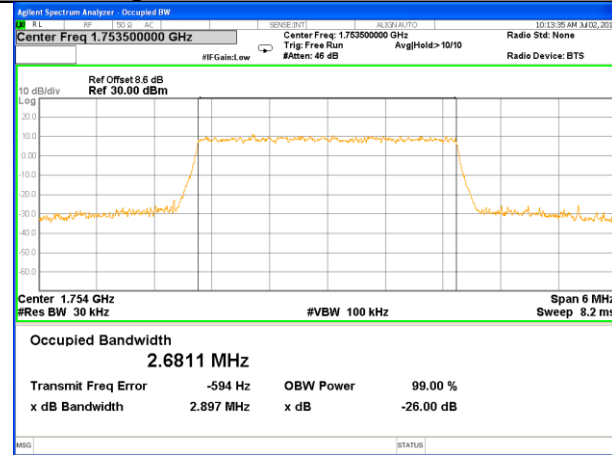

Highest Channel / 15MHz / QPSK

Highest Channel / 15MHz / 16QAM

LTE band 2

LTE band 2 (99% and -26 Bandwidth)

Lowest Channel / 20MHz / QPSK

Lowest Channel / 20MHz / 16QAM

Middle Channel / 20MHz / QPSK

Middle Channel / 20MHz / 16QAM

Highest Channel / 20MHz / QPSK

Highest Channel / 20MHz / 16QAM

LTE band 4

LTE band 4 (99% and -26 Bandwidth)

LTE band 4

LTE band 4 (99% and -26 Bandwidth)

Lowest Channel / 3MHz / QPSK

Lowest Channel / 3MHz / 16QAM

Middle Channel / 3MHz / QPSK

Middle Channel / 3MHz / 16QAM

Highest Channel / 3MHz / QPSK

Highest Channel / 3MHz / 16QAM

LTE band 4

LTE band 4 (99% and -26 Bandwidth)

Lowest Channel / 5MHz / QPSK

Lowest Channel / 5MHz / 16QAM