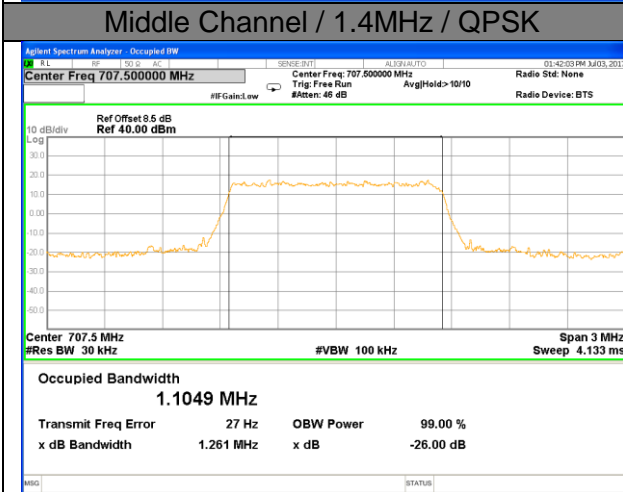

Middle Channel / 15MHz / QPSK

Middle Channel / 15MHz / 16QAM

Highest Channel / 15MHz / QPSK

Highest Channel / 15MHz / 16QAM

LTE band 4

LTE band 4 (99% and -26 Bandwidth)

Lowest Channel / 20MHz / QPSK

Lowest Channel / 20MHz / 16QAM

Middle Channel / 20MHz / QPSK

Middle Channel / 20MHz / 16QAM

Highest Channel / 20MHz / QPSK

Highest Channel / 20MHz / 16QAM

LTE band 12

LTE band 12 (99% and -26 Bandwidth)

LTE band 12

LTE band 12 (99% and -26 Bandwidth)

Lowest Channel / 3MHz / QPSK

Lowest Channel / 3MHz / 16QAM

Middle Channel / 3MHz / QPSK

Middle Channel / 3MHz / 16QAM

Highest Channel / 3MHz / QPSK

Highest Channel / 3MHz / 16QAM

LTE band 12

LTE band 12 (99% and -26 Bandwidth)