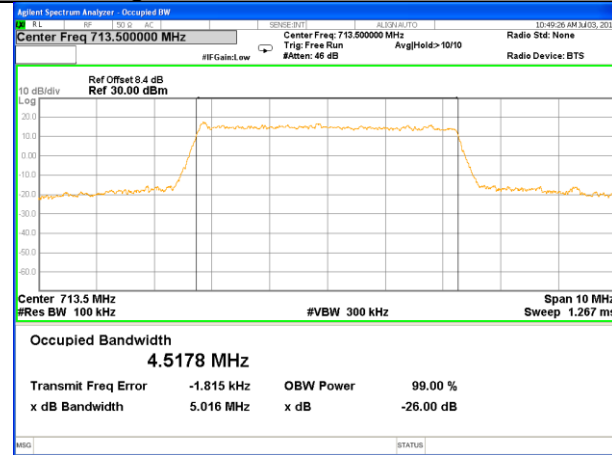

Lowest Channel / 5MHz / QPSK

Lowest Channel / 5MHz / 16QAM

Middle Channel / 5MHz / QPSK

Middle Channel / 5MHz / 16QAM

Highest Channel / 5MHz / QPSK

Highest Channel / 5MHz / 16QAM

LTE band 17

LTE band 17 (99% and -26 Bandwidth)