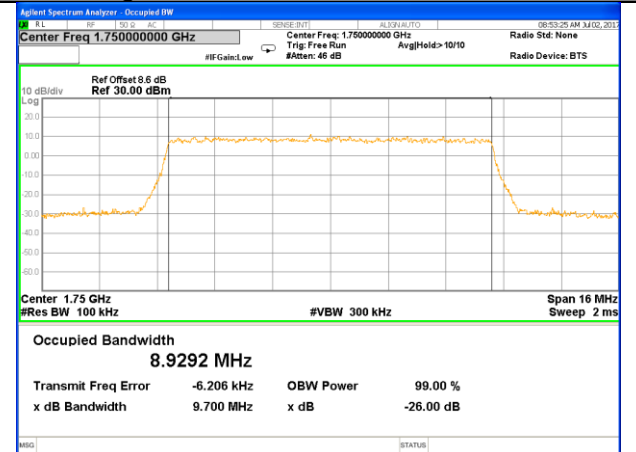

Middle Channel / 5MHz / QPSK

Middle Channel / 5MHz / 16QAM

Highest Channel / 5MHz / QPSK

Highest Channel / 5MHz / 16QAM

LTE band 4

LTE band 4 (99% and -26 Bandwidth)

Lowest Channel / 10MHz / QPSK

Lowest Channel / 10MHz / 16QAM

Middle Channel / 10MHz / QPSK

Middle Channel / 10MHz / 16QAM

Highest Channel / 10MHz / QPSK

Highest Channel / 10MHz / 16QAM

LTE band 4

LTE band 4 (99% and -26 Bandwidth)

Lowest Channel / 15MHz / QPSK

Lowest Channel / 15MHz / 16QAM

Middle Channel / 15MHz / QPSK

Middle Channel / 15MHz / 16QAM

Highest Channel / 15MHz / QPSK

Highest Channel / 15MHz / 16QAM

LTE band 4

LTE band 4 (99% and -26 Bandwidth)

Lowest Channel / 20MHz / QPSK

Lowest Channel / 20MHz / 16QAM