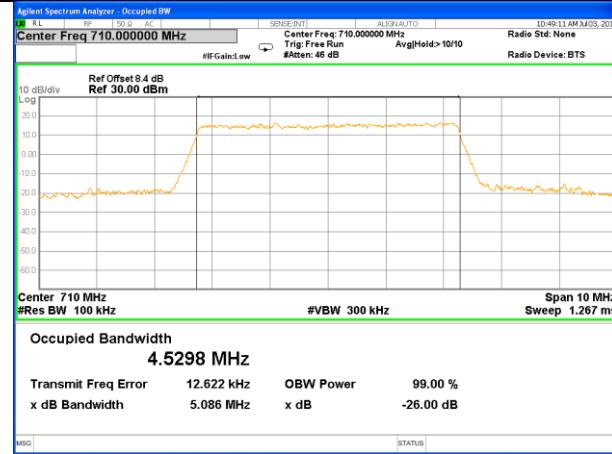

Middle Channel / 5MHz / QPSK