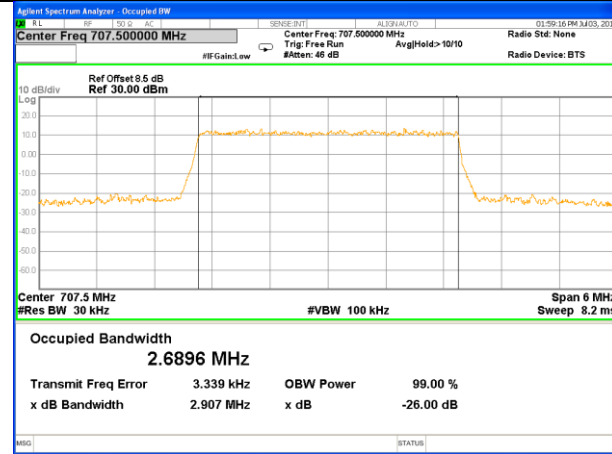

Middle Channel / 15MHz / QPSK

Middle Channel / 15MHz / 16QAM

Highest Channel / 15MHz / QPSK

Highest Channel / 15MHz / 16QAM

LTE band 4

LTE band 4 (99% and -26 Bandwidth)

Lowest Channel / 20MHz / QPSK

Lowest Channel / 20MHz / 16QAM

Middle Channel / 20MHz / QPSK

Middle Channel / 20MHz / 16QAM

Highest Channel / 20MHz / QPSK

Highest Channel / 20MHz / 16QAM

LTE band 12

LTE band 12 (99% and -26 Bandwidth)

LTE band 12

LTE band 12 (99% and -26 Bandwidth)

Lowest Channel / 3MHz / QPSK

Lowest Channel / 3MHz / 16QAM

Middle Channel / 3MHz / QPSK

Middle Channel / 3MHz / 16QAM

Highest Channel / 3MHz / QPSK

Highest Channel / 3MHz / 16QAM

LTE band 12

LTE band 12 (99% and -26 Bandwidth)