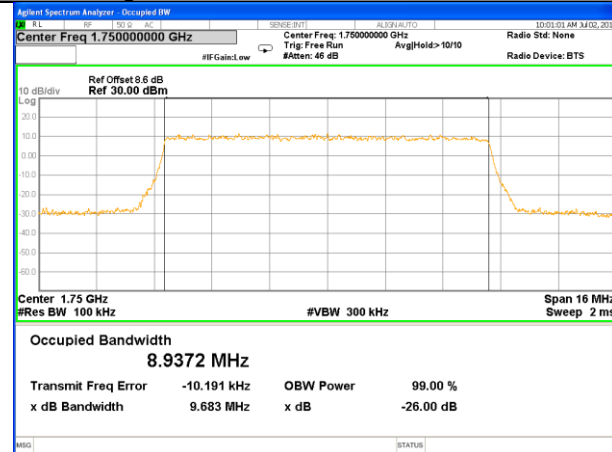

Middle Channel / 5MHz / QPSK

Middle Channel / 5MHz / 16QAM

Highest Channel / 5MHz / QPSK

Highest Channel / 5MHz / 16QAM

LTE band 4

LTE band 4 (99% and -26 Bandwidth)

Lowest Channel / 10MHz / QPSK

Lowest Channel / 10MHz / 16QAM

Middle Channel / 10MHz / QPSK

Middle Channel / 10MHz / 16QAM

Highest Channel / 10MHz / QPSK

Highest Channel / 10MHz / 16QAM

LTE band 4

LTE band 4 (99% and -26 Bandwidth)

Lowest Channel / 15MHz / QPSK

Lowest Channel / 15MHz / 16QAM