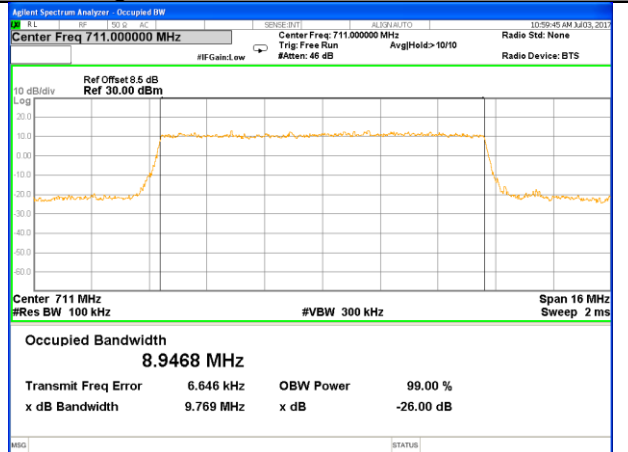

Lowest Channel / 5MHz / QPSK

Lowest Channel / 5MHz / 16QAM

Middle Channel / 5MHz / QPSK

Middle Channel / 5MHz / 16QAM

Highest Channel / 5MHz / QPSK

Highest Channel / 5MHz / 16QAM

LTE band 12

LTE band 12 (99% and -26 Bandwidth)

Lowest Channel / 10MHz / QPSK

Lowest Channel / 10MHz / 16QAM

Middle Channel / 10MHz / QPSK

Middle Channel / 10MHz / 16QAM

Highest Channel / 10MHz / QPSK

Highest Channel / 10MHz / 16QAM

LTE band 17

LTE band 17 (99% and -26 Bandwidth)

Lowest Channel / 5MHz / QPSK

Lowest Channel / 5MHz / 16QAM

Middle Channel / 5MHz / QPSK

Middle Channel / 5MHz / 16QAM

Highest Channel / 5MHz / QPSK

Highest Channel / 5MHz / 16QAM

LTE band 17

LTE band 17 (99% and -26 Bandwidth)