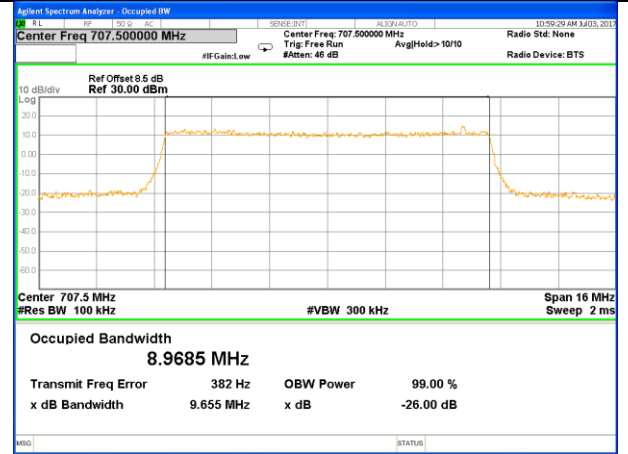

Lowest Channel / 5MHz / QPSK

Lowest Channel / 5MHz / 16QAM

Middle Channel / 5MHz / QPSK

Middle Channel / 5MHz / 16QAM

Highest Channel / 5MHz / QPSK

Highest Channel / 5MHz / 16QAM

LTE band 12

LTE band 12 (99% and -26 Bandwidth)

Lowest Channel / 10MHz / QPSK

Lowest Channel / 10MHz / 16QAM

Middle Channel / 10MHz / QPSK

Middle Channel / 10MHz / 16QAM

Highest Channel / 10MHz / QPSK

Highest Channel / 10MHz / 16QAM

LTE band 17

LTE band 17 (99% and -26 Bandwidth)

Lowest Channel / 5MHz / QPSK

Lowest Channel / 5MHz / 16QAM

Middle Channel / 5MHz / QPSK

Middle Channel / 5MHz / 16QAM

Highest Channel / 5MHz / QPSK

Highest Channel / 5MHz / 16QAM

LTE band 17

LTE band 17 (99% and -26 Bandwidth)