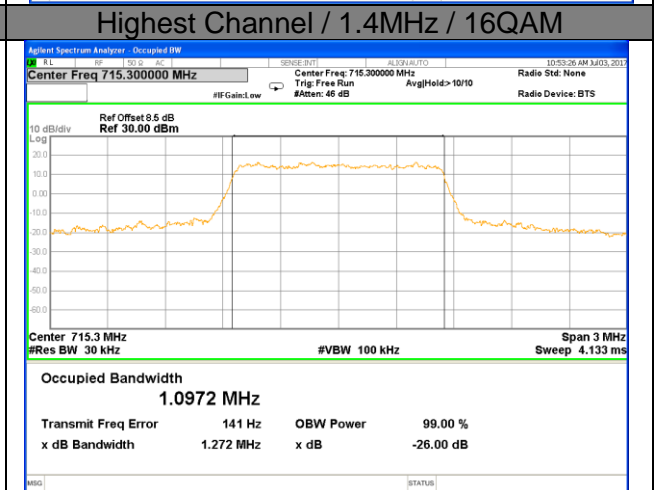

Middle Channel / 15MHz / QPSK

Middle Channel / 15MHz / 16QAM

Highest Channel / 15MHz / QPSK

Highest Channel / 15MHz / 16QAM

LTE band 4

LTE band 4 (99% and -26 Bandwidth)

Lowest Channel / 20MHz / QPSK

Lowest Channel / 20MHz / 16QAM

Middle Channel / 20MHz / QPSK

Middle Channel / 20MHz / 16QAM

Highest Channel / 20MHz / QPSK

Highest Channel / 20MHz / 16QAM

LTE band 12

LTE band 12 (99% and -26 Bandwidth)

LTE band 12

LTE band 12 (99% and -26 Bandwidth)

Lowest Channel / 3MHz / QPSK

Lowest Channel / 3MHz / 16QAM

Middle Channel / 3MHz / QPSK

Middle Channel / 3MHz / 16QAM

Highest Channel / 3MHz / QPSK

Highest Channel / 3MHz / 16QAM

LTE band 12

LTE band 12 (99% and -26 Bandwidth)

Lowest Channel / 5MHz / QPSK

Lowest Channel / 5MHz / 16QAM

Middle Channel / 5MHz / QPSK

Middle Channel / 5MHz / 16QAM

Highest Channel / 5MHz / QPSK

Highest Channel / 5MHz / 16QAM

LTE band 12

LTE band 12 (99% and -26 Bandwidth)