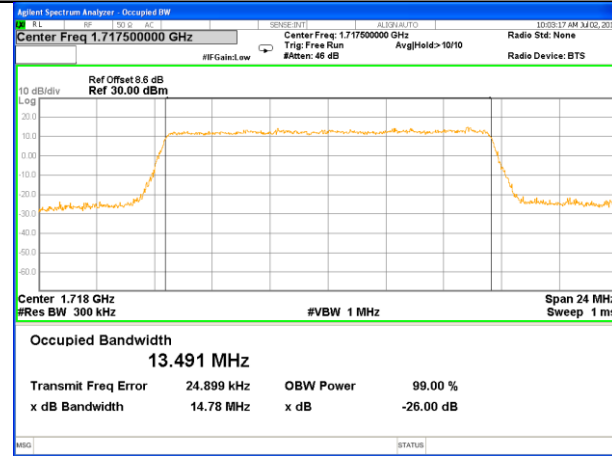

Middle Channel / 5MHz / QPSK

Middle Channel / 5MHz / 16QAM

Highest Channel / 5MHz / QPSK

Highest Channel / 5MHz / 16QAM

LTE band 4

LTE band 4 (99% and -26 Bandwidth)

Lowest Channel / 10MHz / QPSK

Lowest Channel / 10MHz / 16QAM

Middle Channel / 10MHz / QPSK

Middle Channel / 10MHz / 16QAM

Highest Channel / 10MHz / QPSK

Highest Channel / 10MHz / 16QAM

LTE band 4

LTE band 4 (99% and -26 Bandwidth)

Lowest Channel / 15MHz / QPSK

Lowest Channel / 15MHz / 16QAM

Middle Channel / 15MHz / QPSK

Middle Channel / 15MHz / 16QAM

Highest Channel / 15MHz / QPSK

Highest Channel / 15MHz / 16QAM

LTE band 4

LTE band 4 (99% and -26 Bandwidth)

Lowest Channel / 20MHz / QPSK

Lowest Channel / 20MHz / 16QAM