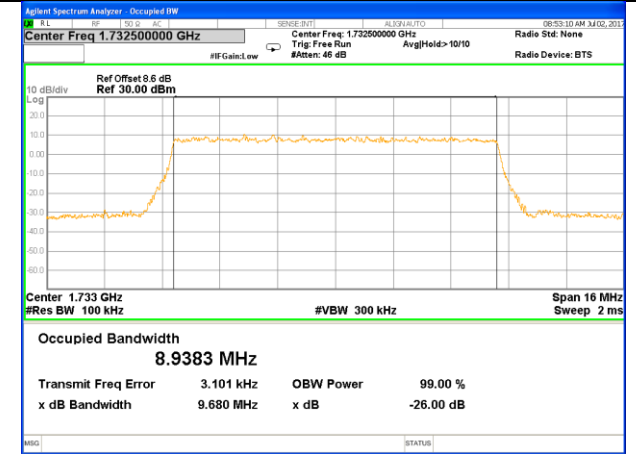

Middle Channel / 3MHz / QPSK

Middle Channel / 3MHz / 16QAM

Highest Channel / 3MHz / QPSK

Highest Channel / 3MHz / 16QAM

LTE band 4

LTE band 4 (99% and -26 Bandwidth)

Lowest Channel / 5MHz / QPSK

Lowest Channel / 5MHz / 16QAM

Middle Channel / 5MHz / QPSK

Middle Channel / 5MHz / 16QAM

Highest Channel / 5MHz / QPSK

Highest Channel / 5MHz / 16QAM

LTE band 4

LTE band 4 (99% and -26 Bandwidth)

Lowest Channel / 10MHz / QPSK

Lowest Channel / 10MHz / 16QAM

Middle Channel / 10MHz / QPSK

Middle Channel / 10MHz / 16QAM

Highest Channel / 10MHz / QPSK

Highest Channel / 10MHz / 16QAM

LTE band 4

LTE band 4 (99% and -26 Bandwidth)

Lowest Channel / 15MHz / QPSK

Lowest Channel / 15MHz / 16QAM