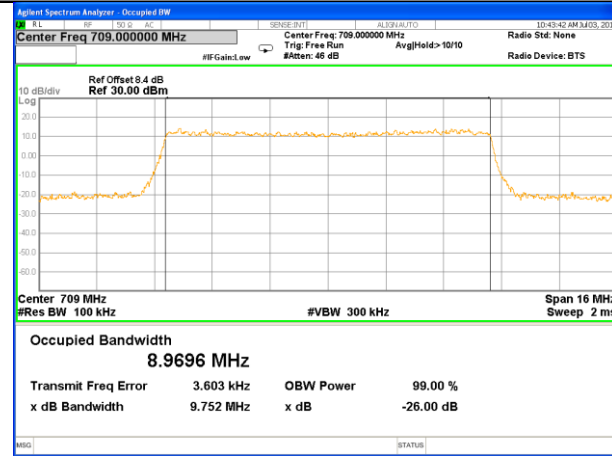

LTE band 17

LTE band 17 (99% and -26 Bandwidth)

Lowest Channel / 10MHz / QPSK