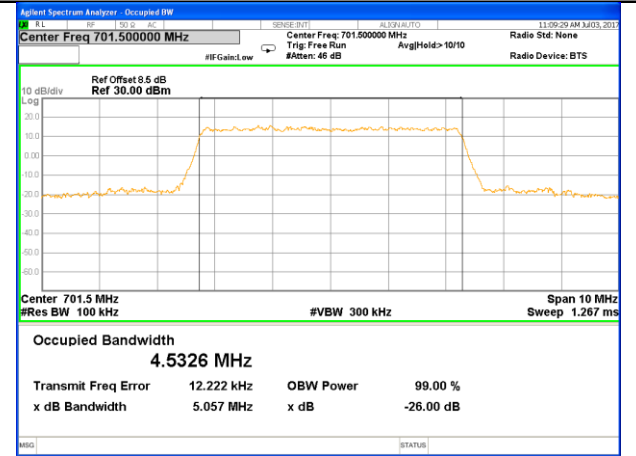

Lowest Channel / 3MHz / QPSK

Lowest Channel / 3MHz / 16QAM

Middle Channel / 3MHz / QPSK

Middle Channel / 3MHz / 16QAM

Highest Channel / 3MHz / QPSK

Highest Channel / 3MHz / 16QAM

LTE band 12

LTE band 12 (99% and -26 Bandwidth)

Lowest Channel / 5MHz / QPSK

Lowest Channel / 5MHz / 16QAM

Middle Channel / 5MHz / QPSK

Middle Channel / 5MHz / 16QAM

Highest Channel / 5MHz / QPSK

Highest Channel / 5MHz / 16QAM

LTE band 12

LTE band 12 (99% and -26 Bandwidth)