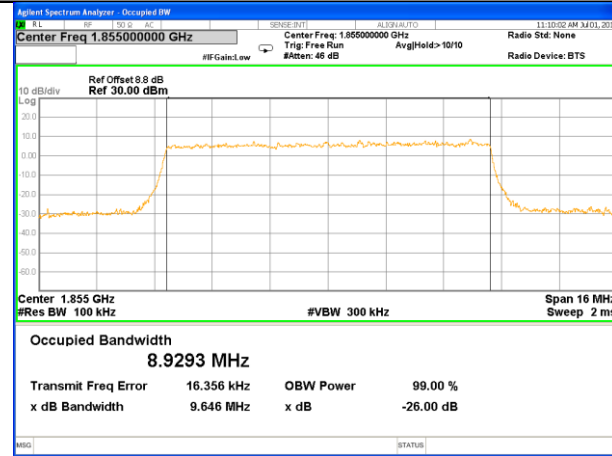

Highest Channel / 3MHz / QPSK

Highest Channel / 3MHz / 16QAM

LTE band 2

LTE band 2 (99% and -26 Bandwidth)

Lowest Channel / 5MHz / QPSK

Lowest Channel / 5MHz / 16QAM

Middle Channel / 5MHz / QPSK

Middle Channel / 5MHz / 16QAM

Highest Channel / 5MHz / QPSK

Highest Channel / 5MHz / 16QAM

LTE band 2

LTE band 2 (99% and -26 Bandwidth)

Lowest Channel / 10MHz / QPSK

Lowest Channel / 10MHz / 16QAM

Middle Channel / 10MHz / QPSK

Middle Channel / 10MHz / 16QAM

Highest Channel / 10MHz / QPSK

Highest Channel / 10MHz / 16QAM

LTE band 2

LTE band 2 (99% and -26 Bandwidth)

Lowest Channel / 15MHz / QPSK

Lowest Channel / 15MHz / 16QAM

Middle Channel / 15MHz / QPSK

Middle Channel / 15MHz / 16QAM