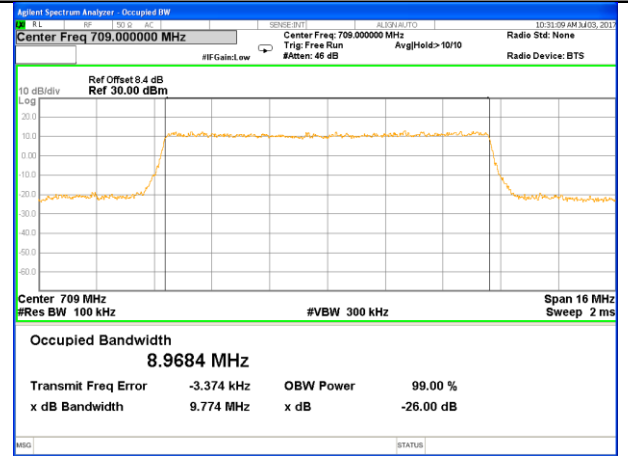

Lowest Channel / 10MHz / 16QAM