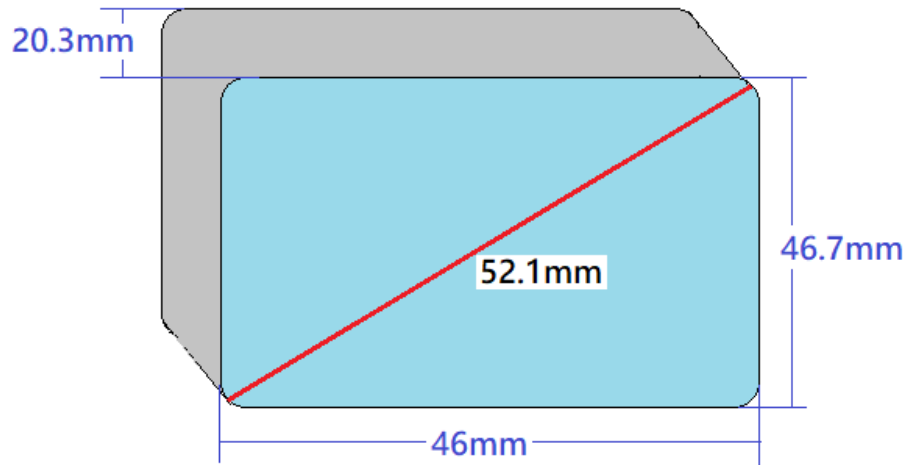

DUT and SAR Setup Photos

Overall Dimensions

Product name: W04A/ Model: Whistle GO
Front View of the DUT

Rear View of the DUT

Differences description

The deviation of DUT only have enclosure and colour differences, and other circuit and electrical characteristics are the same.

Model Deviation			
Product	Brand	Model	Difference
W04A	Whistle	Whistle GO	small LED window
		Whistle GO-Explore	big LED window.

Product name: W04A/ Model: Whistle GO-Explore
Front View

Rear View

Front (5mm)

Rear (5mm)

Edge 1 (5mm)

Edge 2 (5mm)

Edge 3 (5mm)

Edge 4 (5mm)