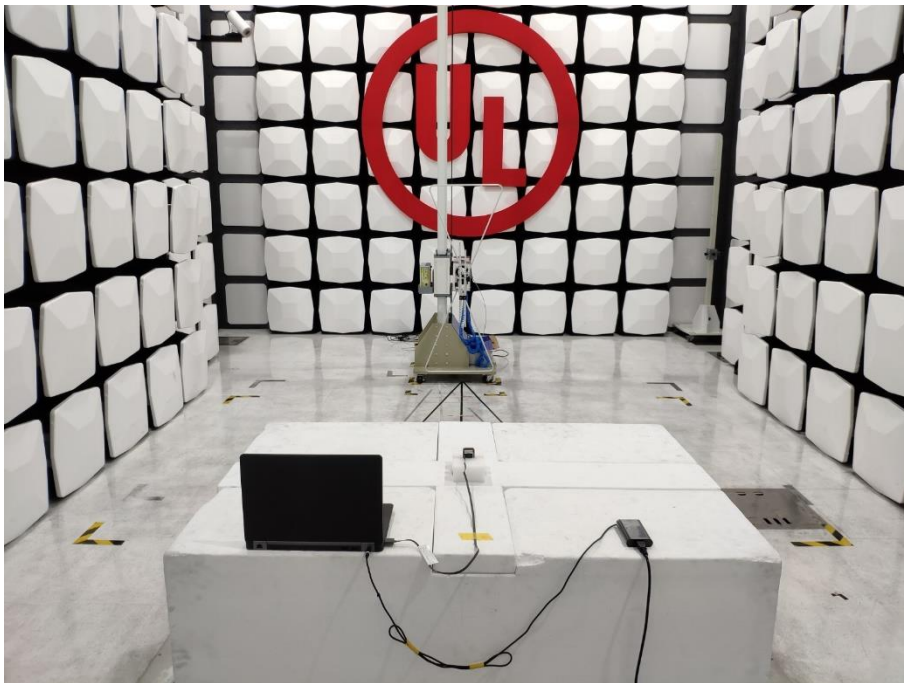

Below 1GHz

Underwriters Laboratories Taiwan Co., Ltd.

Building B and Building E, No. 372-7, Sec. 4, Zhongxing Rd., Zhudong Township, Hsinchu County, Taiwan

Telephone :+886-2-7737-3000

Facsimile (FAX) :+886-3-583-7948