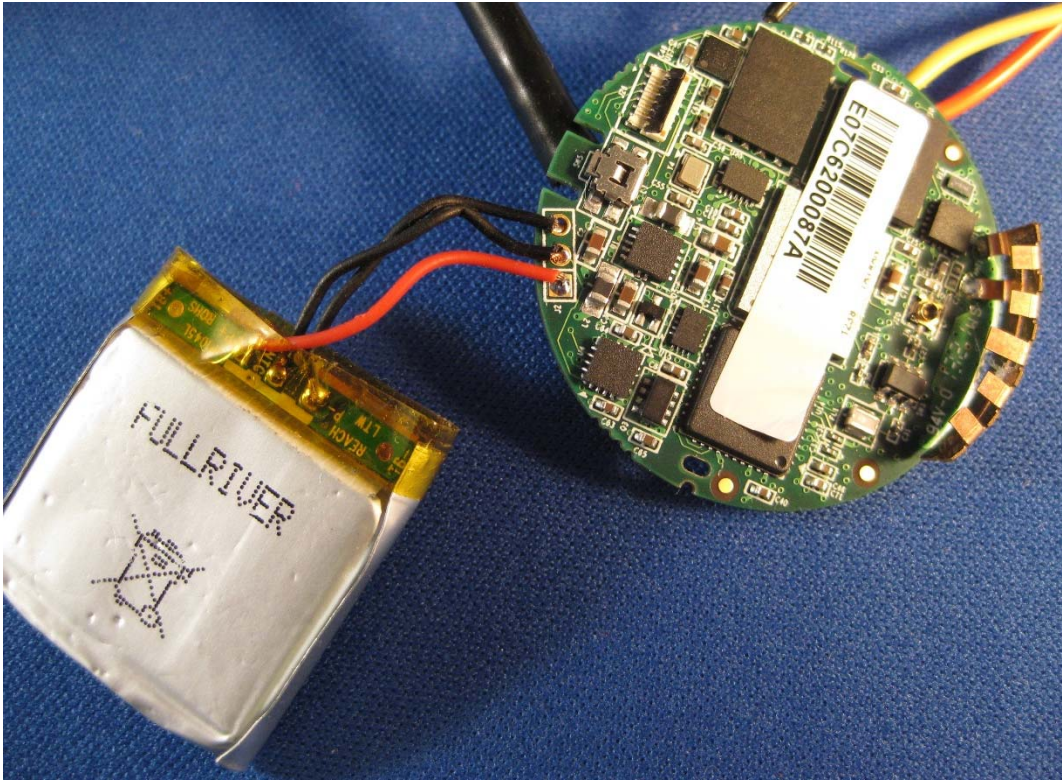

<b>INTERNAL PHOTOS</b>	
Company Name	Whistle Labs, Inc
Model #	W01A
FCC ID #	S8W-W01A
IC #	10959A-W01A

**Internal Photos of Bluetooth board**

<b>INTERNAL PHOTOS</b>	
Company Name	Whistle Labs, Inc
Model #	W01A
FCC ID #	S8W-W01A
IC #	10959A-W01A

**Internal Photos of WiFi board**

<b><u>INTERNAL PHOTOS</u></b>	
Company Name	Whistle Labs, Inc
Model #	W01A
FCC ID #	S8W-W01A
IC #	10959A-W01A

**Close up of antenna**