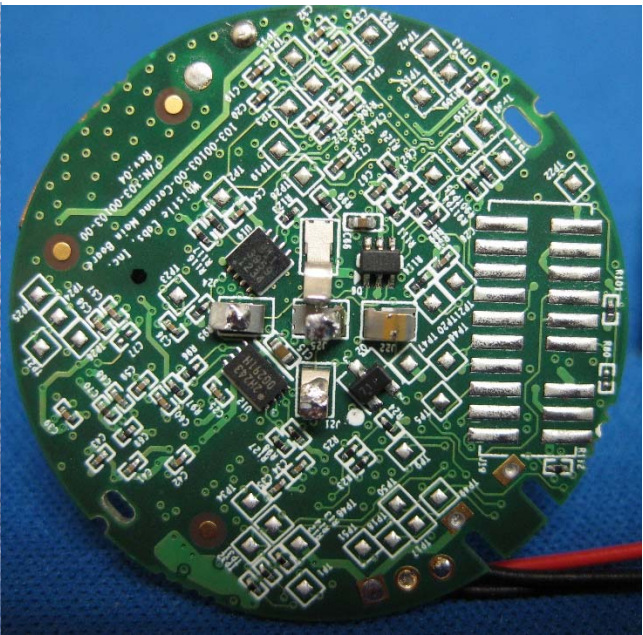

<b>INTERNAL PHOTOS</b>	
Company Name	Whistle Labs, Inc
Model #	W01A
FCC ID #	S8W-W01A
IC #	10959A-W01A

**Internal Photos of Bluetooth board**

<b>INTERNAL PHOTOS</b>	
Company Name	Whistle Labs, Inc
Model #	W01A
FCC ID #	S8W-W01A
IC #	10959A-W01A

**Internal Photos of WiFi board**

<b><u>INTERNAL PHOTOS</u></b>	
Company Name	Whistle Labs, Inc
Model #	W01A
FCC ID #	S8W-W01A
IC #	10959A-W01A

**Close up of antenna**