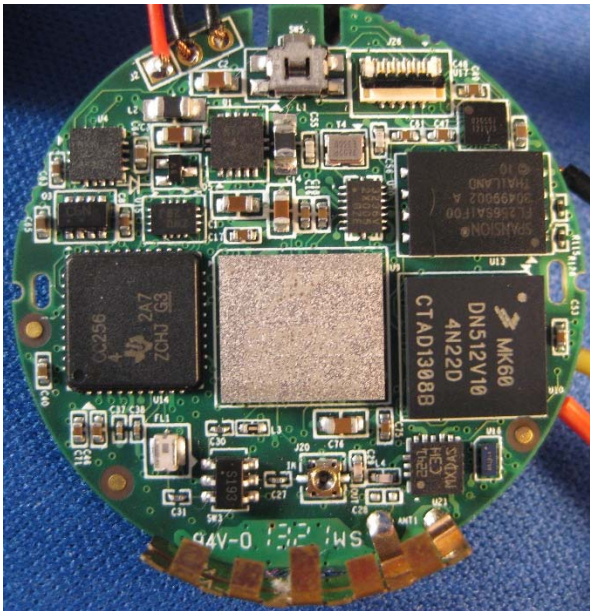

<b>INTERNAL PHOTOS</b>	
Company Name	Whistle Labs, Inc
Model #	W01A
FCC ID #	S8W-W01A
IC #	10959A-W01A

**Internal Photos of Bluetooth board**

<b>INTERNAL PHOTOS</b>	
Company Name	Whistle Labs, Inc
Model #	W01A
FCC ID #	S8W-W01A
IC #	10959A-W01A

**Internal Photos of WiFi board**

<b><u>INTERNAL PHOTOS</u></b>	
Company Name	Whistle Labs, Inc
Model #	W01A
FCC ID #	S8W-W01A
IC #	10959A-W01A

**Close up of antenna**