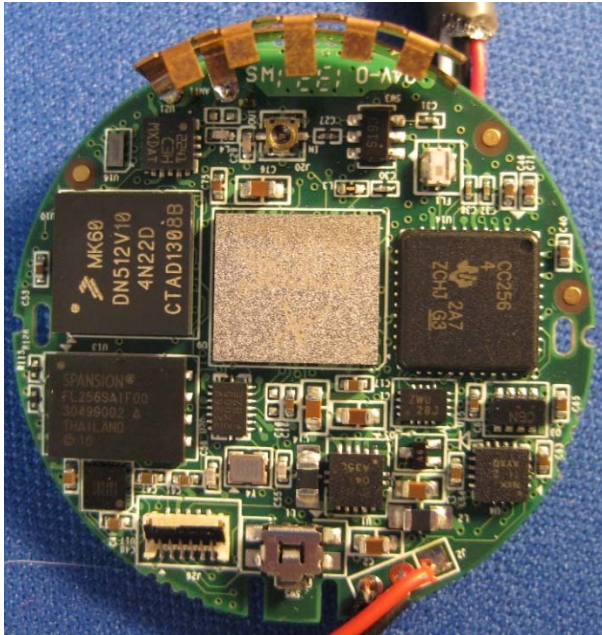

<b>INTERNAL PHOTOS</b>	
Company Name	Whistle Labs, Inc
Model #	W01A
FCC ID #	S8W-W01A
IC #	10959A-W01A

**Internal Photos of Bluetooth board**

<b>INTERNAL PHOTOS</b>	
Company Name	Whistle Labs, Inc
Model #	W01A
FCC ID #	S8W-W01A
IC #	10959A-W01A

**Internal Photos of WiFi board**

<b><u>INTERNAL PHOTOS</u></b>	
Company Name	Whistle Labs, Inc
Model #	W01A
FCC ID #	S8W-W01A
IC #	10959A-W01A

**Close up of antenna**