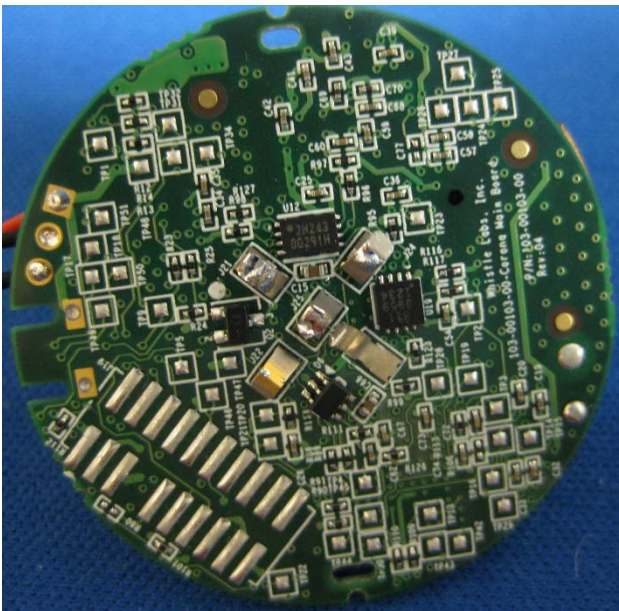

<b>INTERNAL PHOTOS</b>	
Company Name	Whistle Labs, Inc
Model #	W01A
FCC ID #	S8W-W01A
IC #	10959A-W01A

**Internal Photos of Bluetooth board**

<b>INTERNAL PHOTOS</b>	
Company Name	Whistle Labs, Inc
Model #	W01A
FCC ID #	S8W-W01A
IC #	10959A-W01A

**Internal Photos of WiFi board**

<b><u>INTERNAL PHOTOS</u></b>	
Company Name	Whistle Labs, Inc
Model #	W01A
FCC ID #	S8W-W01A
IC #	10959A-W01A

**Close up of antenna**