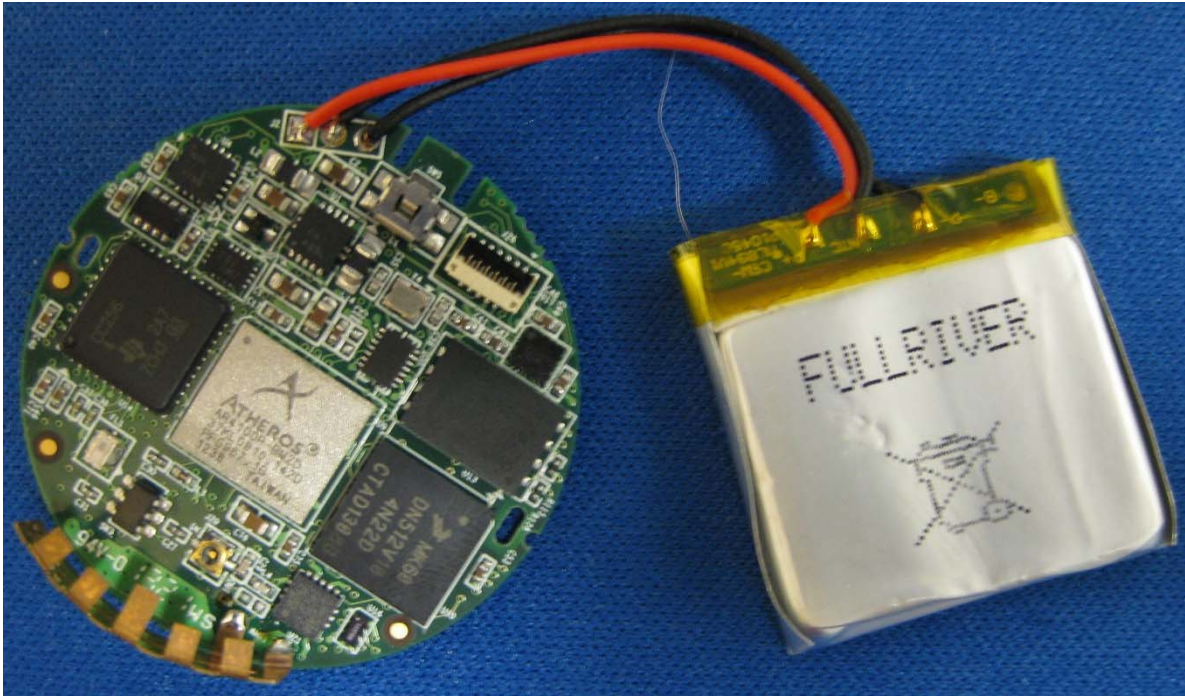

<b>INTERNAL PHOTOS</b>	
Company Name	Whistle Labs, Inc
Model #	W01A
FCC ID #	S8W-W01A
IC #	10959A-W01A

**Internal Photos of Bluetooth board**

<b>INTERNAL PHOTOS</b>	
Company Name	Whistle Labs, Inc
Model #	W01A
FCC ID #	S8W-W01A
IC #	10959A-W01A

**Internal Photos of WiFi board**

<b><u>INTERNAL PHOTOS</u></b>	
Company Name	Whistle Labs, Inc
Model #	W01A
FCC ID #	S8W-W01A
IC #	10959A-W01A

**Close up of antenna**