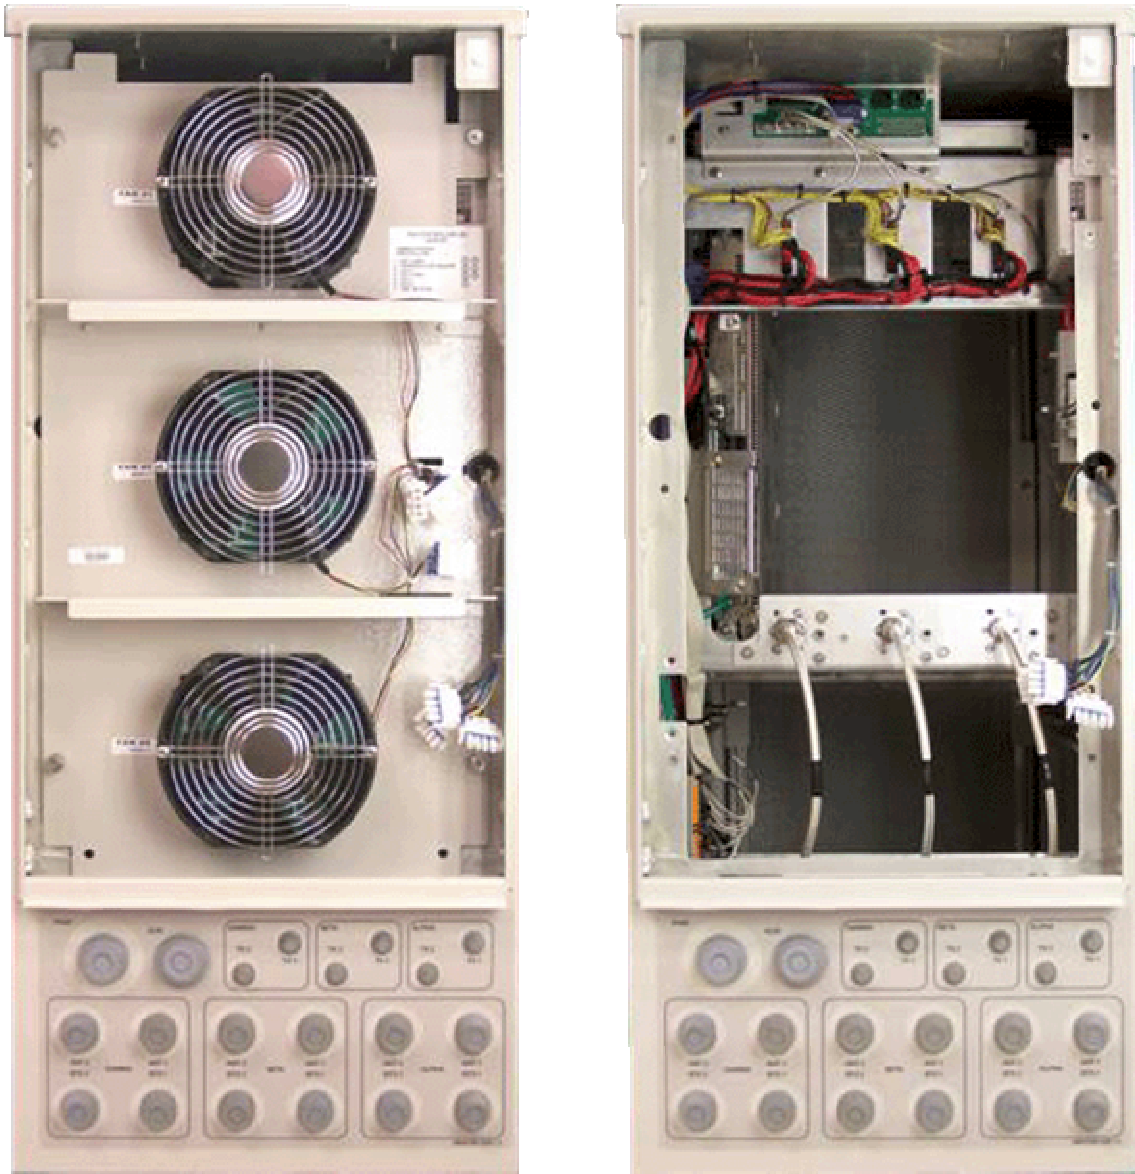

OBE-1900-M831/M821/M811 Internal - Front Door Removed
(RF Components not present)

**OBE-1900-M831/M821/M811 Internal –Rear Door Removed and Rear Door
& Fan Tray Removed (RF Components not present)**

OBE-1900-M831/M821/M811 Internal - Front Door Removed

OBE-1900-M831/M821/M811 Internal - Rear Door & Fan Tray Removed

OBE-1900-M831/M821/M811 Modules

By-pass Switch Module

Filter Module

Rectifier Module External

Rectifier Module Internal

OBE-1900-M831/M821/M811 PA Module Front