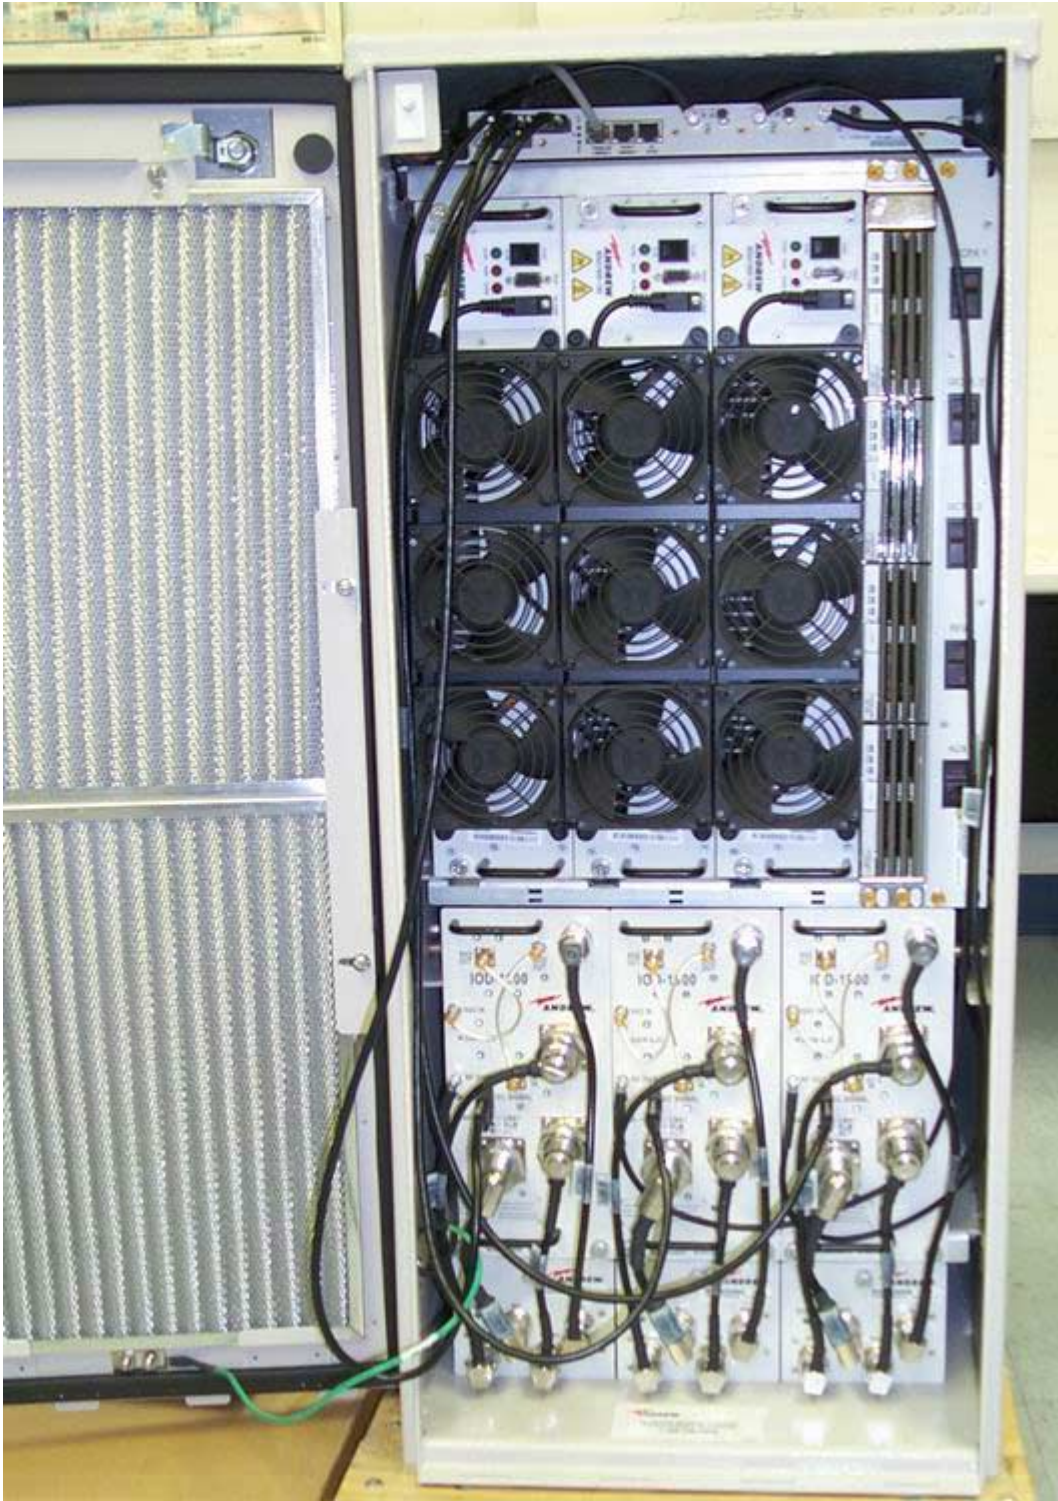

OBE-1900-M831/M821/M811 Internal - Front Door Removed
(RF Components not present)

**OBE-1900-M831/M821/M811 Internal –Rear Door Removed and Rear Door
& Fan Tray Removed (RF Components not present)**

OBE-1900-M831/M821/M811 Internal - Front Door Removed

OBE-1900-M831/M821/M811 Internal - Rear Door & Fan Tray Removed

OBE-1900-M831/M821/M811 Modules

By-pass Switch Module

Filter Module

Rectifier Module External

Rectifier Module Internal

OBE-1900-M831/M821/M811 PA Module Front