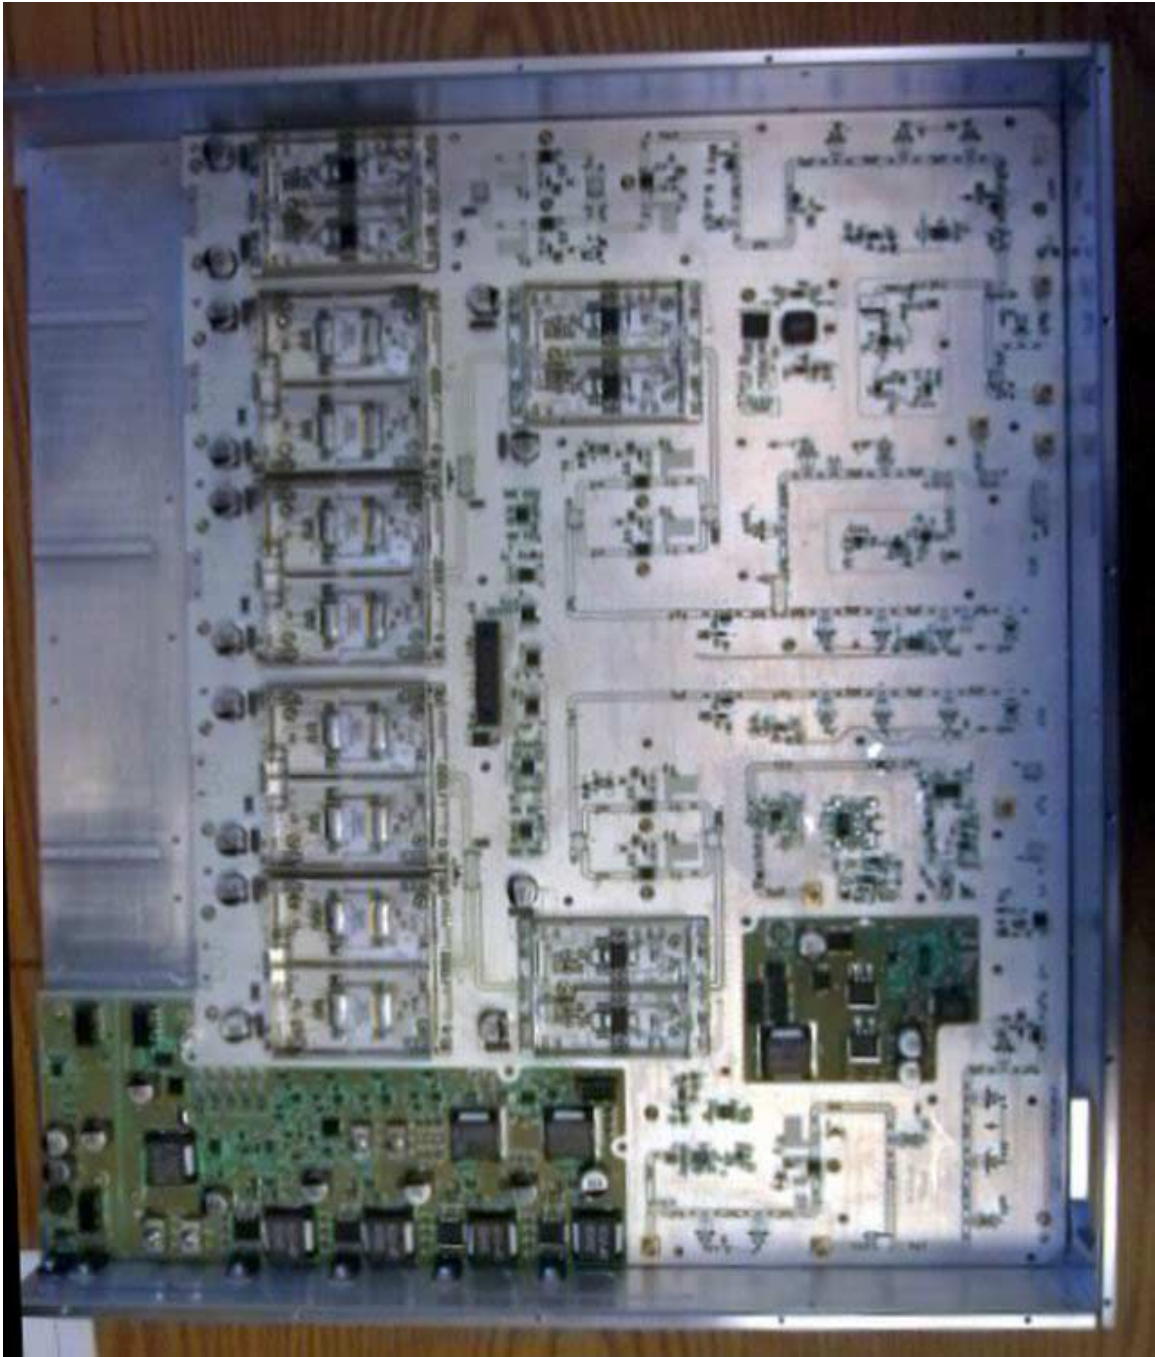

OBE-1900-M831/M821/M811 Internal - Front Door Removed
(RF Components not present)

**OBE-1900-M831/M821/M811 Internal –Rear Door Removed and Rear Door
& Fan Tray Removed (RF Components not present)**

OBE-1900-M831/M821/M811 Internal - Front Door Removed

OBE-1900-M831/M821/M811 Internal - Rear Door & Fan Tray Removed

OBE-1900-M831/M821/M811 Modules

By-pass Switch Module

Filter Module

Rectifier Module External

Rectifier Module Internal

OBE-1900-M831/M821/M811 PA Module Front

OBE-1900-M831/M821/M811 PA Module Rear

OBE-1900-M831/M821/M811 PA Inside View 1

OBE-1900-M831/M821/M811 PA Module Inside View 2

OBE-1900-M831/M821/M811 PA Module Main PCB Top

OBE-1900-M831/M821/M811 PA Module Main PCB Bottom