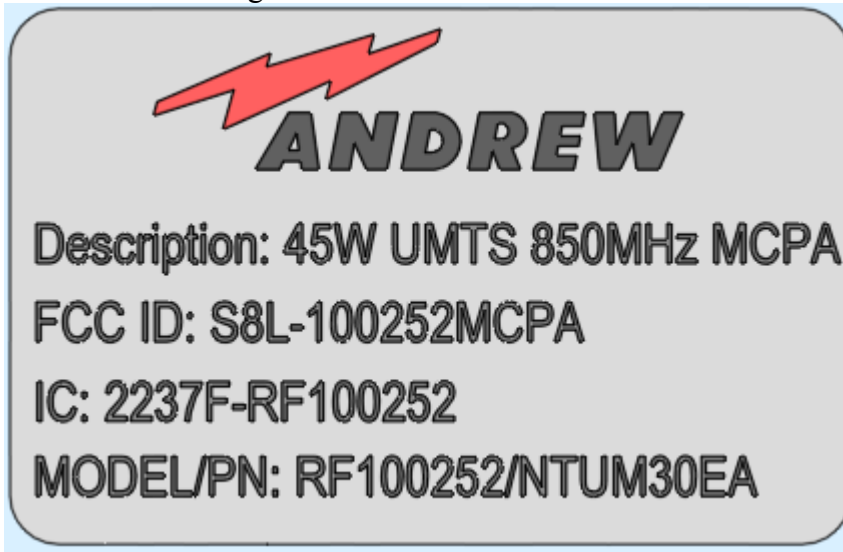

## FCC ID/IC ID labeling for 45W UMTS 850MHz MCPA

1. ID Label

--Picture or drawing.

2. ID Label

--Give location for label on unit