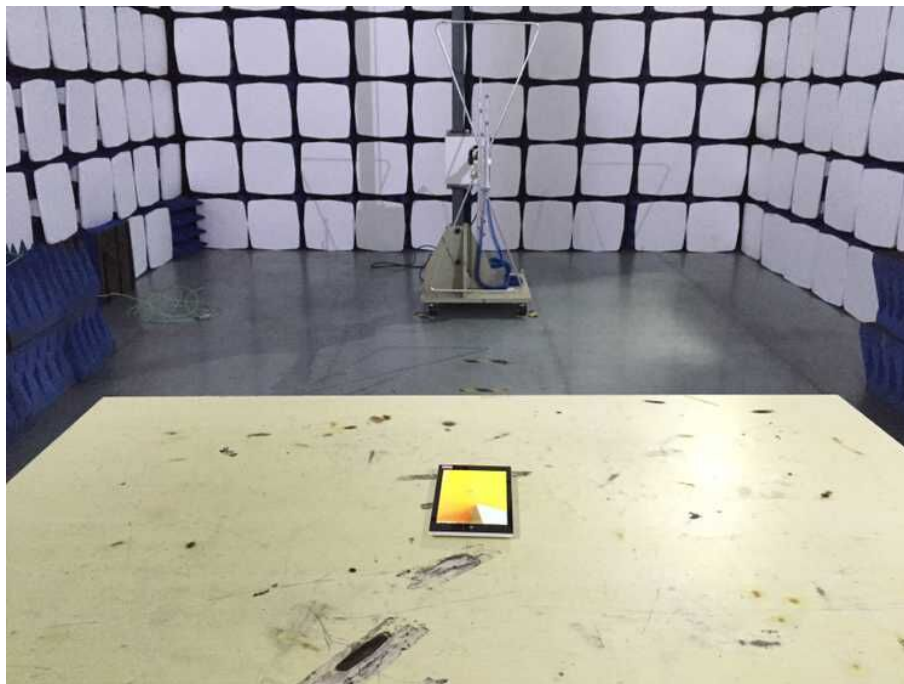

EXHIBIT 4 - TEST SETUP PHOTOGRAPHS

Conducted Emission Test Setup

Radiation Emission Test Setup (Below 30MHz)

Radiation Emission Test Setup (30MHz to 1GHz)

Radiation Emission Test Setup (Above 1GHz)