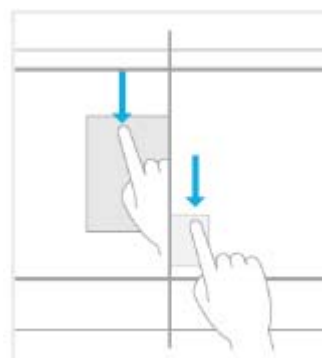

Drag the application to close it

You don't have to close the application. The application will reduce speed for your PC, they will auto off when not in use. If you still want to close an application, please move it to the bottom of the screen.

The same as mouse operation:

Move the cursor to top of application to view the command.