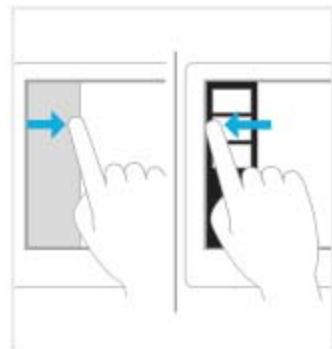

**From the left side of the screen to sweep the switching applications**

From the left side of the screen Lightly sweep will display applications you open the thumbnails, so you can quickly switch to the application.

The same as mouse operation:

Move the mouse pointer in the upper left corner of the screen.

**From the left side of the screen Lightly sweep will display applications used before**

From the left side of the screen light scan will show that the application of recently used, you can select the application from the list.

The same as mouse operation:

Please put the mouse in the upper left corner of the screen, and down along the left side of the screen to view the application of recently used sliding.