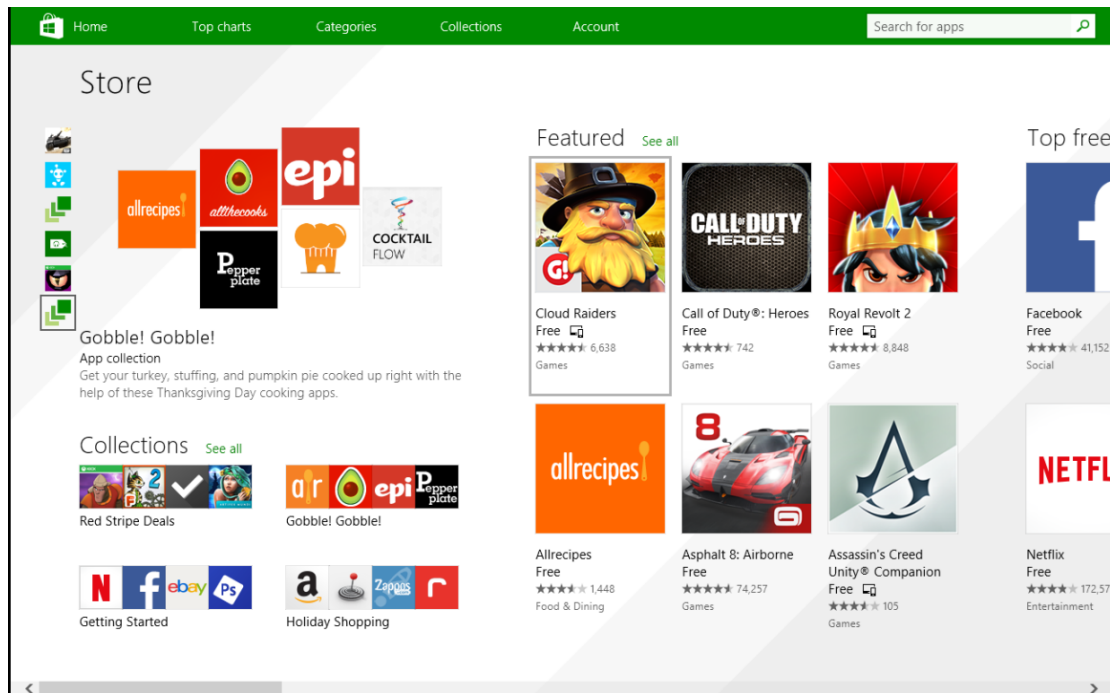

Strong base

More secure

Good operating condition of PC can be in trouble. These troubles from hackers, viruses, worms, spyware and other types of malicious software, your PC must conduct a comprehensive protection. Windows 8 help ensure that you can always obtain protection.

The new task manager

You can use the update task manager, to quickly see which applications and services are used on the PC resource. Whether all the details you are want to view the connection of network and hardware conditions, application or control run at startup, can easily realize. The magnetic attached contains color code to help you quickly view the current operation. You can through the process, application and the history of the chart and detailed information on resources fast efficient tracking.

Recovery and reset your PC

Windows 8 provides a series of PC restore options. You can even restore your PC, in reserve all documents, accounts, personal settings and the Windows app store application situation, the Windows returns to its initial state.