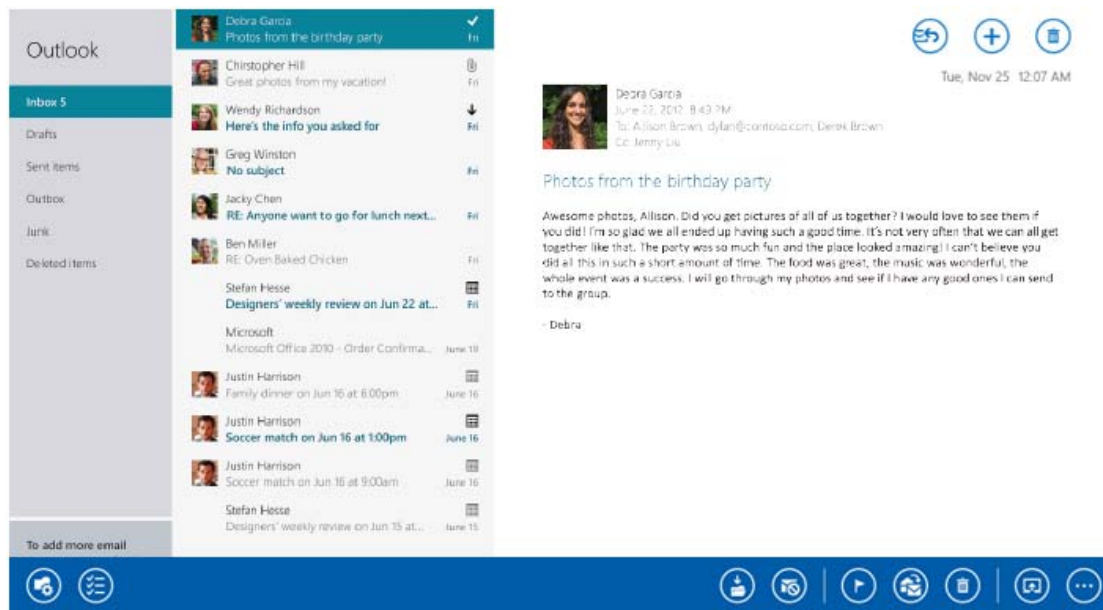

## Start

To reach the "start" screen. Or, if you have reached the "start" screen, it can return to you use a application.

## Equipment

Use wired and wireless devices.your cell phone synchronization or the latest home movie streaming media transport to the tv.

# Application of collaborative work

The past, need many different programs together to complete the task, can now be concentrated to the same position easily finish. Use the "photos" should be with all the photos, you can view the Facebook and Flickr, without leaving the application, you can upload photos to the blog or by e-mail to send photos to a friend. In each application, control access mode are the same. From the top or the bottom edge of light sweep, or right-click the mouse will pop up application command. To search, from the right side swipe, and click the "search cable "(or use the mouse to point to the upper right corner, then click the "search "), in the application of internal, in PC, or in Web find the content.