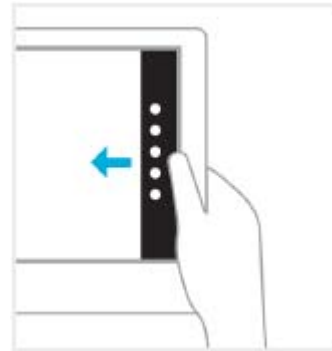

## More safety, more privacy

Industry leading SmartScreen technology can help to improve security for your PC and the information in the Web, and helps protect against malicious software attacks. The system built in such as "does not track" privacy tools, these tools with a single click, so you can increase the degree of control of the system.

# The following are you using touch or the mouse to understand the content

**From the right side of the screen will display the system command and super button**

The same as mouse operation:

Place the cursor on the lower right corner of screen