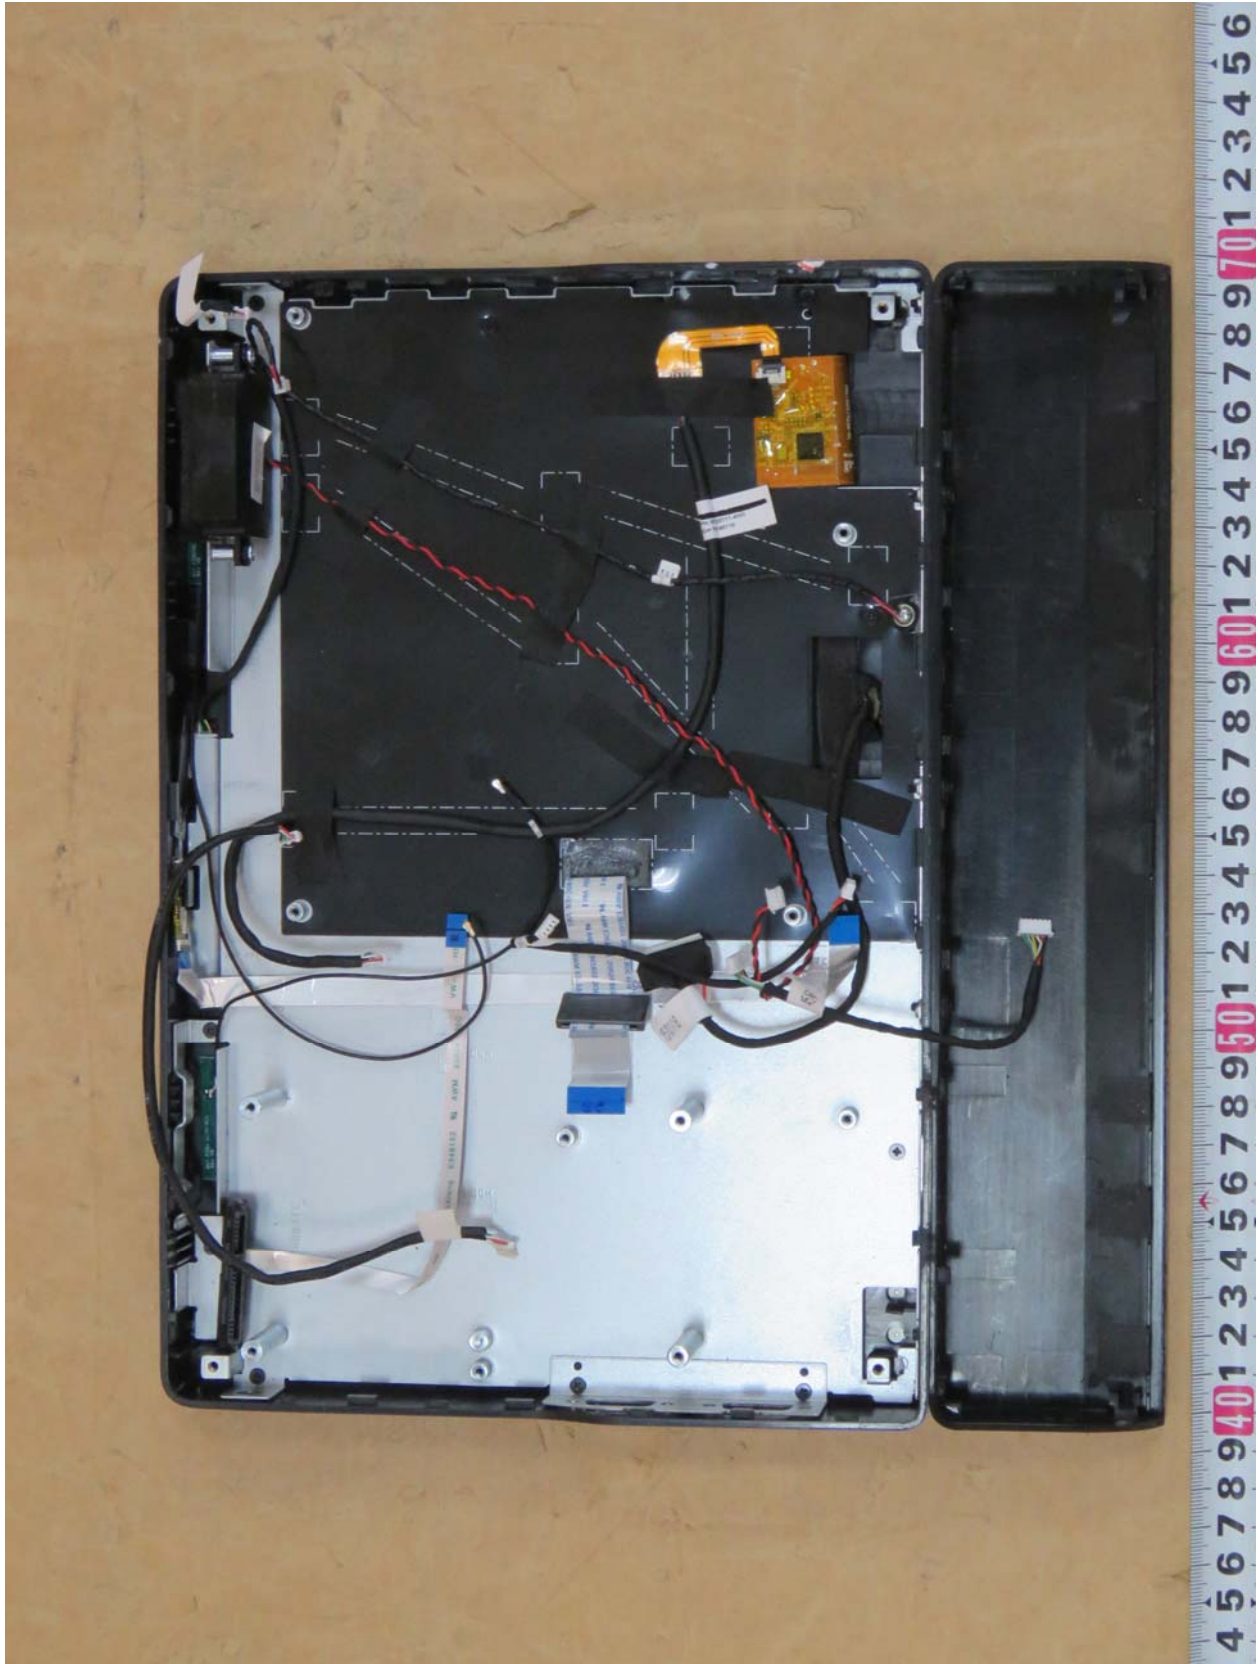

Registration number: W6M21802-17886-FCC
FCC ID: S8C-P20U