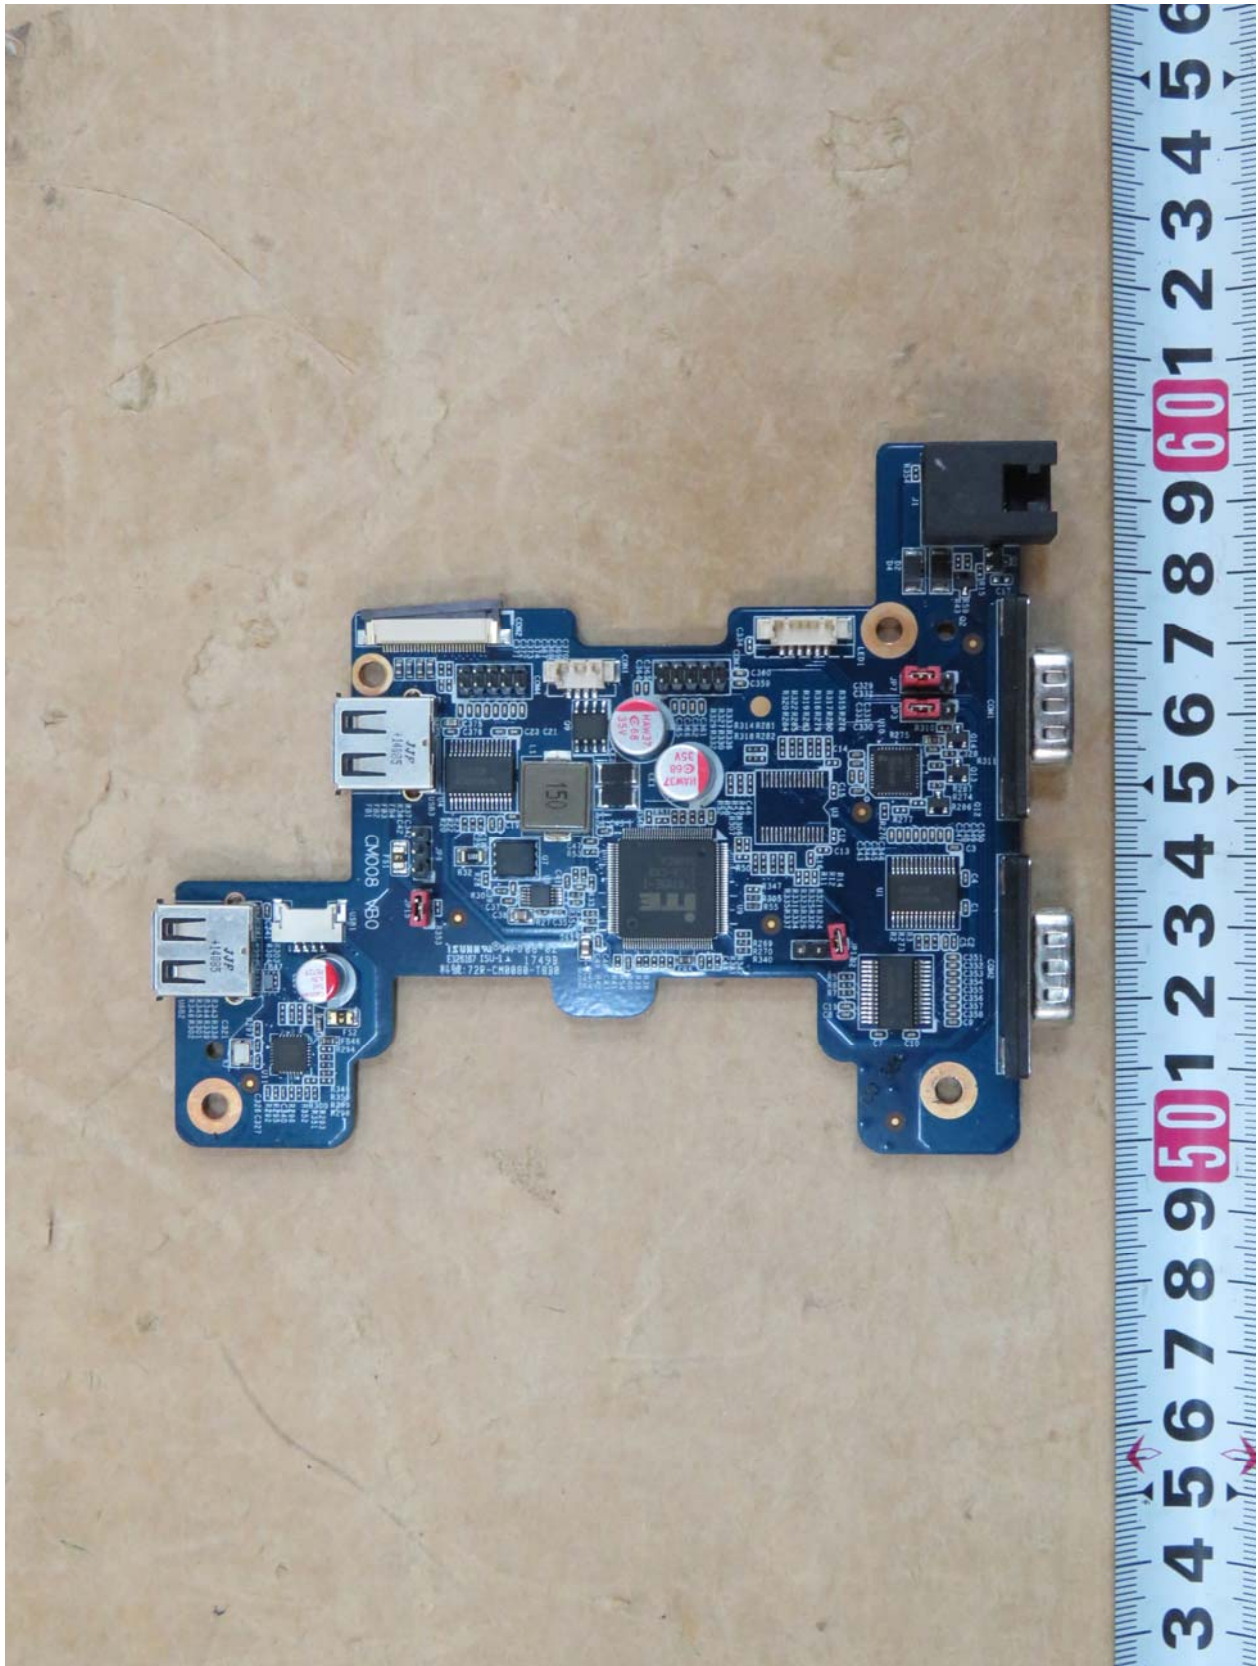

Registration number: W6M21802-17886-FCC
FCC ID: S8C-P20U