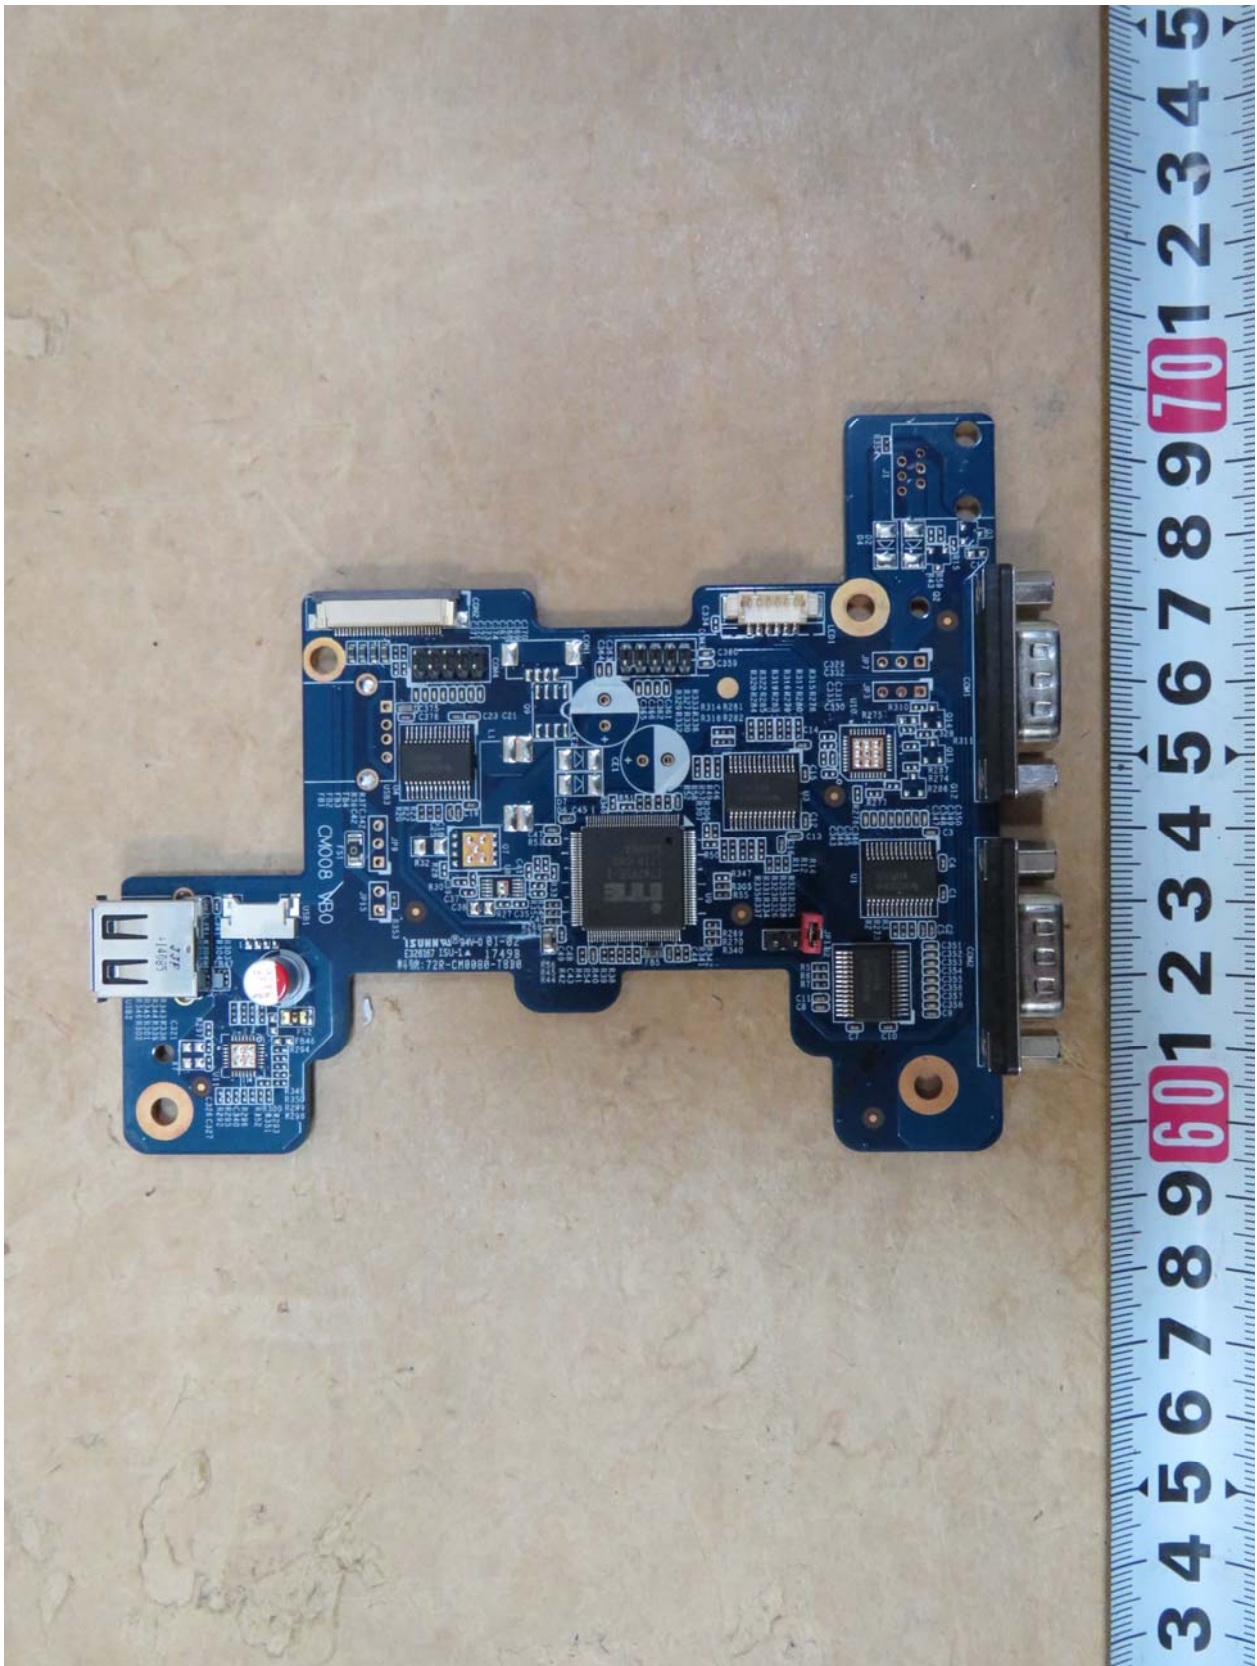

Registration number: W6M21802-17886-FCC
FCC ID: S8C-P20U

Registration number: W6M21802-17886-FCC
FCC ID: S8C-P20U

Registration number: W6M21802-17886-FCC
FCC ID: S8C-P20U

Registration number: W6M21802-17886-FCC
FCC ID: S8C-P20U

Registration number: W6M21802-17886-FCC
FCC ID: S8C-P20U
Card Reader 2

Registration number: W6M21802-17886-FCC
FCC ID: S8C-P20U

Registration number: W6M21802-17886-FCC
FCC ID: S8C-P20U
Side Board

Registration number: W6M21802-17886-FCC
FCC ID: S8C-P20U