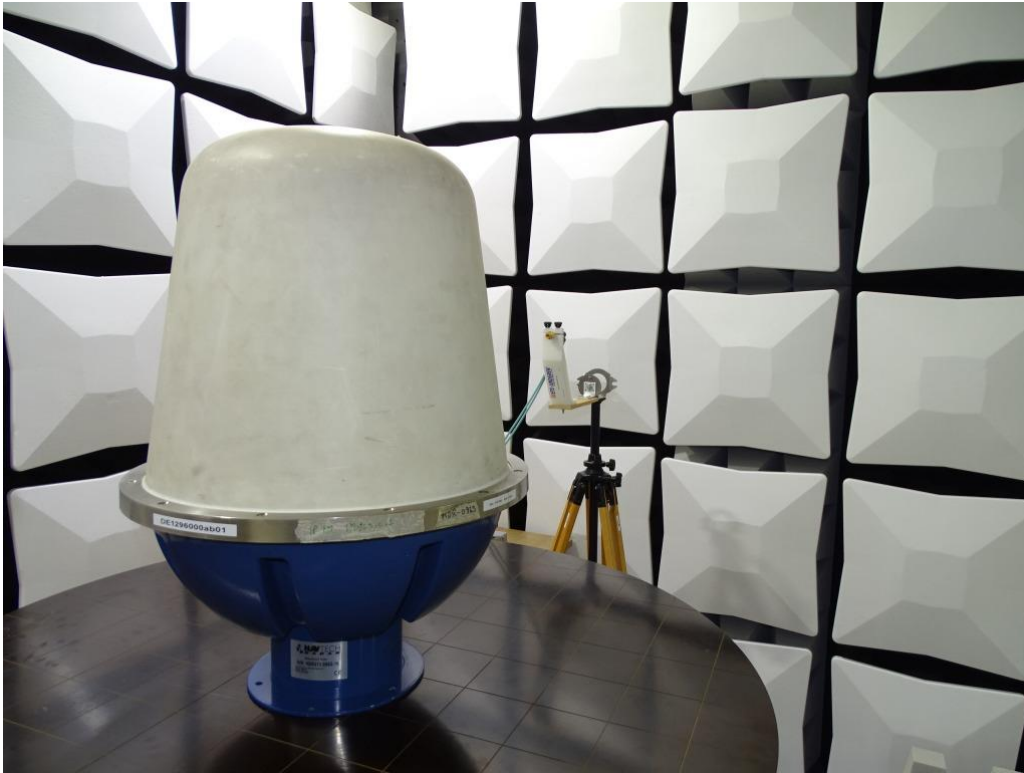

Annex: Photos

Test report reference: MDE_ELEM_1701_FCCb

Date: 2018-02-27

1 Photo Report

Photo 1: Test setup for radiated measurements

Photo 2: Test setup for radiated measurements