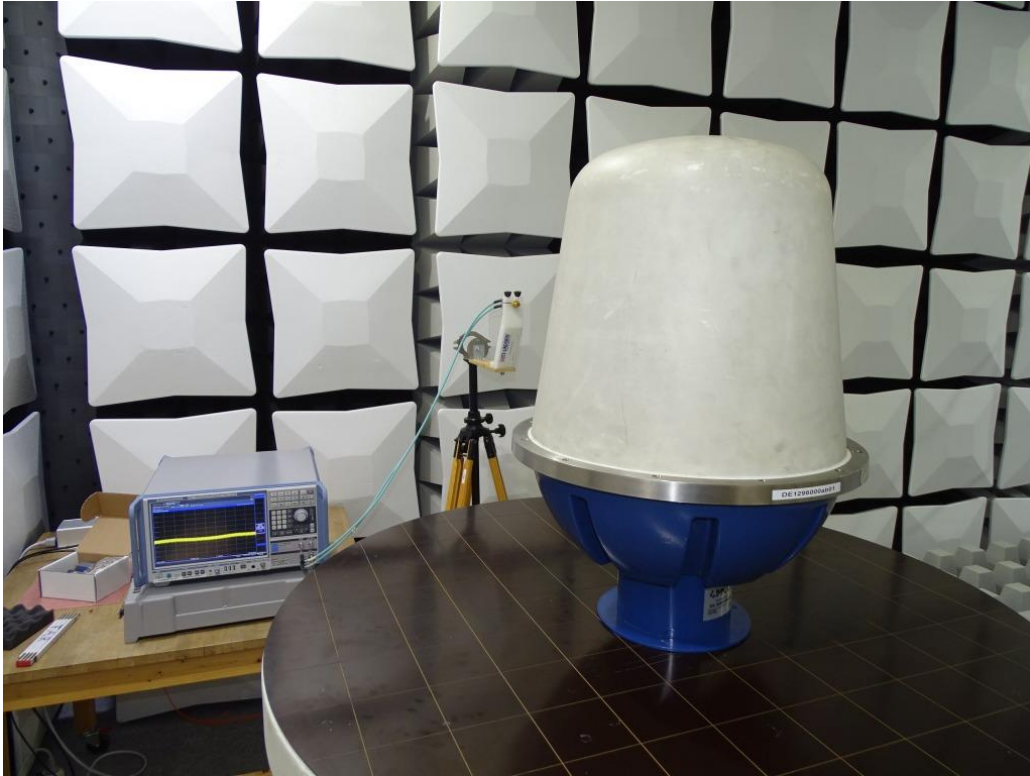

Annex: Photos

Test report reference: MDE_ELEM_1701_FCCb

Date: 2018-02-27

1 Photo Report

Photo 1: Test setup for radiated measurements

Photo 2: Test setup for radiated measurements