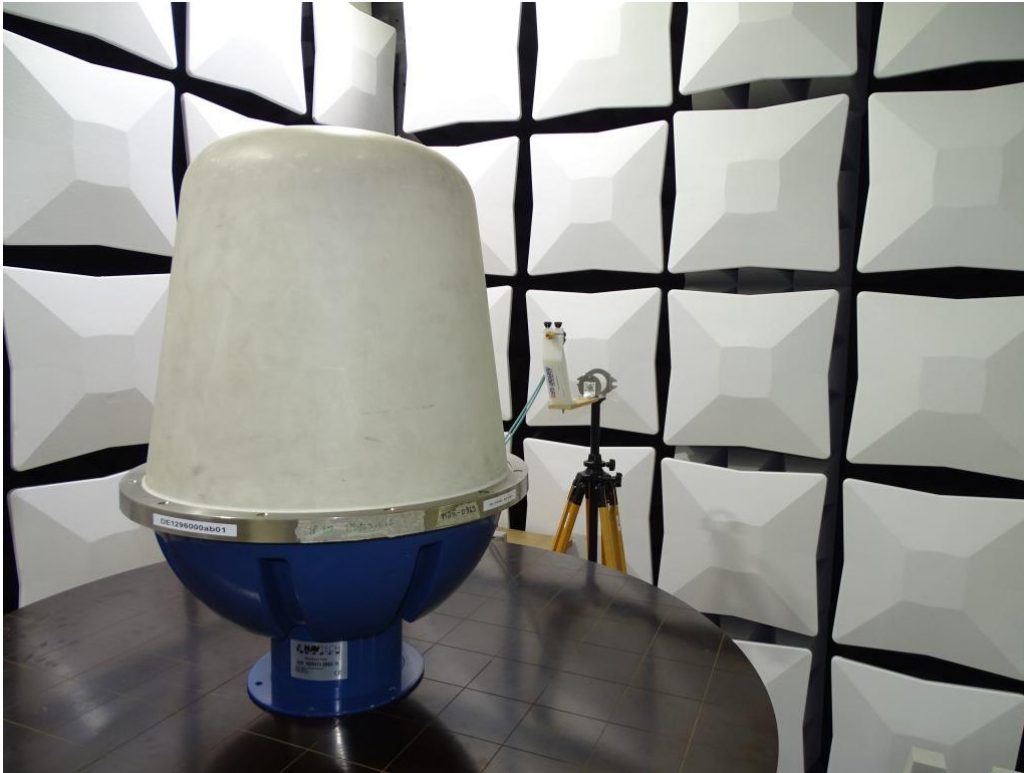

Annex: Photos

Test report reference: MDE_ELEM_1701_FCCc

Date: 2018-02-27

1 Photo Report

Photo 1: Test setup for radiated measurements

Photo 2: Test setup for radiated measurements