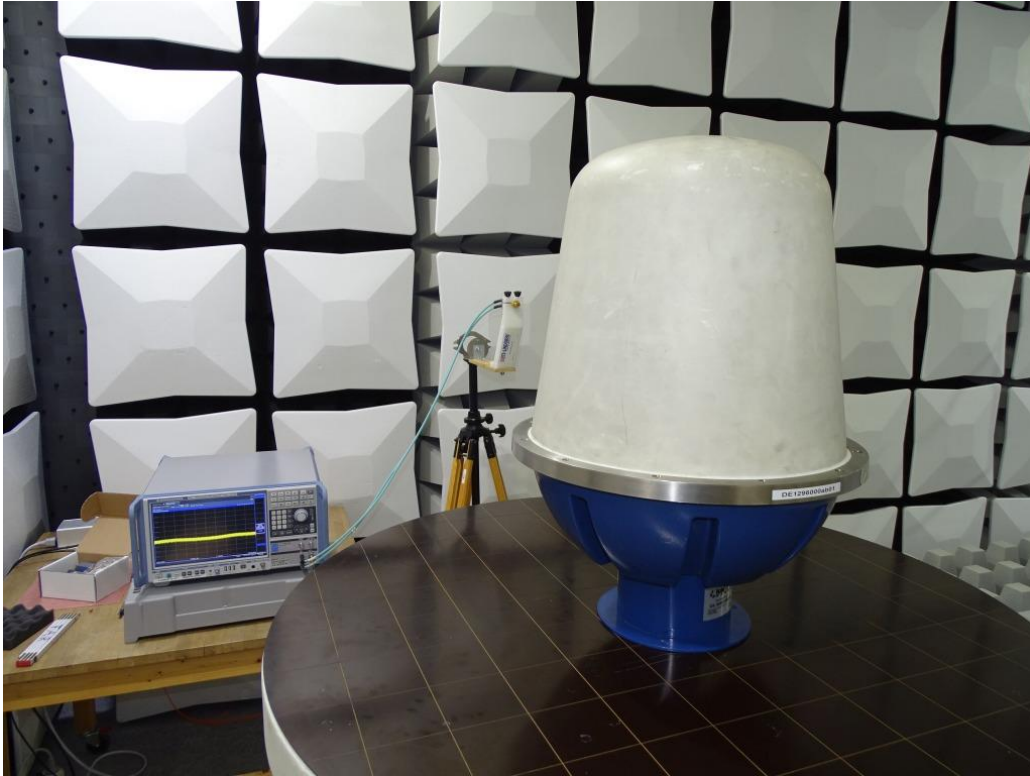

Annex: Photos

Test report reference: MDE_ELEM_1701_FCCc

Date: 2018-02-27

1 Photo Report

Photo 1: Test setup for radiated measurements

Photo 2: Test setup for radiated measurements