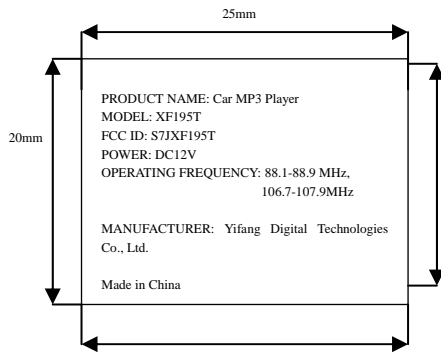

FCC MARKING/LABEL FOR PART15

PRODUCT NAME: Car MP3 Player
MODEL: XF195T
FCC ID: S7JXF195T
POWER: DC12V
OPERATING FREQUENCY:
88.1-88.9 MHz,
106.7-107.9MHz
MANUF.RER:
Yifang Digital Technologies Co., Ltd.