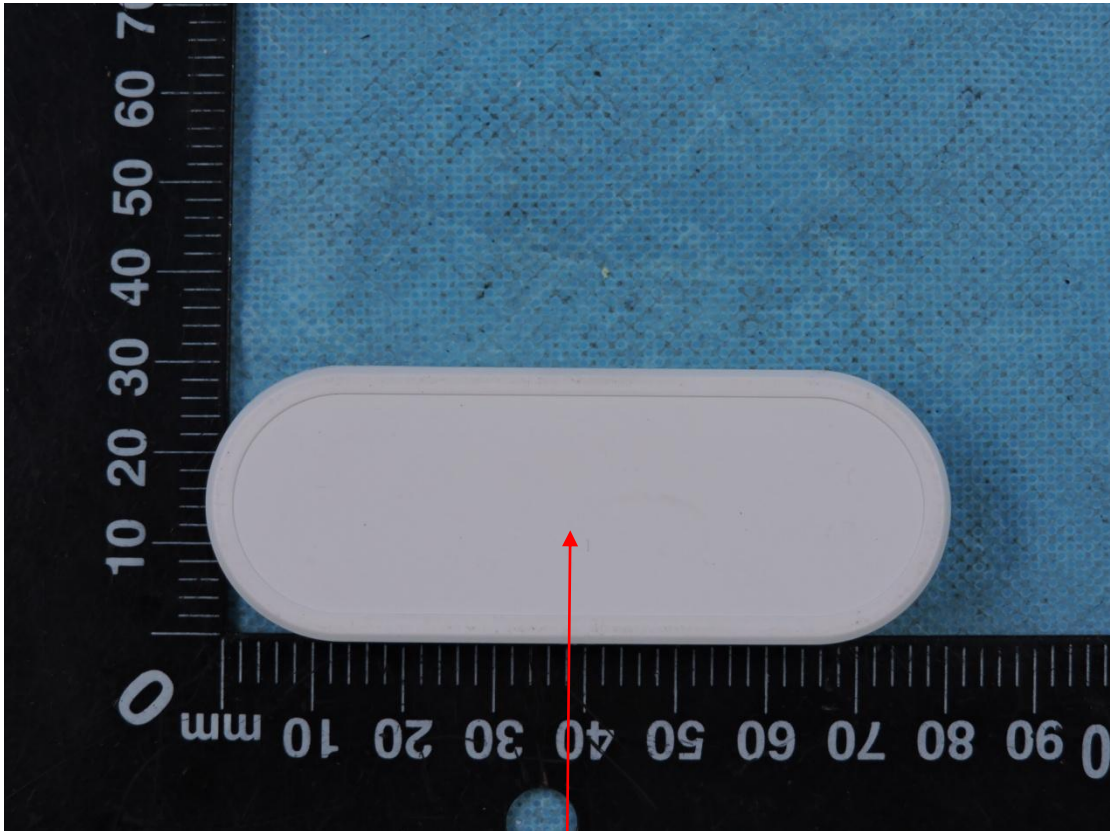

CE Label

EFUN		
WiFi Door Sensor		
Model: SW82		
Input: 3V ---		
		
Shenzhen Yifang Digital Technology Co., Ltd.		
YIFANG Building, No. 315, Shuang Ming Avenue, Guang Ming Street, Guang Ming District, Shenzhen, Guangdong, China		
Made in China		
Importer Name: Xxxxxxx		
Importer Address: Xxxxxxx		

Size: 60*20mm, used paster.