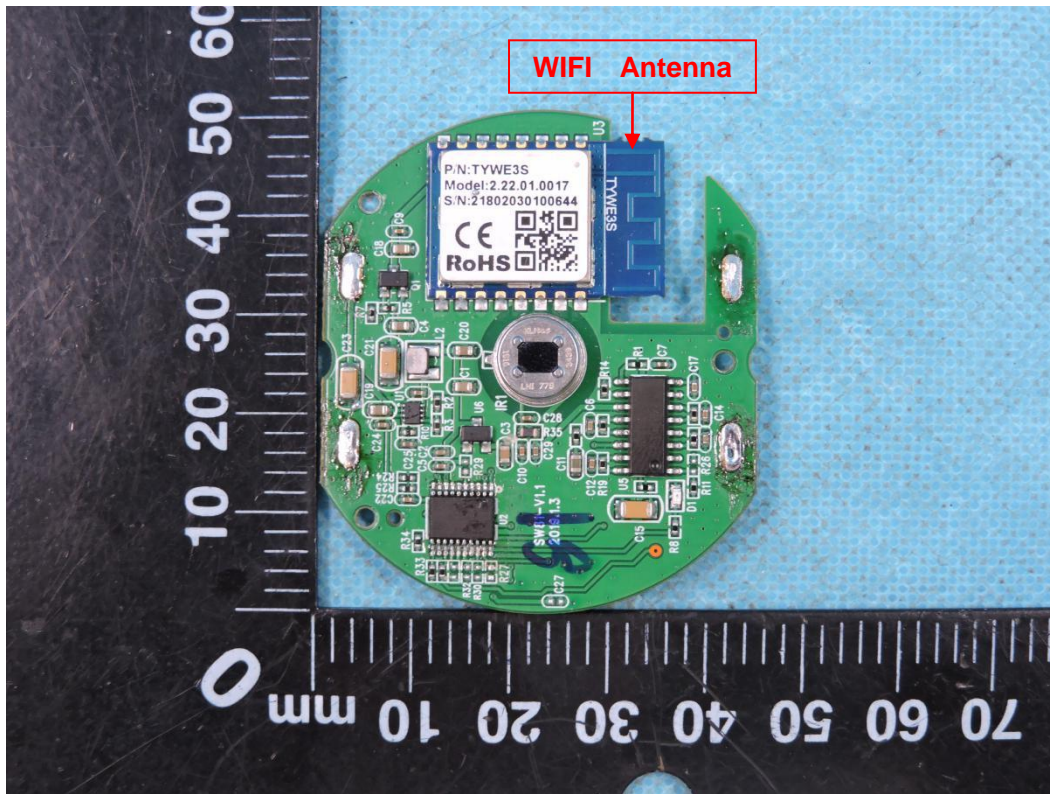

APPENDIX-PHOTOGRAPHS OF EUT CONSTRUCTIONAL DETAILS
FCC ID: S7JSW81
Model: SW81

Photo 1

Photo 2

Photo 3

Photo 4

Photo 5

Photo 6