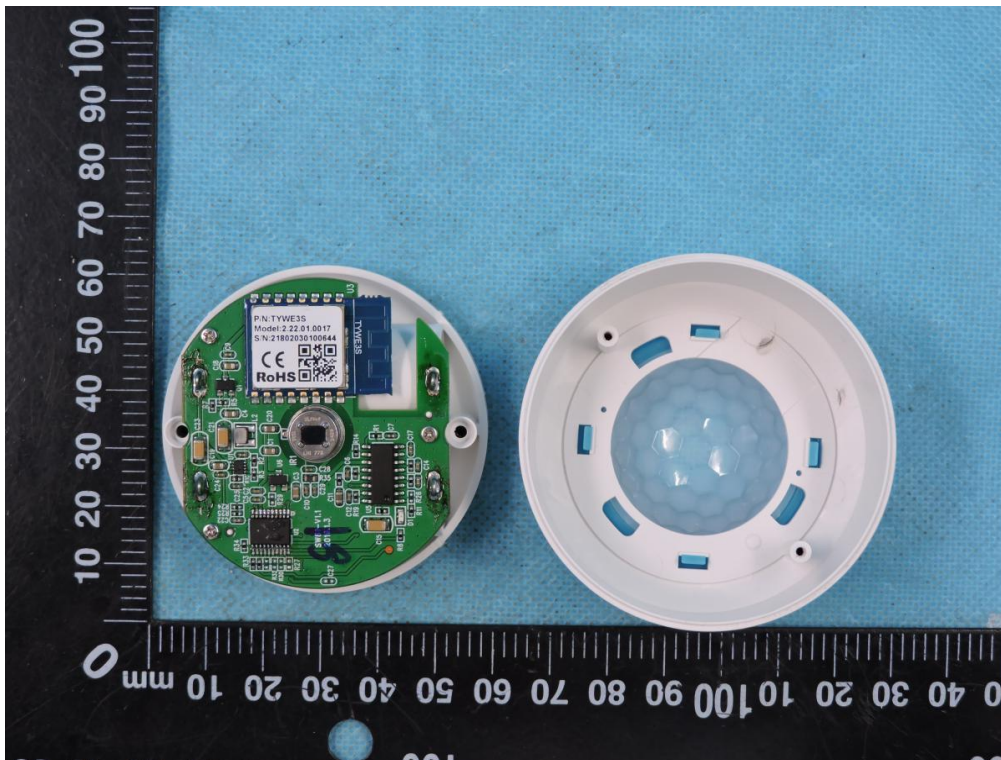

APPENDIX-PHOTOGRAPHS OF EUT CONSTRUCTIONAL DETAILS
FCC ID: S7JSW81
Model: SW81

Photo 1

Photo 2

Photo 3

Photo 4

Photo 5

Photo 6