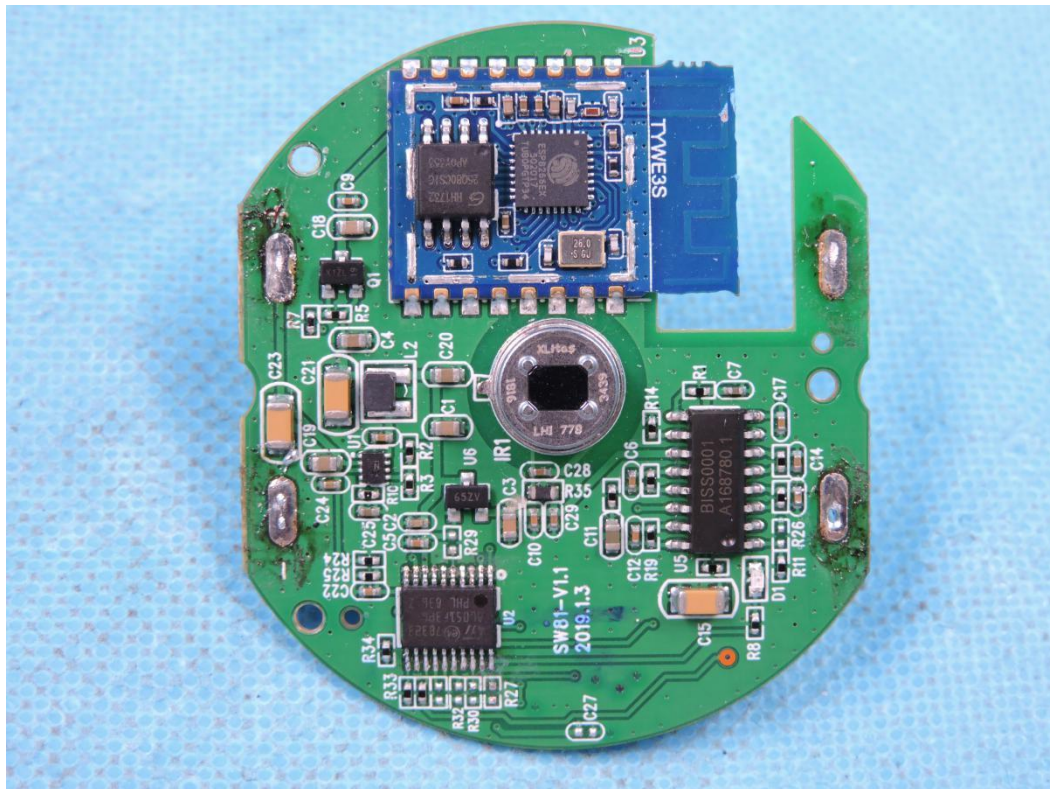

APPENDIX-PHOTOGRAPHS OF EUT CONSTRUCTIONAL DETAILS
FCC ID: S7JSW81
Model: SW81

Photo 1

Photo 2

Photo 3

Photo 4

Photo 5

Photo 6