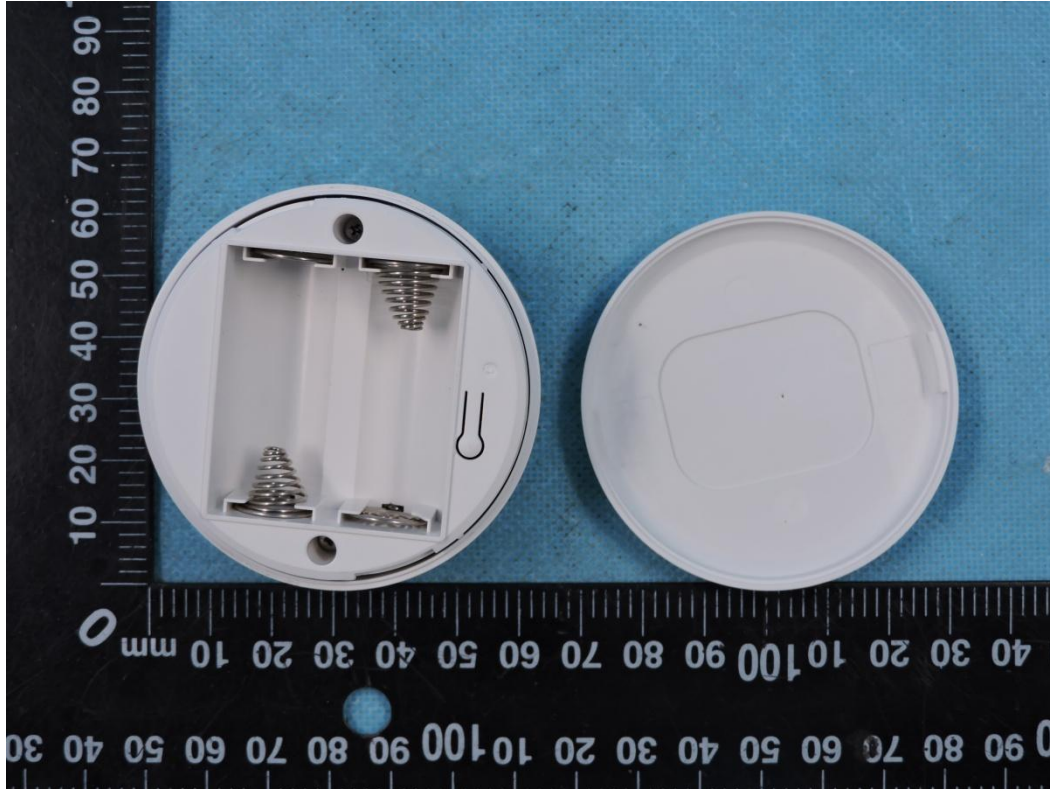

APPENDIX-PHOTOGRAPHS OF EUT CONSTRUCTIONAL DETAILS
FCC ID: S7JSW81
Model: SW81

Photo 1

Photo 2

Photo 3

Photo 4

Photo 5

Photo 6