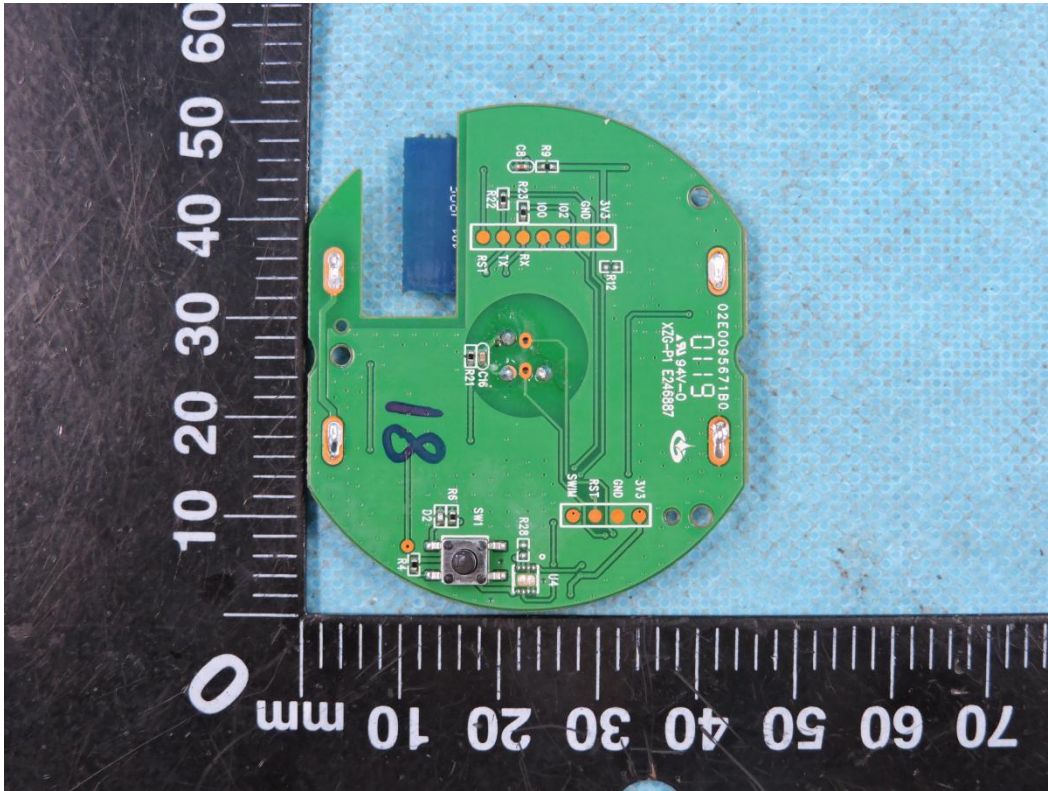

APPENDIX-PHOTOGRAPHS OF EUT CONSTRUCTIONAL DETAILS
FCC ID: S7JSW81
Model: SW81

Photo 1

Photo 2

Photo 3

Photo 4

Photo 5

Photo 6