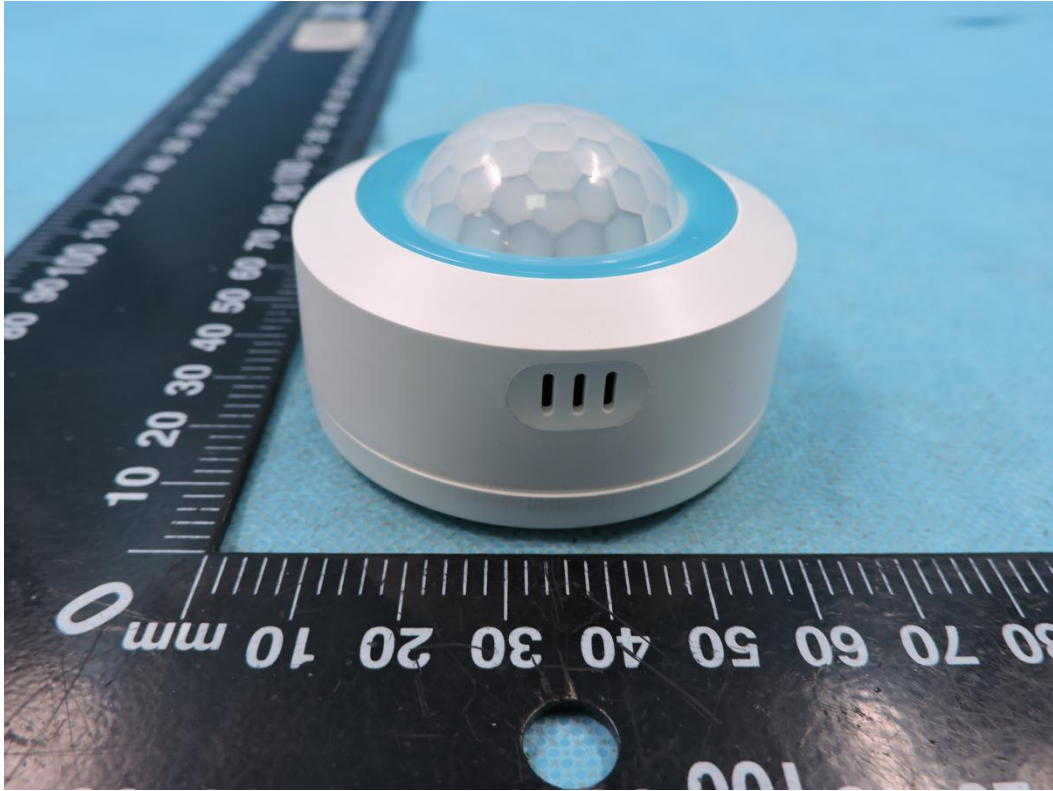

APPENDIX-PHOTOGRAPHS OF EUT CONSTRUCTIONAL DETAILS
FCC ID: S7JSW81
Model: SW81

Photo 1

Photo 2

Photo 3

Photo 4

Photo 5

Photo 6