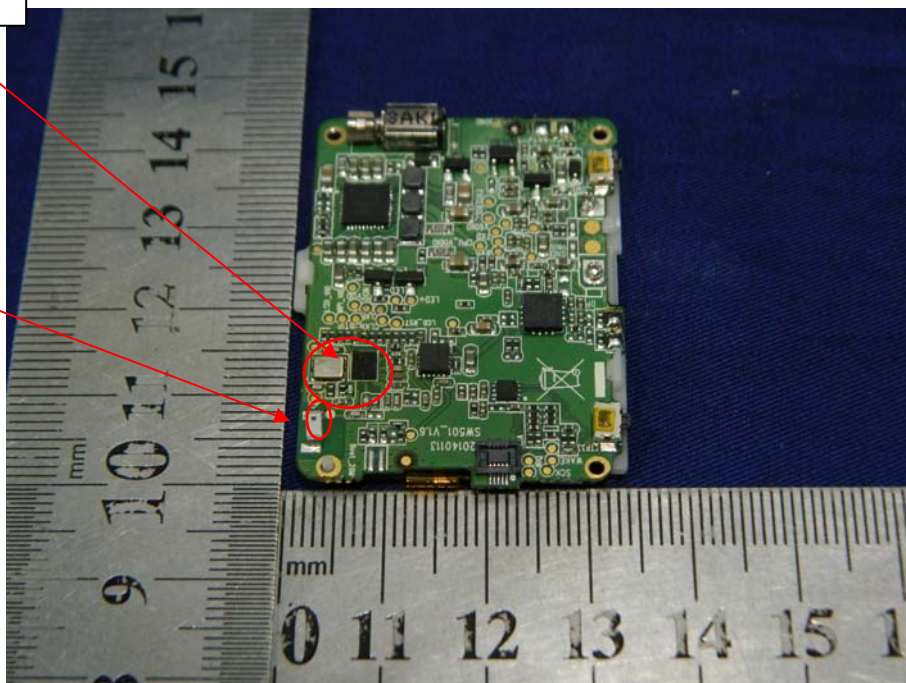

BLE module

Antenna

Shenzhen EMTEK Co., Ltd.  
Building 69, Majialong Industry Zone, Nanshan District, Shenzhen, Guangdong, China  
www.emtek.com.cn Tel:+86-755-2695 4280 Fax:+86-755-2695 4282

**EMTEK**  
Access to the World