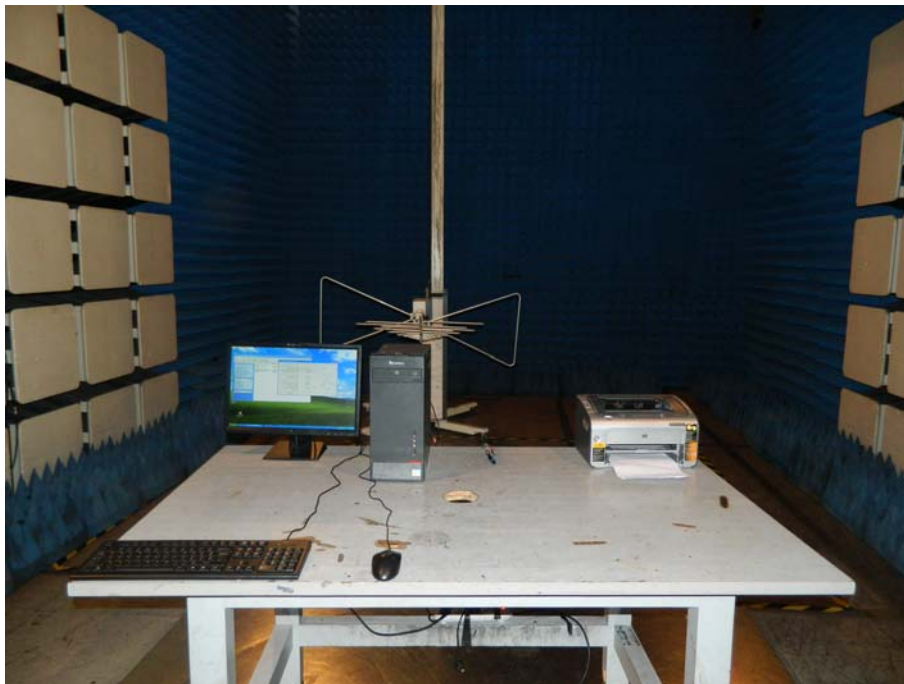

Radiated Emission Test

Shenzhen EMTEK Co.,Ltd.
Building 69, Majialong Industry Zone, Nanshan District, Shenzhen,Guangdong,China
www.emtek.com.cn Tel: +86-755-2695 4280 Fax: +86-755-2695 4282

EMTEK
Access to the World