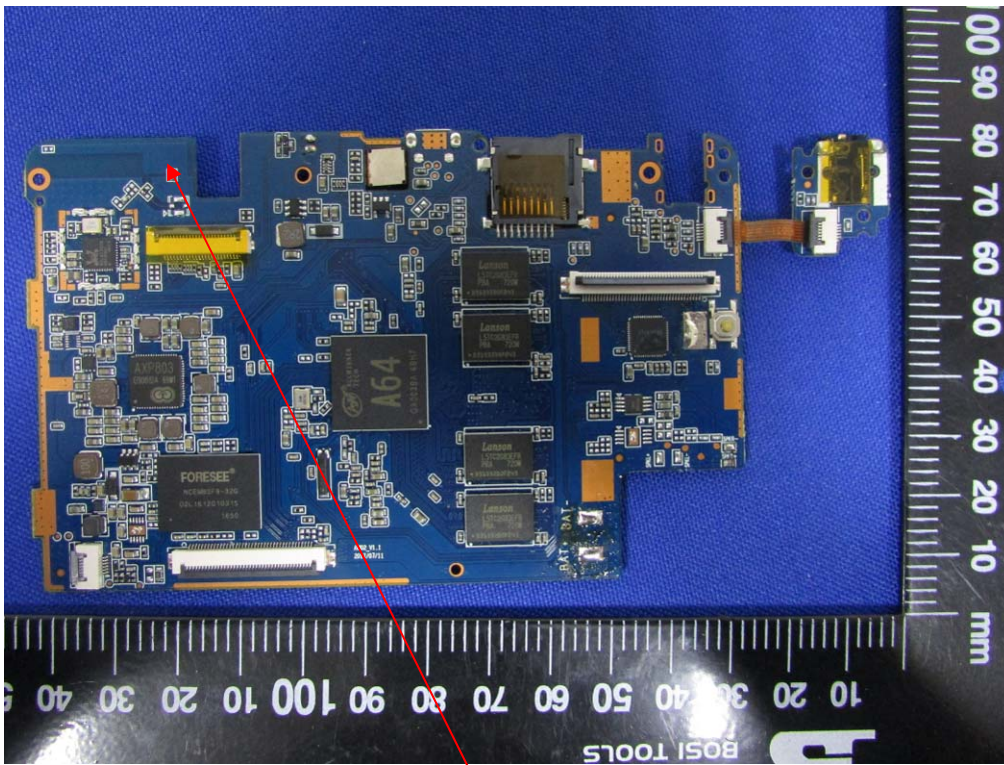

Internal Photo

Model NO: NX16A10132SP

BT WiFi Antenna