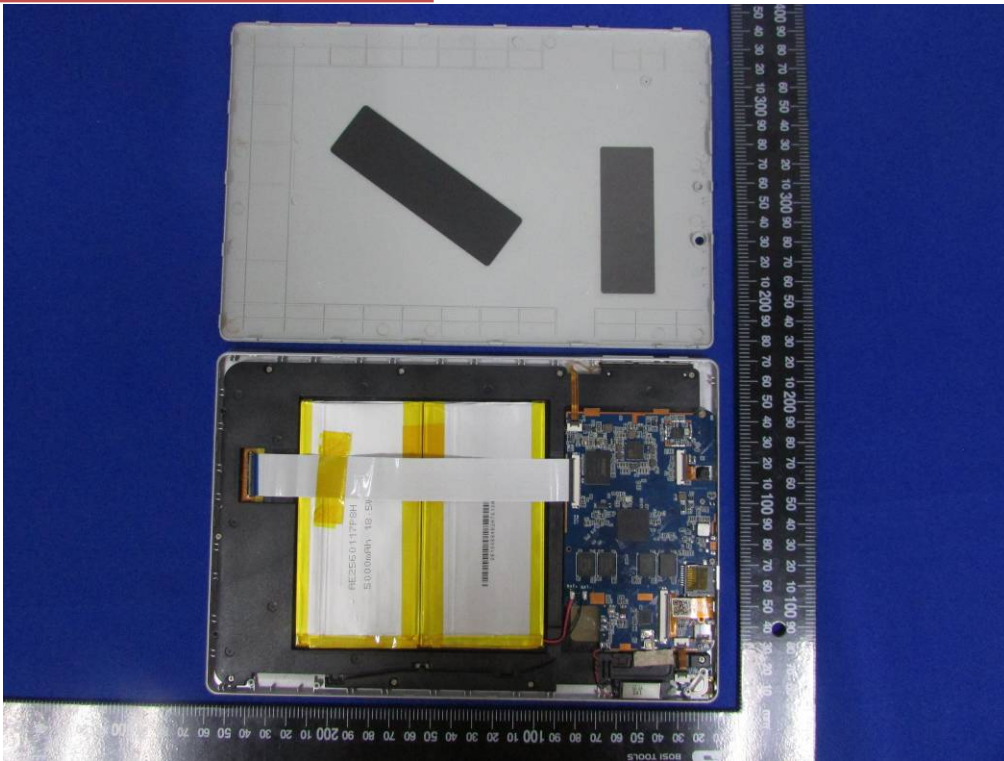

Internal Photo

Model NO: NX16A10132SP

BT WiFi Antenna