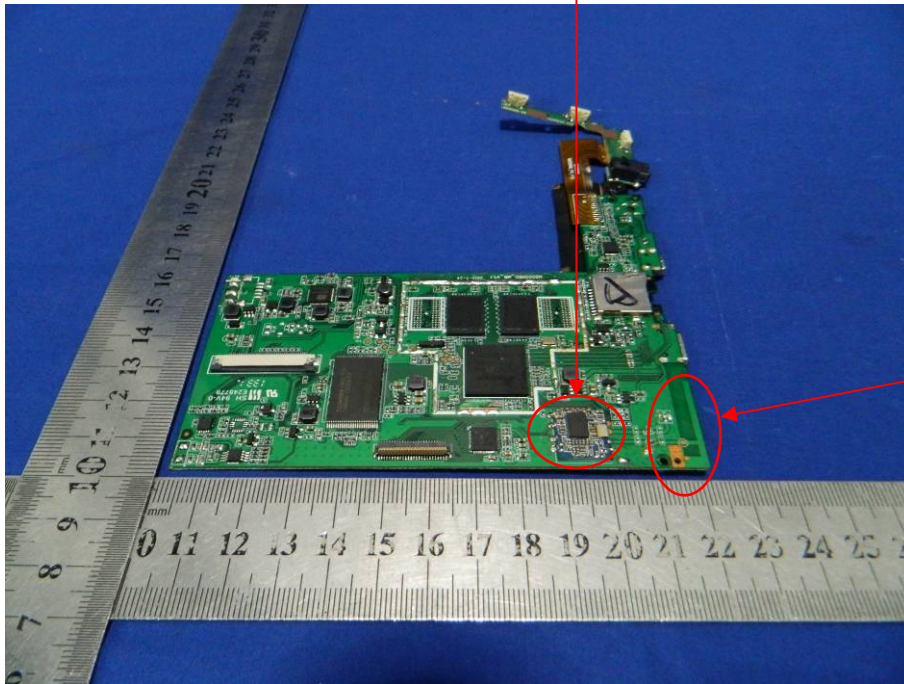

WIFI module

Antenna

Shenzhen EMTEK Co., Ltd.  
Building 69, Majialong Industry Zone, Nanshan District, Shenzhen, Guangdong, China  
www.emtek.com.cn Tel:+86-755-2695 4280 Fax:+86-755-2695 4282

**EMTEK**  
Access to the World