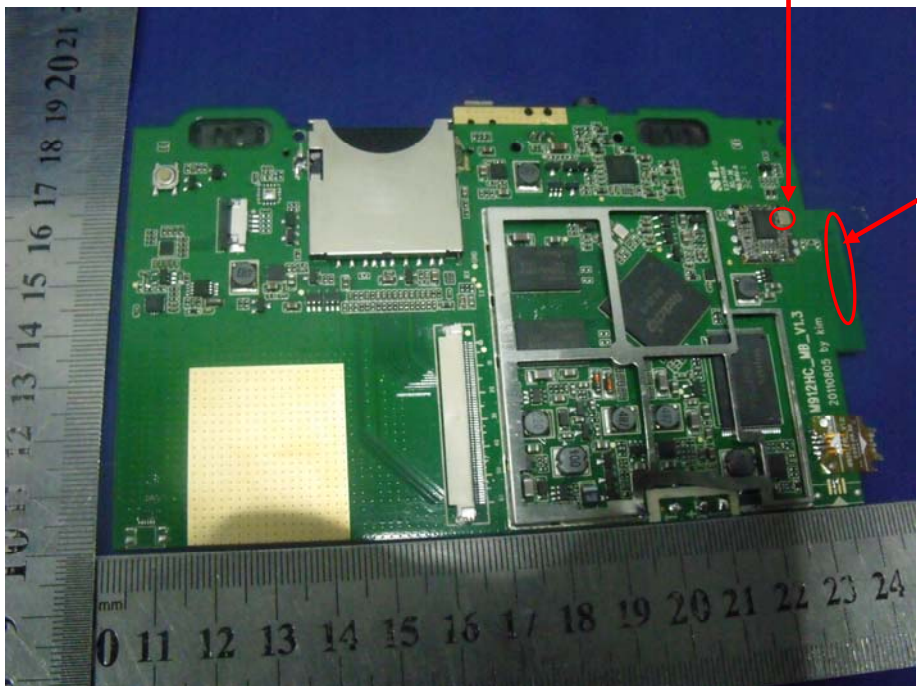

Internal of EUT

WIFI module

Antenna