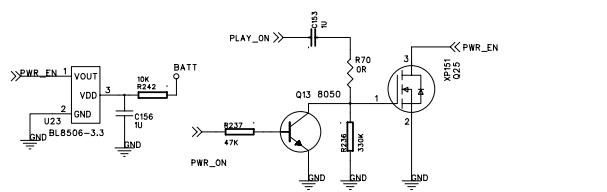

: RK2806PA PE !

YIFANGDIGITAL	
Title:	M703A
File:	FM/Audio/TVout/Key
REV:	v1.0
Create Date:	Page Num:
Modify Date: Monday, August 03, 2009	Page Total:

Real-Time Clock

Core&USB\_PHY Power

USB\_PHY Power

USB Host & HDMI Power