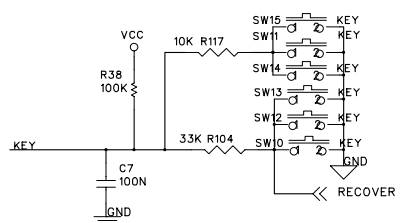

SDRAM&I/O&USB\_PHY&LCD Power

1.8V Analog & Digital Power

WiFi Power

USB Battery Charge

### Analog TVout