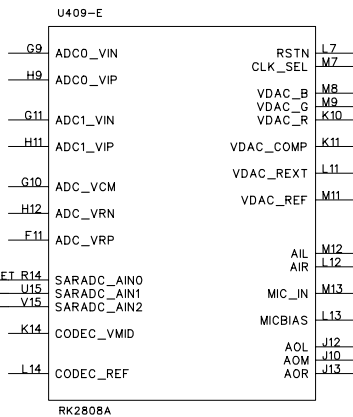

SDRAM&I/O&USB\_PHY&LCD Power

1.8V Analog & Digital Power

WiFi Power

USB Battery Charge

### Analog TVout