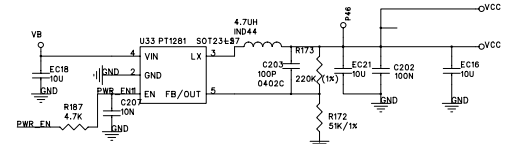

: RK2806PA PE !

YIFANGDIGITAL	
Title:	M703A
File:	FM/Audio/TVout/Key
REV:	v1.0
Create Date:	Page Num:
Modify Date: Monday, August 03, 2009	Page Total:

Real-Time Clock

Core&USB\_PHY Power

USB\_PHY Power

USB Host & HDMI Power