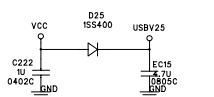

: RK2806PA PE !

YIFANGDIGITAL	
Title:	M703A
File:	FM/Audio/TVout/Key
REV:	v1.0
Create Date:	Page Num:
Modify Date: Monday, August 03, 2009	Page Total:

Real-Time Clock

Core&USB\_PHY Power

USB\_PHY Power

USB Host & HDMI Power