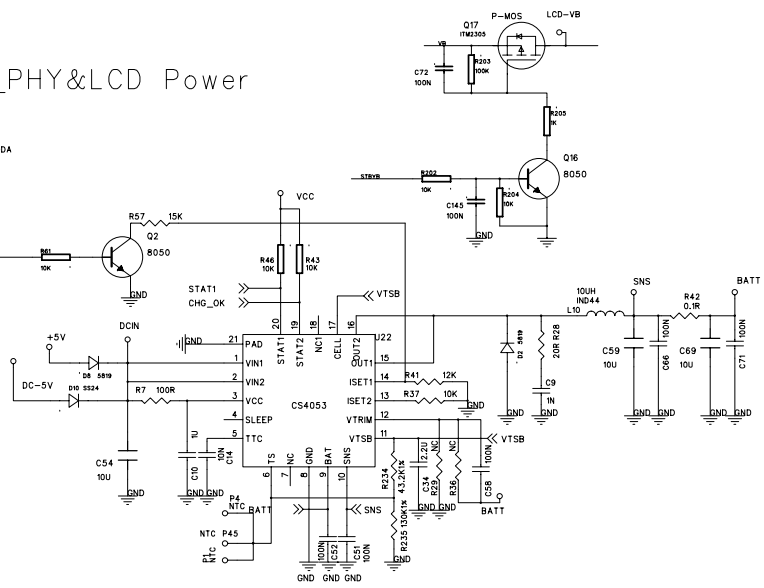

USB Battery Charge