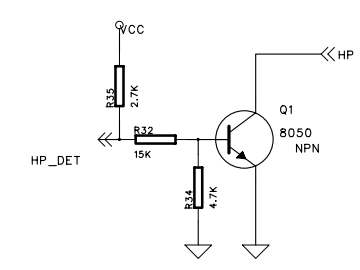

YIFANGDIGITAL	
Title:	M703A
File:	FM/Audio/TVout/Key
REV:	v1.0
Create Date:	Monday, August 03, 2009
Page Num:	
Page Total: