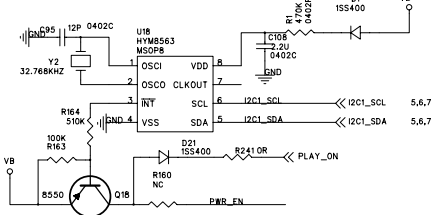

: RK2806PA PE !

YIFANGDIGITAL	
Title:	M703A
File:	FM/Audio/TVout/Key
REV:	v1.0
Create Date:	Page Num:
Modify Date: Monday, August 03, 2009	Page Total:

Real-Time Clock

Core&USB\_PHY Power

USB\_PHY Power

USB Host & HDMI Power