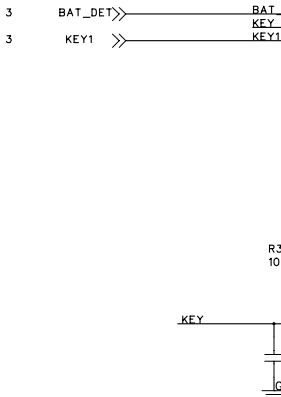

SDRAM&I/O&USB\_PHY&LCD Power

1.8V Analog & Digital Power

WiFi Power

USB Battery Charge

### Analog TVout