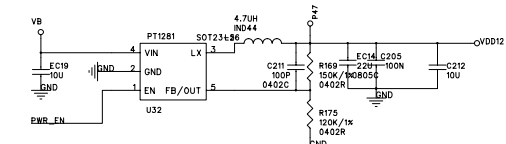

: RK2806PA PE !

YIFANGDIGITAL	
Title:	M703A
File:	FM/Audio/TVout/Key
REV:	v1.0
Create Date:	Page Num:
Modify Date: Monday, August 03, 2009	Page Total:

Real-Time Clock

Core&USB\_PHY Power

USB\_PHY Power

USB Host & HDMI Power