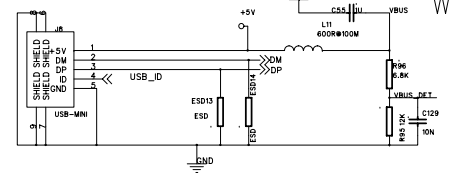

USB Host & HDMI Power

WiFi Power