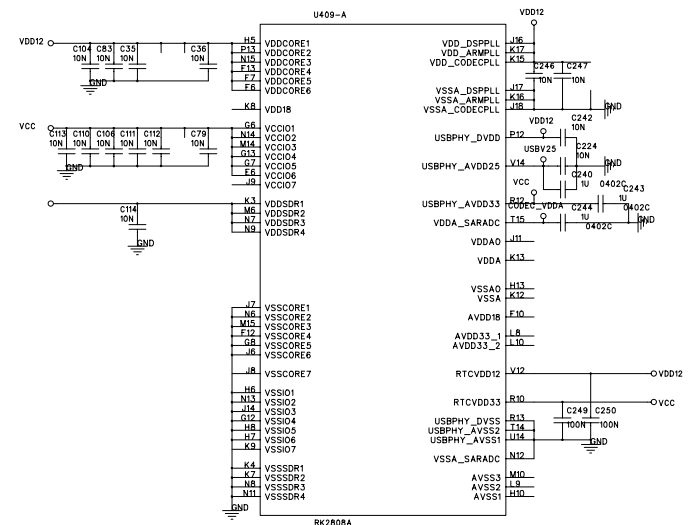

: RK2806PA PE !

YIFANGDIGITAL	
Title:	M703A
File:	FM/Audio/TVout/Key
REV:	v1.0
Create Date:	Page Num:
Modify Date: Monday, August 03, 2009	Page Total:

Real-Time Clock

Core&USB\_PHY Power

USB\_PHY Power

USB Host & HDMI Power

### Analog TVout