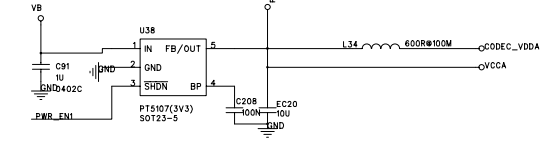

USB Host & HDMI Power