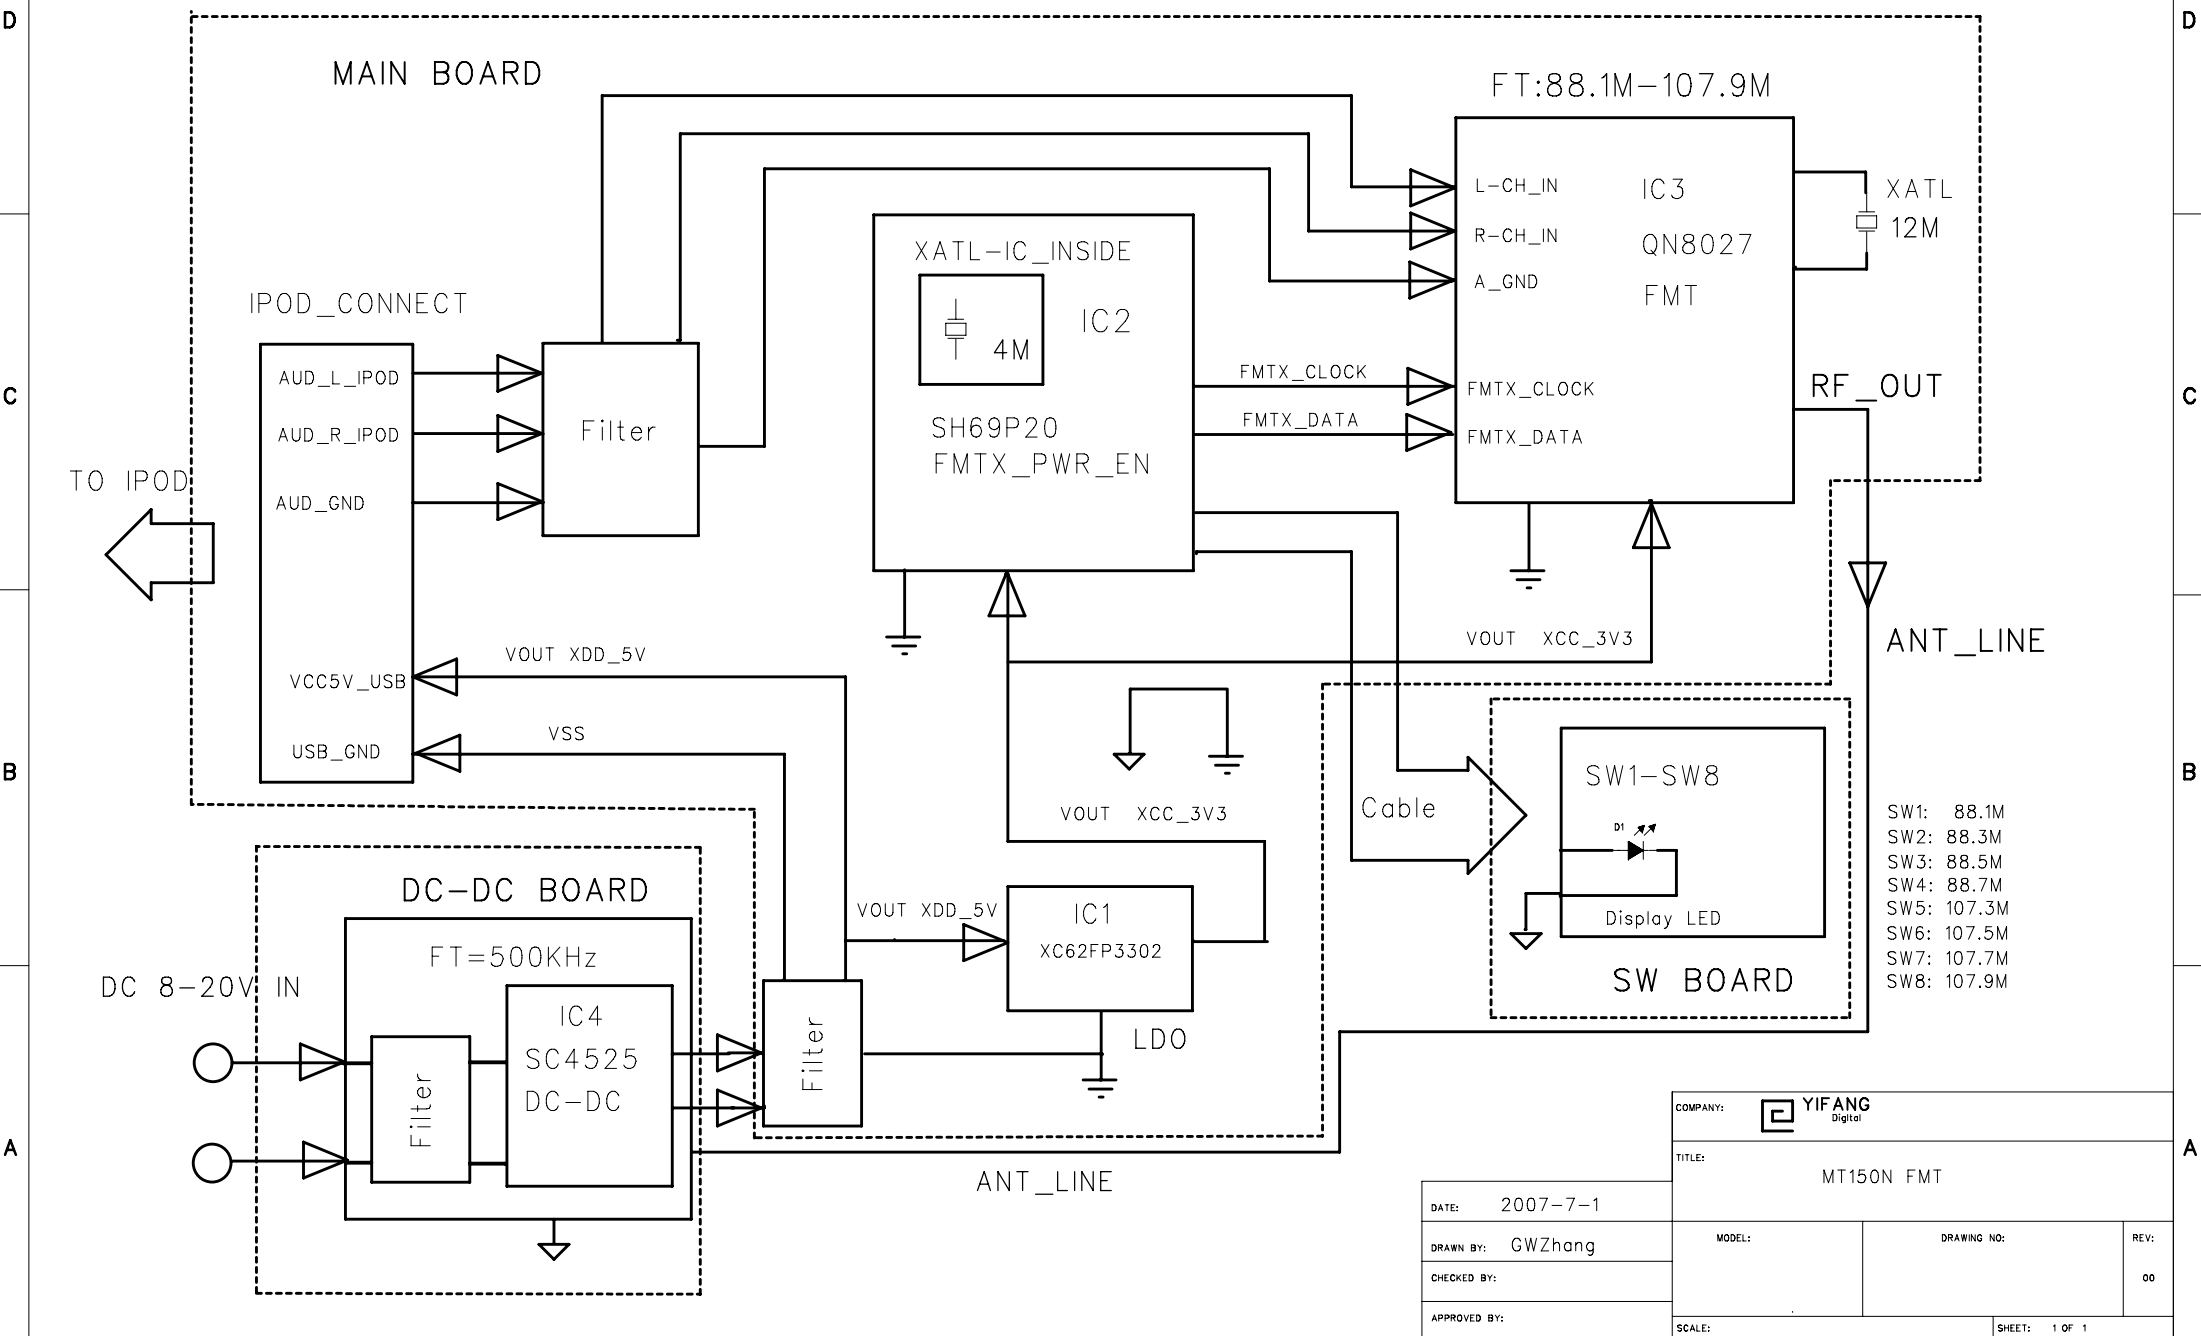

REVISION RECORD			
LTR	ECO NO:	APPROVED:	DATE:

- SW1: 88.1M
- SW2: 88.3M
- SW3: 88.5M
- SW4: 88.7M
- SW5: 107.3M
- SW6: 107.5M
- SW7: 107.7M
- SW8: 107.9M

COMPANY:	
TITLE: MT150N FMT	
DATE: 2007-7-1	MODEL:                      DRAWING NO:                      REV: 00
DRAWN BY: GWZhang	APPROVED BY:                      SCALE:                      SHEET: 1 OF 1

DATE:	2007-7-1
DRAWN BY:	GWZhang
CHECKED BY:	
APPROVED BY:	