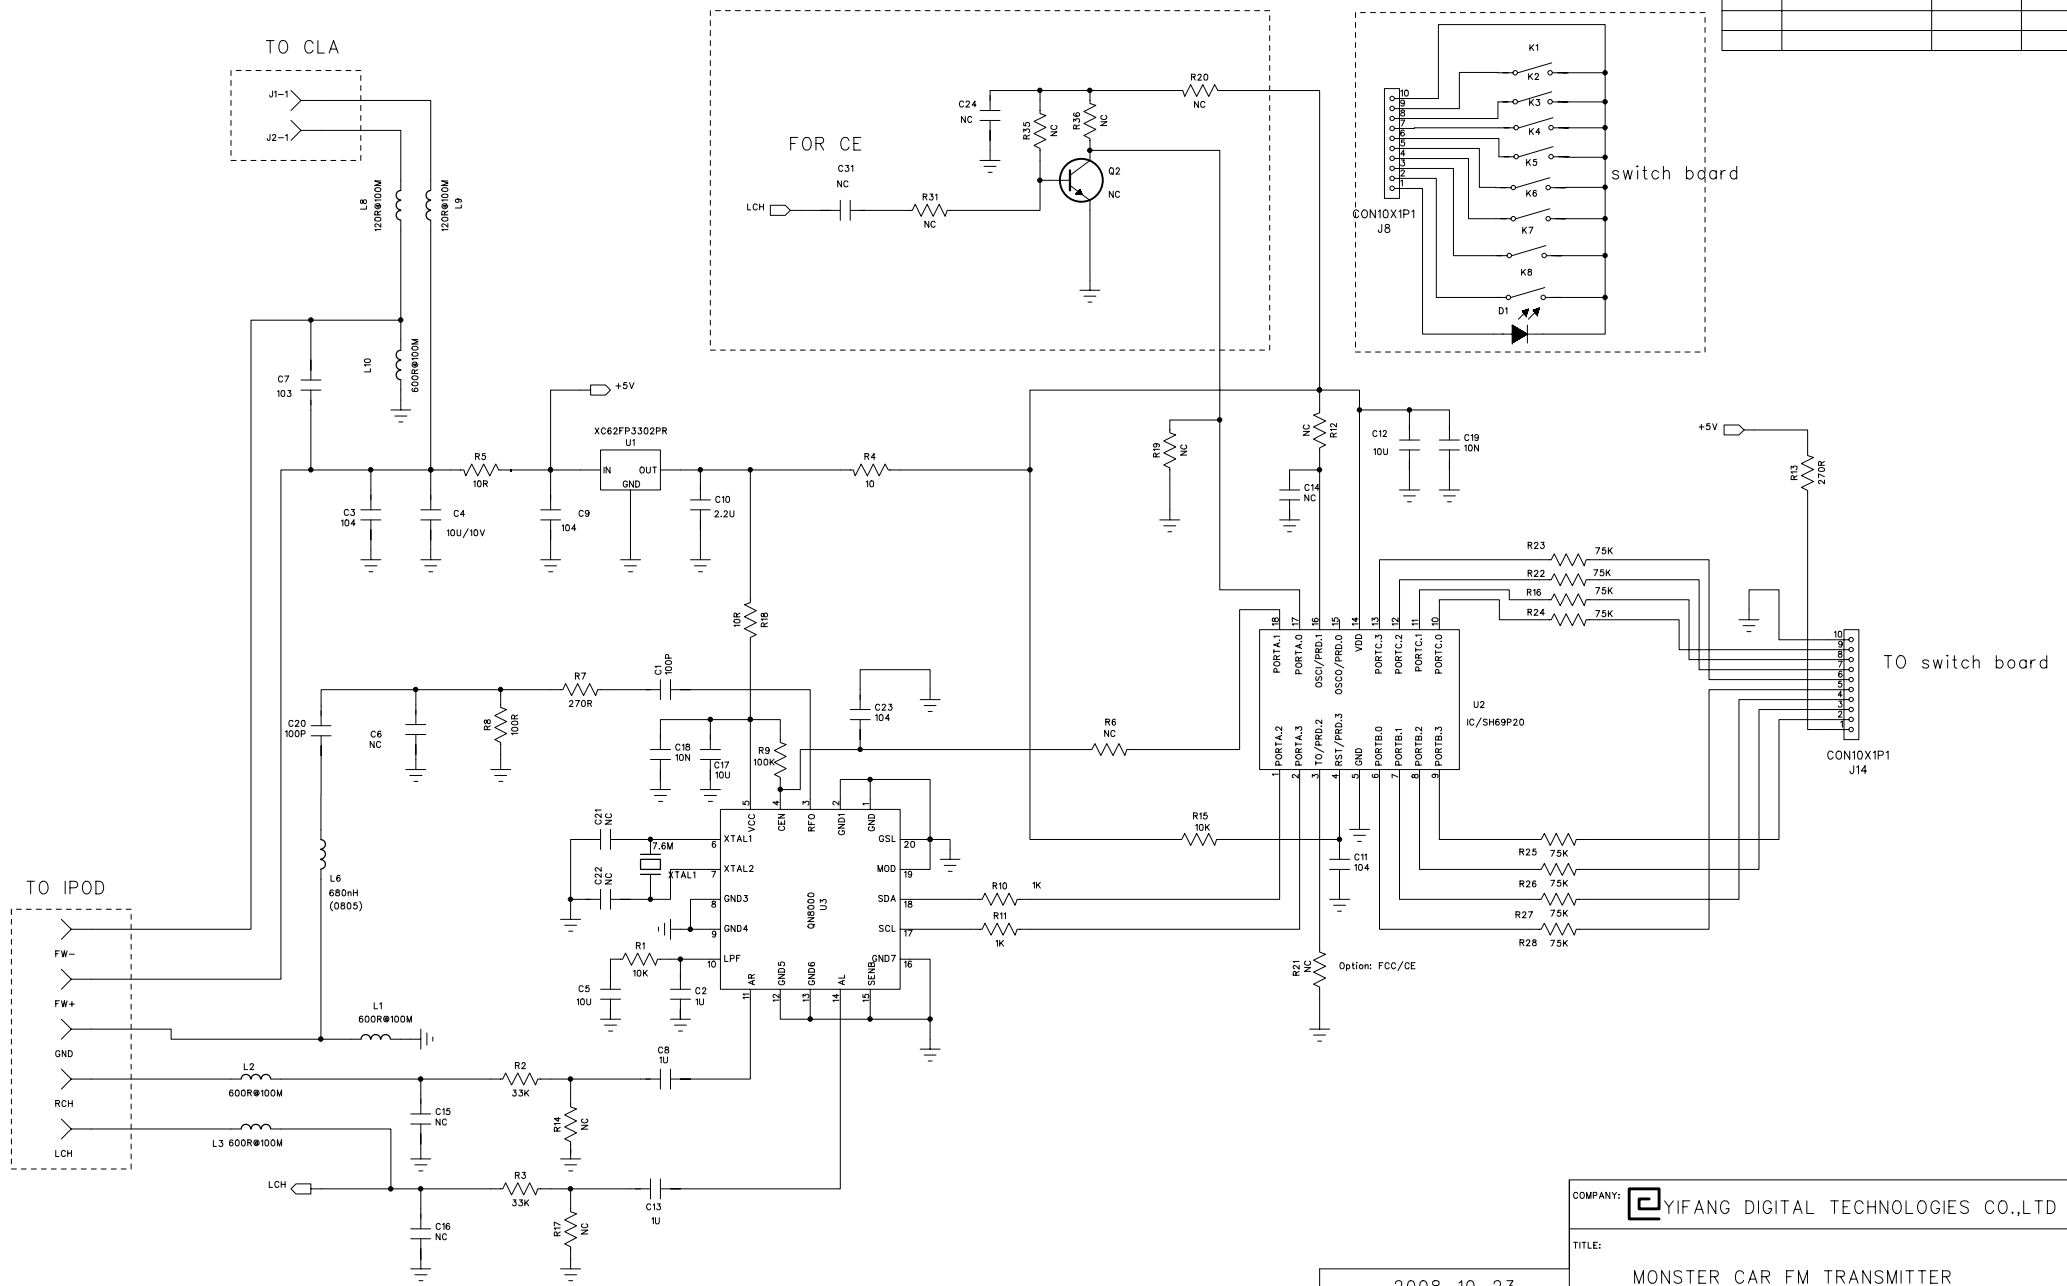

6

5

4

3

2

1

D

D

C

C

B

B

A

A

REVISION RECORD			
LTR	ECO NO:	APPROVED:	DATE:

COMPANY: YIFANG DIGITAL TECHNOLOGIES CO.,LTD

TITLE: MONSTER CAR FM TRANSMITTER

DATE: 2008-10-23

DRAWN BY: Tang zhi chu

CHECKED BY:

APPROVED BY:

MODEL: MT150-V1.1

DRAWING NO:

REV: 0

SCALE:

SHEET: 1 OF 1