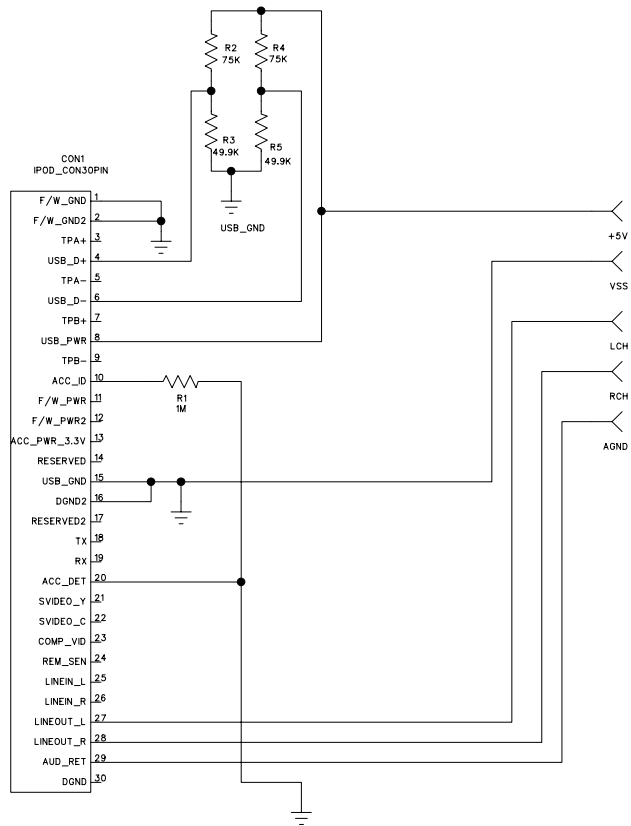

6

5

4

3

2

1

REVISION RECORD			
LTR	ECO NO:	APPROVED:	DATE:

COMPANY: YIFANG Digital

TITLE: MT150 IPOD V1.2

DATE: 2007-10-23

DRAWN BY: Tangzhichu

MODEL: MT150 IPOD CON

DRAWING NO: REV: 00

CHECKED BY:

APPROVED BY:

SCALE: SHEET: 1 OF 1