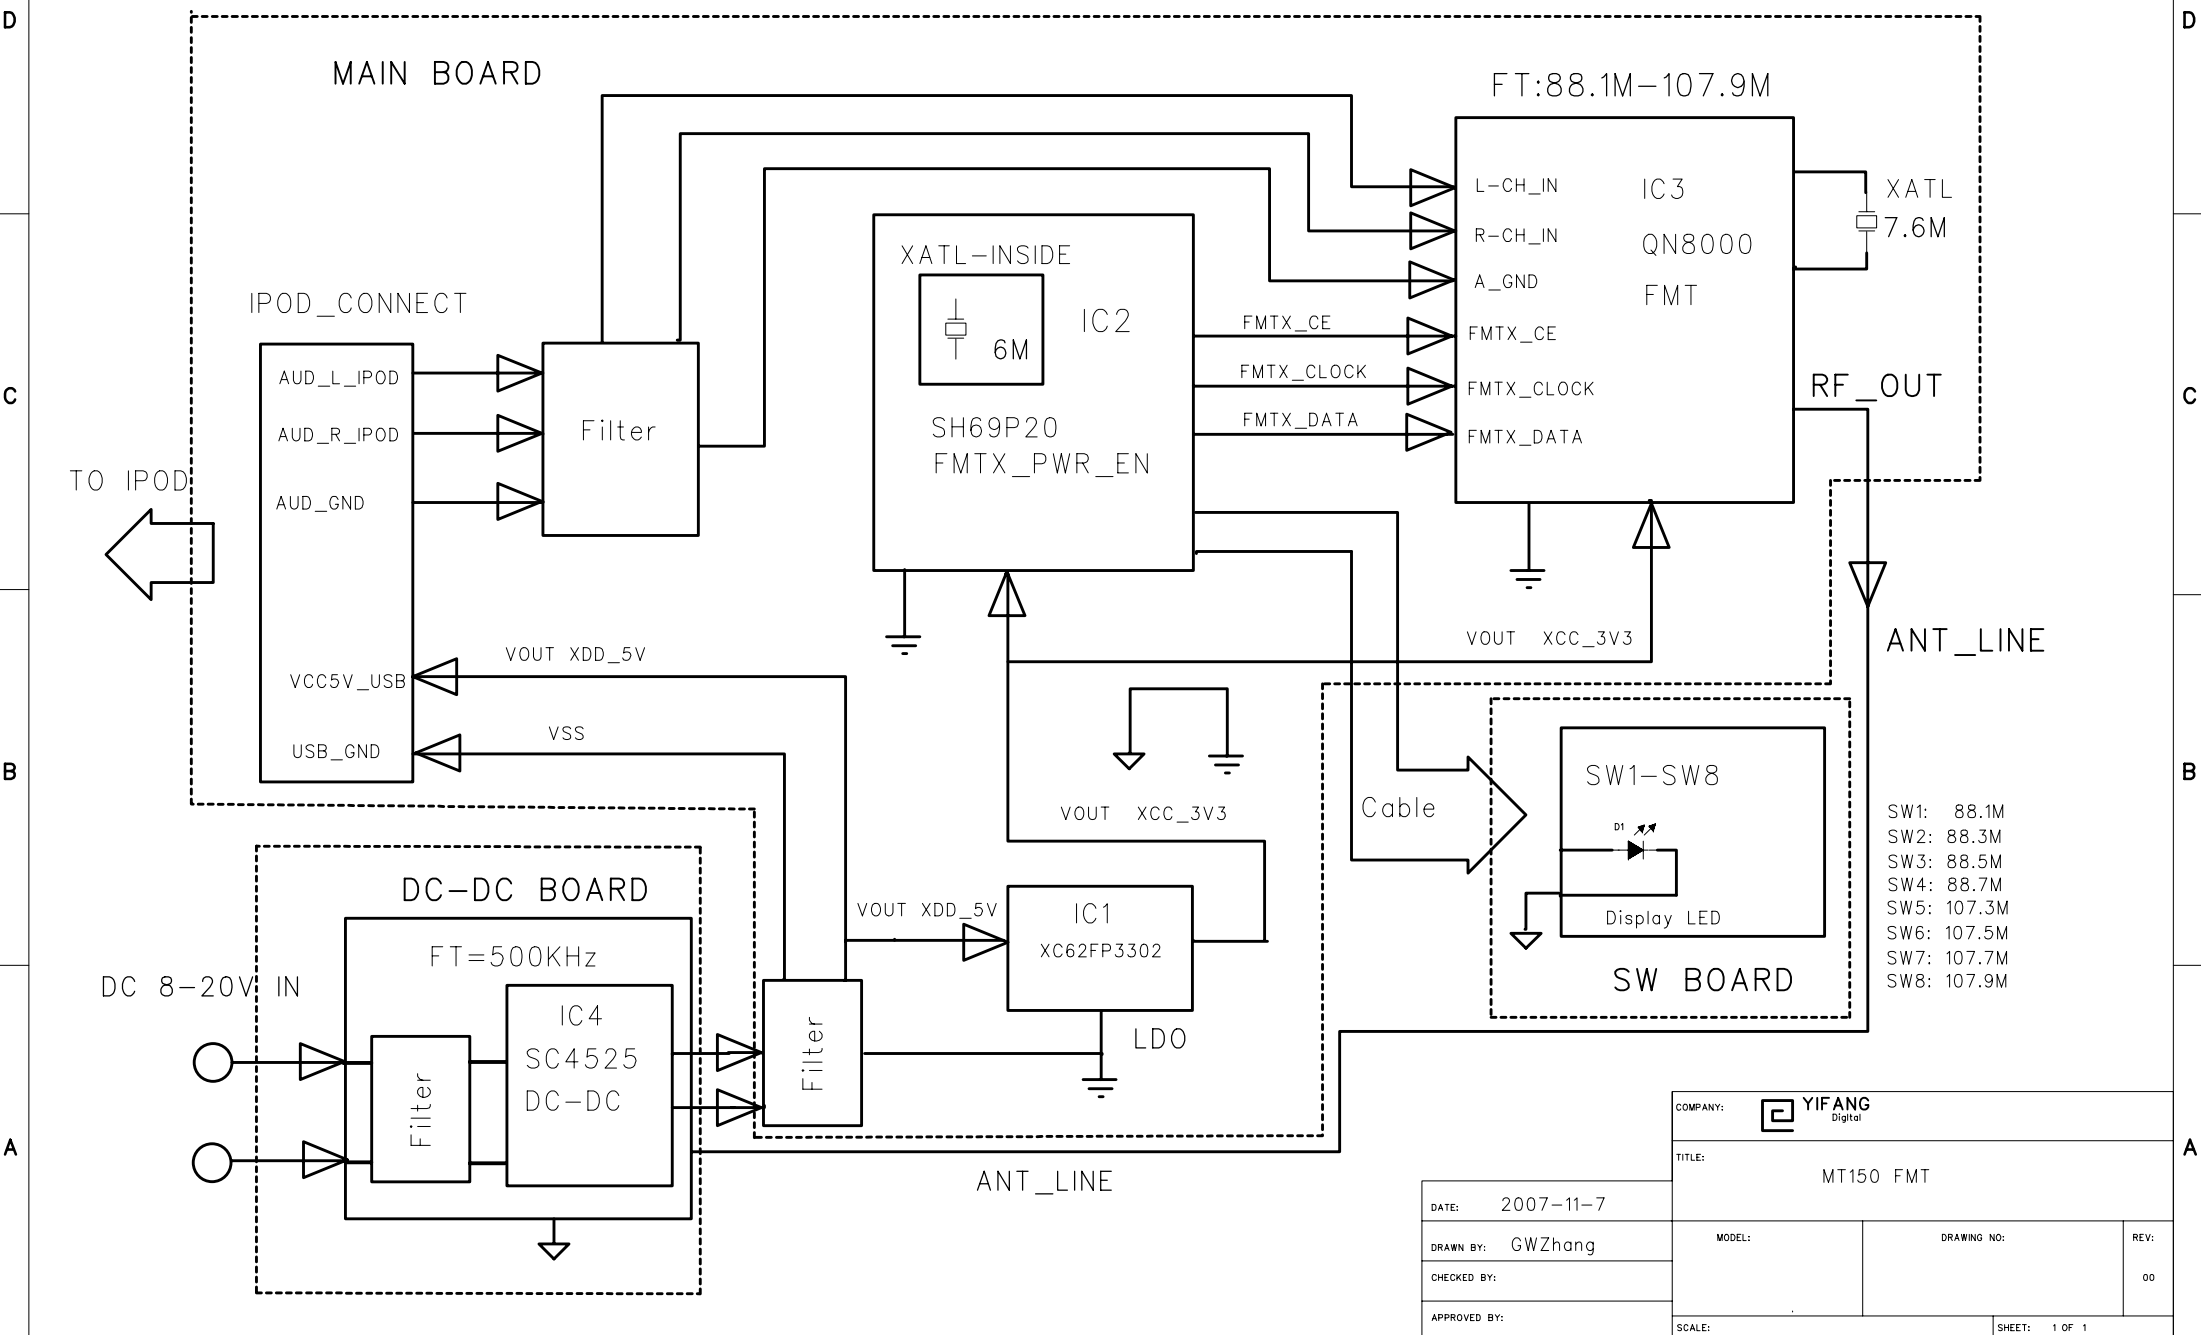

REVISION RECORD			
LTR	ECO NO:	APPROVED:	DATE:

- SW1: 88.1M
- SW2: 88.3M
- SW3: 88.5M
- SW4: 88.7M
- SW5: 107.3M
- SW6: 107.5M
- SW7: 107.7M
- SW8: 107.9M

COMPANY: YIFANG Digital			
TITLE: MT150 FMT			
DATE: 2007-11-7	MODEL:	DRAWING NO:	REV: 00
DRAWN BY: GWZhang	APPROVED BY:		SCALE:
CHECKED BY:	SHEET: 1 OF 1		